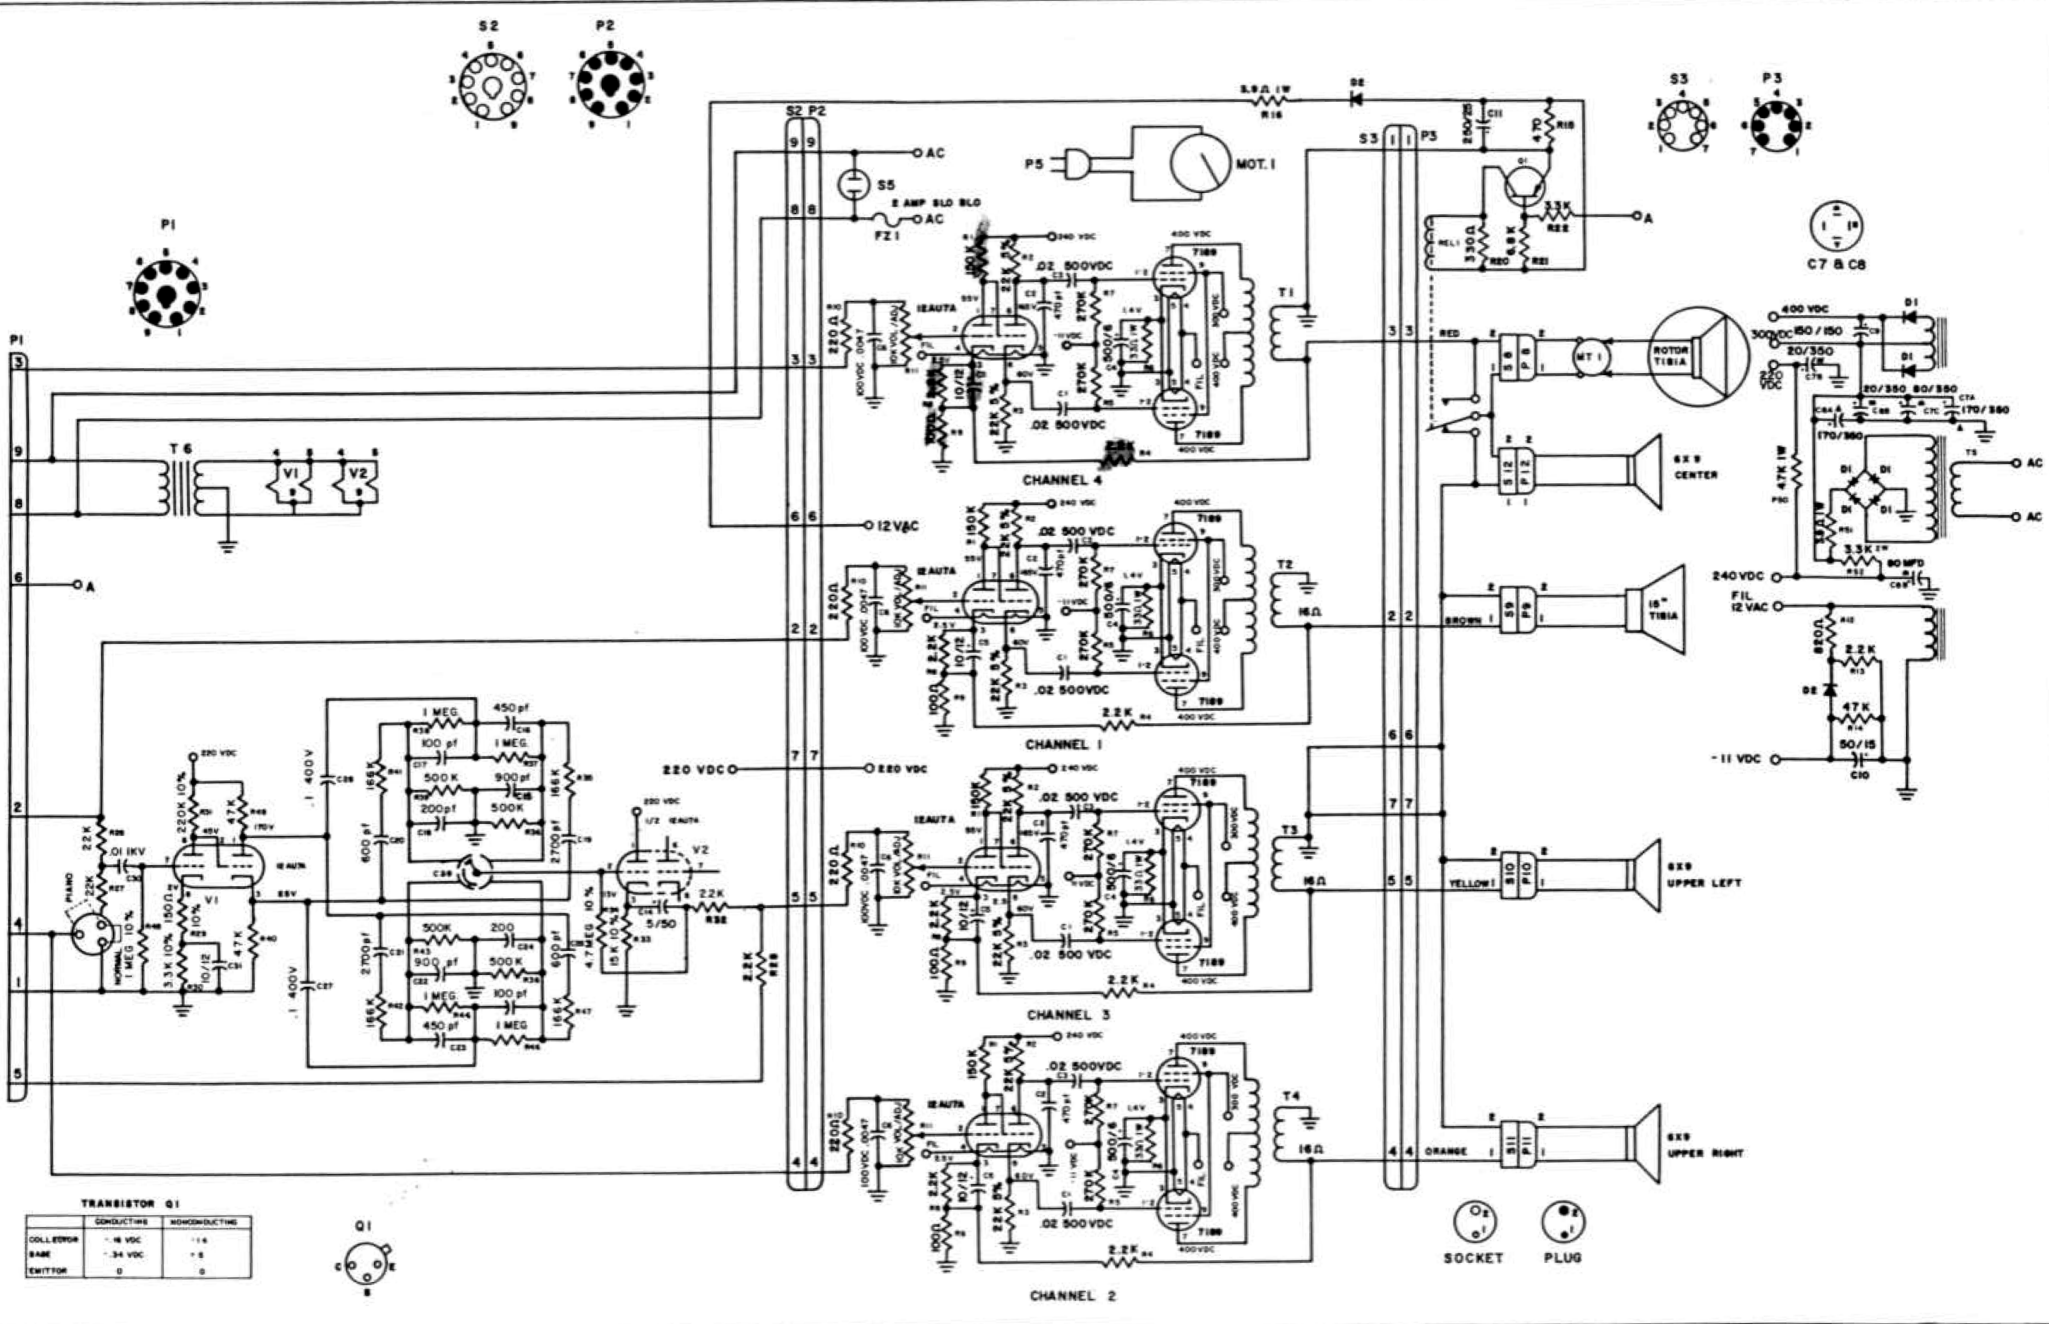

# LESLIE MODEL 102

## 015768 Amplifier Assembly

### 015776 Space Generator Assembly

**TRANSISTOR Q1**

	CONDUCTIVE	NONCONDUCTIVE
COLLECTOR	-14 VDC	-14
BASE	-34 VDC	-5
EMITTER	0	0

CHANNEL 2