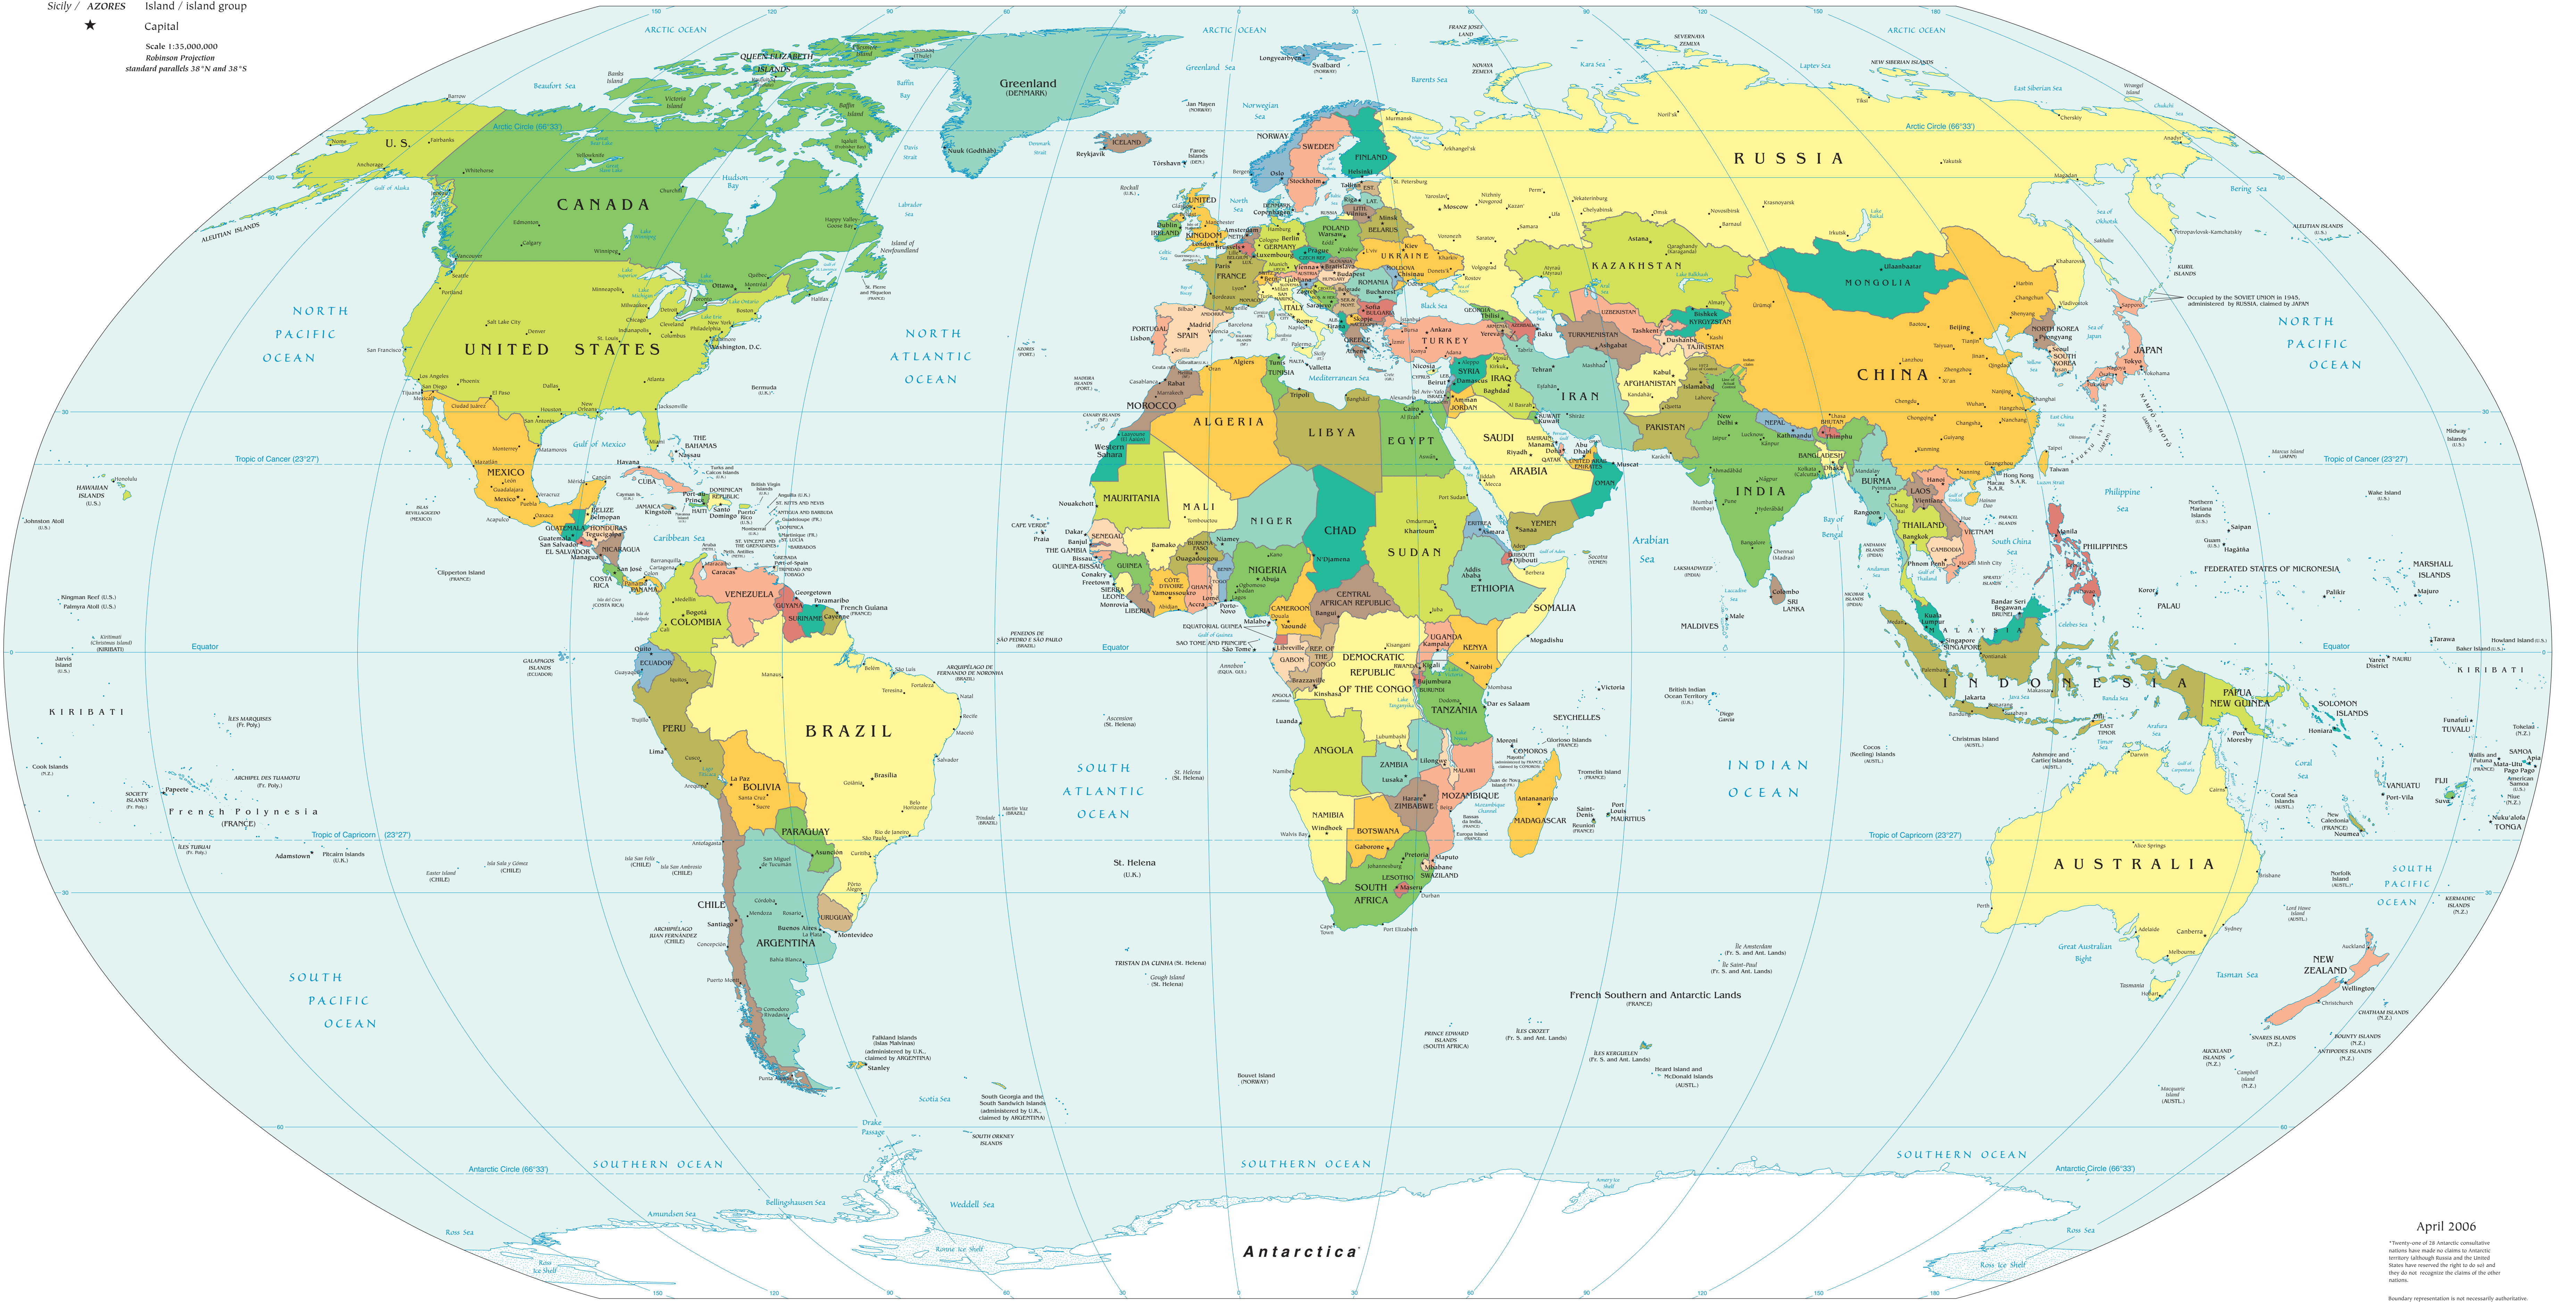

Political Map of the World, April 2006

AUSTRALIA Independent state
Bermuda Dependency or area of special sovereignty
St. Iley / AZORES Island / Island group
★ Capital
Scale 1:35,000,000
Robinson Projection
standard parallels 38°N and 38°S

April 2006