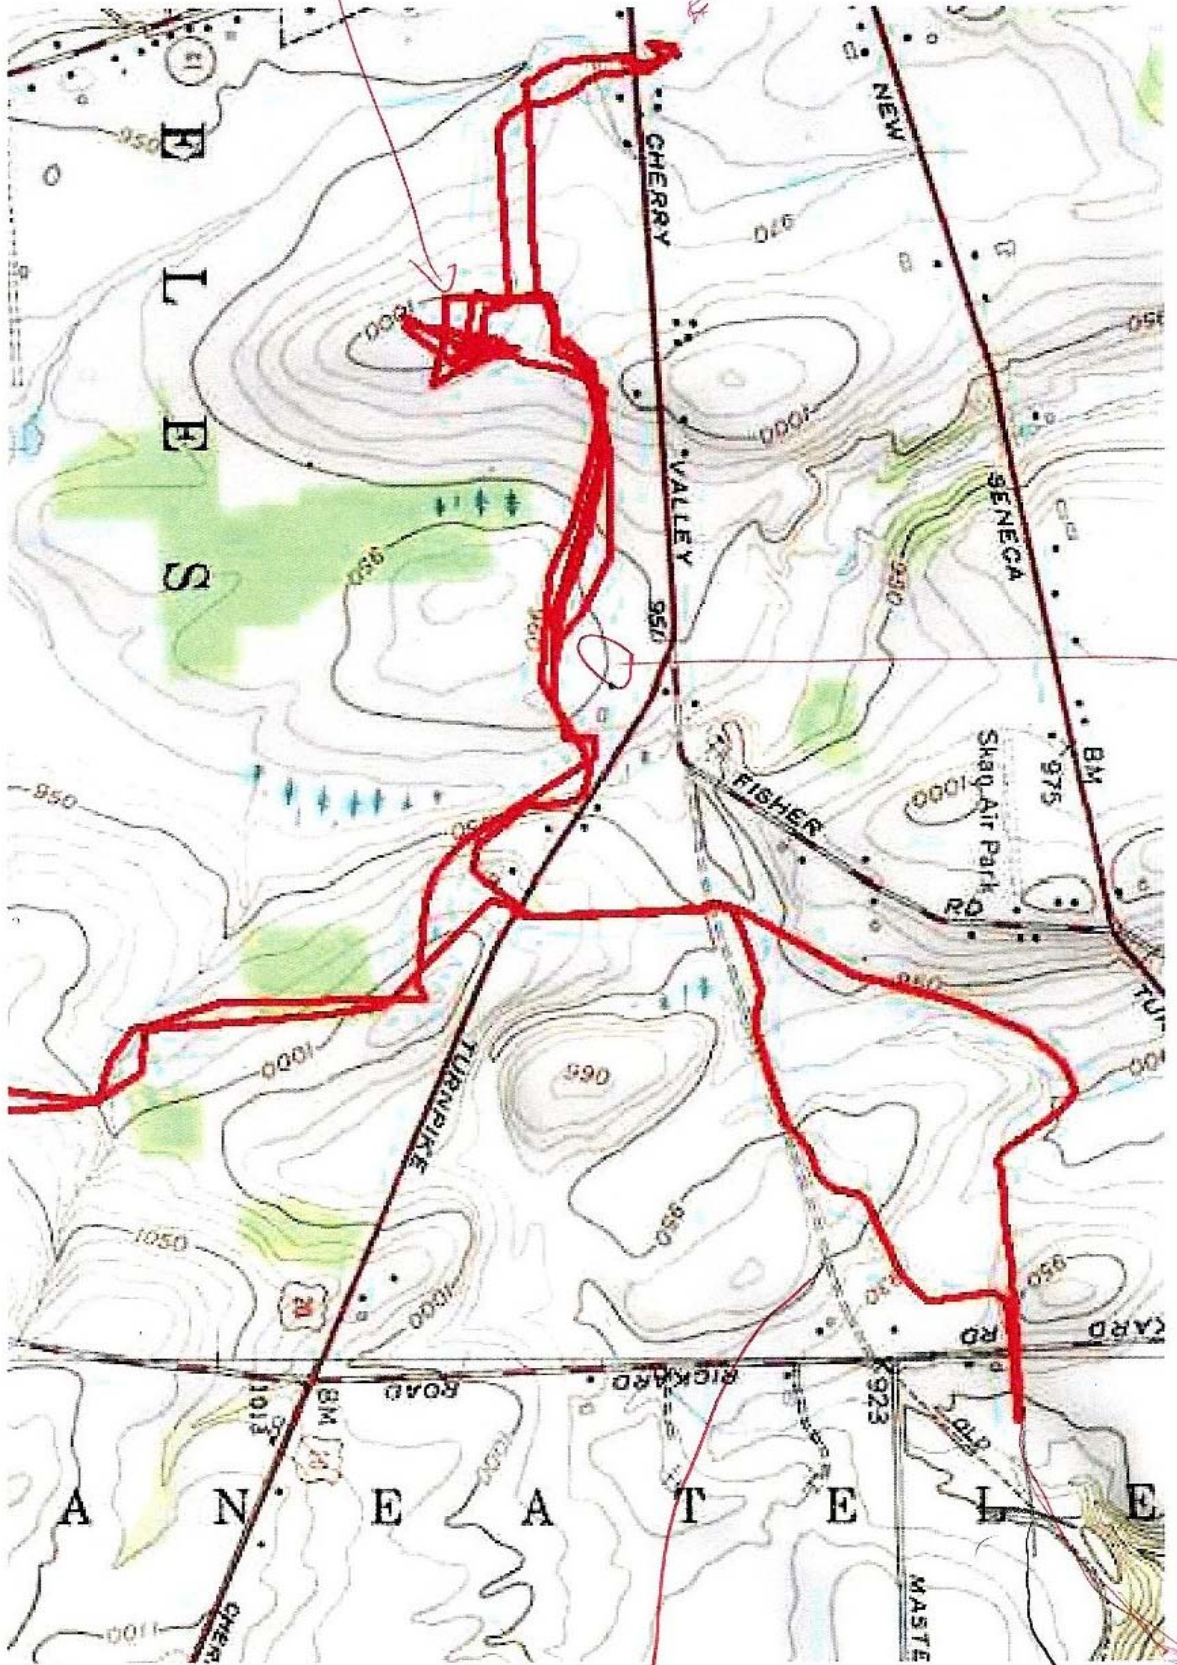

intersection of local trail into Skaneateles

up steep hill

trail goes behind Ultimate goal

4102

Maps(15)	Waypoints(1)
Routes	Tracks(6)
Name /	