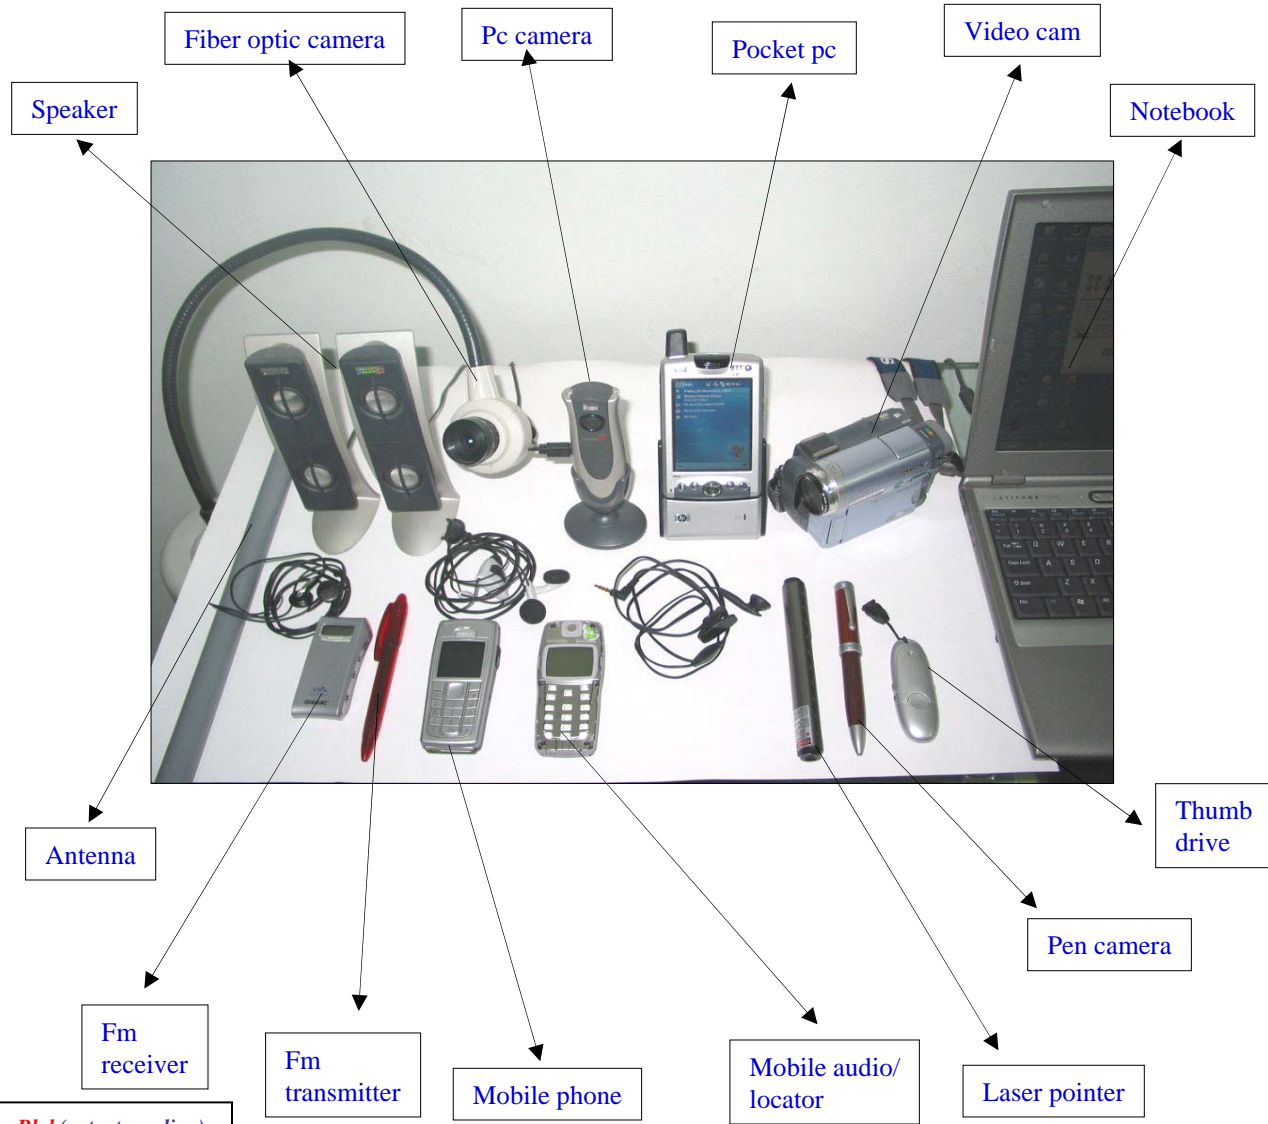

Spy Gadgets

Copyright © 2000-2008 Crystal Communication Sdn Bhd (patent pending)
No parts may be reproduced without a written permission from
Crystal Communication Sdn Bhd (306943T)
Mobile: 0126977577, Email: crystalcommunication@yahoo.com
<http://www.geocities.com/crystalcommunication>