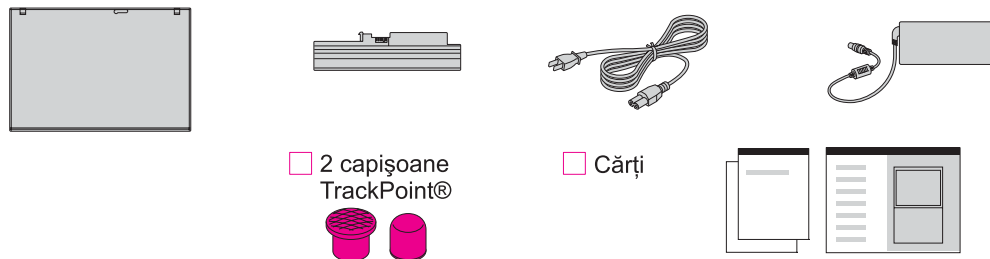

Z60t series Setup Poster

P/N 39T5991

07/11/2005

Size : 11x14 inches

Color : 2 color job = ■ Process Black (This plate must be printed in PMS Process Black C)

■ Process Magenta (This plate must be printed in PMS 032cvc)

Font : IBM Fonts and Helvetica Neue Family

Material : 100 gsm gloss art paper (Use 100% recycled paper in only Japan.)

Blue line shows die-cut. DO NOT PRINT.

Please change the barcode No.

Please change the country name if the poster is printed in other than China.

ThinkPad®

Instrucțiuni de setare inițială

Pentru informații mai detaliate, apăsați butonul ThinkVantage.

1 Despachetați:

☐ Calculator ThinkPad® ☐ Acumulator ☐ Cordon de alimentare ☐ Adaptor c.a.

* Vedeți pe spate pentru note despre componente nelistate, lipsă sau deteriorate și despre CD-ul de recuperare.

- Instrucțiuni de configurare (această pagină)
- Ghid de service și depanare
- Alte broșuri și fluturași

Notă: Înainte de a folosi acest calculator, citiți observațiile privind măsurile de siguranță din Ghidul de service și depanare.

2 Instalați acumulatorul:
Bateria este gata de folosire.

3 Conectați-l la priză: