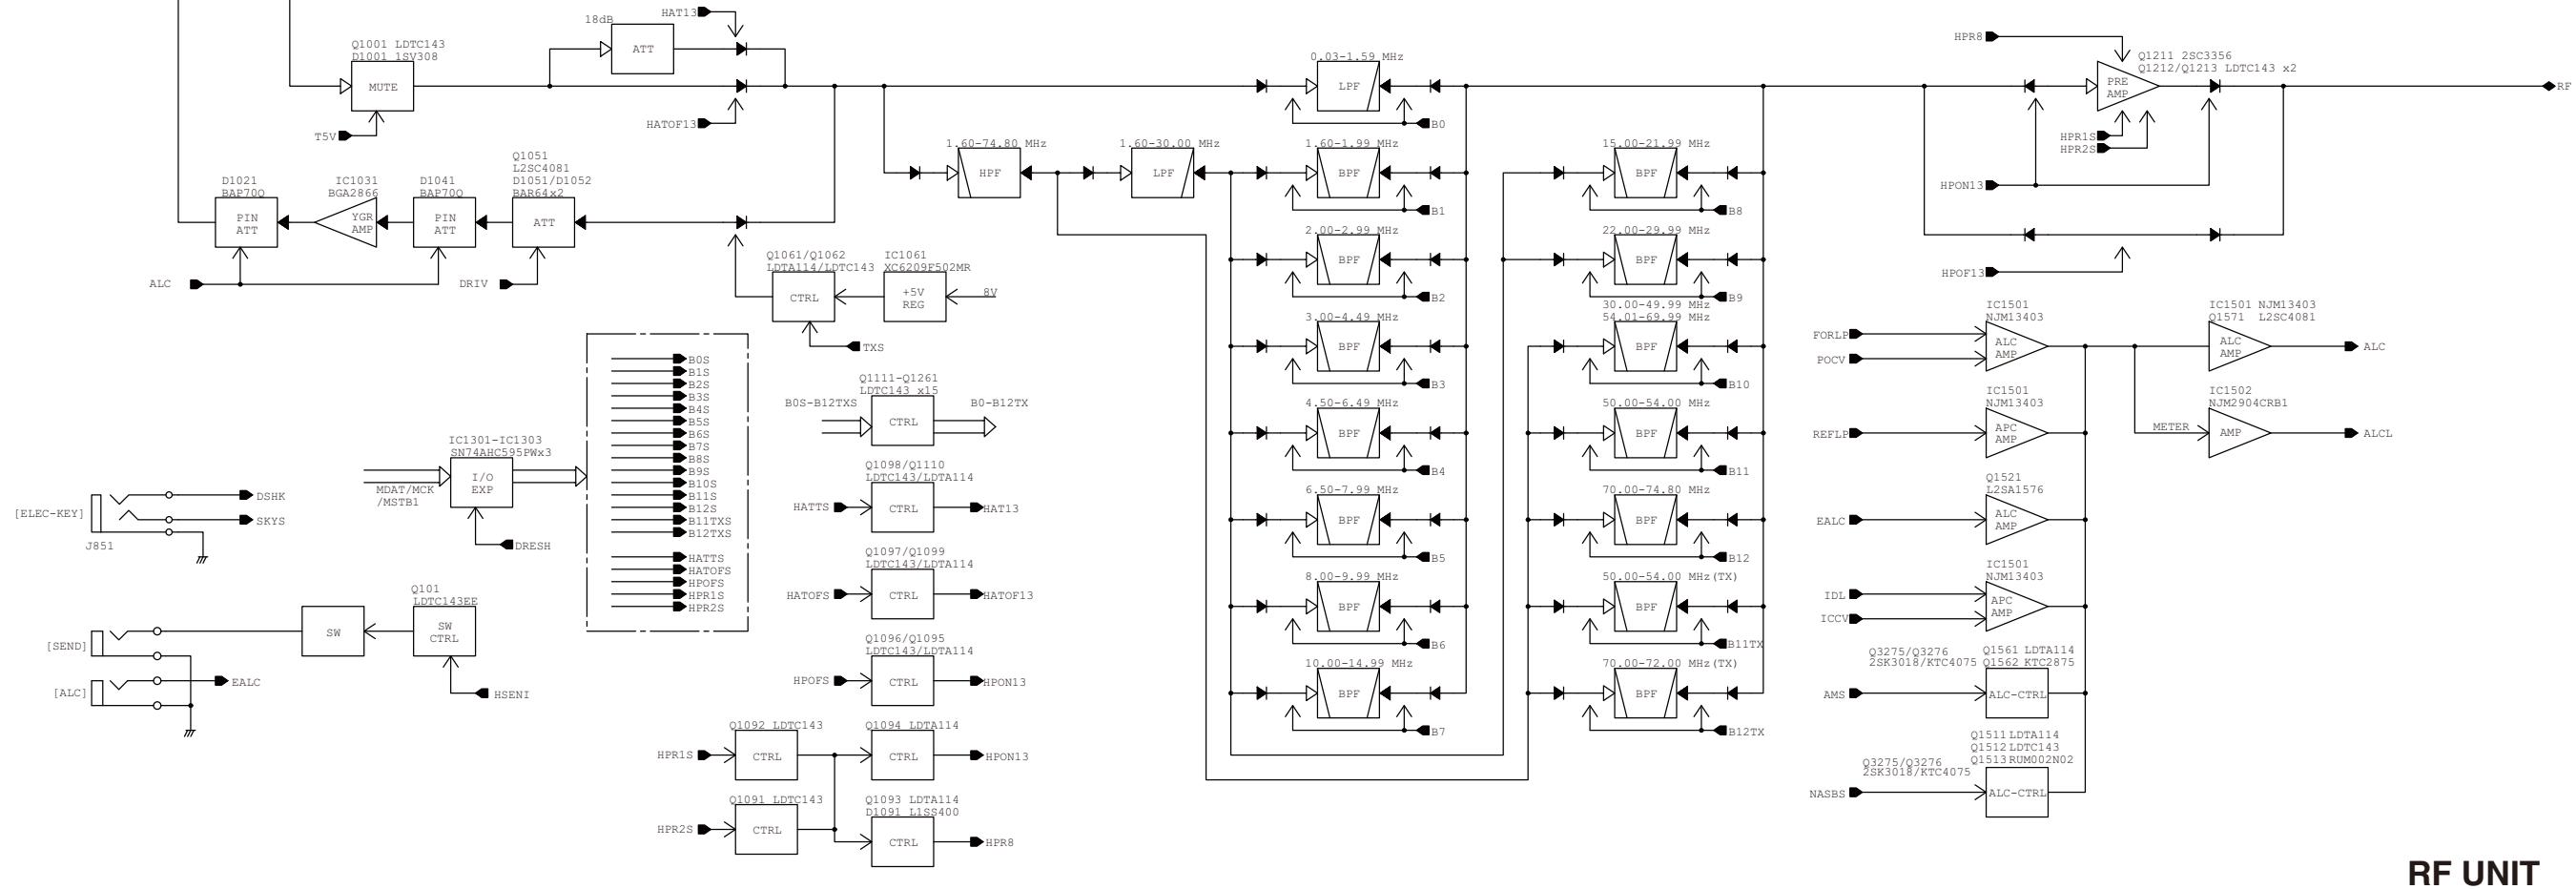

PA UNIT

TUNER UNIT

RF UNIT

To upgrade quality, some components may be subject to change without notice.

A-7290-3EX Printed in Japan © 2015 Icom Inc.

Icom Inc.