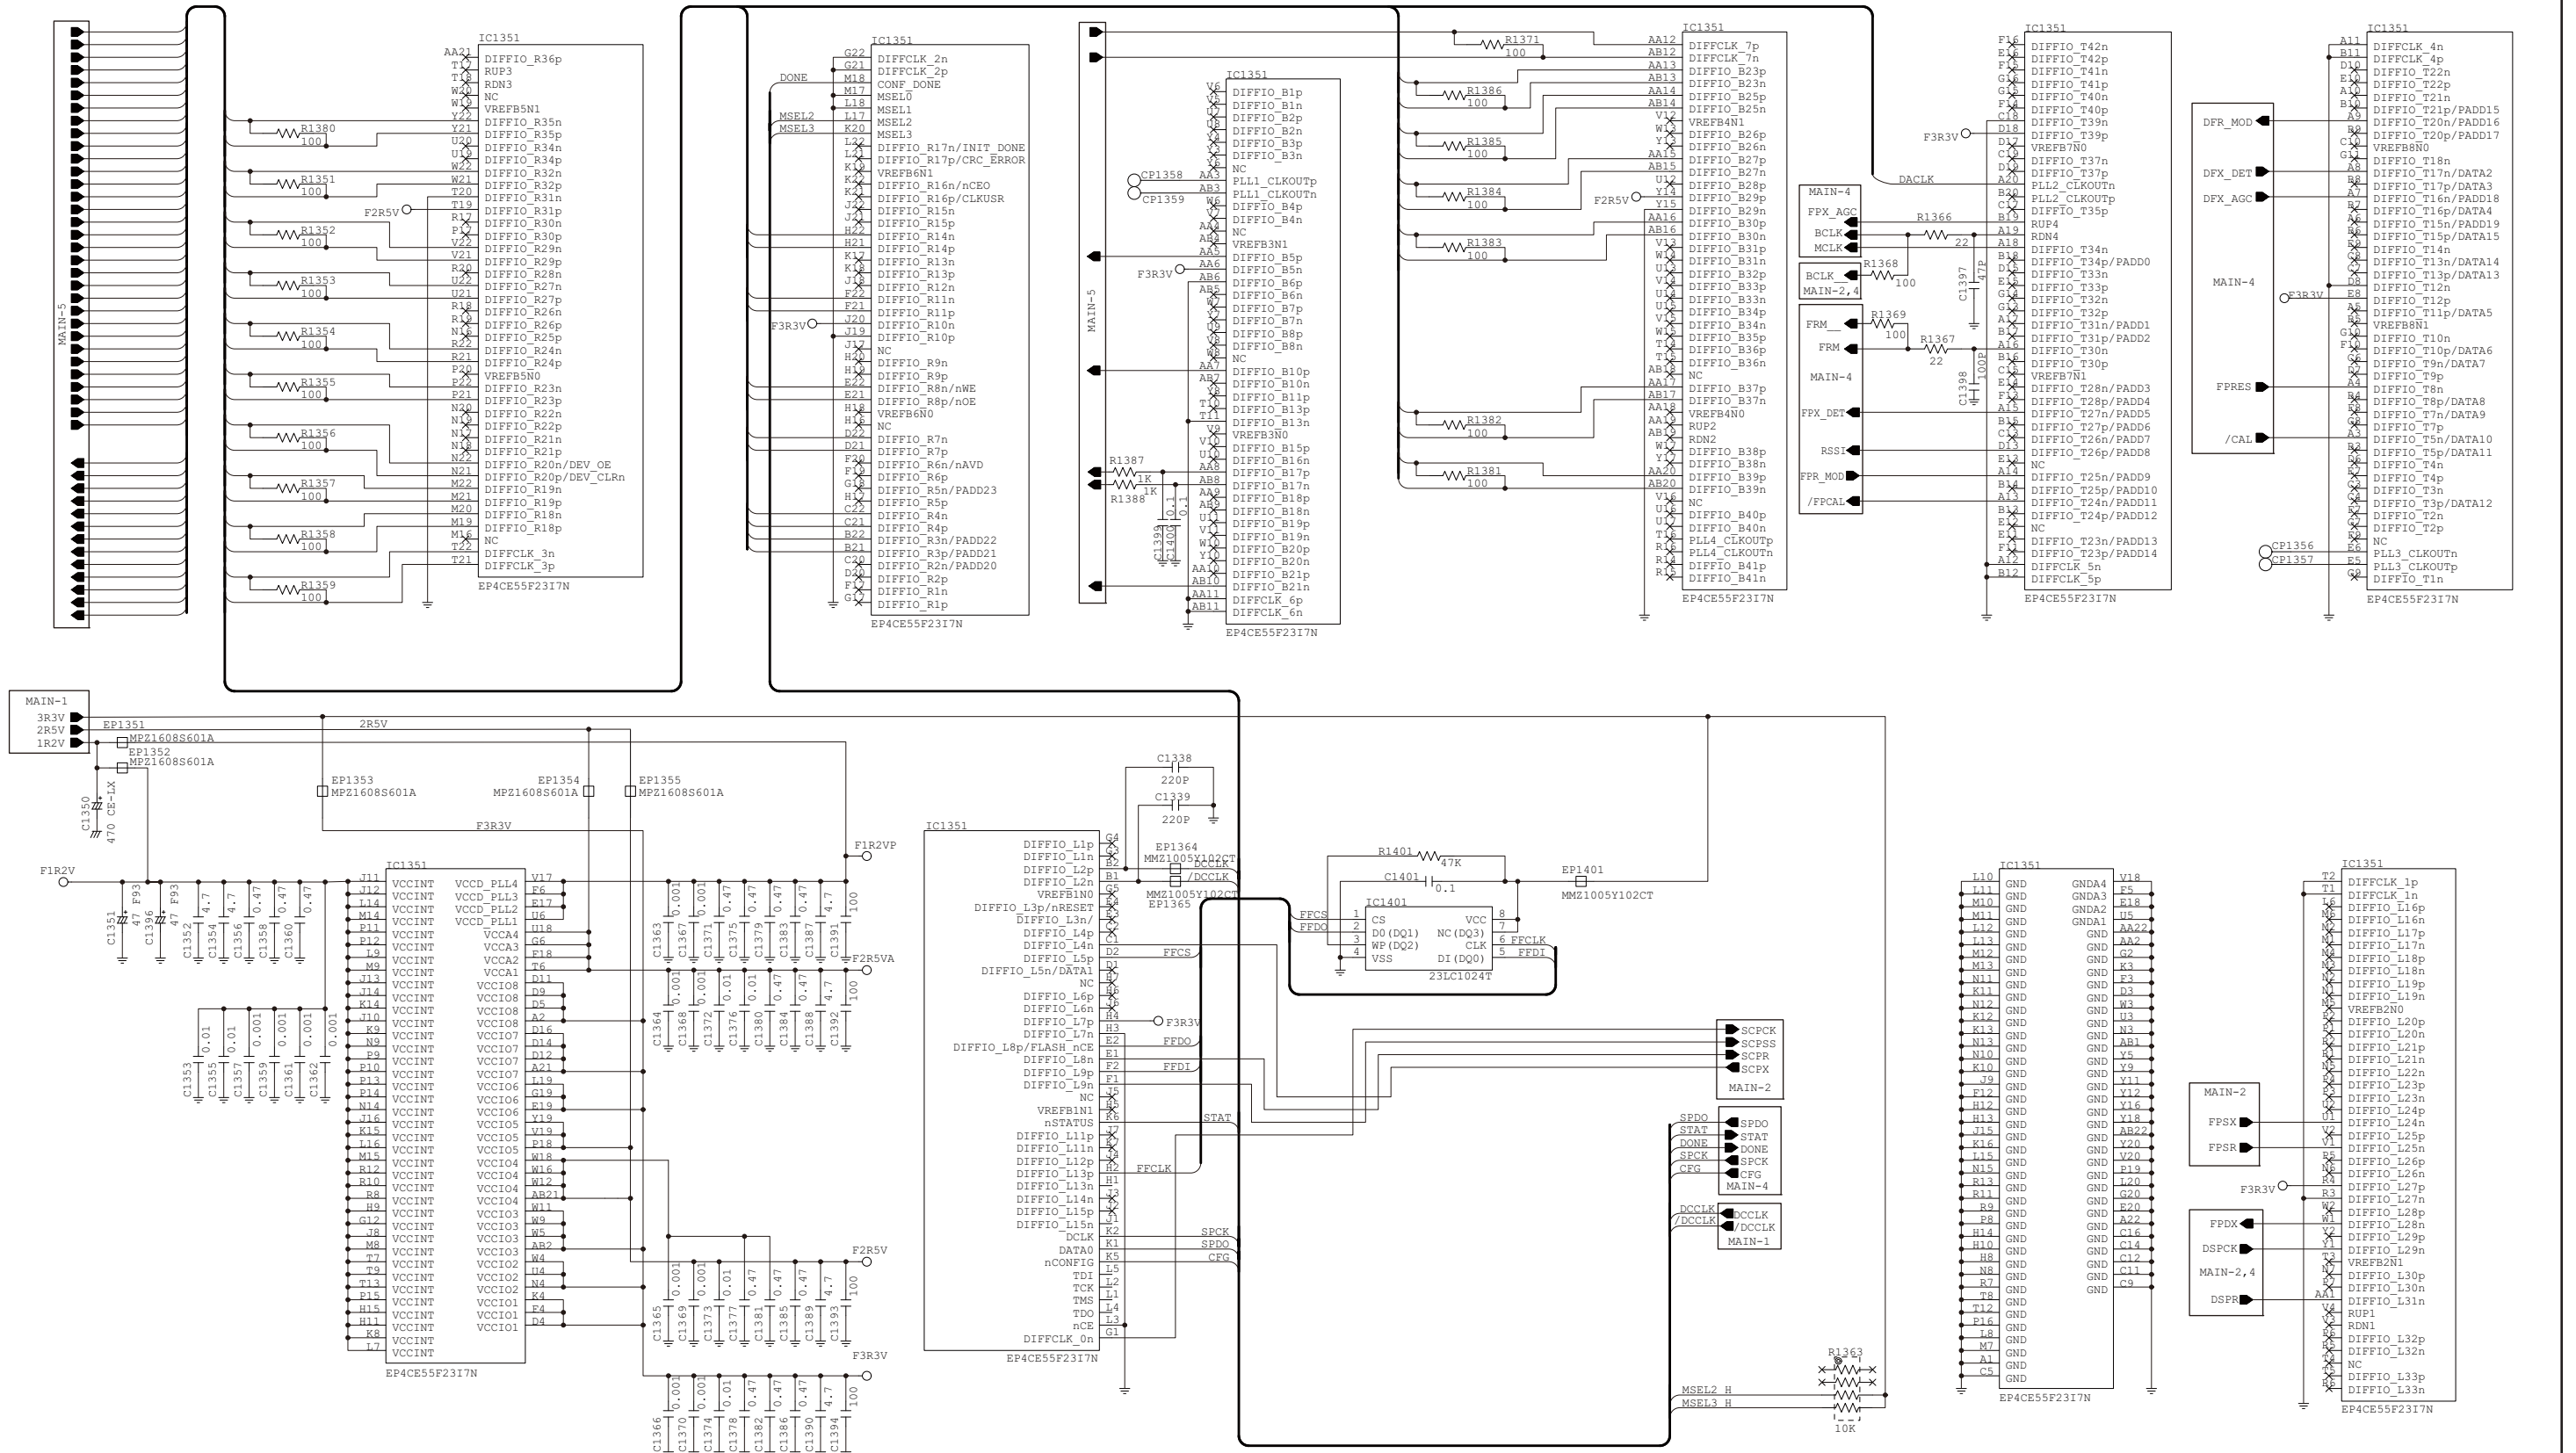

MAIN UNIT (MAIN-6)

To upgrade quality, some components may be subject to change without notice.