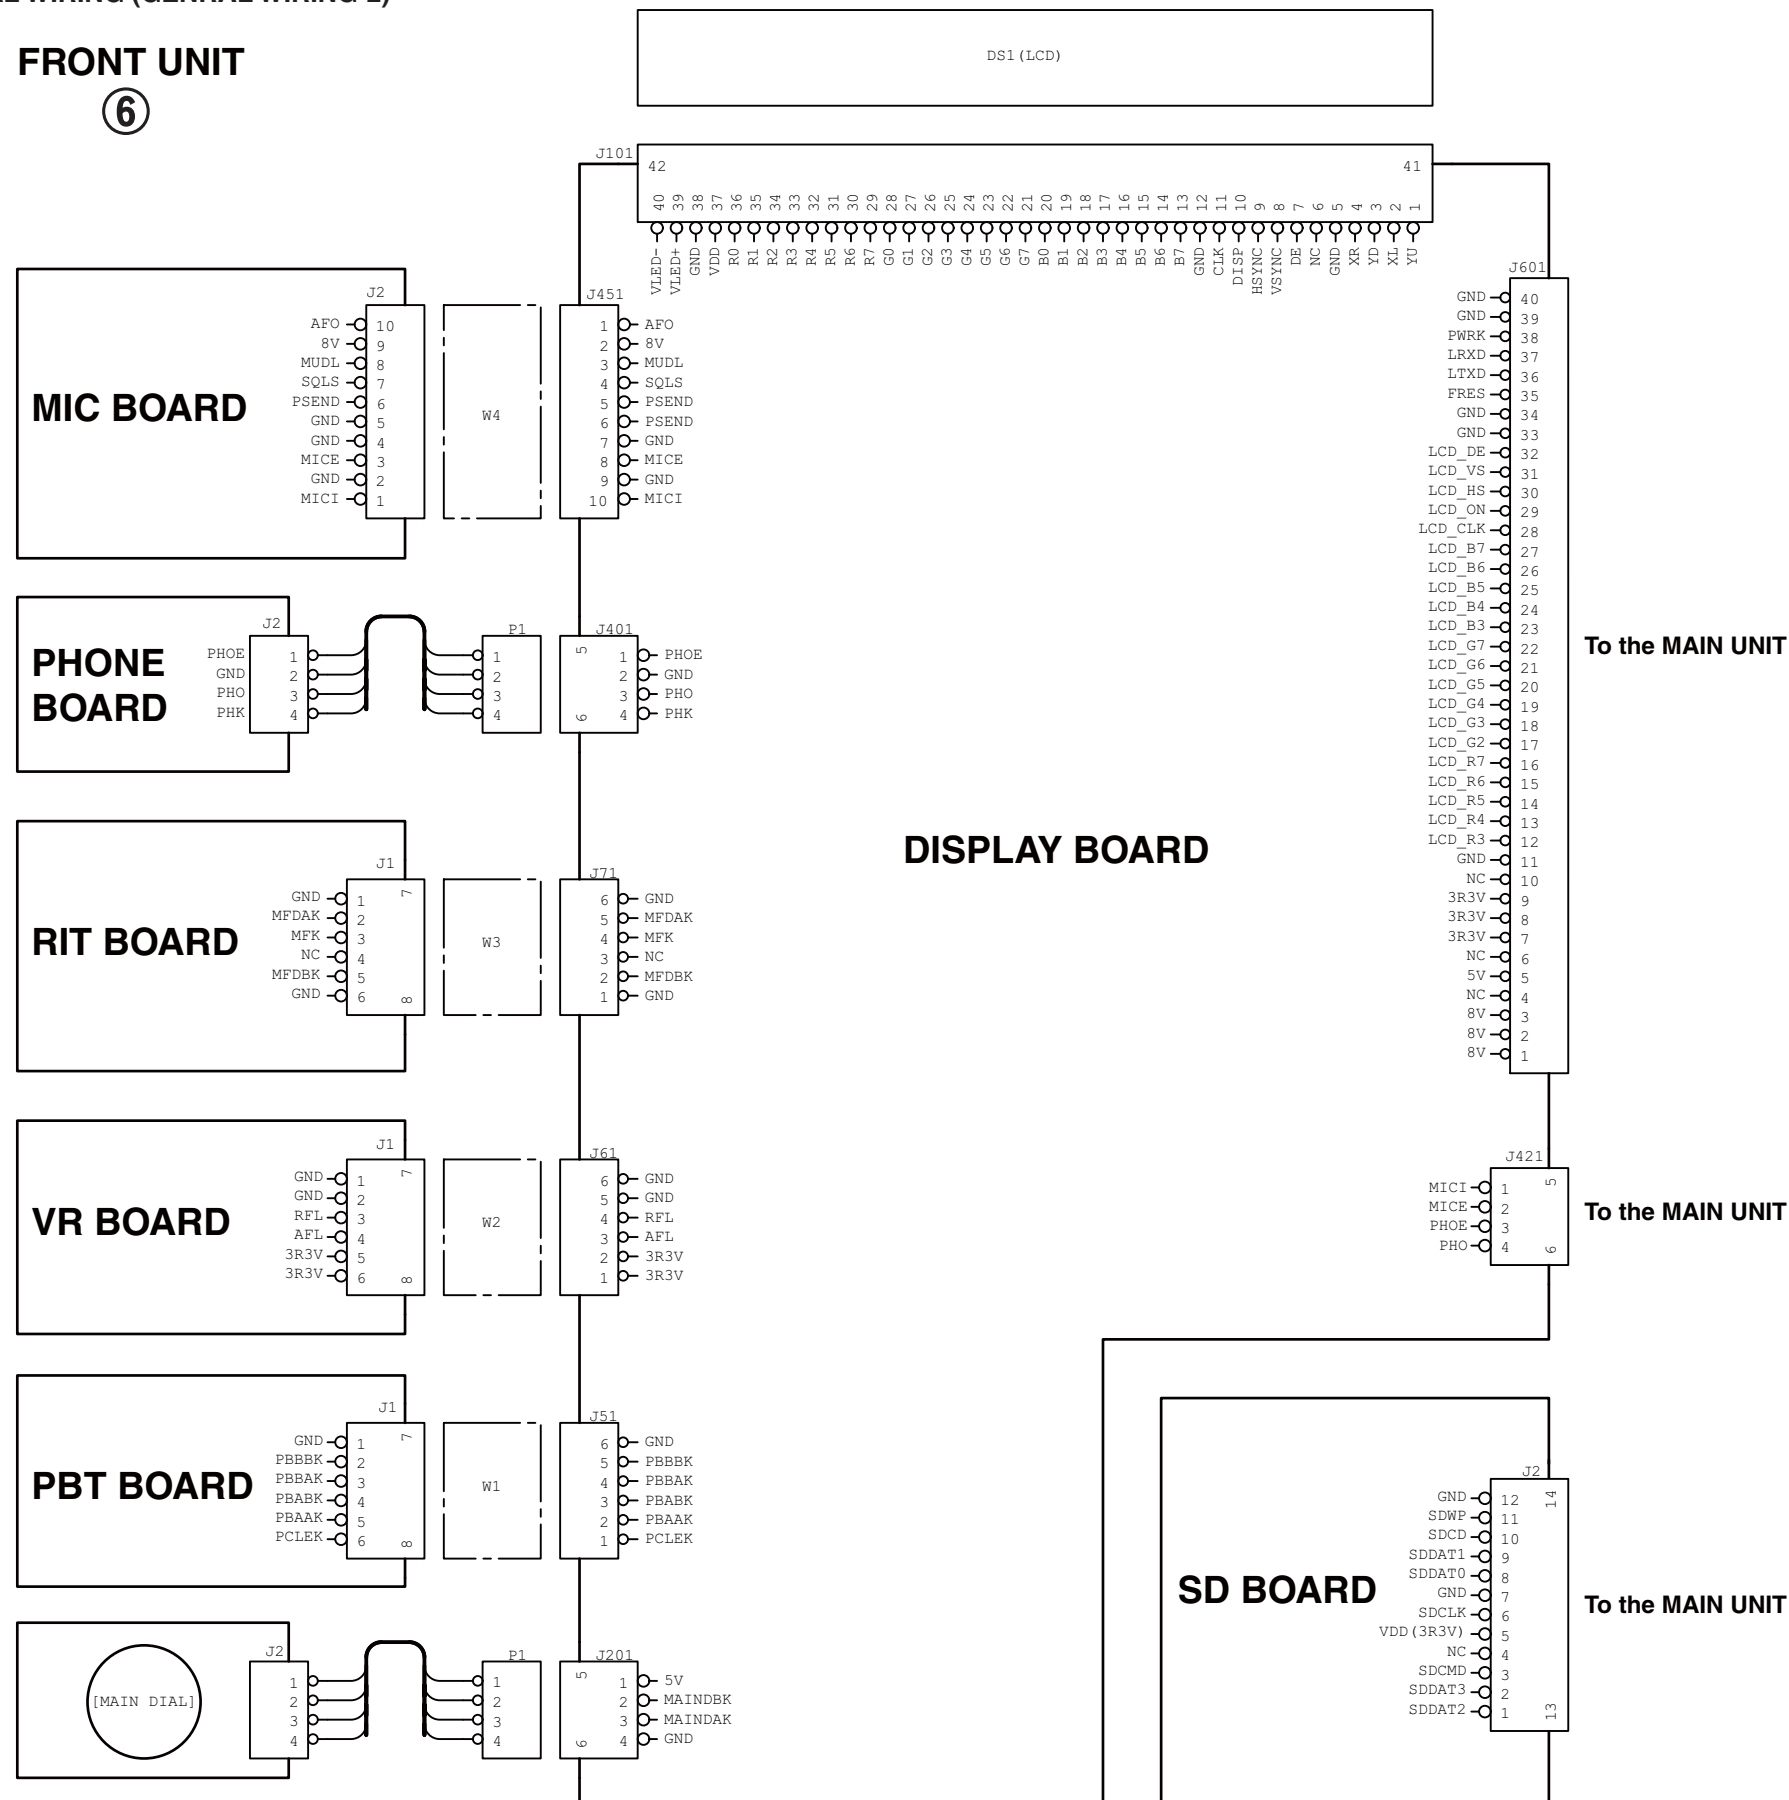

GENERAL WIRING (GENERAL WIRING-1)

To upgrade quality, some components may be subject to change without notice.

GENERAL WIRING (GENERAL WIRING-2)

FRONT UNIT

⑥

To upgrade quality, some components may be subject to change without notice.

A-7290-3EX
Printed in Japan
© 2015 Icom Inc.

Icom Inc.

MAIN UNIT (MAIN-1)

To the PA UNIT

To the RF UNIT

[FAN]

To the TUNER UNIT

To the DISPLAY BOARD