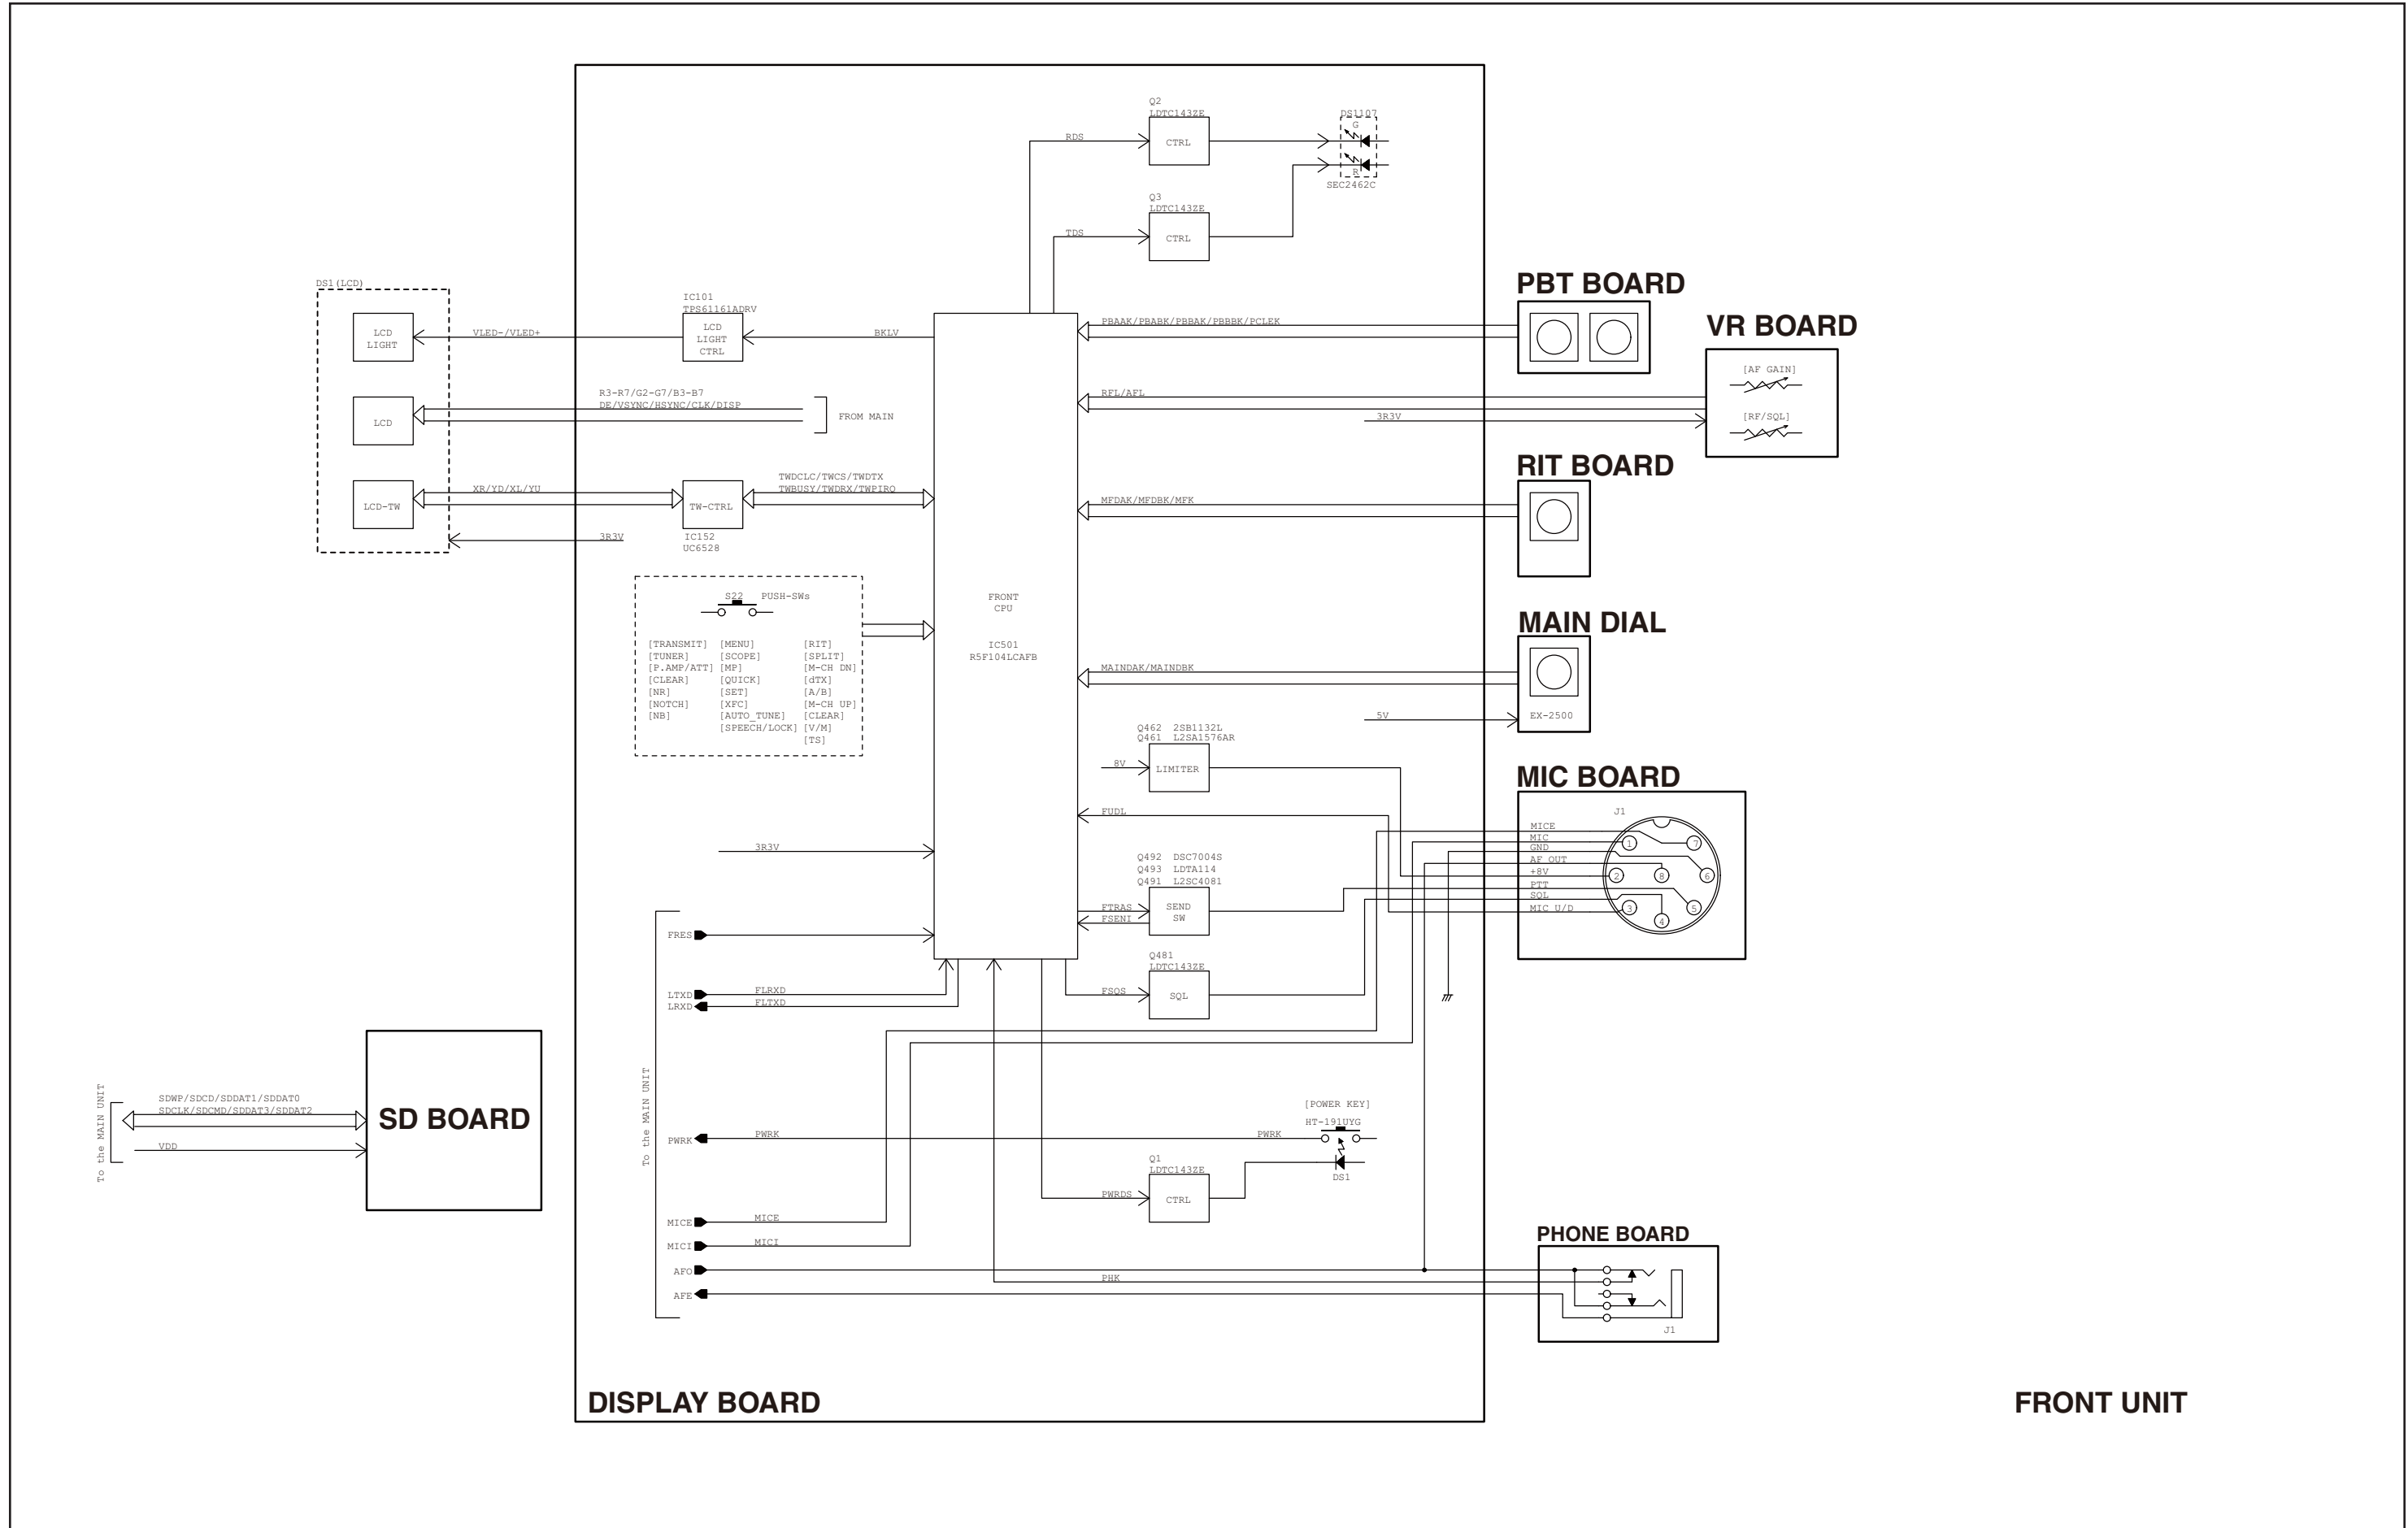

To upgrade quality, some components may be subject to change without notice.