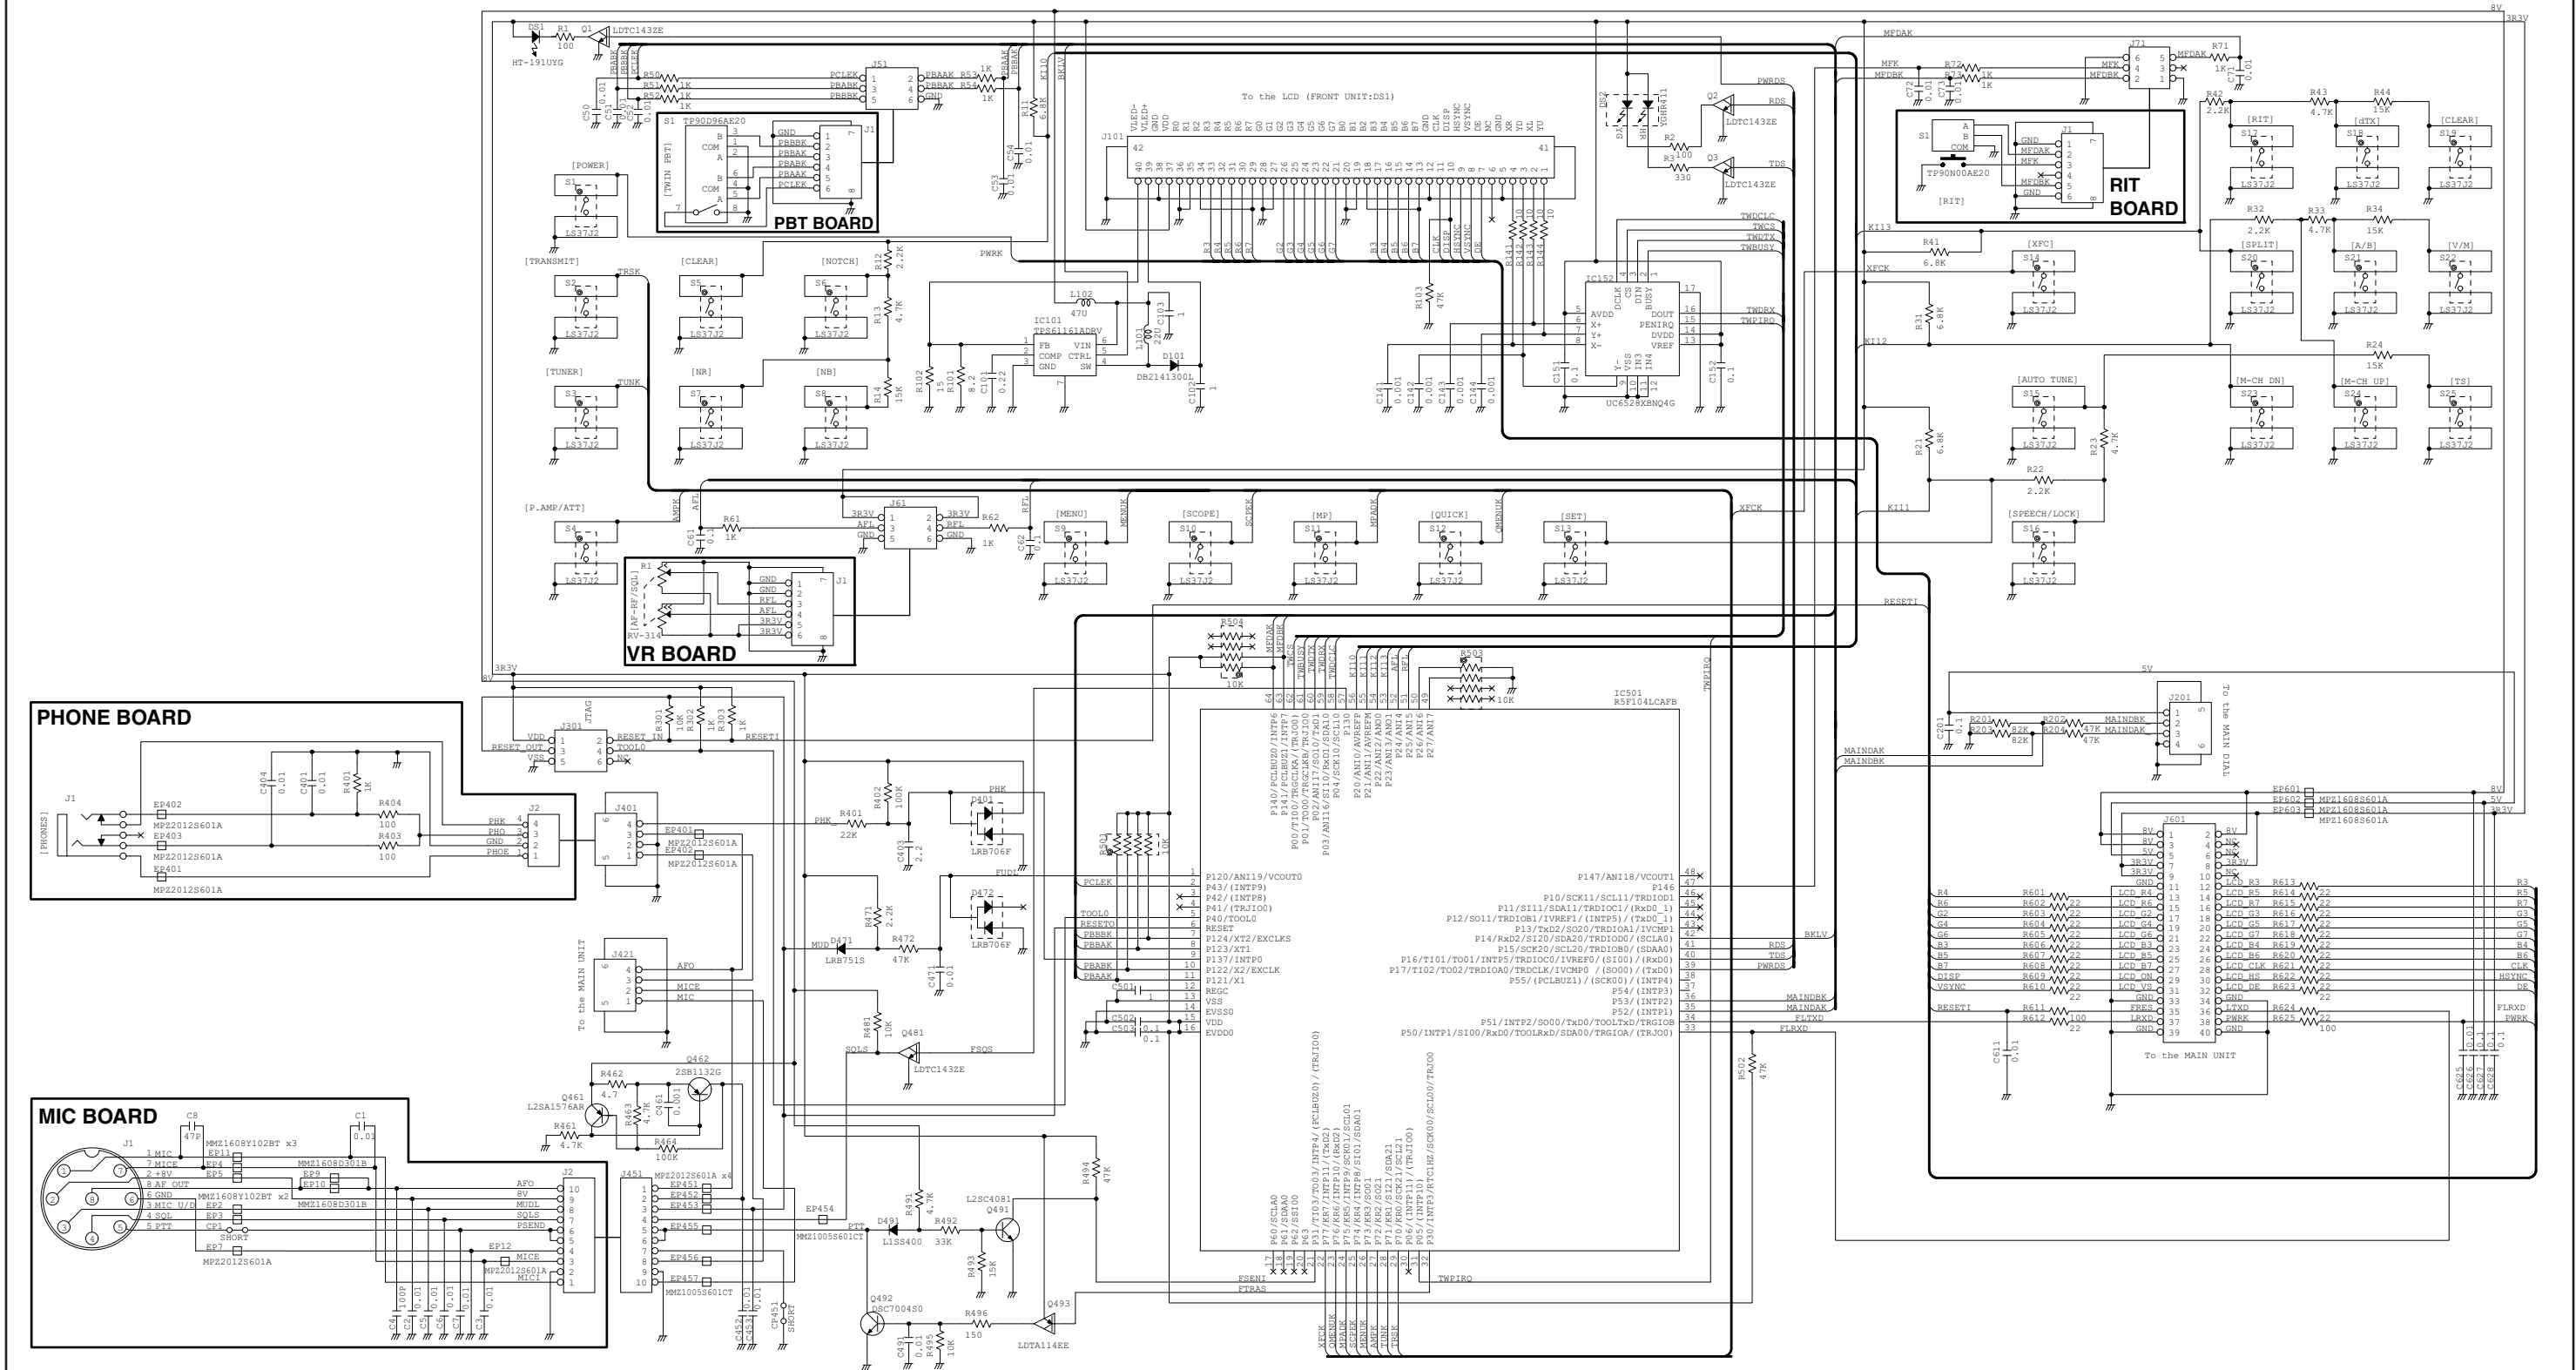

FRONT UNIT

To upgrade quality, some components may be subject to change without notice.

A-7290-3EX
Printed in Japan
© 2015 Icom Inc.

Icom Inc.