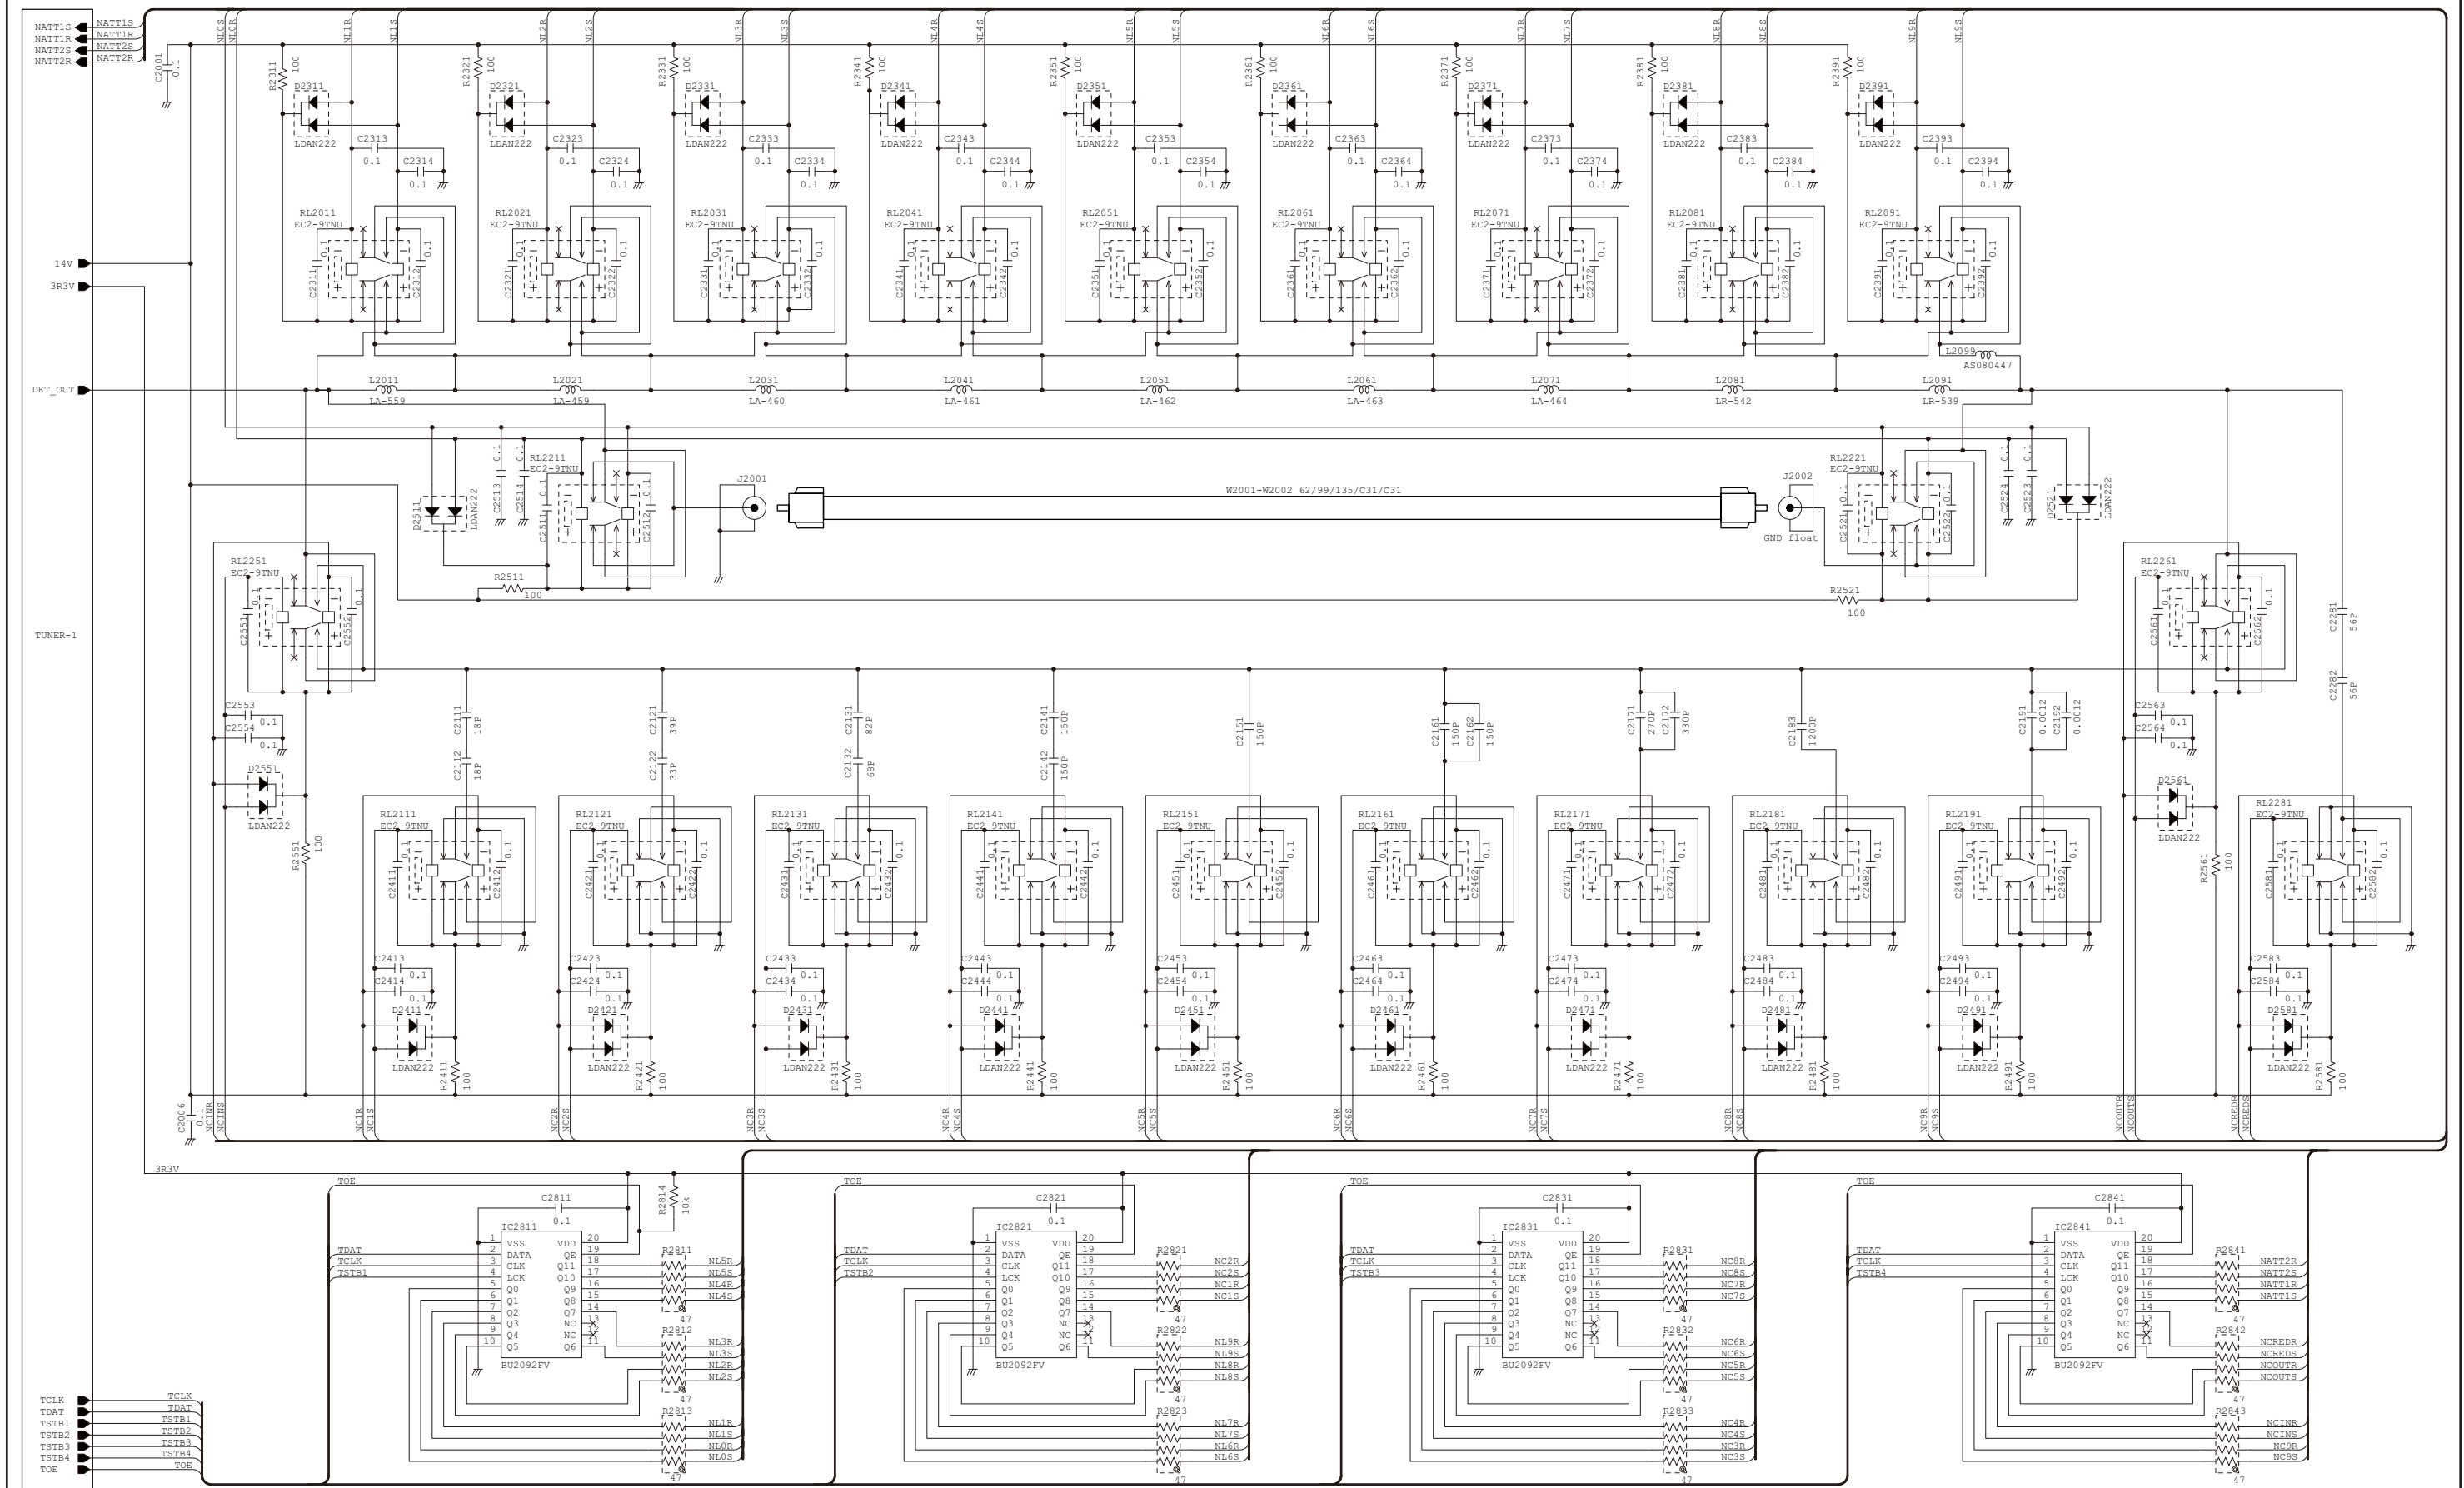

TUNER UNIT (TUNER-2)

To upgrade quality, some components may be subject to change without notice.

A-7290-3EX
Printed in Japan
© 2015 Icom Inc.

Icom Inc.