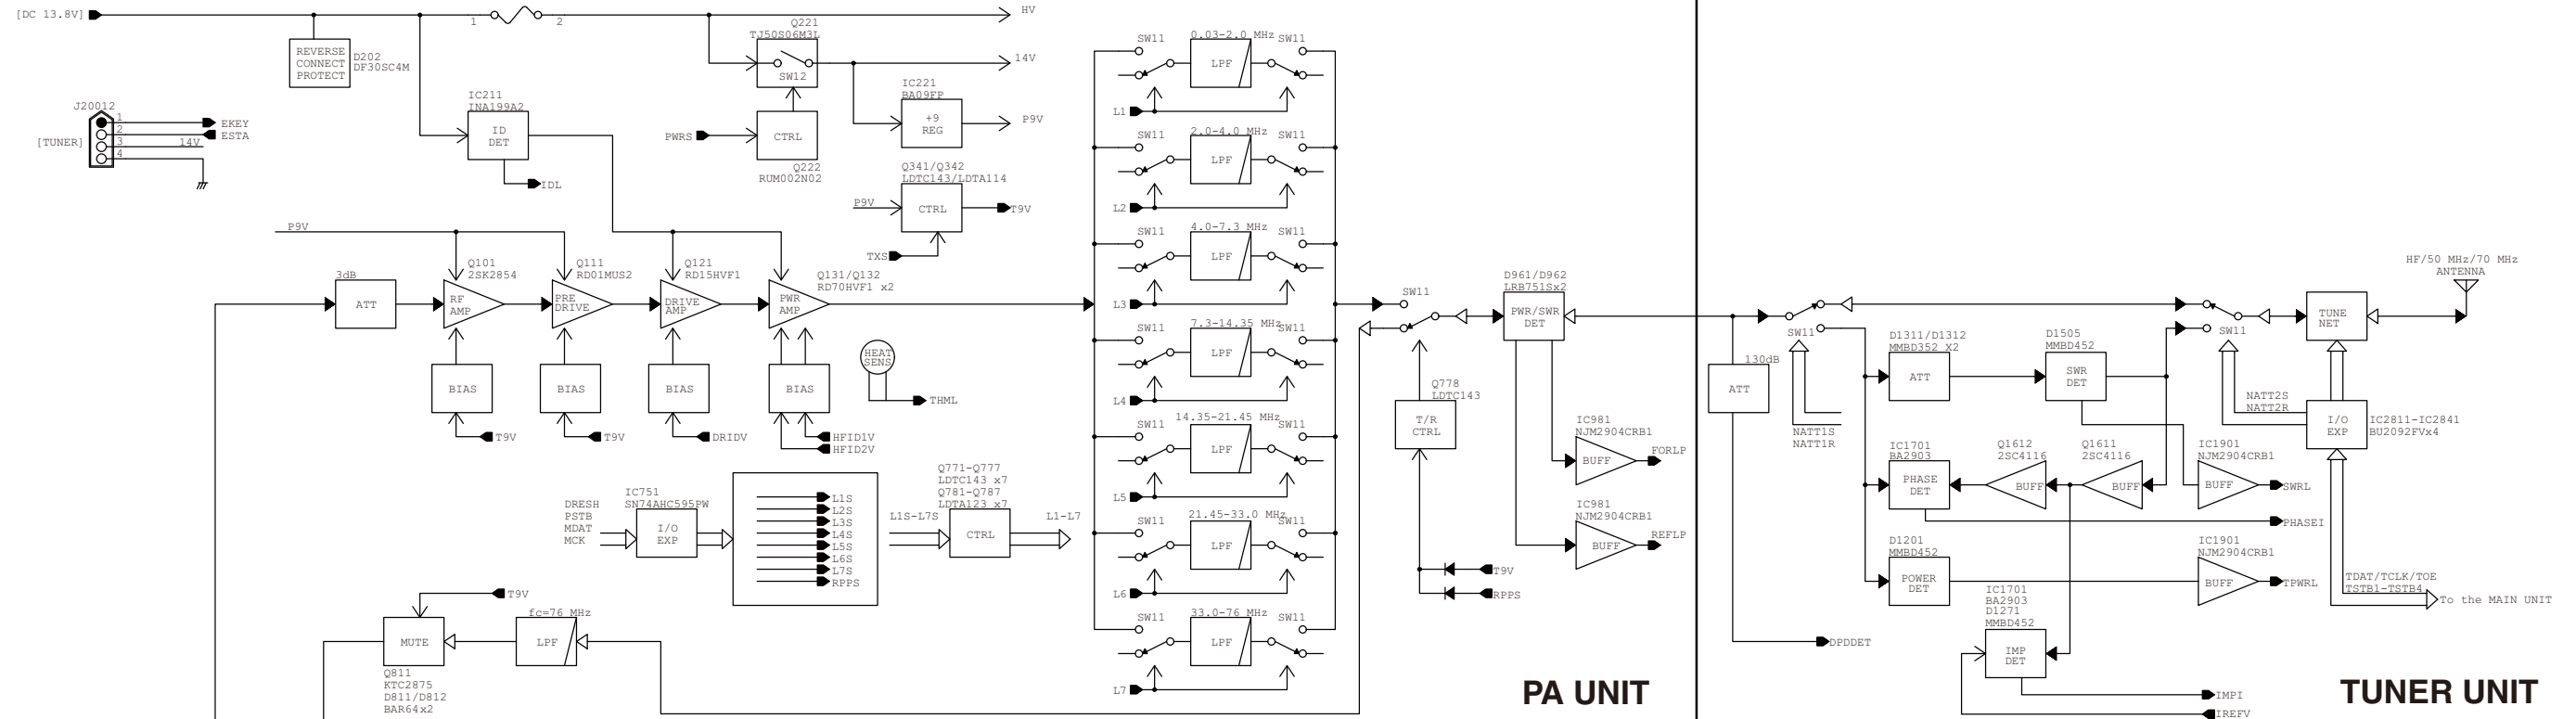

GENERAL WIRING (GENERAL WIRING-1)

To upgrade quality, some components may be subject to change without notice.

GENERAL WIRING (GENERAL WIRING-2)

FRONT UNIT

⑥

To upgrade quality, some components may be subject to change without notice.

A-7290-3EX
Printed in Japan
© 2015 Icom Inc.

Icom Inc.

MAIN UNIT (MAIN-1)

To the PA UNIT

To the RF UNIT

[FAN]

To the TUNER UNIT

To the DISPLAY BOARD