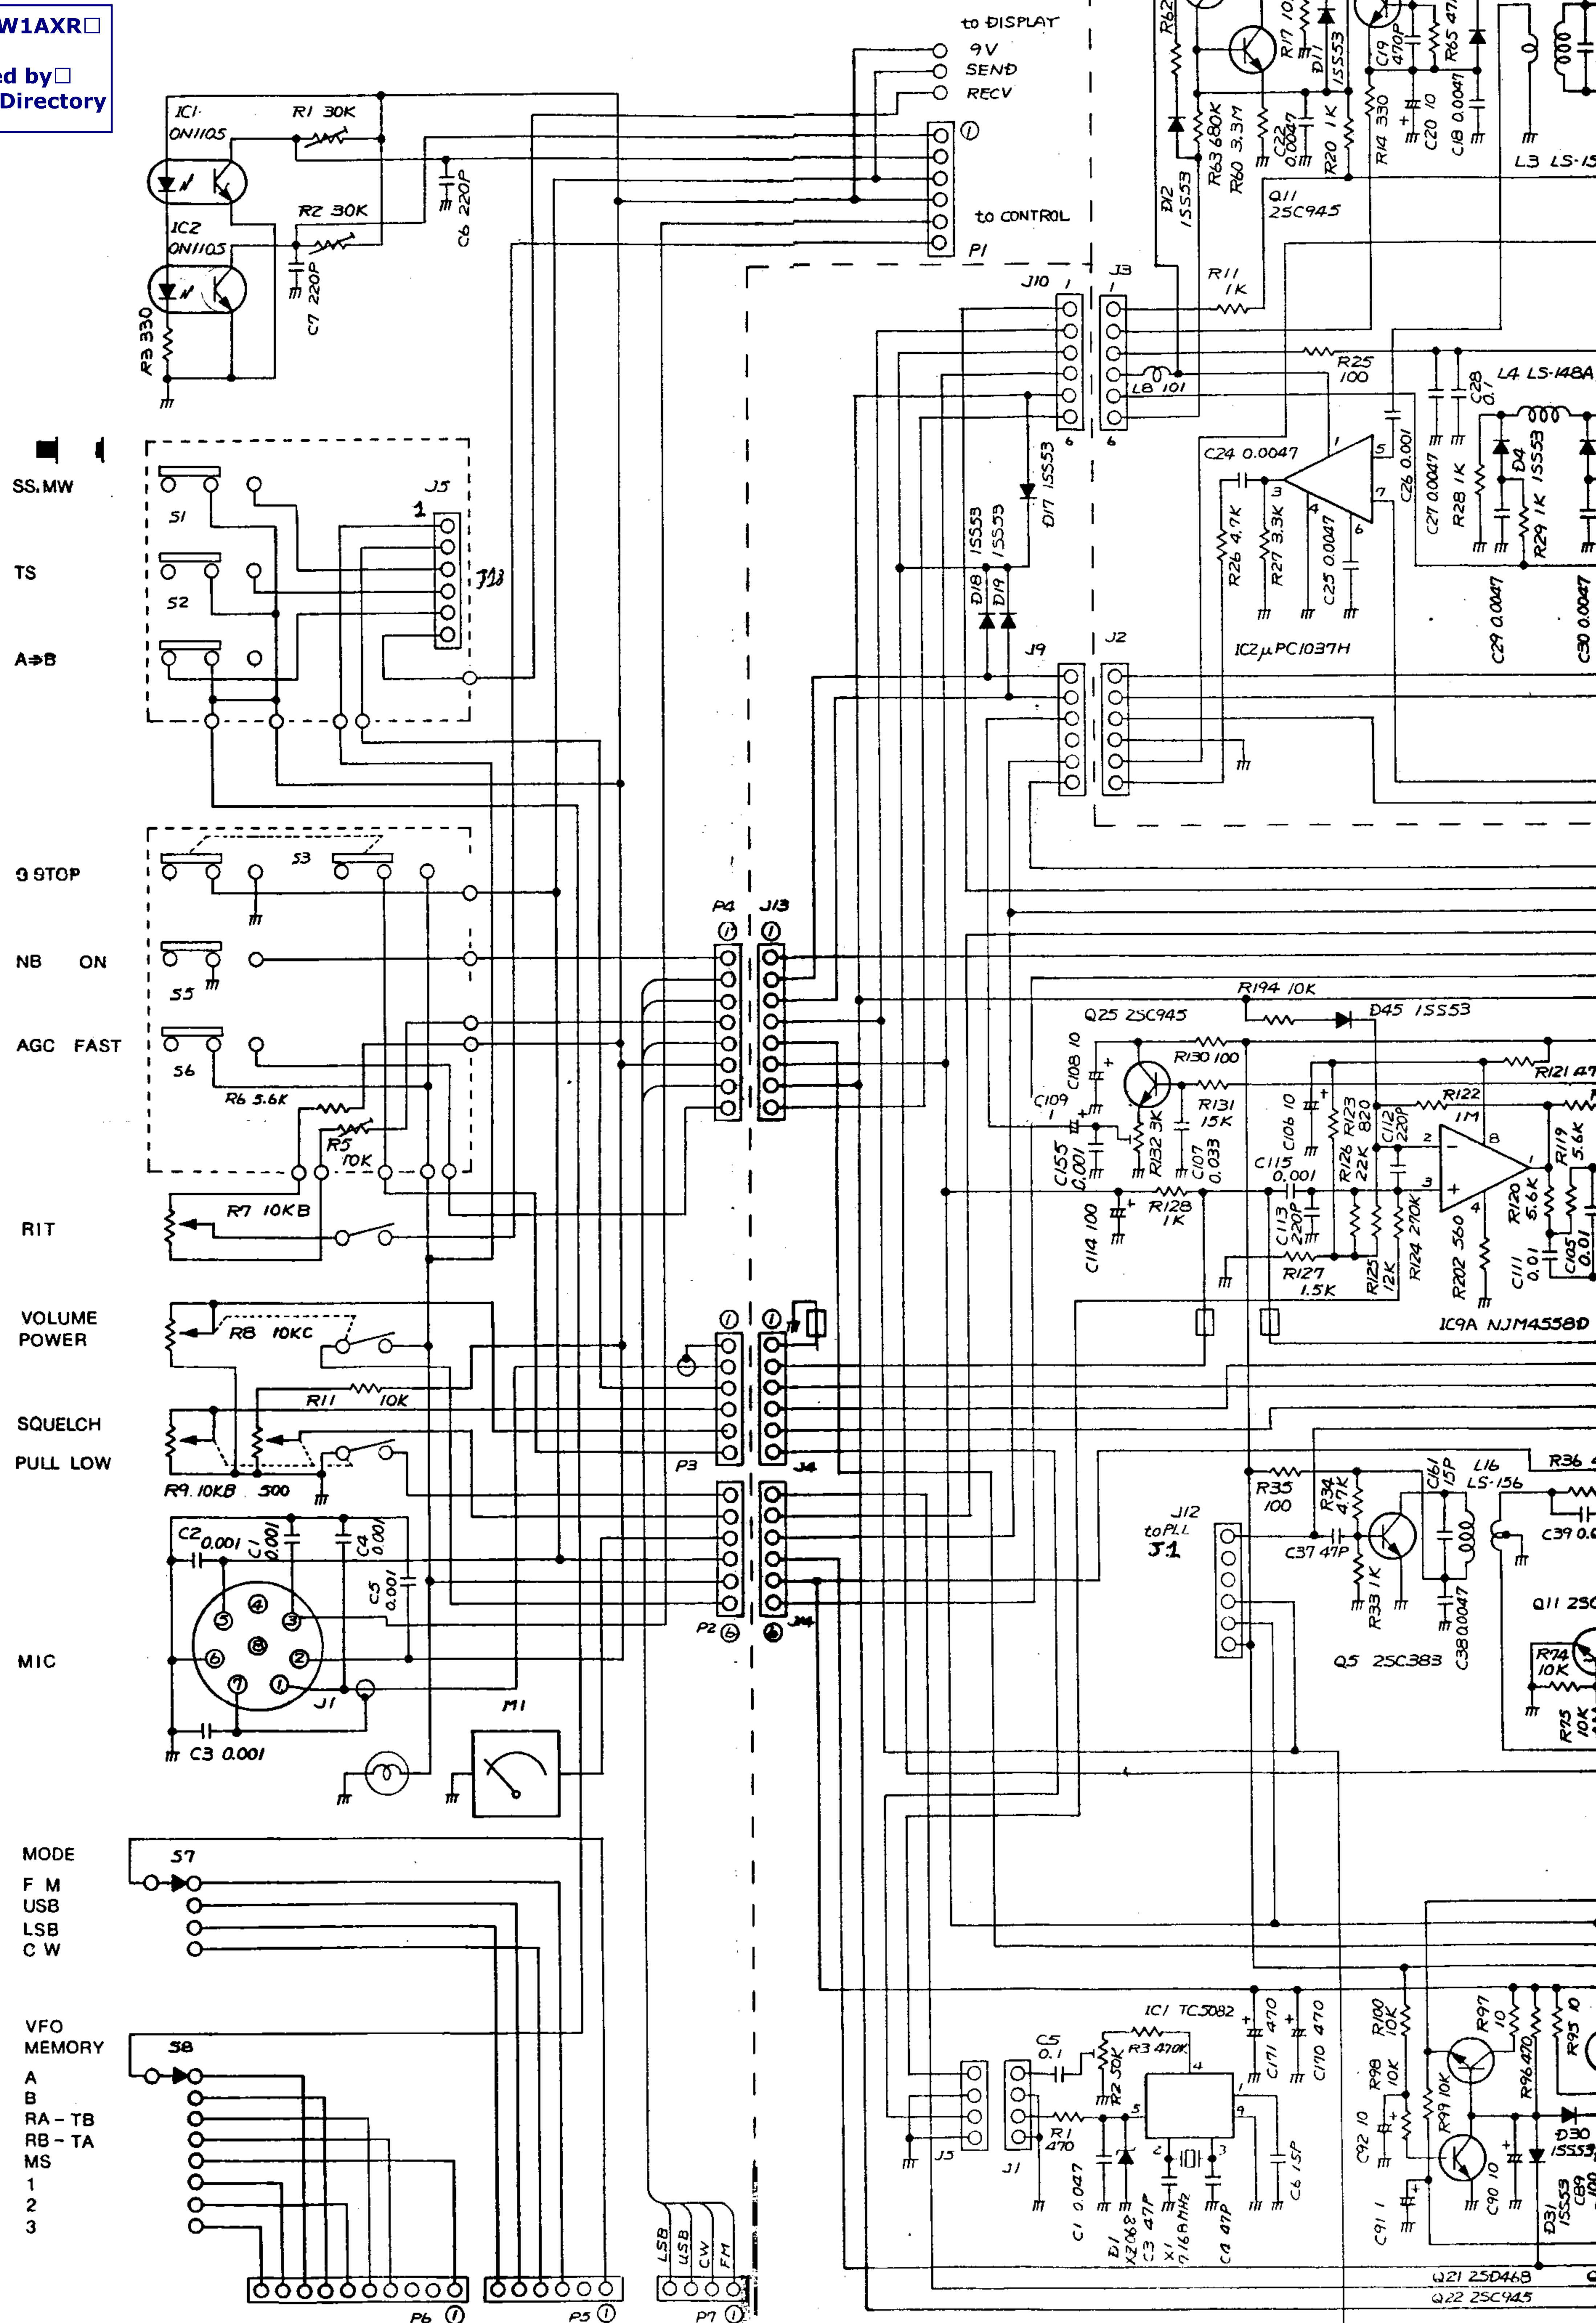

SECTION IX BLOCK DIAGRAM

SCHEMATIC DIAGRAM

Scanned by IW1AXR
 Downloaded by
 Amateur Radio Directory

Scanned by IW1AXR
Downloaded by Amateur Radio Directory

P8

(ACC) EF (ACC)

J16

Scanned by IW1AXR
 Downloaded by
 Amateur Radio Directory

to MAIN J12