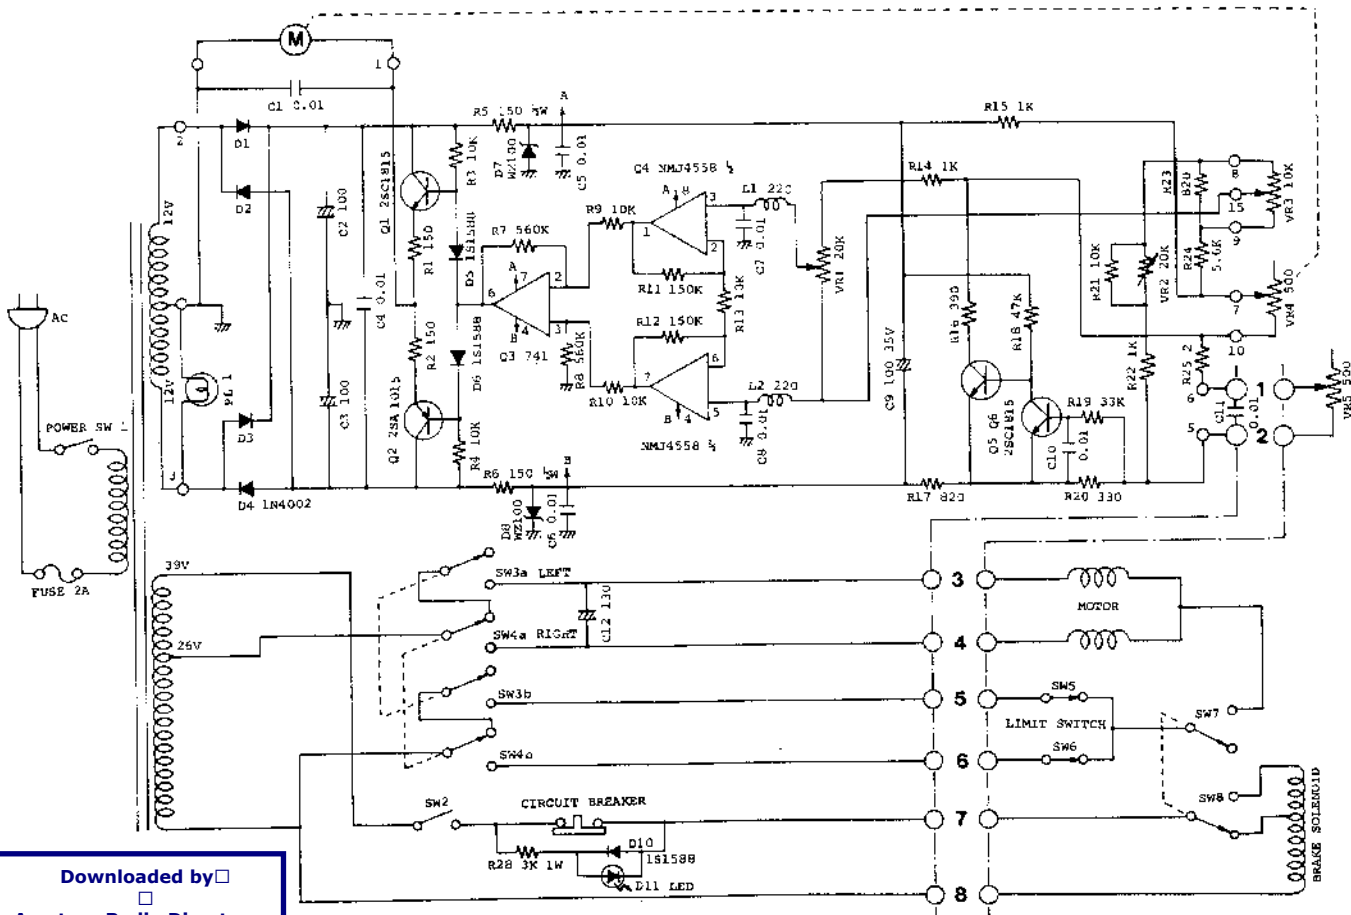

G-2000RC SCHEMATIC DIAGRAM

Downloaded by □

Amateur Radio Directory