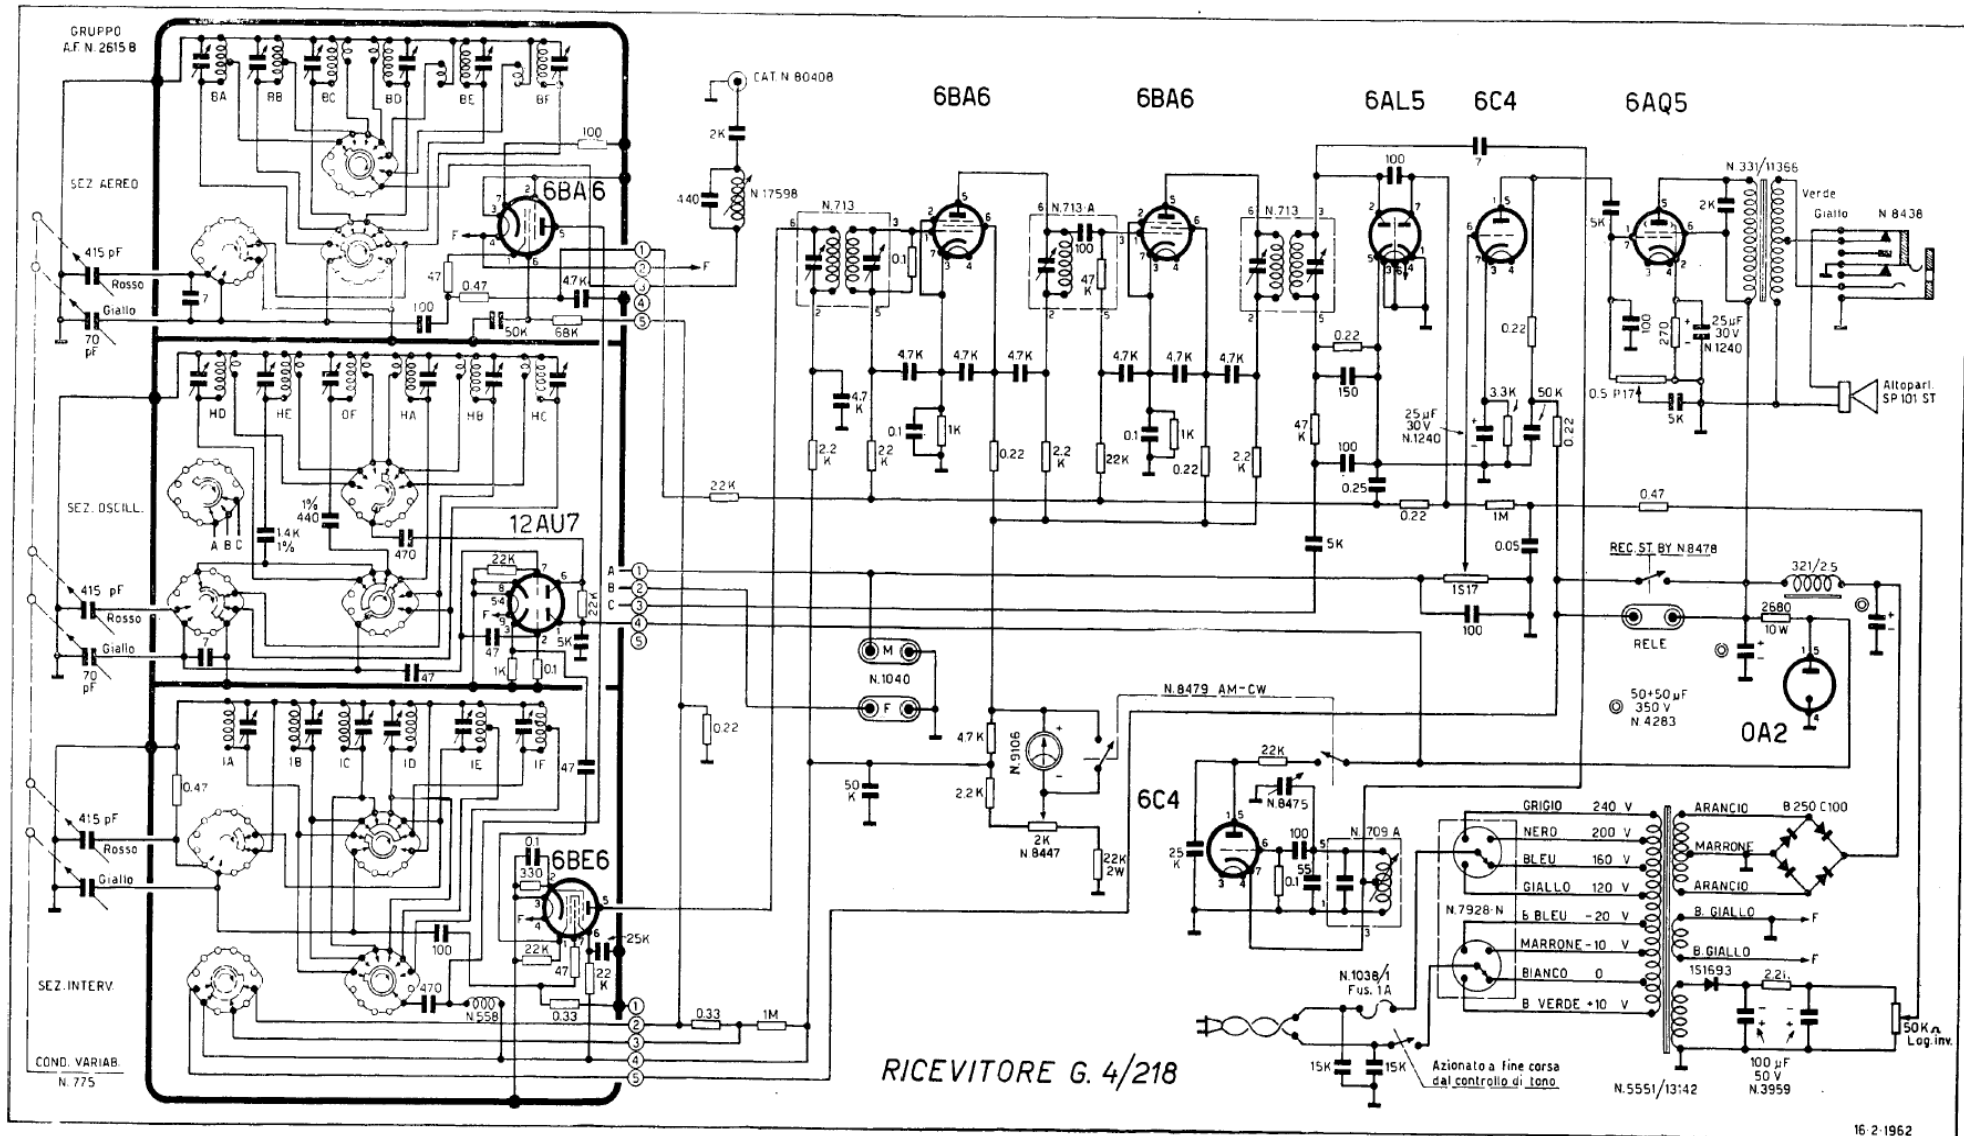

RICEVITORE PROFESSIONALE 6 GAMME PER ONDE CORTE E MEDIE G 4/218

6 BANDS RECEIVER FOR SHORT AND MEDIUM WAVES - G 4/218