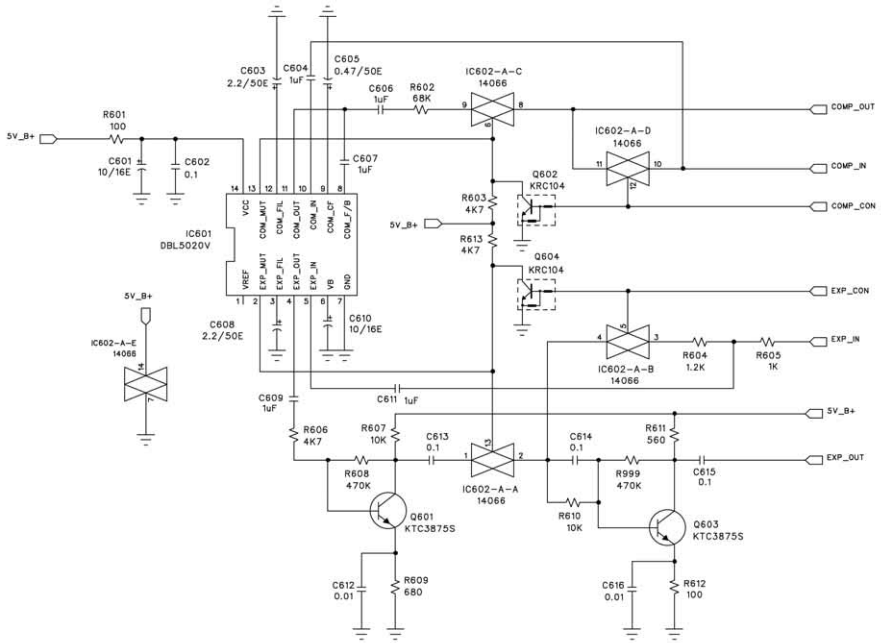

HR-2800

28 MHZ AM-FM
AMATEUR RADIO HF TRANSCEIVER

Service Manual

INTEK®

DC-DC Converter Diagram

ESP Comander Diagram - CTCSS Diagram

PCB - Main Board & CPU Board

Diagram

Block Diagram

Block Diagram

INTEK[®]