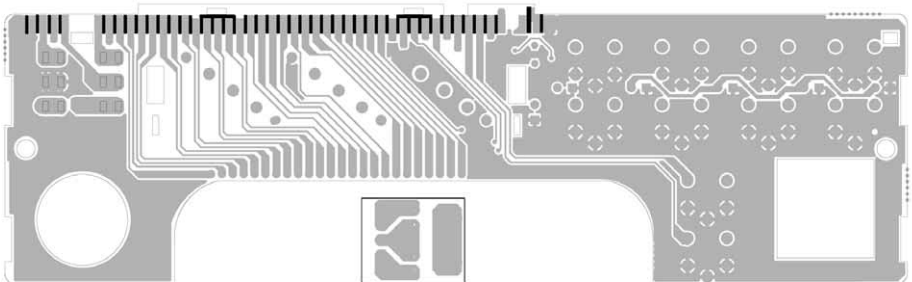

HR-2800

28 MHZ AM-FM
AMATEUR RADIO HF TRANSCEIVER

Service Manual

INTEK®

DC-DC Converter Diagram

ESP Comander Diagram - CTCSS Diagram

PCB - Main Board & CPU Board

Diagram

Block Diagram

Block Diagram

INTEK[®]