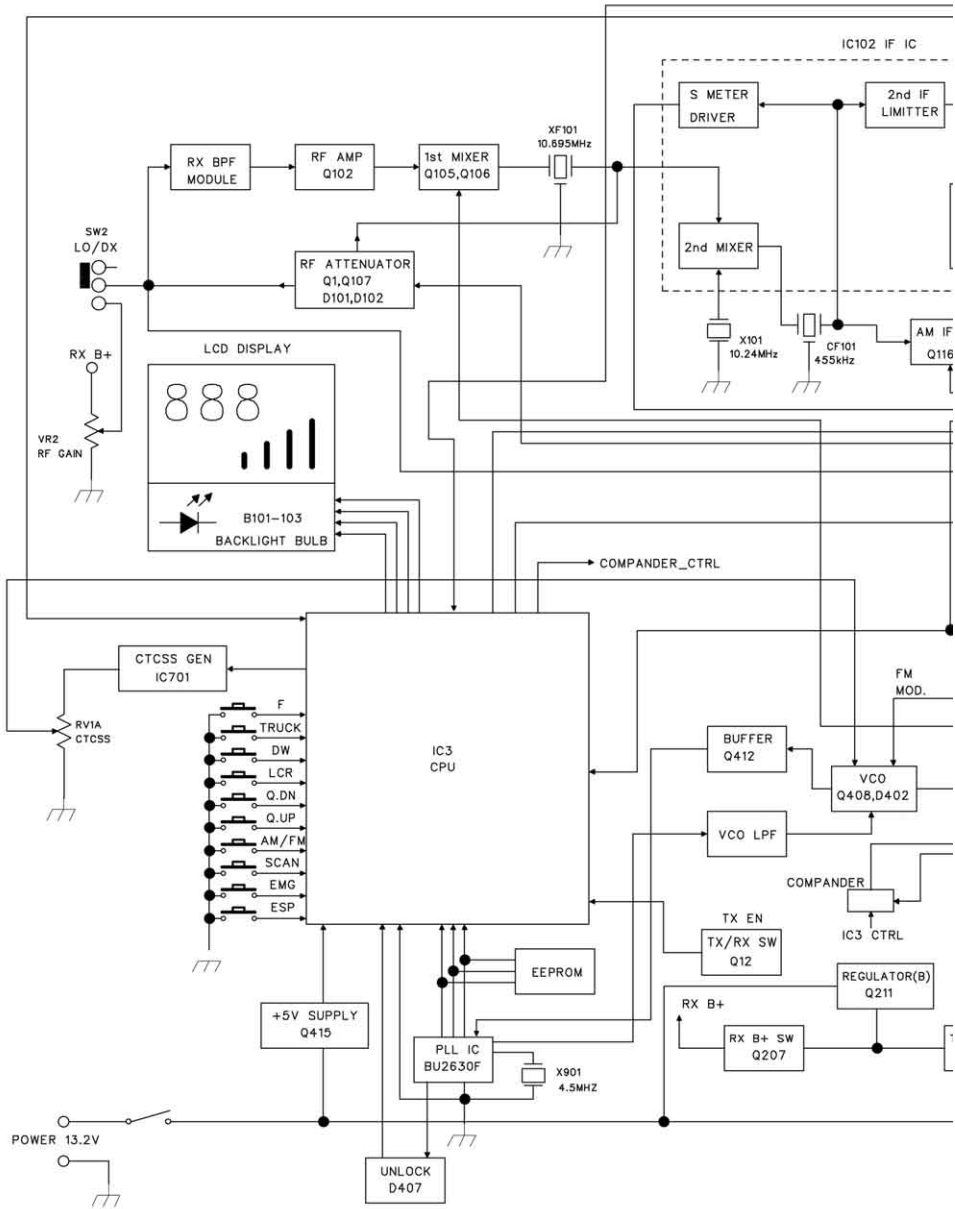

HR-2800

28 MHZ AM-FM
AMATEUR RADIO HF TRANSCEIVER

Service Manual

INTEK®

DC-DC Converter Diagram

ESP Comander Diagram - CTCSS Diagram

PCB - Main Board & CPU Board

Diagram

Block Diagram

Block Diagram

INTEK[®]