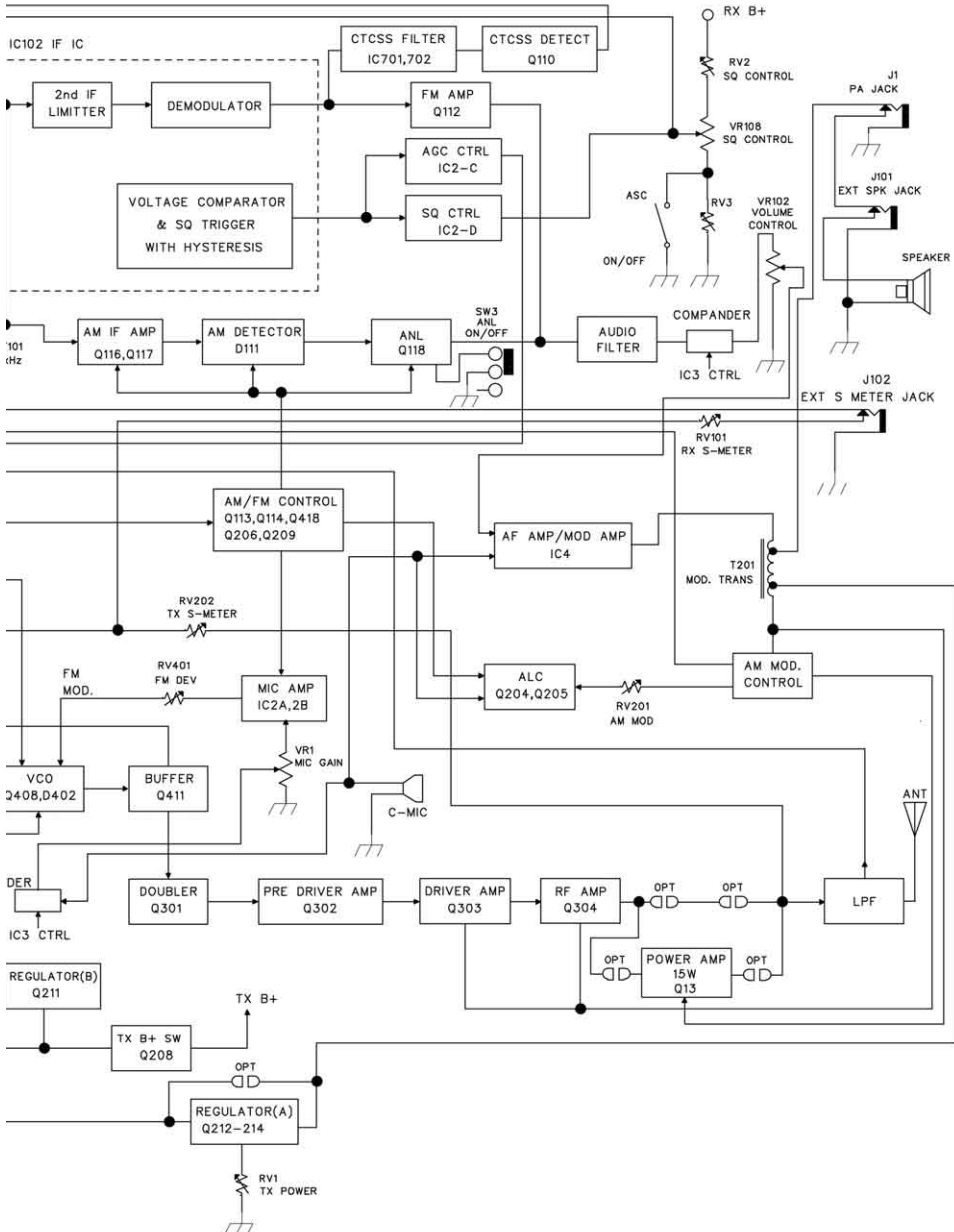

HR-2800

28 MHZ AM-FM
AMATEUR RADIO HF TRANSCEIVER

Service Manual

INTEK®

DC-DC Converter Diagram

ESP Comander Diagram - CTCSS Diagram

PCB - Main Board & CPU Board

Diagram

Block Diagram

Block Diagram

INTEK[®]