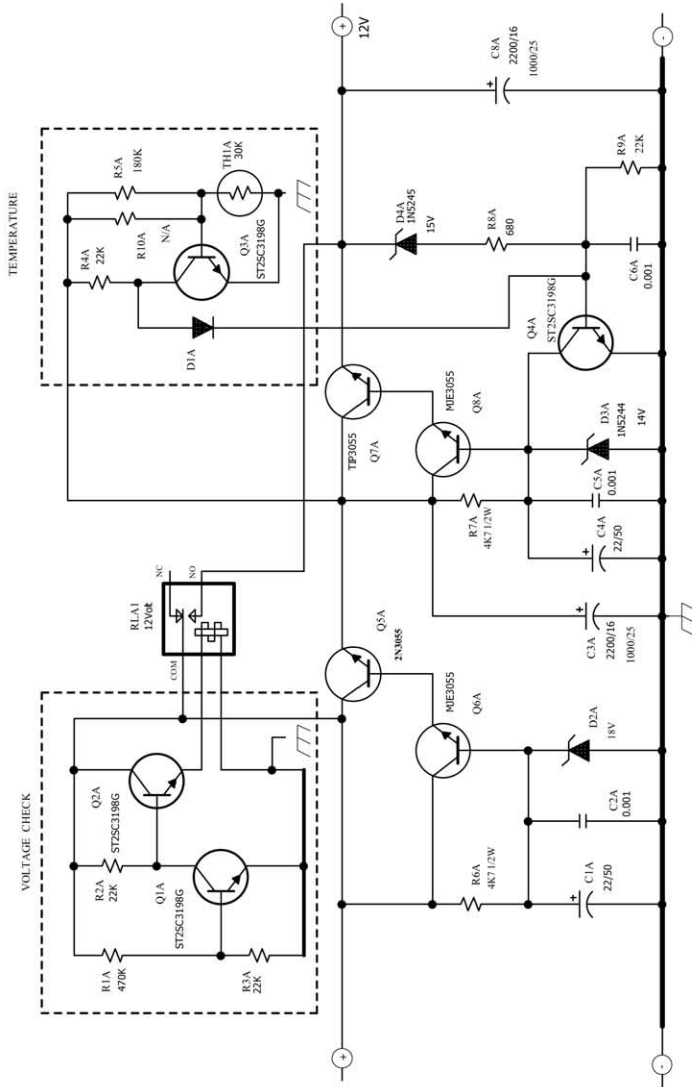

HR-2800

28 MHZ AM-FM
AMATEUR RADIO HF TRANSCEIVER

Service Manual

INTEK®

DC-DC Converter Diagram

ESP Comander Diagram - CTCSS Diagram

PCB - Main Board & CPU Board

Diagram

Block Diagram

Block Diagram

INTEK[®]