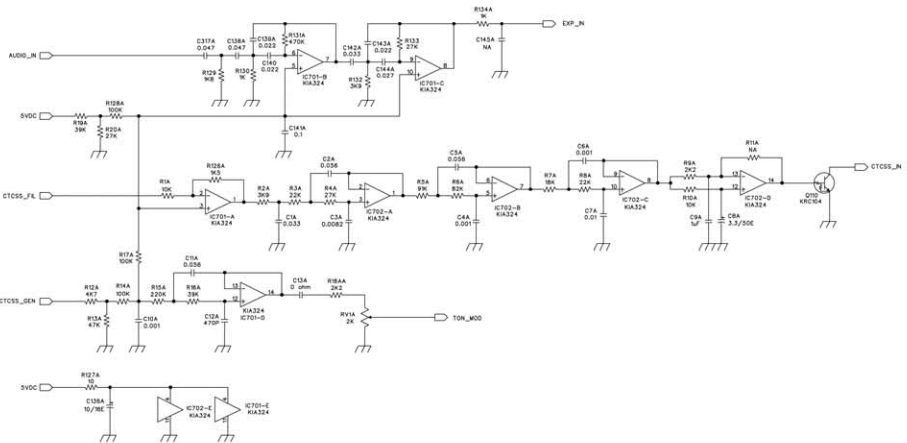

HR-2800

28 MHZ AM-FM
AMATEUR RADIO HF TRANSCEIVER

Service Manual

INTEK®

DC-DC Converter Diagram

ESP Comander Diagram - CTCSS Diagram

PCB - Main Board & CPU Board

Diagram

Block Diagram

Block Diagram

INTEK[®]