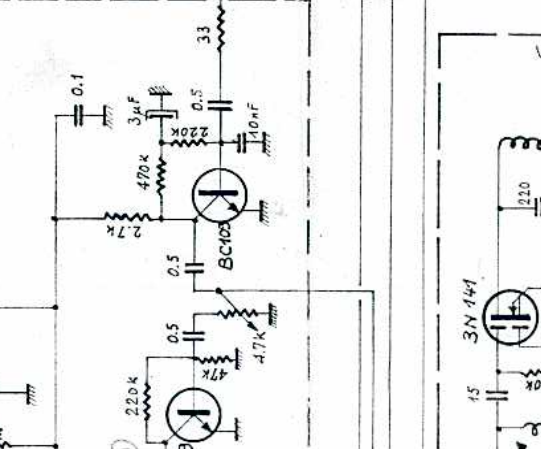

CW SW  
 wave meter  
 1000 Hz  
 4.7M

Micro  
 200 to 2000 Hz

3N141