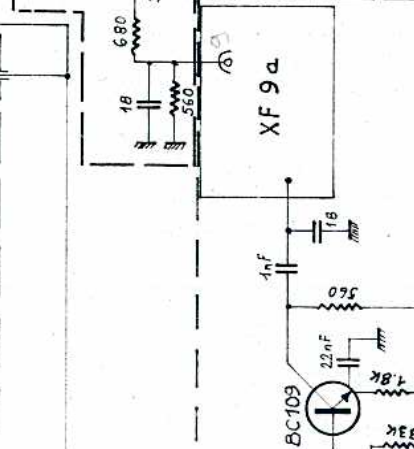

CW SW  
 wave meter  
 1000 Hz  
 4.7M

Micro  
 200 to 2000 Hz

3N141