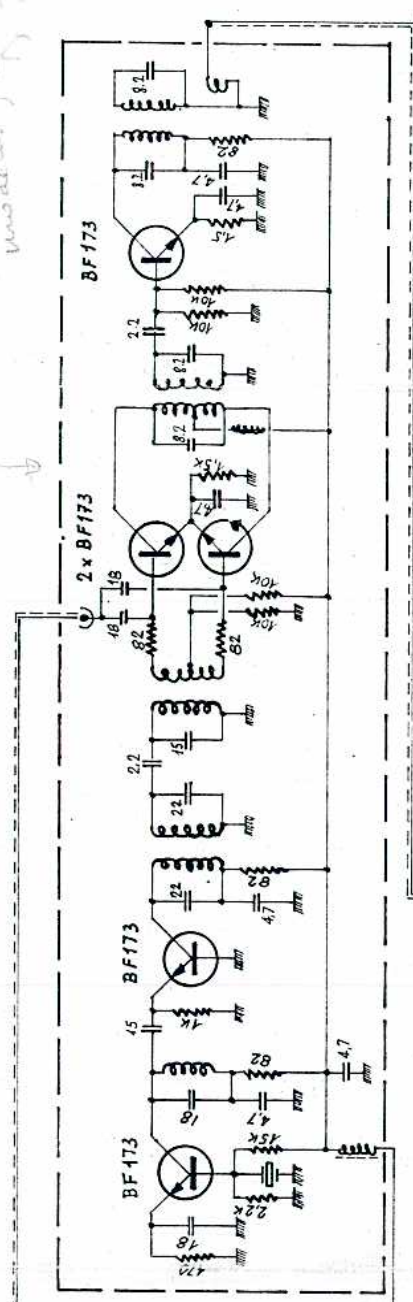

CW SW  
 wave meter  
 1000 Hz  
 4.7M

Micro  
 200 to 2000 Hz

3N141