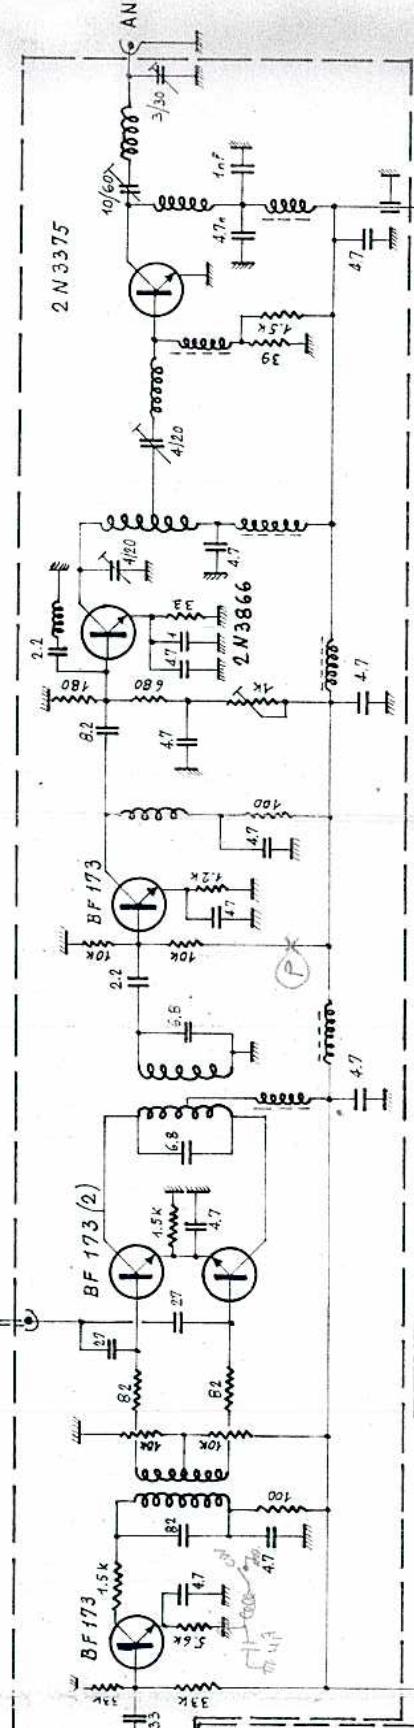

CW SW  
 wave meter  
 1000 Hz  
 4.7M

Micro  
 200 to 2000 Hz

3N141