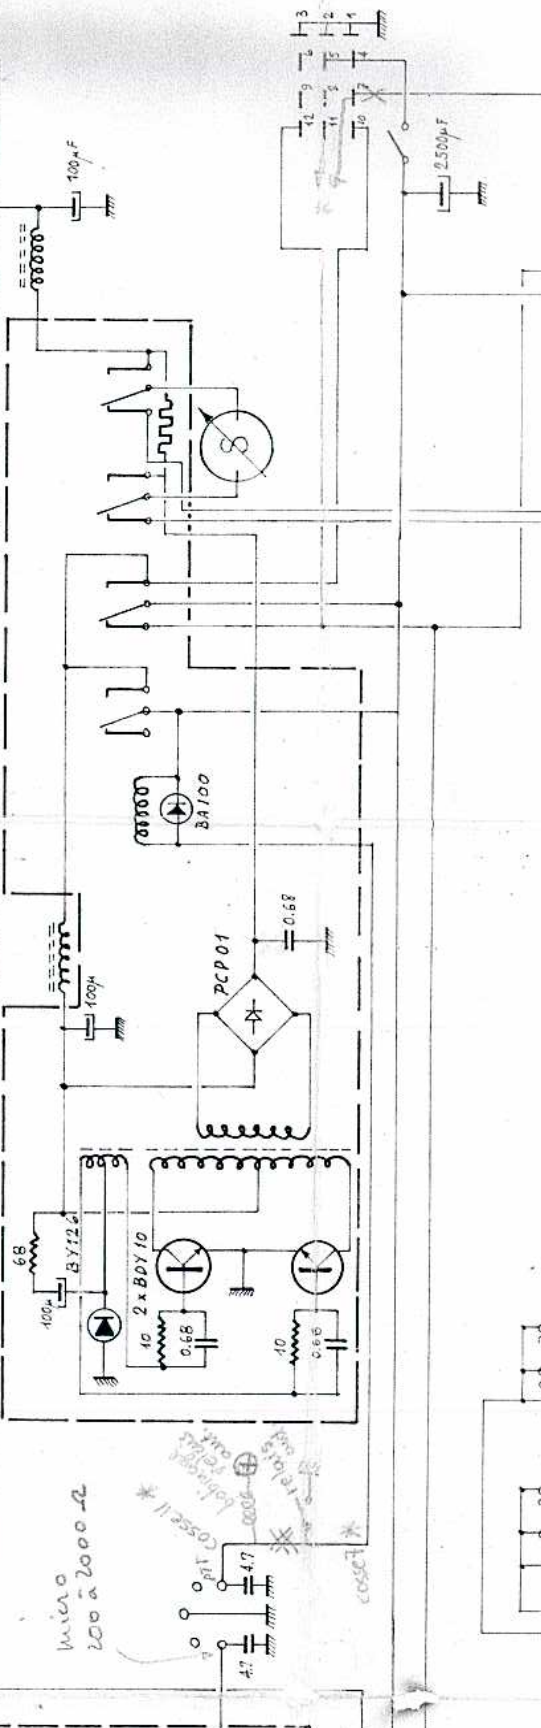

CW SW  
 wave meter  
 1000 Hz  
 4.7M

Micro  
 200 to 2000 Hz

3N141