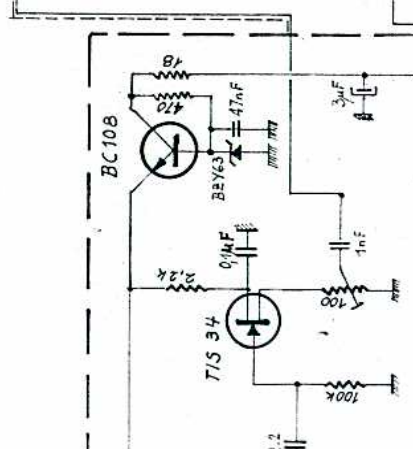

CW SW  
 wave meter  
 1000 Hz  
 4.7M

Micro  
 200 to 2000 Hz

3N141