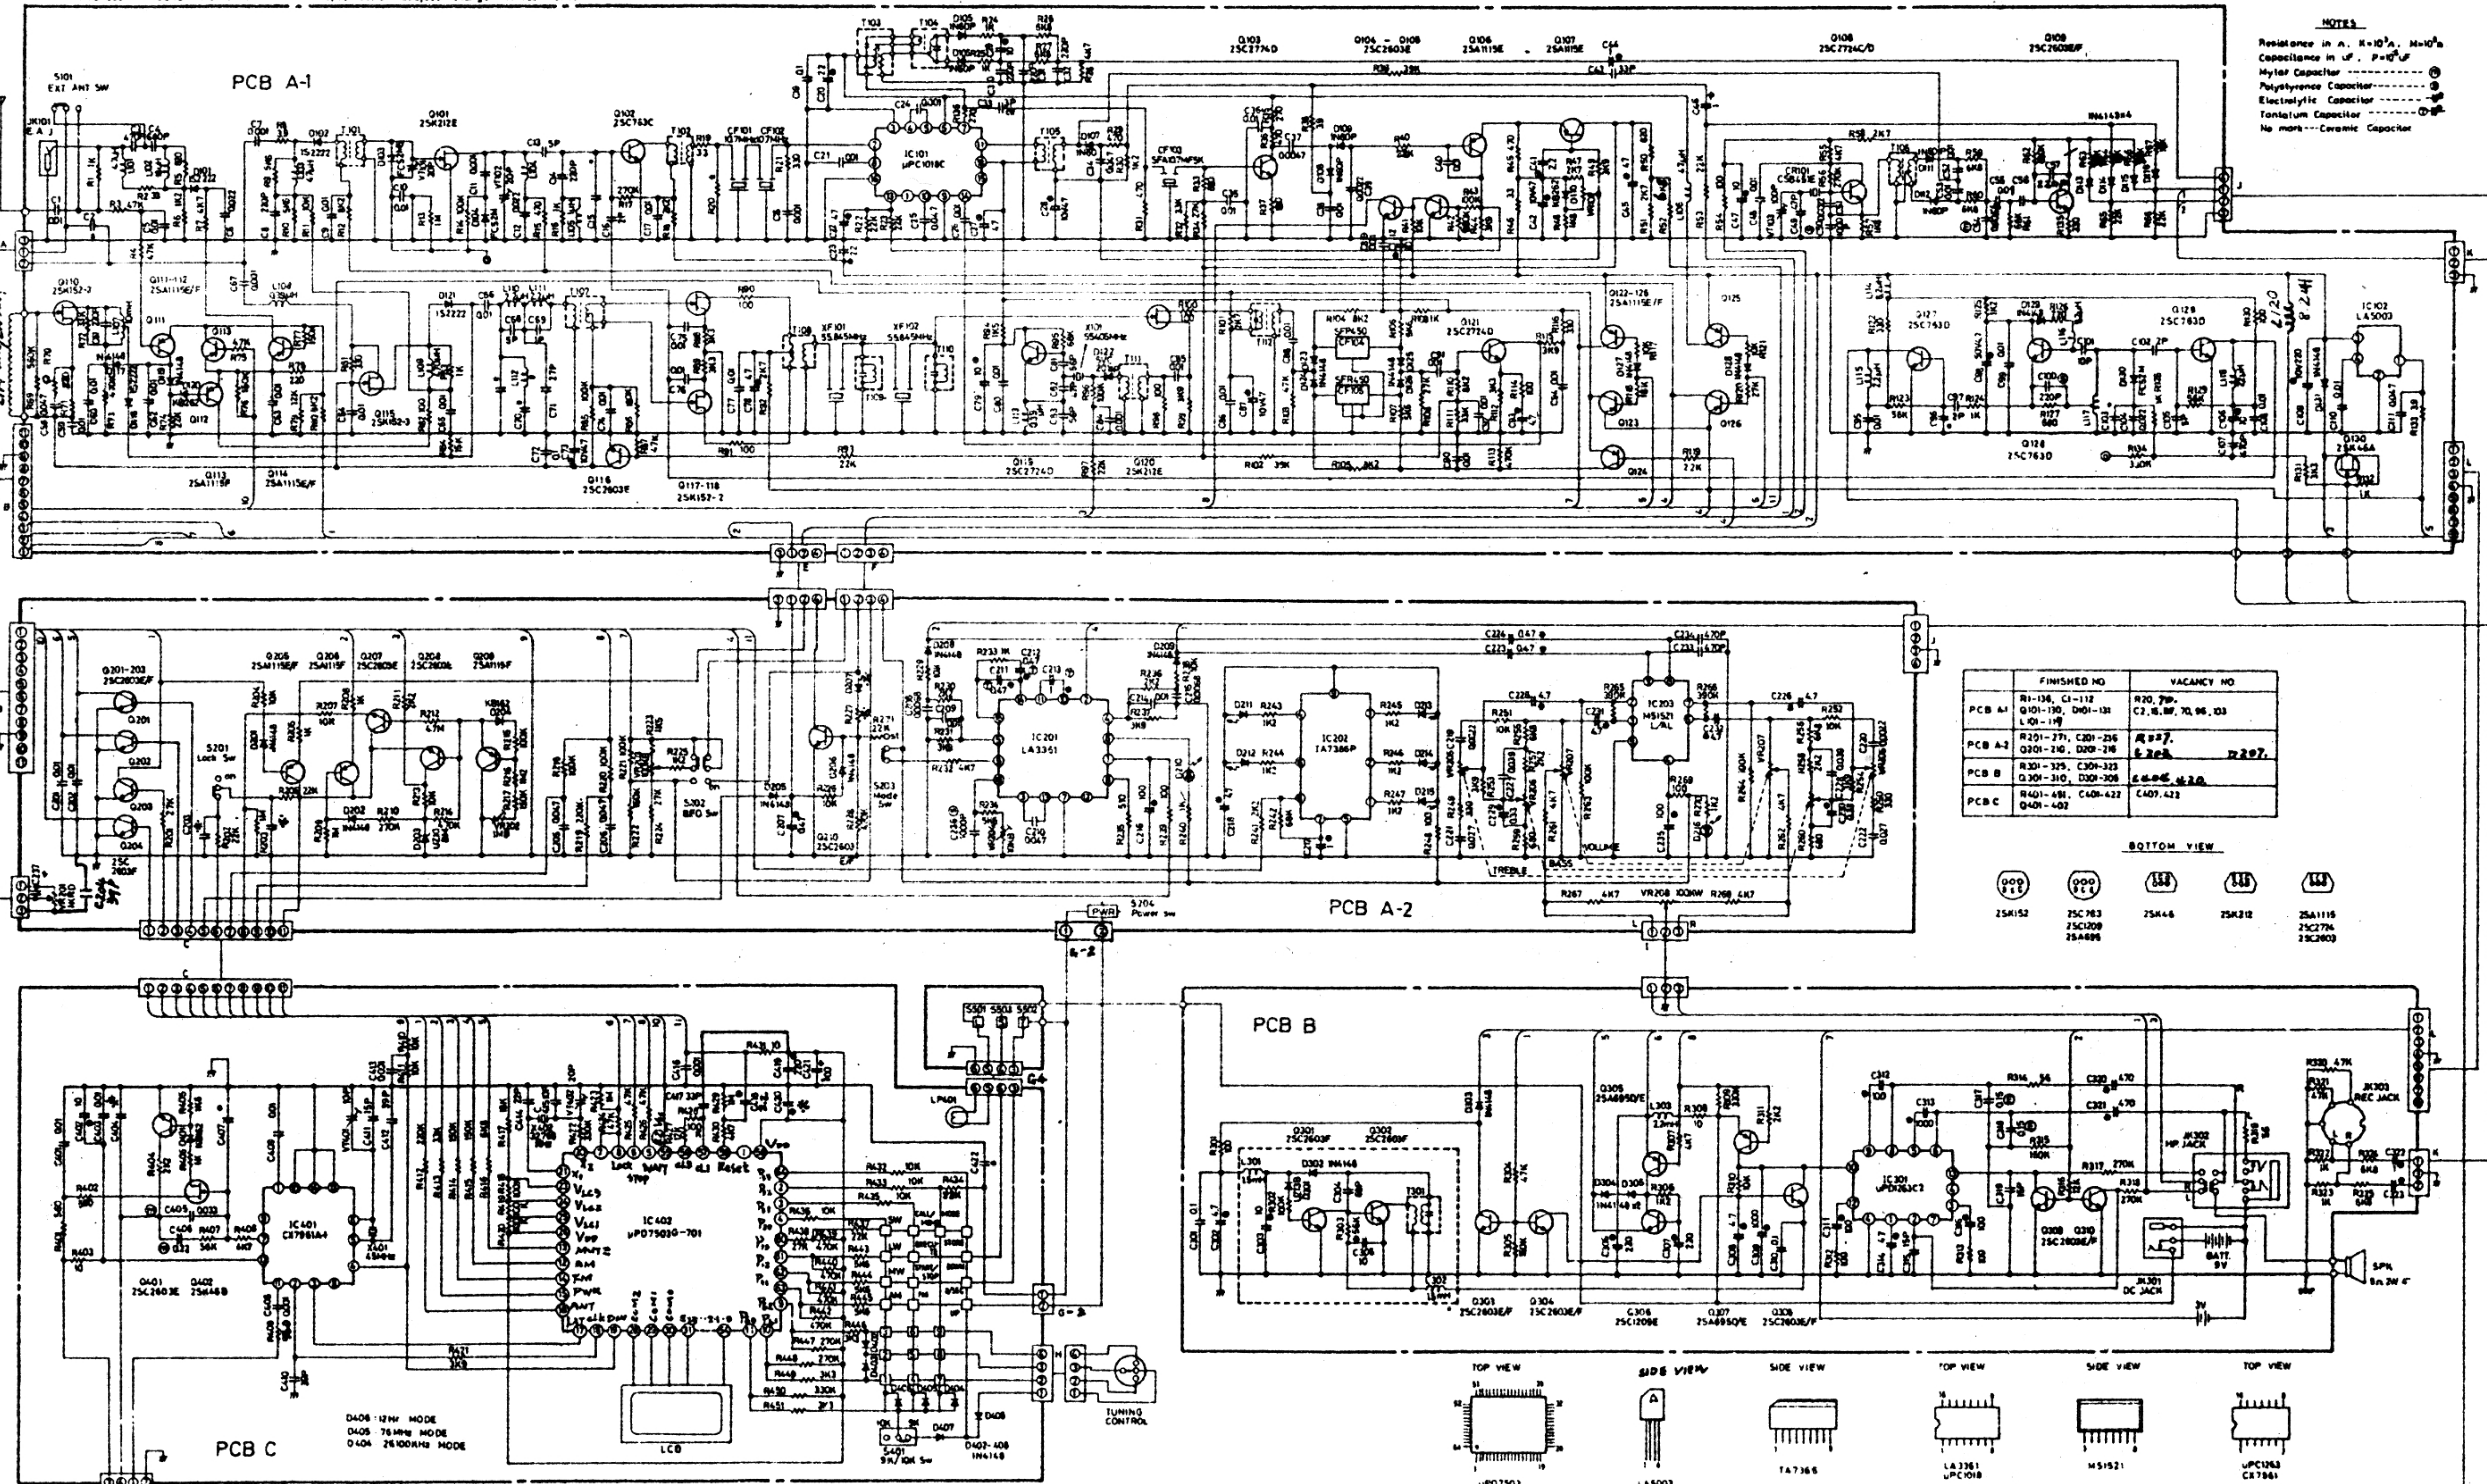

NOTES
Resistance in Ω , $K=10^3$, $M=10^6$
Capacitance in μF , $P=10^{-6}$
Mylar Capacitor
Polystyrene Capacitor
Electrolytic Capacitor
Tantalum Capacitor
No mark - Ceramic Capacitor