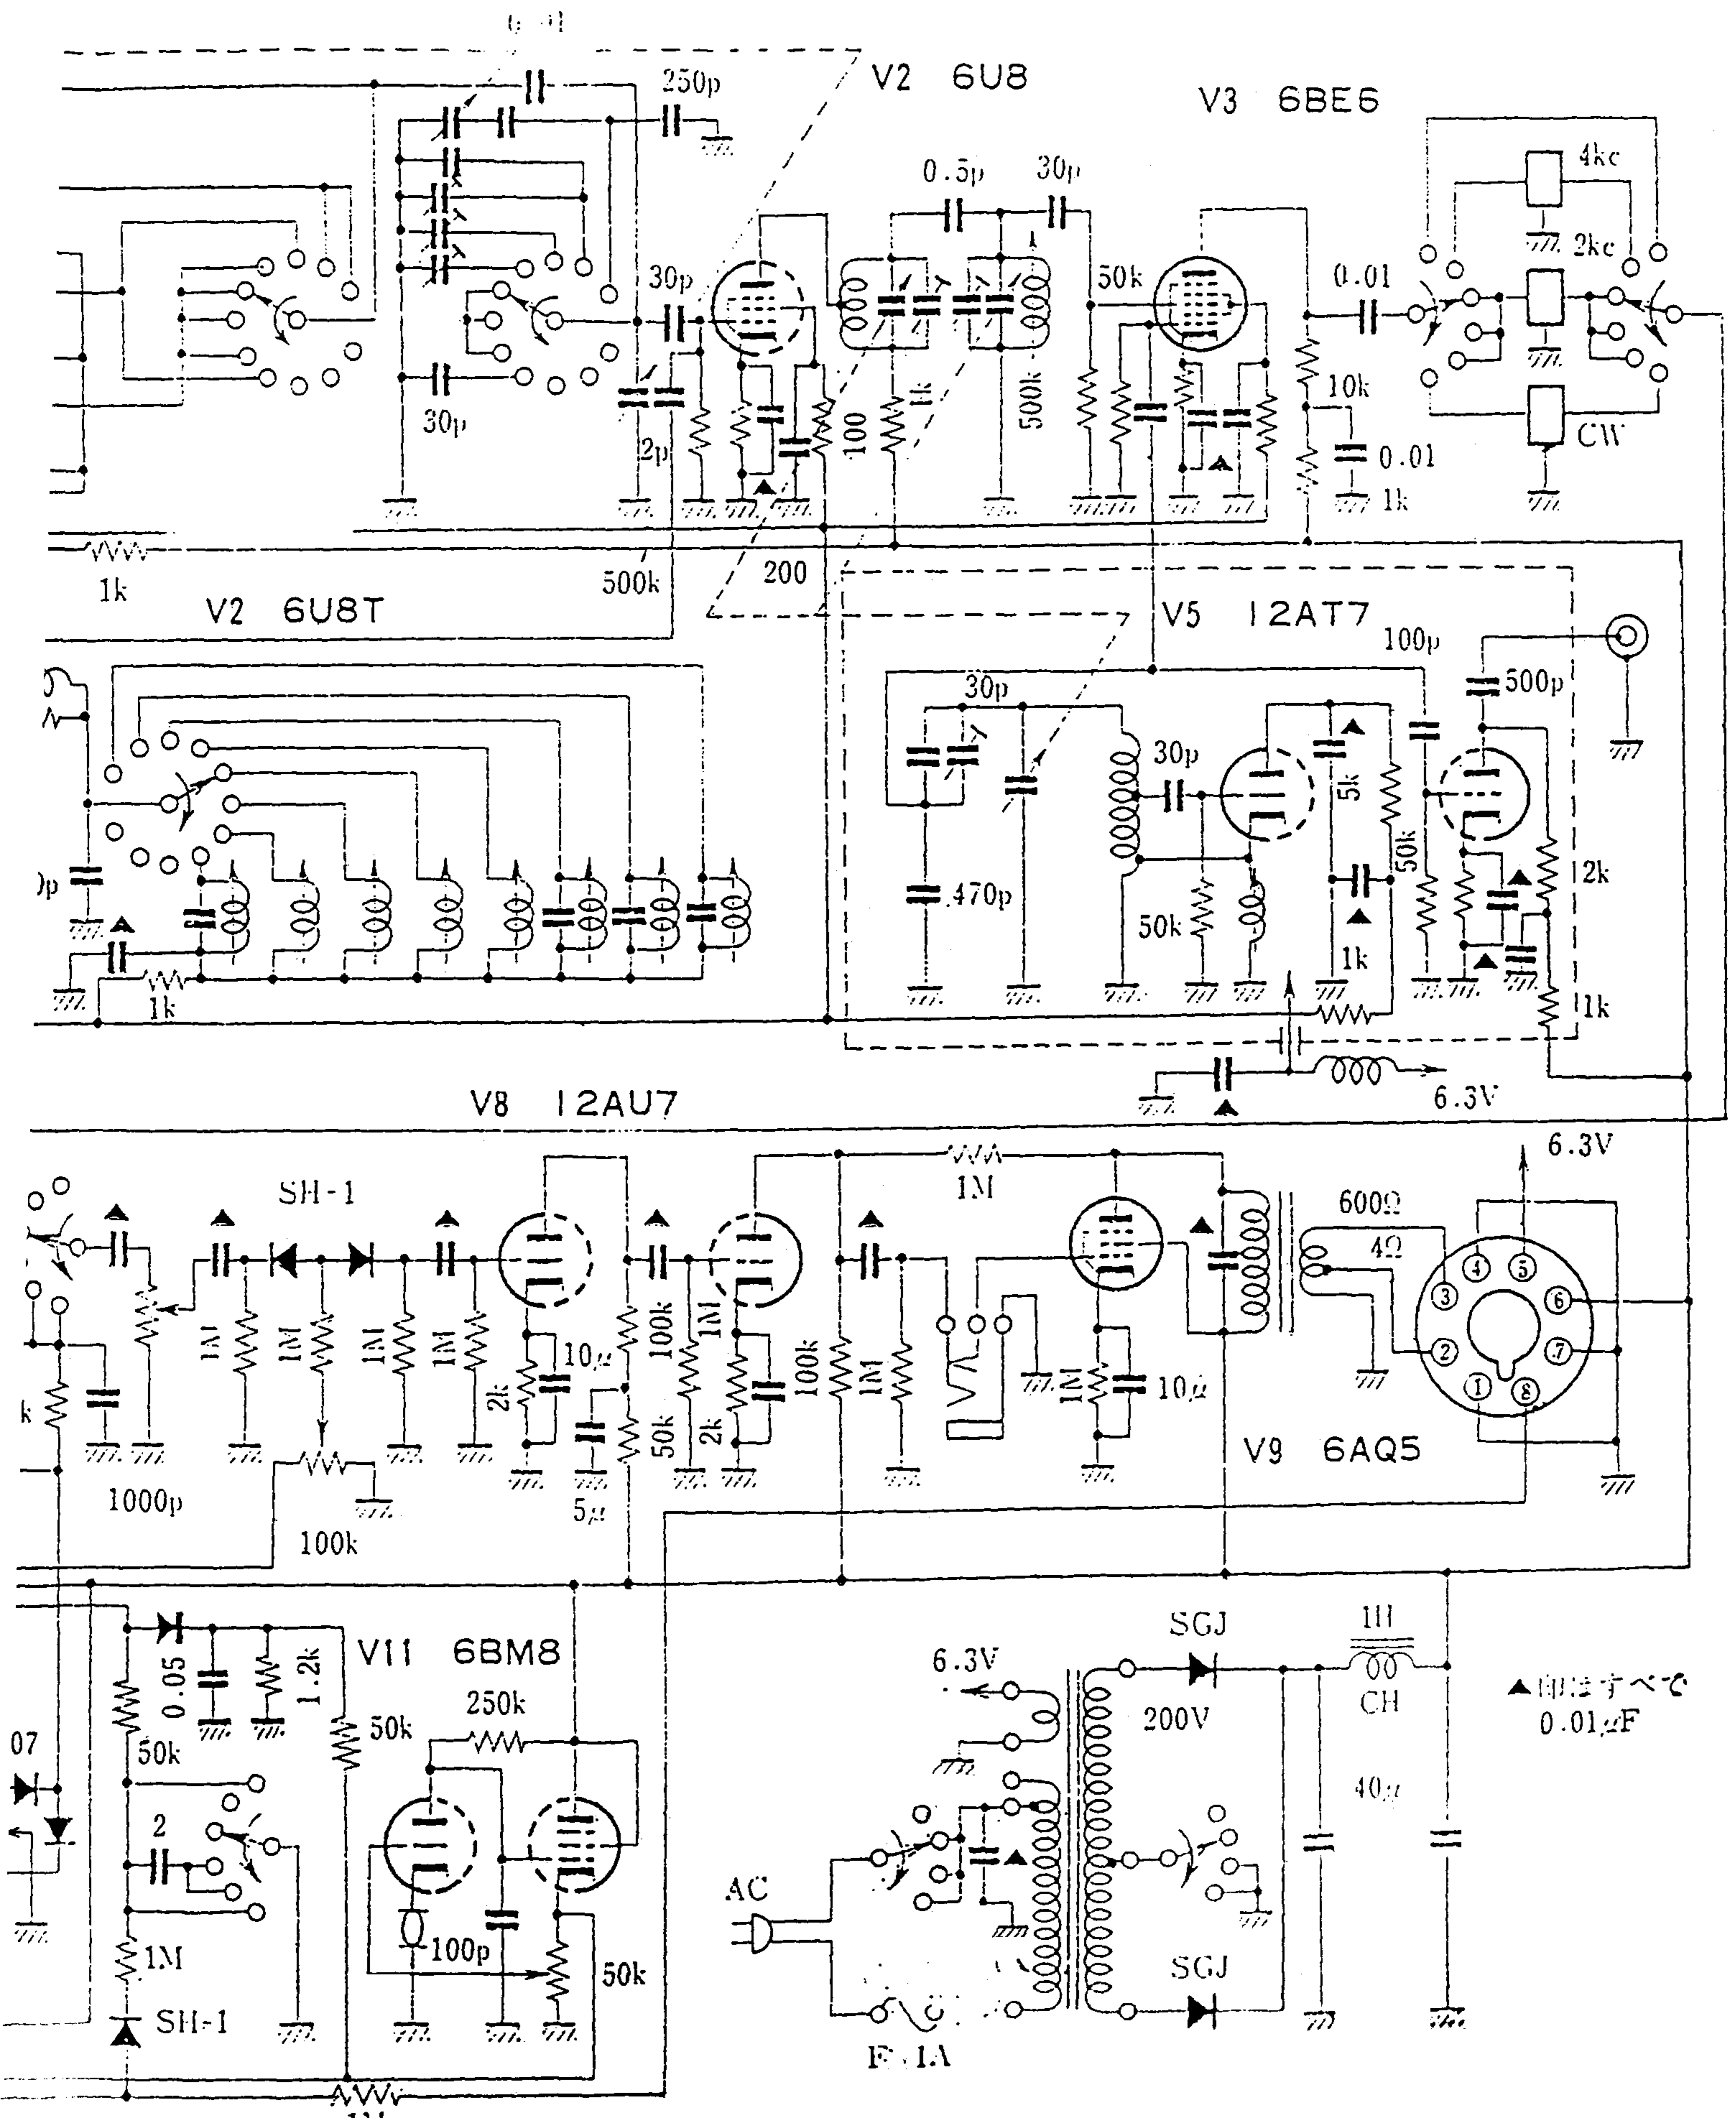

YEASU ER 100-B

Provided by <http://www.yaesu-museum.com>
Downloaded by Amateur Radio Directory

無線電同好会誌

八重洲 PR-100B ダブルスーパーの回路図