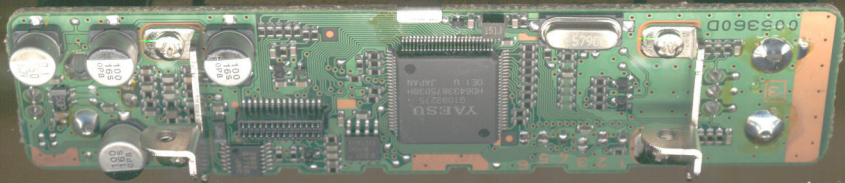

# FT-1500M CIRCUIT DIAGRAM

Scanned by IW5DBZ  
Downloaded by Amateur Radio Directory

137-174MHZ

DC 13.8V

Scanned by IW5DBZ  
 Downloaded by Amateur Radio Directory

MAIN-UNIT  
BR005350B

Scanned by IW5DBZ  
Downloaded by Amateur Radio Directory

Downloaded by  
RadioAmateur.EU

Downloaded by  
RadioAmateur.EU

BA0223600  
>ADG123

PRIME  
SONO1  
50 3.5W  
KOREA  
G7