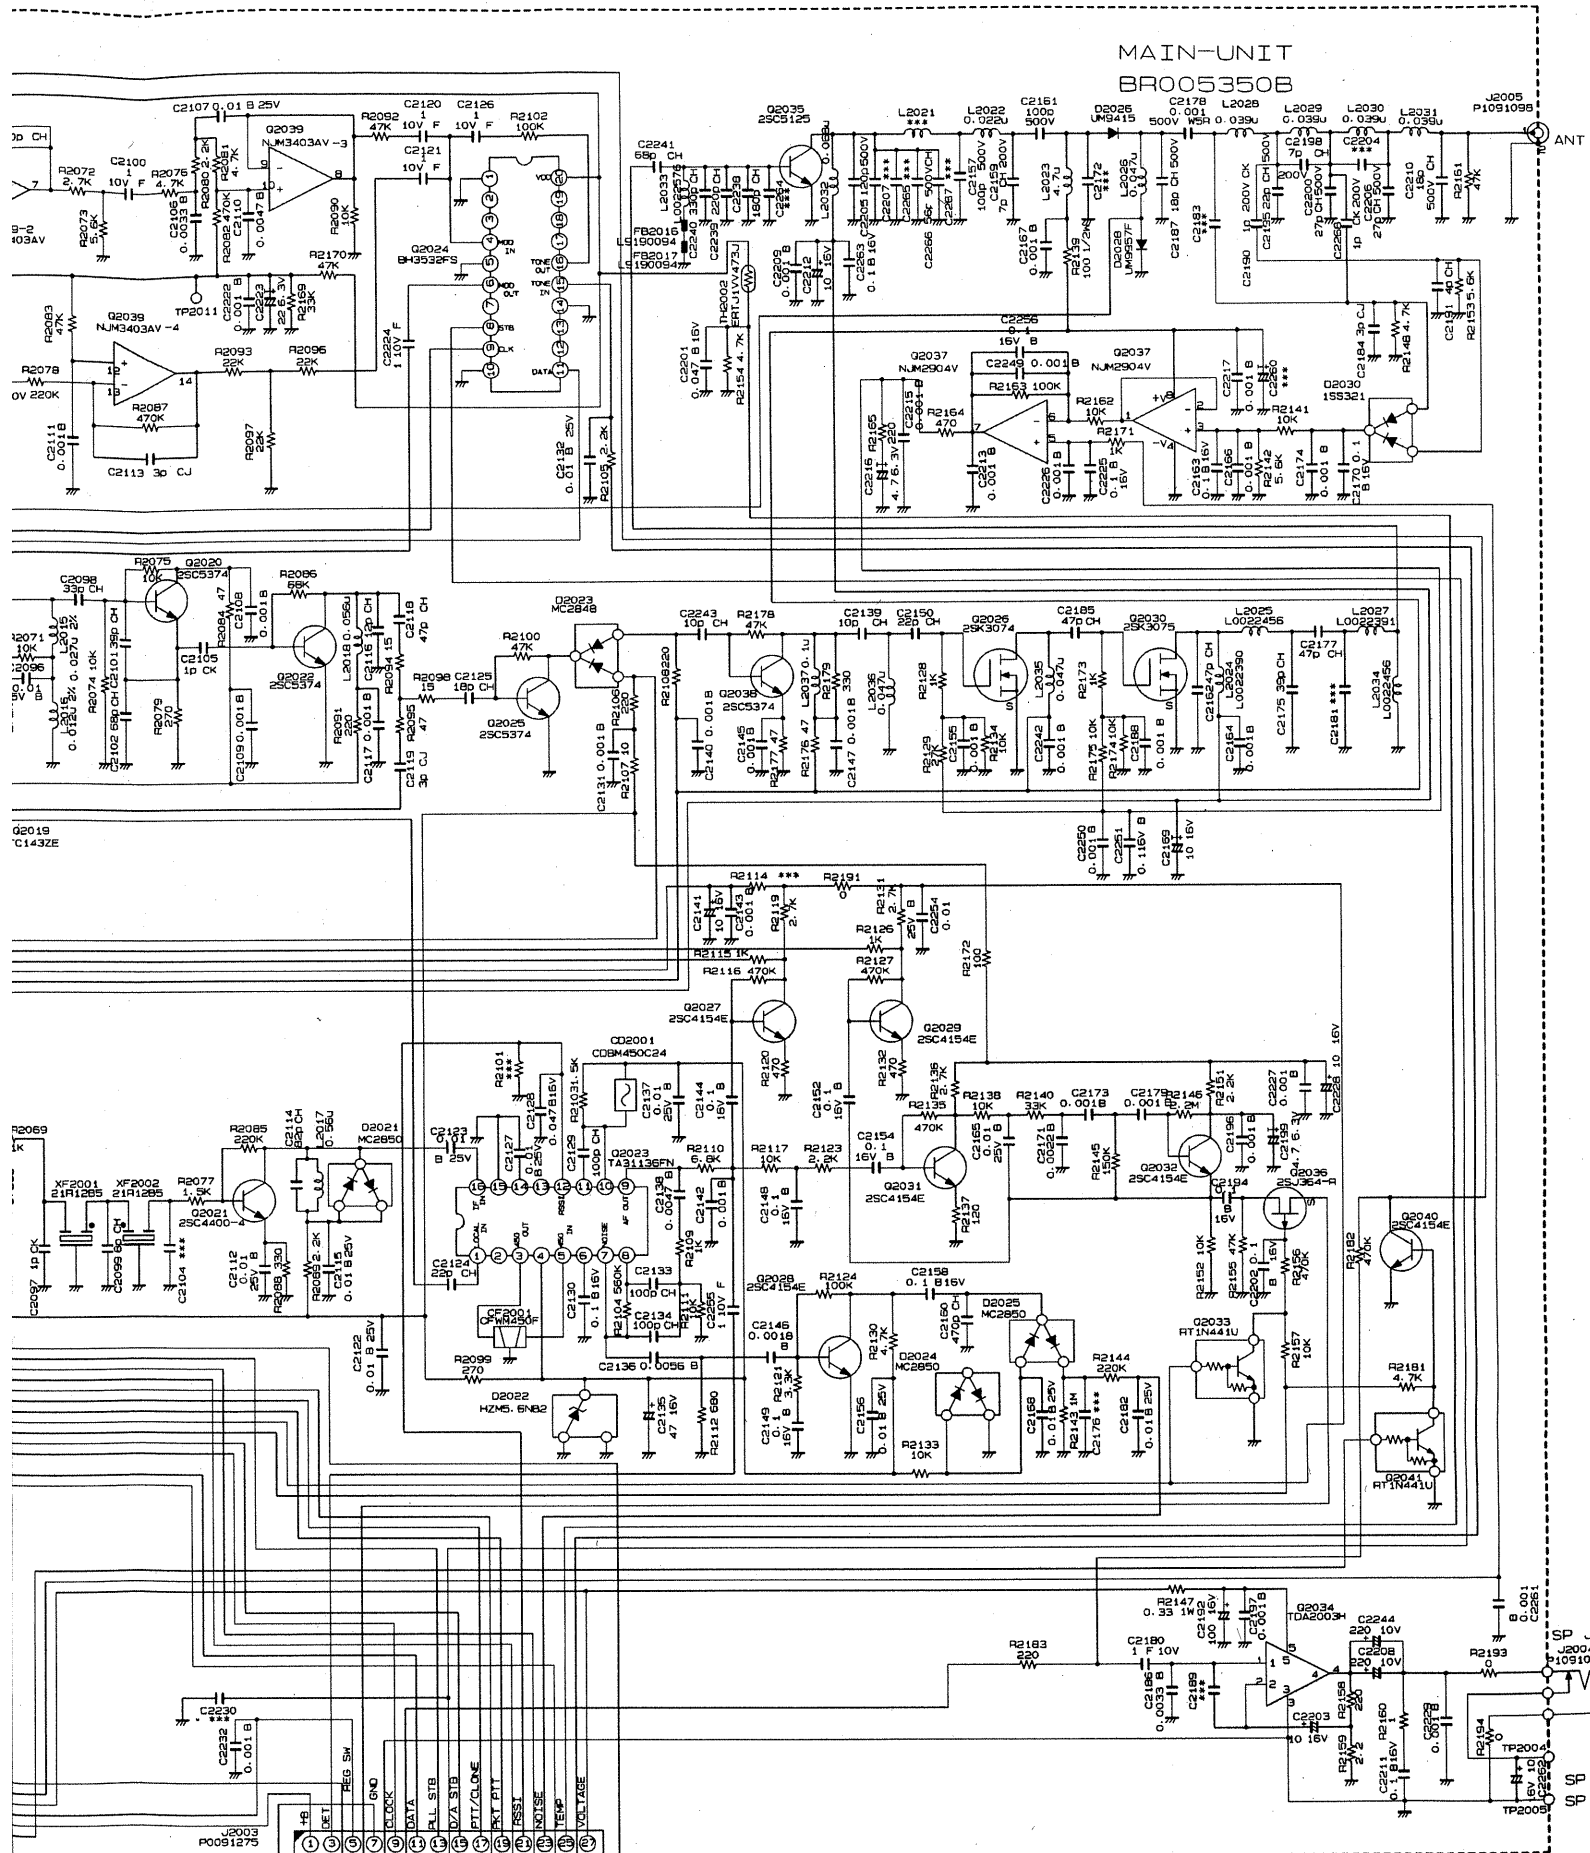

# FT-1500M CIRCUIT DIAGRAM

Scanned by IW5DBZ  
Downloaded by Amateur Radio Directory

137-174MHZ

DC 13.8V

Scanned by IW5DBZ  
 Downloaded by Amateur Radio Directory

MAIN-UNIT  
BR005350B

Scanned by IW5DBZ  
Downloaded by Amateur Radio Directory

Downloaded by  
RadioAmateur.EU

Downloaded by  
RadioAmateur.EU

BA0223600  
>ADG123

PRIME  
SONO1  
50 3.5W  
KOREA  
G7