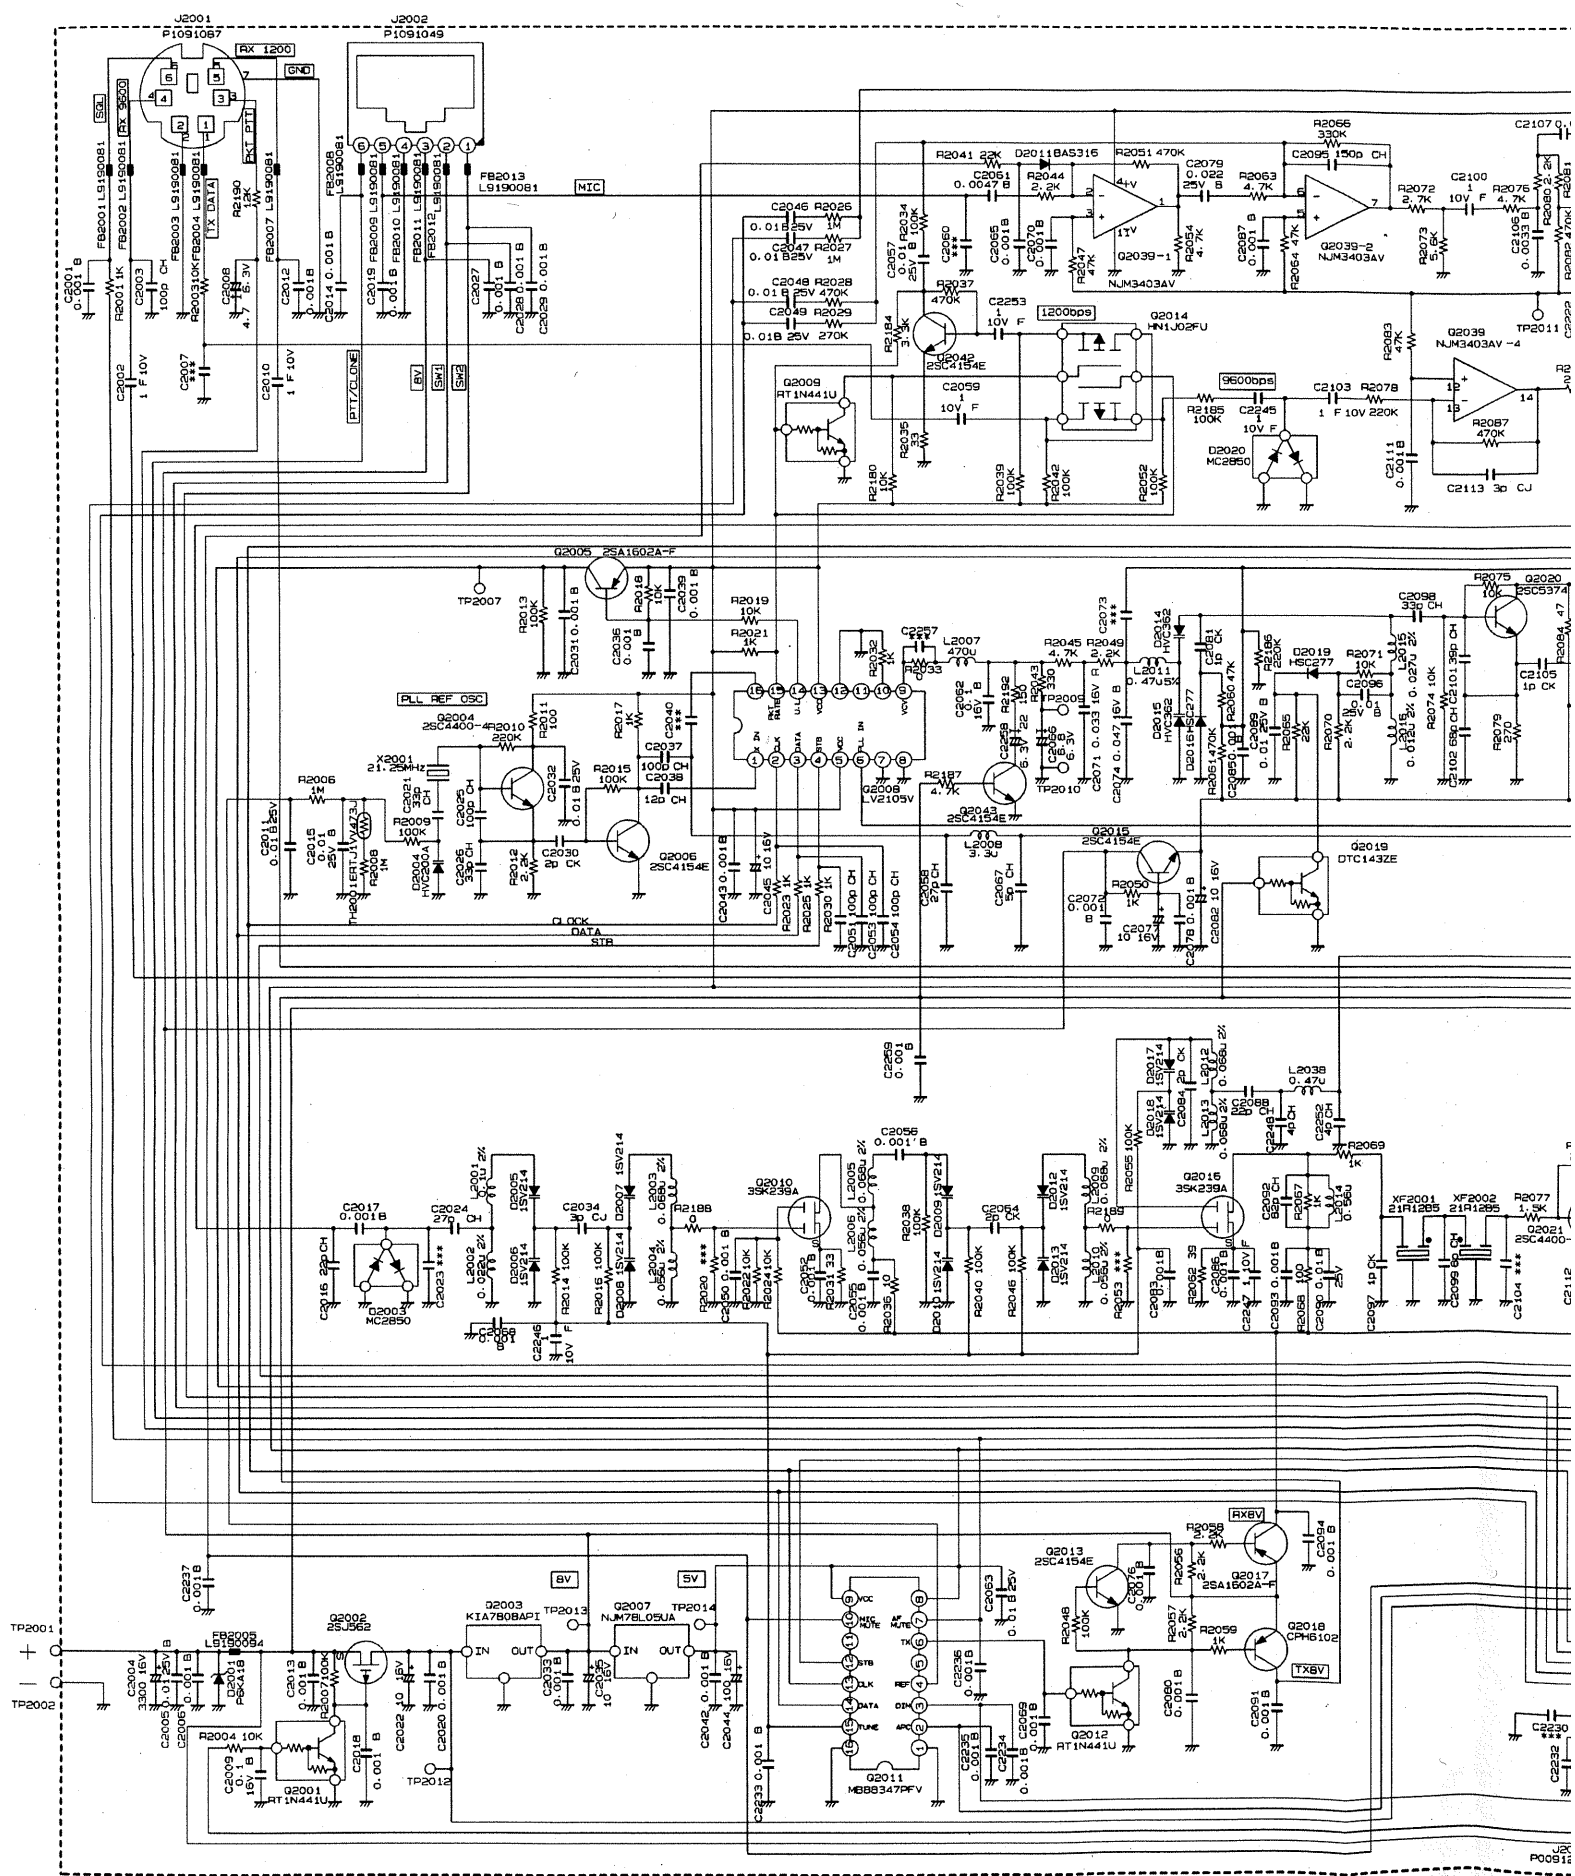

# FT-1500M CIRCUIT DIAGRAM

Scanned by IW5DBZ  
Downloaded by Amateur Radio Directory

137-174MHZ

DC 13.8V

Scanned by IW5DBZ  
 Downloaded by Amateur Radio Directory

MAIN-UNIT  
BR005350B

Scanned by IW5DBZ  
Downloaded by Amateur Radio Directory

Downloaded by  
RadioAmateur.EU

Downloaded by  
RadioAmateur.EU

BA0223600  
>ADG123

PRIME  
SONO1  
50 3.5W  
KOREA  
G7