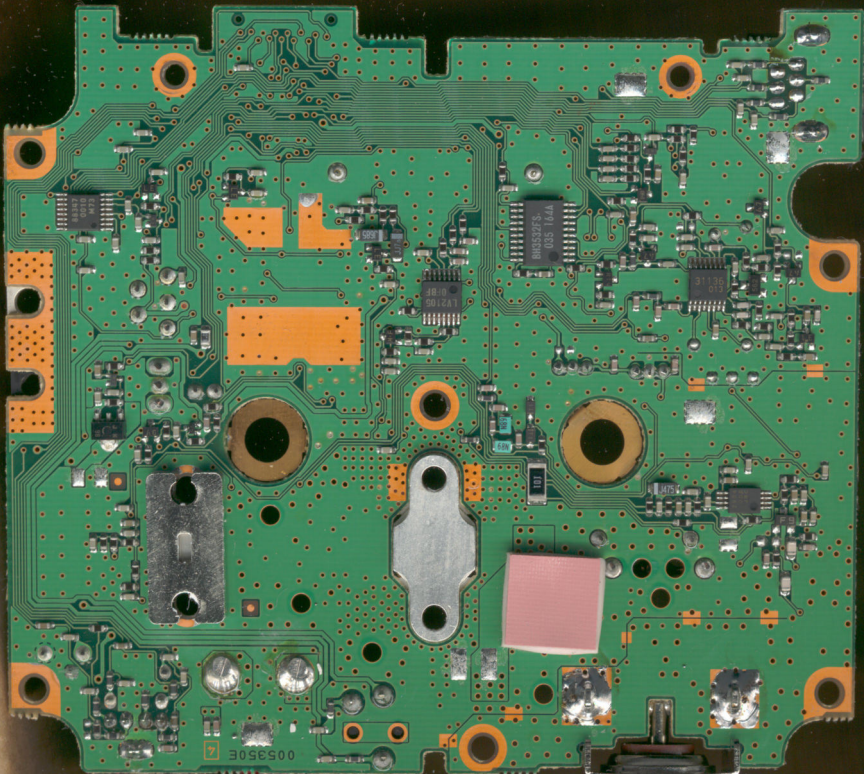

# FT-1500M CIRCUIT DIAGRAM

Scanned by IW5DBZ  
Downloaded by Amateur Radio Directory

137-174MHZ

DC 13.8V

Scanned by IW5DBZ  
 Downloaded by Amateur Radio Directory

MAIN-UNIT  
BR005350B

Scanned by IW5DBZ  
Downloaded by Amateur Radio Directory

Downloaded by  
RadioAmateur.EU

Downloaded by  
RadioAmateur.EU

BA0223600  
>ADG123

PRIME  
SONO1  
50 3.5W  
KOREA  
G7