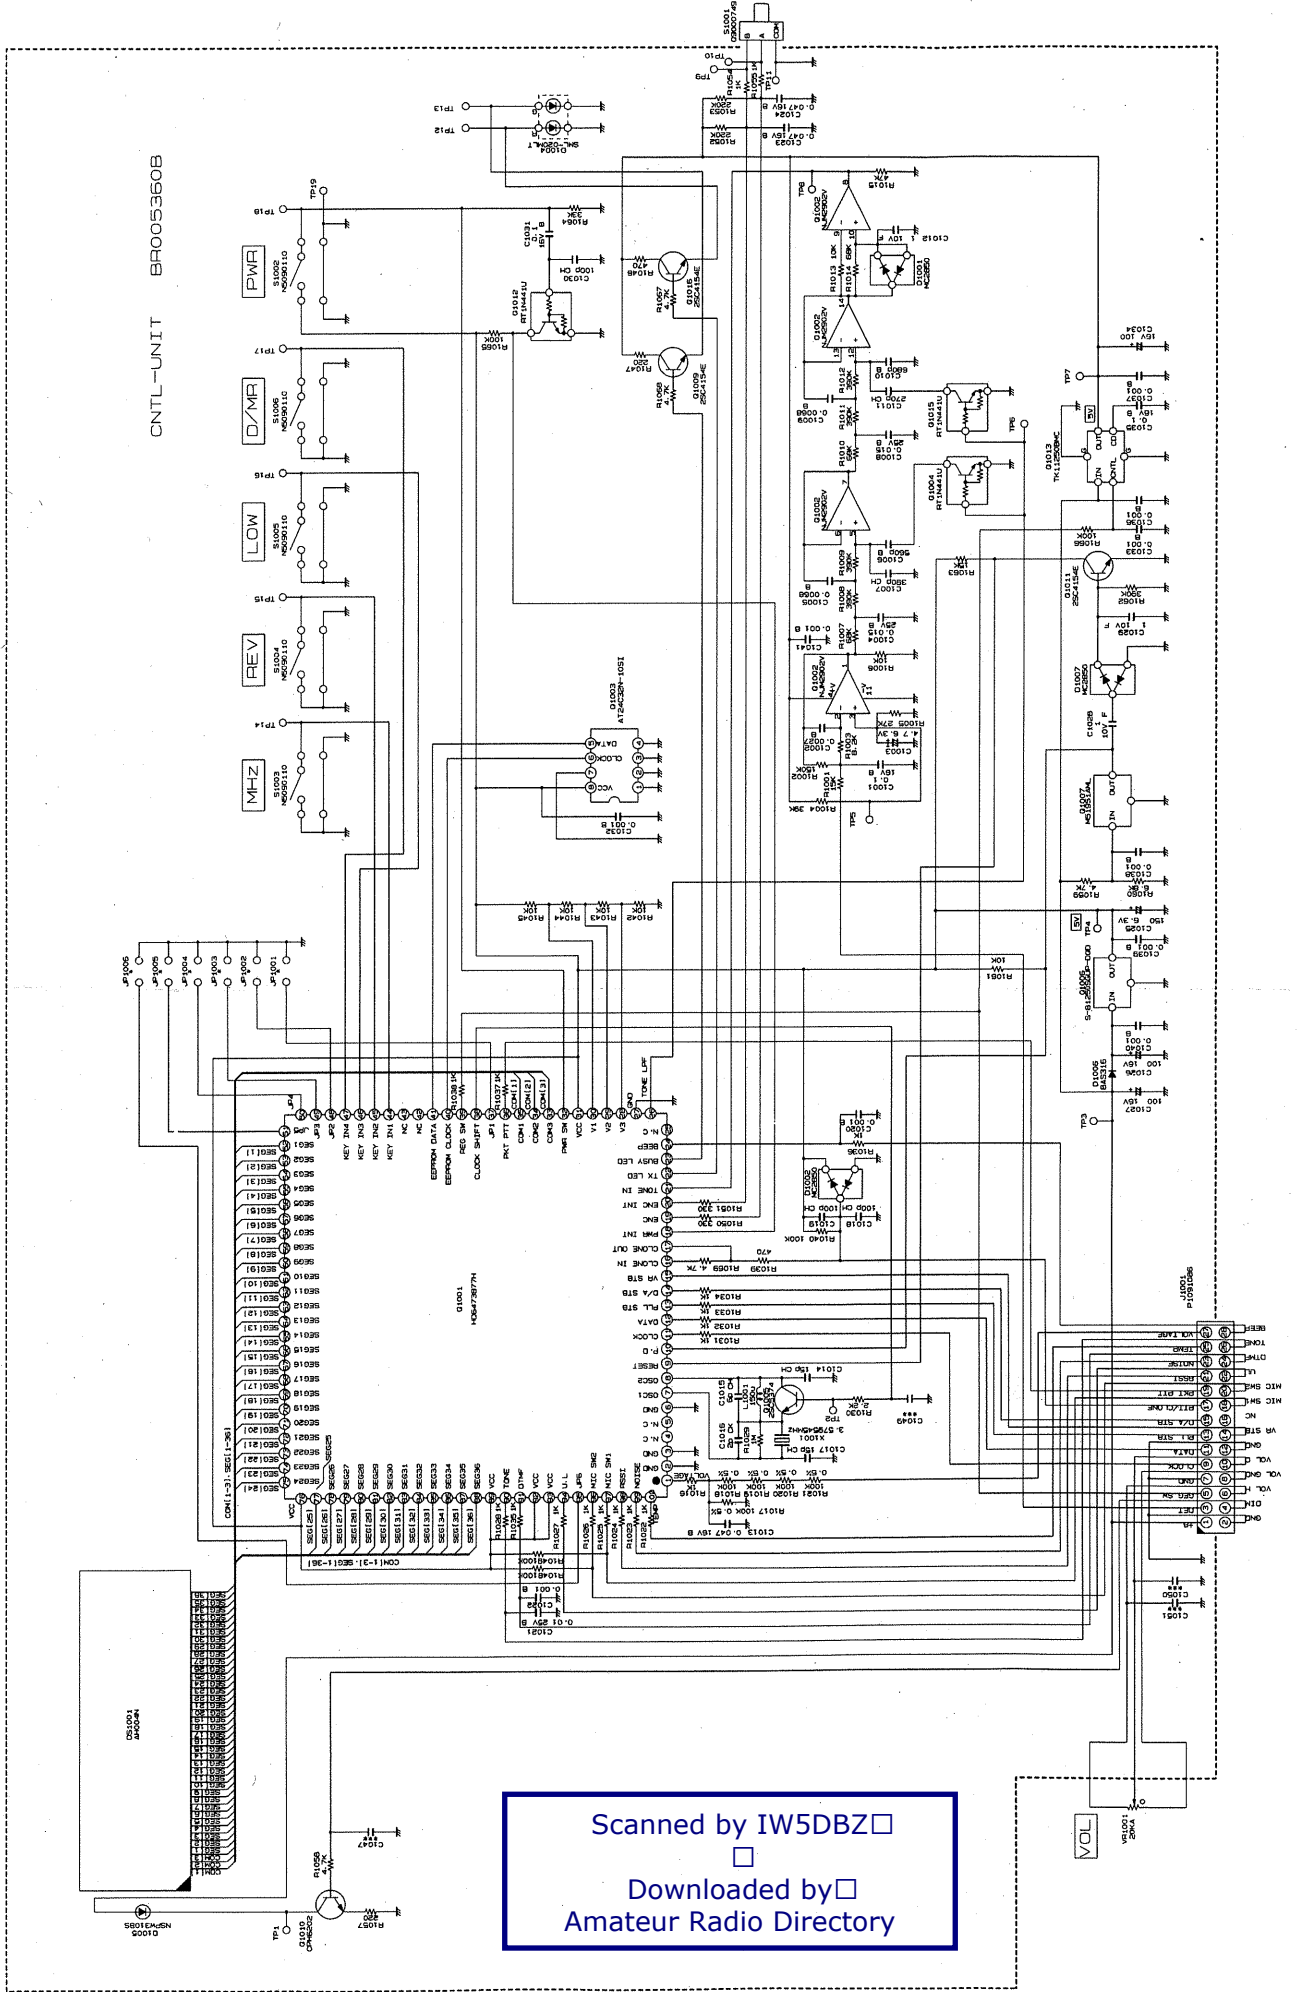

# FT-1500M CIRCUIT DIAGRAM

Scanned by IW5DBZ  
Downloaded by Amateur Radio Directory

137-174MHZ

DC 13.8V

Scanned by IW5DBZ  
 Downloaded by Amateur Radio Directory

MAIN-UNIT  
BR005350B

Scanned by IW5DBZ  
Downloaded by Amateur Radio Directory

Downloaded by  
RadioAmateur.EU

Downloaded by  
RadioAmateur.EU

BA0223600  
>ADG123

PRIME  
SONO1  
50 3.5W  
KOREA  
G7