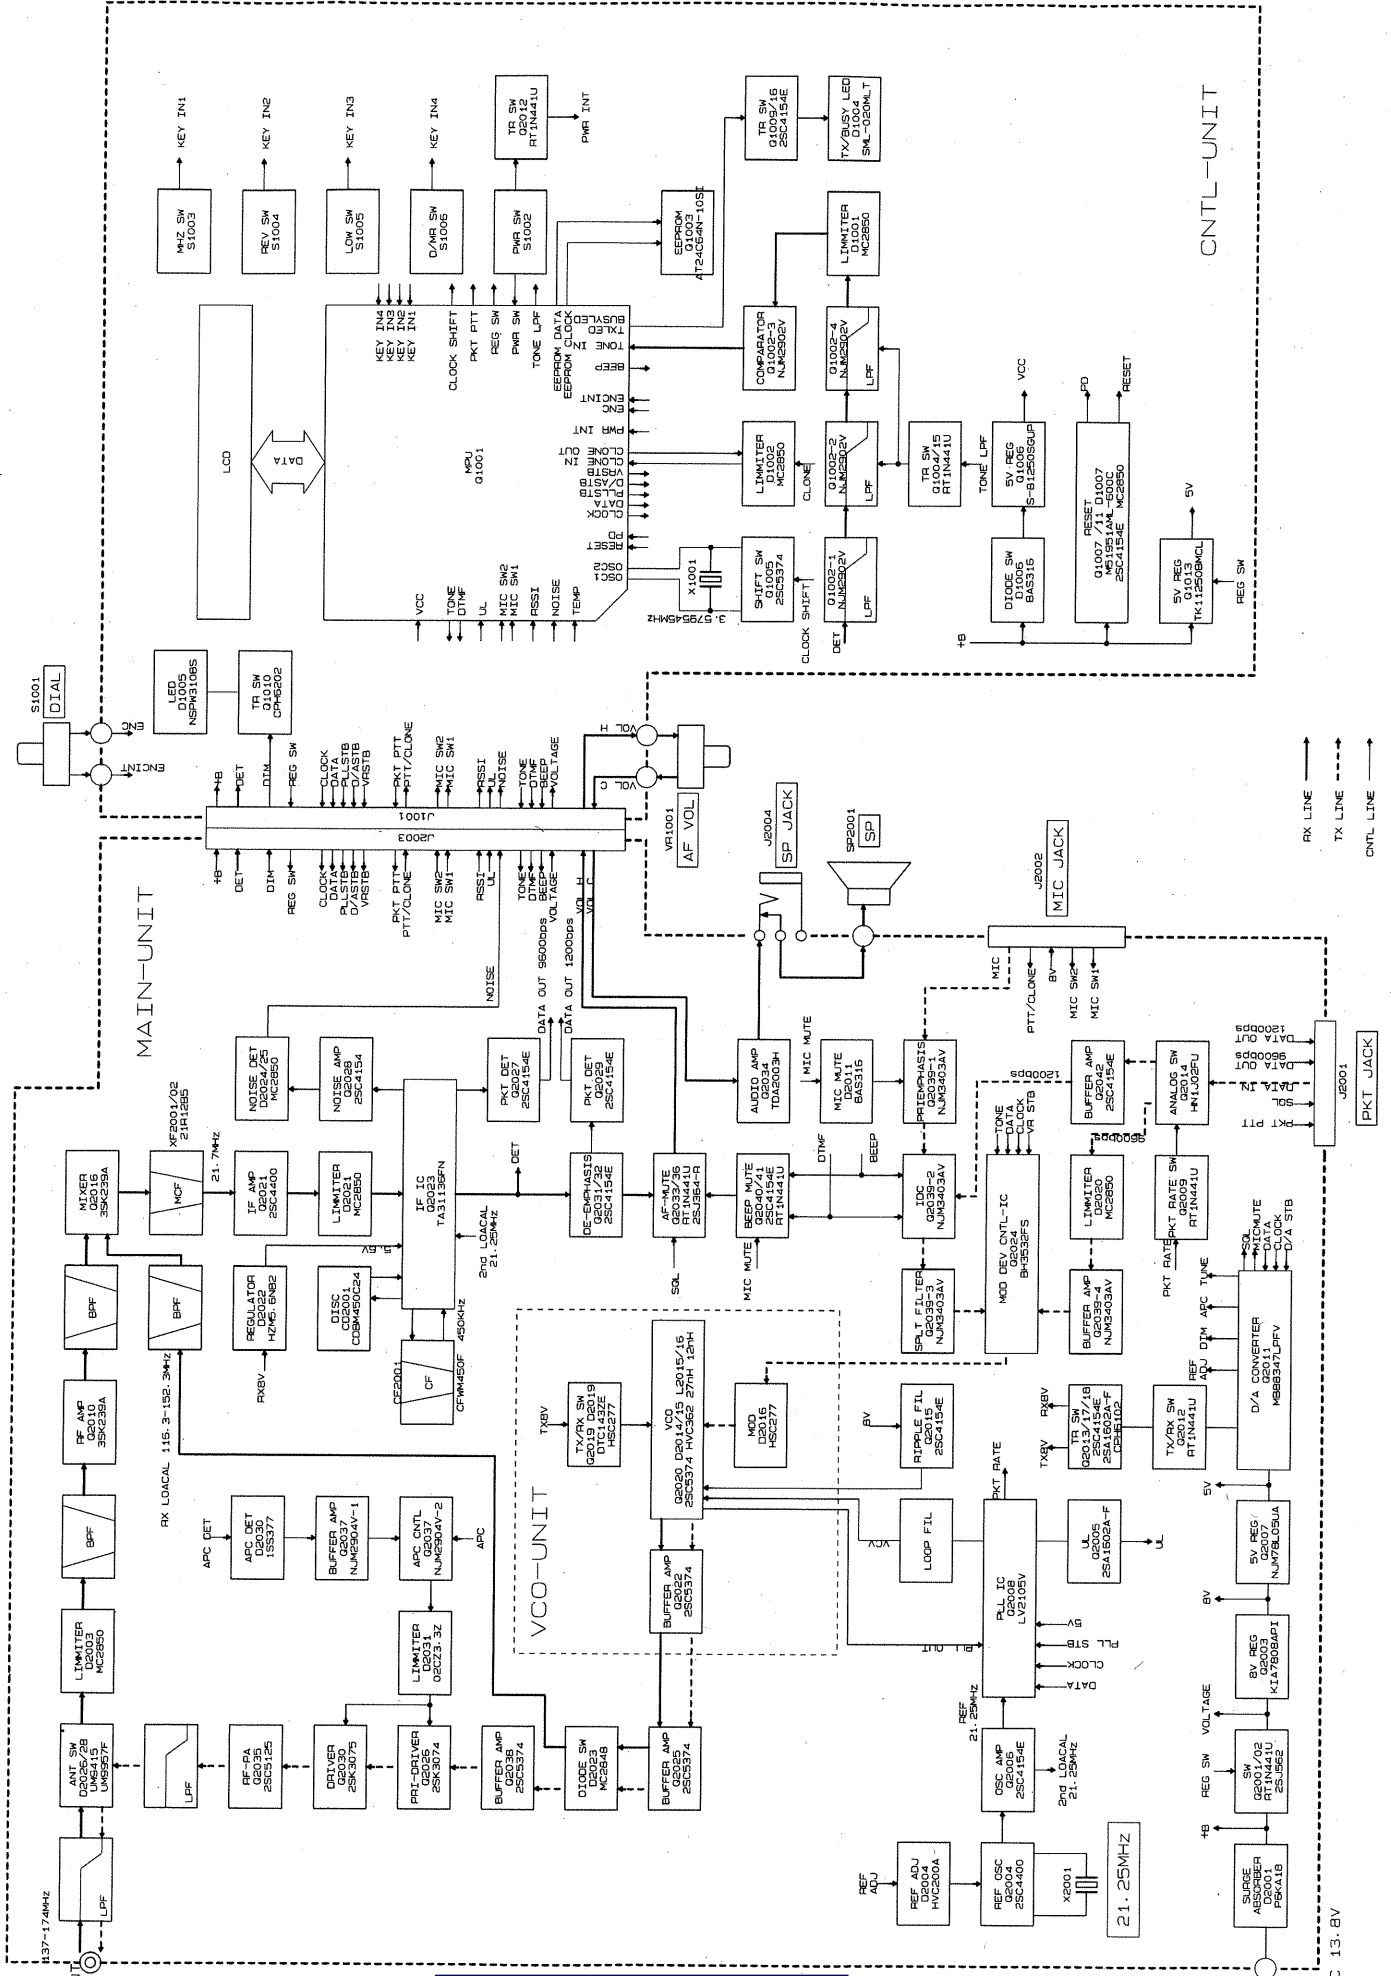

# FT-1500M CIRCUIT DIAGRAM

Scanned by IW5DBZ  
Downloaded by Amateur Radio Directory

137-174MHZ

DC 13.8V

Scanned by IW5DBZ  
 Downloaded by Amateur Radio Directory

MAIN-UNIT  
BR005350B

Scanned by IW5DBZ  
Downloaded by Amateur Radio Directory

Downloaded by  
RadioAmateur.EU

Downloaded by  
RadioAmateur.EU

BA0223600  
>ADG123

PRIME  
SONO1  
50 3.5W  
KOREA  
G7