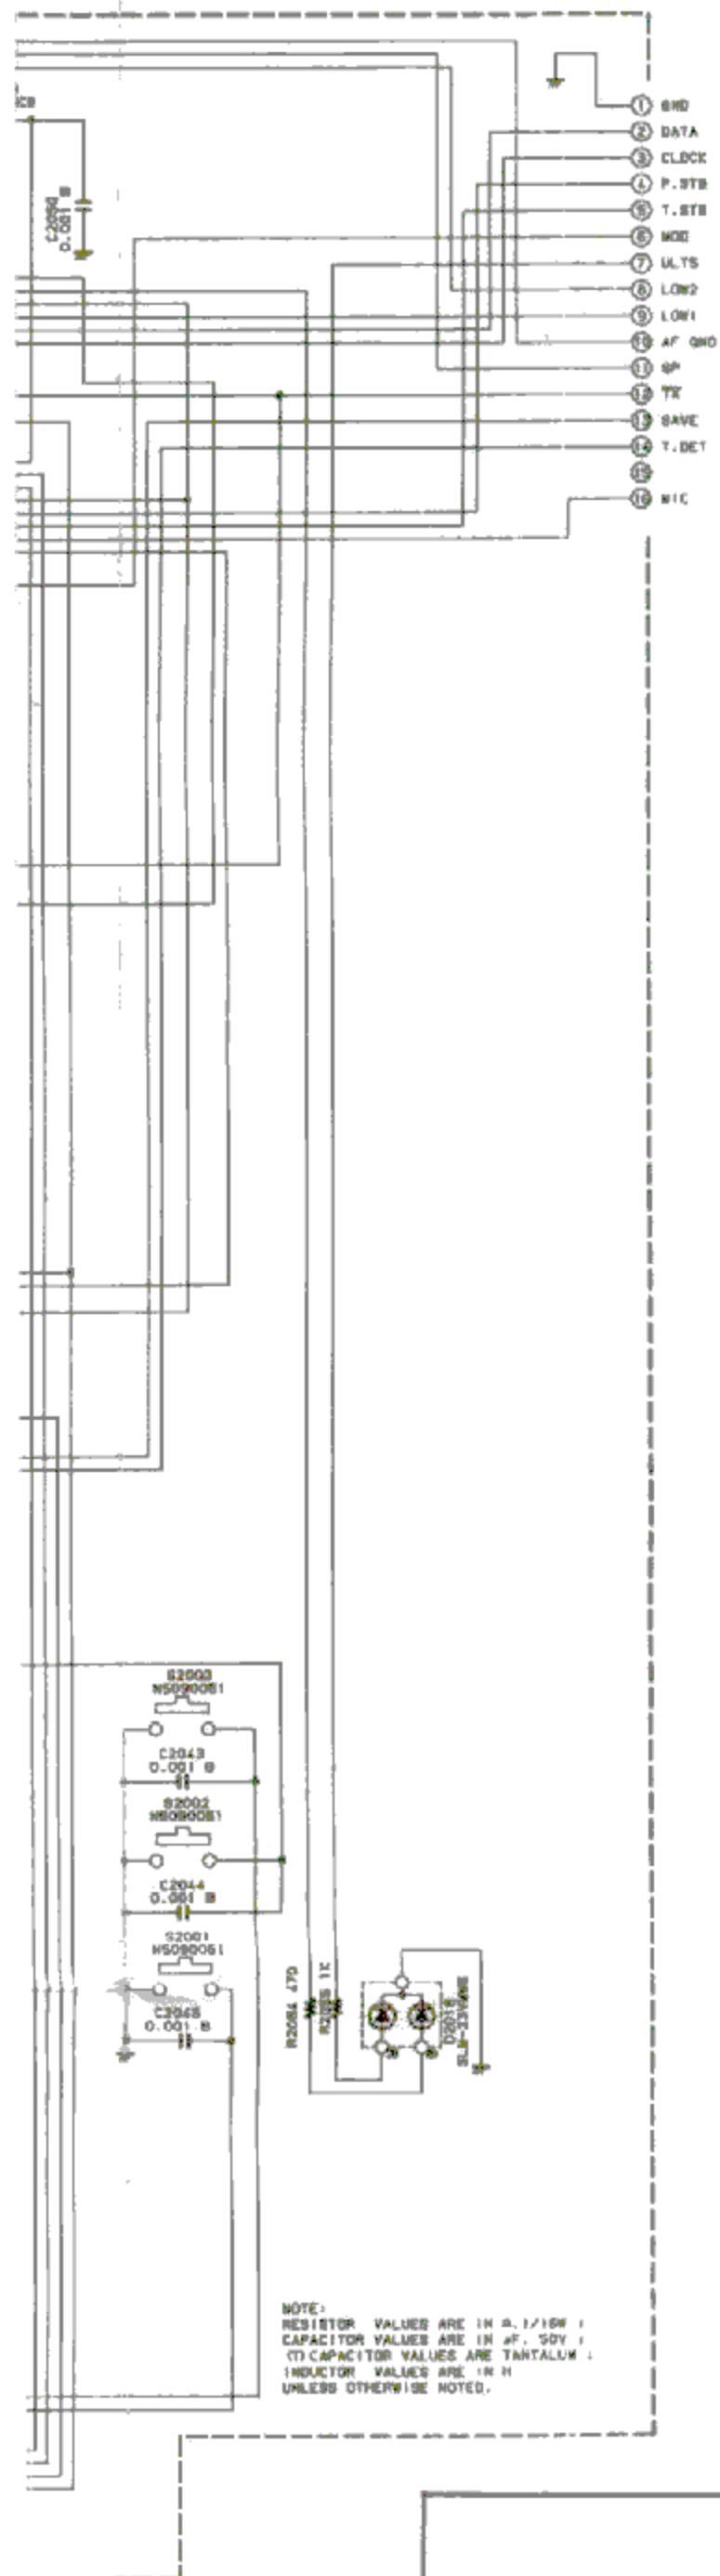

# FT-415 Circuit Diagram

Downloaded by  Amateur Radio Directory   
[www.hamdirectory.info](http://www.hamdirectory.info)

IF UNIT F3213102B

PAG-UNIT  
F3237101

CLOCK UNIT  
F3249101

VR-UNIT F3211000

Downloaded by  Amateur Radio Directory   
[www.hamdirectory.info](http://www.hamdirectory.info)