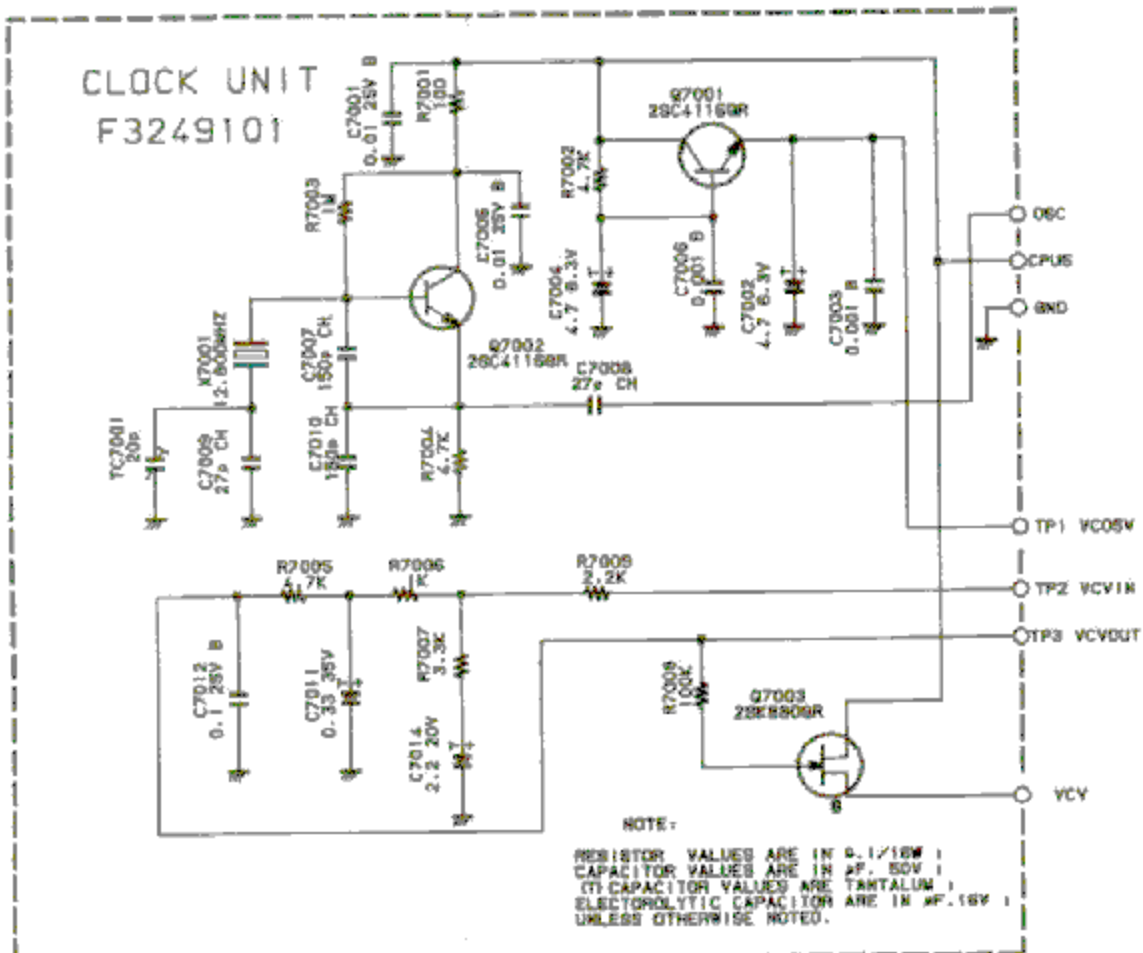

# FT-415 Circuit Diagram

Downloaded by  Amateur Radio Directory   
[www.hamdirectory.info](http://www.hamdirectory.info)

IF UNIT F3213102B

PAG-UNIT  
F3237101

CLOCK UNIT  
F3249101

VR-UNIT F3211000

Downloaded by  Amateur Radio Directory   
[www.hamdirectory.info](http://www.hamdirectory.info)