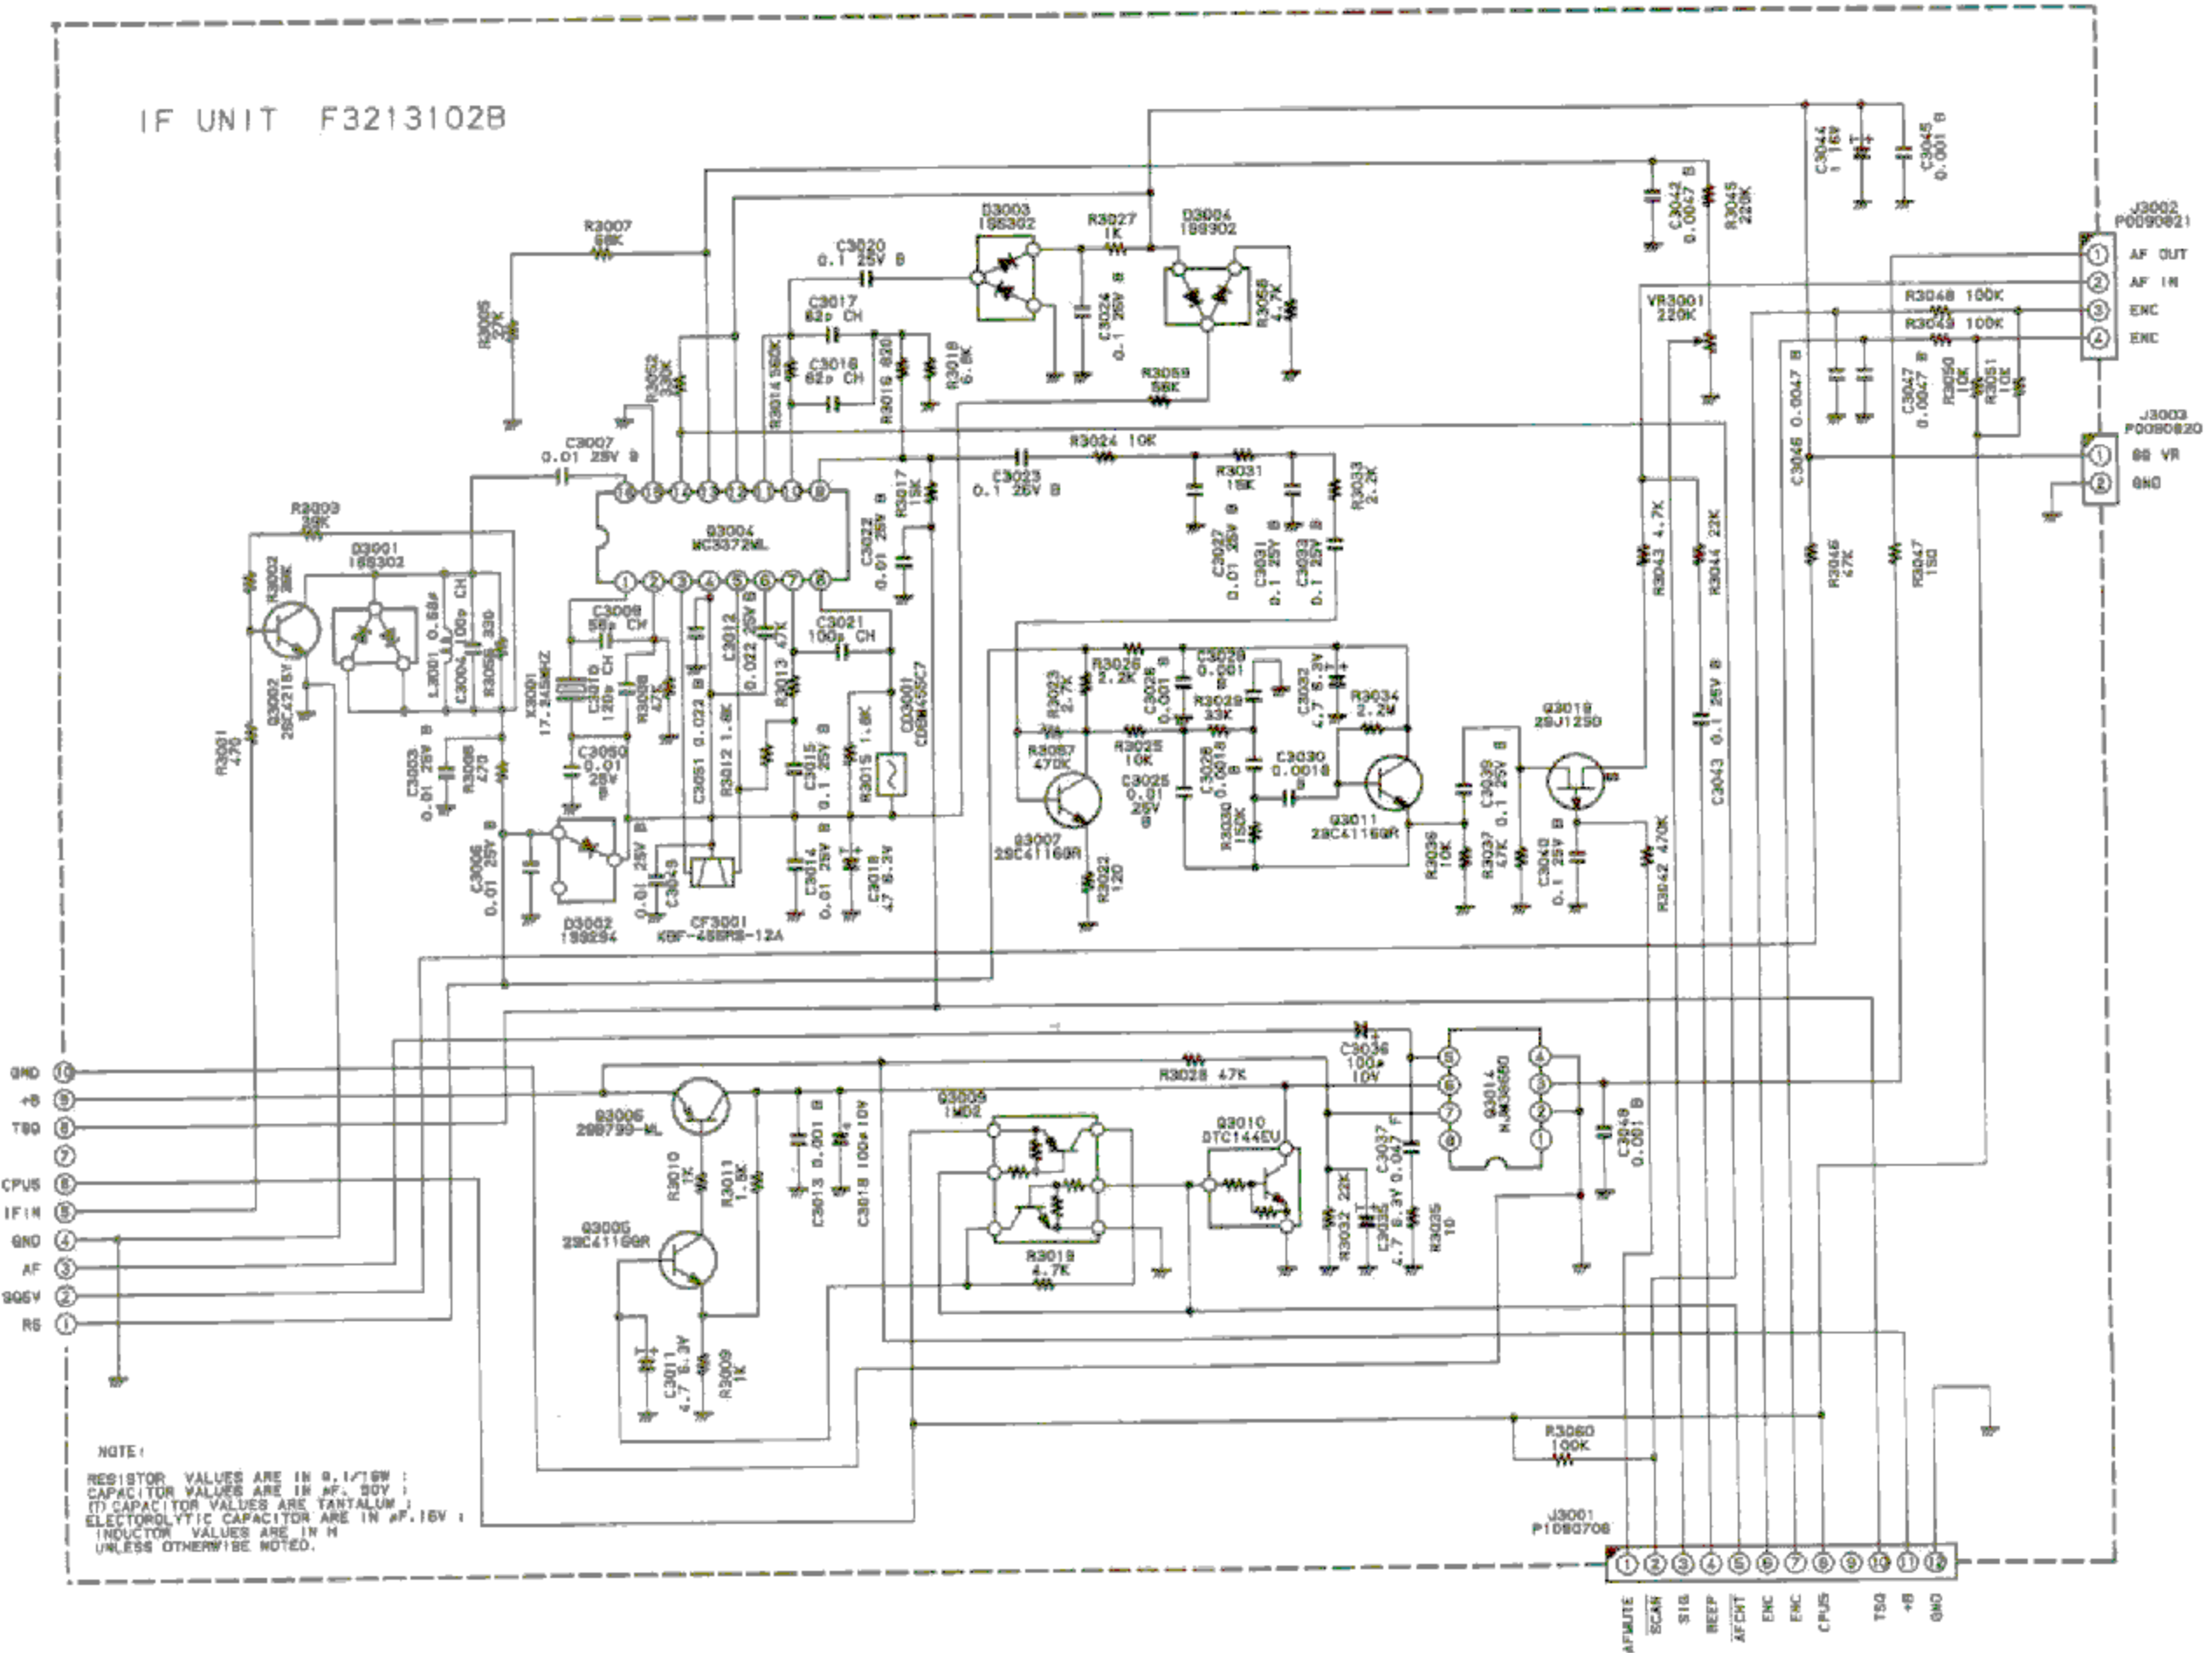

# FT-415 Circuit Diagram

Downloaded by  Amateur Radio Directory   
[www.hamdirectory.info](http://www.hamdirectory.info)

IF UNIT F3213102B

PAG-UNIT  
F3237101

CLOCK UNIT  
F3249101

VR-UNIT F3211000

Downloaded by  Amateur Radio Directory   
[www.hamdirectory.info](http://www.hamdirectory.info)