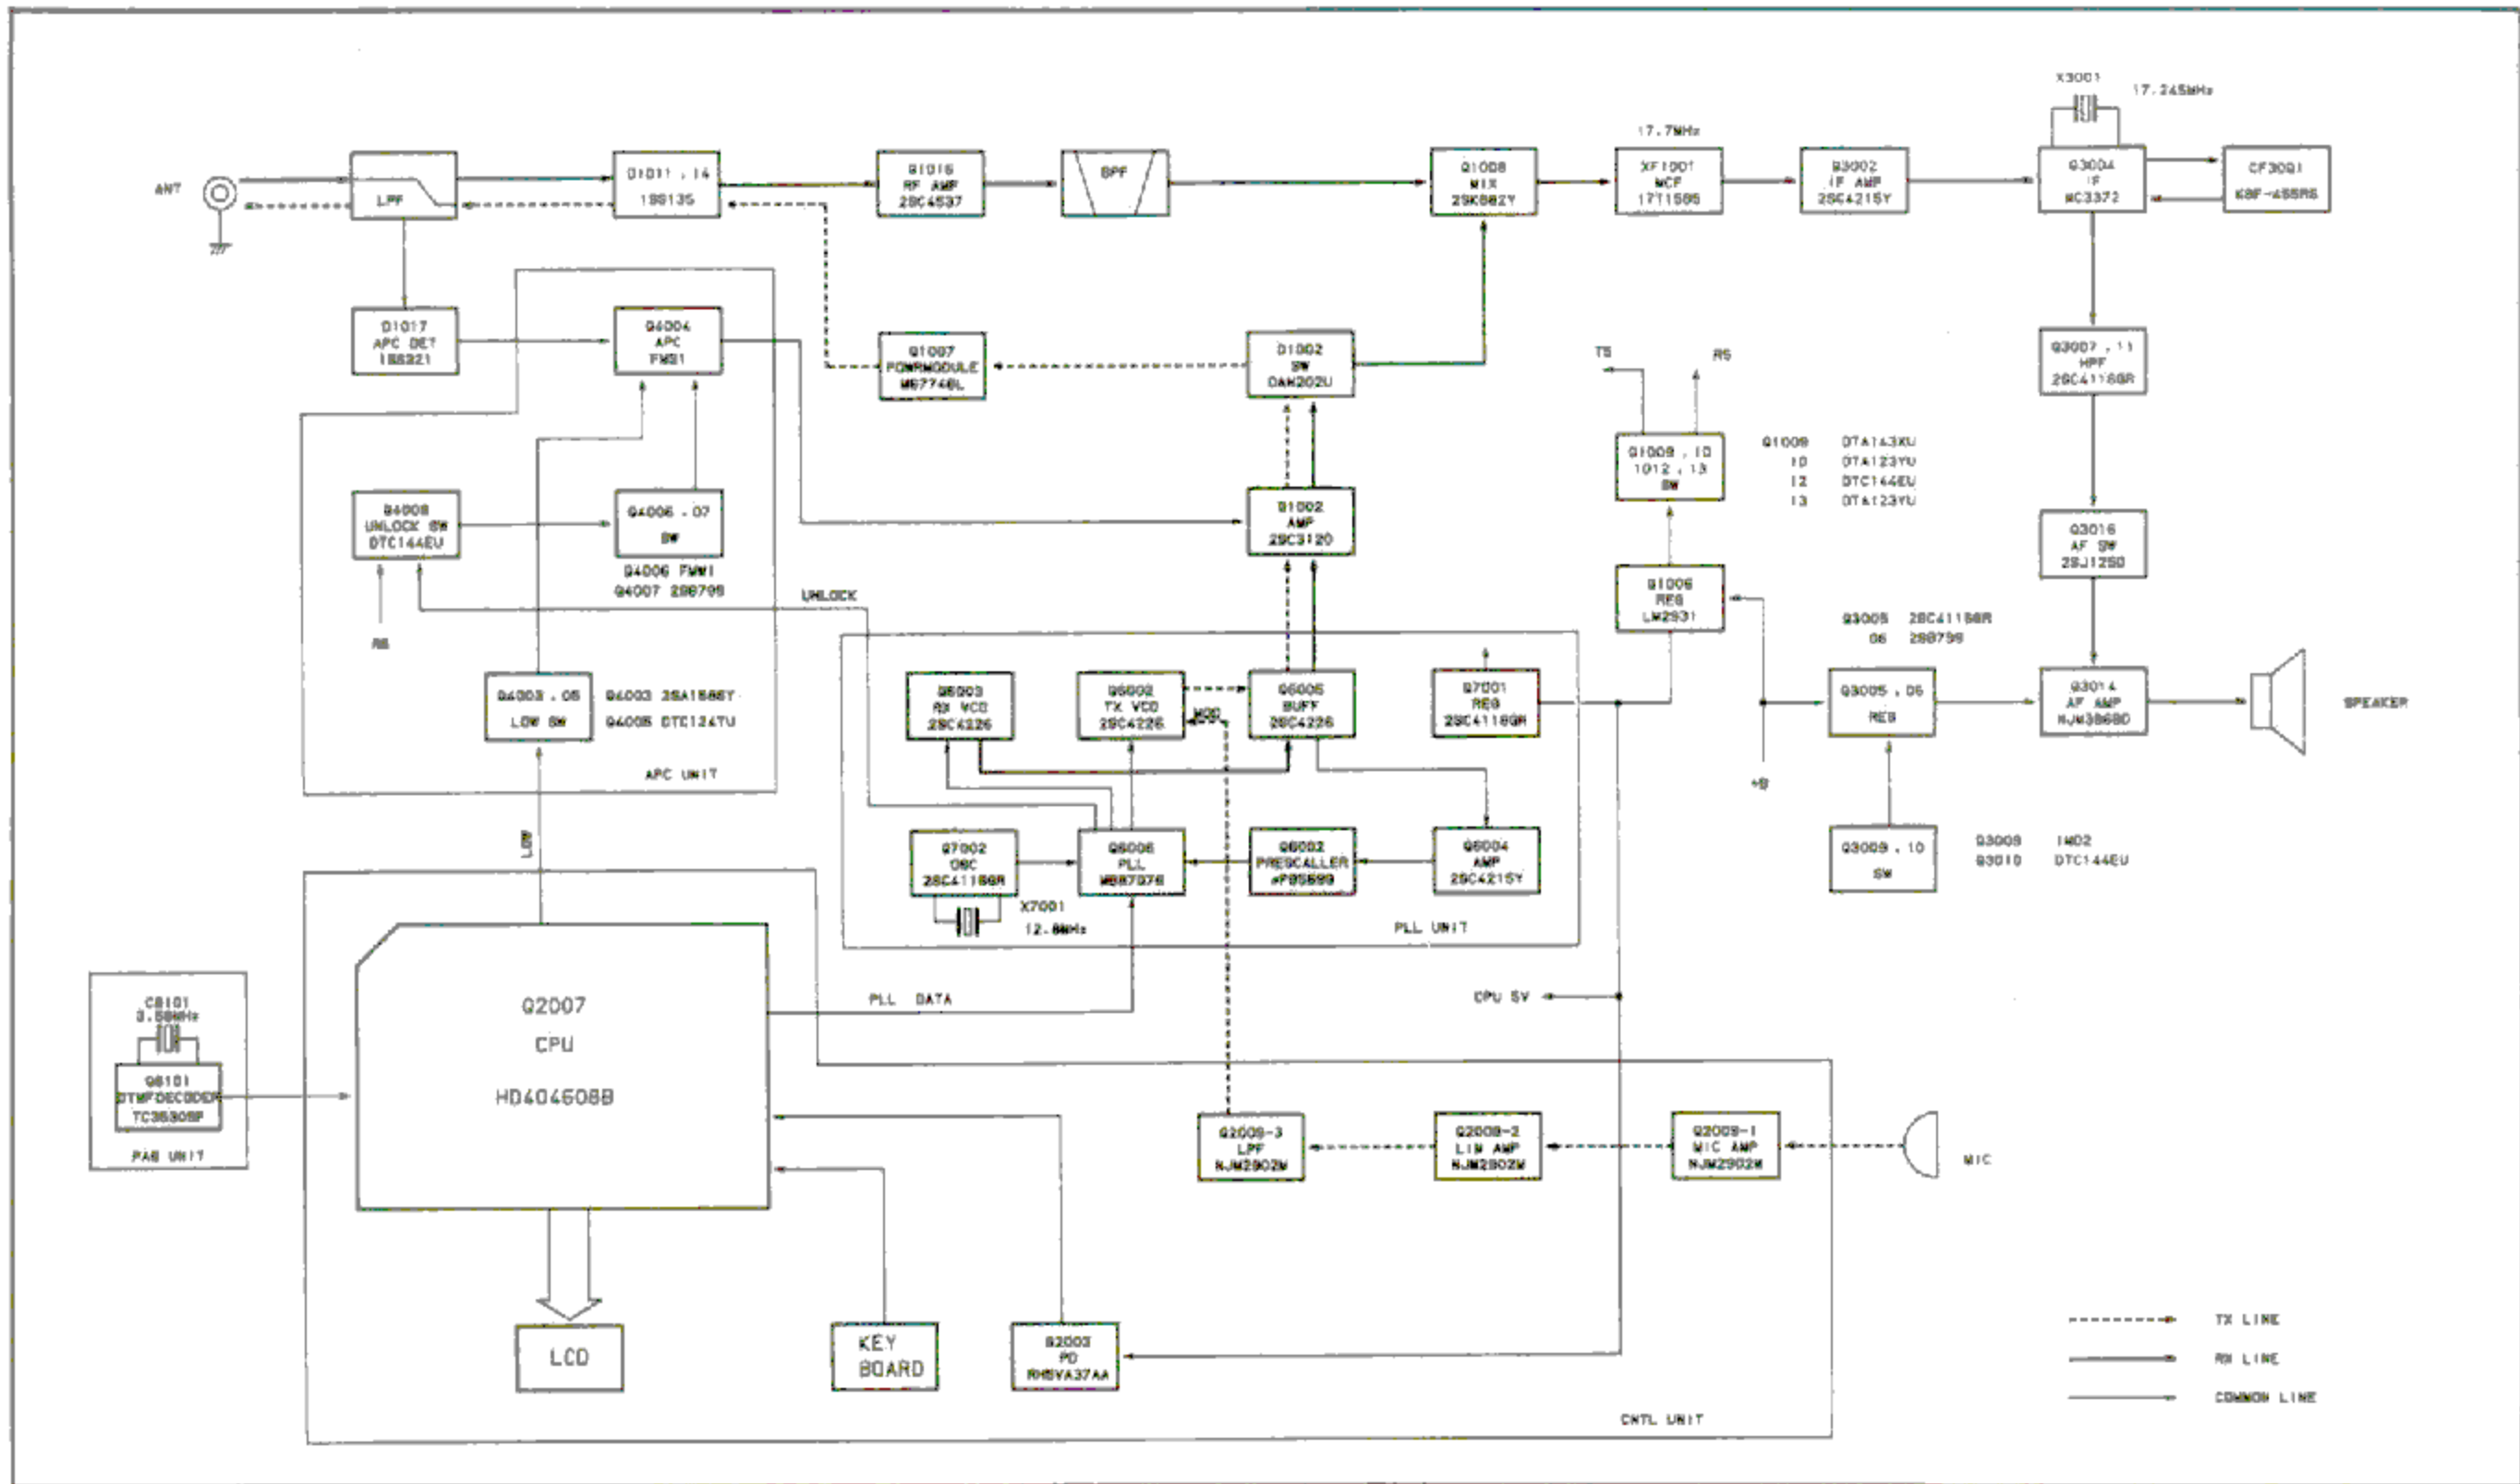

# FT-415 Circuit Diagram

Downloaded by  Amateur Radio Directory   
[www.hamdirectory.info](http://www.hamdirectory.info)

IF UNIT F3213102B

PAG-UNIT  
F3237101

CLOCK UNIT  
F3249101

VR-UNIT F3211000

Downloaded by  Amateur Radio Directory   
[www.hamdirectory.info](http://www.hamdirectory.info)