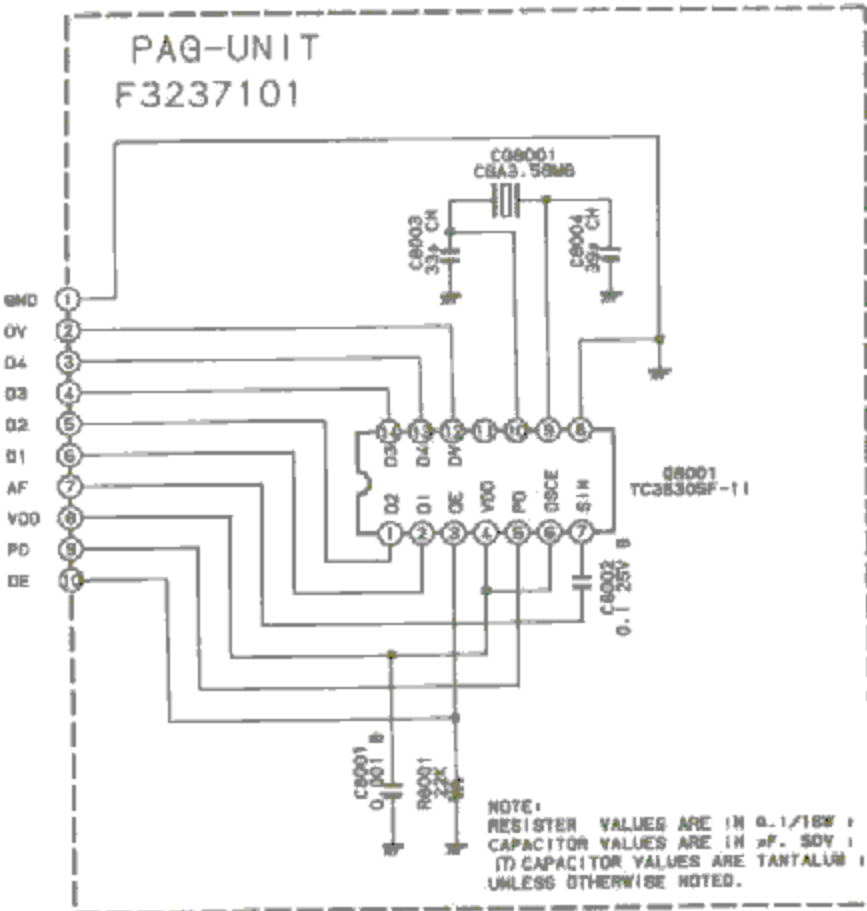

# FT-415 Circuit Diagram

Downloaded by  Amateur Radio Directory   
[www.hamdirectory.info](http://www.hamdirectory.info)

IF UNIT F3213102B

PAG-UNIT  
F3237101

CLOCK UNIT  
F3249101

VR-UNIT F3211000

Downloaded by  Amateur Radio Directory   
[www.hamdirectory.info](http://www.hamdirectory.info)