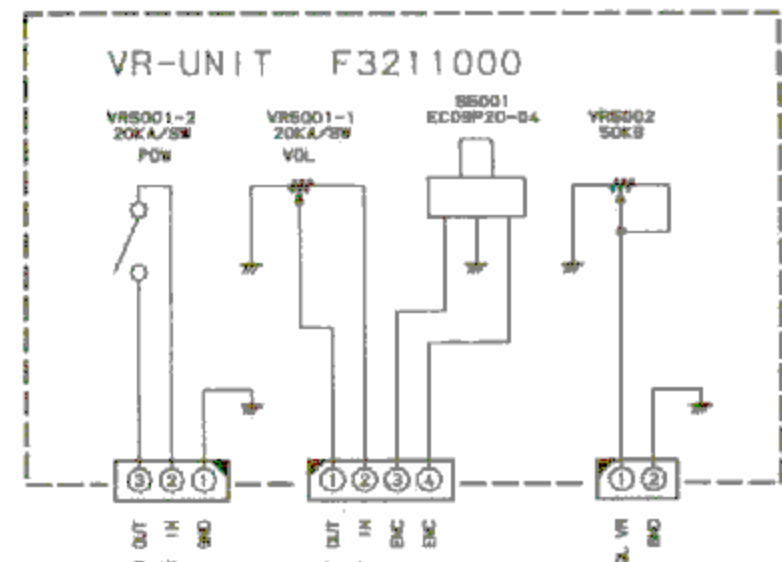

# FT-415 Circuit Diagram

Downloaded by  Amateur Radio Directory   
[www.hamdirectory.info](http://www.hamdirectory.info)

IF UNIT F3213102B

PAG-UNIT  
F3237101

CLOCK UNIT  
F3249101

VR-UNIT F3211000

Downloaded by  Amateur Radio Directory   
[www.hamdirectory.info](http://www.hamdirectory.info)