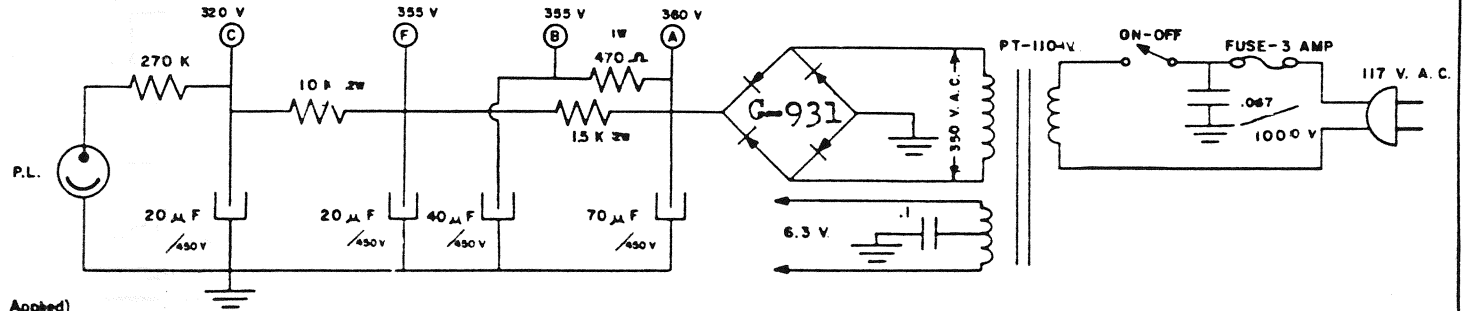

NOTE: Voltage reading with 20,000 Ω /volt meter.

POST OFFICE BOX 515

AREA CODE 1201 1 923 6700

MODEL NO. GS-12 ROCKET 2

Tube Location:

7591 7591 7199 12AX7

LINDEN, NEW JERSEY

(Part Applied)

* Module M-1 factory replacement only.