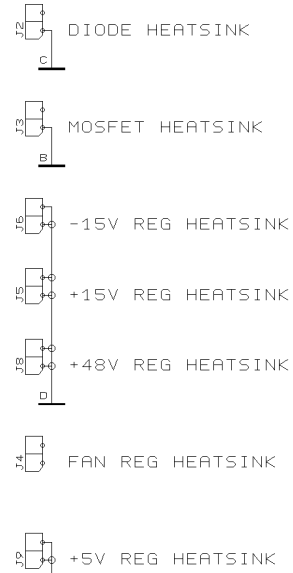

POWER MIXER PMX1000

REVISIONS		B (19/12/03)	
DRAWN	SASA	CHECKED	DATE 12.07. 4 14:28

PROJECT  
SPS400  
POWER SUPPLY 400W  
SCHEMATICS  
SHEET 1 OF 2 SHEETS TOTAL

REVISIONS	B	
DRAWN	SASA	CHECKED
DATE	12.07. 4	14:28