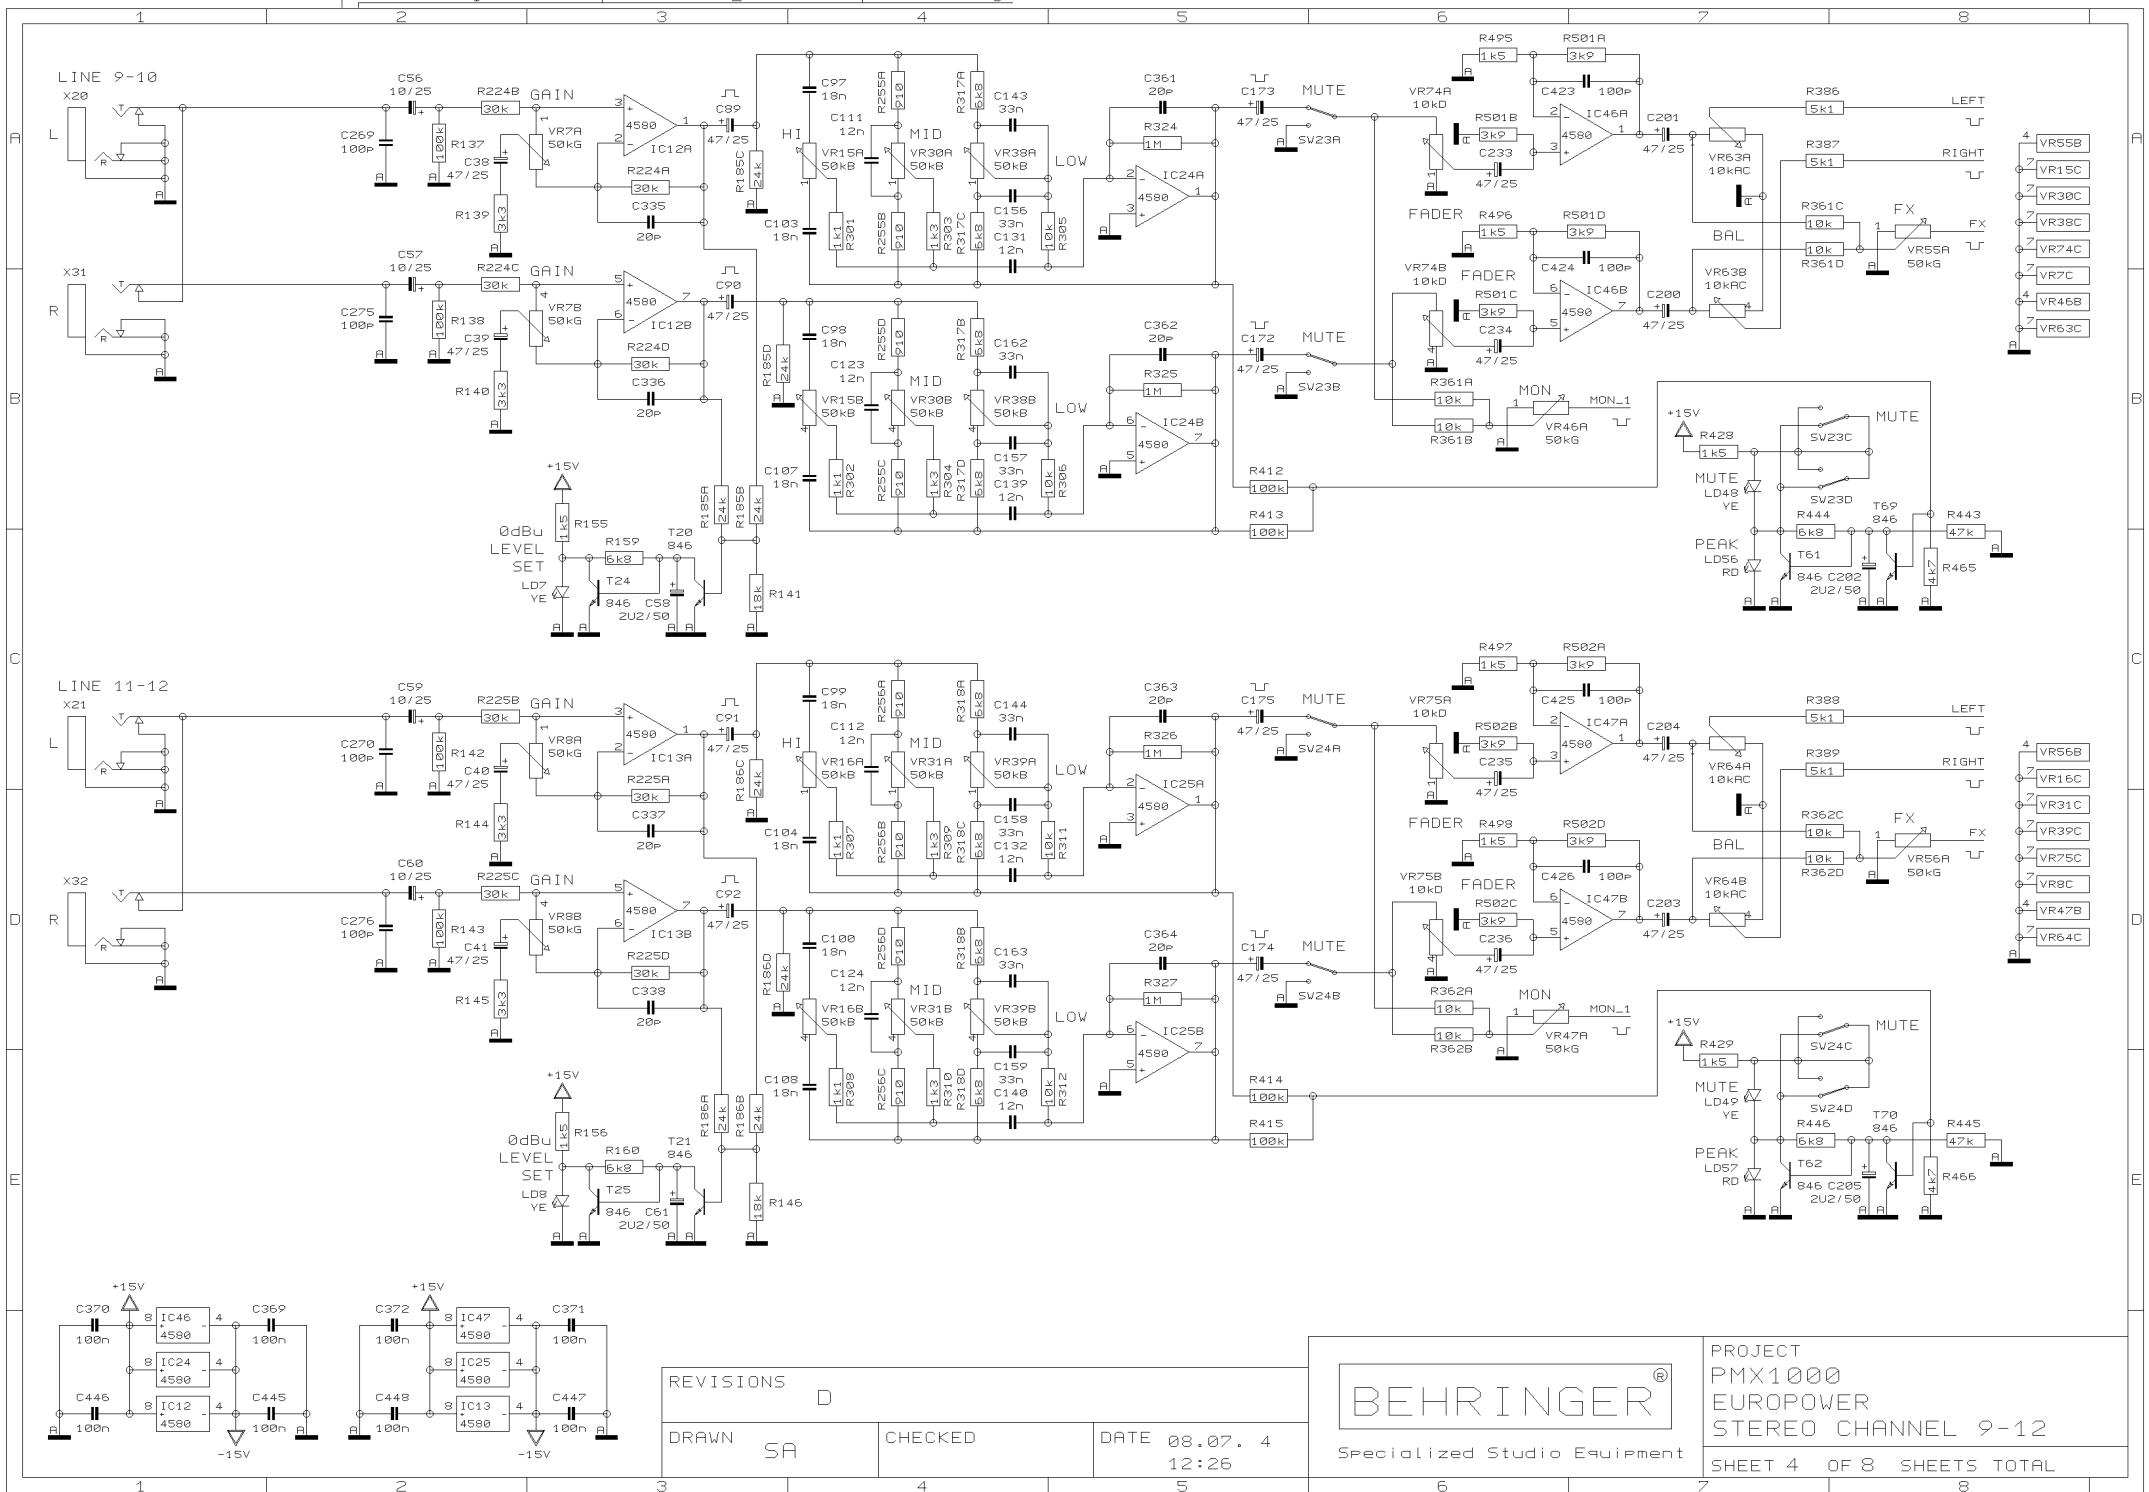

- 4 VR54B
- 7 VR14C
- 7 VR29C
- 7 VR37C
- 7 VR73C
- 7 VR6C
- 4 VR45B
- 7 VR62C

REVISIONS D

DRAWN SA

CHECKED

DATE 08.07.4  
12:26

PROJECT  
PMX1000  
EUROPOWER  
STEREO CHANNEL 5-8  
SHEET 3 OF 8 SHEETS TOTAL