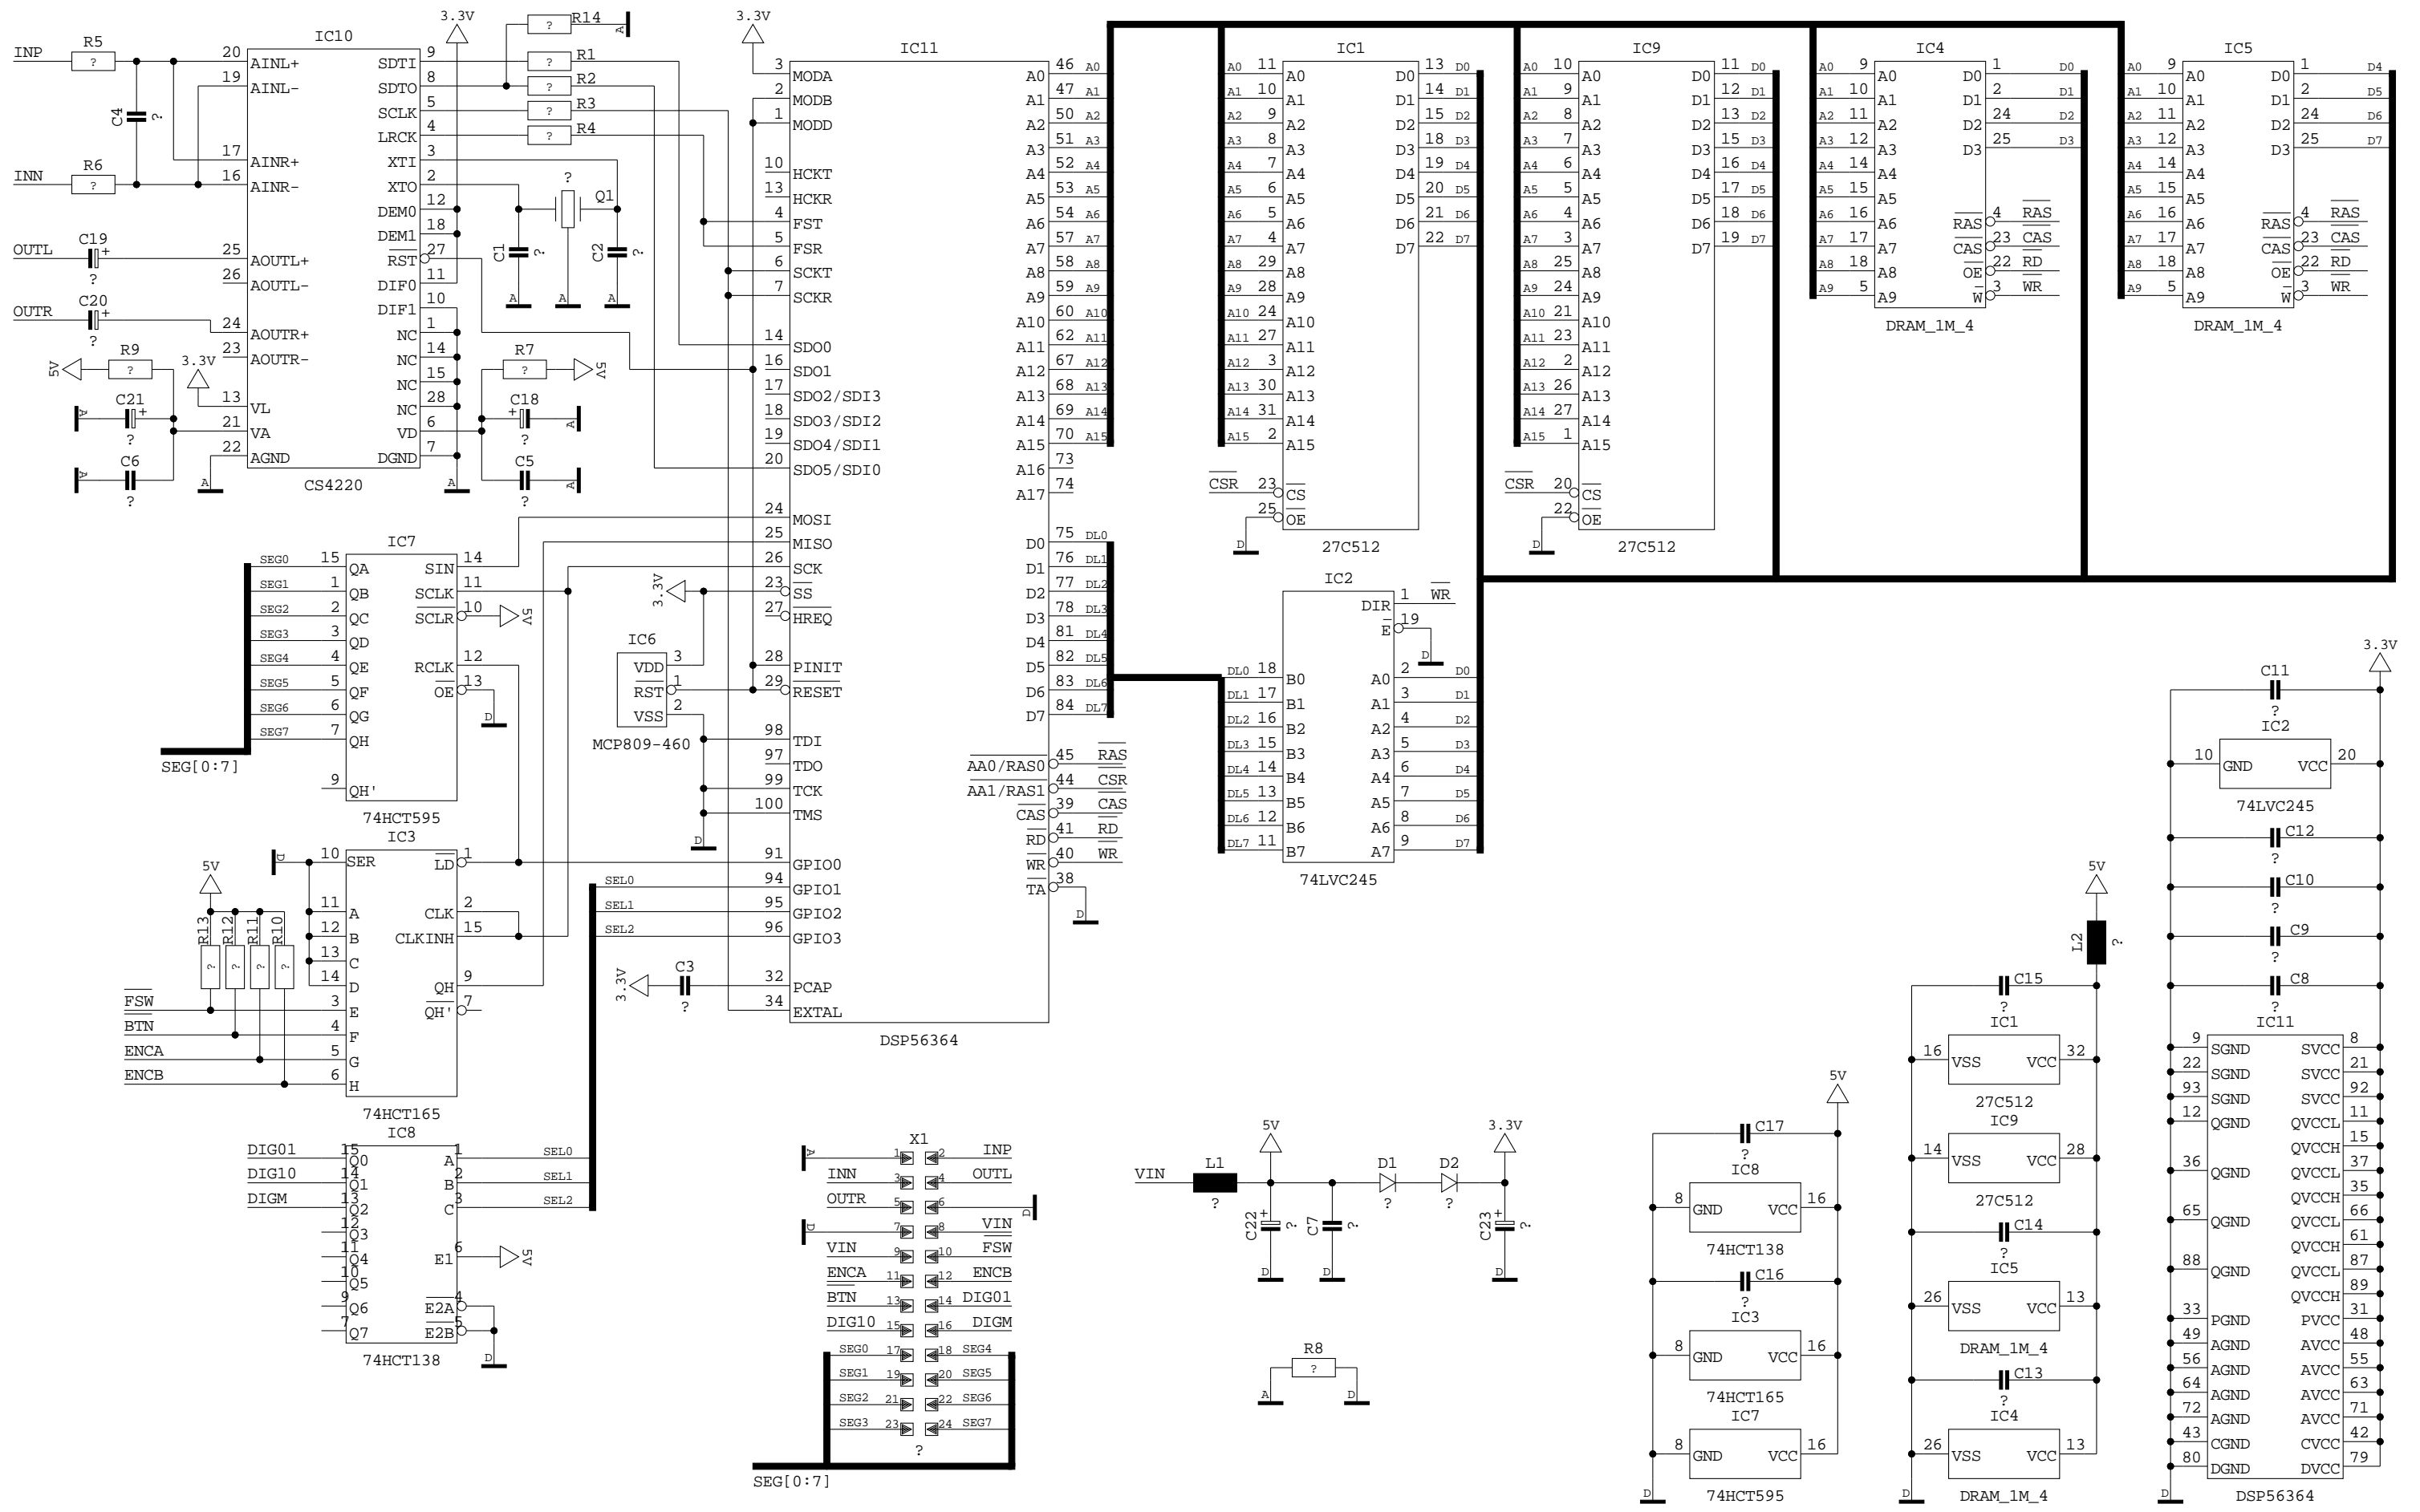

PROJECT  
PMX1000  
EUROPOWER  
LED METER & FX RETURN

SHEET 8 OF 8 SHEETS TOTAL

REVISIONS		
A (March, 02. 2004)		
DRAWN	CHECKED	DATE
TZ		3-3-2004_16:49

**BEHRINGER**  
Specialized Studio Equipment

PROJECT	DPM5M	
SHEET	1 OF	1 SHEETS TOTAL