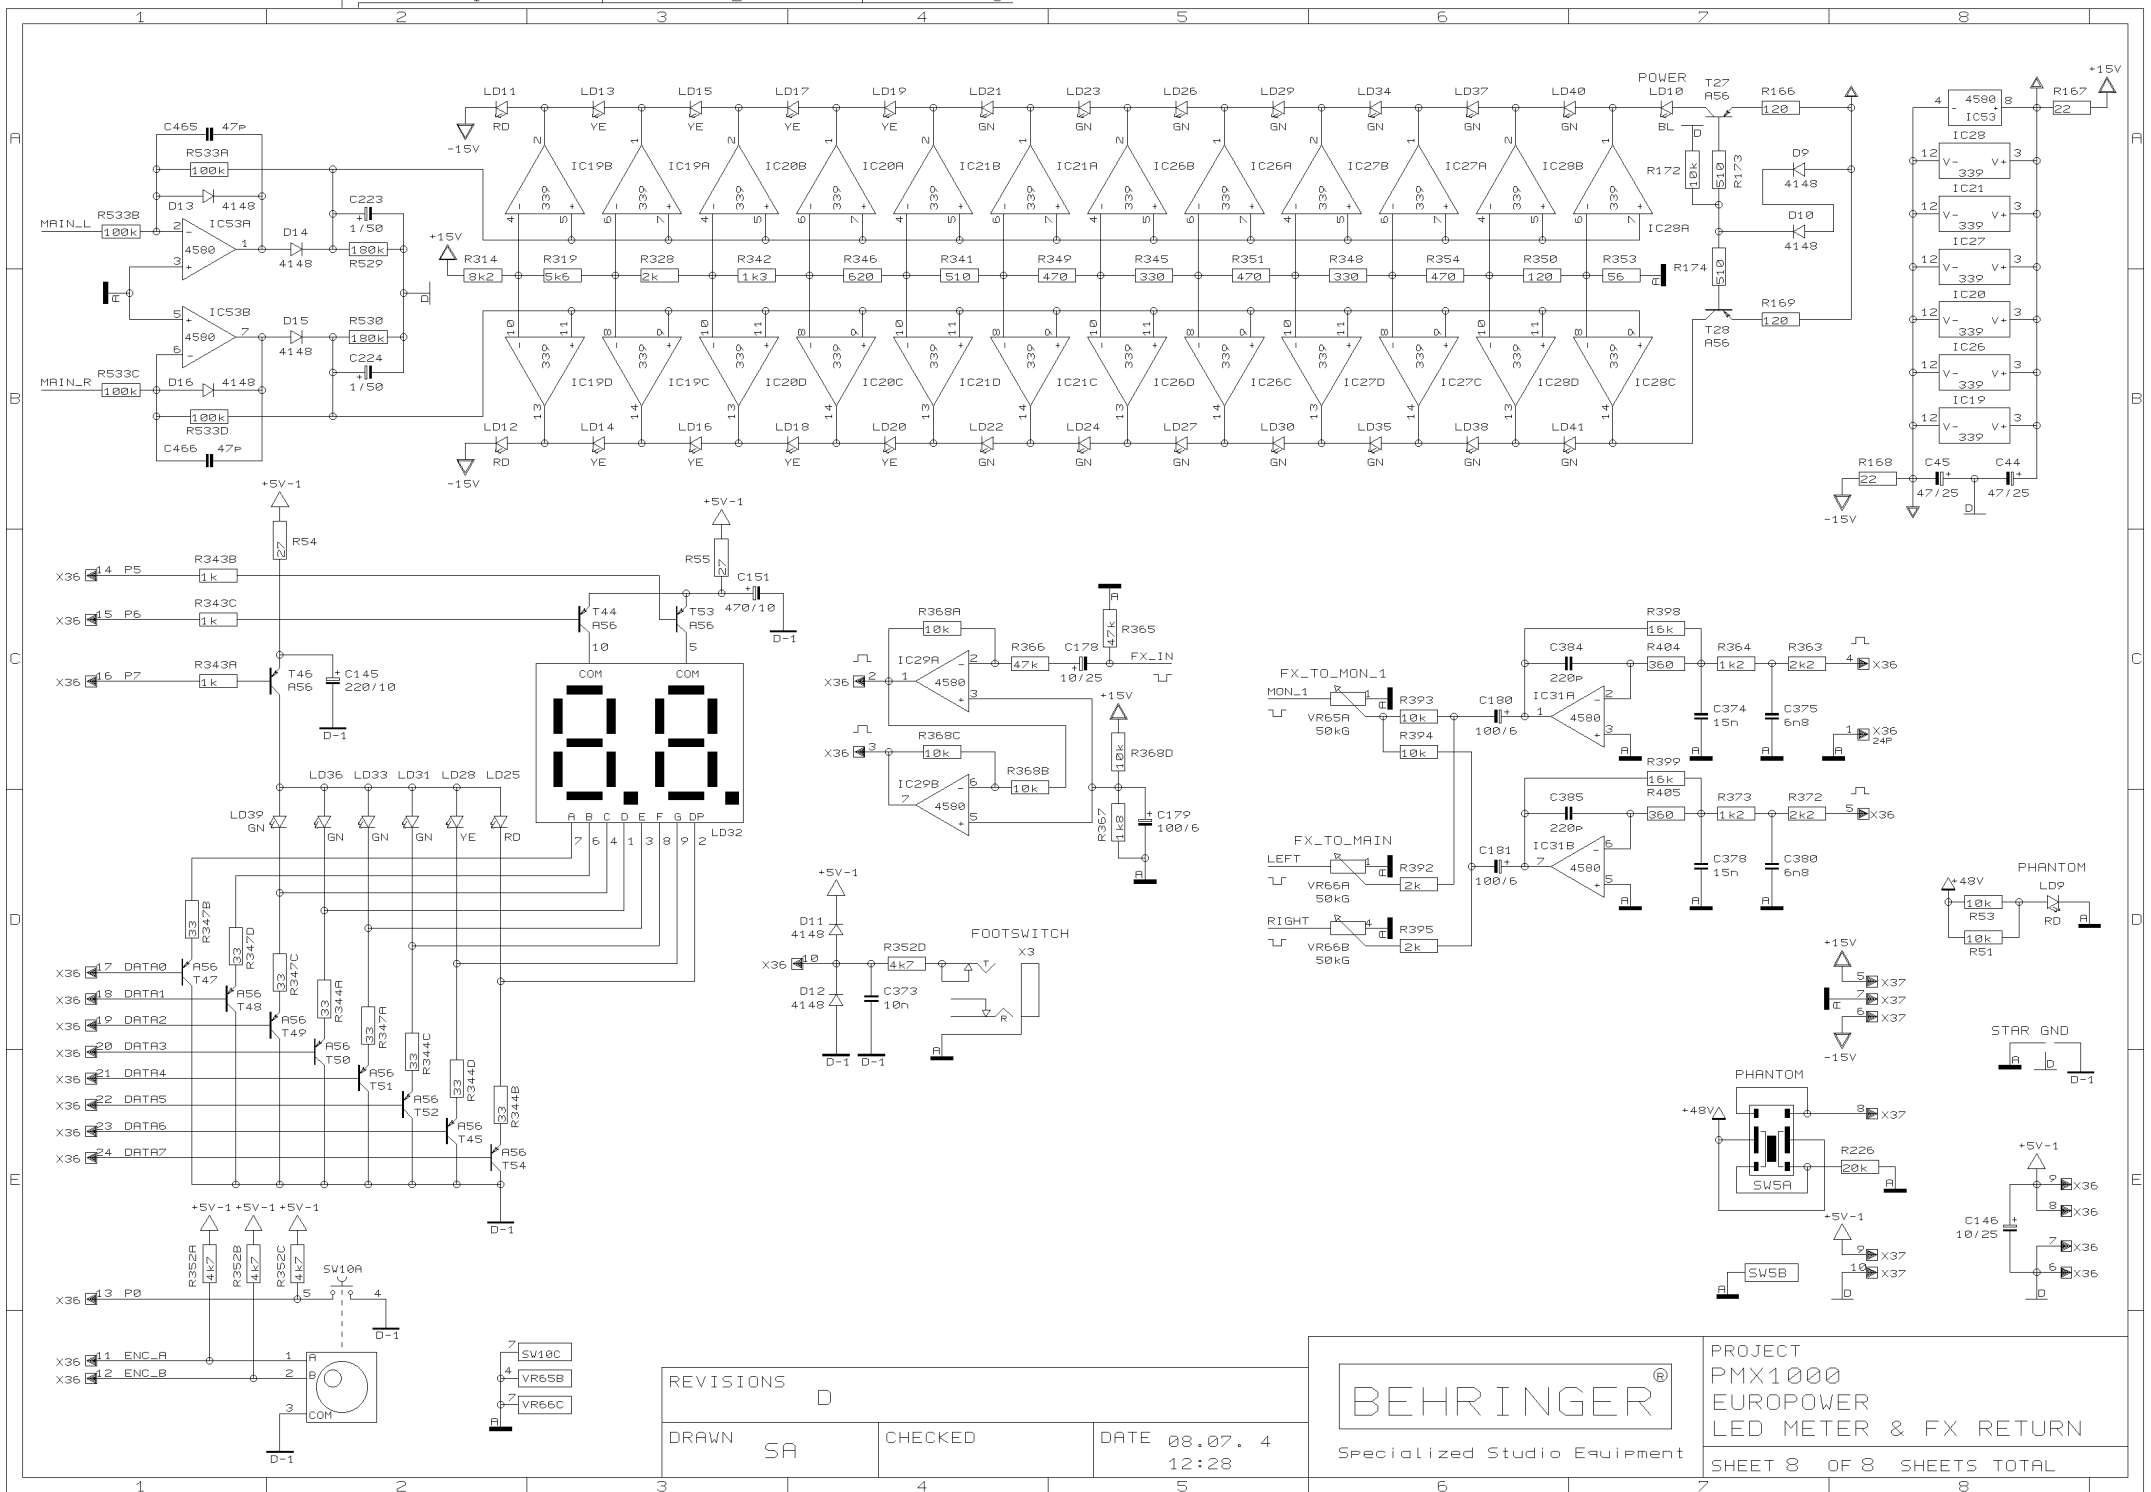

PROJECT  
PMX1000  
EUROPOWER  
SUBS/MON/FX/STBY/OUT  
SHEET 5 OF 8 SHEETS TOTAL

REVISIONS		D	
DRAWN	SA	CHECKED	
DATE 08.07. 4		12:28	

PROJECT  
 PMX1000  
 EUROPOWER  
 VOICE CANCELLER

SHEET 7 OF 8 SHEETS TOTAL