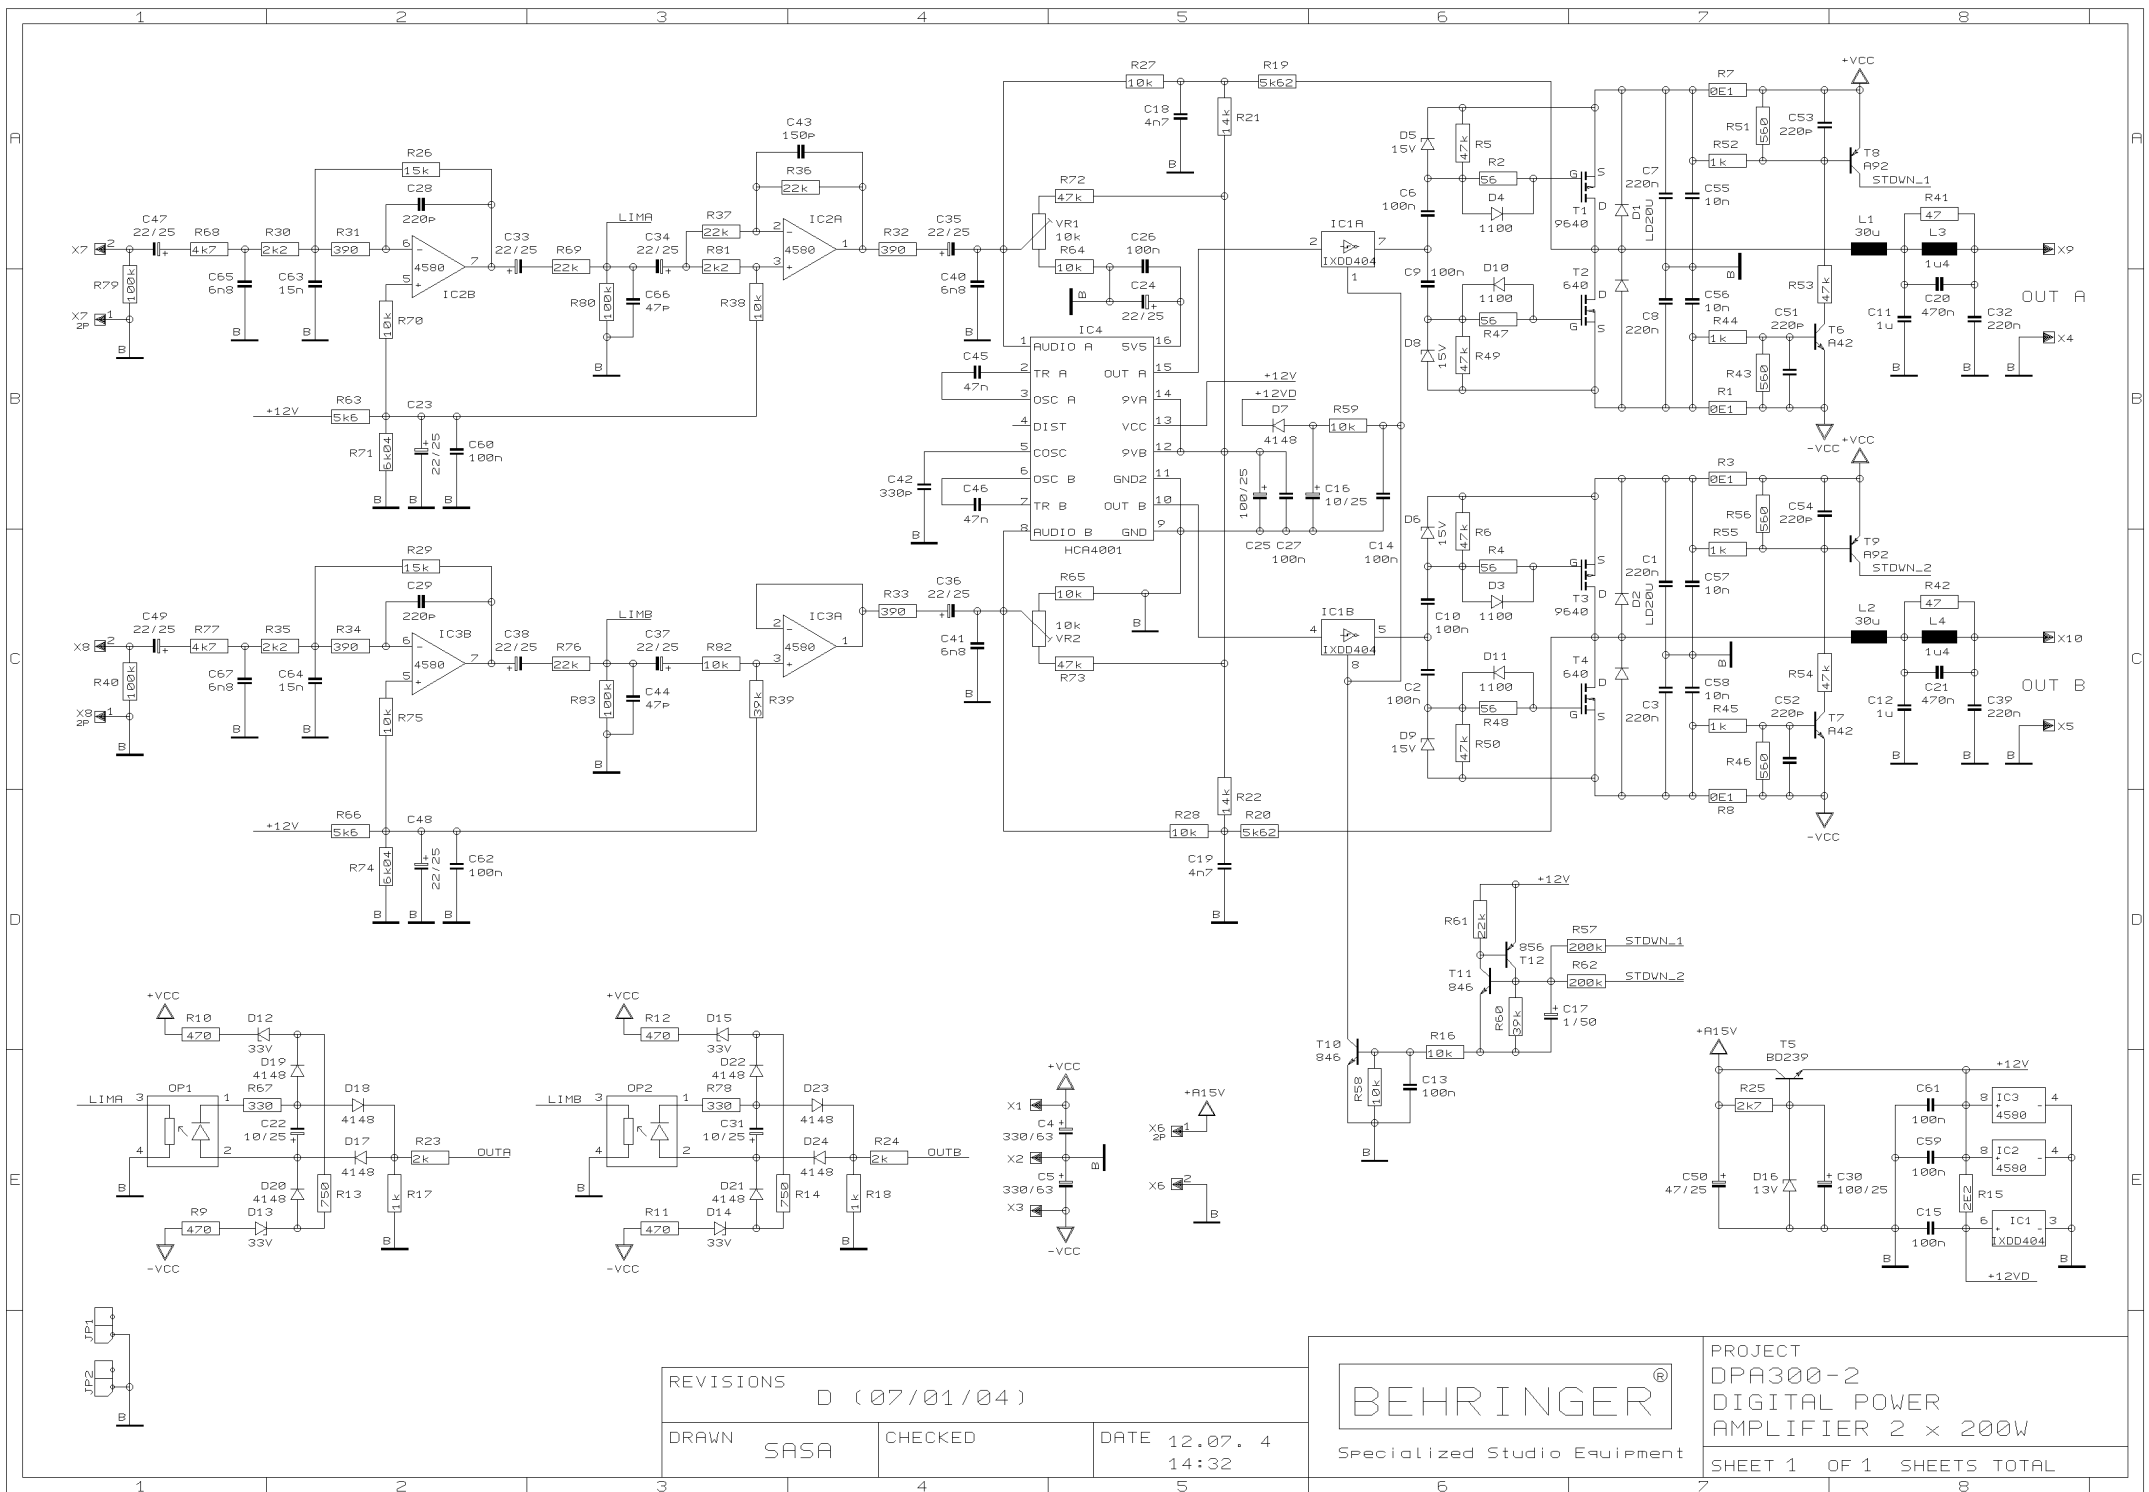

POWER MIXER PMX1000

REVISIONS		B (19/12/03)	
DRAWN	SASA	CHECKED	DATE 12.07. 4 14:28

PROJECT  
SPS400  
POWER SUPPLY 400W  
SCHEMATICS  
SHEET 1 OF 2 SHEETS TOTAL

REVISIONS	B	
DRAWN	SASA	CHECKED
DATE	12.07. 4	14:28

PROJECT  
SPS400  
POWER SUPPLY 400W  
SCHEMATICS

SHEET 2 OF 2 SHEETS TOTAL

REVISIONS D (07/01/04)

DRAWN SASA CHECKED DATE 12.07. 4 14:32

PROJECT DPA300-2 DIGITAL POWER AMPLIFIER 2 x 200W SHEET 1 OF 1 SHEETS TOTAL

PROJECT PMX1000 EUROPOWER MONO CHANNEL 1-2 SHEET 1 OF 8 SHEETS TOTAL

- 4 VR40B
- 4 VR9B
- 4 VR24B
- 4 VR32B
- 4 VR49B
- 4 VR68B
- 2 VR57C
- 4 VR1B
- 4 VR41B
- 4 VR10B
- 4 VR25B
- 4 VR33B
- 4 VR50B
- 4 VR69B
- 4 VR58C
- 4 VR2B

REVISIONS  
D

DRAWN SA

CHECKED

DATE 08.07.4  
12:25

PROJECT  
PMX1000  
EUROPOWER  
MONO CHANNEL 3-4  
SHEET 2 OF 8 SHEETS TOTAL

- 4 VR53B
- 7 VR13C
- 7 VR23C
- 7 VR36C
- 7 VR72C
- 7 VR5C
- 4 VR44B
- 7 VR61C