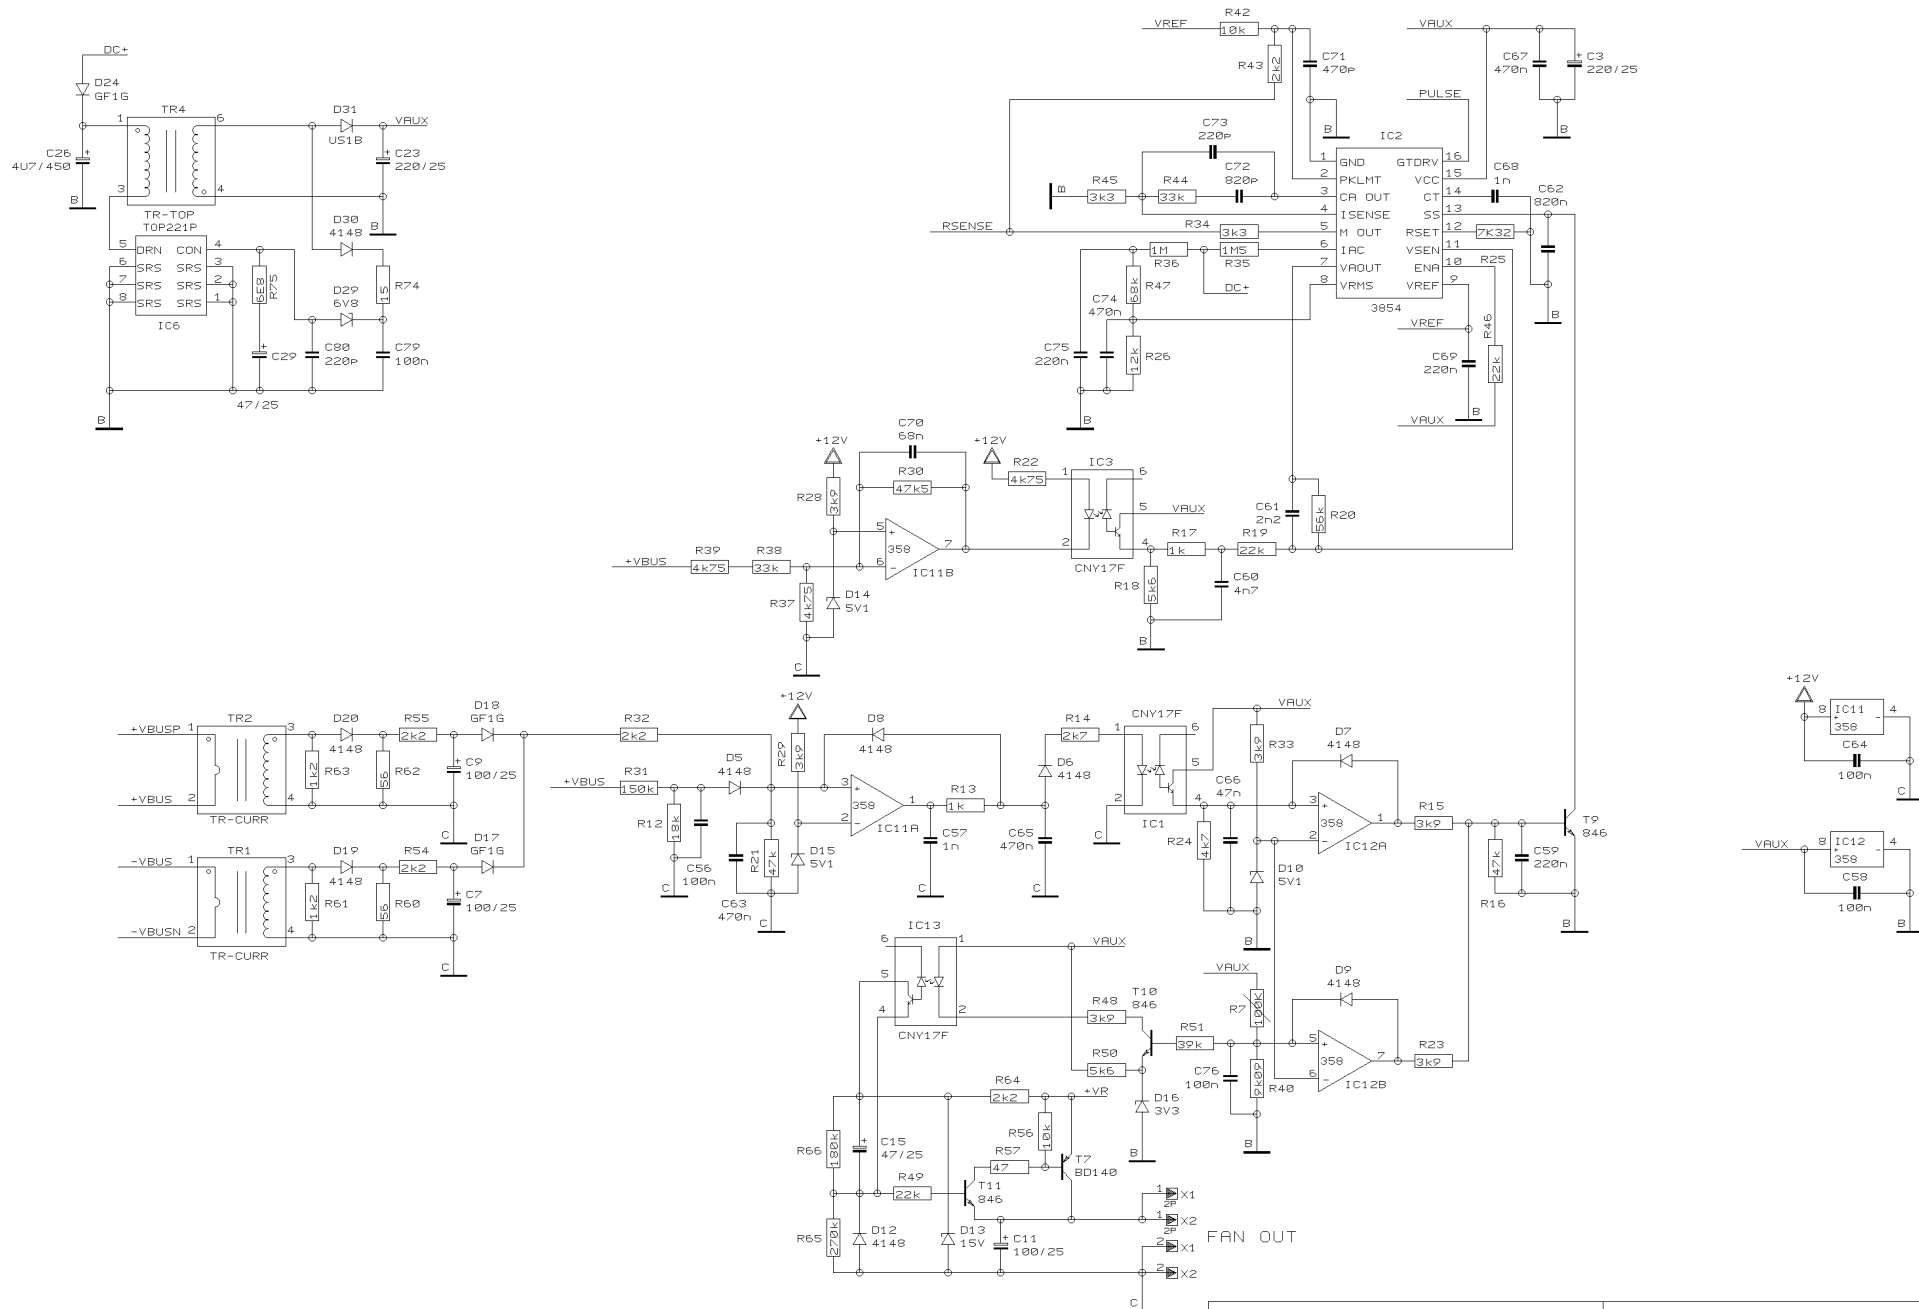

POWER MIXER PMX1000

REVISIONS		B (19/12/03)	
DRAWN	SASA	CHECKED	DATE 12.07. 4 14:28

PROJECT  
SPS400  
POWER SUPPLY 400W  
SCHEMATICS  
SHEET 1 OF 2 SHEETS TOTAL

REVISIONS	B	
DRAWN	SASA	CHECKED
DATE	12.07. 4	14:28

PROJECT  
SPS400  
POWER SUPPLY 400W  
SCHEMATICS

SHEET 2 OF 2 SHEETS TOTAL

REVISIONS D (07/01/04)

DRAWN SASA CHECKED DATE 12.07. 4 14:32

PROJECT DPA300-2 DIGITAL POWER AMPLIFIER 2 x 200W SHEET 1 OF 1 SHEETS TOTAL

PROJECT PMX1000 EUROPOWER MONO CHANNEL 1-2 SHEET 1 OF 8 SHEETS TOTAL

- 4 VR40B
- 4 VR9B
- 4 VR24B
- 4 VR32B
- 4 VR49B
- 4 VR68B
- 2 VR57C
- 4 VR1B
- 4 VR41B
- 4 VR10B
- 4 VR25B
- 4 VR33B
- 4 VR50B
- 4 VR69B
- 4 VR58C
- 4 VR2B

REVISIONS  
D

DRAWN SA

CHECKED

DATE 08.07.4  
12:25

PROJECT  
PMX1000  
EUROPOWER  
MONO CHANNEL 3-4  
SHEET 2 OF 8 SHEETS TOTAL

- 4 VR53B
- 7 VR13C
- 7 VR23C
- 7 VR36C
- 7 VR72C
- 7 VR5C
- 4 VR44B
- 7 VR61C