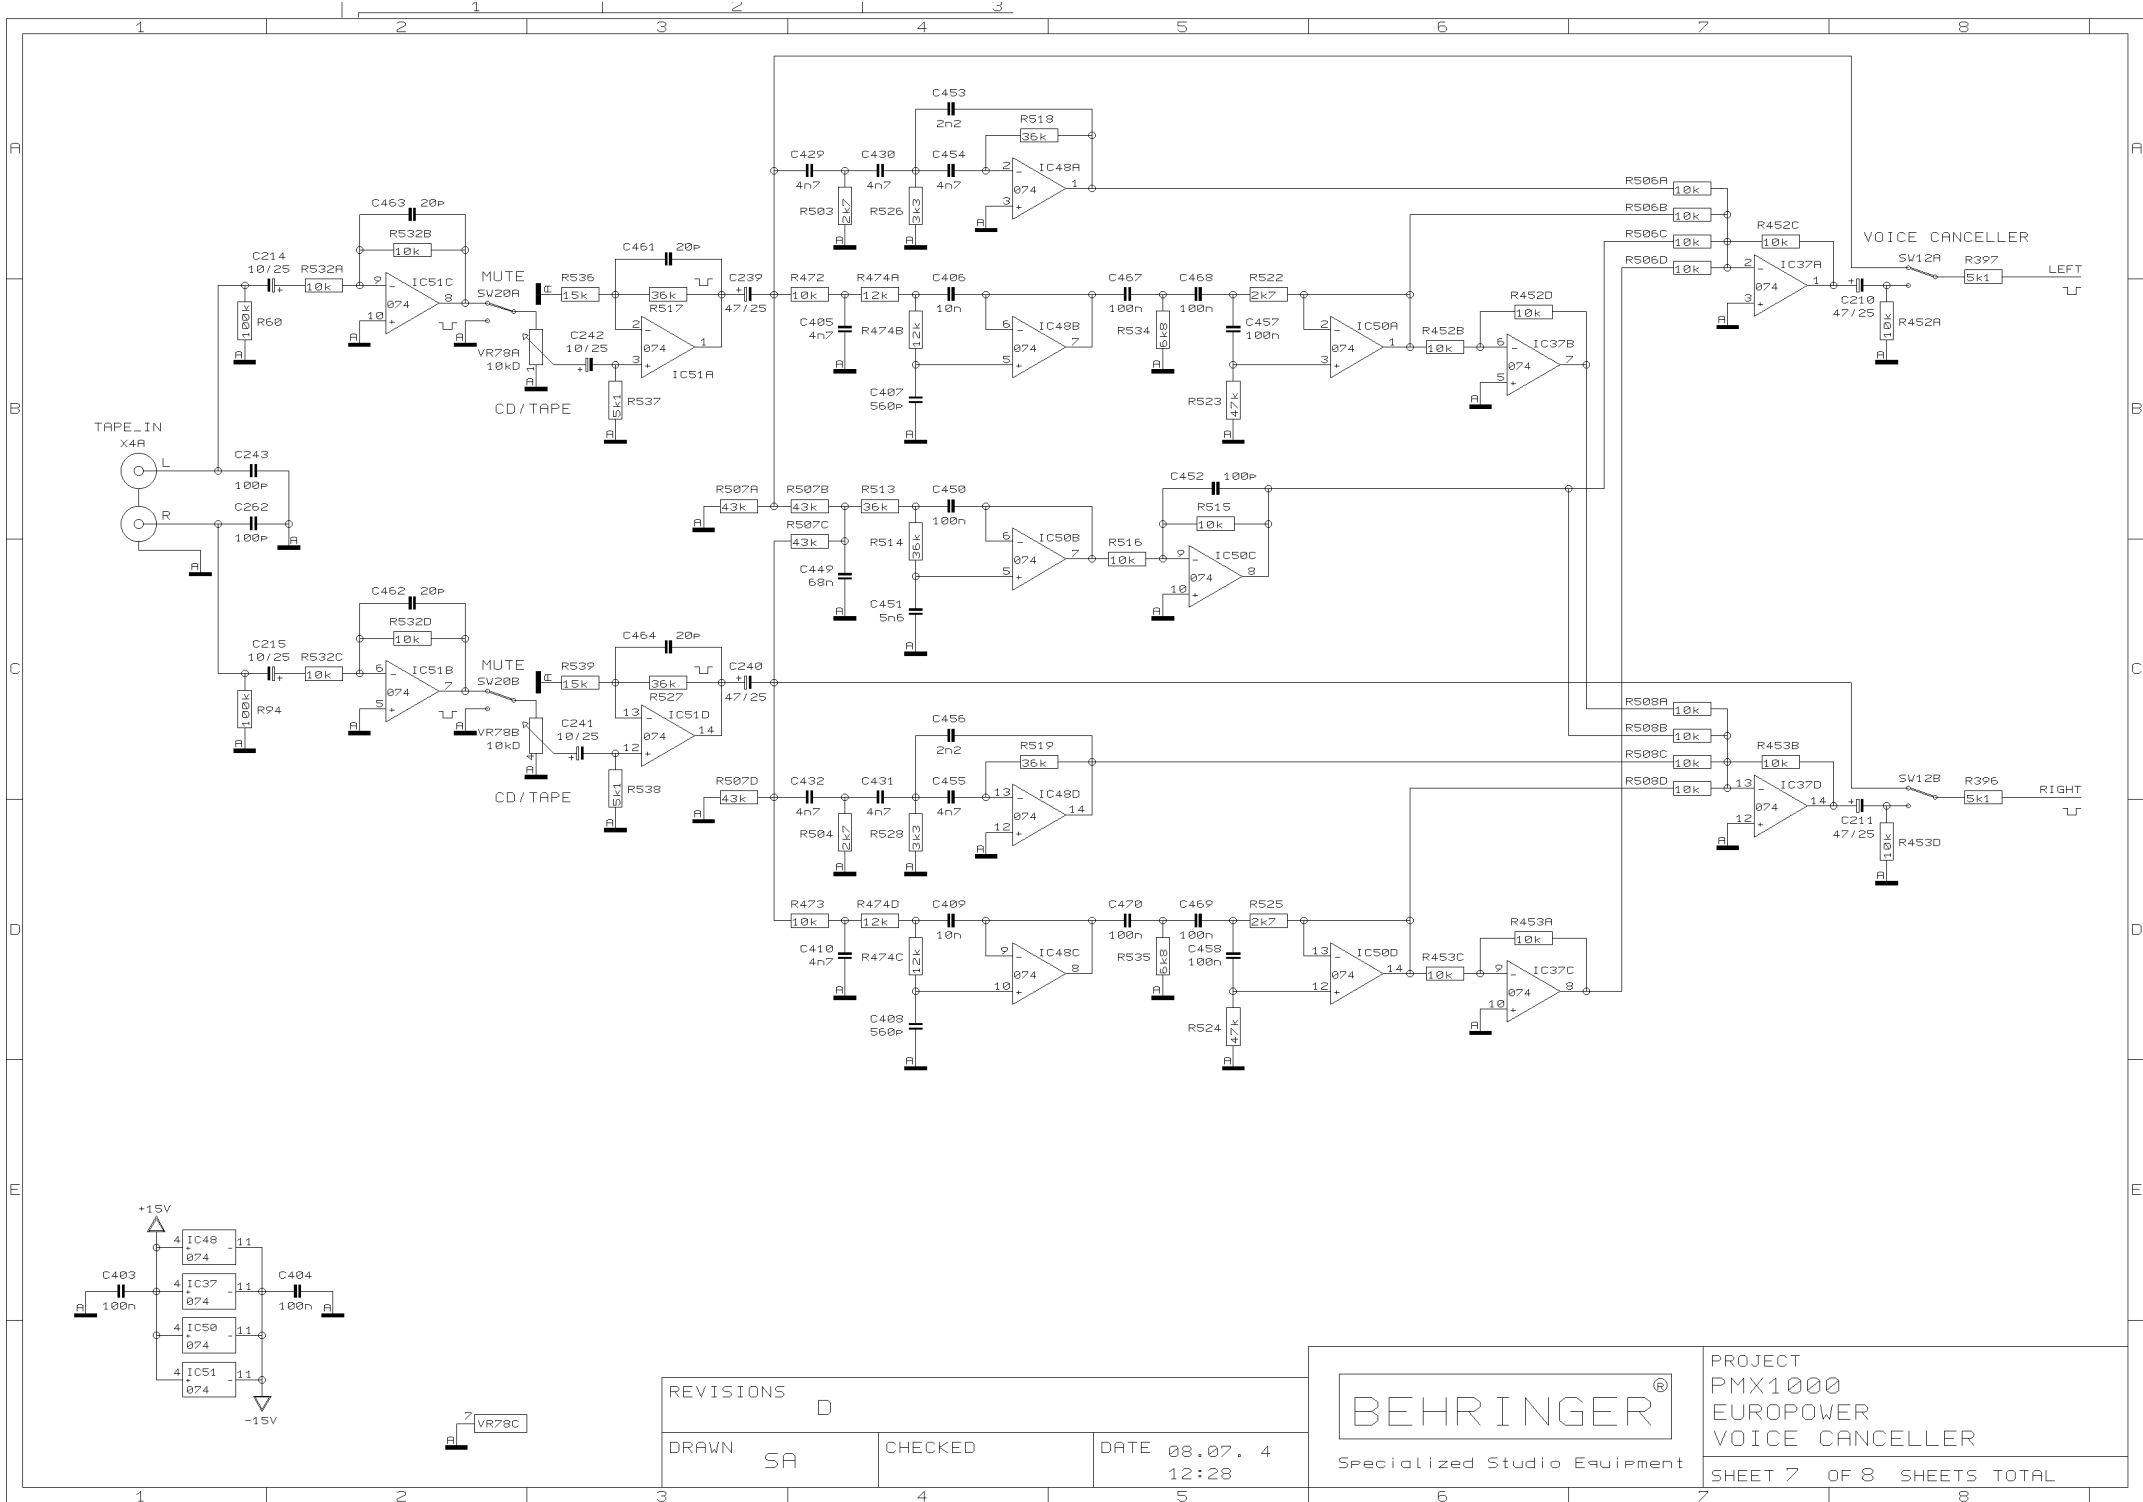

REVISIONS		D	
DRAWN	SA	CHECKED	
DATE 08.07. 4		12:28	

PROJECT
PMX1000
EUROPOWER
VOICE CANCELLER

SHEET 7 OF 8 SHEETS TOTAL