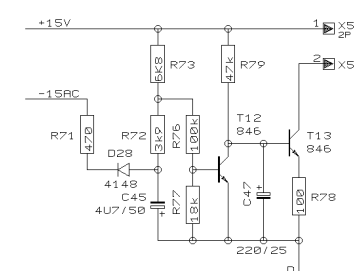

REVISIONS		B (19/12/03)	
DRAWN	SASA	CHECKED	DATE 12.07. 4 14:28

PROJECT
SPS400
POWER SUPPLY 400W
SCHEMATICS
SHEET 1 OF 2 SHEETS TOTAL