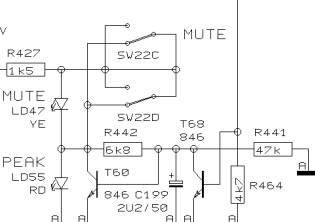

REVISIONS  
D

DRAWN SA

CHECKED

DATE 08.07.4  
12:25

PROJECT  
PMX1000  
EUROPOWER  
MONO CHANNEL 3-4  
SHEET 2 OF 8 SHEETS TOTAL

- 4 VR53B
- 7 VR13C
- 7 VR23C
- 7 VR36C
- 7 VR72C
- 7 VR5C
- 4 VR44B
- 7 VR61C