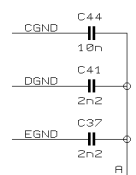

REVISIONS		B (19/12/03)	
DRAWN	SASA	CHECKED	DATE 12.07. 4 14:28

PROJECT
SPS400
POWER SUPPLY 400W
SCHEMATICS
SHEET 1 OF 2 SHEETS TOTAL