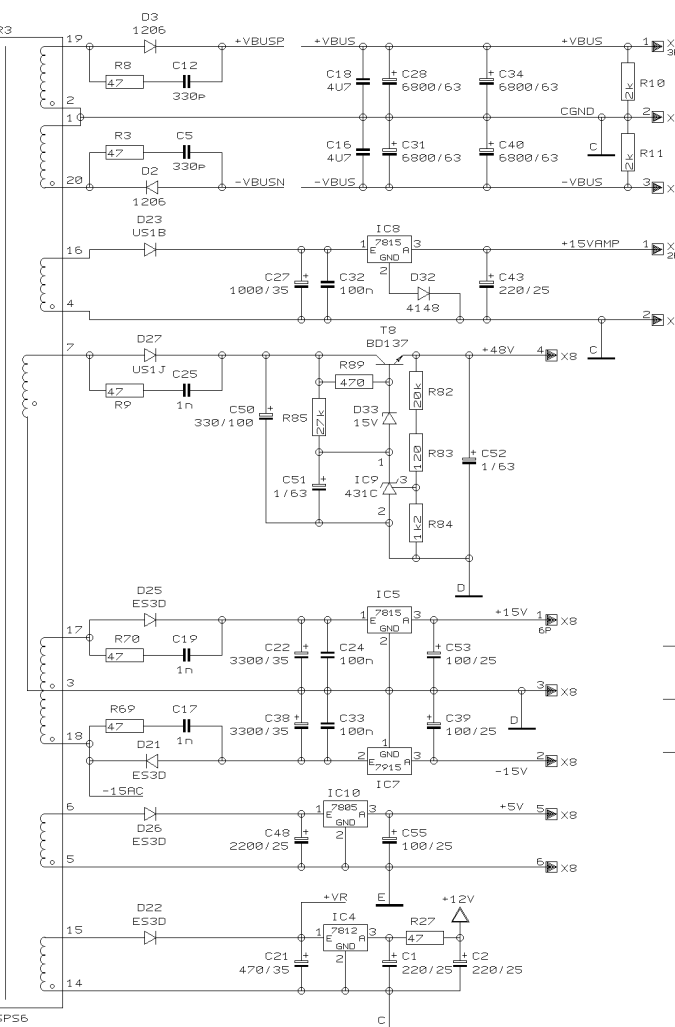

POWER MIXER PMX1000

REVISIONS		B (19/12/03)	
DRAWN	SASA	CHECKED	DATE 12.07. 4 14:28

PROJECT  
SPS400  
POWER SUPPLY 400W  
SCHEMATICS  
SHEET 1 OF 2 SHEETS TOTAL

REVISIONS	B	
DRAWN	SASA	CHECKED
DATE	12.07. 4	14:28

PROJECT  
SPS400  
POWER SUPPLY 400W  
SCHEMATICS

SHEET 2 OF 2 SHEETS TOTAL

REVISIONS D (07/01/04)

DRAWN SASA CHECKED DATE 12.07. 4 14:32

PROJECT DPA300-2 DIGITAL POWER AMPLIFIER 2 x 200W SHEET 1 OF 1 SHEETS TOTAL

PROJECT PMX1000 EUROPOWER MONO CHANNEL 1-2 SHEET 1 OF 8 SHEETS TOTAL

- 4 VR40B
- 4 VR9B
- 4 VR24B
- 4 VR32B
- 4 VR49B
- 4 VR68B
- 2 VR57C
- 4 VR1B
- 4 VR41B
- 4 VR10B
- 4 VR25B
- 4 VR33B
- 4 VR50B
- 4 VR69B
- 4 VR58C
- 4 VR2B