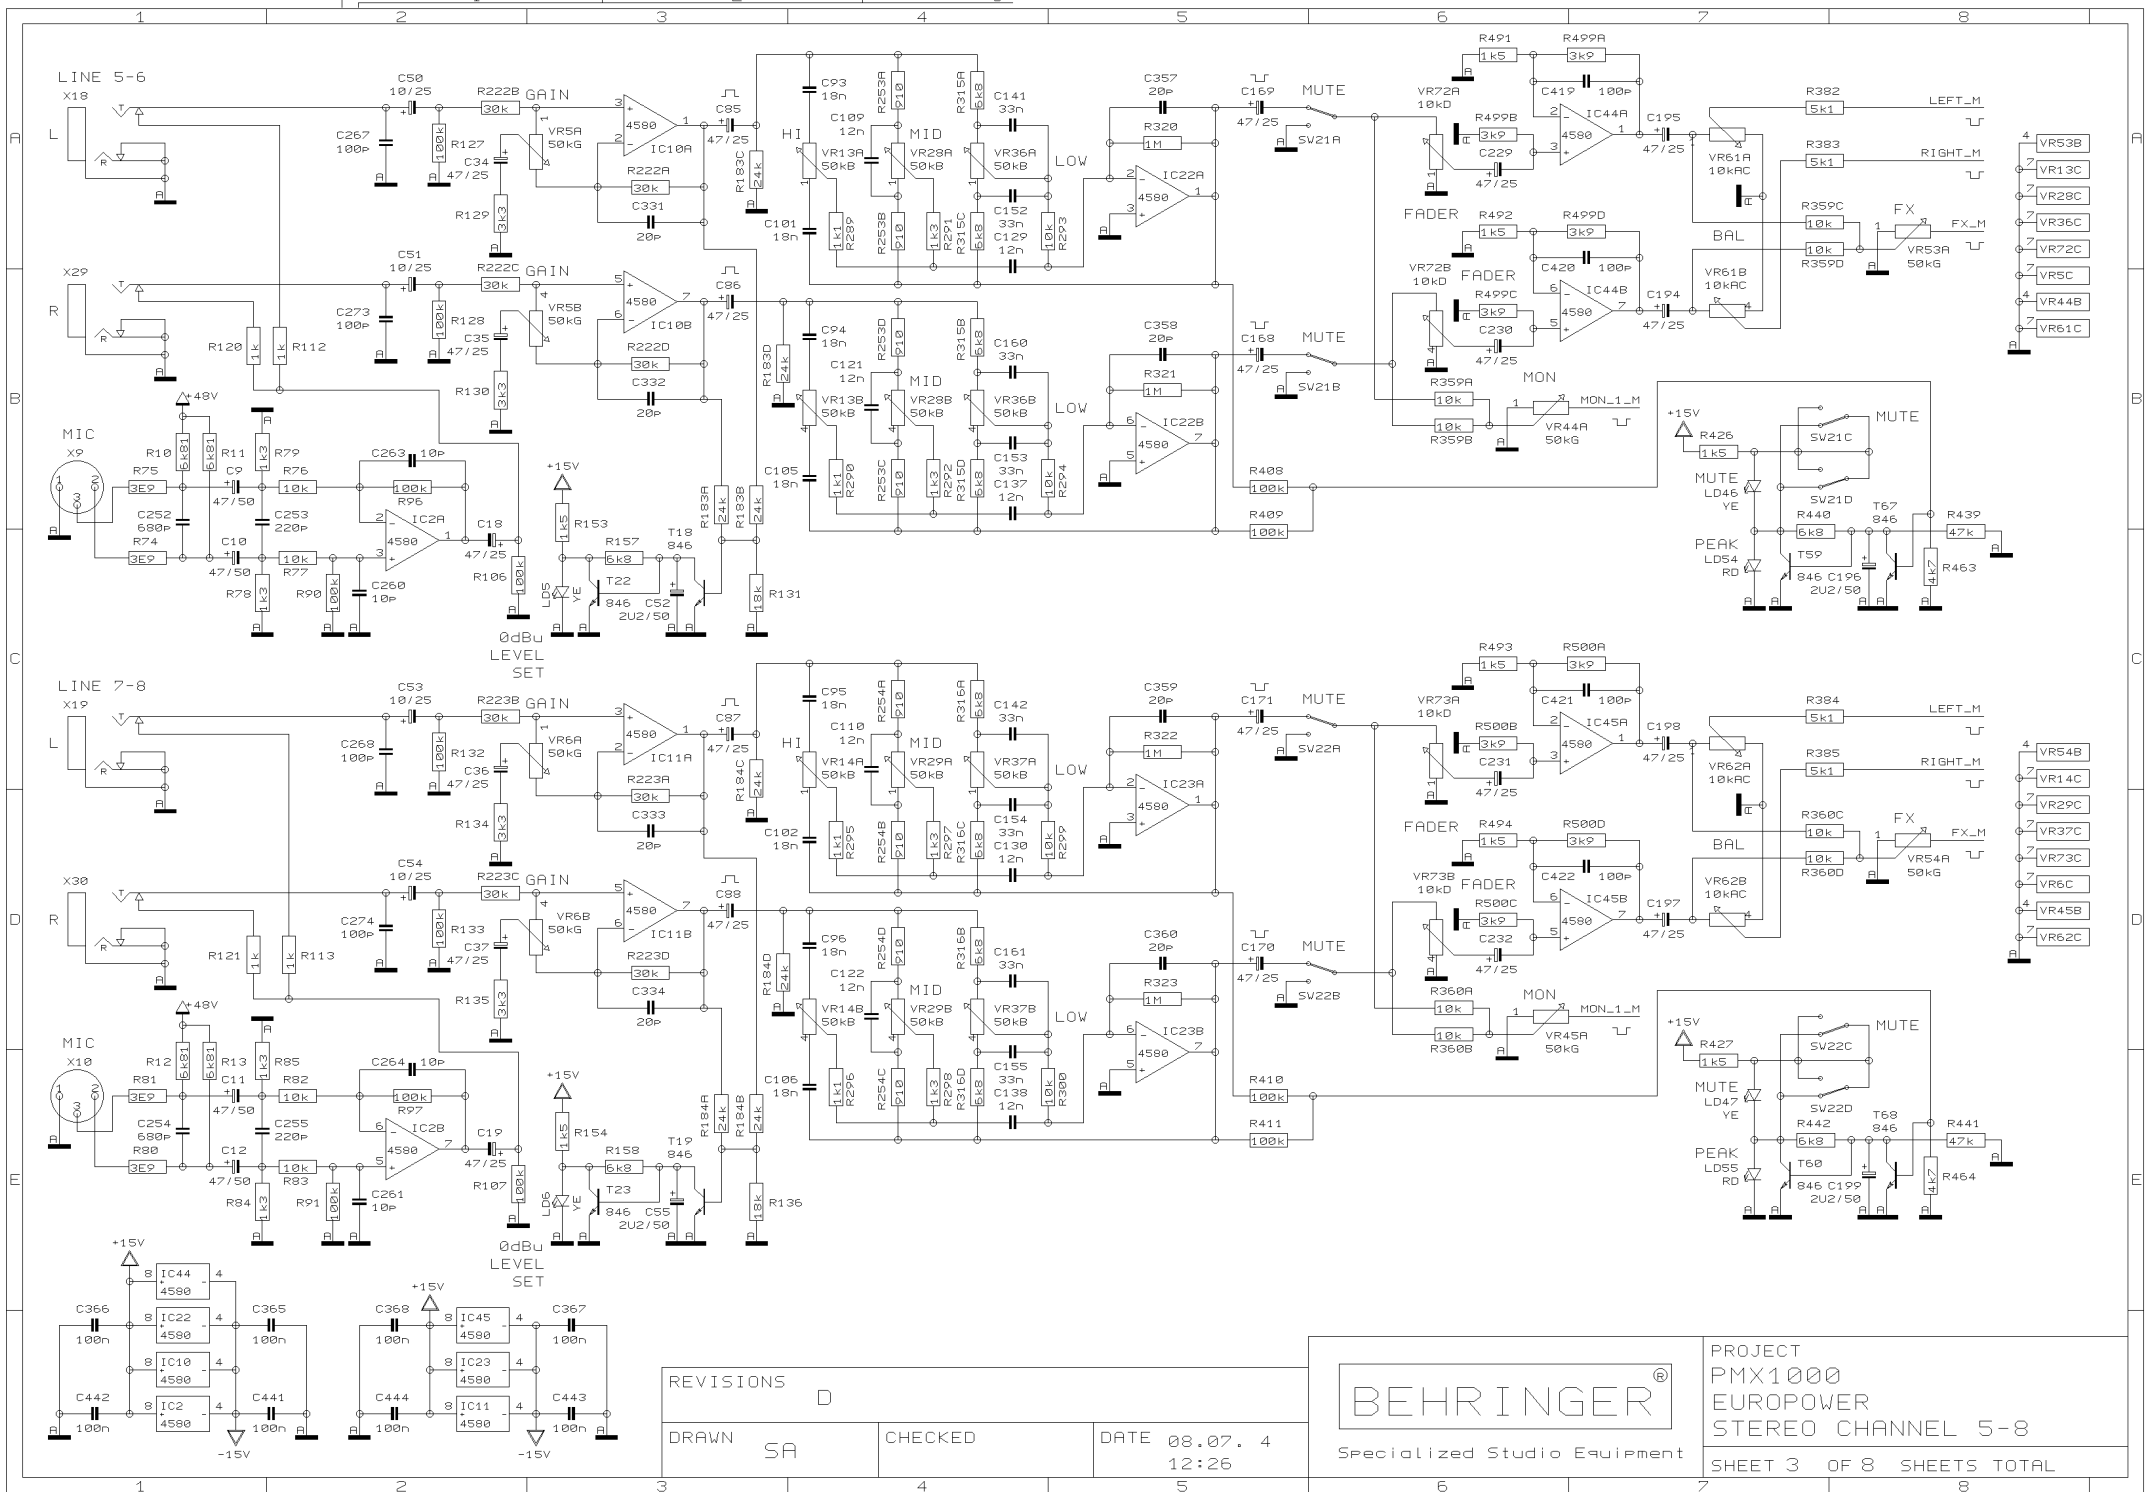

REVISIONS  
D

DRAWN SA

CHECKED

DATE 08.07.4  
12:25

PROJECT  
PMX1000  
EUROPOWER  
MONO CHANNEL 3-4  
SHEET 2 OF 8 SHEETS TOTAL

- 4 VR53B
- 7 VR13C
- 7 VR23C
- 7 VR36C
- 7 VR72C
- 7 VR5C
- 4 VR44B
- 7 VR61C