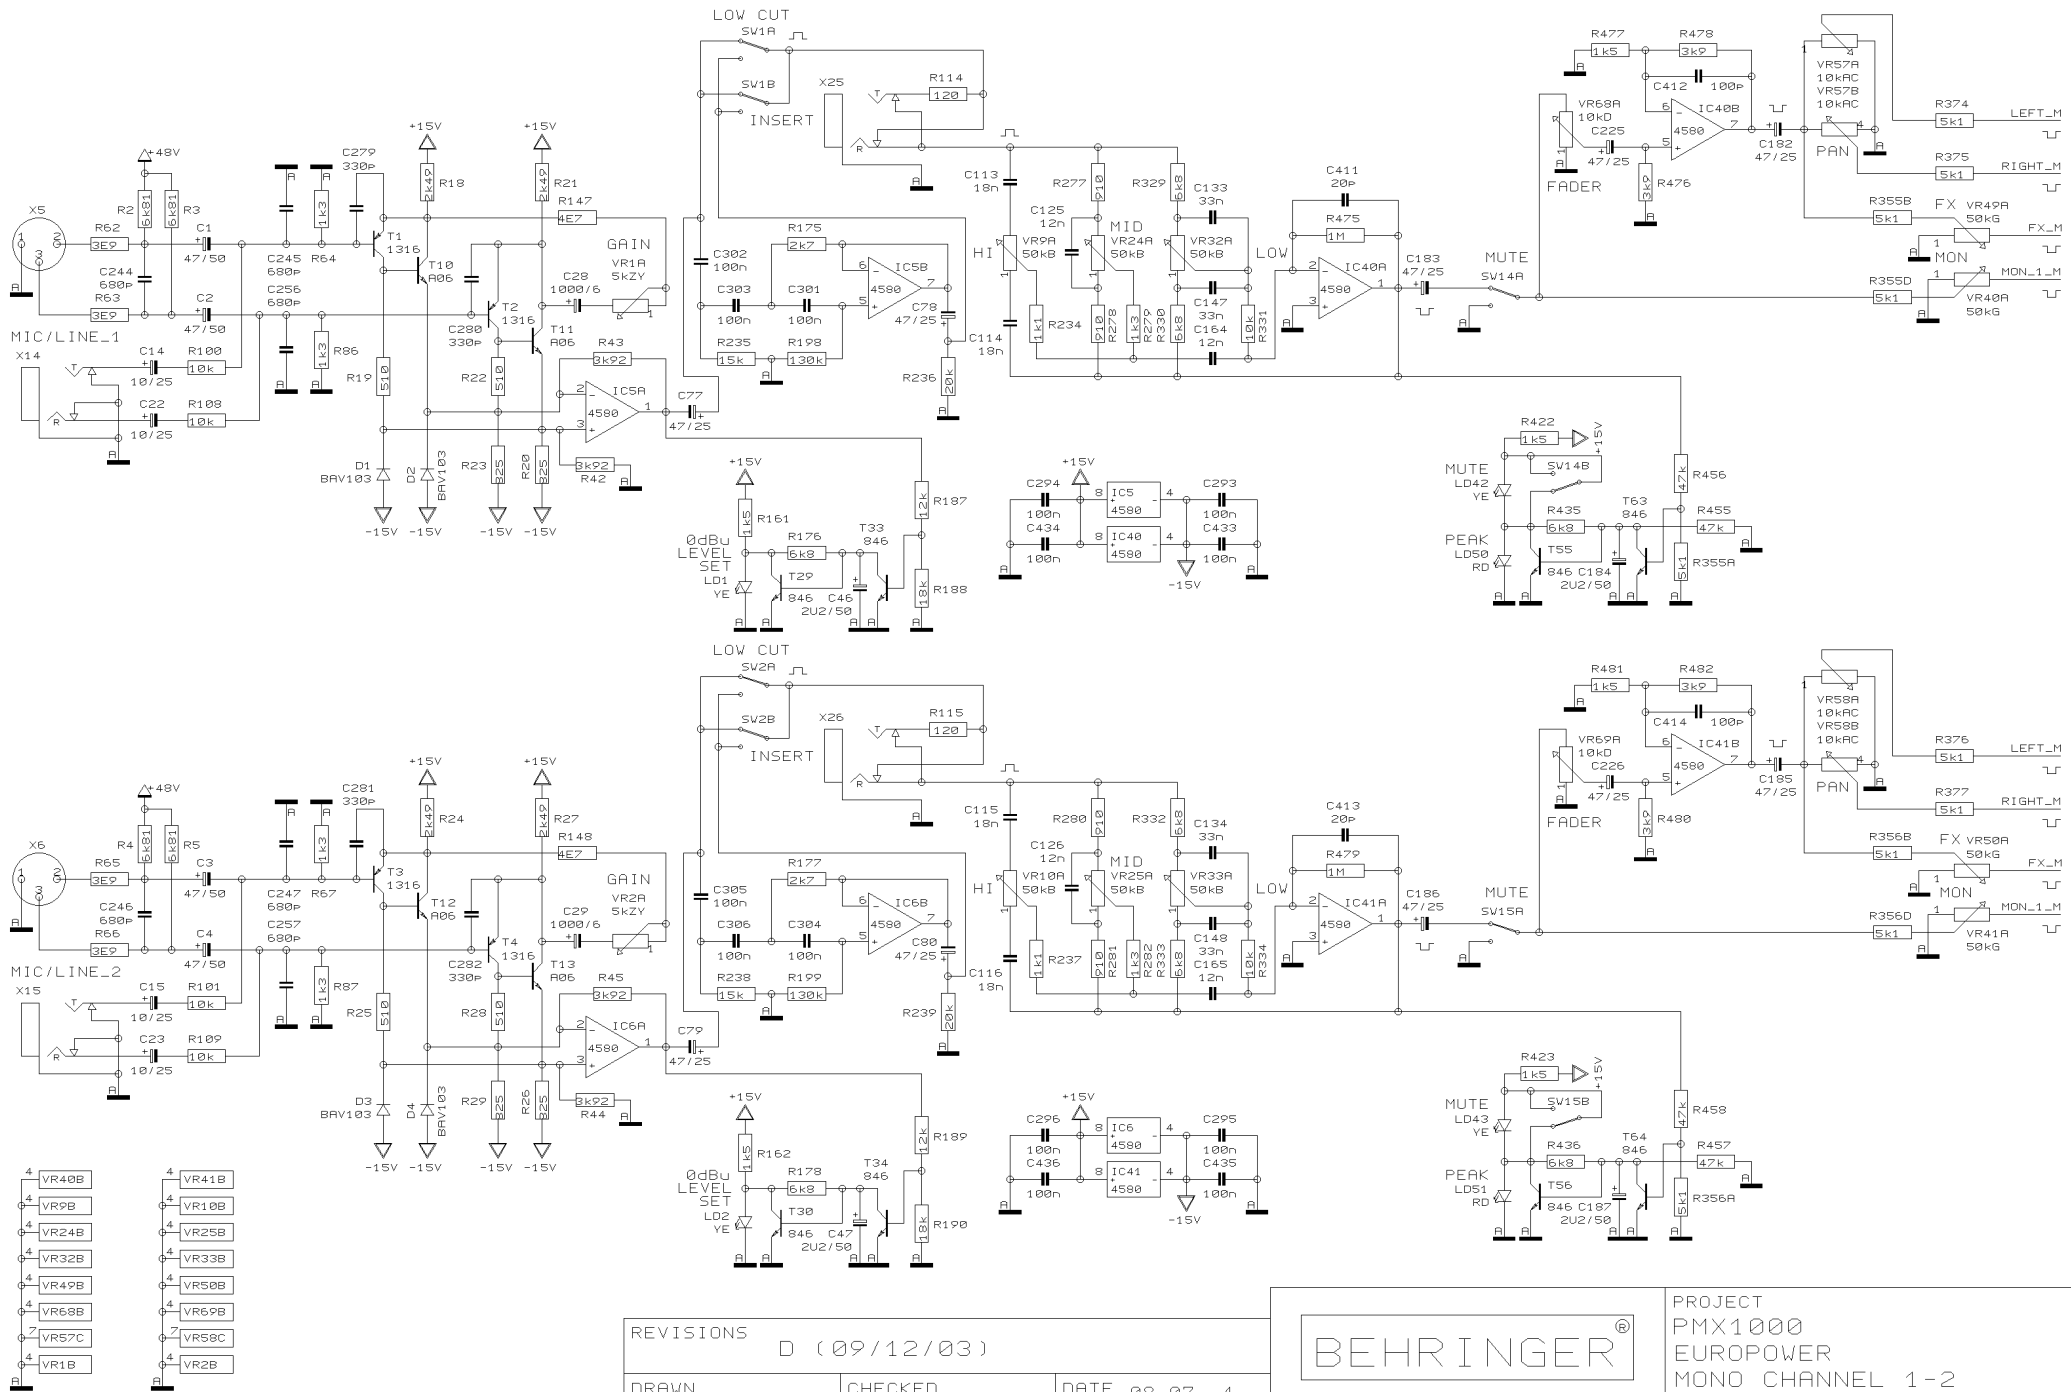

REVISIONS C (07/04/04)

DRAWN SASA

CHECKED

DATE 08.07. 4  
12:18

PROJECT  
OUTPUT  
EUROPOWER PMX1000  
OUTPUT BOARD

SHEET 1 OF 1 SHEETS TOTAL

REVISIONS D (09/12/03)

DRAWN SA CHECKED DATE 08.07.4 12:25

PROJECT PMX1000 EUROPOWER MONO CHANNEL 1-2 SHEET 1 OF 8 SHEETS TOTAL

- 4 VR40B
- 4 VR9B
- 4 VR24B
- 4 VR32B
- 4 VR49B
- 4 VR68B
- 2 VR57C
- 4 VR1B
- 4 VR41B
- 4 VR10B
- 4 VR25B
- 4 VR33B
- 4 VR50B
- 4 VR69B
- 4 VR58C
- 4 VR2B

REVISIONS  
D

DRAWN SA

CHECKED

DATE 08.07.4  
12:25

PROJECT  
PMX1000  
EUROPOWER  
MONO CHANNEL 3-4  
SHEET 2 OF 8 SHEETS TOTAL

- 4 VR53B
- 7 VR13C
- 7 VR23C
- 7 VR36C
- 7 VR72C
- 7 VR5C
- 4 VR44B
- 7 VR61C