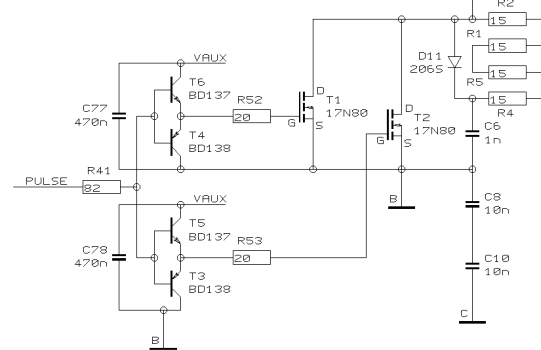

REVISIONS		B (19/12/03)	
DRAWN	SASA	CHECKED	DATE 12.07. 4 14:28

PROJECT
SPS400
POWER SUPPLY 400W
SCHEMATICS
SHEET 1 OF 2 SHEETS TOTAL