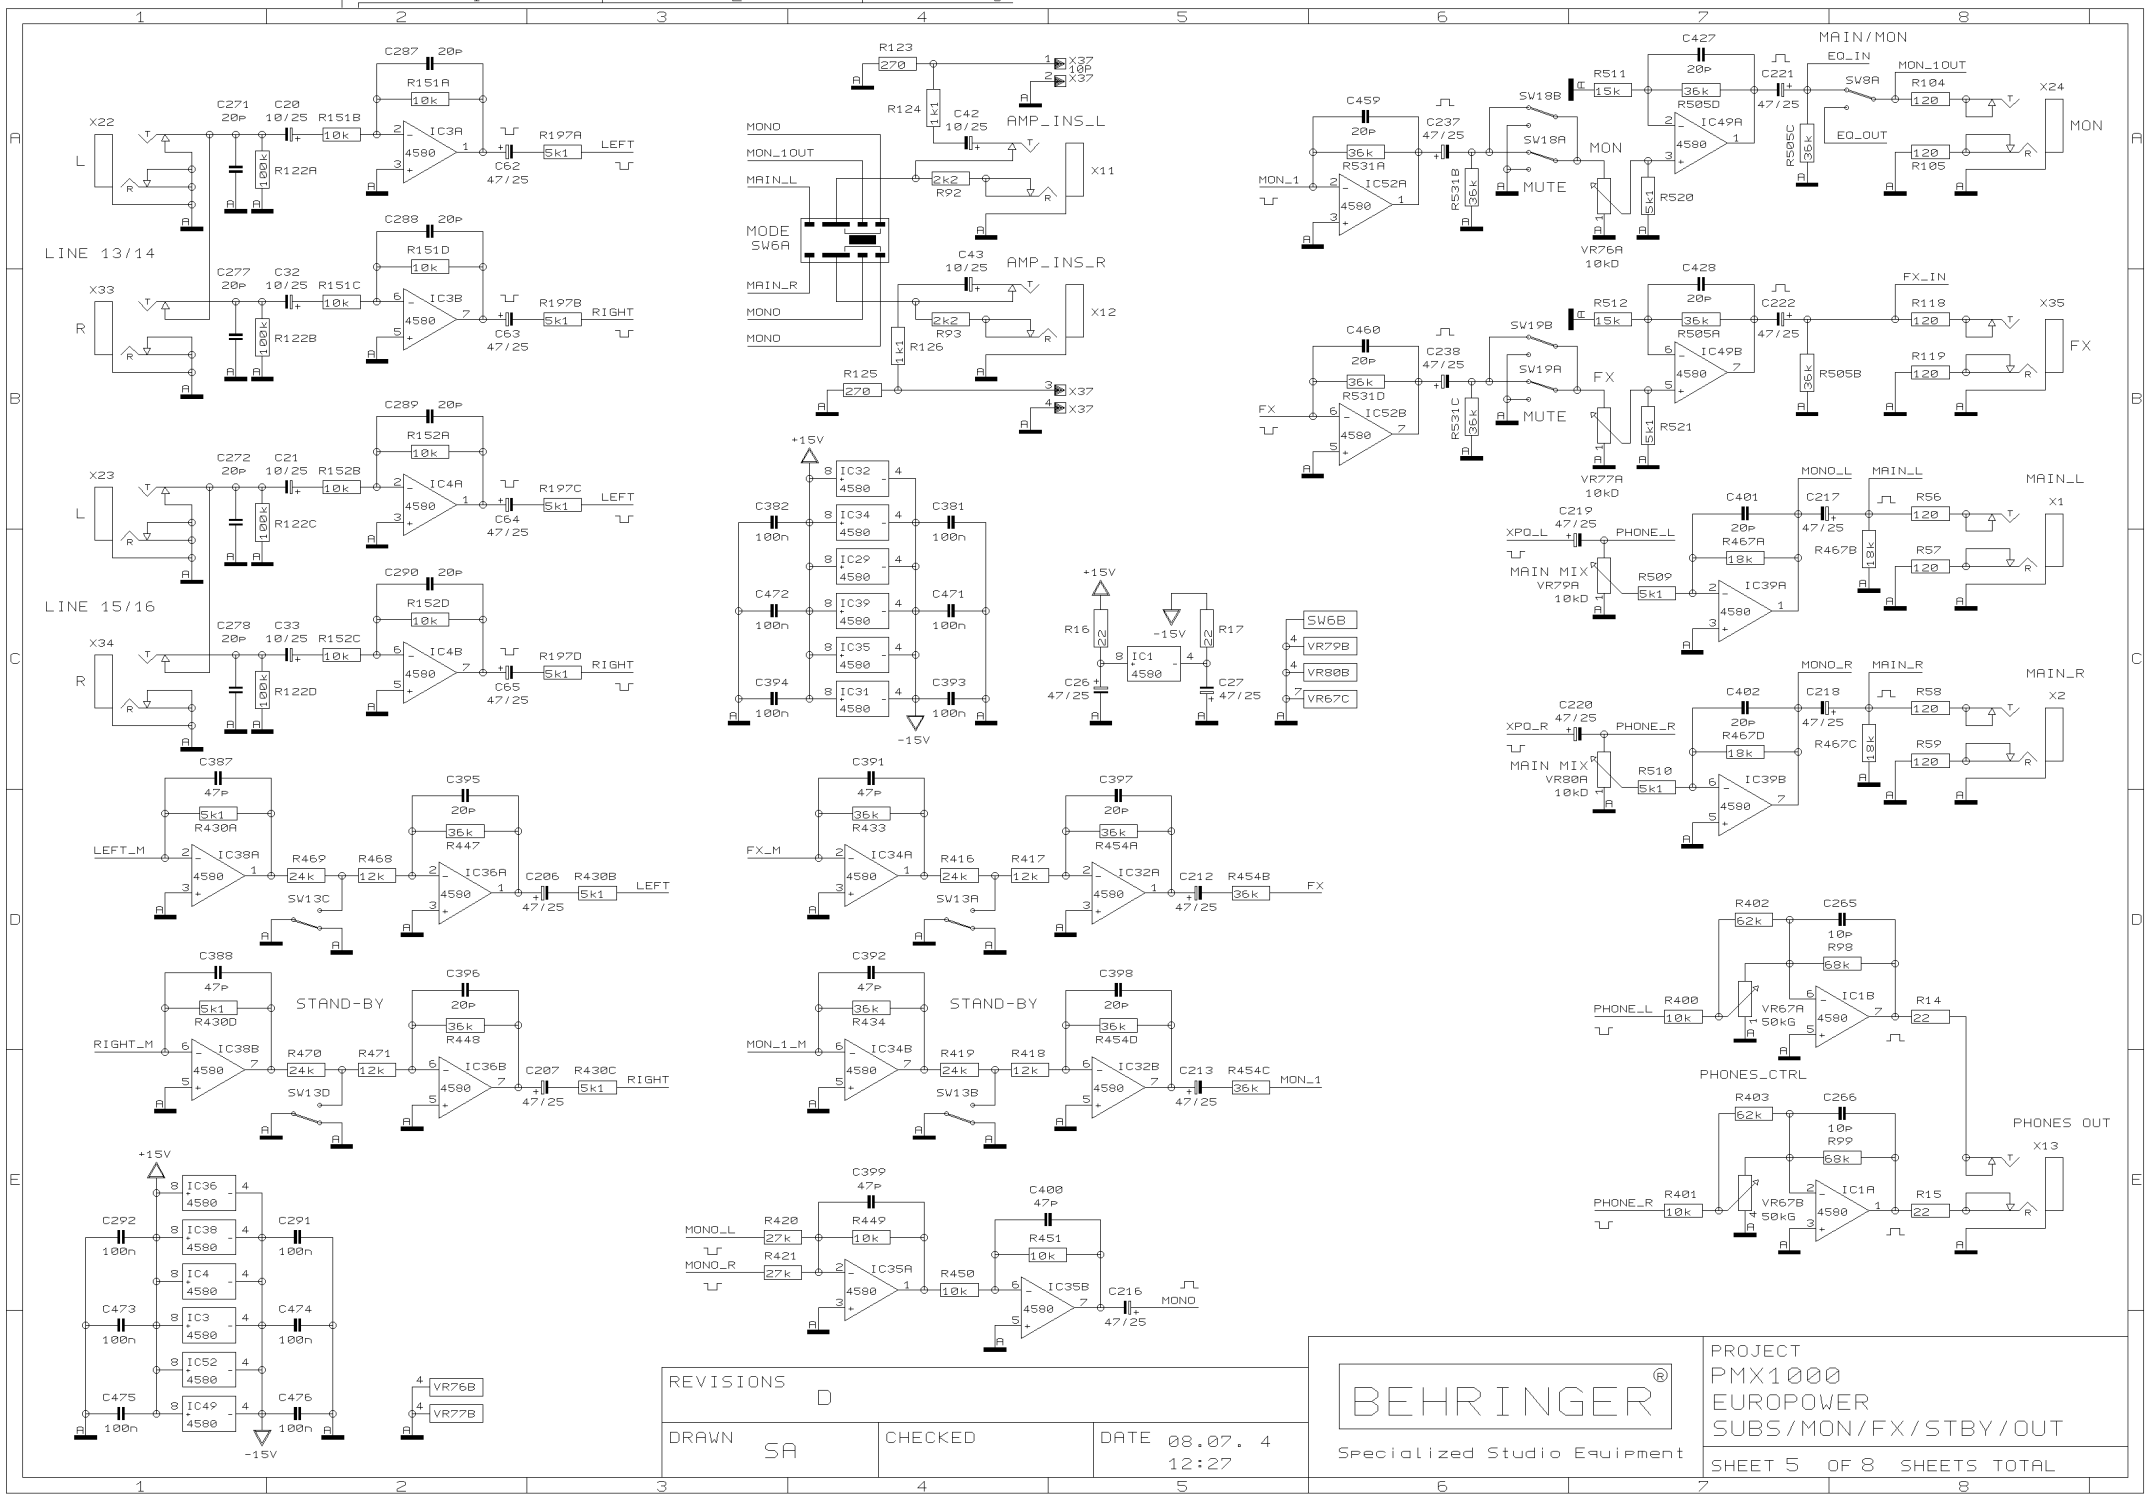

REVISIONS D

DRAWN SA

CHECKED

DATE 08.07.4  
12:26

PROJECT  
PMX1000  
EUROPOWER  
STEREO CHANNEL 9-12  
SHEET 4 OF 8 SHEETS TOTAL

REVISIONS	D	
DRAWN	SA	CHECKED
DATE 08.07.4		
12:27		

**BEHRINGER®**  
Specialized Studio Equipment