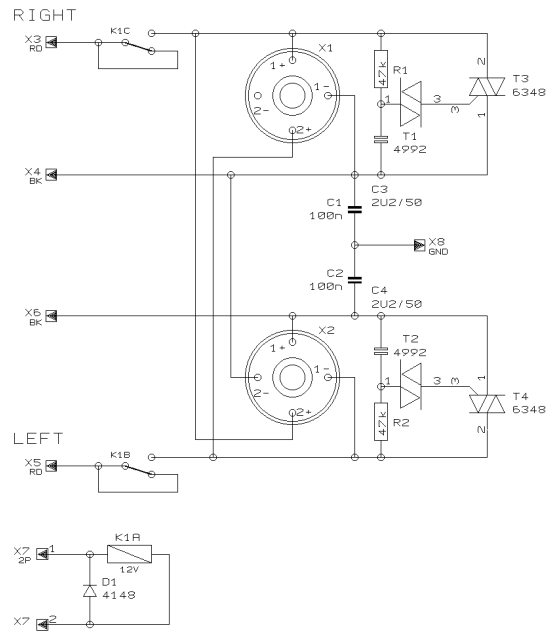

PROJECT  
SPS400  
POWER SUPPLY 400W  
SCHEMATICS

SHEET 2 OF 2 SHEETS TOTAL

REVISIONS D (07/01/04)

DRAWN SASA CHECKED DATE 12.07. 4 14:32

PROJECT DPA300-2 DIGITAL POWER AMPLIFIER 2 x 200W SHEET 1 OF 1 SHEETS TOTAL