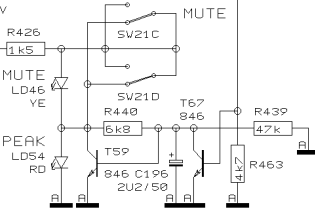

REVISIONS  
D

DRAWN SA

CHECKED

DATE 08.07.4  
12:25

PROJECT  
PMX1000  
EUROPOWER  
MONO CHANNEL 3-4  
SHEET 2 OF 8 SHEETS TOTAL

- 4 VR53B
- 7 VR13C
- 7 VR23C
- 7 VR36C
- 7 VR72C
- 7 VR5C
- 4 VR44B
- 7 VR61C