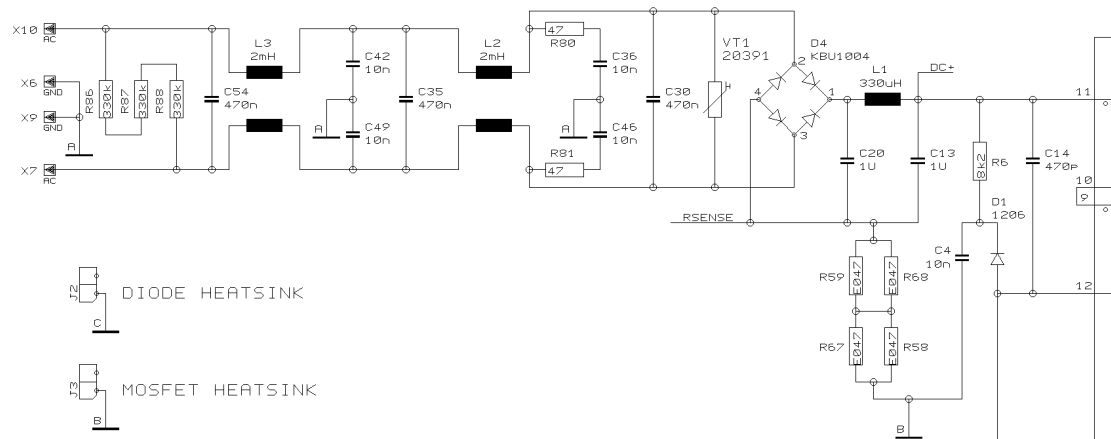

REVISIONS		B (19/12/03)	
DRAWN	SASA	CHECKED	DATE 12.07. 4 14:28

PROJECT
SPS400
POWER SUPPLY 400W
SCHEMATICS
SHEET 1 OF 2 SHEETS TOTAL