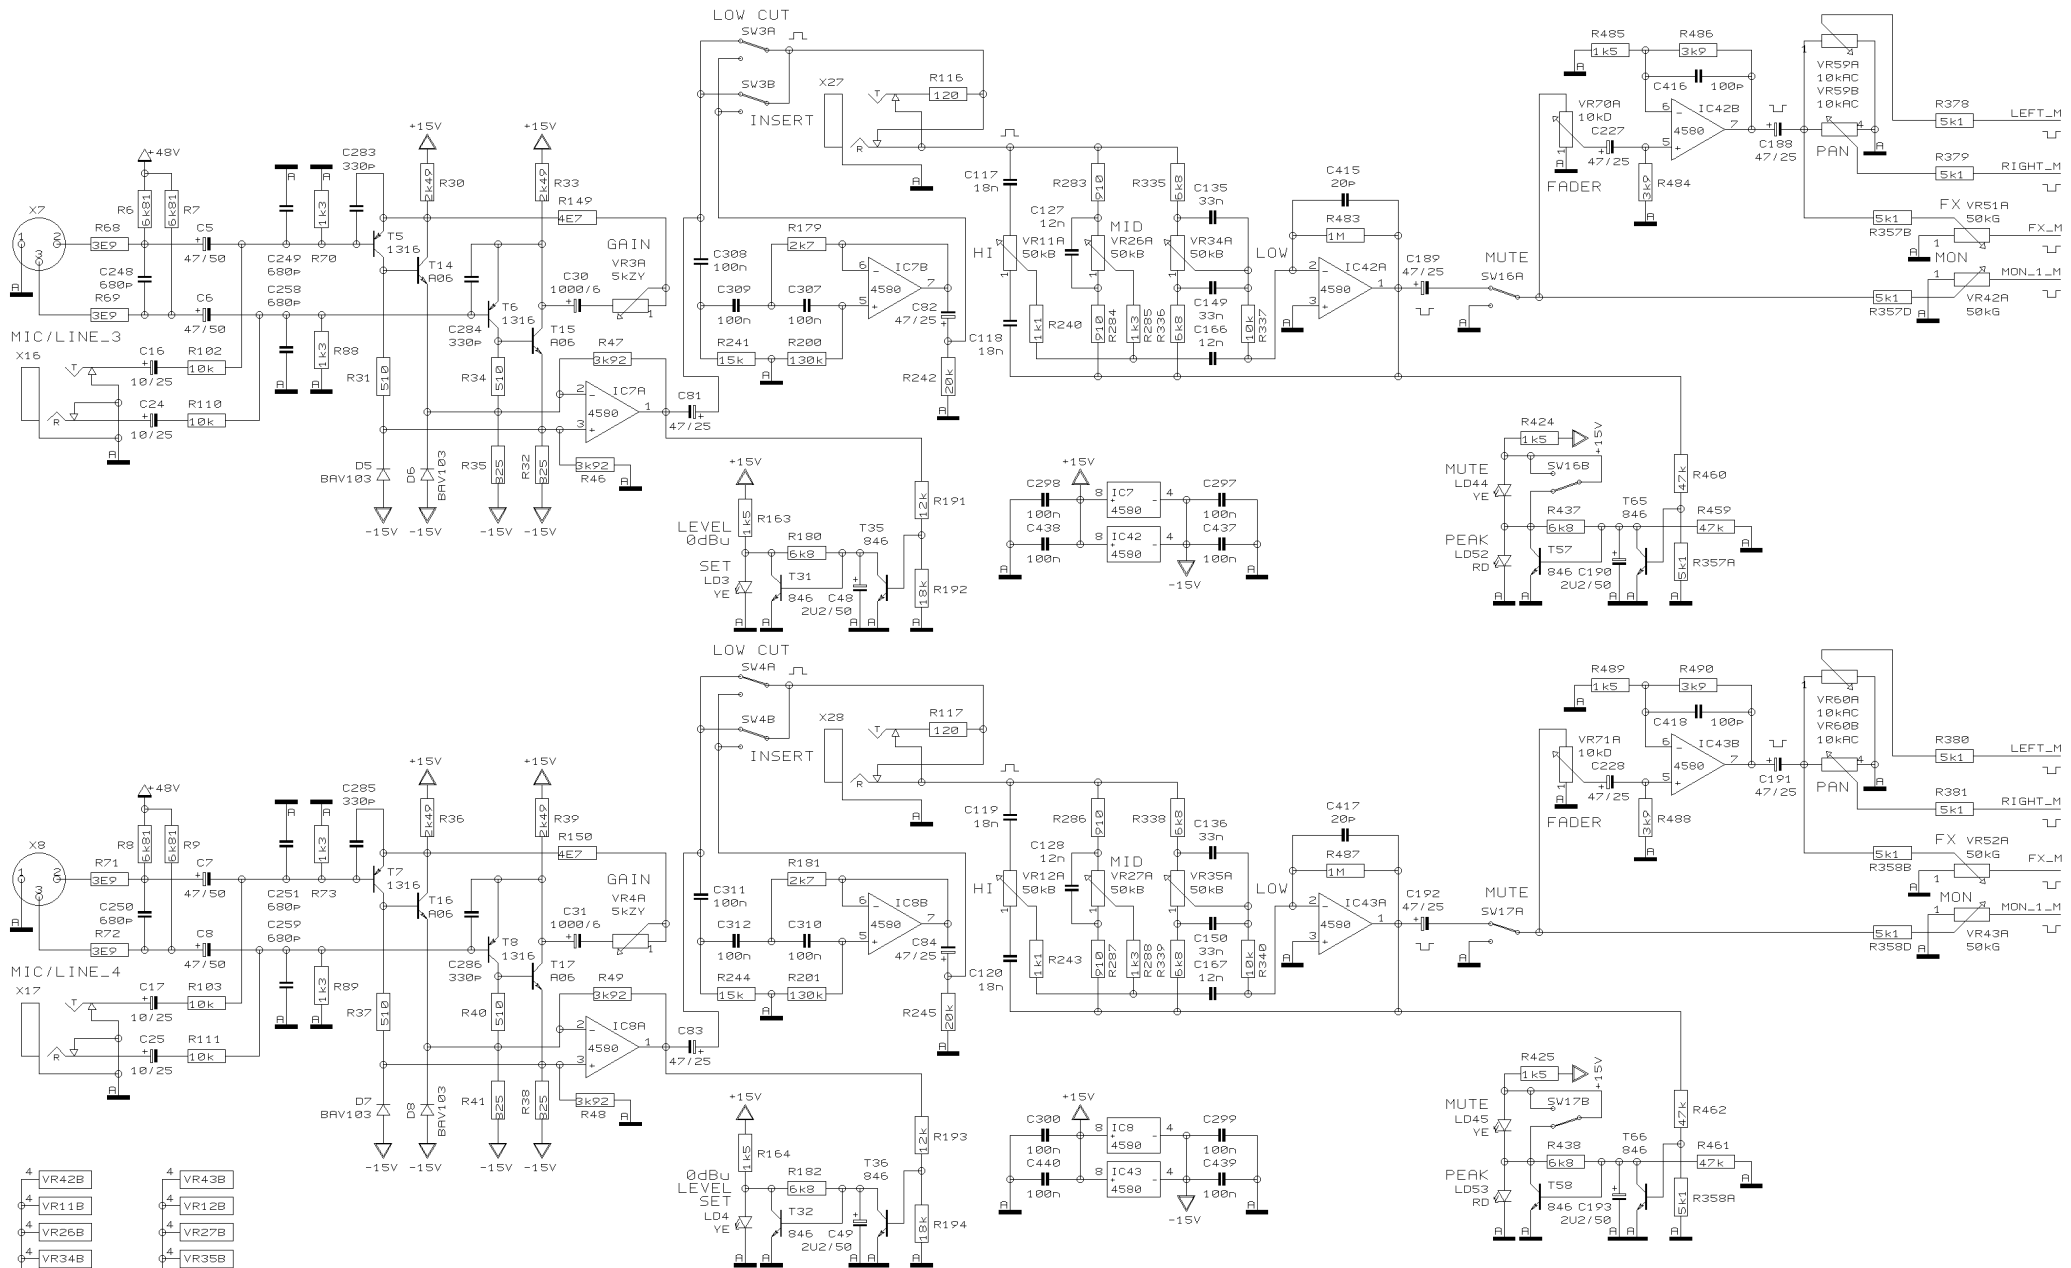

REVISIONS C (07/04/04)

DRAWN SASA

CHECKED

DATE 08.07. 4  
12:18

PROJECT  
OUTPUT  
EUROPOWER PMX1000  
OUTPUT BOARD

SHEET 1 OF 1 SHEETS TOTAL

REVISIONS D (09/12/03)

DRAWN SA CHECKED DATE 08.07.4 12:25

PROJECT PMX1000 EUROPOWER MONO CHANNEL 1-2 SHEET 1 OF 8 SHEETS TOTAL

- 4 VR40B
- 4 VR9B
- 4 VR24B
- 4 VR32B
- 4 VR49B
- 4 VR68B
- 2 VR57C
- 4 VR1B
- 4 VR41B
- 4 VR10B
- 4 VR25B
- 4 VR33B
- 4 VR50B
- 4 VR69B
- 4 VR58C
- 4 VR2B

REVISIONS  
D

DRAWN SA

CHECKED

DATE 08.07.4  
12:25

PROJECT  
PMX1000  
EUROPOWER  
MONO CHANNEL 3-4  
SHEET 2 OF 8 SHEETS TOTAL

- 4 VR53B
- 7 VR13C
- 7 VR23C
- 7 VR36C
- 7 VR72C
- 7 VR5C
- 4 VR44B
- 7 VR61C