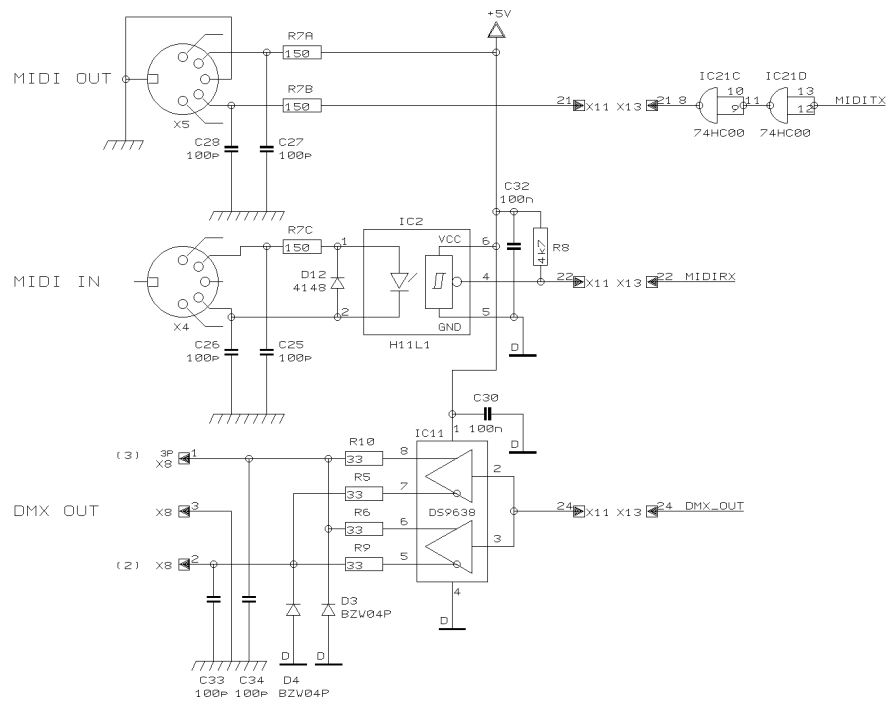

REVISIONS		E	
DRAWN	BHK	CHECKED	DATE 05.06.3 10:35

  Specialized Studio Equipment	PROJECT LC2412 EUROLIGHT MIDI & DMX
	SHEET 3 OF 7 SHEETS TOTAL