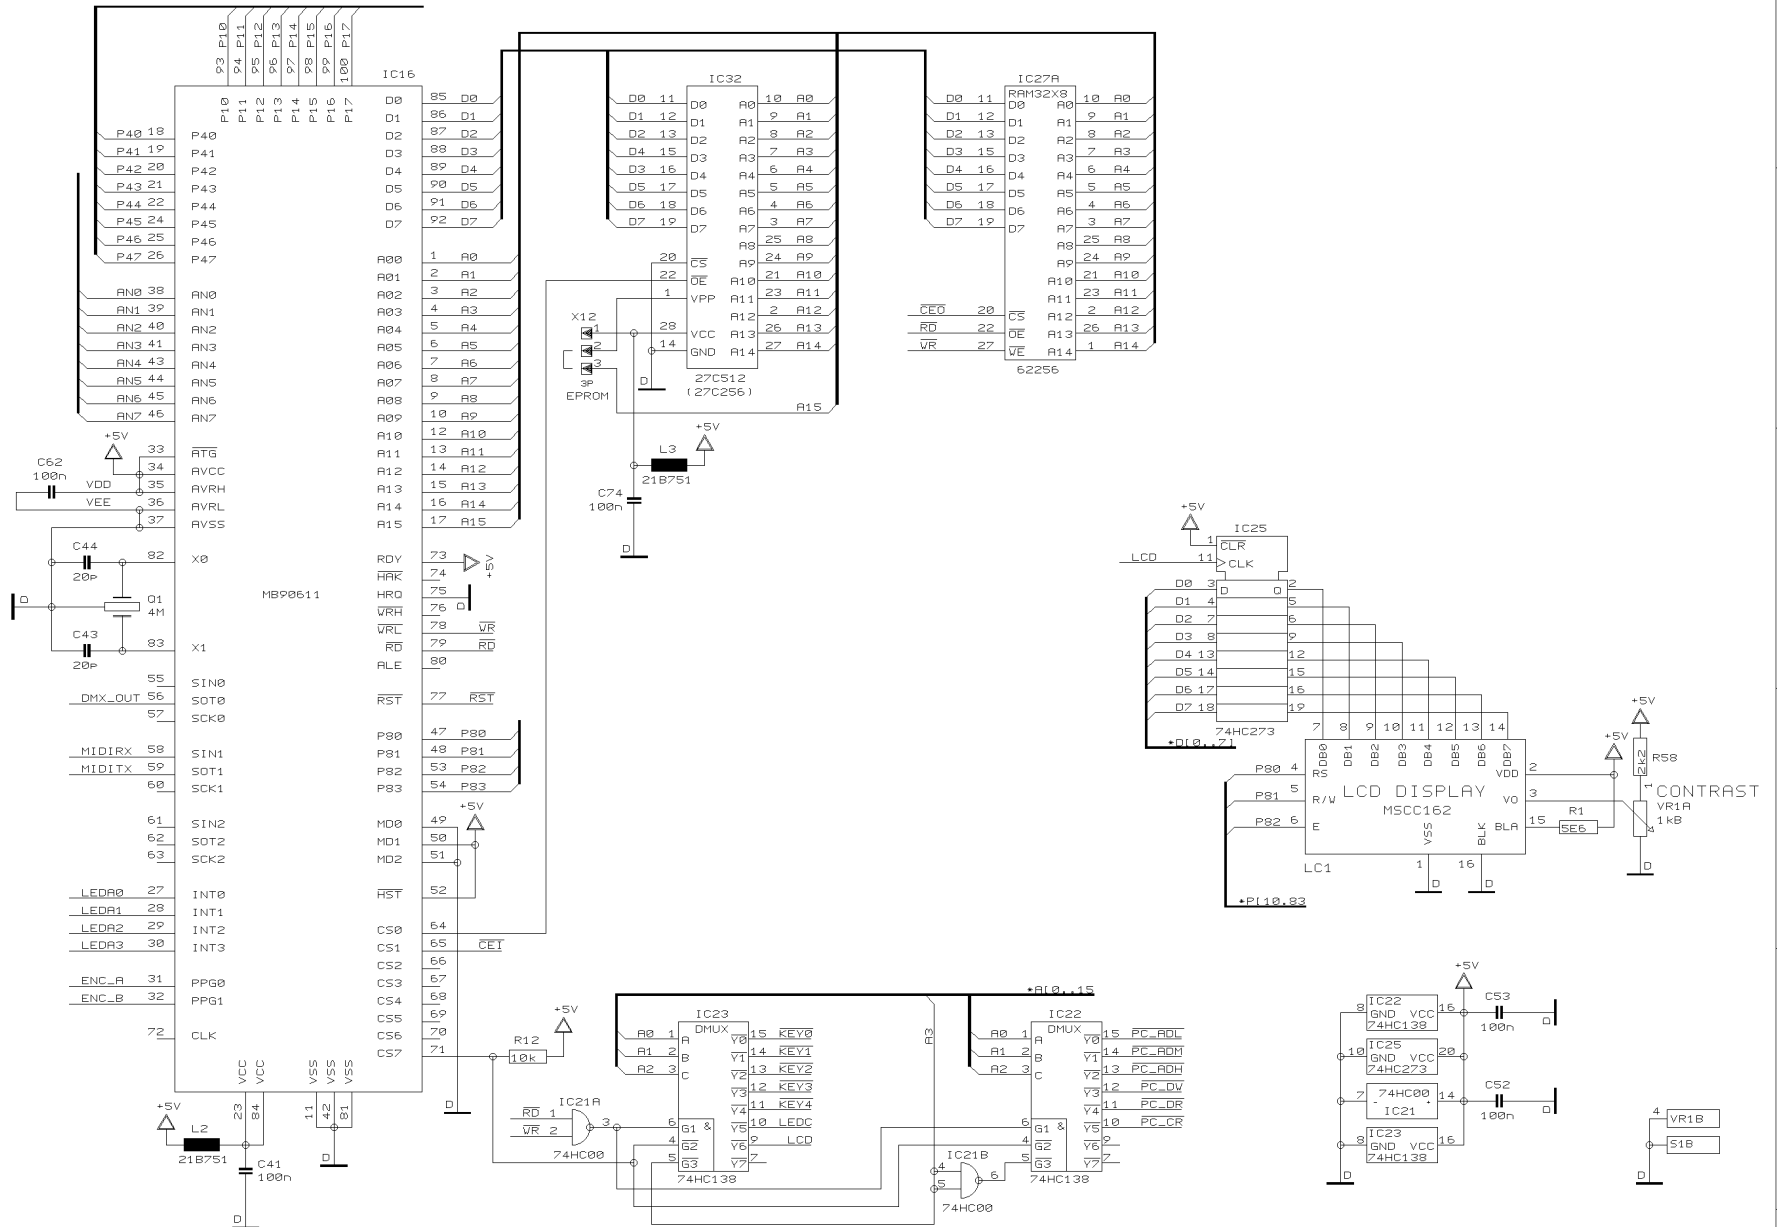

REVISIONS

E

DRAWN

BHK

CHECKED

DATE 05.06. 3
10:35

BEHRINGER®

Specialized Studio Equipment

PROJECT
LC2412
EUROLIGHT
CPU / LCD SECTION
SHEET 2 OF 7 SHEETS TOTAL