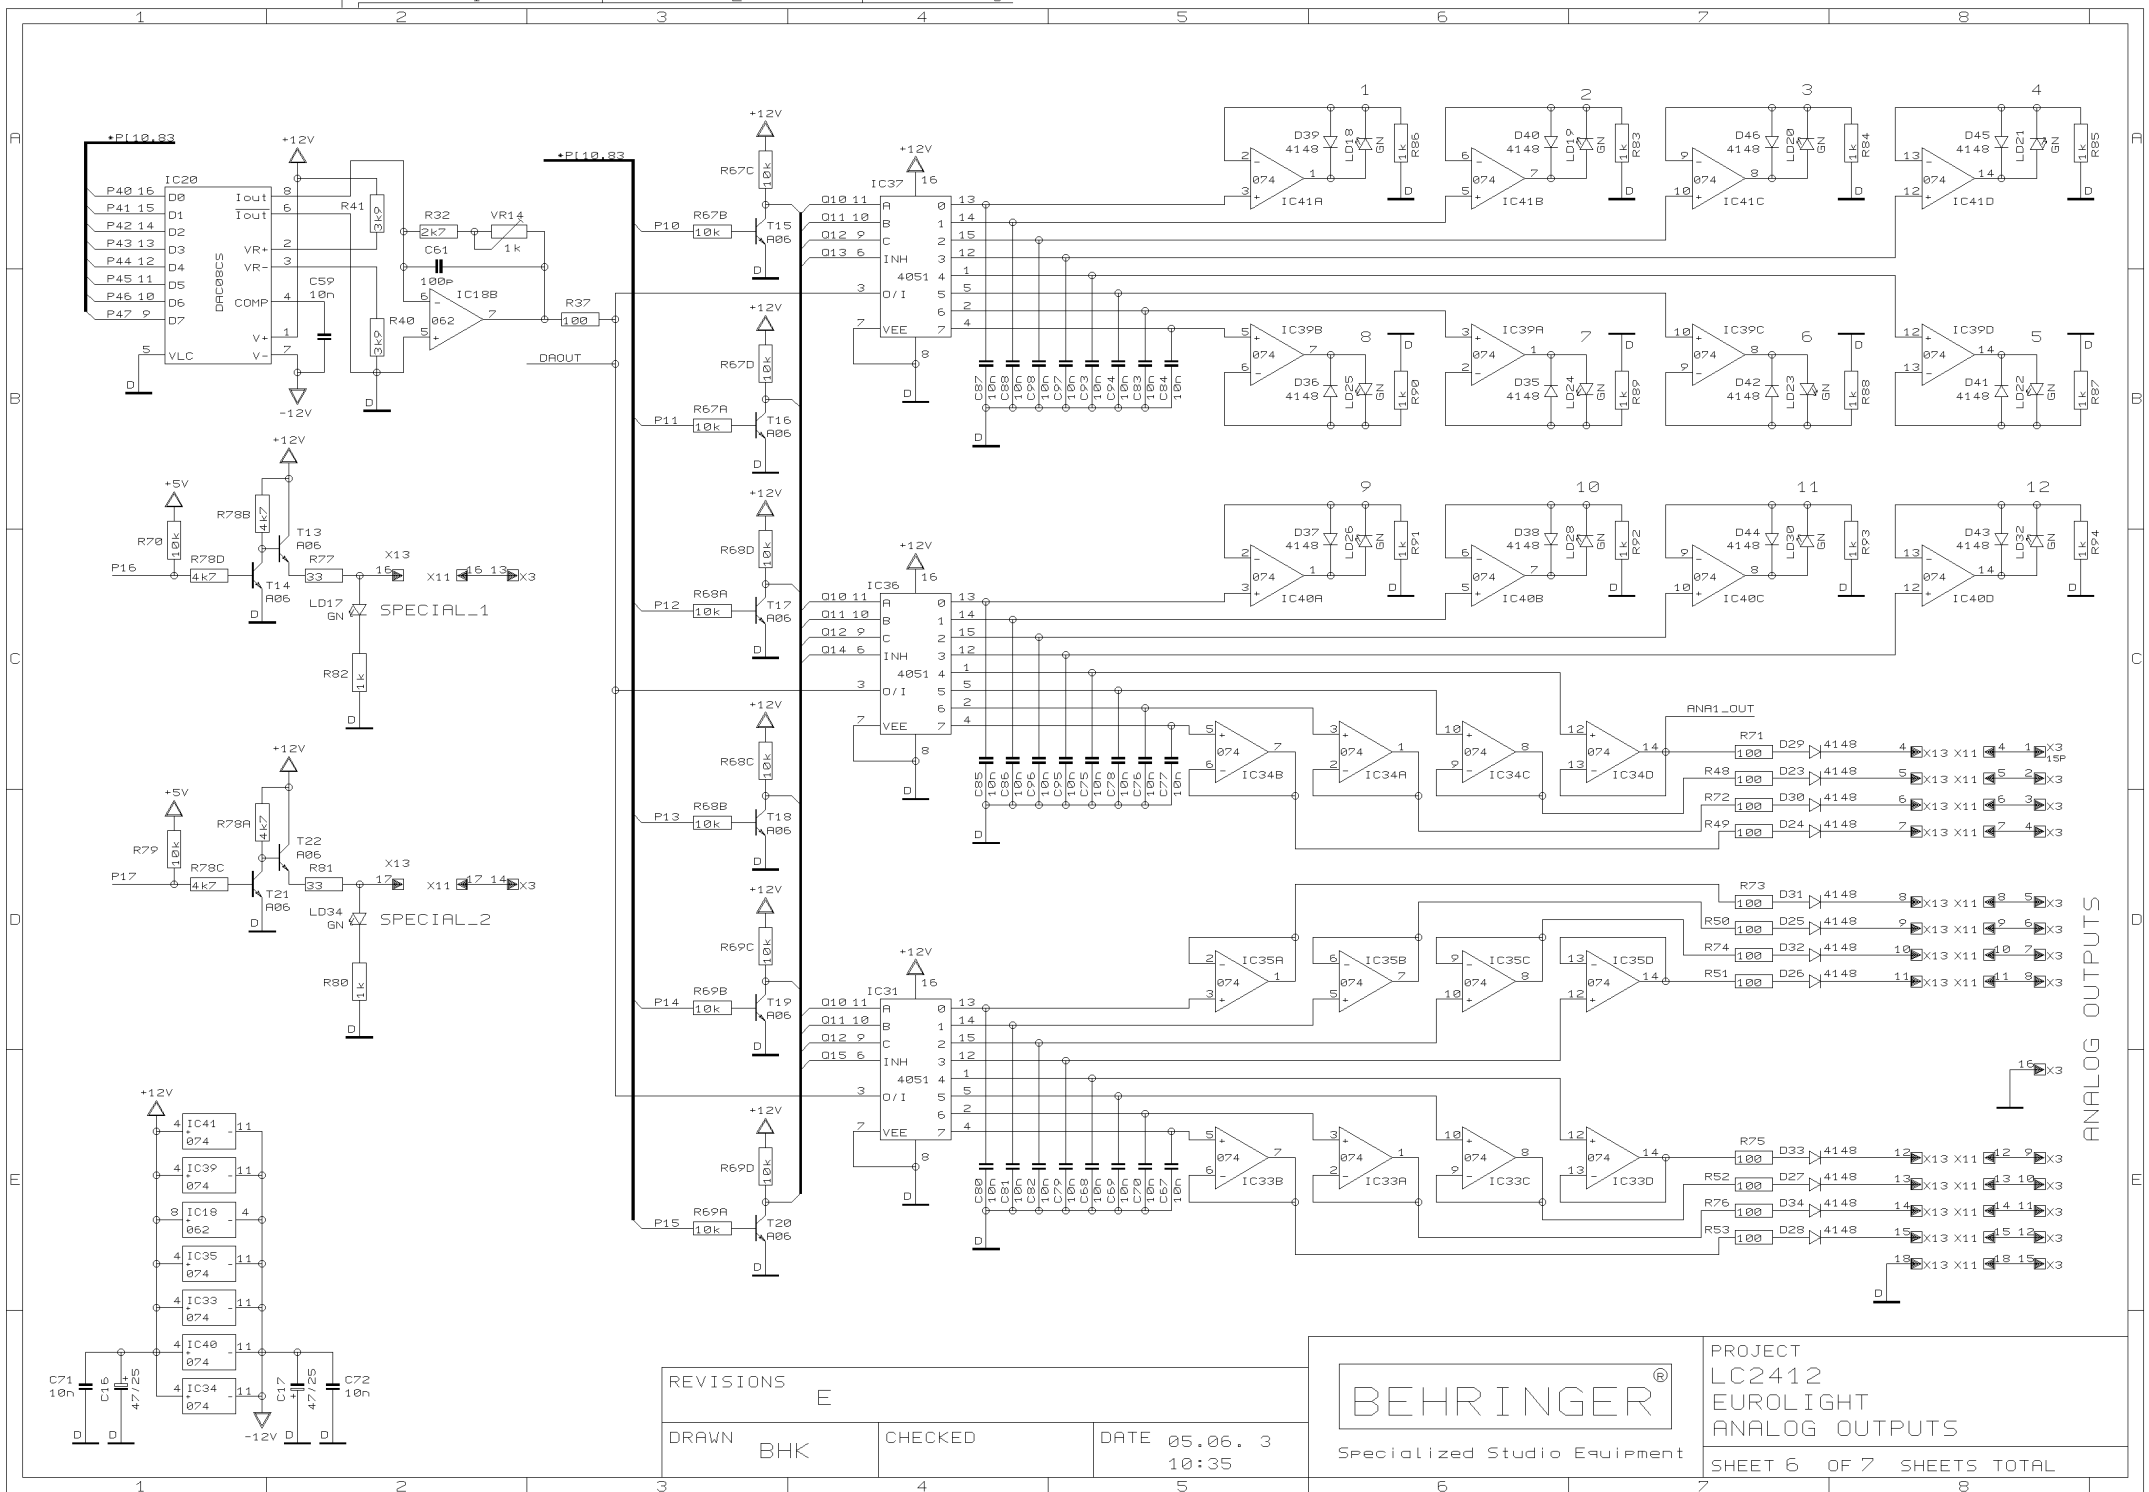

REVISIONS		E	
DRAWN	BHK	CHECKED	
DATE 05.06.3		10:35	

PROJECT
 LC2412
 EUROLIGHT
 FADER & LED INTERFACE
 SHEET 4 OF 7 SHEETS TOTAL

REVISIONS		
E		
DRAWN	CHECKED	DATE
BHK		05.06. 3
		10:35

PROJECT
LC2412
EUROLIGHT
SWITCH INTERFACE

SHEET 5 OF 7 SHEETS TOTAL

REVISIONS
E

DRAWN BHK

CHECKED

DATE 05.06. 3
10:35

PROJECT
LC2412
EUROLIGHT
ANALOG OUTPUTS
SHEET 6 OF 7 SHEETS TOTAL