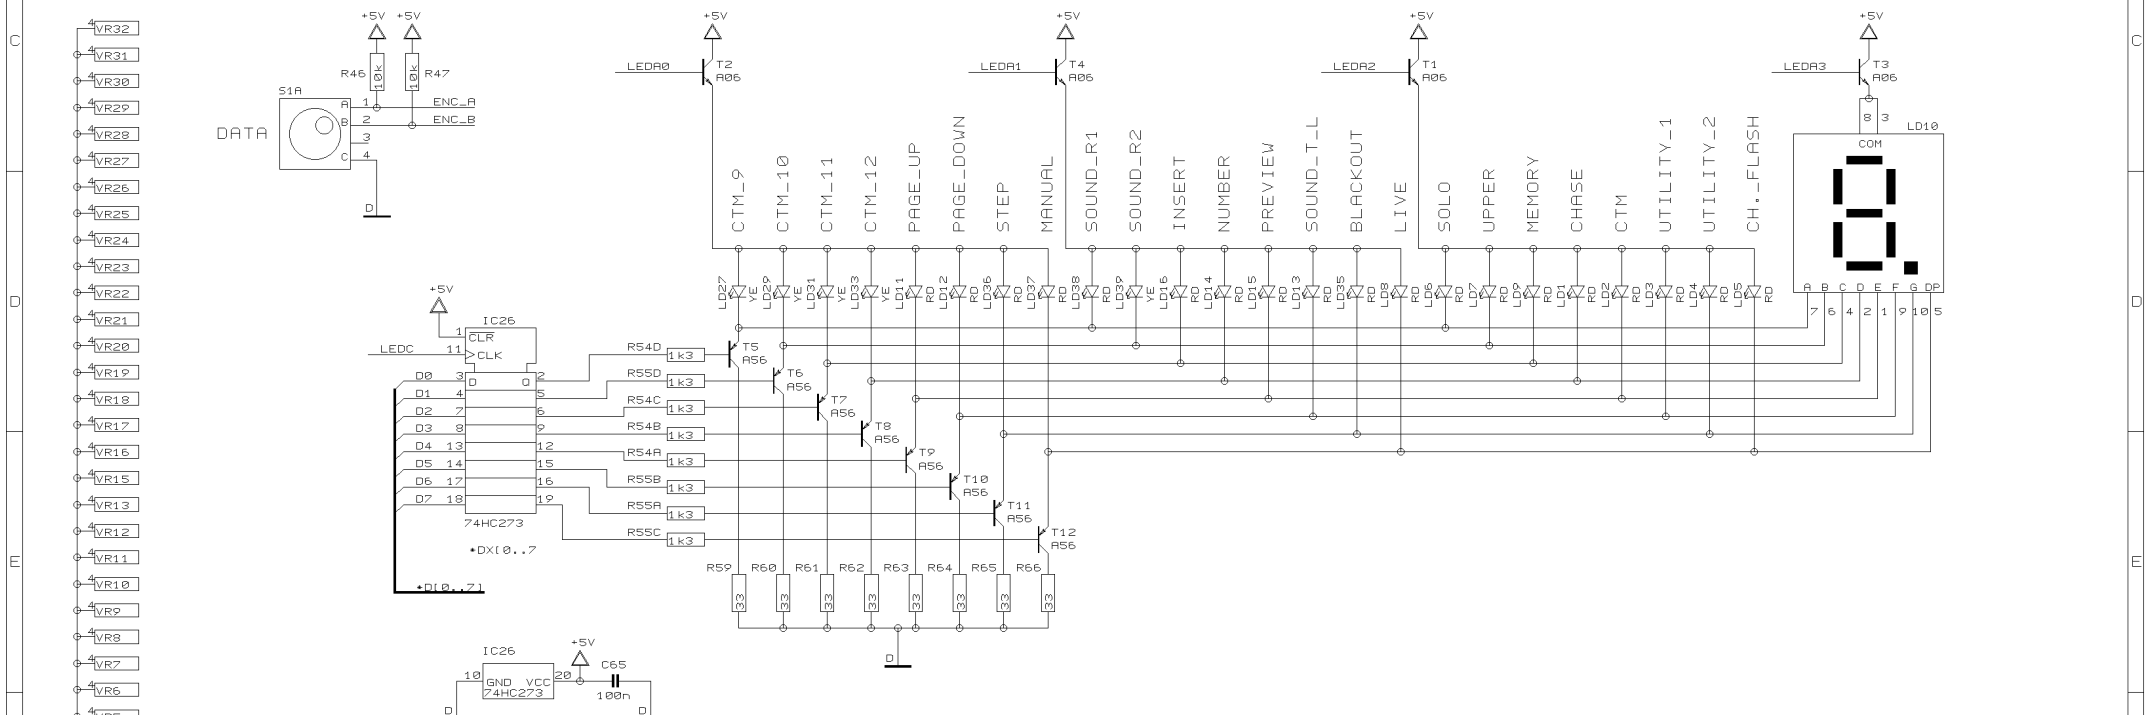

REVISIONS		E	
DRAWN	BHK	CHECKED	
DATE 05.06.3		10:35	

PROJECT
 LC2412
 EUROLIGHT
 FADER & LED INTERFACE
 SHEET 4 OF 7 SHEETS TOTAL

REVISIONS		
E		
DRAWN	CHECKED	DATE
BHK		05.06. 3
		10:35

PROJECT
LC2412
EUROLIGHT
SWITCH INTERFACE

SHEET 5 OF 7 SHEETS TOTAL

REVISIONS
E

DRAWN BHK

CHECKED

DATE 05.06. 3
10:35

PROJECT
LC2412
EUROLIGHT
ANALOG OUTPUTS
SHEET 6 OF 7 SHEETS TOTAL