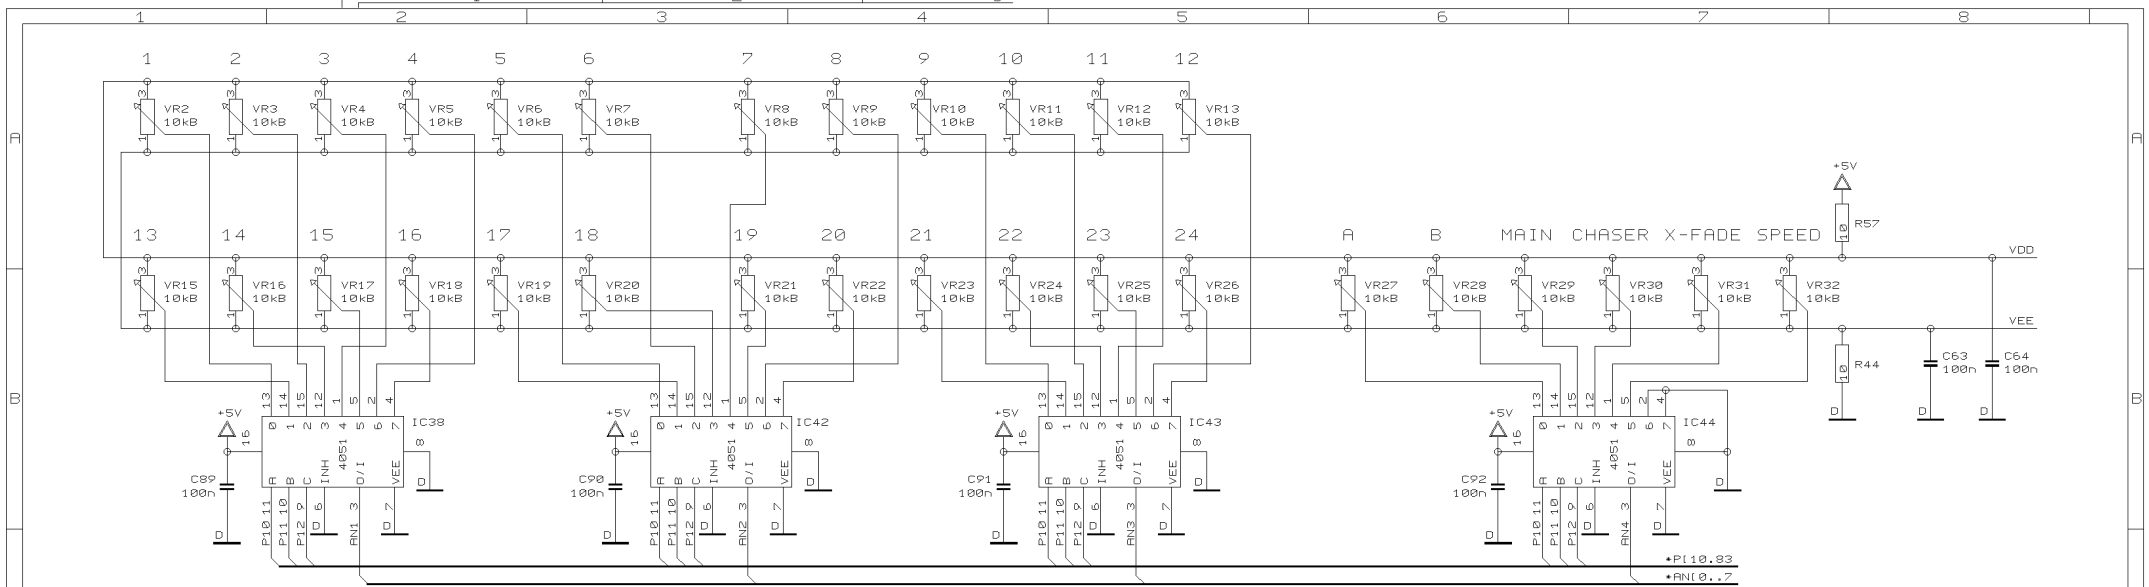

REVISIONS		E	
DRAWN	BHK	CHECKED	
DATE 05.06.3		10:35