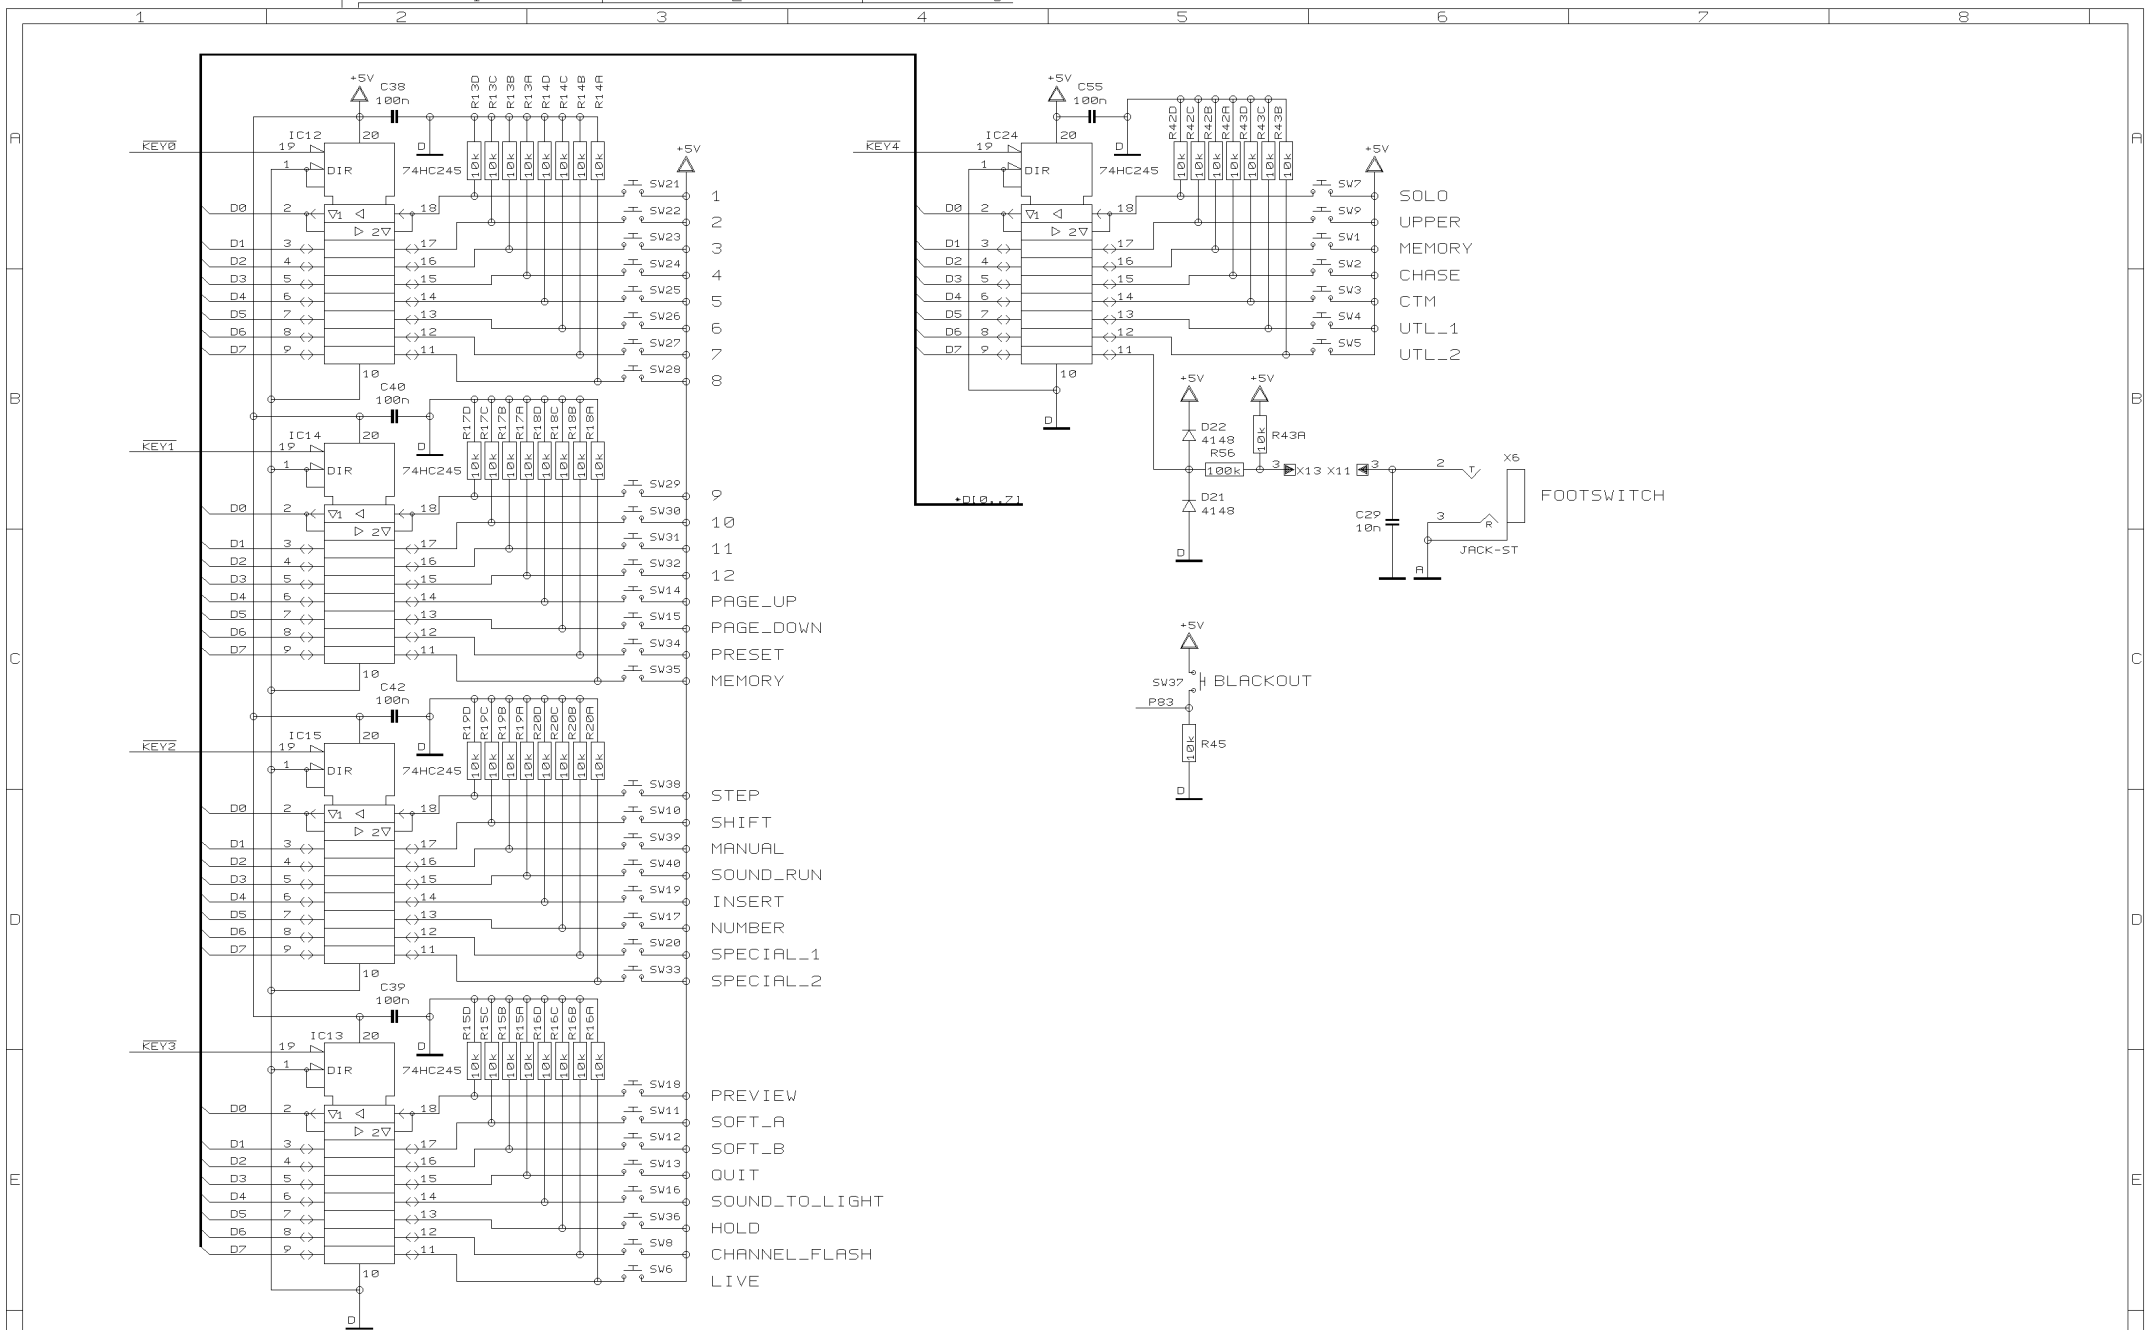

REVISIONS		E	
DRAWN	BHK	CHECKED	
DATE 05.06.3		10:35	

PROJECT
 LC2412
 EUROLIGHT
 FADER & LED INTERFACE
 SHEET 4 OF 7 SHEETS TOTAL

REVISIONS		
E		
DRAWN	CHECKED	DATE
BHK		05.06. 3
		10:35

PROJECT
LC2412
EUROLIGHT
SWITCH INTERFACE

SHEET 5 OF 7 SHEETS TOTAL

REVISIONS
E

DRAWN BHK

CHECKED

DATE 05.06. 3
10:35

PROJECT
LC2412
EUROLIGHT
ANALOG OUTPUTS
SHEET 6 OF 7 SHEETS TOTAL