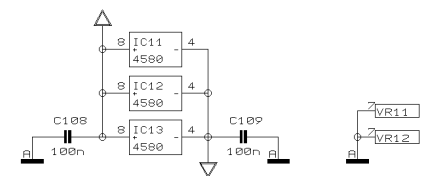

REVISIONS		
C		
DRAWN	CHECKED	DATE 05.02. 1 14:34

 Specialized Studio Equipment

PROJECT	MX802
EURORACK	MX 802
STEREO CHANNEL	5/6
SHEET 5 OF 9 SHEETS TOTAL	

REVISIONS C

DRAWN

CHECKED

DATE 05.02. 1
14:34

PROJECT
MX802
EURORACK MX 802
STEREO CHANNEL 7/8
SHEET 6 OF 9 SHEETS TOTAL