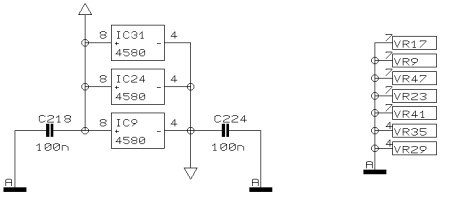

REVISIONS		
C		
DRAWN	CHECKED	DATE 05.02. 14:34

PROJECT
MX802
EURORACK MX 802
MONO CHANNEL 1
SHEET 1 OF 9 SHEETS TOTAL

REVISIONS		
C		
DRAWN	CHECKED	DATE 05.02. 1 14:34

PROJECT
MX802
EURORACK MX 802
STEREO CHANNEL 5/6
SHEET 5 OF 9 SHEETS TOTAL