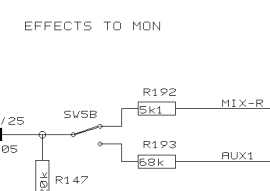

REVISIONS		
C		
DRAWN	CHECKED	DATE 05.02. 1 14:34

 Specialized Studio Equipment

PROJECT	MX802
EURORACK	MX 802
STEREO CHANNEL	5/6
SHEET 5 OF 9 SHEETS TOTAL	

REVISIONS C

DRAWN

CHECKED

DATE 05.02. 1
14:34

PROJECT
MX802
EURORACK MX 802
STEREO CHANNEL 7/8
SHEET 6 OF 9 SHEETS TOTAL

REVISIONS		
C		
DRAWN	CHECKED	DATE 05.02. 1 14:34

PROJECT
MX802
EURORACK MX 802
AUX SENDS & AUX RETURNS
SHEET 7 OF 9 SHEETS TOTAL

REVISIONS C

DRAWN

CHECKED

DATE 05.02. 1
14:34

PROJECT
MX802
EURORACK MX 802
MAIN SECTION
SHEET 8 OF 9 SHEETS TOTAL