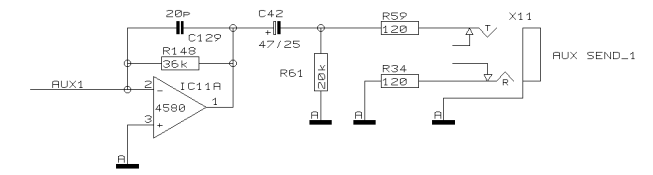

REVISIONS		
C		
DRAWN	CHECKED	DATE 05.02. 14:34

PROJECT
MX802
EURORACK MX 802
MONO CHANNEL 1
SHEET 1 OF 9 SHEETS TOTAL

REVISIONS		
C		
DRAWN	CHECKED	DATE 05.02. 1 14:34

PROJECT
MX802
EURORACK MX 802
STEREO CHANNEL 5/6
SHEET 5 OF 9 SHEETS TOTAL