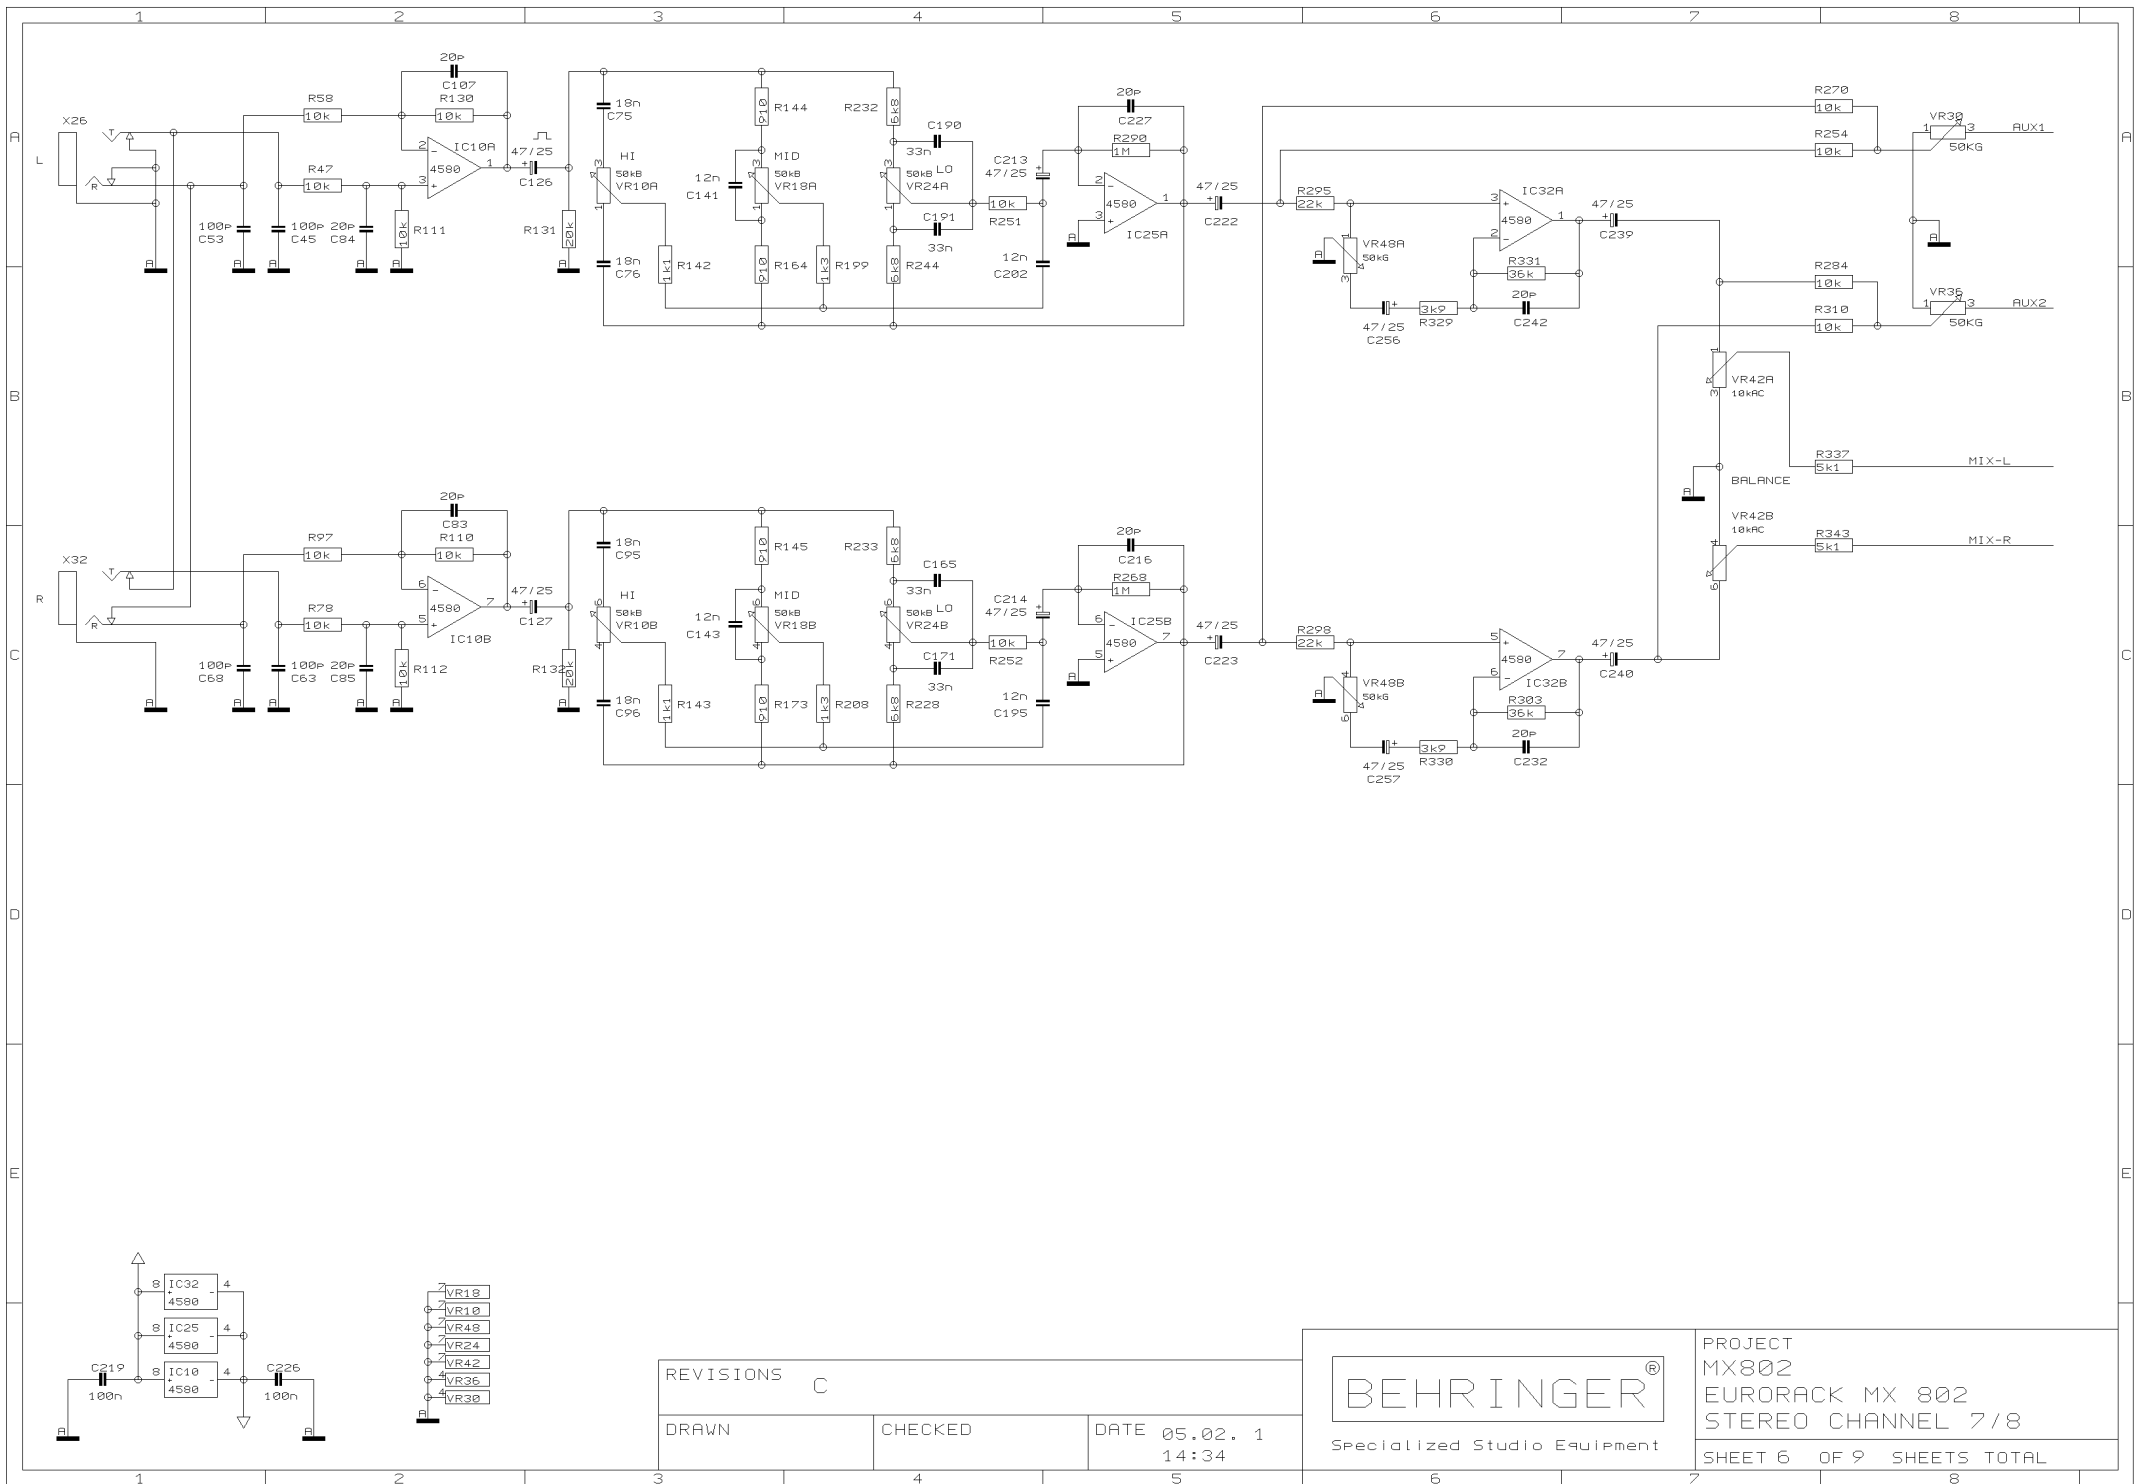

REVISIONS C

DRAWN

CHECKED

DATE 05.02. 1
14:34

PROJECT
MX802
EURORACK MX 802
STEREO CHANNEL 7/8
SHEET 6 OF 9 SHEETS TOTAL