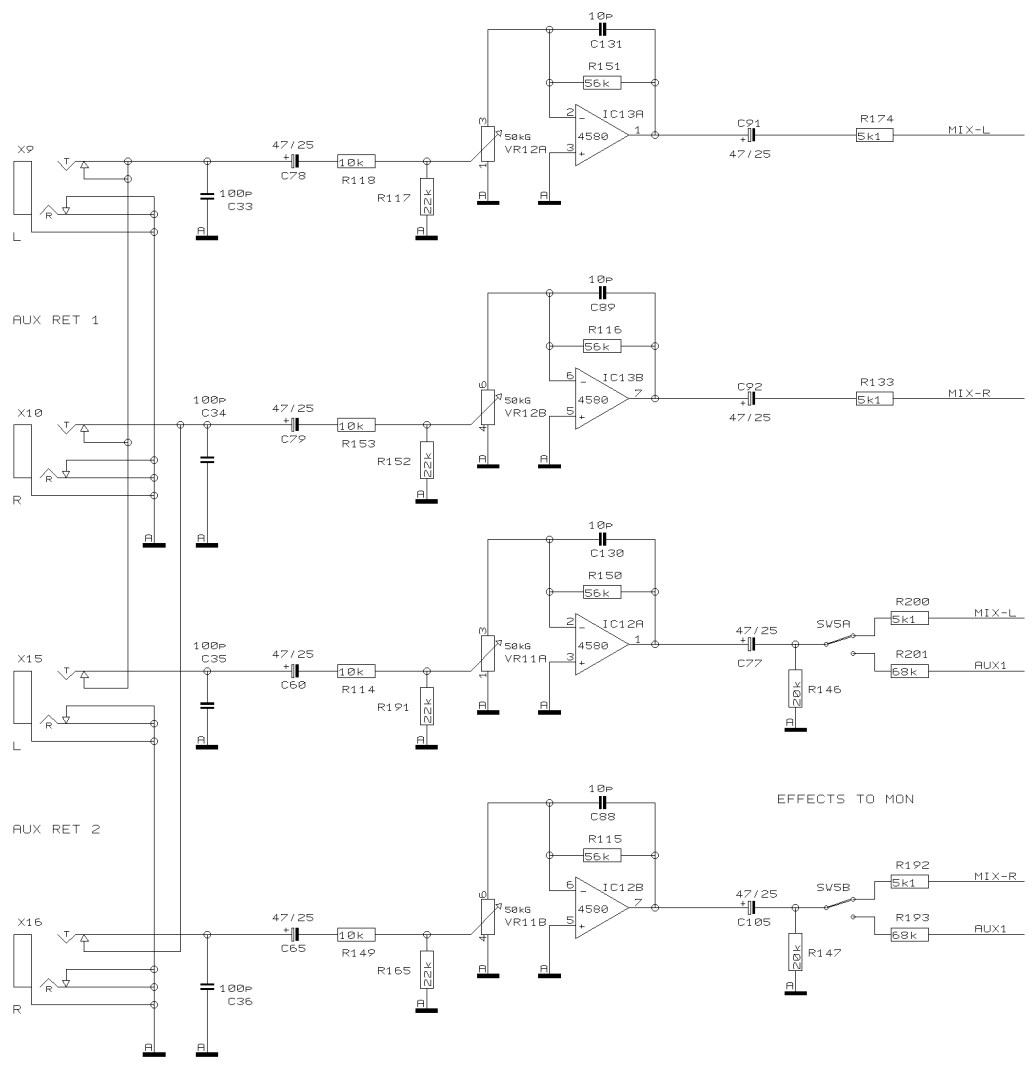

REVISIONS		
C		
DRAWN	CHECKED	DATE 05.02. 14:34

PROJECT
MX802
EURORACK MX 802
MONO CHANNEL 1
SHEET 1 OF 9 SHEETS TOTAL

REVISIONS		
C		
DRAWN	CHECKED	DATE 05.02. 1 14:34

PROJECT
MX802
EURORACK MX 802
STEREO CHANNEL 5/6
SHEET 5 OF 9 SHEETS TOTAL