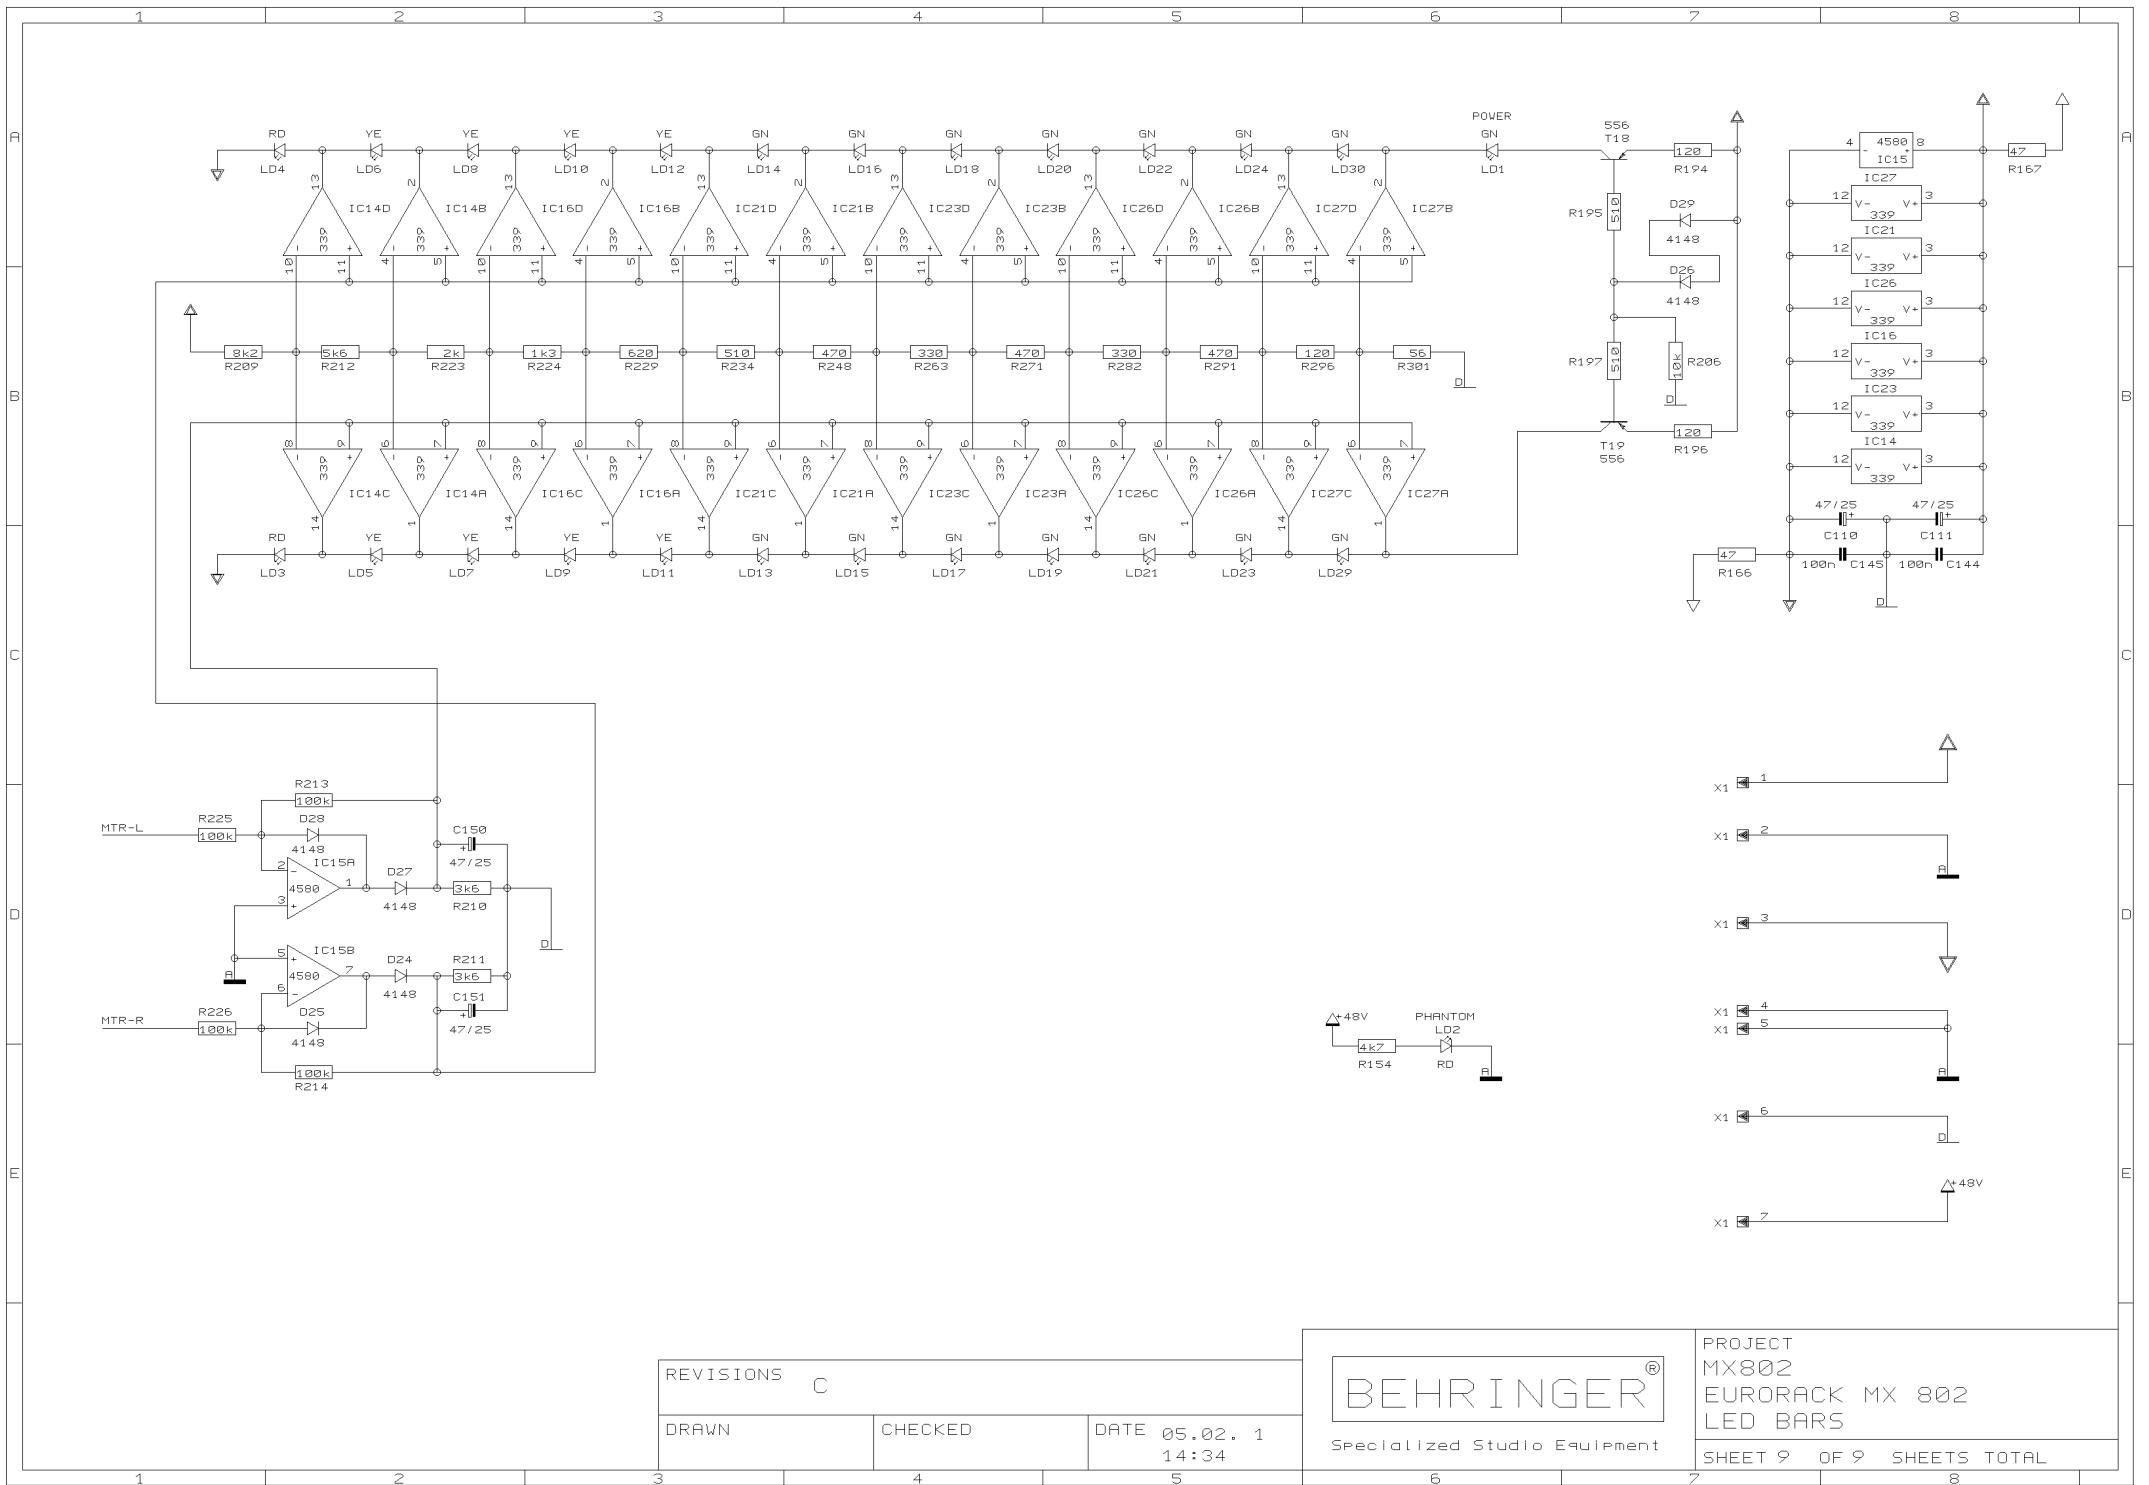

REVISIONS C

DRAWN

CHECKED

DATE 05.02. 1
14:34

BEHRINGER®

Specialized Studio Equipment

PROJECT
MX802
EURORACK MX 802
LED BARS

SHEET 9 OF 9 SHEETS TOTAL