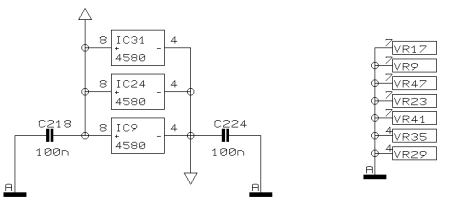

DATE 05.02. 1
14:34

PROJECT
MX802
EURORACK MX 802
MONO CHANNEL 3
SHEET 3 OF 9 SHEETS TOTAL

REVISIONS C

DRAWN

CHECKED

DATE 05.02. 1
14:34

PROJECT
MX802
EURORACK MX 802
MONO CHANNEL 4
SHEET 4 OF 9 SHEETS TOTAL