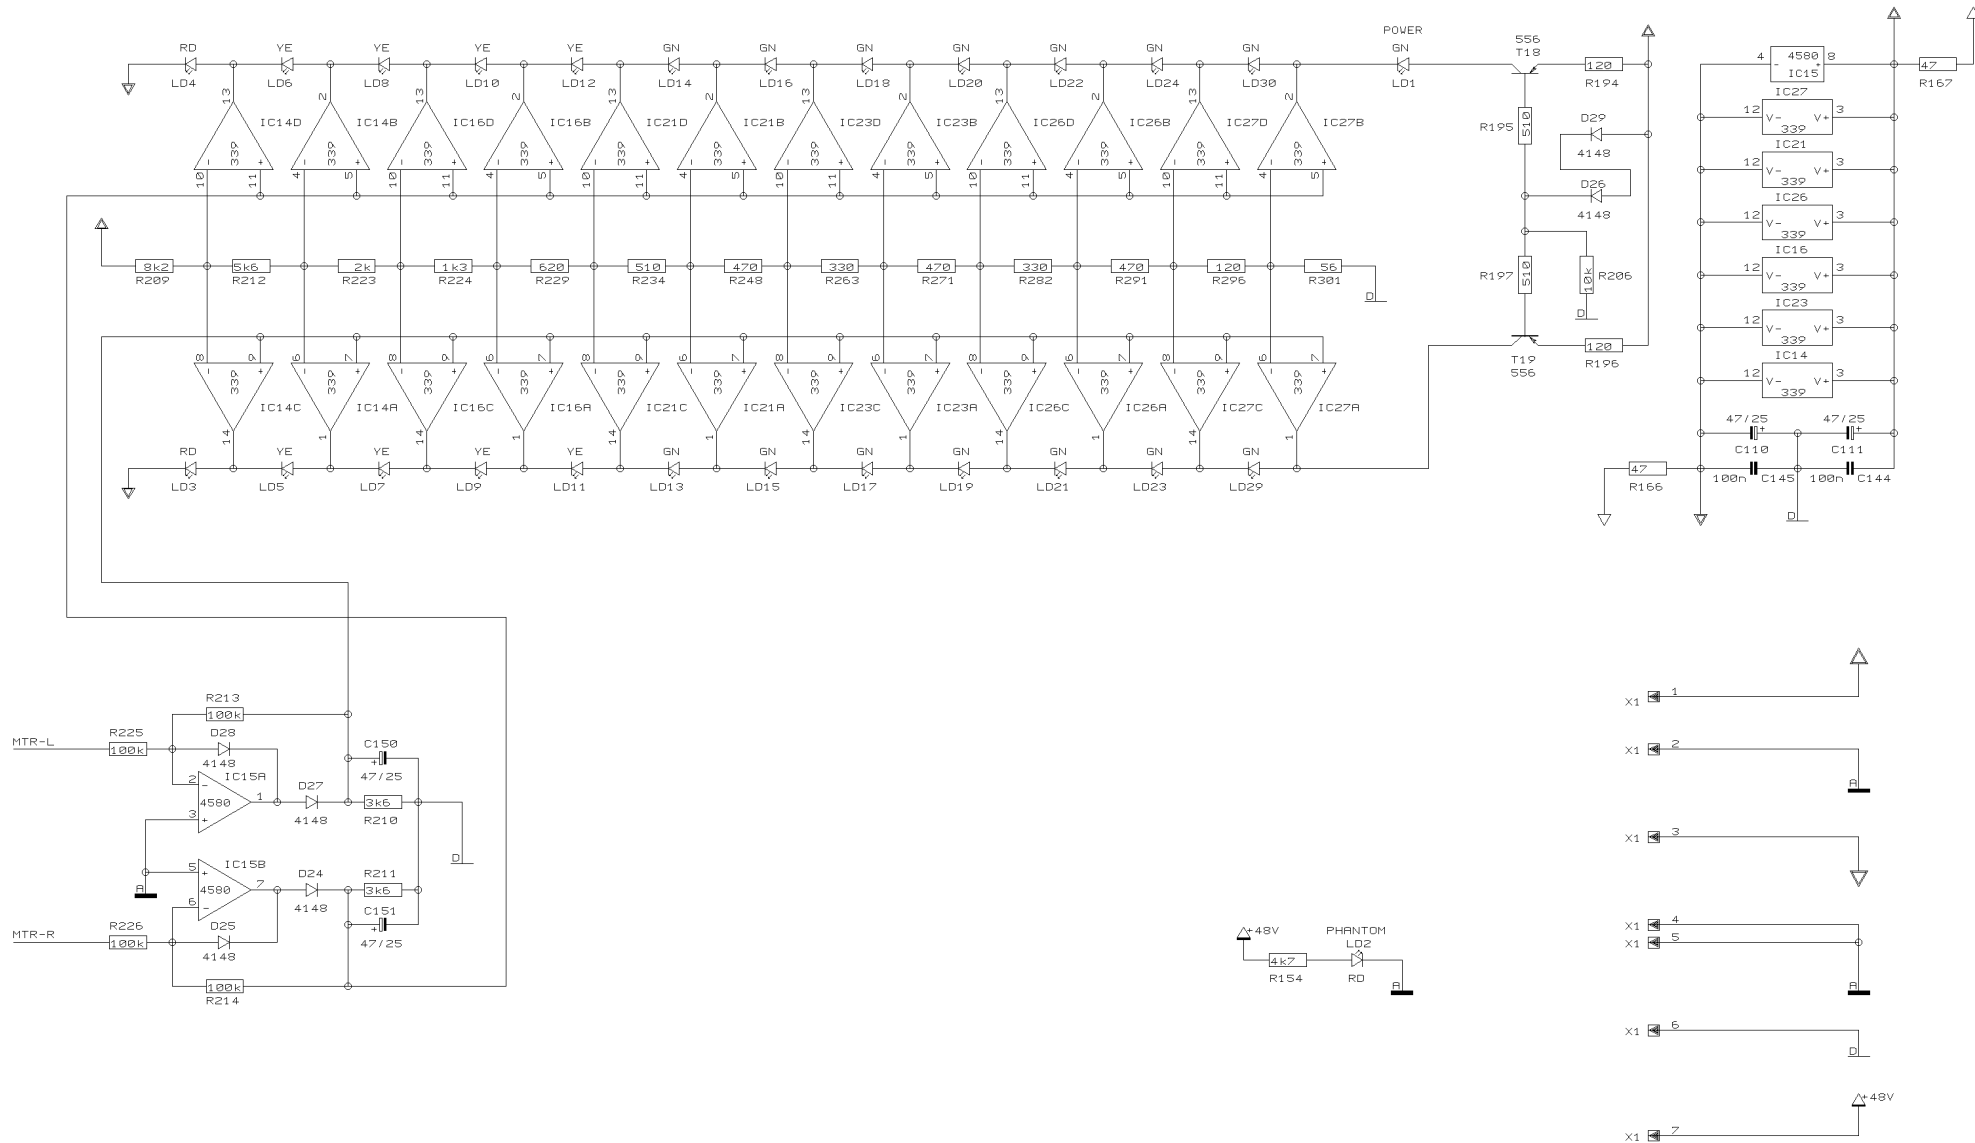

REVISIONS		
C		
DRAWN	CHECKED	DATE 05.02. 1 14:34

PROJECT
MX802
EURORACK MX 802
AUX SENDS & AUX RETURNS
SHEET 7 OF 9 SHEETS TOTAL

REVISIONS C

DRAWN

CHECKED

DATE 05.02. 1
14:34

PROJECT
MX802
EURORACK MX 802
MAIN SECTION
SHEET 8 OF 9 SHEETS TOTAL