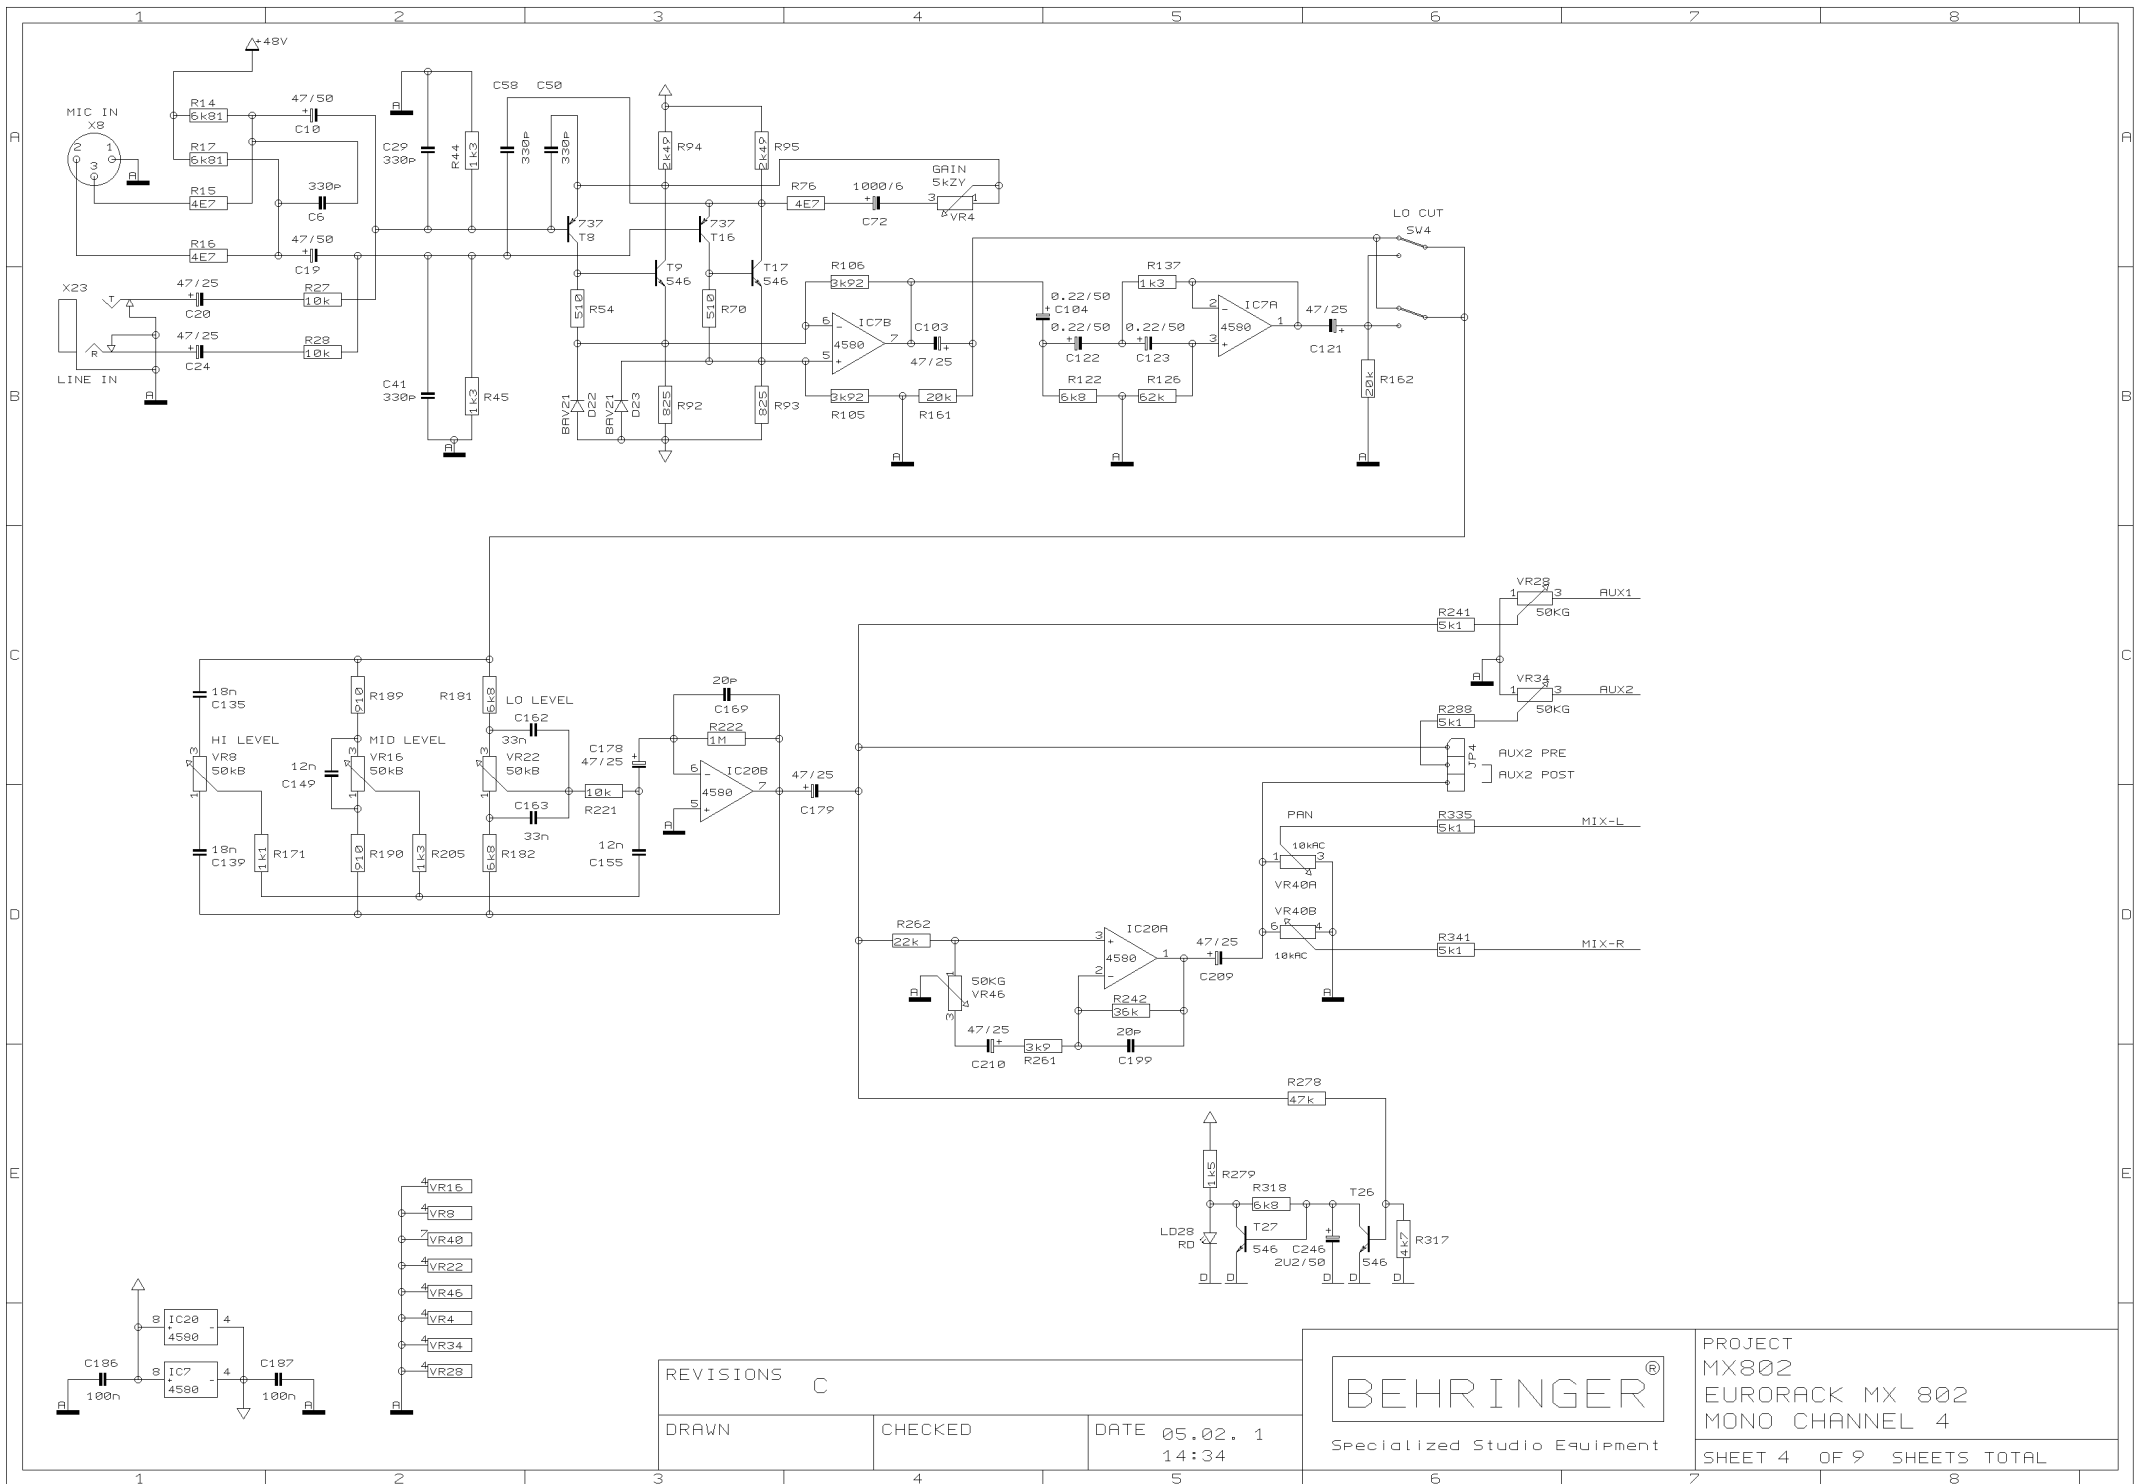

REVISIONS C

DRAWN

CHECKED

DATE 05.02. 1
14:34

PROJECT
MX802
EURORACK MX 802
MONO CHANNEL 2
SHEET 2 OF 9 SHEETS TOTAL

REVISIONS C

DRAWN

CHECKED

DATE 05.02. 1
14:34

PROJECT
MX802
EURORACK MX 802
MONO CHANNEL 3
SHEET 3 OF 9 SHEETS TOTAL

REVISIONS C

DRAWN

CHECKED

DATE 05.02. 1
14:34

PROJECT
MX802
EURORACK MX 802
MONO CHANNEL 4
SHEET 4 OF 9 SHEETS TOTAL

REVISIONS		
C		
DRAWN	CHECKED	DATE 05.02. 1 14:34

PROJECT
MX802
EURORACK MX 802
AUX SENDS & AUX RETURNS
SHEET 7 OF 9 SHEETS TOTAL

REVISIONS C

DRAWN

CHECKED

DATE 05.02. 1
14:34

PROJECT
MX802
EURORACK MX 802
MAIN SECTION
SHEET 8 OF 9 SHEETS TOTAL