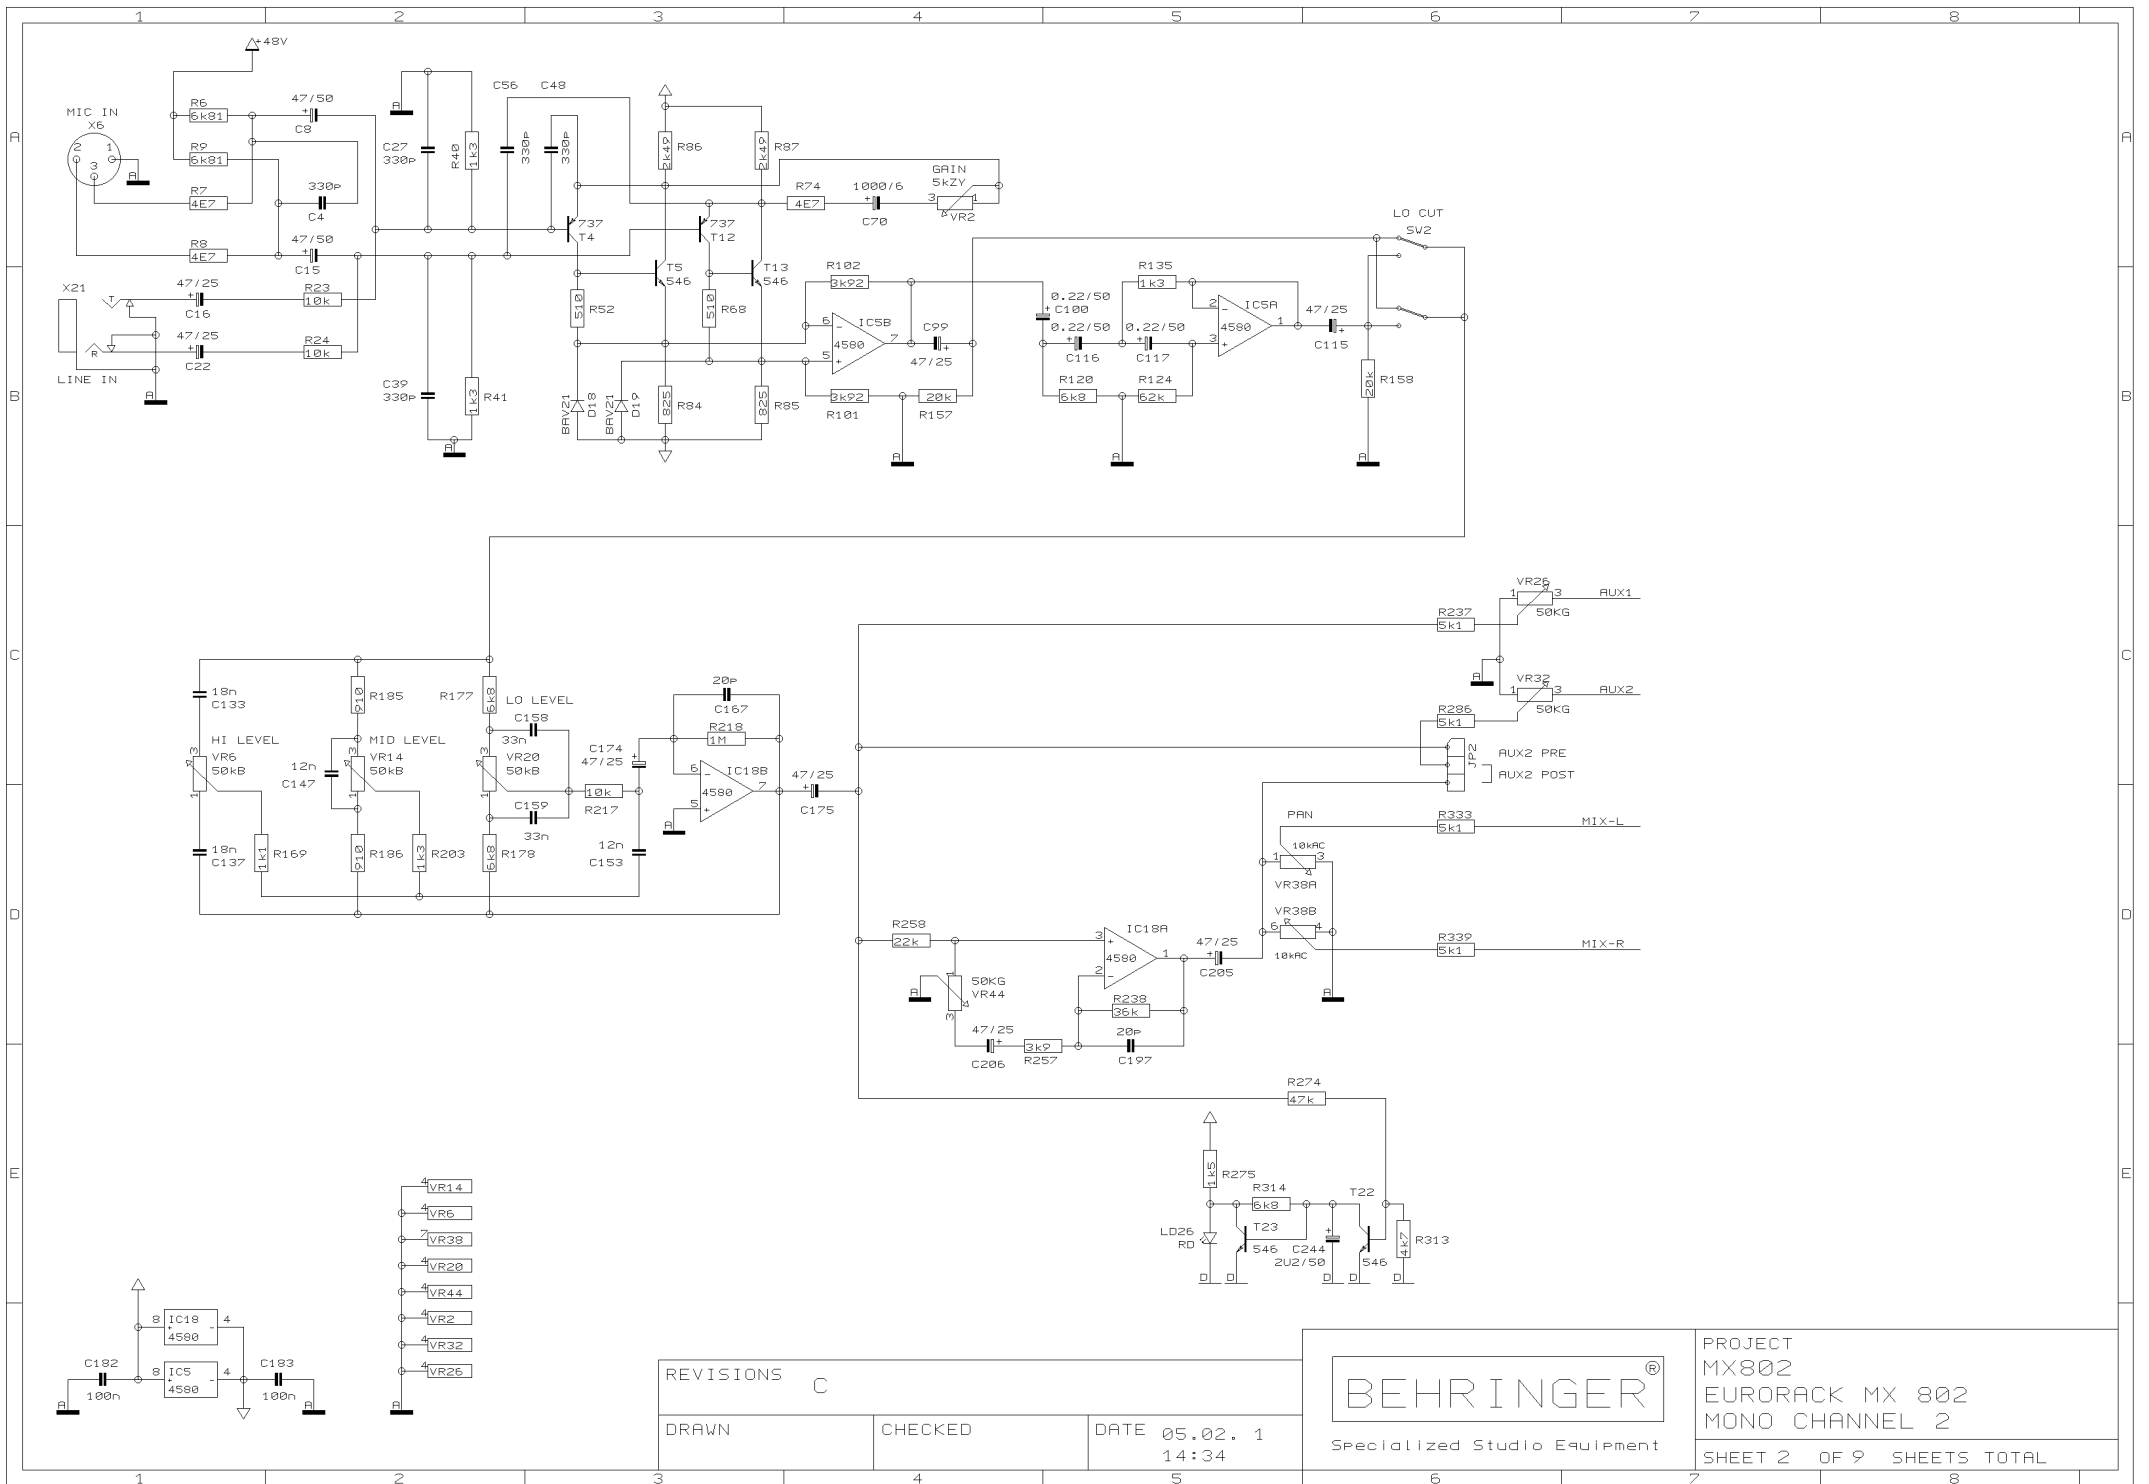

REVISIONS C

DRAWN

CHECKED

DATE 05.02. 1
14:34

PROJECT
MX802
EURORACK MX 802
MONO CHANNEL 2
SHEET 2 OF 9 SHEETS TOTAL

REVISIONS C

DRAWN

CHECKED