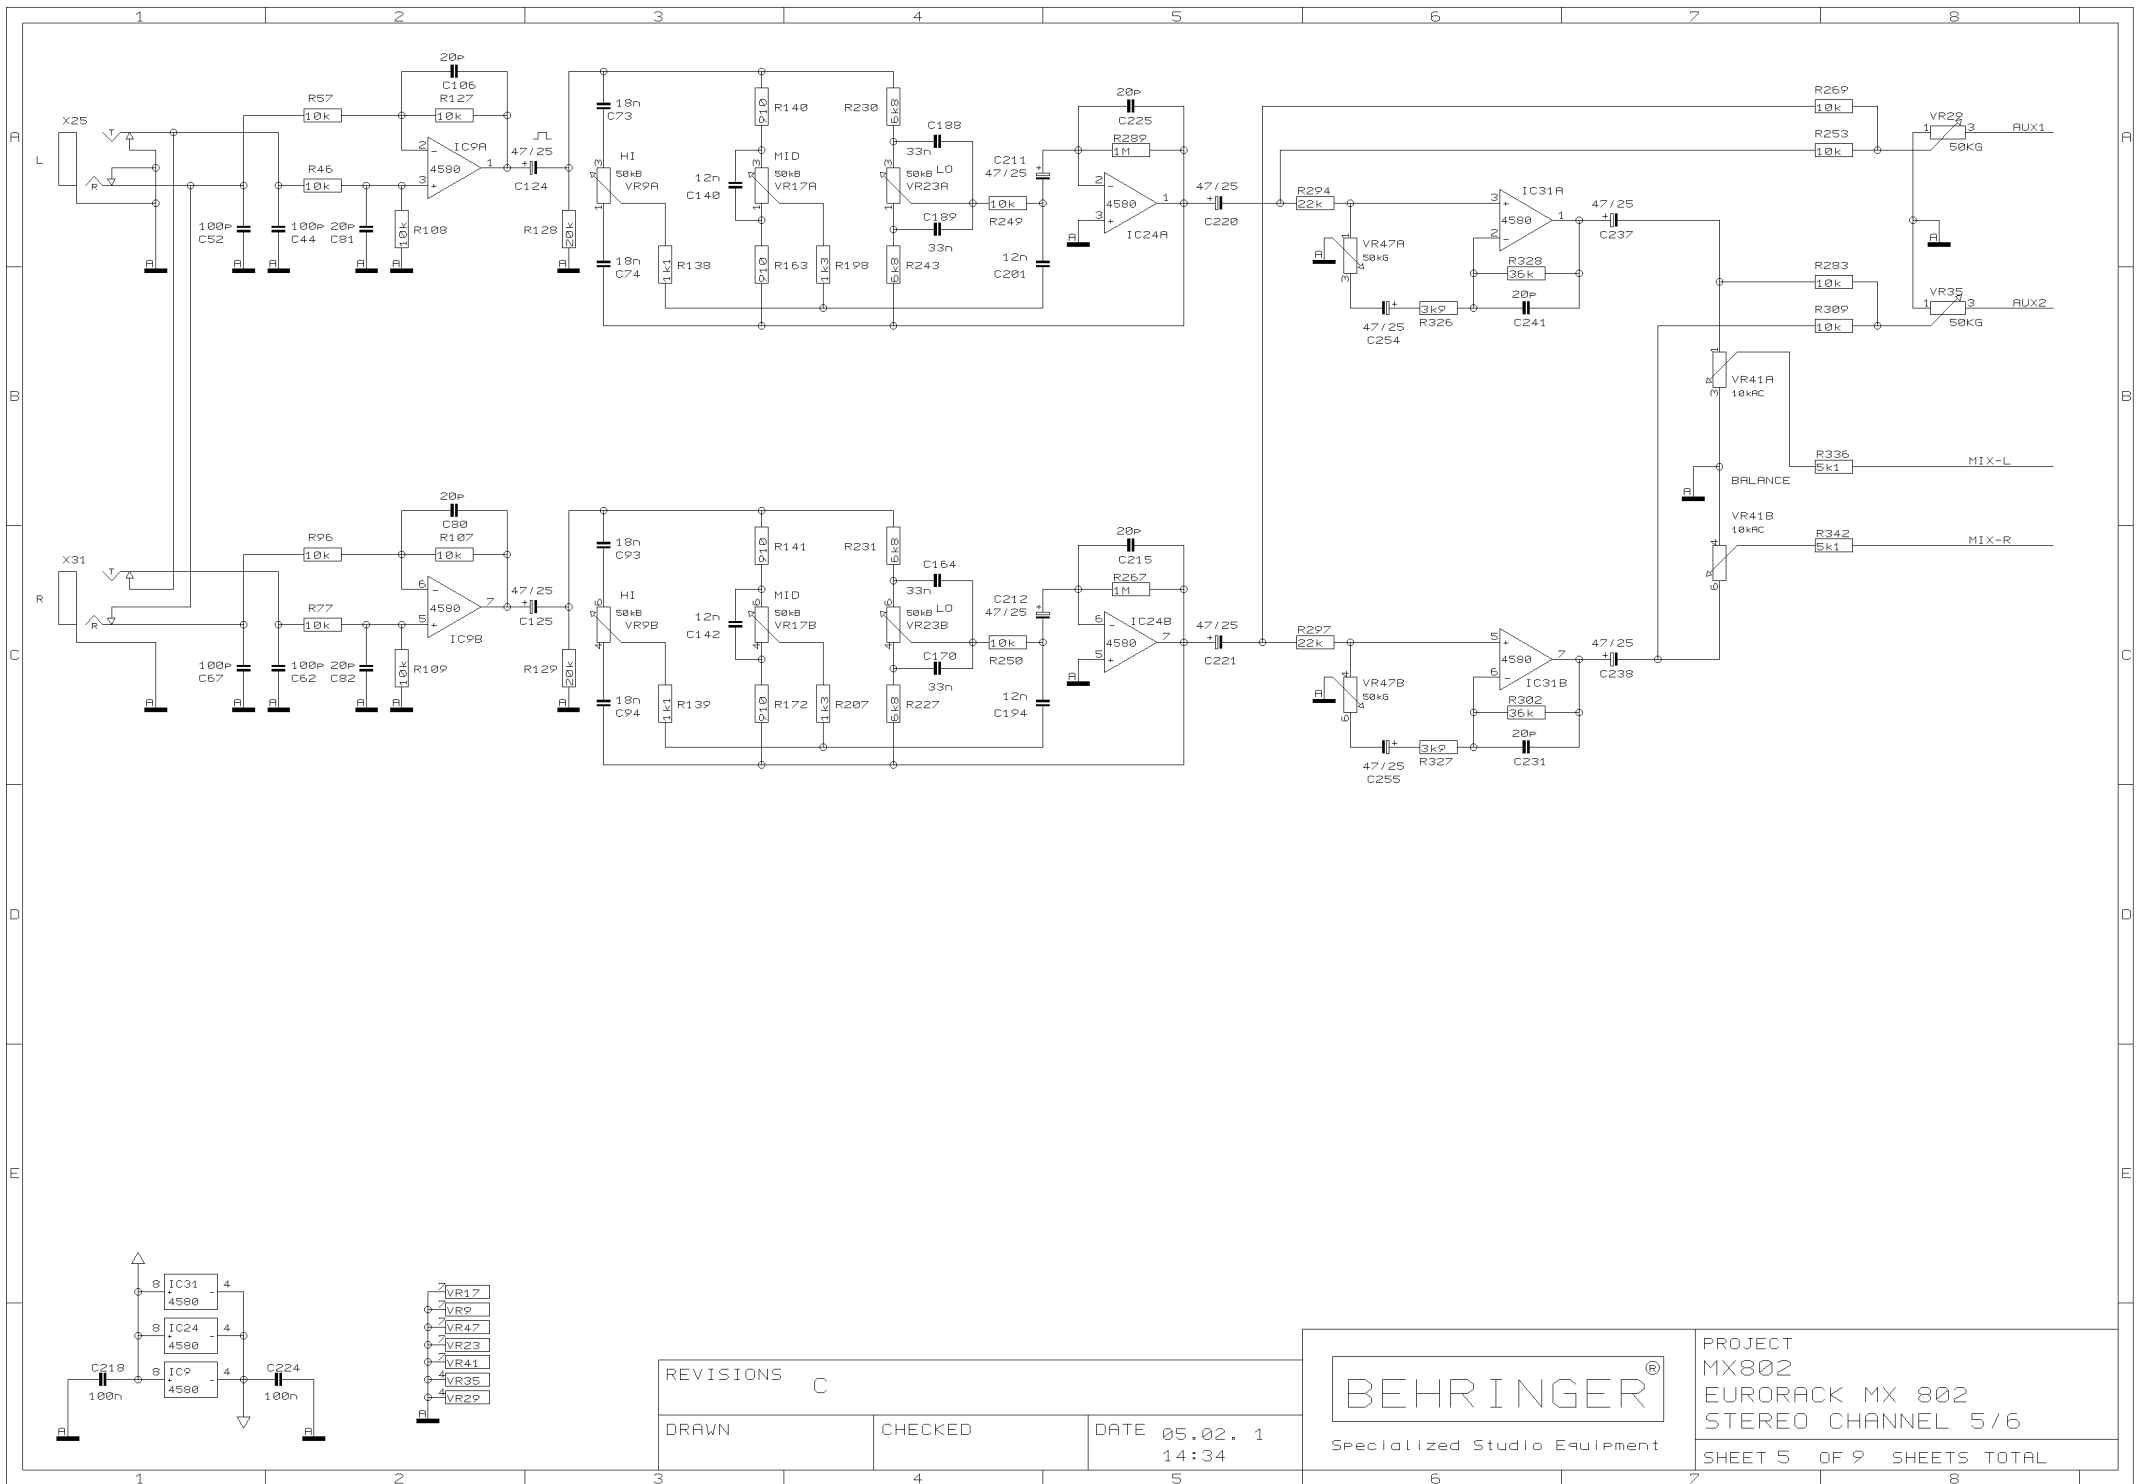

DATE 05.02. 1
14:34

PROJECT
MX802
EURORACK MX 802
MONO CHANNEL 3
SHEET 3 OF 9 SHEETS TOTAL

REVISIONS C

DRAWN

CHECKED

DATE 05.02. 1
14:34

PROJECT
MX802
EURORACK MX 802
MONO CHANNEL 4
SHEET 4 OF 9 SHEETS TOTAL

REVISIONS		
C		
DRAWN	CHECKED	DATE 05.02. 1 14:34

PROJECT
MX802
EURORACK MX 802
AUX SENDS & AUX RETURNS
SHEET 7 OF 9 SHEETS TOTAL

REVISIONS C

DRAWN

CHECKED

DATE 05.02. 1
14:34

PROJECT
MX802
EURORACK MX 802
MAIN SECTION
SHEET 8 OF 9 SHEETS TOTAL