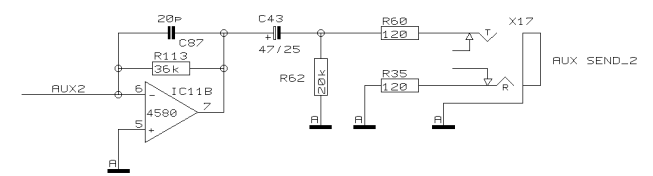

REVISIONS		
C		
DRAWN	CHECKED	DATE 05.02. 1 14:34

 Specialized Studio Equipment

PROJECT	MX802
EURORACK	MX 802
STEREO CHANNEL	5/6
SHEET 5 OF 9 SHEETS TOTAL	

REVISIONS C

DRAWN

CHECKED

DATE 05.02. 1
14:34

PROJECT
MX802
EURORACK MX 802
STEREO CHANNEL 7/8
SHEET 6 OF 9 SHEETS TOTAL