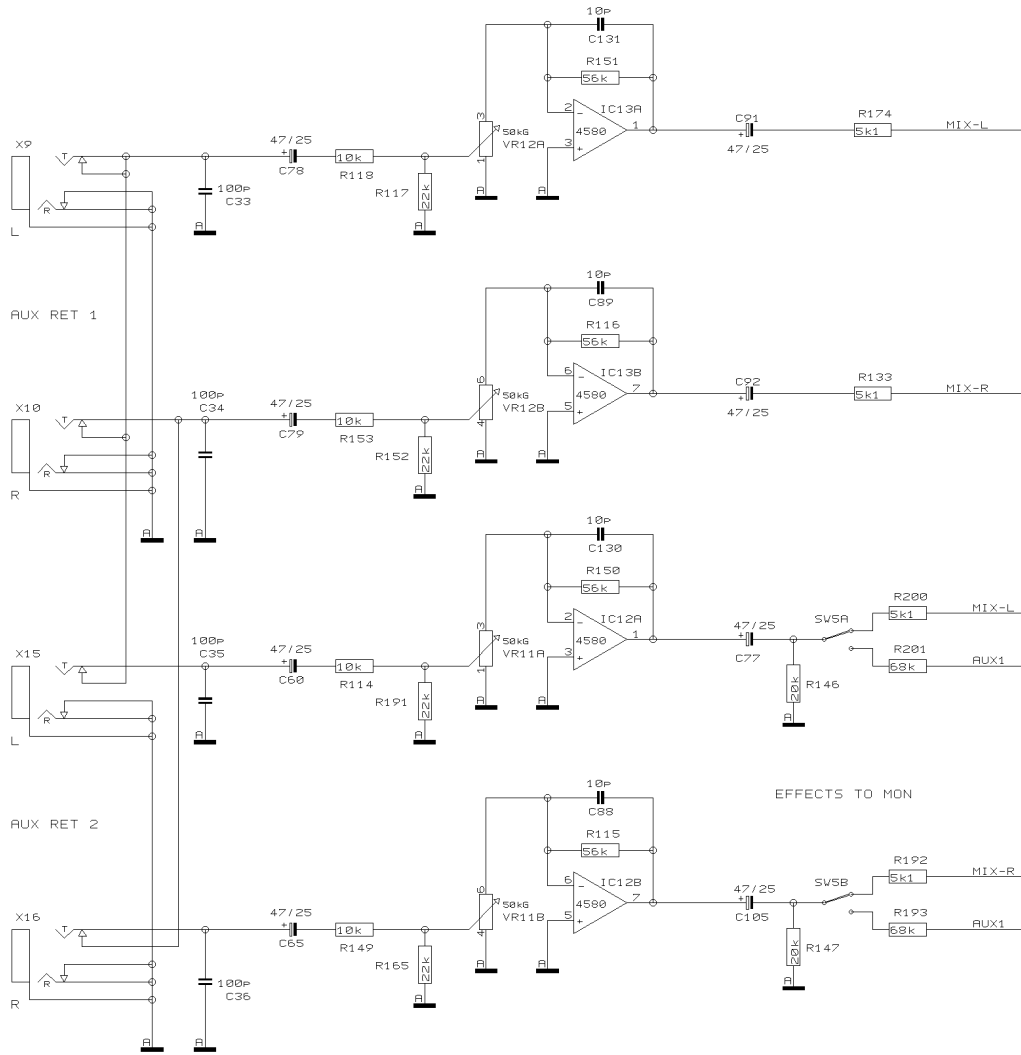

REVISIONS		
C		
DRAWN	CHECKED	DATE 05.02. 1 14:34

PROJECT
MX802
EURORACK MX 802
AUX SENDS & AUX RETURNS
SHEET 7 OF 9 SHEETS TOTAL

REVISIONS C

DRAWN

CHECKED

DATE 05.02. 1
14:34

PROJECT
MX802
EURORACK MX 802
MAIN SECTION
SHEET 8 OF 9 SHEETS TOTAL