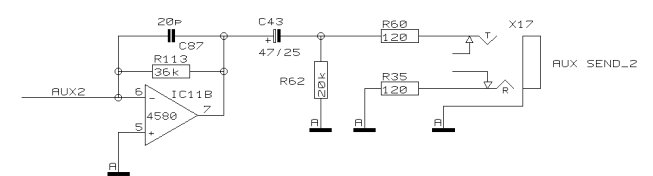

REVISIONS		
C		
DRAWN	CHECKED	DATE 05.02. 14:34

PROJECT
MX802
EURORACK MX 802
MONO CHANNEL 1
SHEET 1 OF 9 SHEETS TOTAL

REVISIONS		
C		
DRAWN	CHECKED	DATE 05.02. 1 14:34

PROJECT
MX802
EURORACK MX 802
STEREO CHANNEL 5/6
SHEET 5 OF 9 SHEETS TOTAL