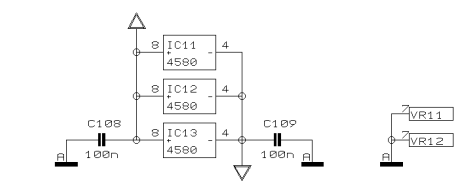

REVISIONS		
C		
DRAWN	CHECKED	DATE 05.02. 14:34

PROJECT
MX802
EURORACK MX 802
MONO CHANNEL 1
SHEET 1 OF 9 SHEETS TOTAL

REVISIONS		
C		
DRAWN	CHECKED	DATE 05.02. 1 14:34

PROJECT
MX802
EURORACK MX 802
STEREO CHANNEL 5/6
SHEET 5 OF 9 SHEETS TOTAL