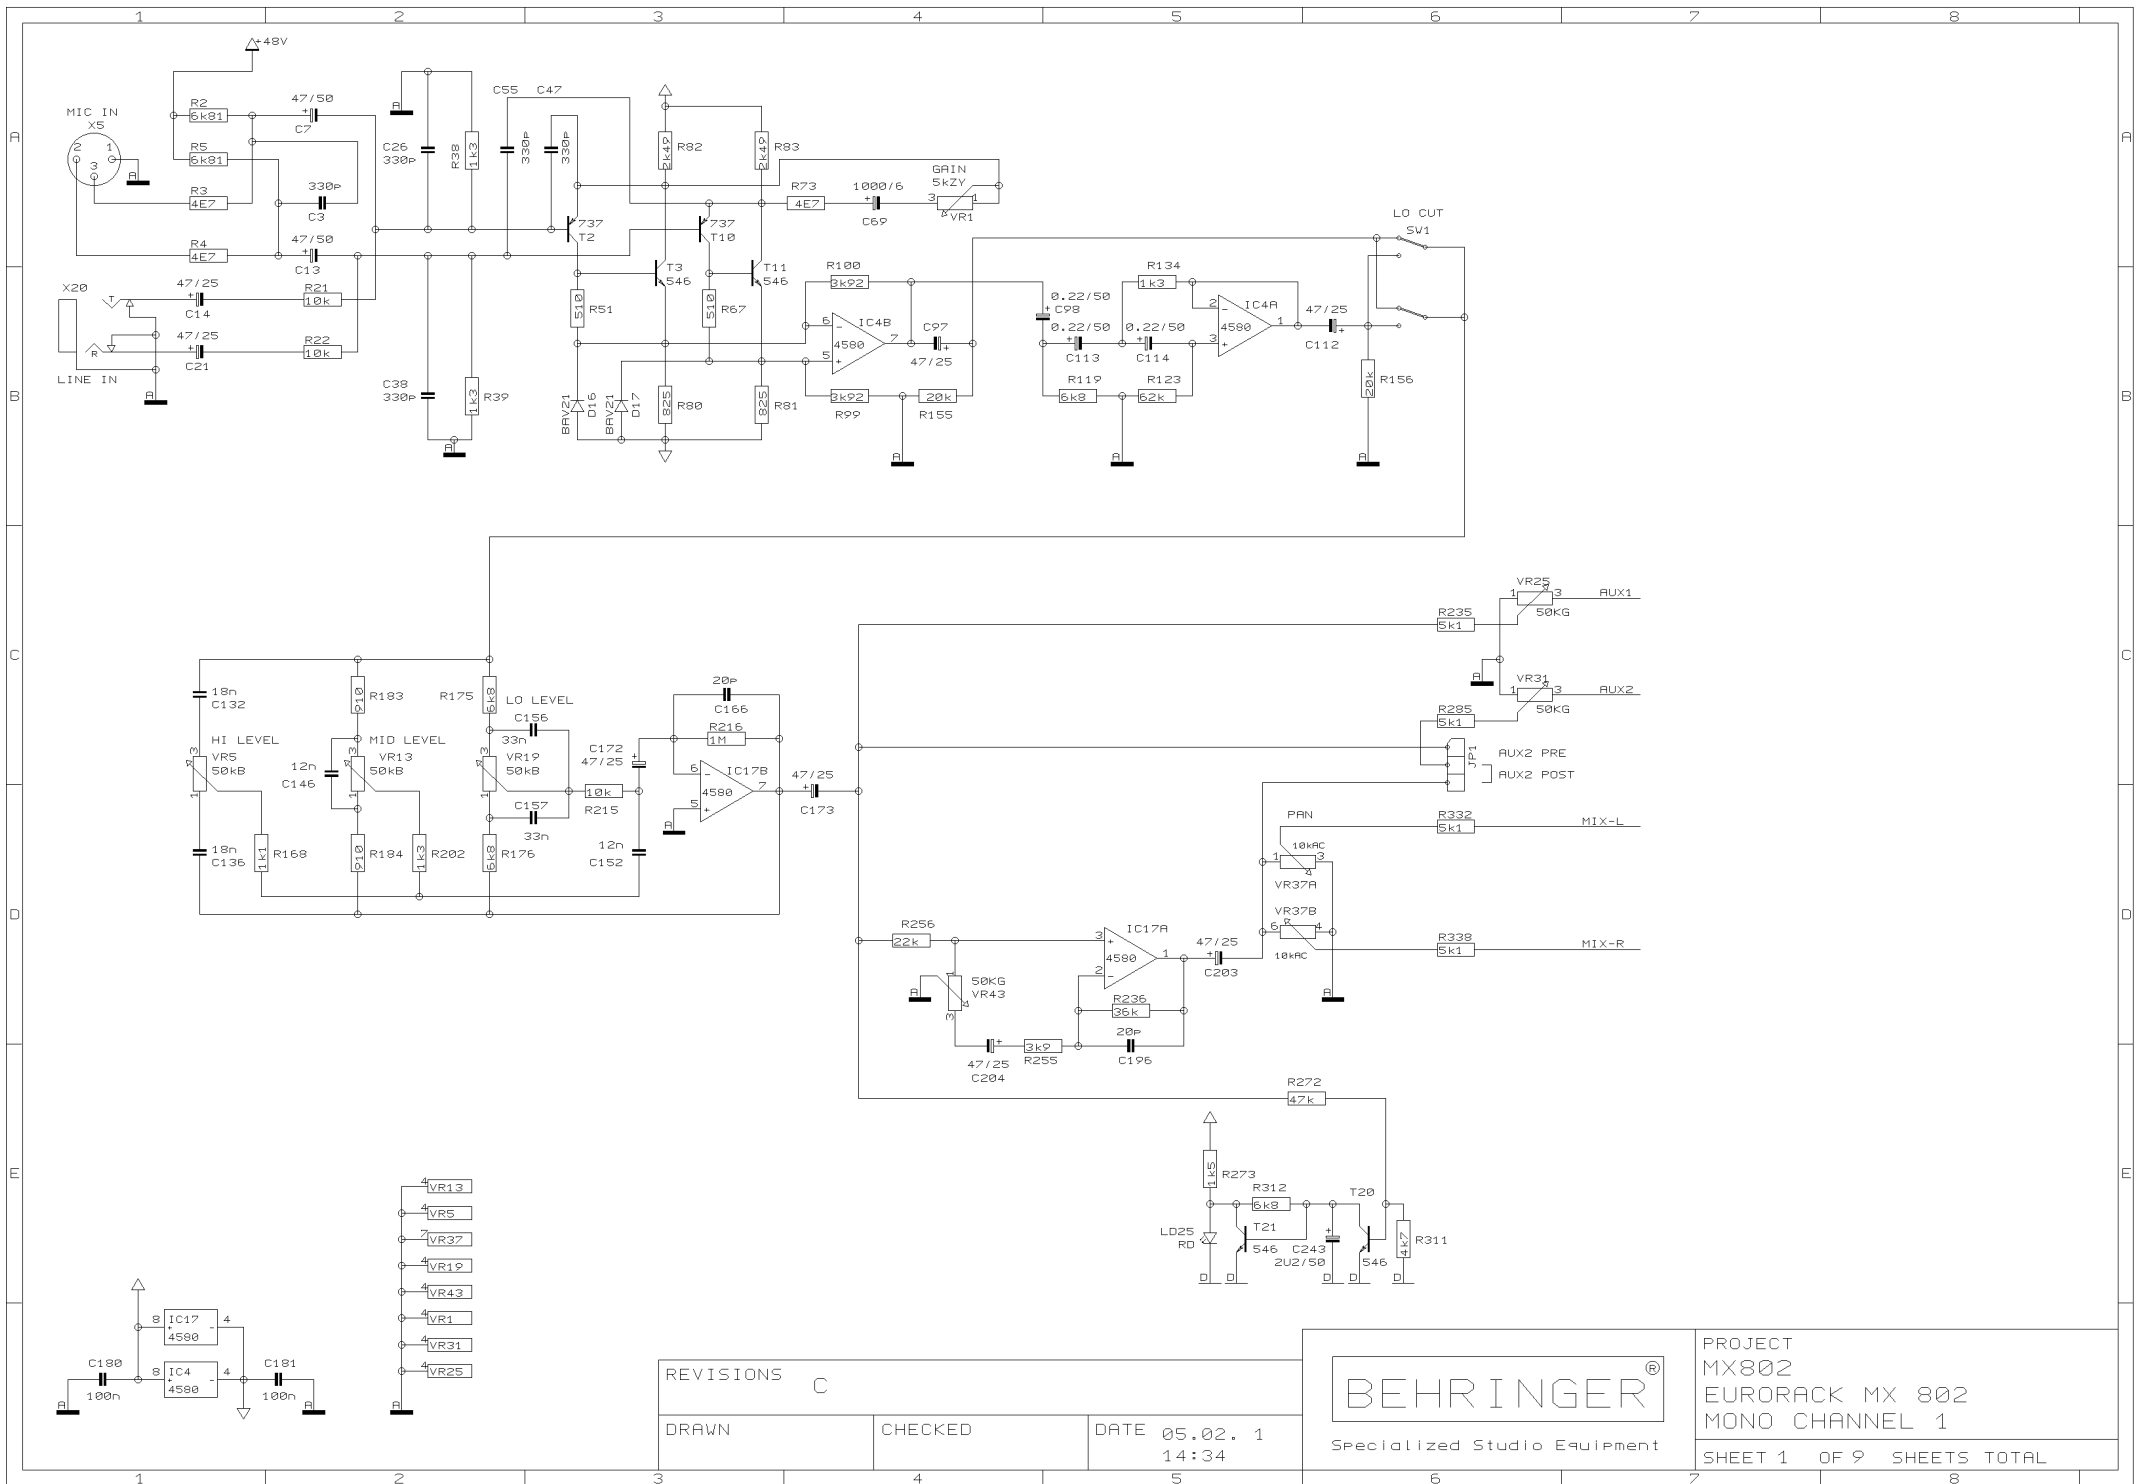

REVISIONS C

DRAWN

CHECKED

DATE 05.02. 1
14:34

PROJECT
MX802
EURORACK MX 802
MONO CHANNEL 1
SHEET 1 OF 9 SHEETS TOTAL