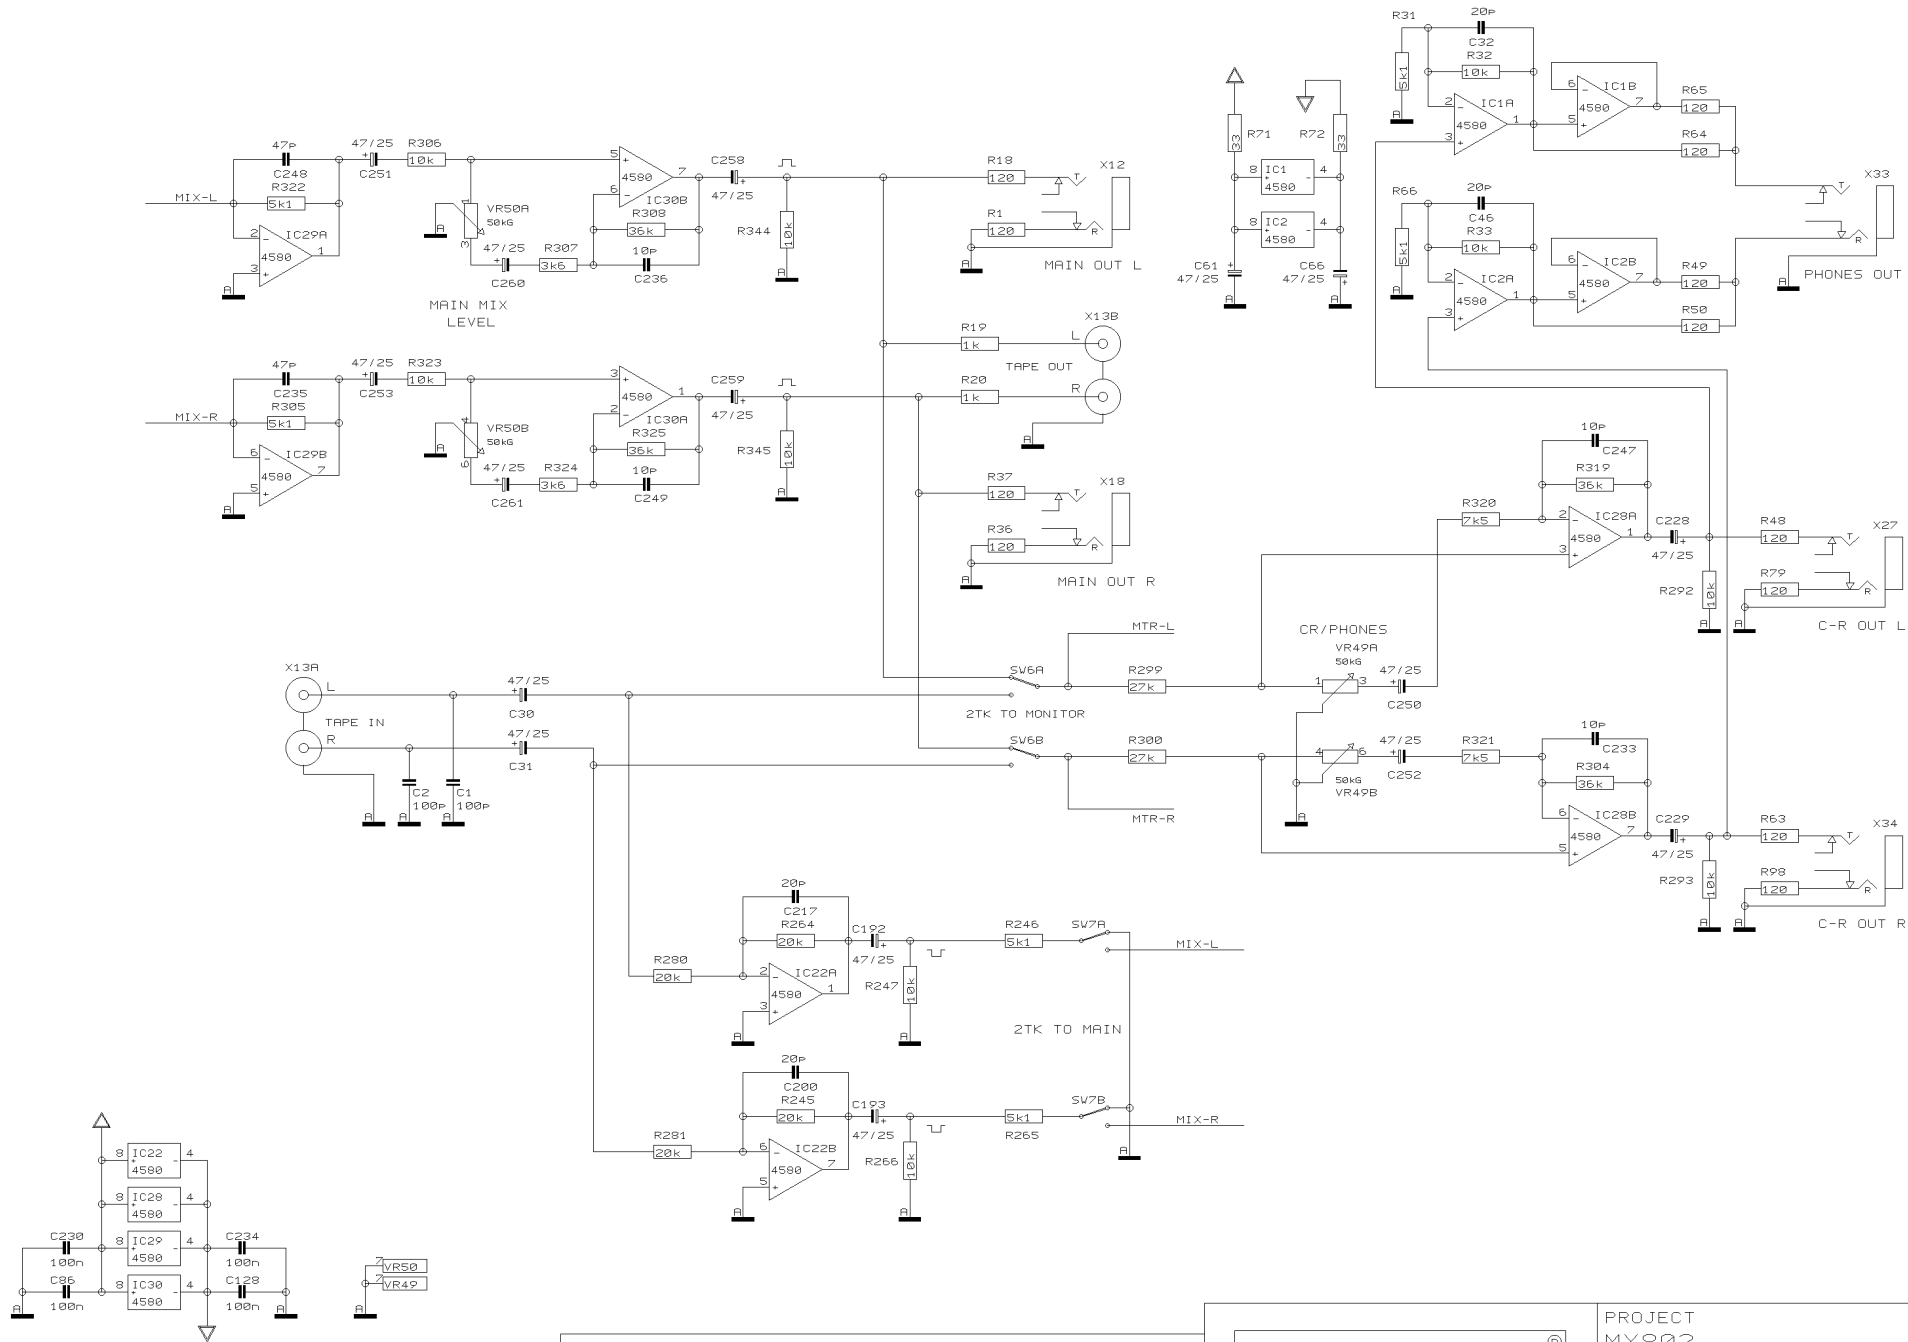

DATE 05.02. 1
14:34

PROJECT
MX802
EURORACK MX 802
MONO CHANNEL 3
SHEET 3 OF 9 SHEETS TOTAL

REVISIONS C

DRAWN

CHECKED

DATE 05.02. 1
14:34

PROJECT
MX802
EURORACK MX 802
MONO CHANNEL 4
SHEET 4 OF 9 SHEETS TOTAL

REVISIONS		
C		
DRAWN	CHECKED	DATE 05.02. 1 14:34

 Specialized Studio Equipment

PROJECT	MX802
EURORACK	MX 802
STEREO CHANNEL	5/6
SHEET 5 OF 9 SHEETS TOTAL	

REVISIONS C

DRAWN

CHECKED

DATE 05.02. 1
14:34

PROJECT
MX802
EURORACK MX 802
STEREO CHANNEL 7/8
SHEET 6 OF 9 SHEETS TOTAL

REVISIONS		
C		
DRAWN	CHECKED	DATE 05.02. 1 14:34

PROJECT
MX802
EURORACK MX 802
AUX SENDS & AUX RETURNS
SHEET 7 OF 9 SHEETS TOTAL

REVISIONS C

DRAWN

CHECKED

DATE 05.02. 1
14:34

PROJECT
MX802
EURORACK MX 802
MAIN SECTION
SHEET 8 OF 9 SHEETS TOTAL