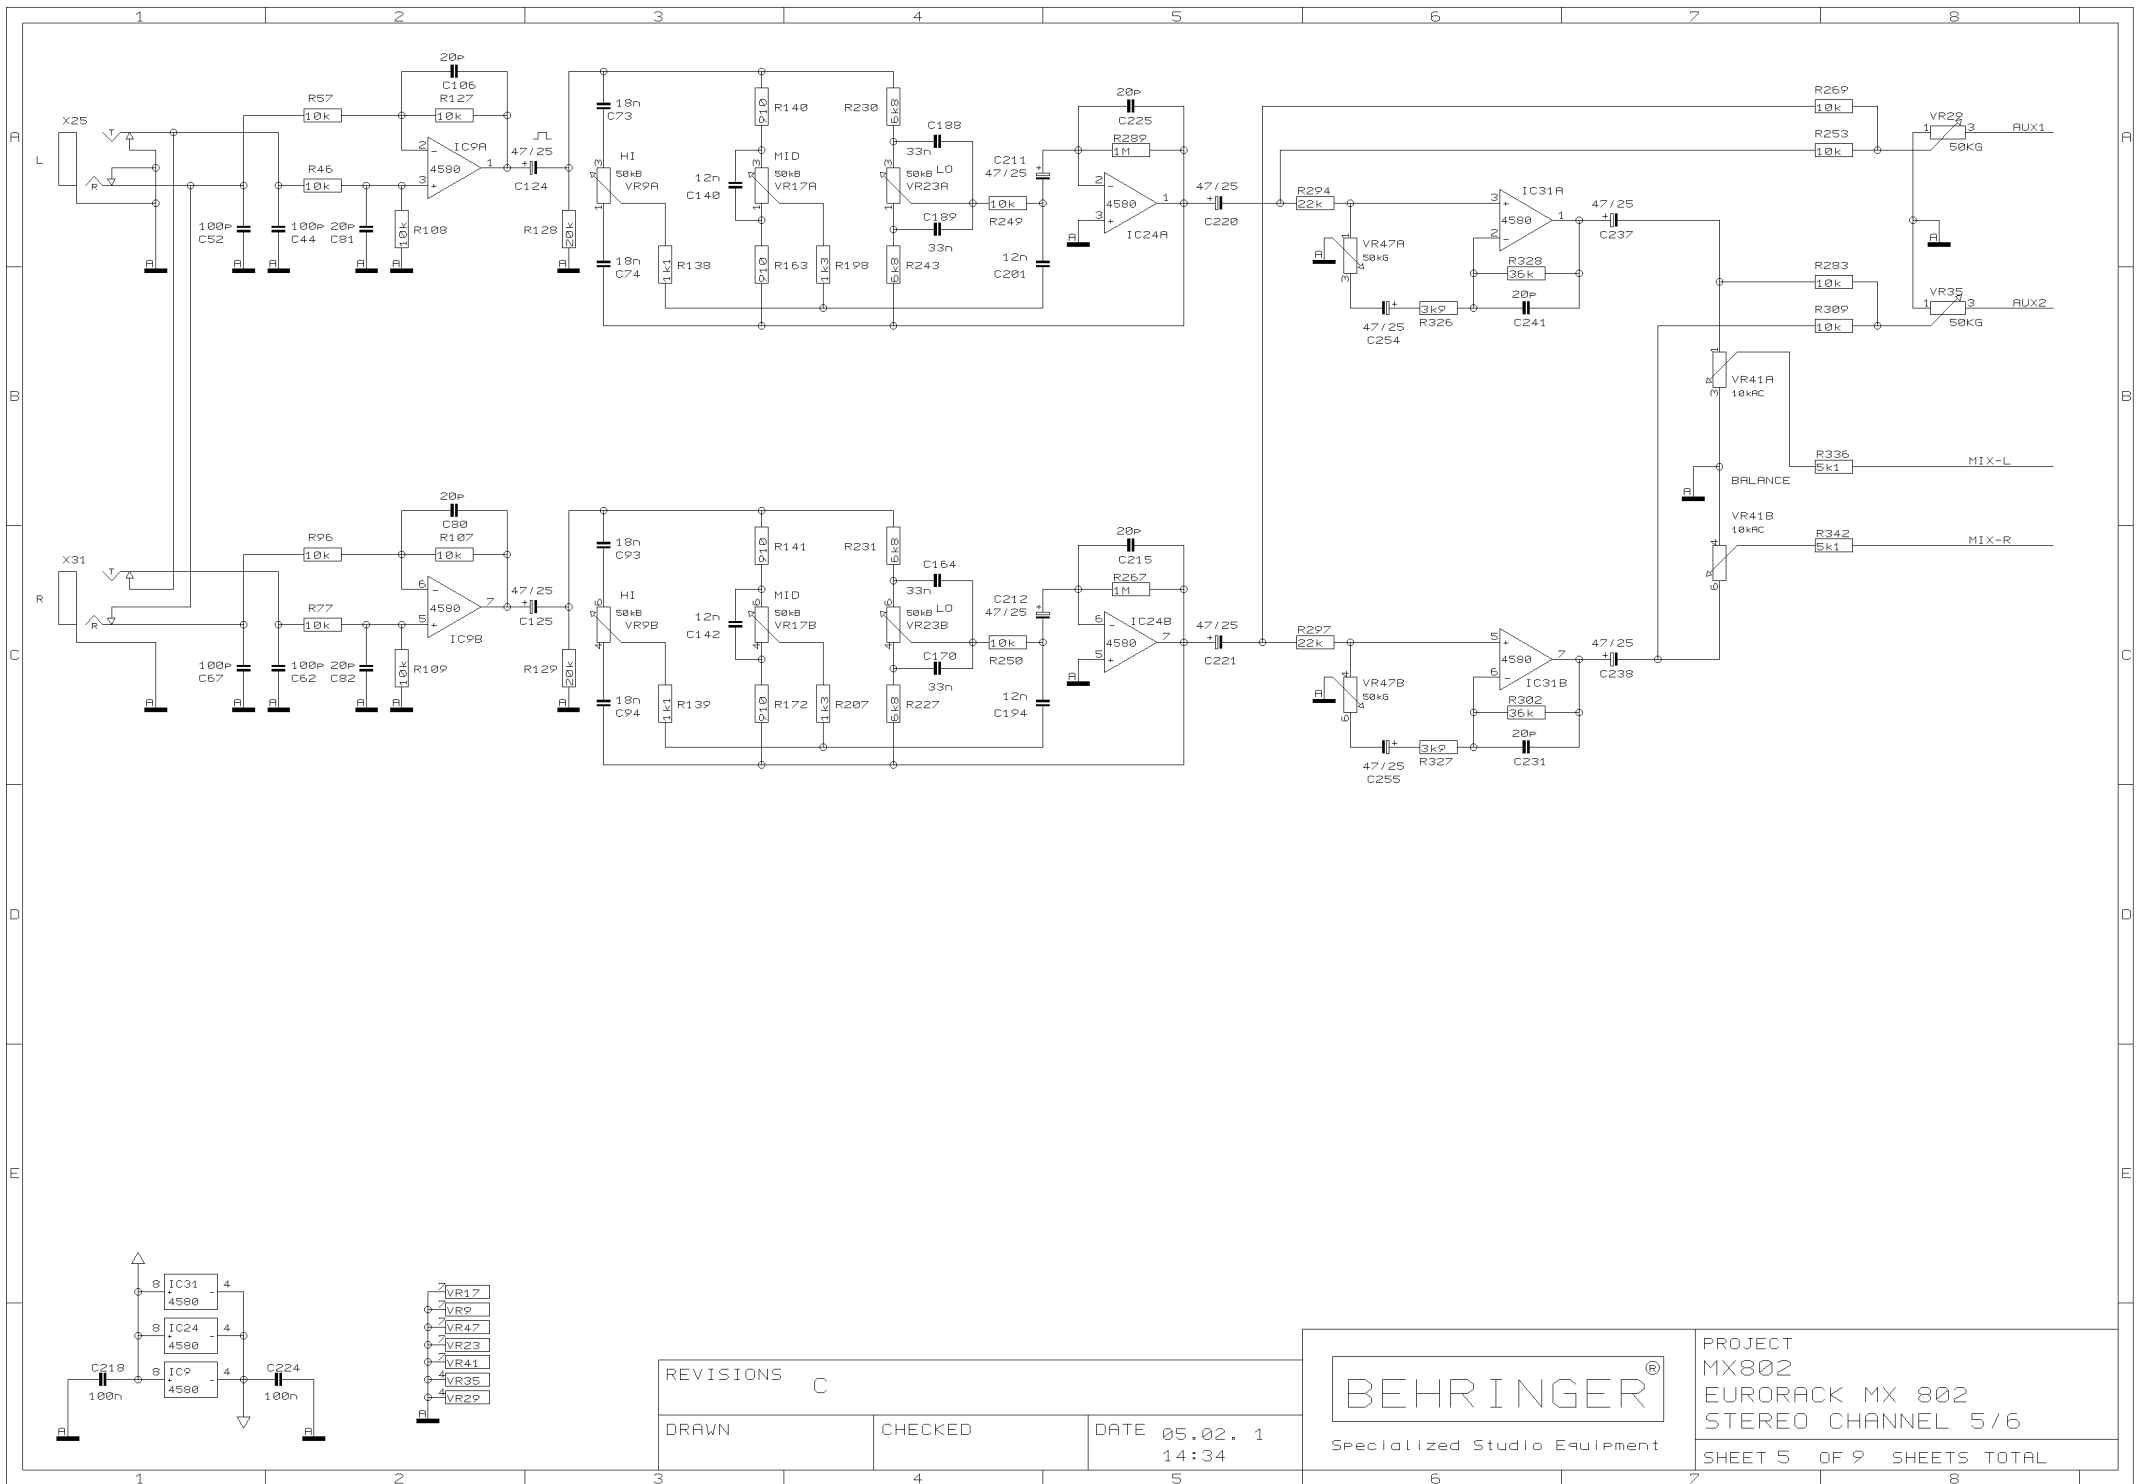

REVISIONS		
C		
DRAWN	CHECKED	DATE 05.02. 14:34

PROJECT
MX802
EURORACK MX 802
MONO CHANNEL 1
SHEET 1 OF 9 SHEETS TOTAL

REVISIONS		
C		
DRAWN	CHECKED	DATE 05.02. 1 14:34

PROJECT
MX802
EURORACK MX 802
STEREO CHANNEL 5/6
SHEET 5 OF 9 SHEETS TOTAL

REVISIONS C

DRAWN

CHECKED

DATE 05.02. 1
14:34

PROJECT
MX802
EURORACK MX 802
MONO CHANNEL 2
SHEET 2 OF 9 SHEETS TOTAL

REVISIONS C

DRAWN

CHECKED

DATE 05.02. 1
14:34

PROJECT
MX802
EURORACK MX 802
MONO CHANNEL 3
SHEET 3 OF 9 SHEETS TOTAL

REVISIONS C

DRAWN

CHECKED

DATE 05.02. 1
14:34

PROJECT
MX802
EURORACK MX 802
MONO CHANNEL 4
SHEET 4 OF 9 SHEETS TOTAL

REVISIONS		
C		
DRAWN	CHECKED	DATE 05.02. 1 14:34

PROJECT
MX802
EURORACK MX 802
AUX SENDS & AUX RETURNS
SHEET 7 OF 9 SHEETS TOTAL

REVISIONS C

DRAWN

CHECKED

DATE 05.02. 1
14:34

PROJECT
MX802
EURORACK MX 802
MAIN SECTION
SHEET 8 OF 9 SHEETS TOTAL