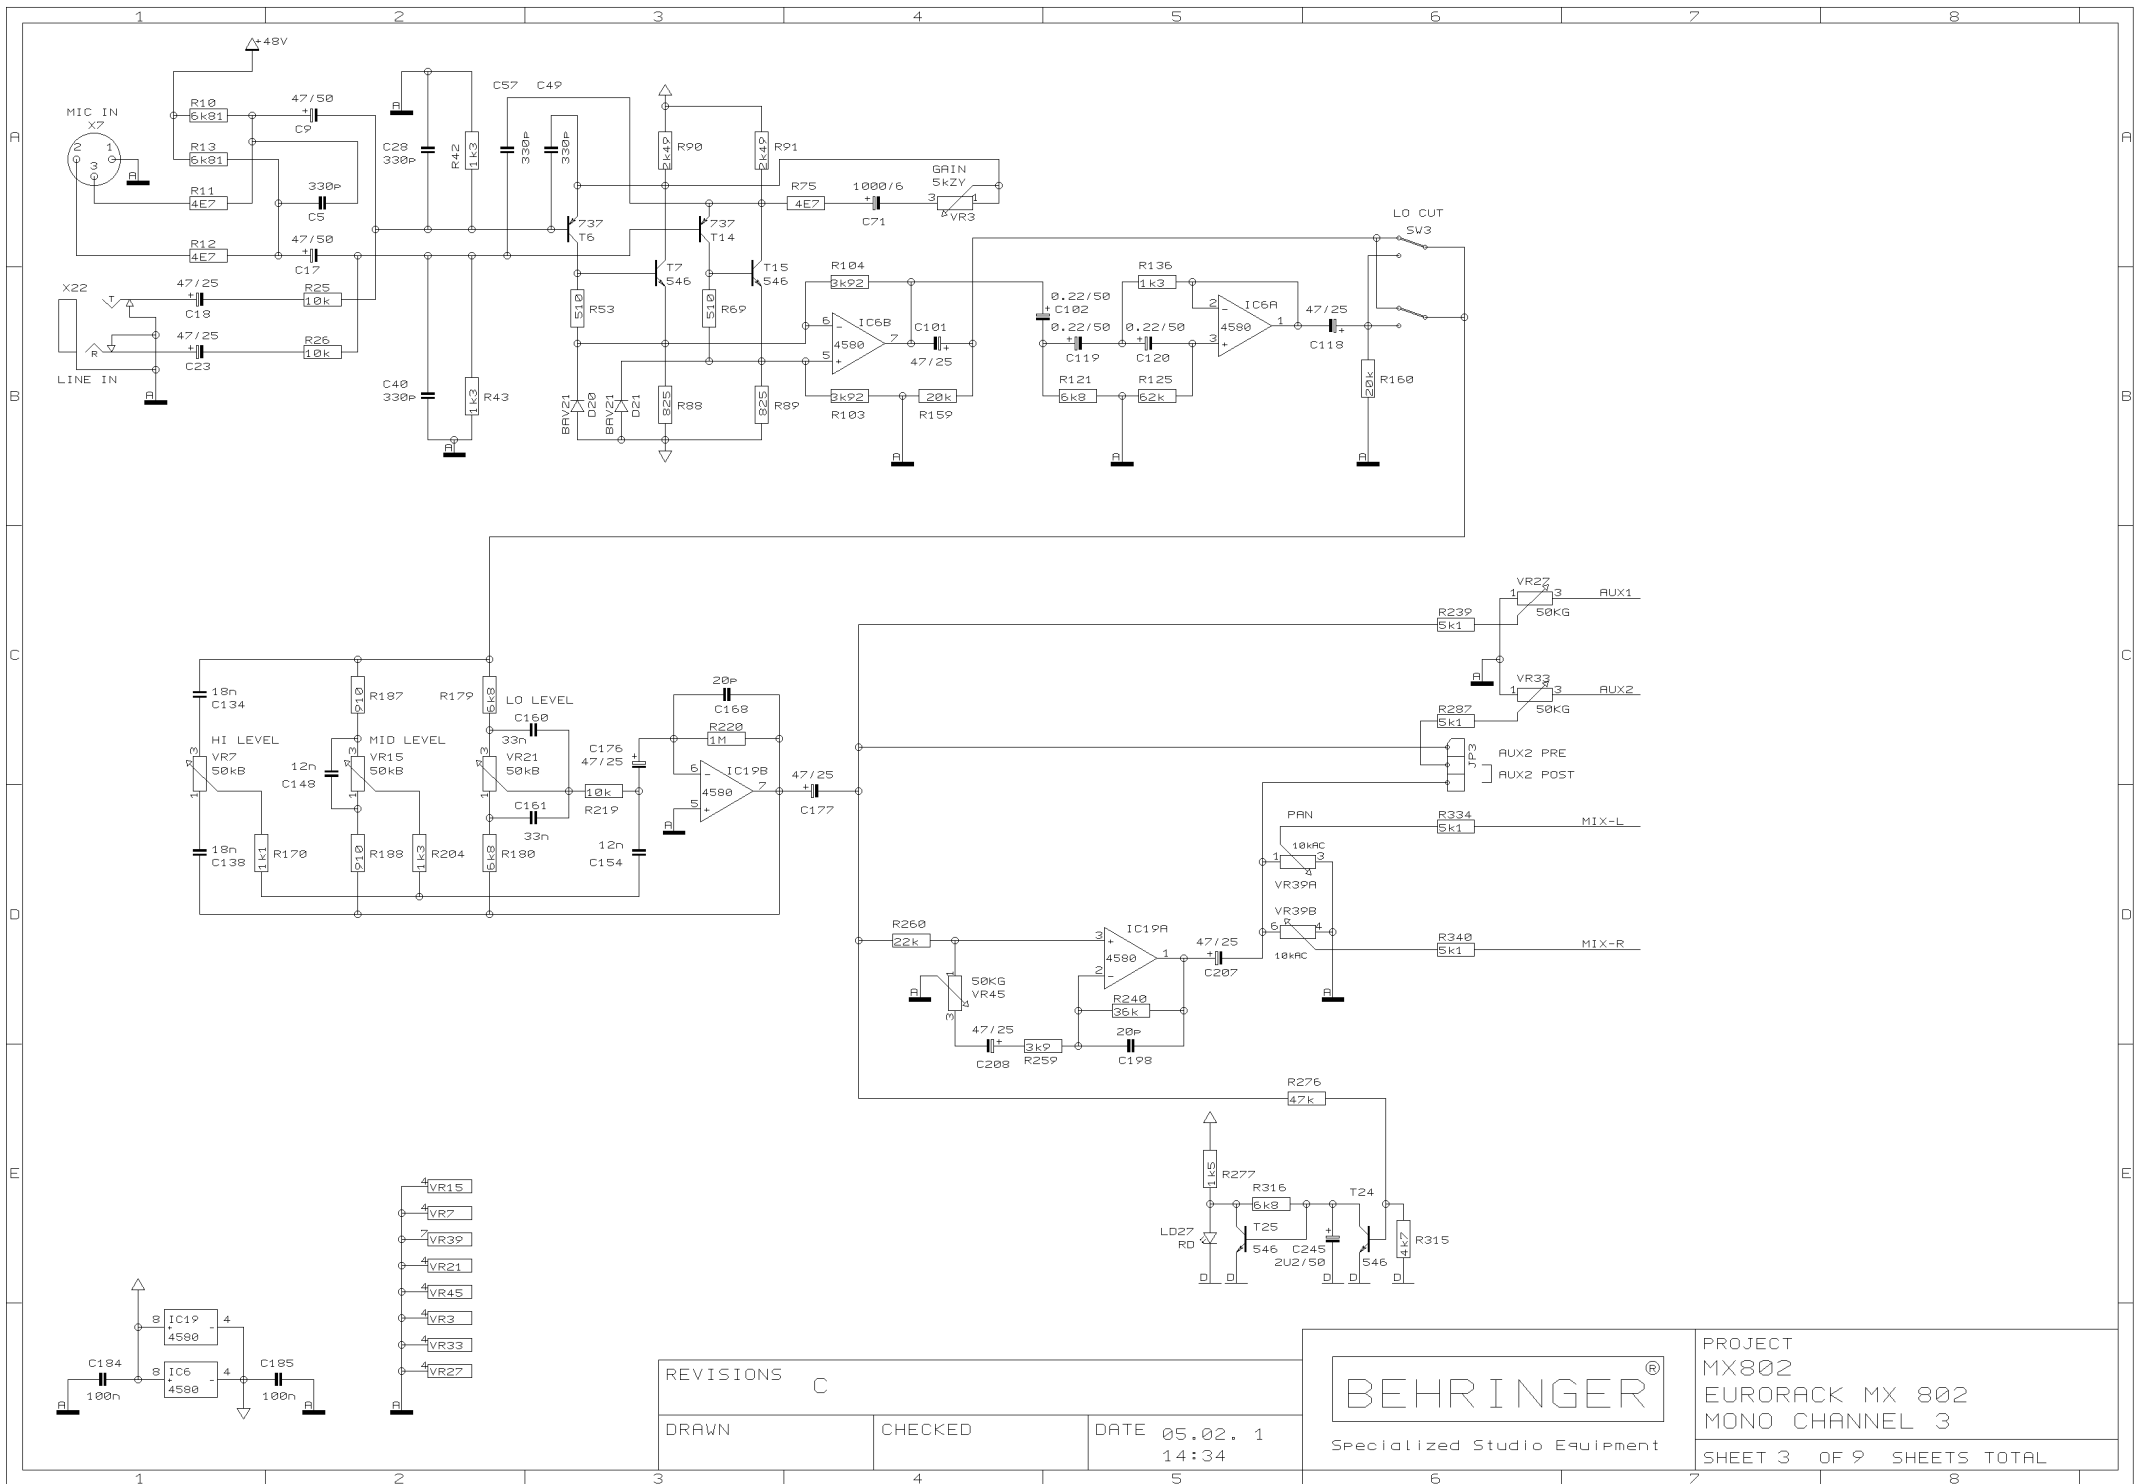

REVISIONS C

DRAWN

CHECKED

DATE 05.02. 1
14:34

PROJECT
MX802
EURORACK MX 802
MONO CHANNEL 2
SHEET 2 OF 9 SHEETS TOTAL

REVISIONS C

DRAWN

CHECKED

DATE 05.02. 1
14:34

PROJECT
MX802
EURORACK MX 802
MONO CHANNEL 3
SHEET 3 OF 9 SHEETS TOTAL

REVISIONS C

DRAWN

CHECKED

DATE 05.02. 1
14:34

PROJECT
MX802
EURORACK MX 802
MONO CHANNEL 4
SHEET 4 OF 9 SHEETS TOTAL

REVISIONS		
C		
DRAWN	CHECKED	DATE 05.02. 1 14:34

PROJECT
MX802
EURORACK MX 802
AUX SENDS & AUX RETURNS
SHEET 7 OF 9 SHEETS TOTAL

REVISIONS C

DRAWN

CHECKED

DATE 05.02. 1
14:34

PROJECT
MX802
EURORACK MX 802
MAIN SECTION
SHEET 8 OF 9 SHEETS TOTAL