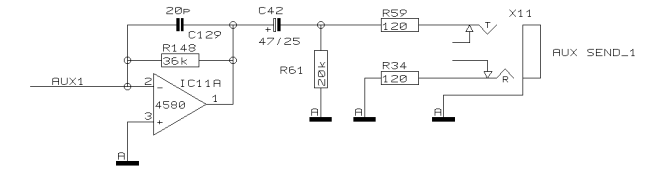

REVISIONS		
C		
DRAWN	CHECKED	DATE 05.02. 1 14:34

 Specialized Studio Equipment

PROJECT	MX802
EURORACK	MX 802
STEREO CHANNEL	5/6
SHEET 5 OF 9 SHEETS TOTAL	

REVISIONS C

DRAWN

CHECKED

DATE 05.02. 1
14:34

PROJECT
MX802
EURORACK MX 802
STEREO CHANNEL 7/8
SHEET 6 OF 9 SHEETS TOTAL