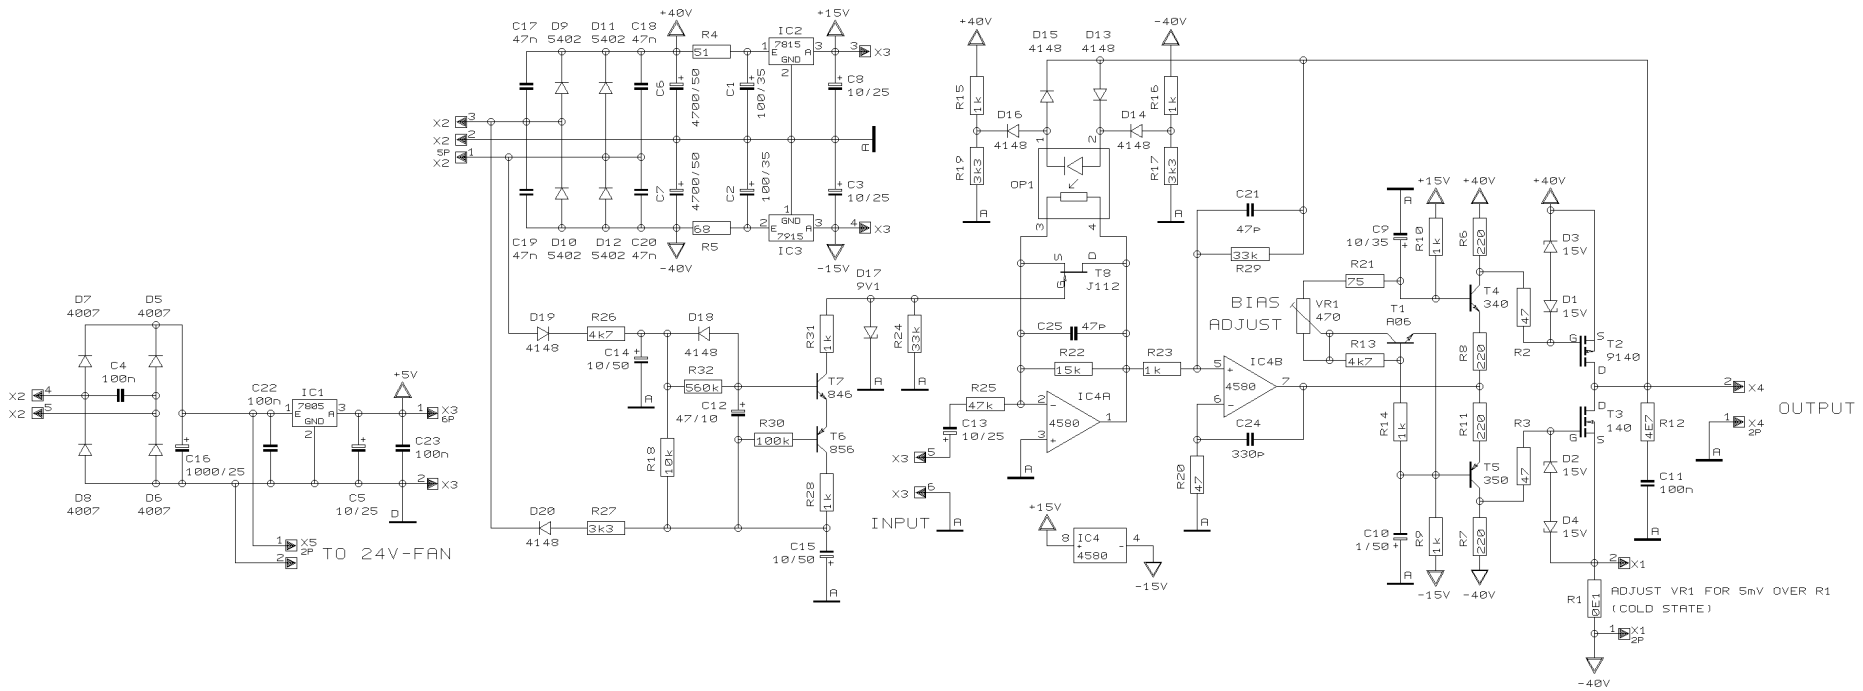

REVISIONS		D	
DRAWN	SA	CHECKED	DATE 16.11. 6 11:05

PROJECT  
PMH518M  
EUROPOWER  
CHANNEL 5/TAPE/FX  
SHEET 3 OF 5 SHEETS TOTAL

REVISIONS

D

DRAWN SA

CHECKED

DATE 16.11. 6  
11:05

BEHRINGER®

Specialized Studio Equipment

PROJECT  
PMH518M  
EUROPOWER  
GRAPHIC EQ/FBQ/VU METER

SHEET 4 OF 5 SHEETS TOTAL

REVISIONS G (05/06/06)

DRAWN SA

CHECKED

DATE 23.11. 6  
14:11

**BEHRINGER**<sup>®</sup>

Specialized Studio Equipment

PROJECT  
LPA1180  
180W POWER AMP  
SCHEMATICS

SHEET 1 OF 1 SHEETS TOTAL