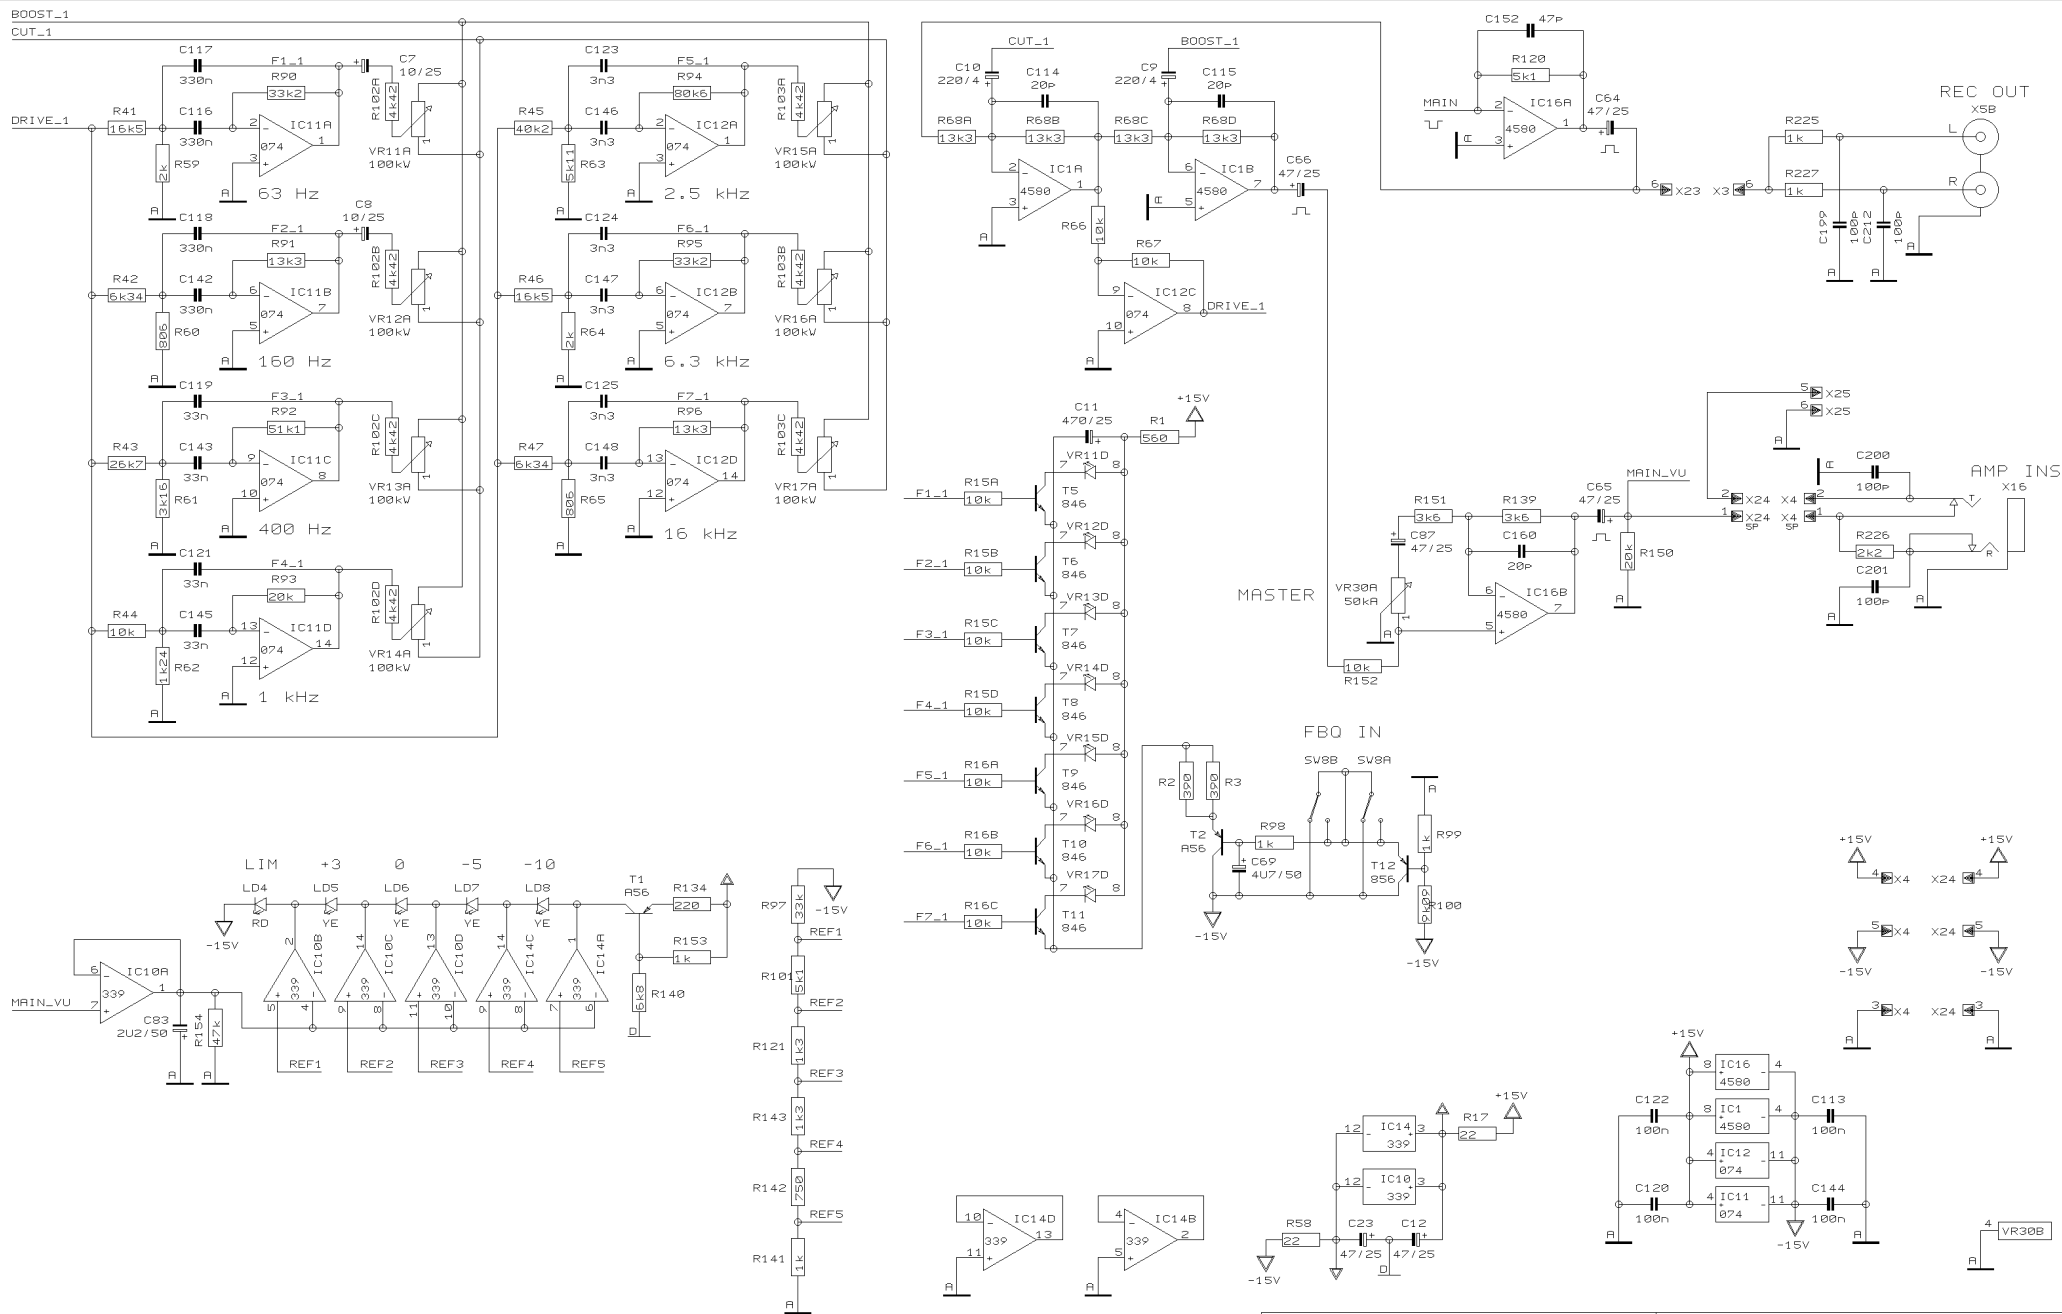

REVISIONS		D	
DRAWN	SA	CHECKED	DATE 16.11. 6 11:05

PROJECT  
PMH518M  
EUROPOWER  
CHANNEL 5/TAPE/FX  
SHEET 3 OF 5 SHEETS TOTAL

REVISIONS

D

DRAWN SA

CHECKED

DATE 16.11. 6  
11:05

BEHRINGER®

Specialized Studio Equipment

PROJECT  
PMH518M  
EUROPOWER  
GRAPHIC EQ/FBQ/VU METER

SHEET 4 OF 5 SHEETS TOTAL

REVISIONS G (05/06/06)

DRAWN SA

CHECKED

DATE 23.11. 6  
14:11

**BEHRINGER**<sup>®</sup>

Specialized Studio Equipment

PROJECT  
LPA1180  
180W POWER AMP  
SCHEMATICS

SHEET 1 OF 1 SHEETS TOTAL