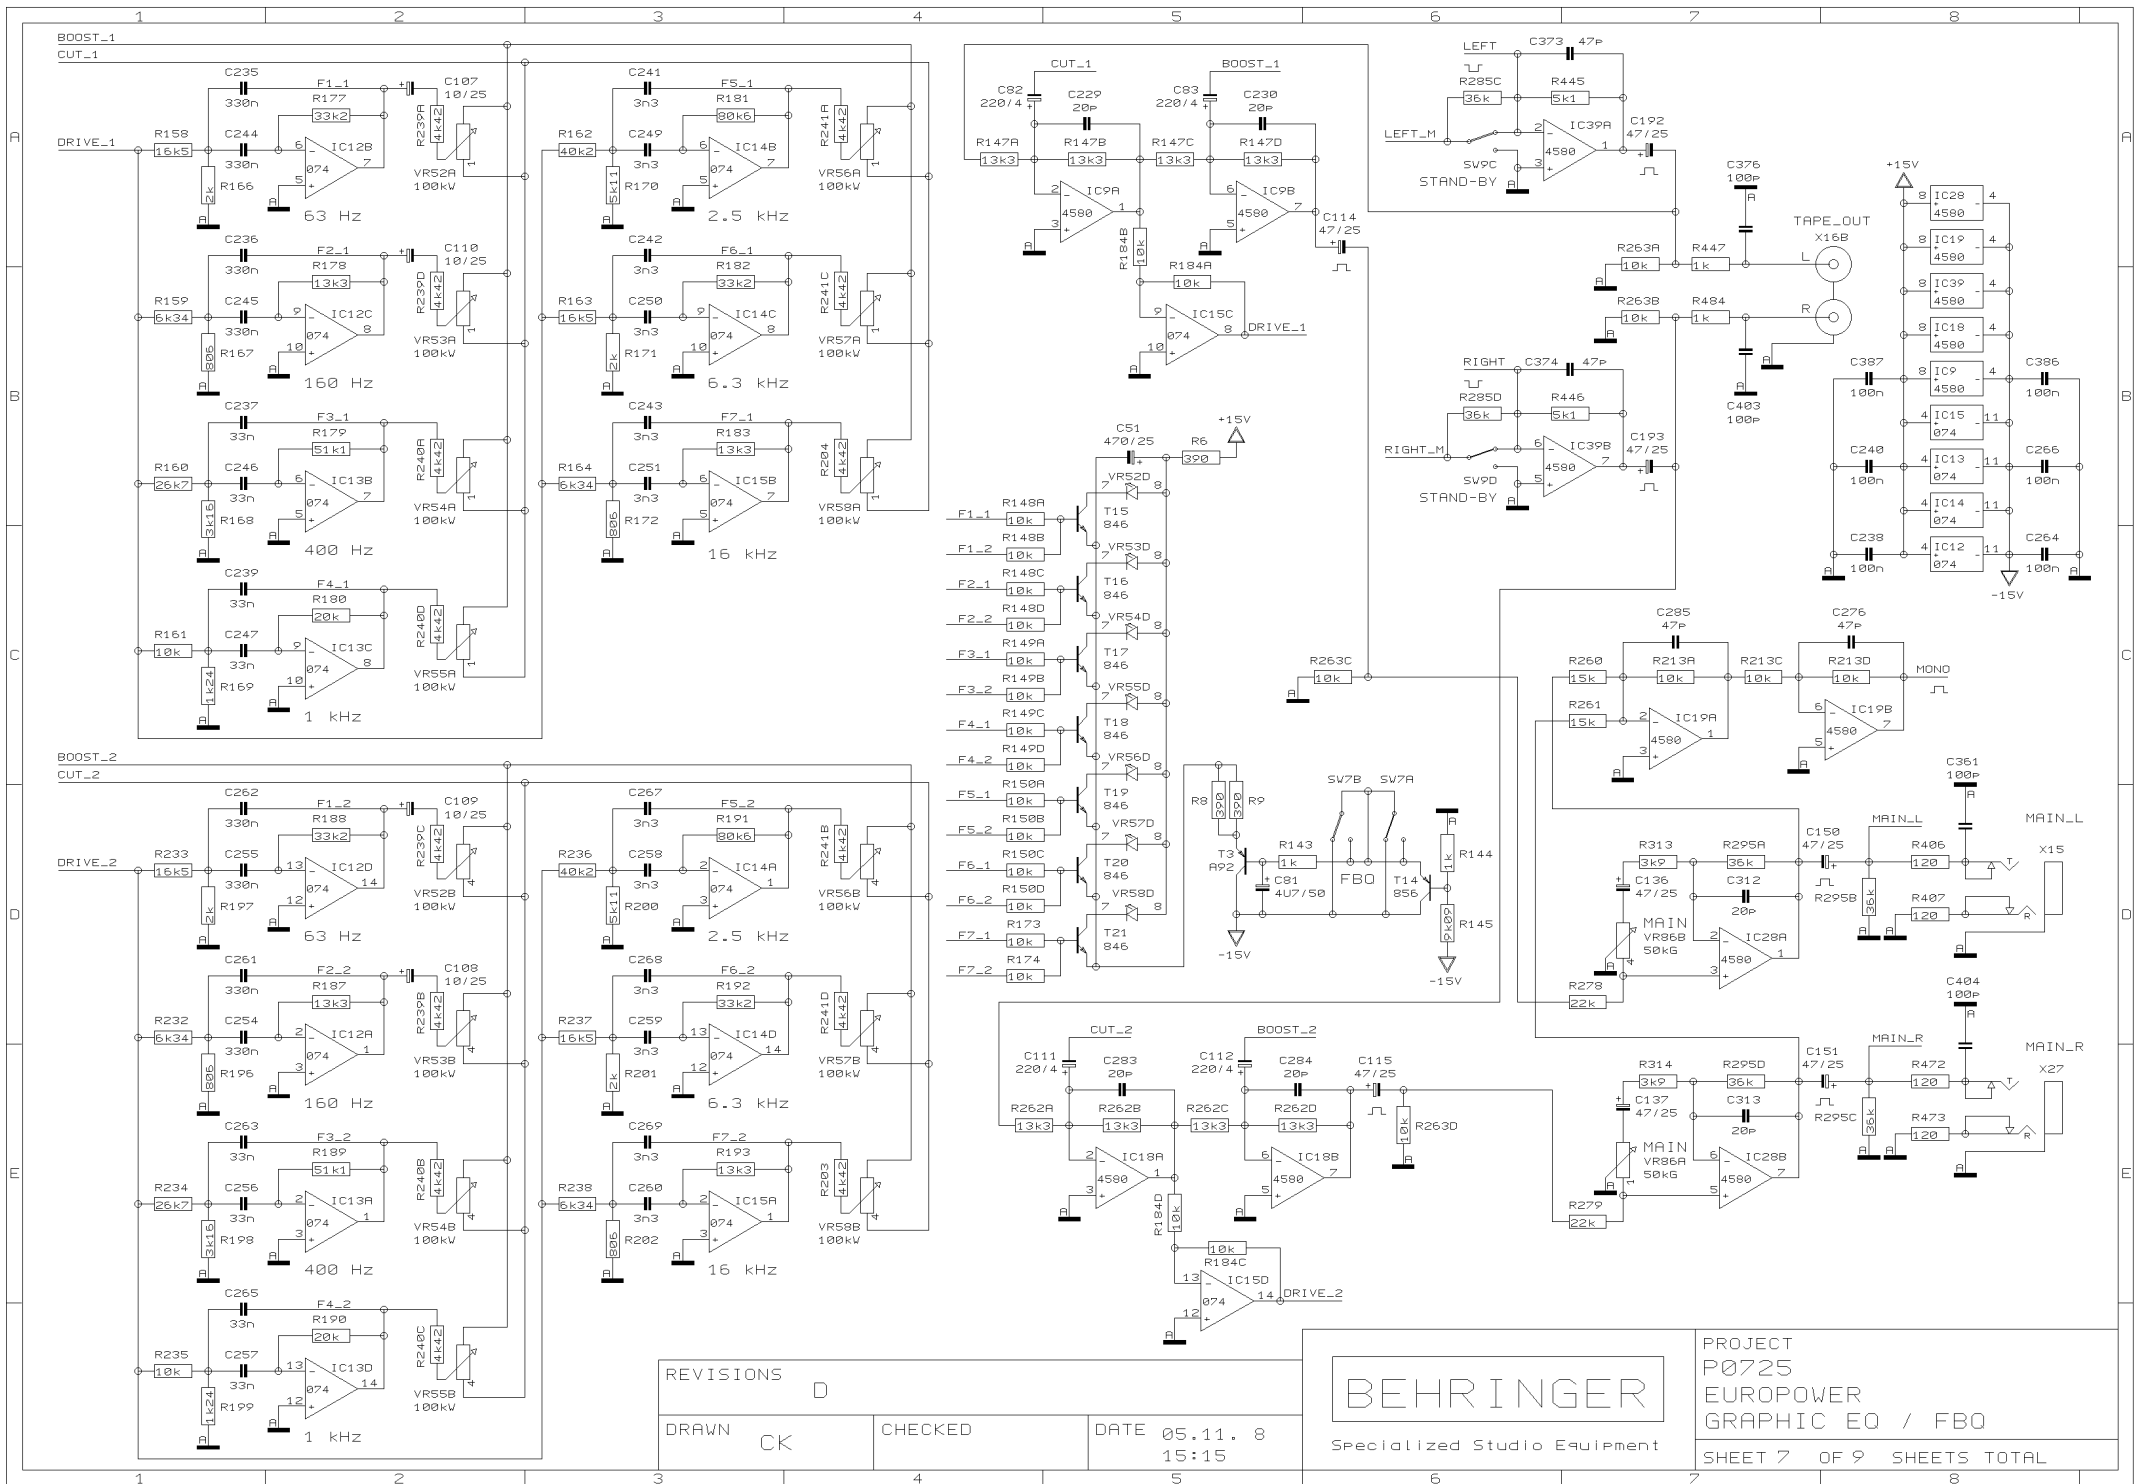

PROJECT P0725
 EUROPOWER
 MON/FX/STBY
 SHEET 5 OF 9 SHEETS TOTAL

REVISIONS

D

DRAWN CK

CHECKED

DATE 05.11. 8
15:15

BEHRINGER
Specialized Studio Equipment

PROJECT P0725
EUROPOWER
SPK PROC/VU/OUT/AUX IN
SHEET 6 OF 9 SHEETS TOTAL