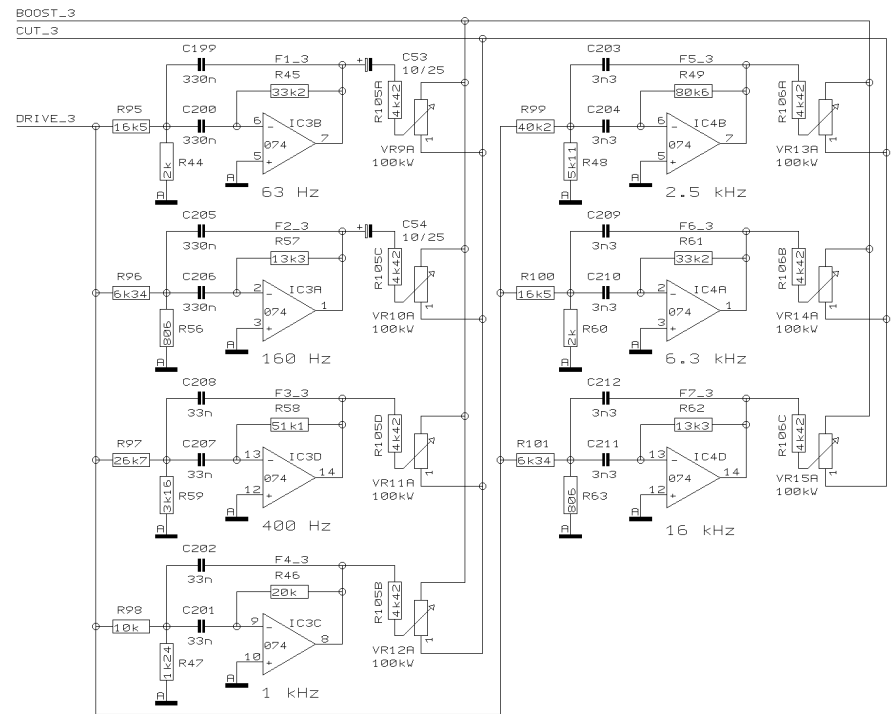

REVISIONS	D		
DRAWN	CK	CHECKED	DATE 05.11. 8 15:15

BEHRINGER
Specialized Studio Equipment

PROJECT P0725
EUROPOWER
MON/FX/STBY
SHEET 5 OF 9 SHEETS TOTAL