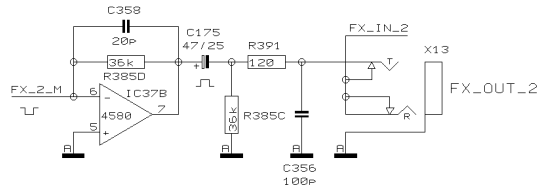

REVISIONS	D		
DRAWN	CK	CHECKED	DATE 05.11. 8 15:15

BEHRINGER
Specialized Studio Equipment

PROJECT P0725
EUROPOWER
MON/FX/STBY
SHEET 5 OF 9 SHEETS TOTAL