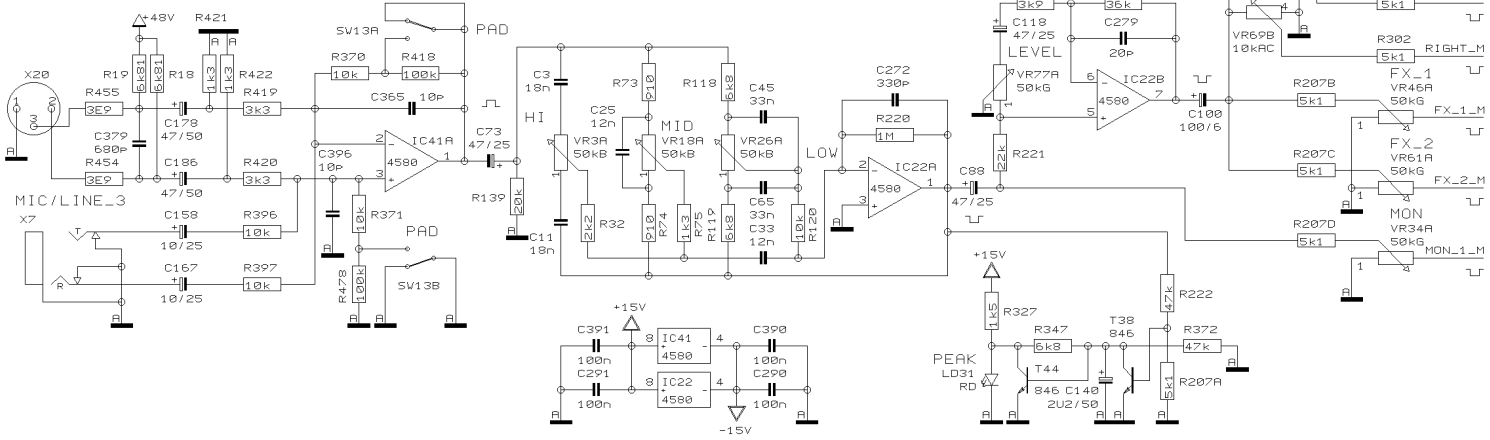

REVISIONS		D	
DRAWN	CK	CHECKED	DATE 05.11. 8 15:14

BEHRINGER

Specialized Studio Equipment

PROJECT
P0725
EUROPOWER
MONO CHANNEL 3-4
SHEET 2 OF 9 SHEETS TOTAL