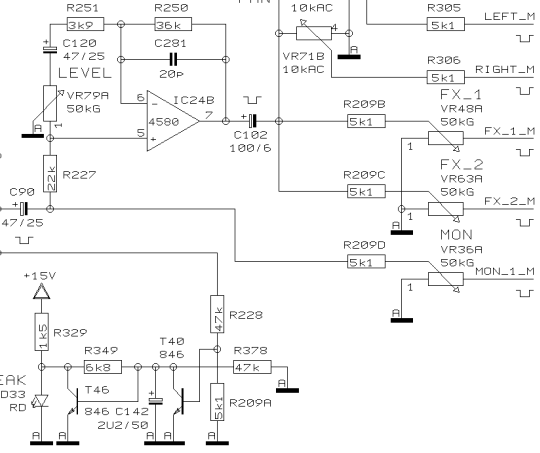

PROJECT
P0725
EUROPOWER
MONO CHANNEL 3-4
SHEET 2 OF 9 SHEETS TOTAL

- 4 VR79B
- 4 VR36B
- 4 VR5B
- 4 VR20B
- 4 VR28B
- 4 VR48B
- 4 VR71C
- 4 VR63B
- 4 VR90B
- 4 VR37B
- 4 VR6B
- 4 VR21B
- 4 VR29B
- 4 VR49B
- 4 VR72C
- 4 VR64B