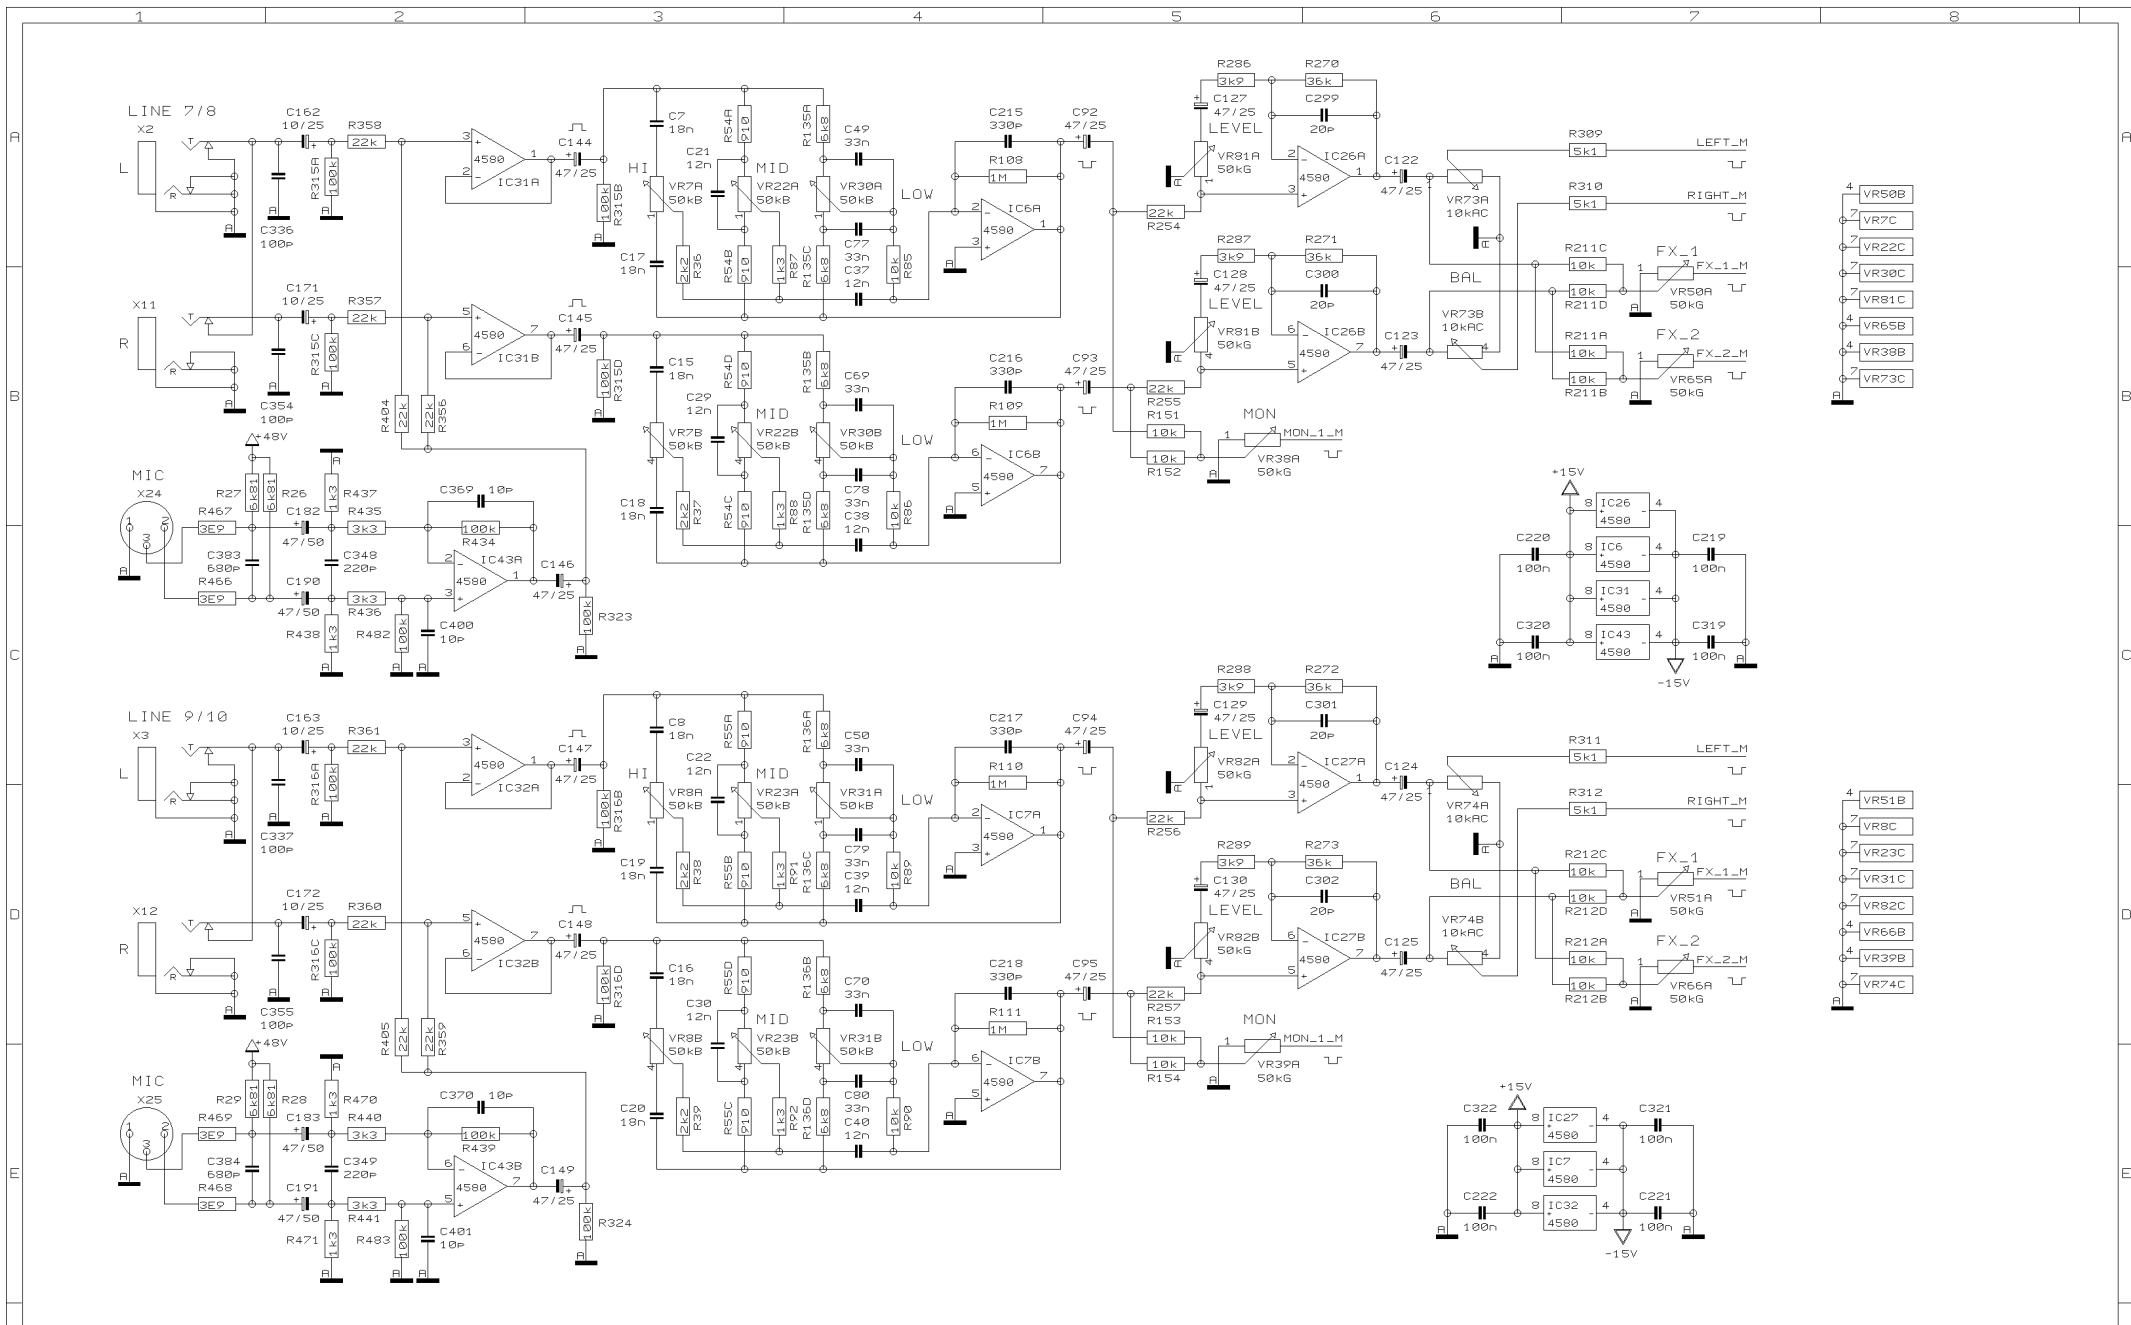

REVISIONS

D

DRAWN CK

CHECKED

DATE 05.11. 8
15:15

BEHRINGER

Specialized Studio Equipment

PROJECT
P0725
EUROPOWER
STEREO CHANNEL 7/8-9/10
SHEET 4 OF 9 SHEETS TOTAL