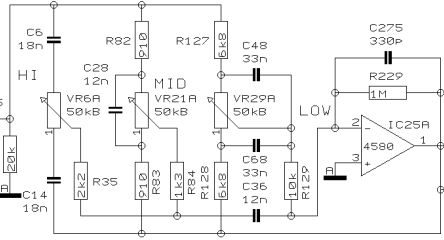

PROJECT
P0725
EUROPOWER
MONO CHANNEL 3-4
SHEET 2 OF 9 SHEETS TOTAL

- 4 VR79B
- 4 VR36B
- 4 VR5B
- 4 VR20B
- 4 VR28B
- 4 VR48B
- 4 VR71C
- 4 VR63B
- 4 VR90B
- 4 VR37B
- 4 VR6B
- 4 VR21B
- 4 VR29B
- 4 VR49B
- 4 VR72C
- 4 VR64B