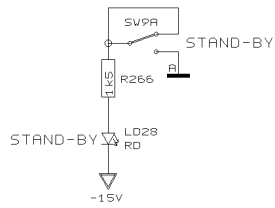

REVISIONS	D		
DRAWN	CK	CHECKED	DATE 05.11. 8 15:15

BEHRINGER
Specialized Studio Equipment

PROJECT P0725
EUROPOWER
MON/FX/STBY
SHEET 5 OF 9 SHEETS TOTAL