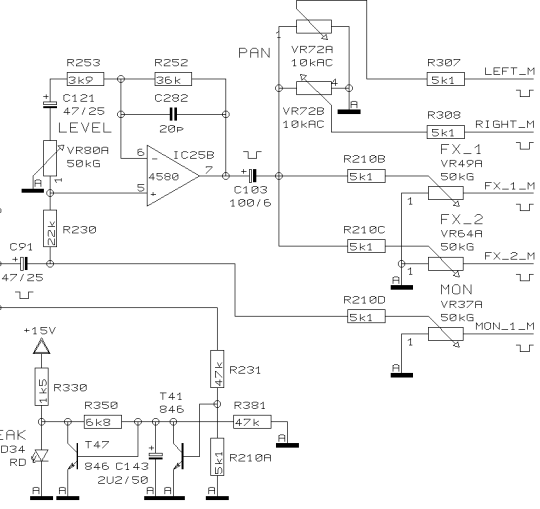

PROJECT
P0725
EUROPOWER
MONO CHANNEL 3-4
SHEET 2 OF 9 SHEETS TOTAL

- 4 VR79B
- 4 VR36B
- 4 VR5B
- 4 VR20B
- 4 VR28B
- 4 VR48B
- 4 VR71C
- 4 VR63B
- 4 VR90B
- 4 VR37B
- 4 VR6B
- 4 VR21B
- 4 VR29B
- 4 VR49B
- 4 VR72C
- 4 VR64B