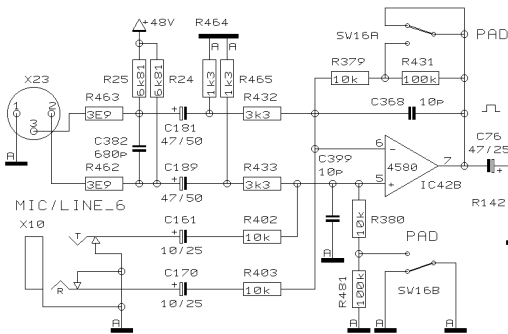

PROJECT
P0725
EUROPOWER
MONO CHANNEL 3-4
SHEET 2 OF 9 SHEETS TOTAL

- 4 VR79B
- 4 VR36B
- 4 VR5B
- 4 VR20B
- 4 VR28B
- 4 VR48B
- 4 VR71C
- 4 VR63B
- 4 VR90B
- 4 VR37B
- 4 VR6B
- 4 VR21B
- 4 VR29B
- 4 VR49B
- 4 VR72C
- 4 VR64B