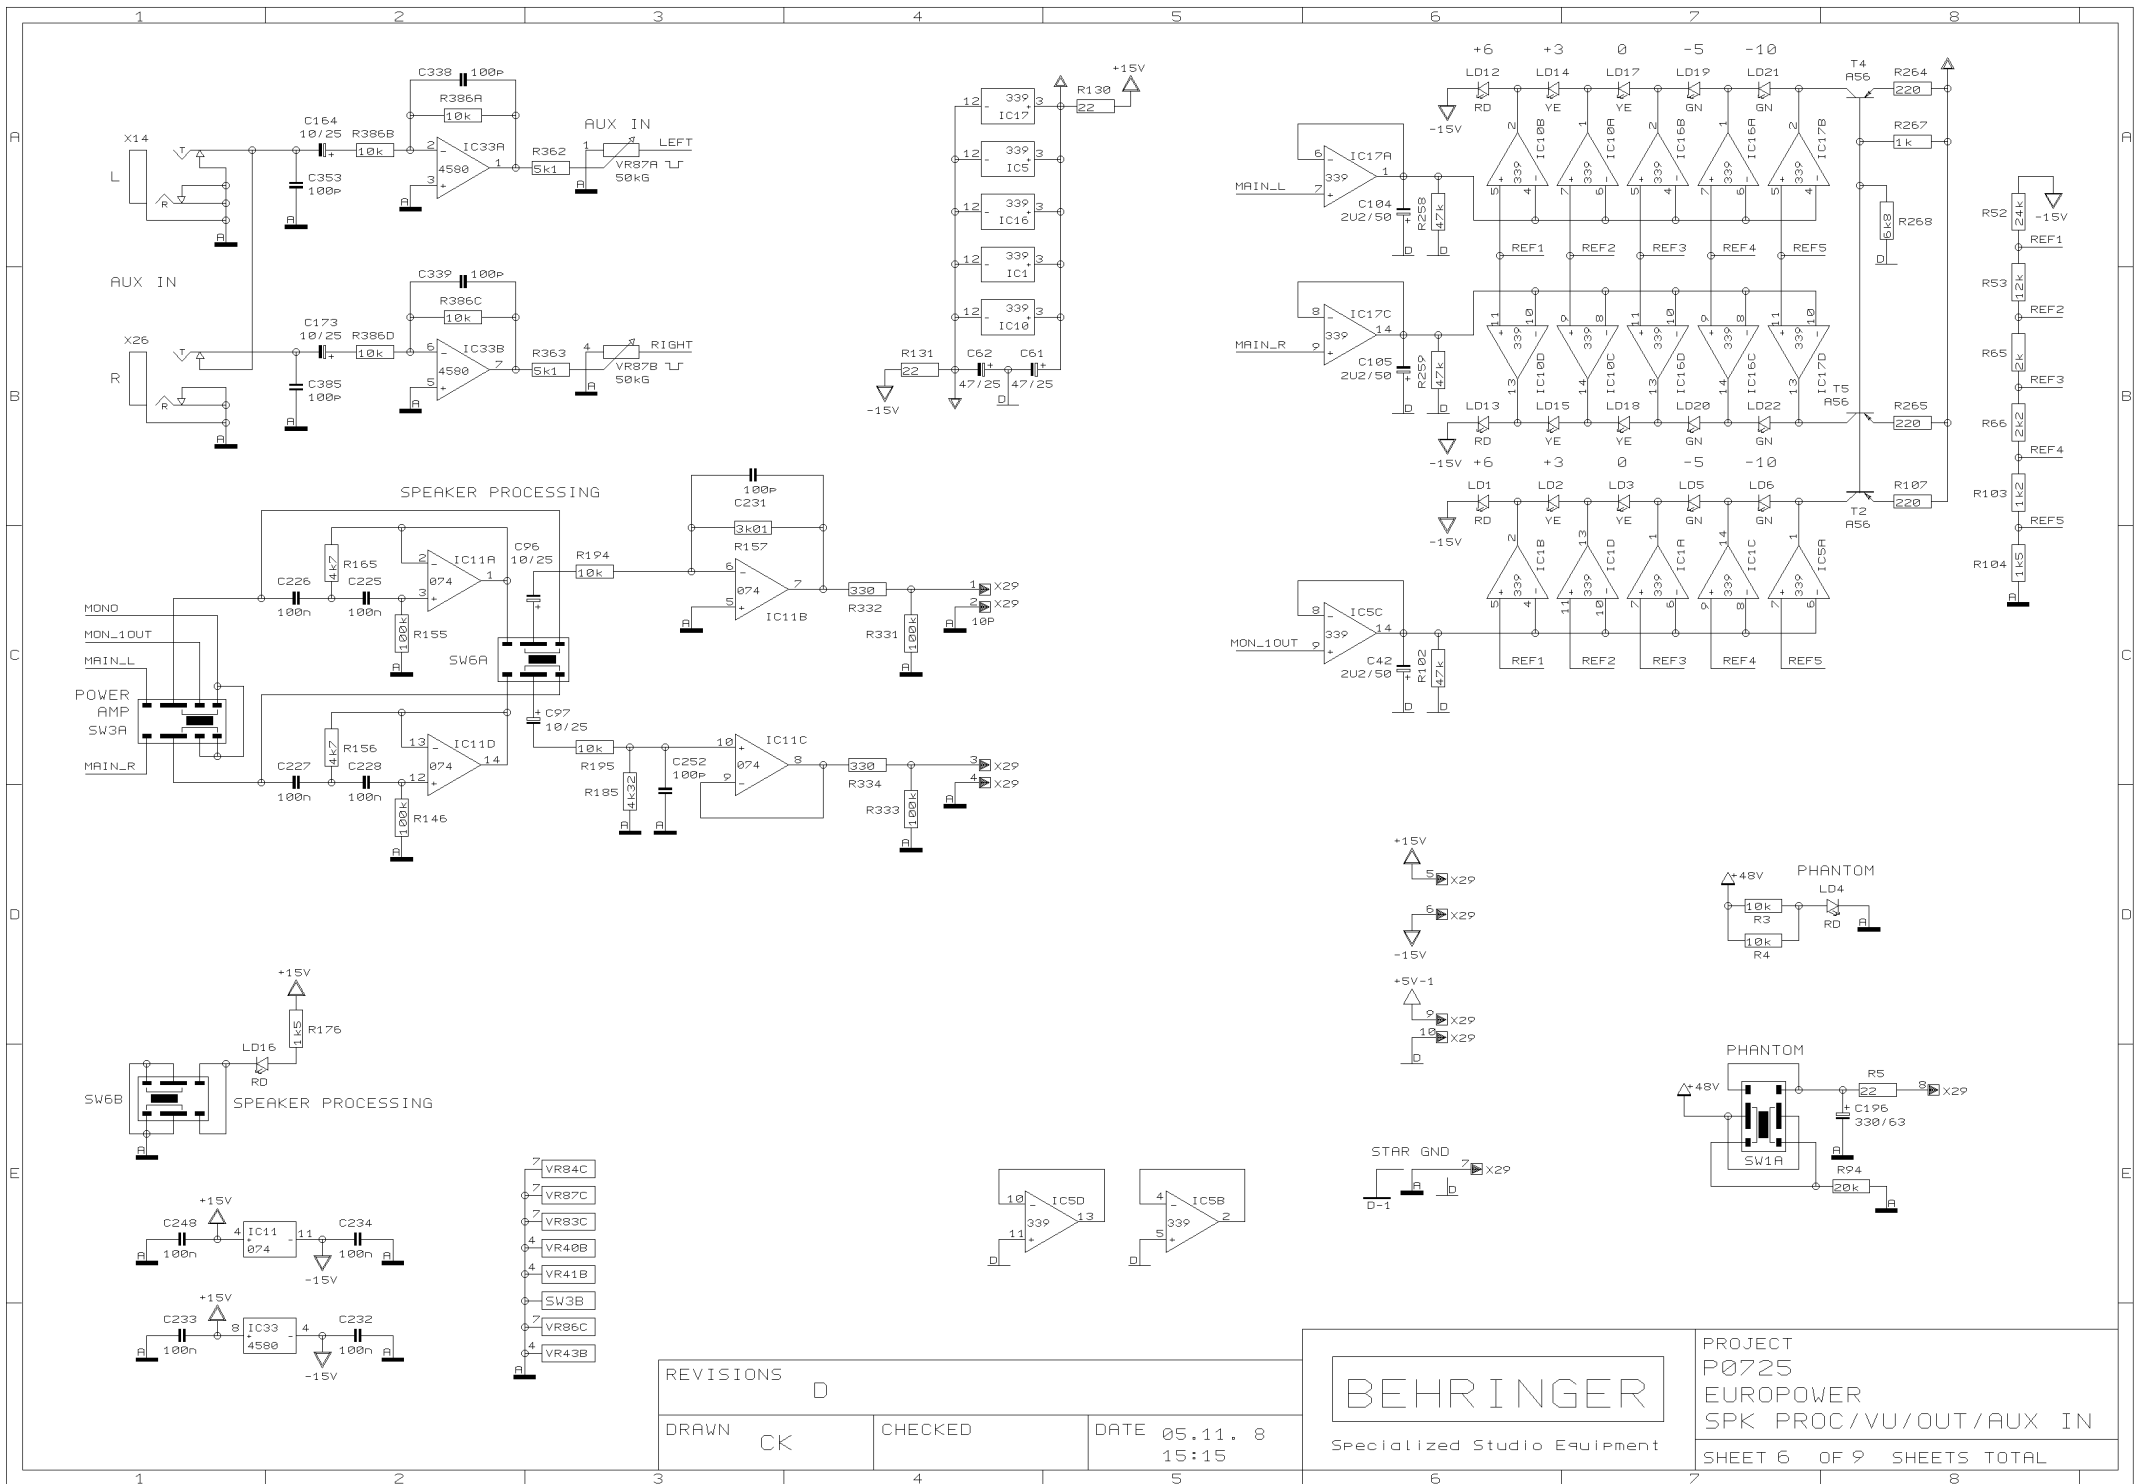

REVISIONS

D

DRAWN CK

CHECKED

DATE 05.11. 8
15:15

BEHRINGER
Specialized Studio Equipment

PROJECT P0725
EUROPOWER
SPK PROC/VU/OUT/AUX IN
SHEET 6 OF 9 SHEETS TOTAL