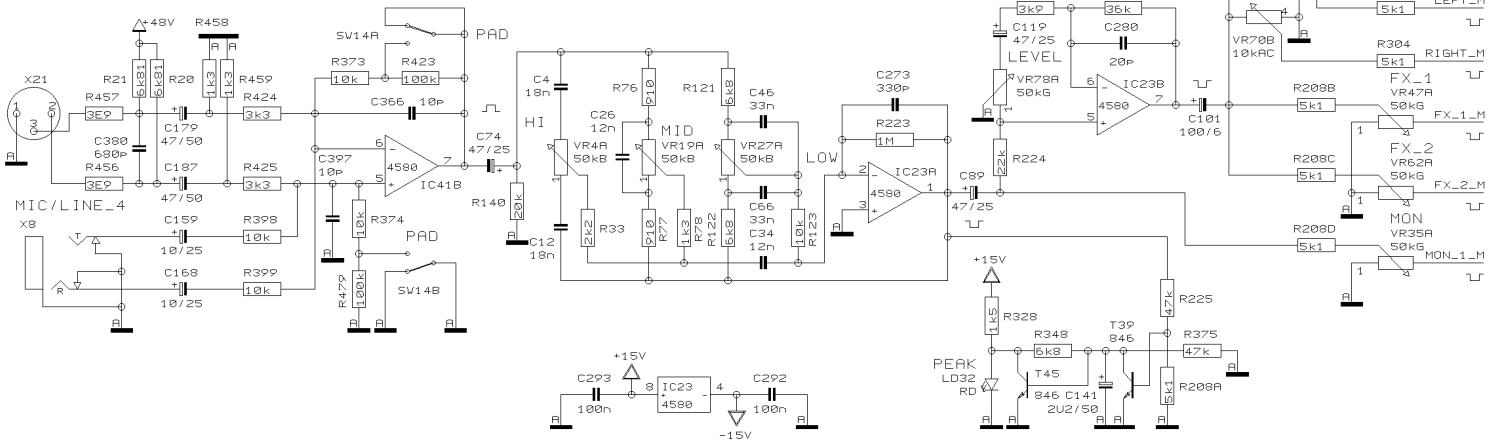

REVISIONS		D	
DRAWN	CK	CHECKED	DATE 05.11. 8 15:14

BEHRINGER

Specialized Studio Equipment

PROJECT
P0725
EUROPOWER
MONO CHANNEL 3-4
SHEET 2 OF 9 SHEETS TOTAL