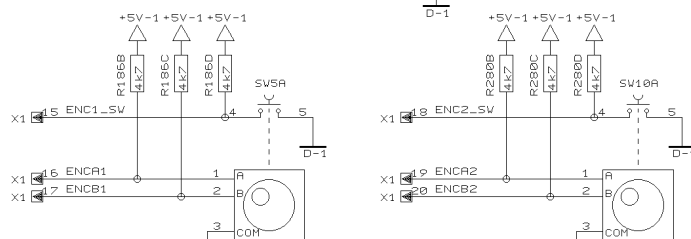

SHEET 7 OF 9 SHEETS TOTAL

REVISIONS

REVISIONS	D		
DRAWN	CK	CHECKED	DATE 05.11. 8 15:15

PROJECT
P0725
EUROPOWER
VOICE CANCELLER
SHEET 8 OF 9 SHEETS TOTAL

REVISIONS	D
DRAWN	CK
CHECKED	
DATE	05.11. 8 15:15

BEHRINGER
 Specialized Studio Equipment