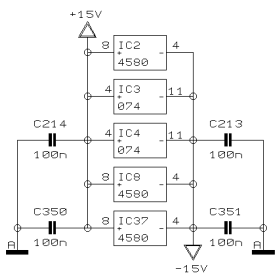

REVISIONS	D		
DRAWN	CK	CHECKED	DATE 05.11. 8 15:15

BEHRINGER
Specialized Studio Equipment

PROJECT P0725
EUROPOWER
MON/FX/STBY
SHEET 5 OF 9 SHEETS TOTAL