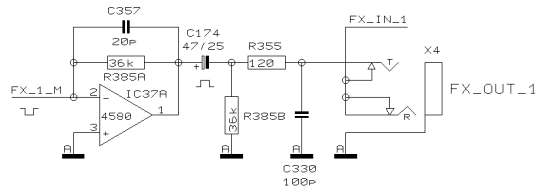

REVISIONS	D		
DRAWN	CK	CHECKED	DATE 05.11. 8 15:15

BEHRINGER
Specialized Studio Equipment

PROJECT P0725
EUROPOWER
MON/FX/STBY
SHEET 5 OF 9 SHEETS TOTAL