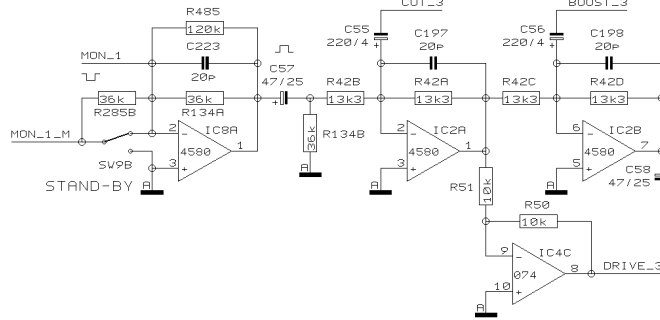

REVISIONS	D		
DRAWN	CK	CHECKED	DATE 05.11. 8 15:15

BEHRINGER
Specialized Studio Equipment

PROJECT P0725
EUROPOWER
MON/FX/STBY
SHEET 5 OF 9 SHEETS TOTAL