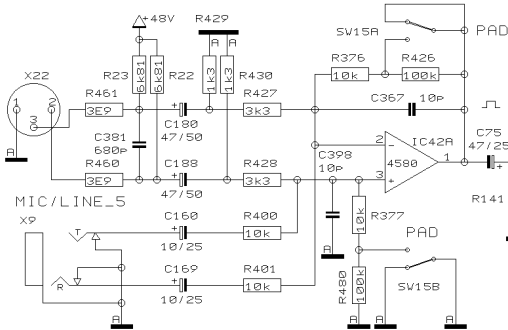

PROJECT
P0725
EUROPOWER
MONO CHANNEL 3-4
SHEET 2 OF 9 SHEETS TOTAL

- 4 VR79B
- 4 VR36B
- 4 VR5B
- 4 VR20B
- 4 VR28B
- 4 VR48B
- 4 VR71C
- 4 VR63B
- 4 VR90B
- 4 VR37B
- 4 VR6B
- 4 VR21B
- 4 VR29B
- 4 VR49B
- 4 VR72C
- 4 VR64B