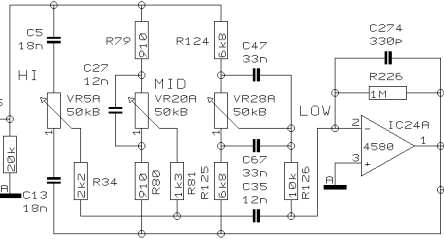

PROJECT
P0725
EUROPOWER
MONO CHANNEL 3-4
SHEET 2 OF 9 SHEETS TOTAL

- 4 VR79B
- 4 VR36B
- 4 VR5B
- 4 VR20B
- 4 VR28B
- 4 VR48B
- 4 VR71C
- 4 VR63B
- 4 VR90B
- 4 VR37B
- 4 VR6B
- 4 VR21B
- 4 VR29B
- 4 VR49B
- 4 VR72C
- 4 VR64B