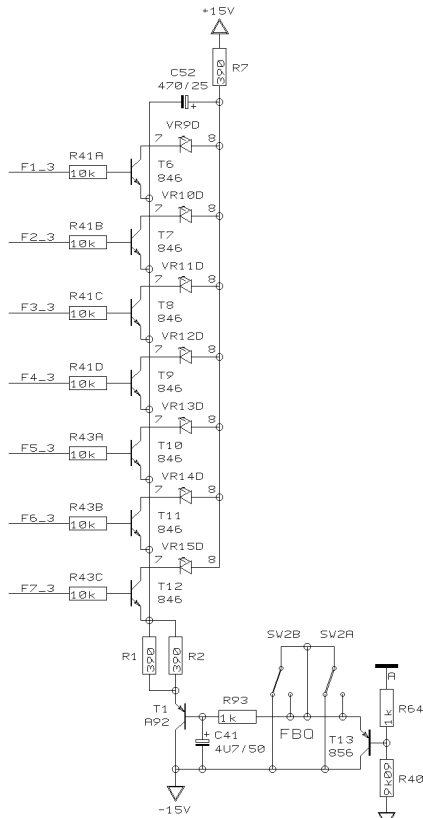

REVISIONS	D		
DRAWN	CK	CHECKED	DATE 05.11. 8 15:15

BEHRINGER
Specialized Studio Equipment

PROJECT P0725
EUROPOWER
MON/FX/STBY
SHEET 5 OF 9 SHEETS TOTAL