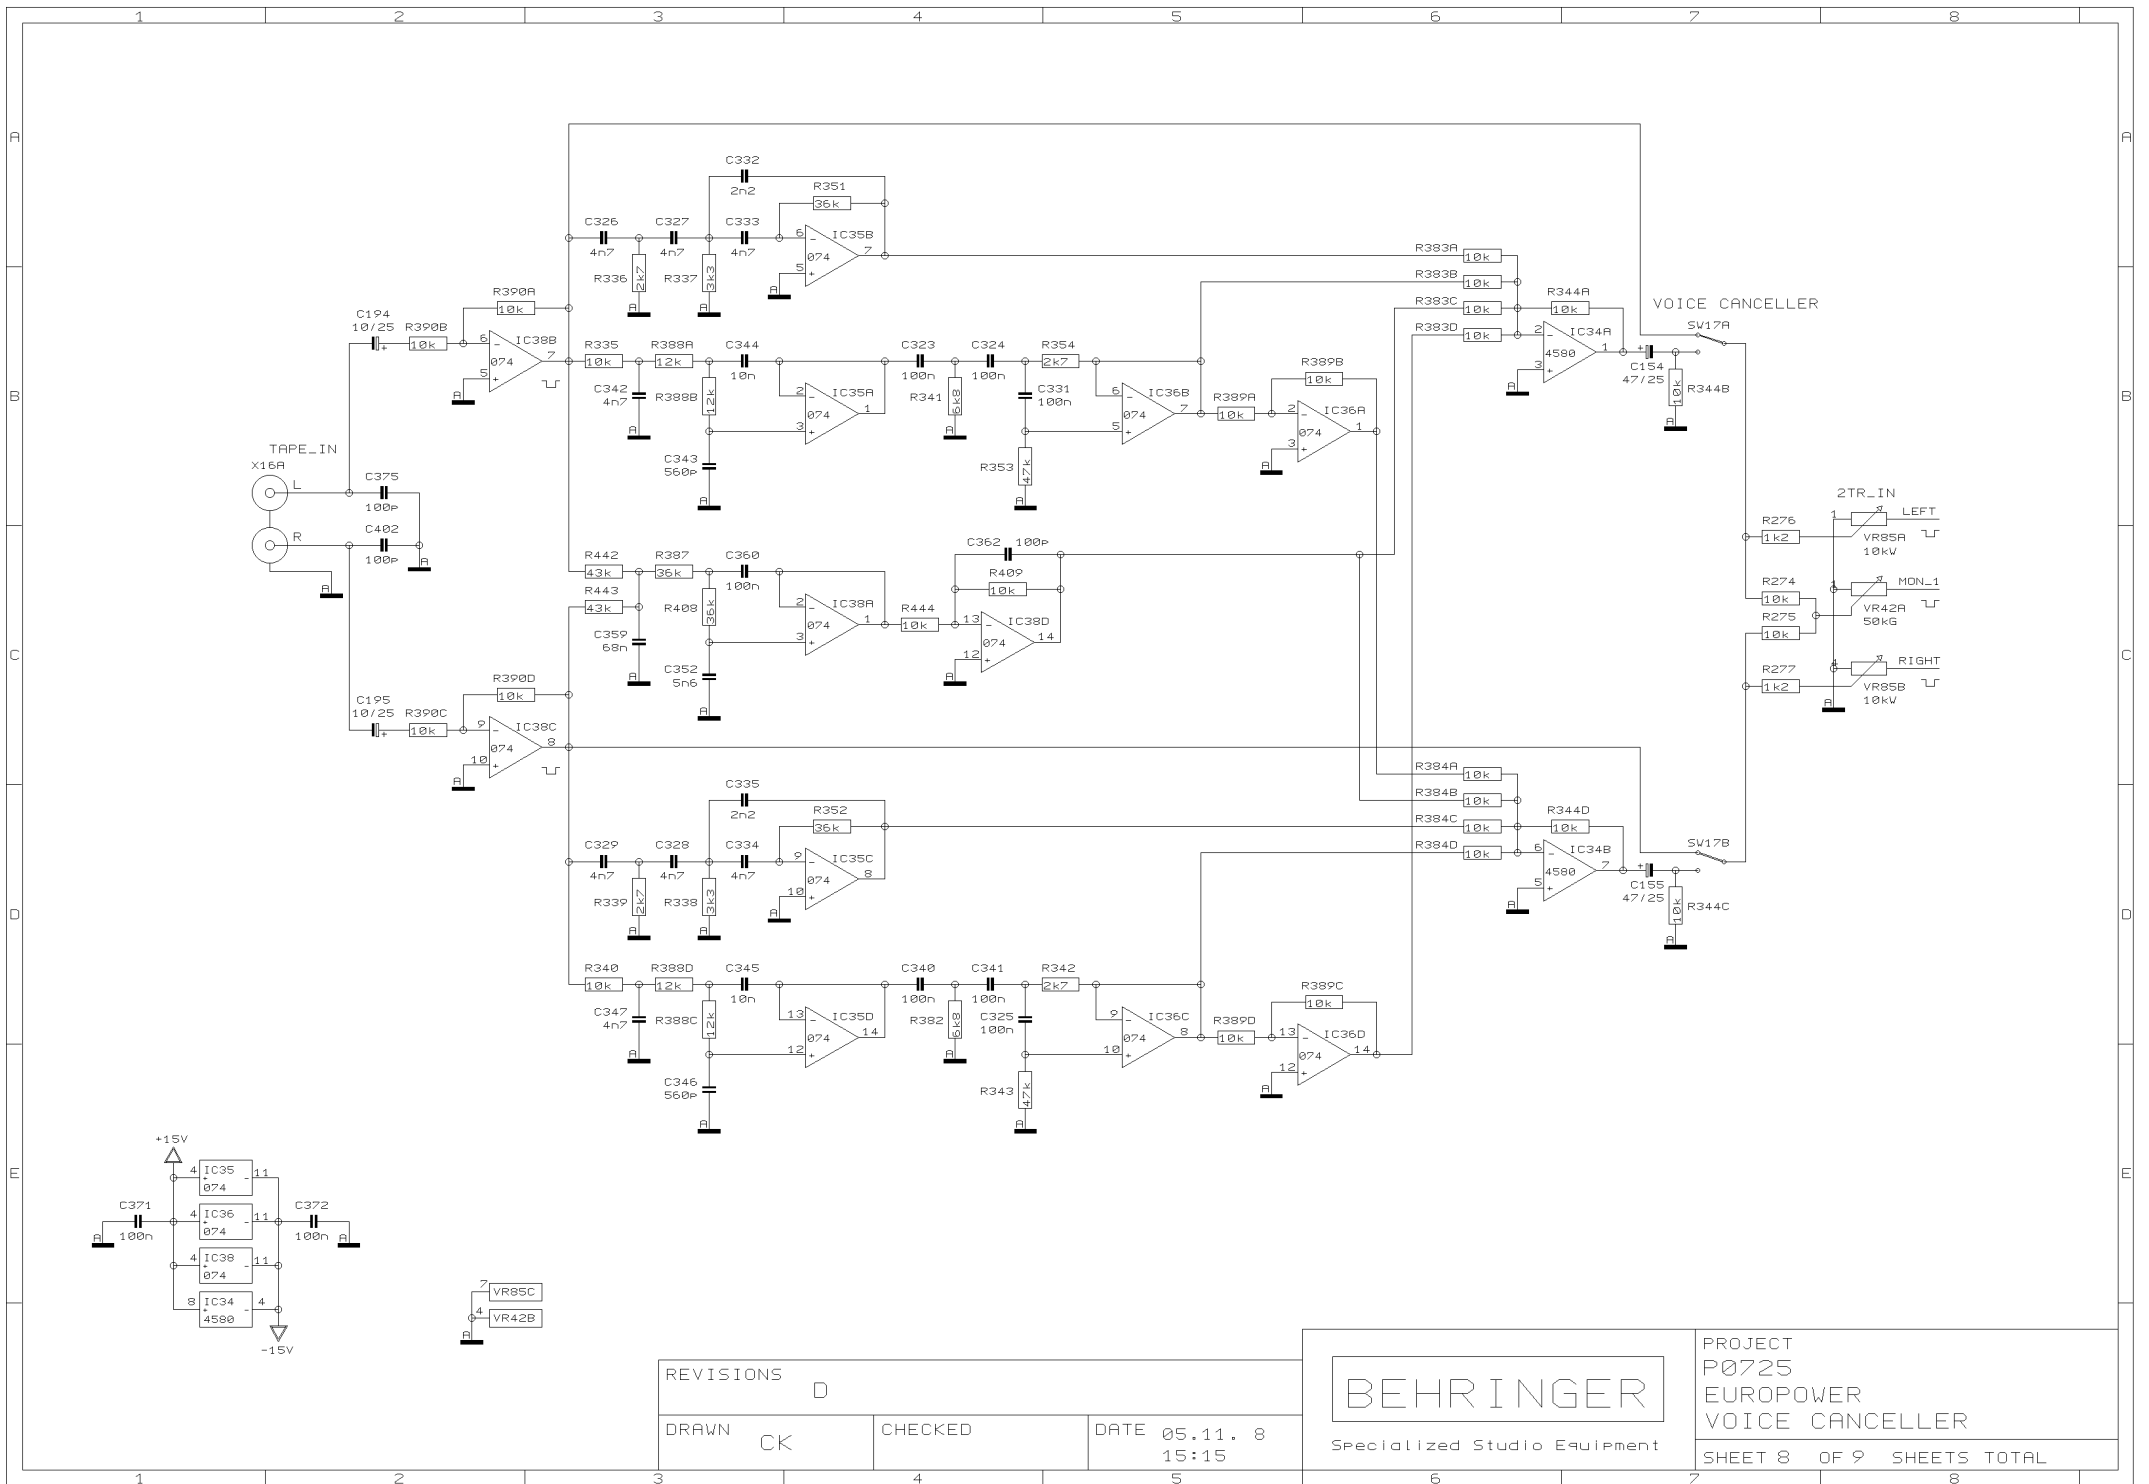

SHEET 7 OF 9 SHEETS TOTAL

REVISIONS

REVISIONS	D		
DRAWN	CK	CHECKED	DATE 05.11. 8 15:15

PROJECT
P0725
EUROPOWER
VOICE CANCELLER
SHEET 8 OF 9 SHEETS TOTAL

REVISIONS	D
DRAWN	CK
CHECKED	
DATE	05.11. 8 15:15

BEHRINGER
 Specialized Studio Equipment