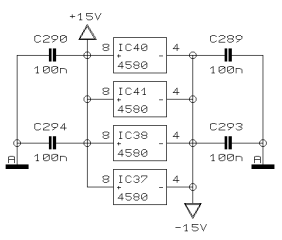

REVISIONS	B	
DRAWN	SA	CHECKED
DATE	14.07. 3 12:44	

PROJECT
PMX5000M
EUROPOWER
ST SUBS / MON, FX OUTS
SHEET 2 OF 8 SHEETS TOTAL