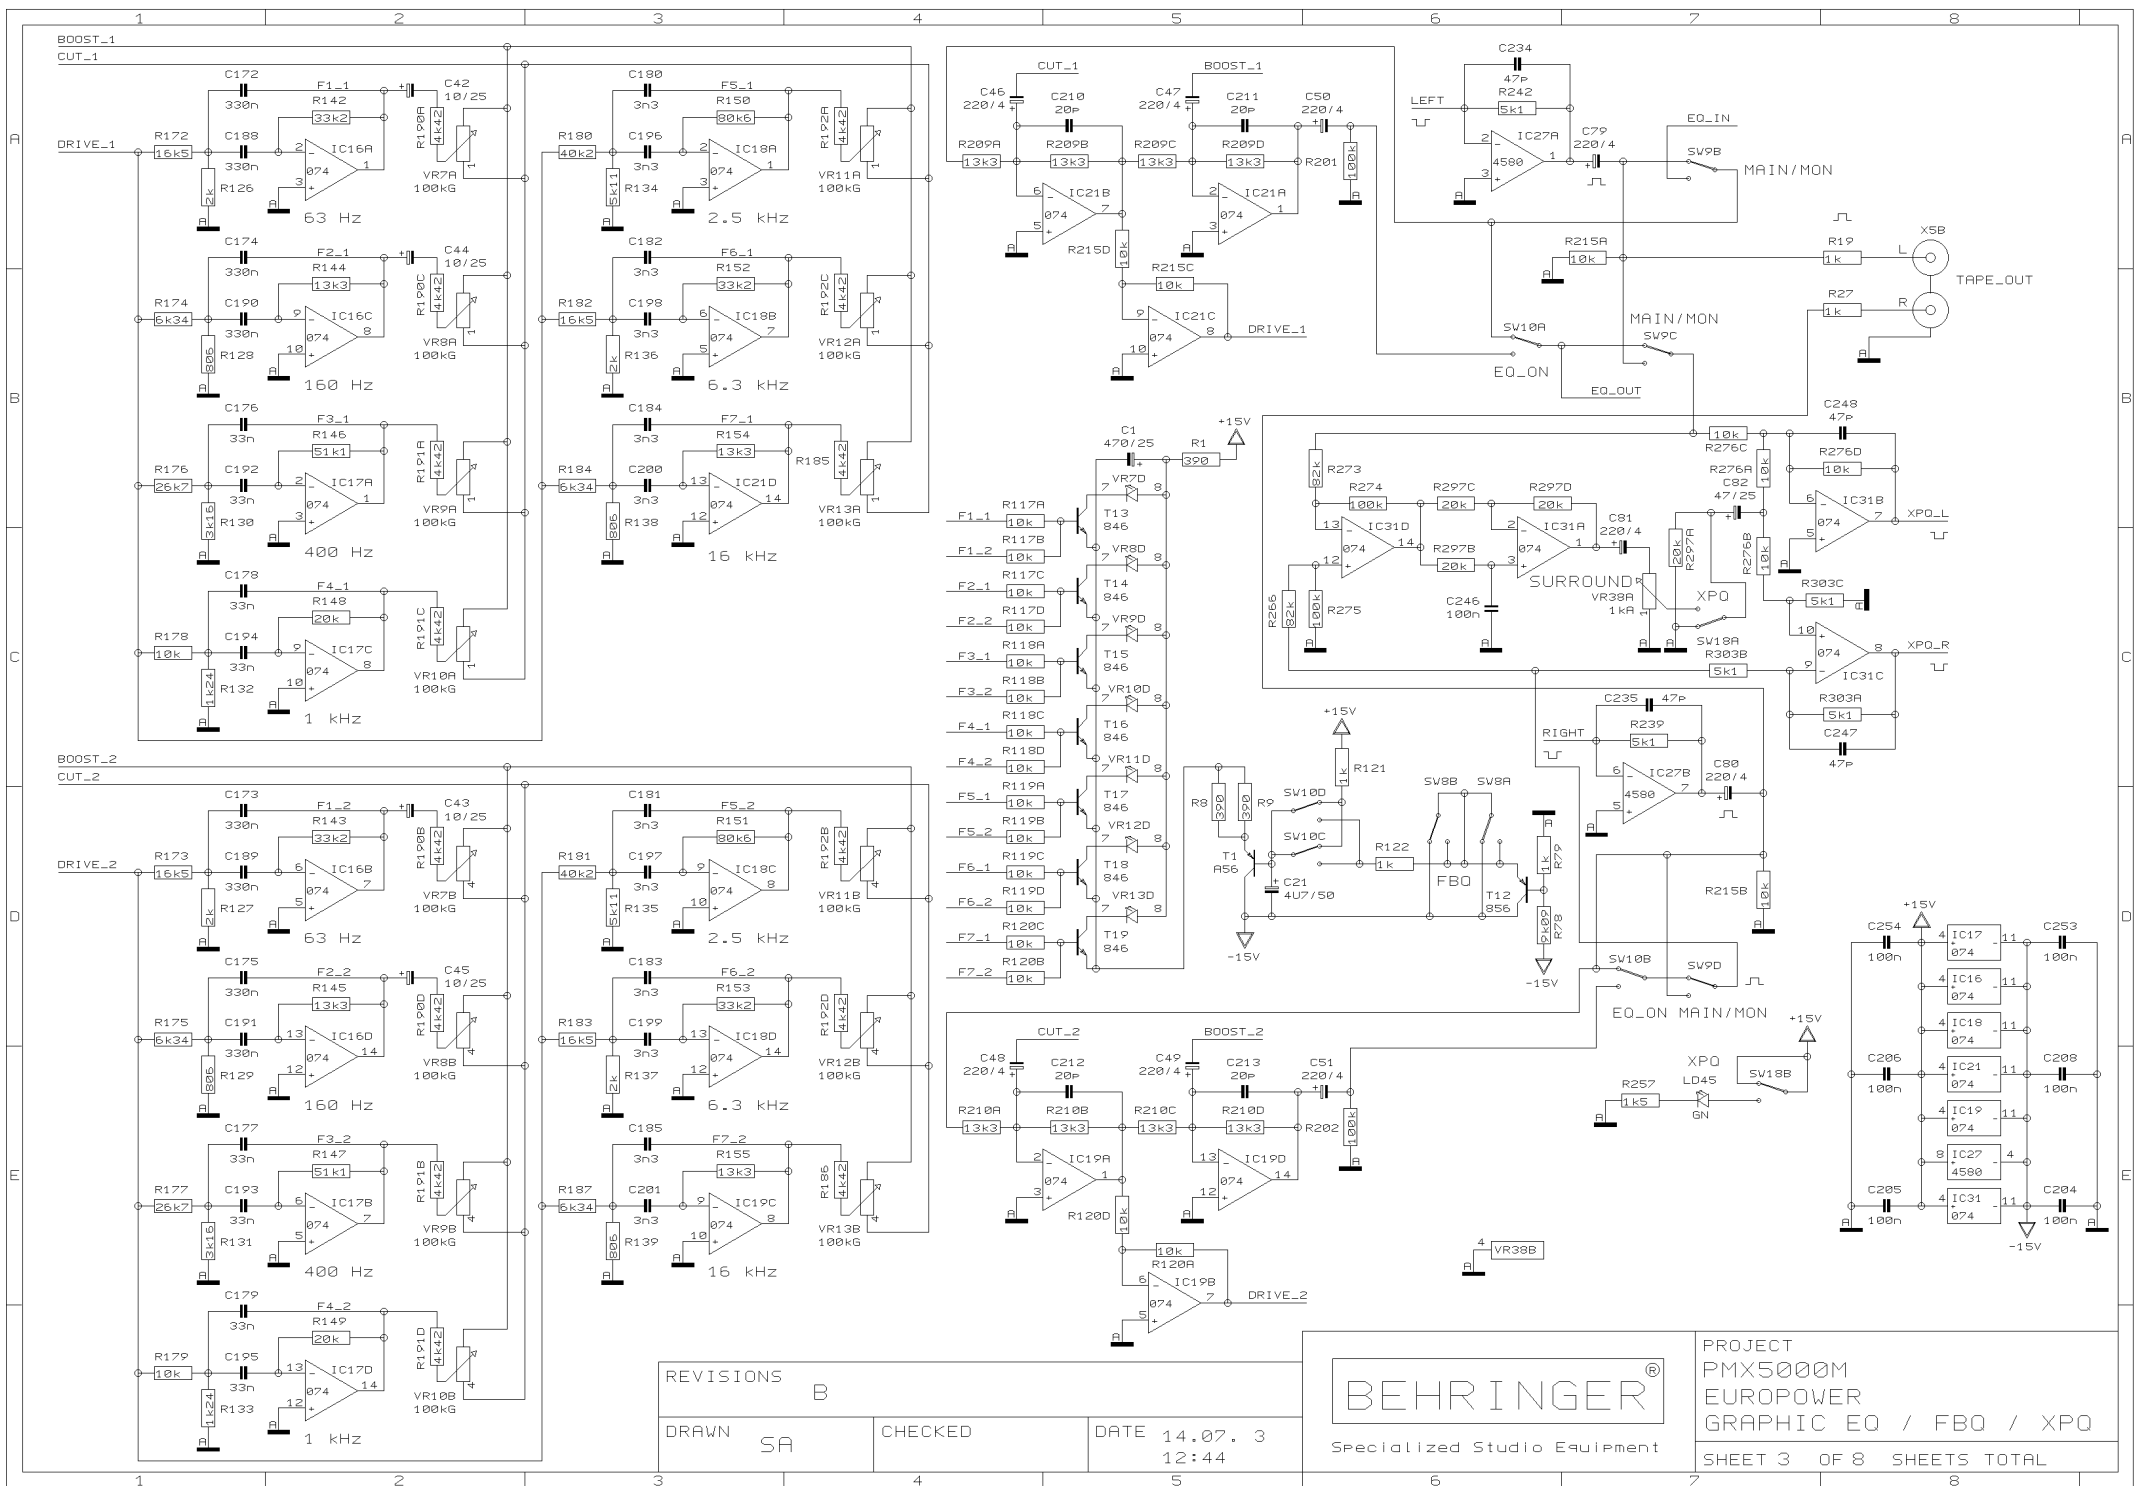

REVISIONS B (16/06/03)

DRAWN SA CHECKED DATE 14.07.3 12:44

PROJECT PMX5000M
EUROPOWER
STEREO CHANNEL 13-16
SHEET 1 OF 8 SHEETS TOTAL

REVISIONS	B	
DRAWN	SA	CHECKED
DATE	14.07. 3 12:44	

PROJECT
 PMX5000M
 EUROPOWER
 ST SUBS / MON, FX OUTS
 SHEET 2 OF 8 SHEETS TOTAL

 Specialized Studio Equipment

PROJECT
 PMX5000M
 EUROPOWER
 MAIN SECTION
 SHEET 4 OF 8 SHEETS TOTAL

REVISIONS		B	
DRAWN	SA	CHECKED	DATE 14.07. 3 12:44

PROJECT
PMX5000M
EUROPOWER
VOICE CANCELLER

SHEET 5 OF 8 SHEETS TOTAL

REVISIONS		B	
DRAWN	SA	CHECKED	DATE 14.07. 3 12:44

PROJECT
PMX5000M
EUROPOWER
LED METER & FX RETURN
SHEET 6 OF 8 SHEETS TOTAL

REVISIONS

B

DRAWN SA

CHECKED

DATE 14.07. 3
12:44

BEHRINGER®