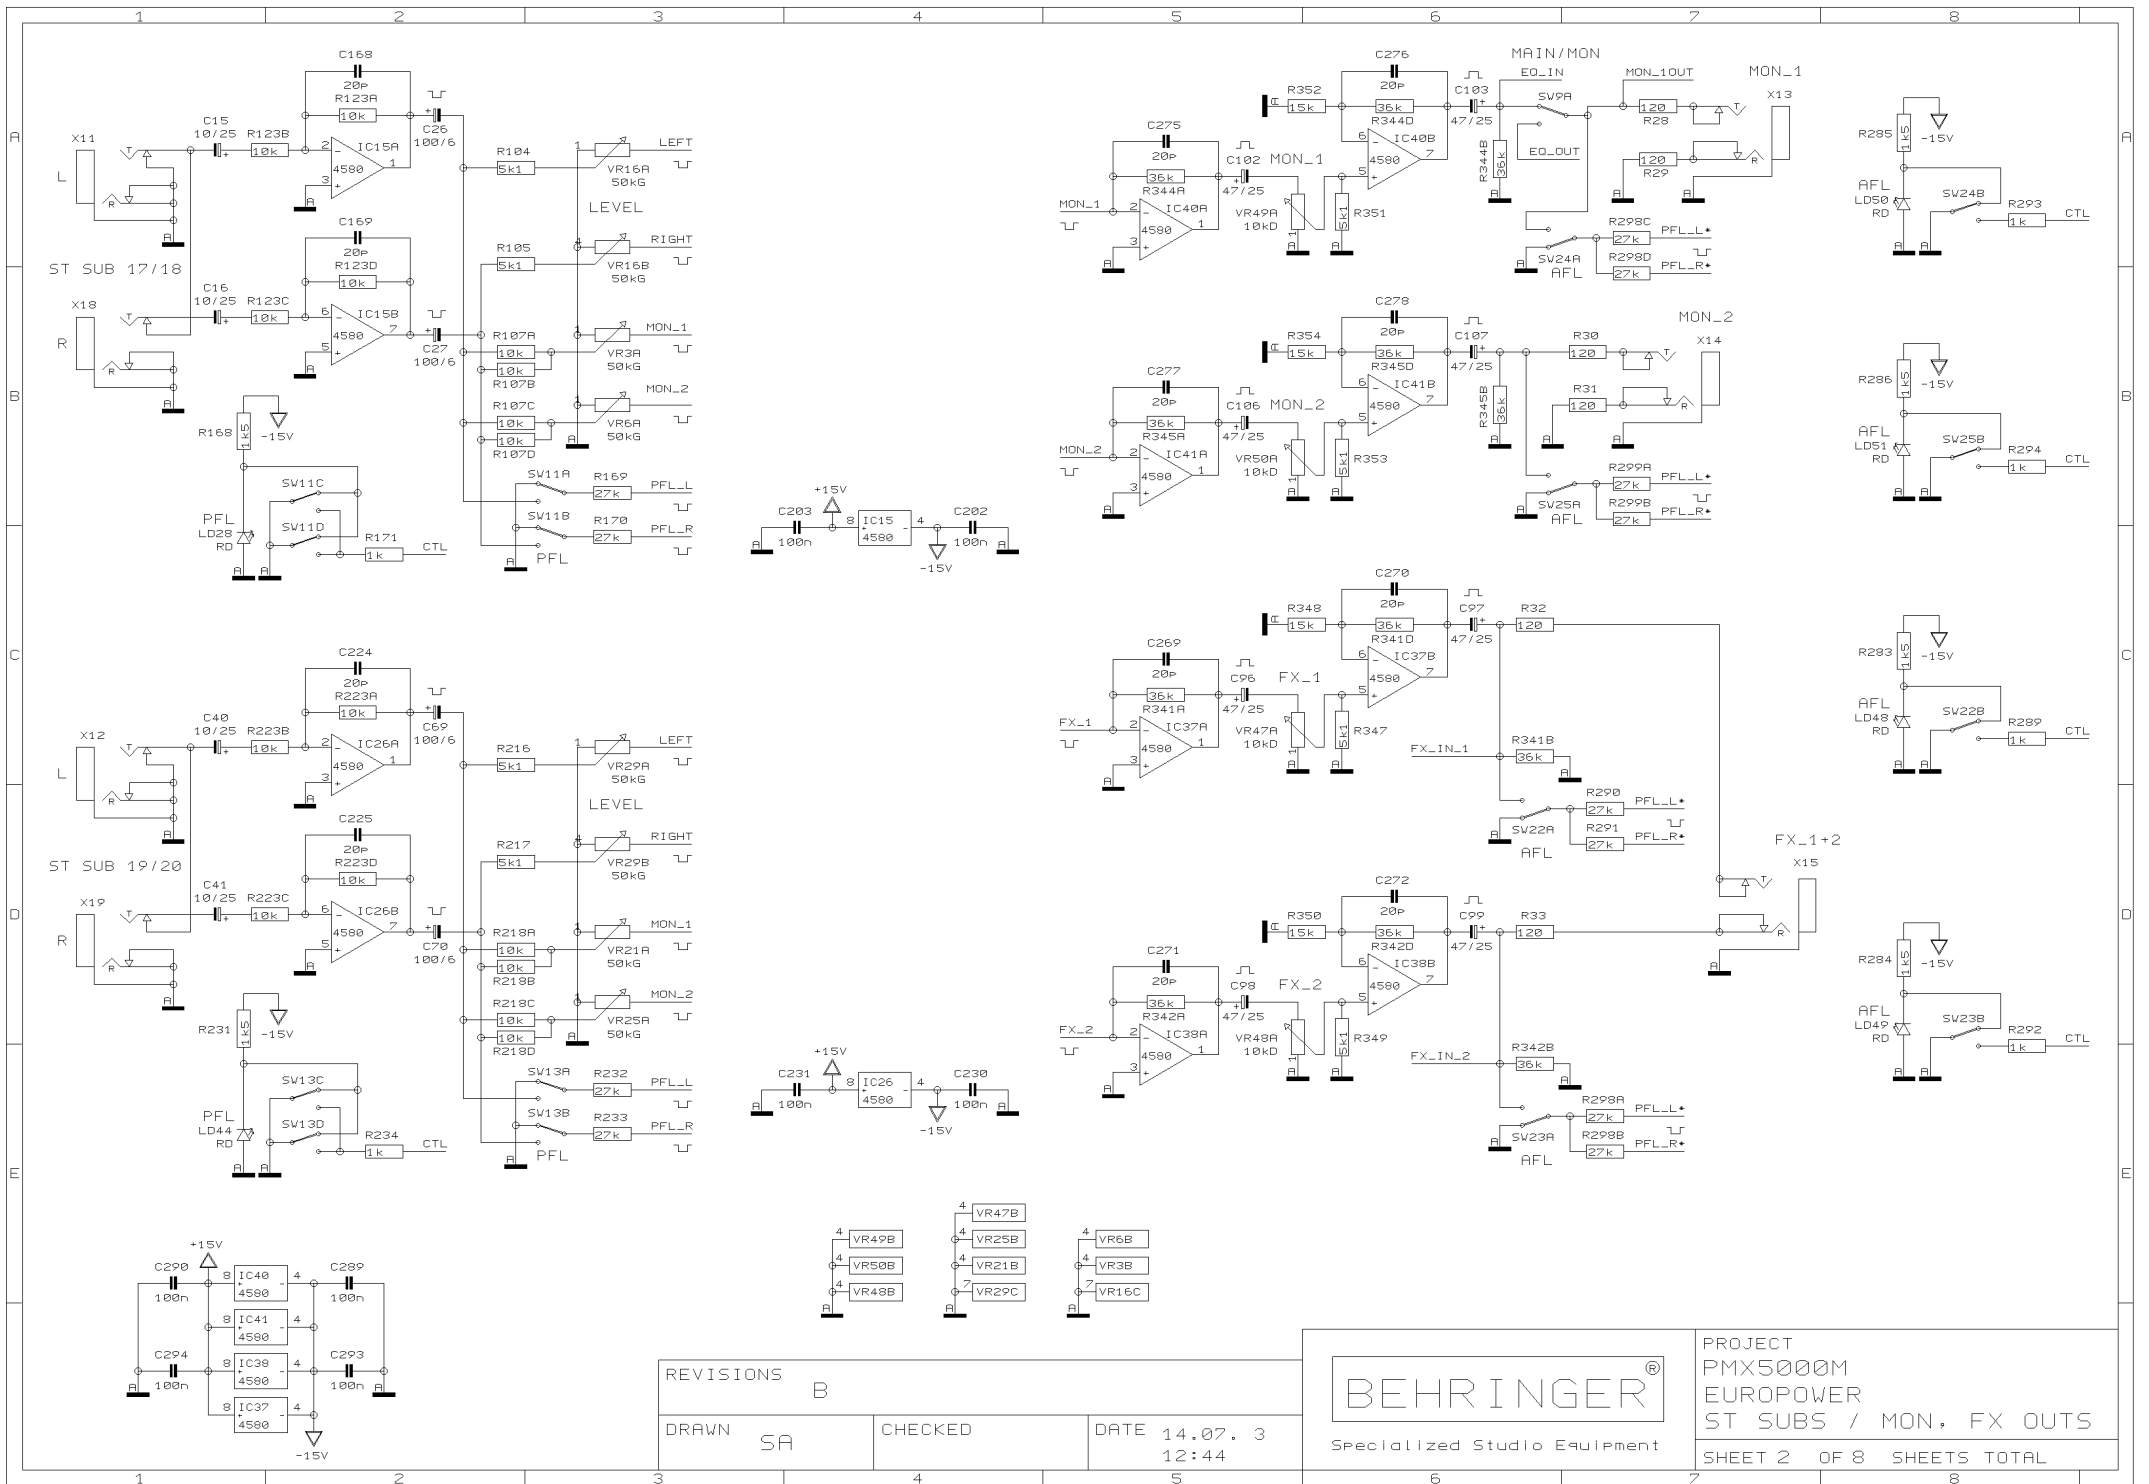

REVISIONS B (16/06/03)

DRAWN SA CHECKED DATE 14.07.3 12:44

PROJECT PMX5000M
EUROPOWER
STEREO CHANNEL 13-16
SHEET 1 OF 8 SHEETS TOTAL

REVISIONS	B	
DRAWN	SA	CHECKED
DATE	14.07. 3 12:44	

PROJECT
 PMX5000M
 EUROPOWER
 ST SUBS / MON, FX OUTS
 SHEET 2 OF 8 SHEETS TOTAL

 Specialized Studio Equipment

PROJECT
 PMX5000M
 EUROPOWER
 MAIN SECTION
 SHEET 4 OF 8 SHEETS TOTAL

REVISIONS		B	
DRAWN	SA	CHECKED	DATE 14.07. 3 12:44

PROJECT
PMX5000M
EUROPOWER
VOICE CANCELLER

SHEET 5 OF 8 SHEETS TOTAL

REVISIONS		B	
DRAWN	SA	CHECKED	DATE 14.07. 3 12:44

PROJECT
PMX5000M
EUROPOWER
LED METER & FX RETURN
SHEET 6 OF 8 SHEETS TOTAL

REVISIONS

B

DRAWN SA

CHECKED

DATE 14.07. 3
12:44

BEHRINGER®