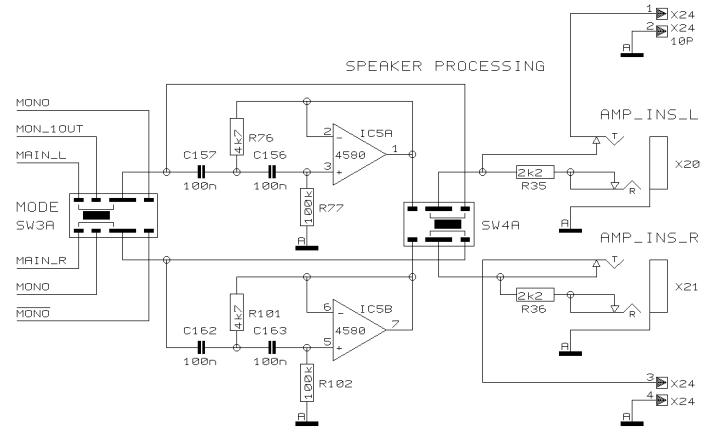

 Specialized Studio Equipment

PROJECT
 PMX5000M
 EUROPOWER
 MAIN SECTION
 SHEET 4 OF 8 SHEETS TOTAL

REVISIONS		B	
DRAWN	SA	CHECKED	DATE 14.07. 3 12:44

PROJECT
PMX5000M
EUROPOWER
VOICE CANCELLER

SHEET 5 OF 8 SHEETS TOTAL