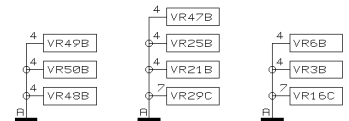

REVISIONS

B

DRAWN SA

CHECKED

DATE 14.07. 3
12:44

Specialized Studio Equipment

PROJECT
PMX5000M
EUROPOWER
GRAPHIC EQ / FBO / XPO
SHEET 3 OF 8 SHEETS TOTAL

REVISIONS	B		
DRAWN	SA	CHECKED	DATE 14.07. 3 12:44