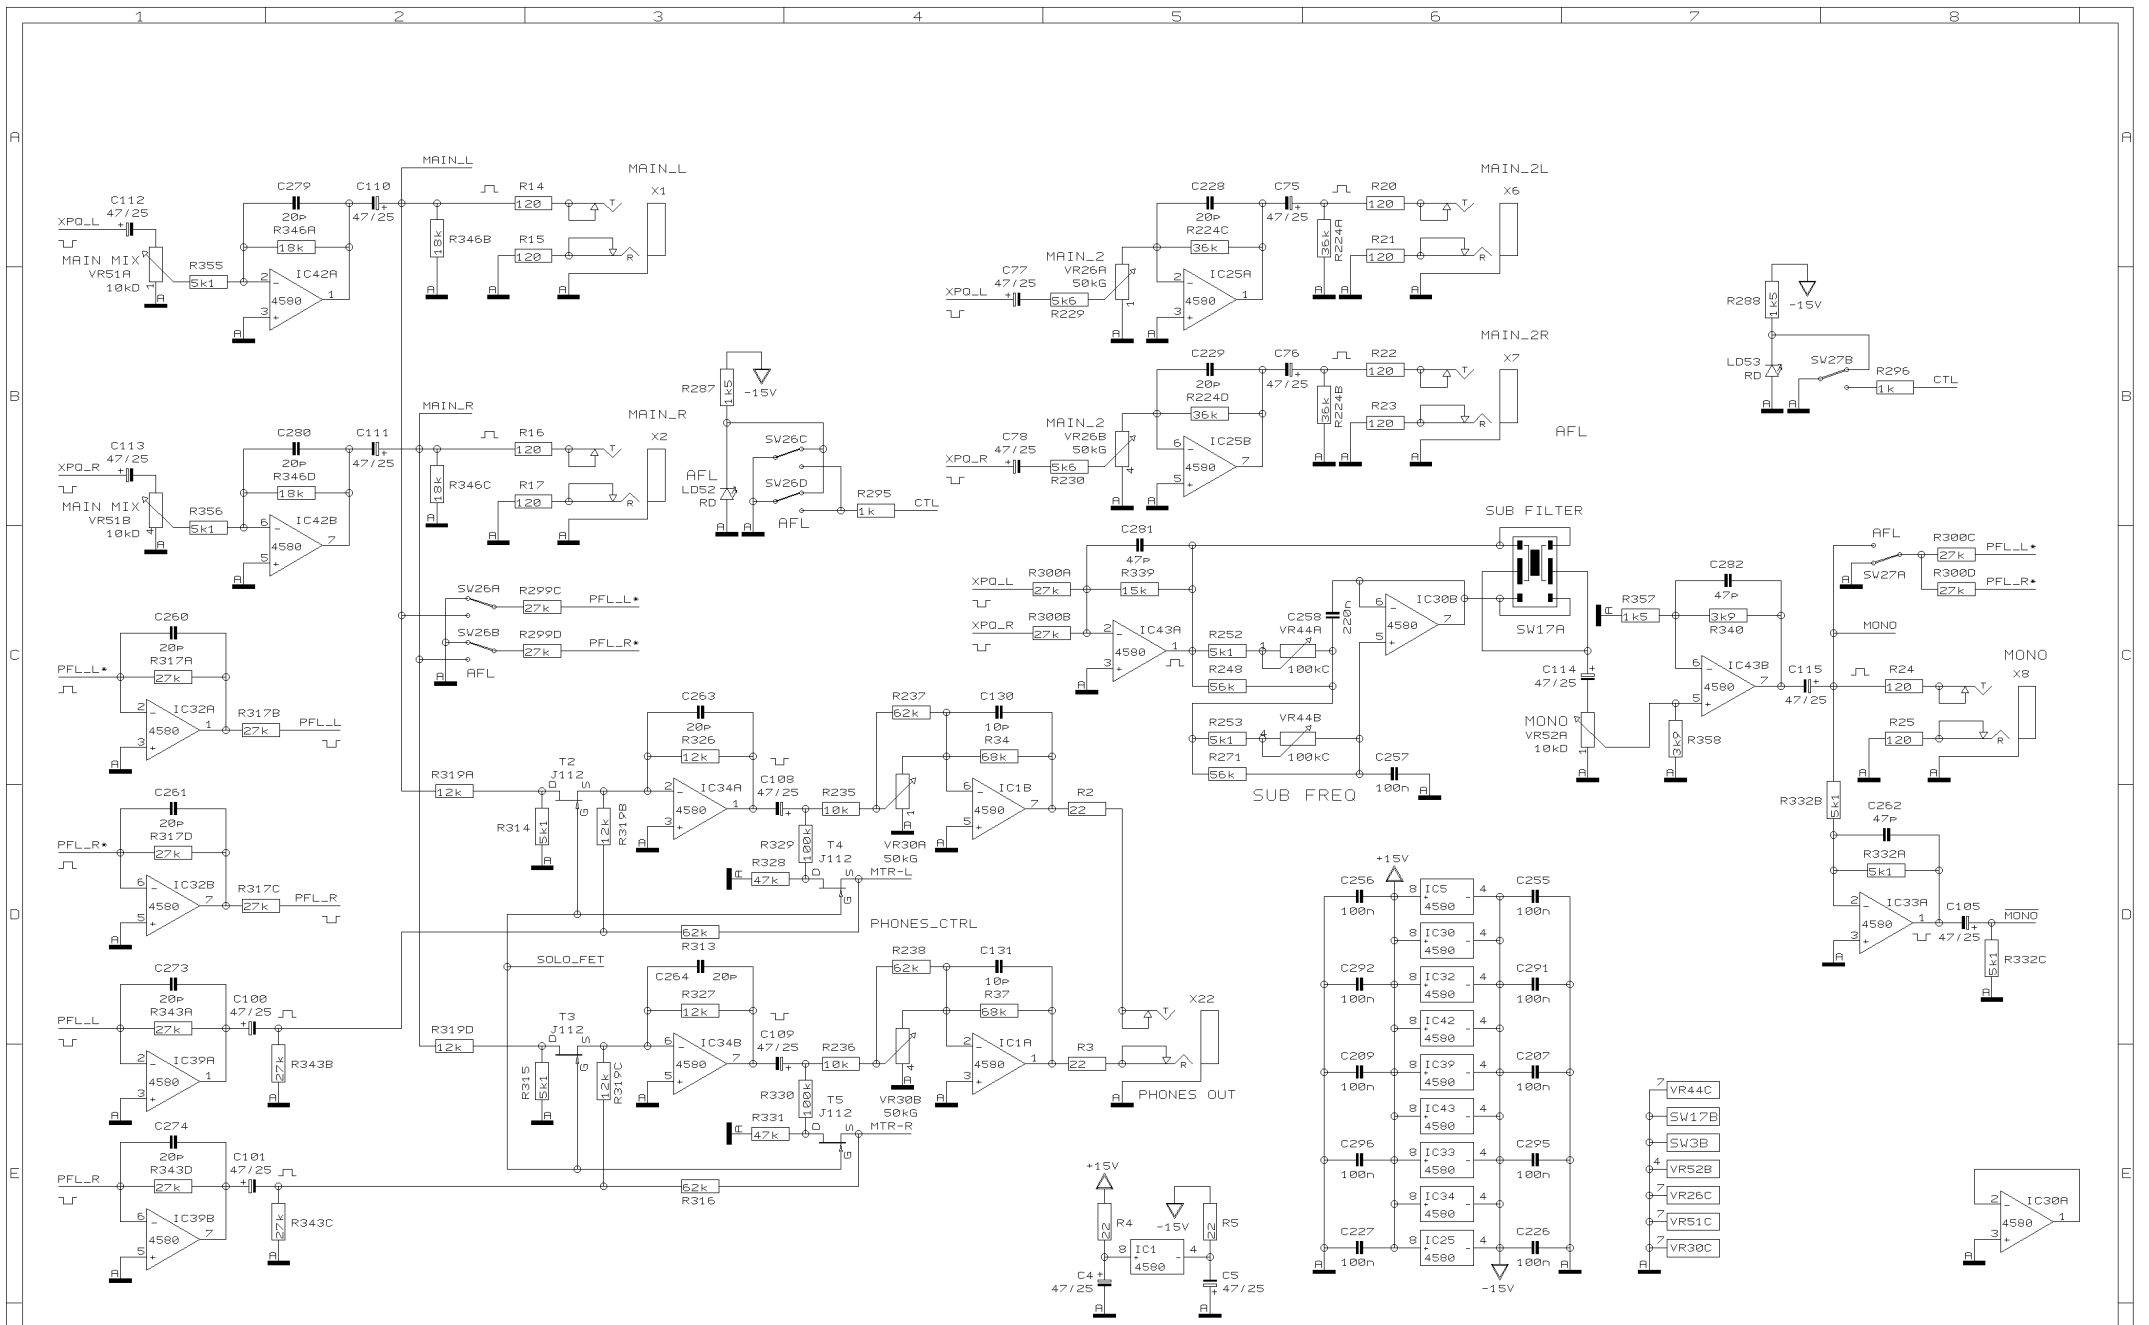

REVISIONS	B		
DRAWN	SA	CHECKED	DATE 14.07. 3 12:44

Specialized Studio Equipment

PROJECT
PMX5000M
EUROPOWER
MAIN SECTION
SHEET 4 OF 8 SHEETS TOTAL