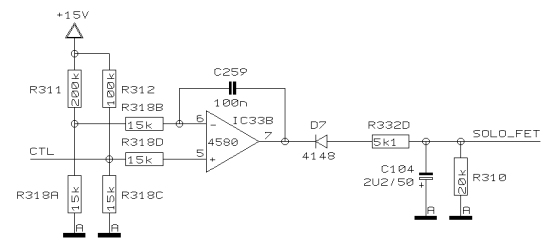

REVISIONS		B	
DRAWN	SA	CHECKED	DATE 14.07. 3 12:44

PROJECT
PMX5000M
EUROPOWER
LED METER & FX RETURN
SHEET 6 OF 8 SHEETS TOTAL

REVISIONS

B

DRAWN SA

CHECKED

DATE 14.07. 3
12:44

BEHRINGER®