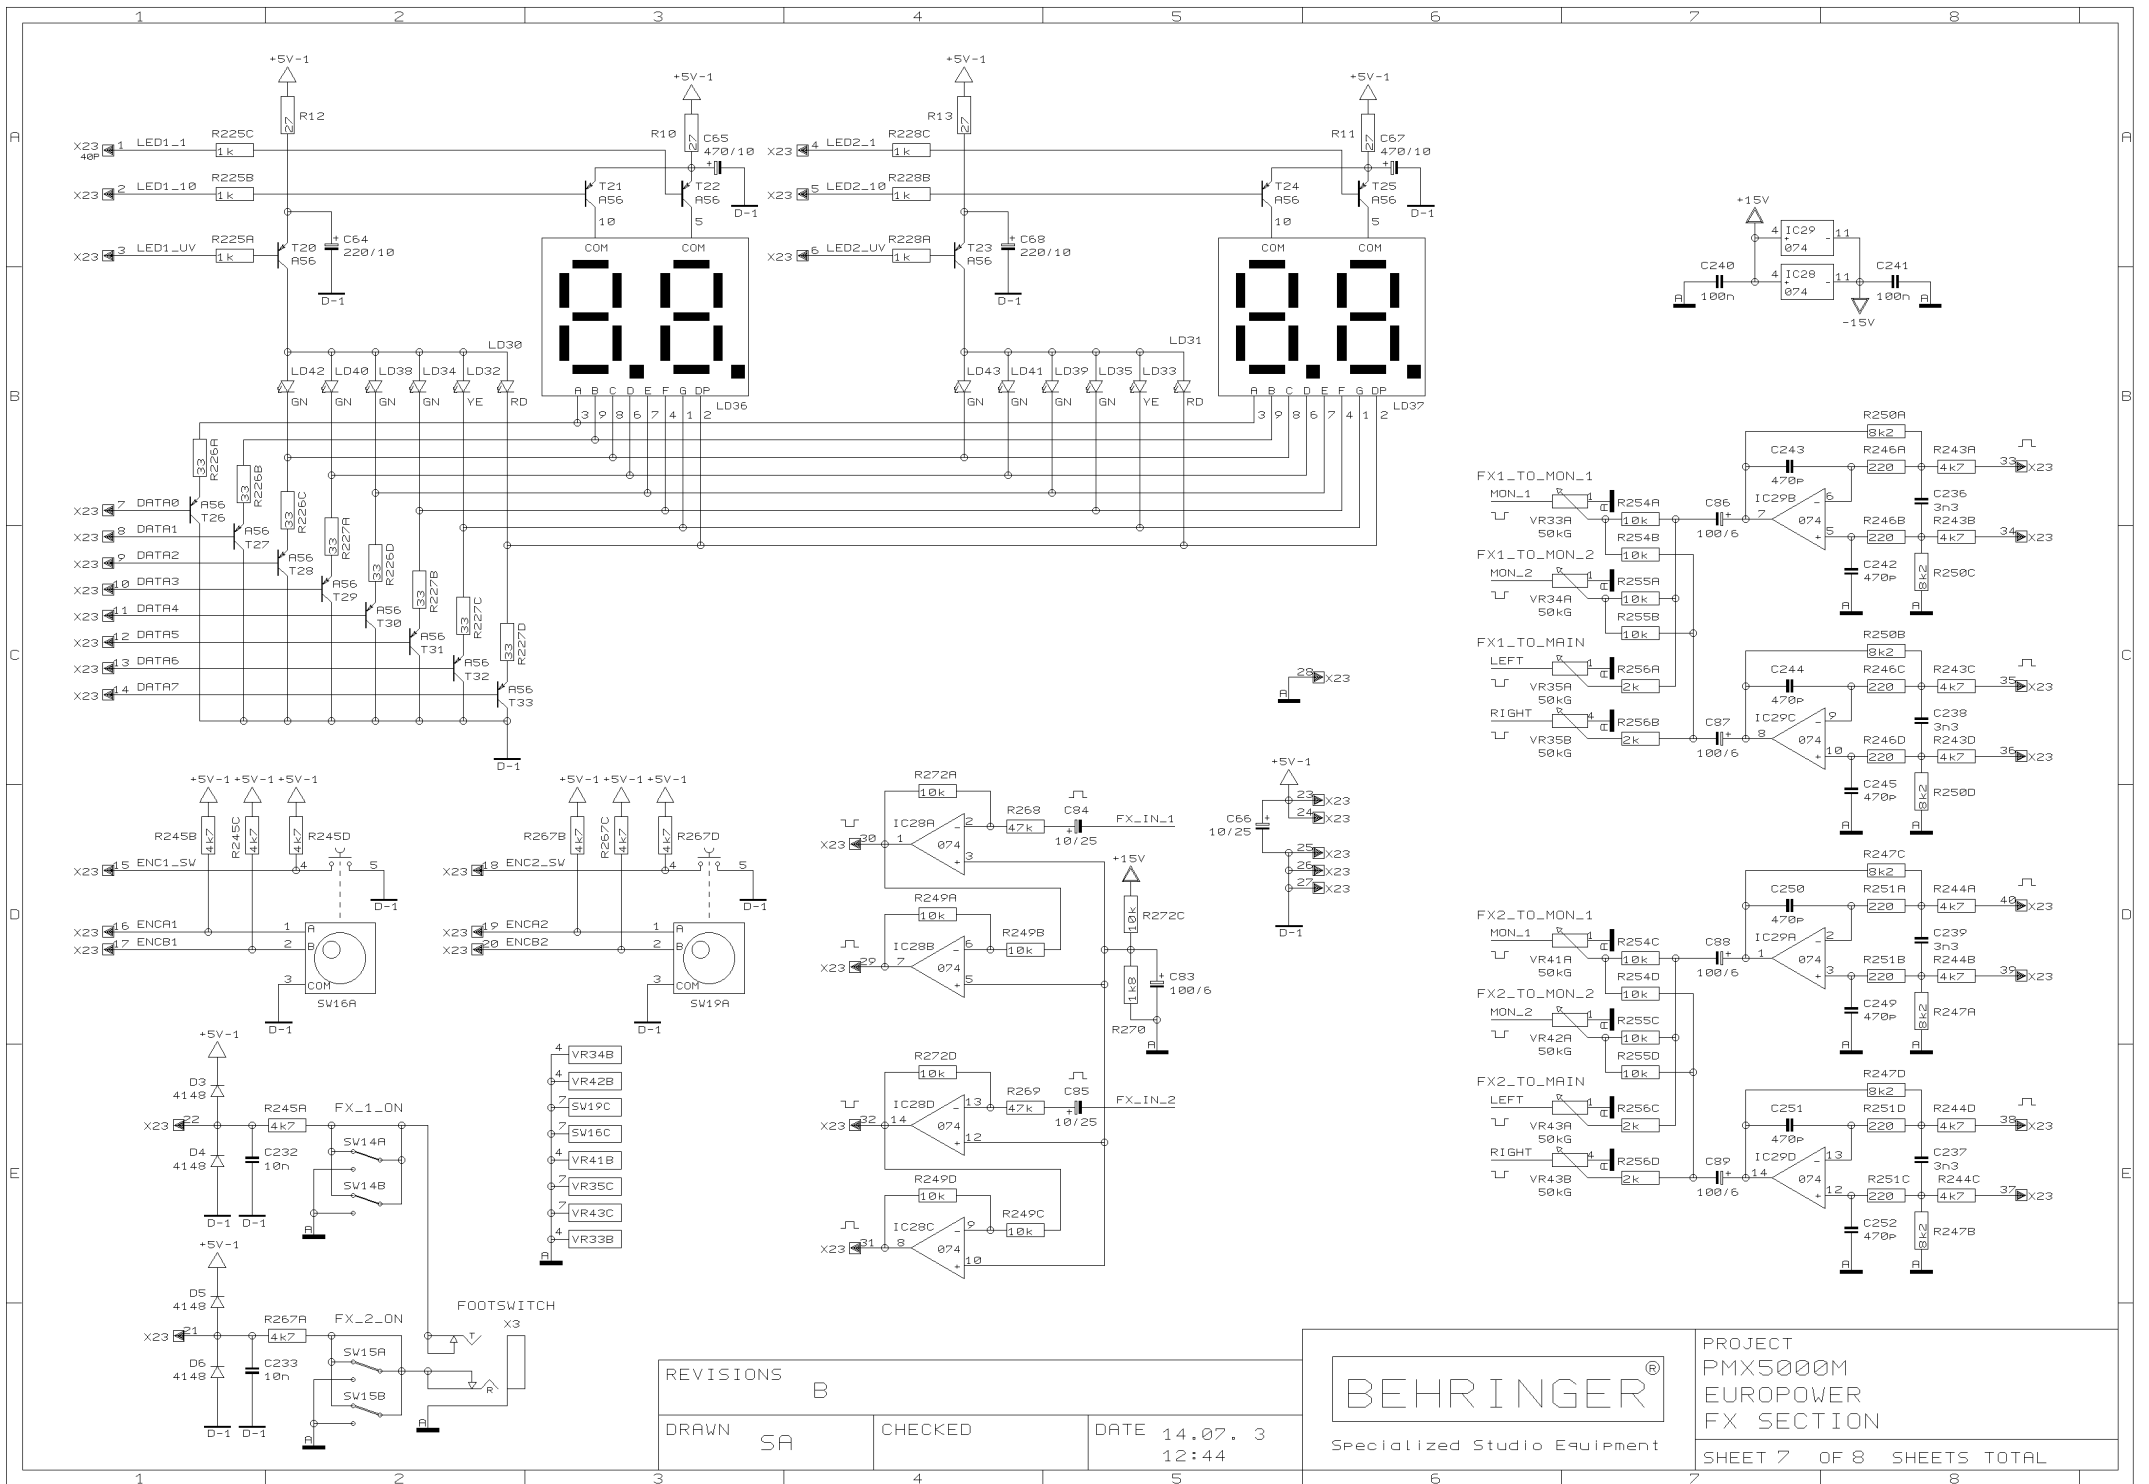

REVISIONS		B	
DRAWN	SA	CHECKED	DATE 14.07. 3 12:44

PROJECT
PMX5000M
EUROPOWER
LED METER & FX RETURN
SHEET 6 OF 8 SHEETS TOTAL

REVISIONS

B

DRAWN SA

CHECKED

DATE 14.07. 3
12:44

BEHRINGER®