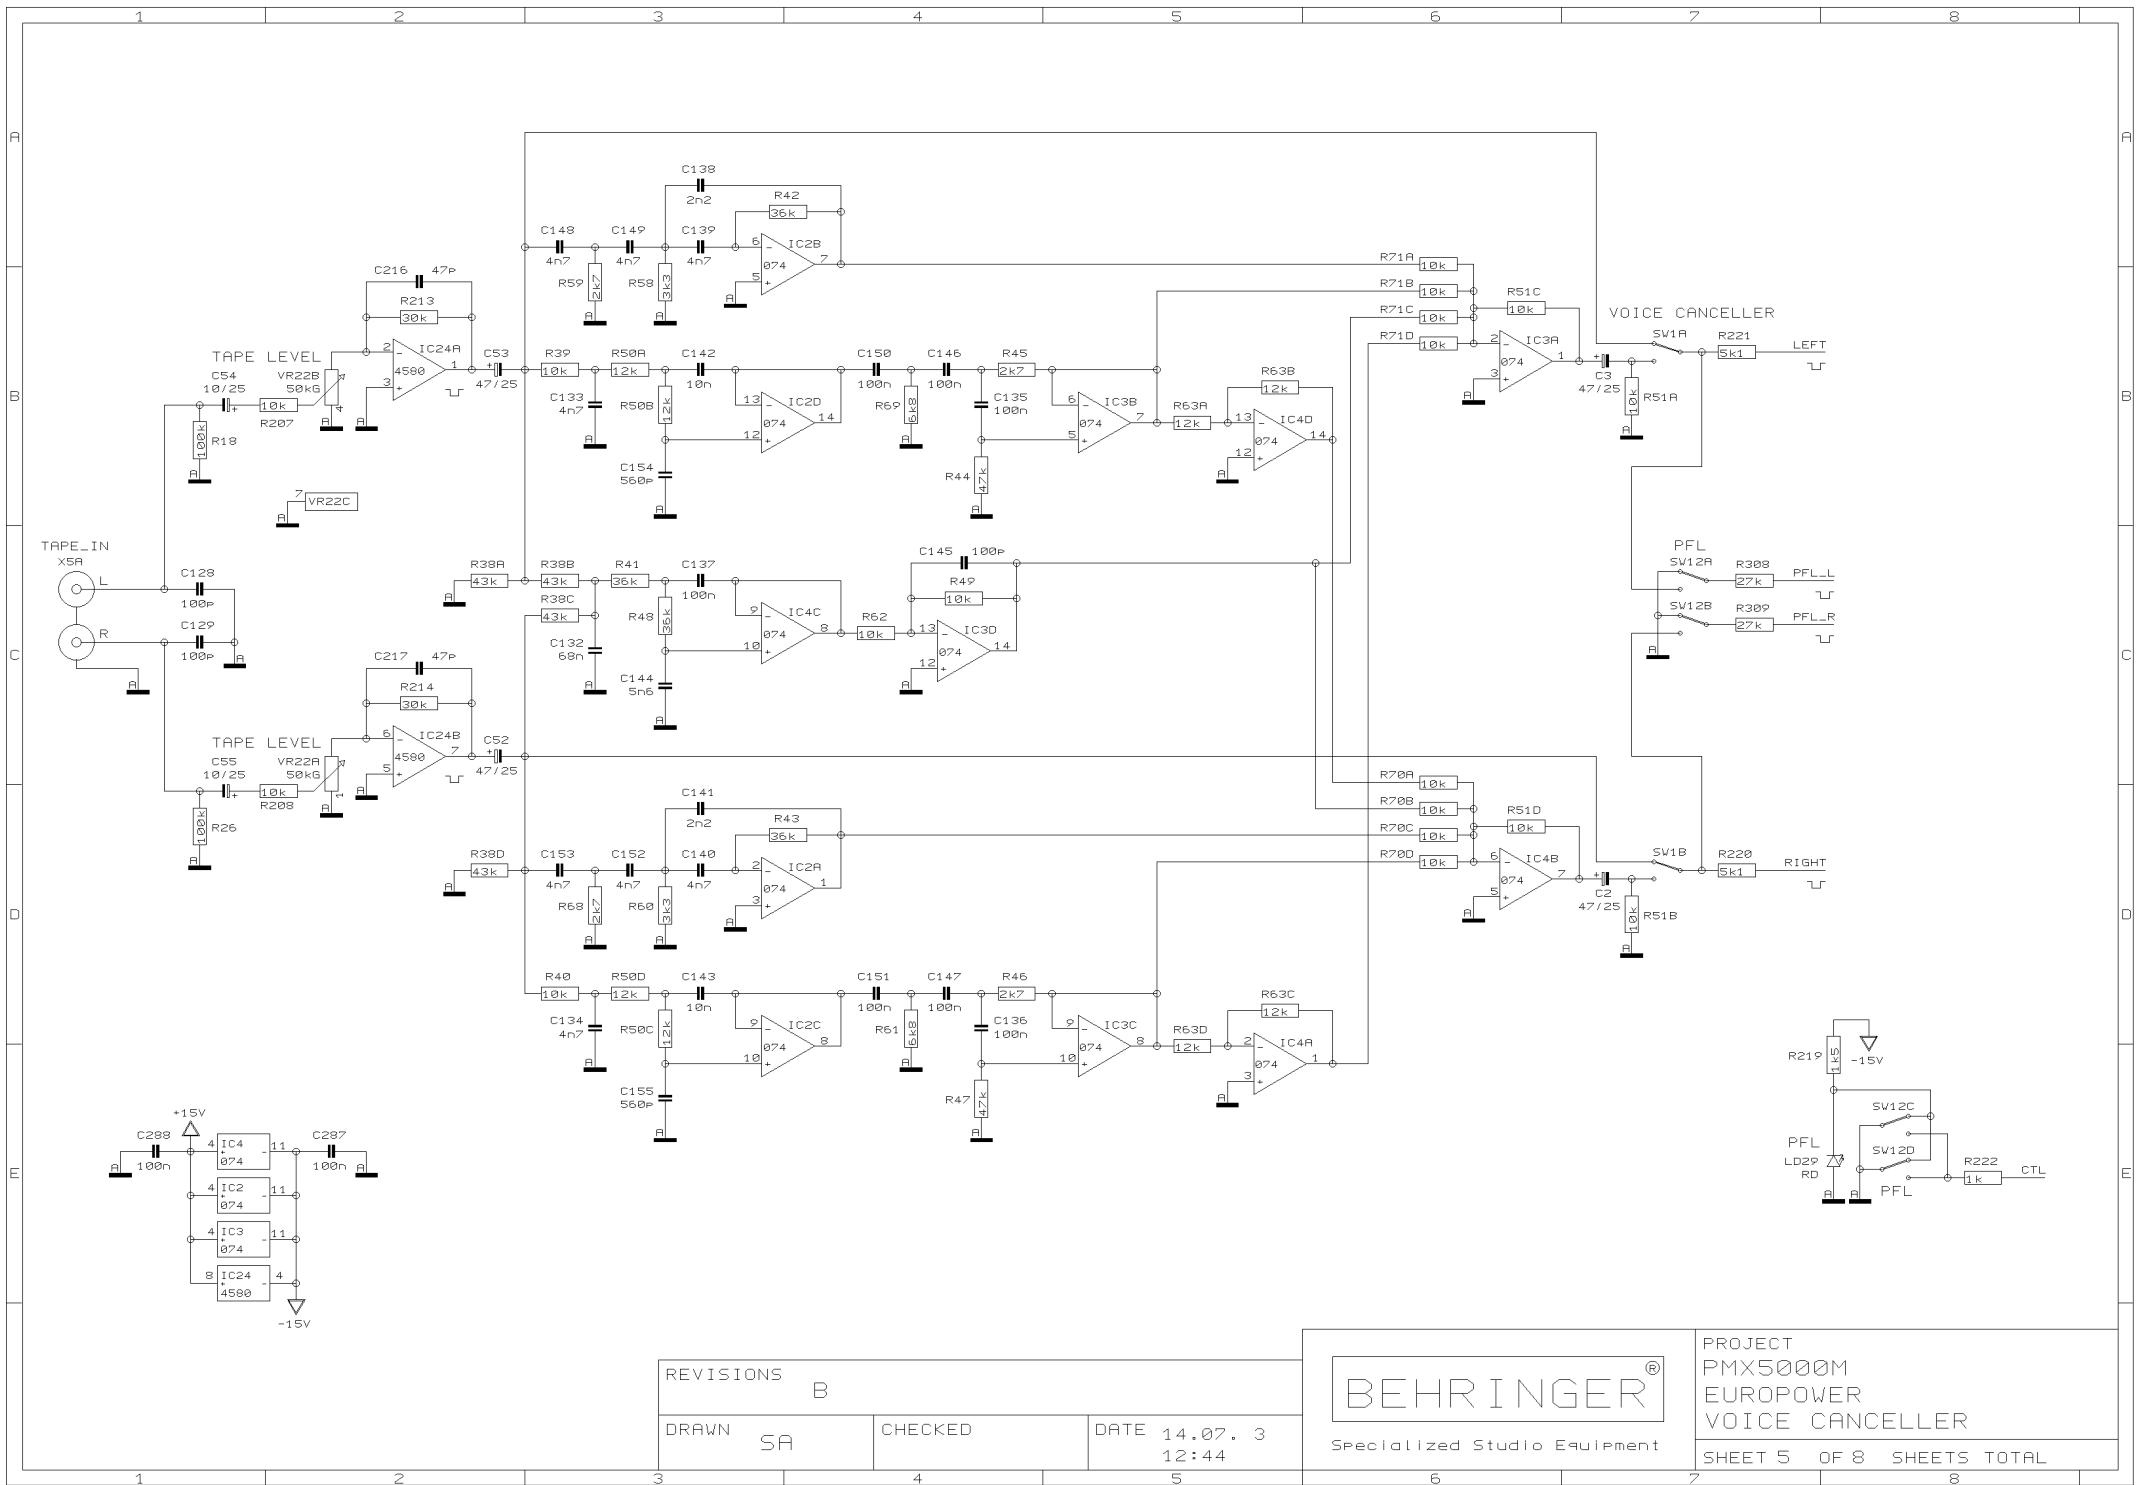

 Specialized Studio Equipment

PROJECT
 PMX5000M
 EUROPOWER
 MAIN SECTION
 SHEET 4 OF 8 SHEETS TOTAL

REVISIONS		B	
DRAWN	SA	CHECKED	DATE 14.07. 3 12:44

PROJECT
PMX5000M
EUROPOWER
VOICE CANCELLER

SHEET 5 OF 8 SHEETS TOTAL

REVISIONS		B	
DRAWN	SA	CHECKED	DATE 14.07. 3 12:44

PROJECT
PMX5000M
EUROPOWER
LED METER & FX RETURN
SHEET 6 OF 8 SHEETS TOTAL

REVISIONS

B

DRAWN SA

CHECKED

DATE 14.07. 3
12:44

BEHRINGER®