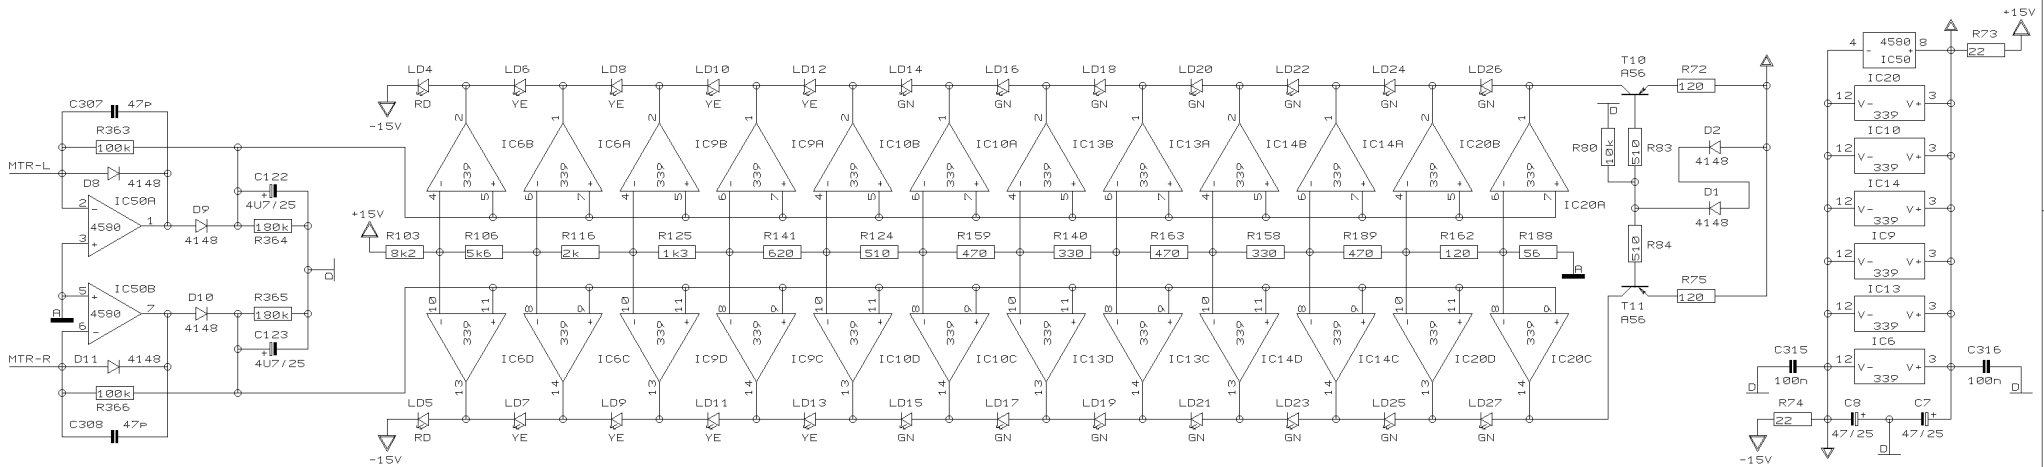

REVISIONS		B	
DRAWN	SA	CHECKED	DATE 14.07. 3 12:44

PROJECT
PMX5000M
EUROPOWER
LED METER & FX RETURN
SHEET 6 OF 8 SHEETS TOTAL

REVISIONS

B

DRAWN SA

CHECKED

DATE 14.07. 3
12:44

BEHRINGER®