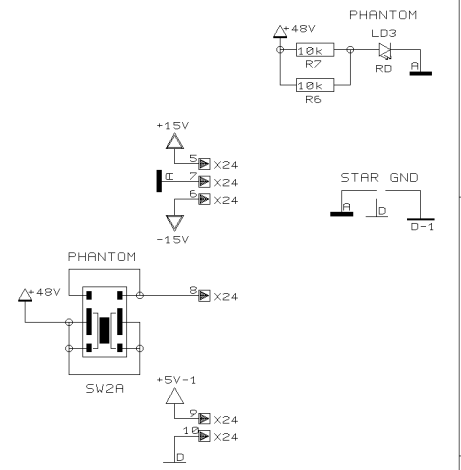

 Specialized Studio Equipment

PROJECT
 PMX5000M
 EUROPOWER
 MAIN SECTION
 SHEET 4 OF 8 SHEETS TOTAL

REVISIONS		B	
DRAWN	SA	CHECKED	DATE 14.07. 3 12:44

PROJECT
PMX5000M
EUROPOWER
VOICE CANCELLER

SHEET 5 OF 8 SHEETS TOTAL