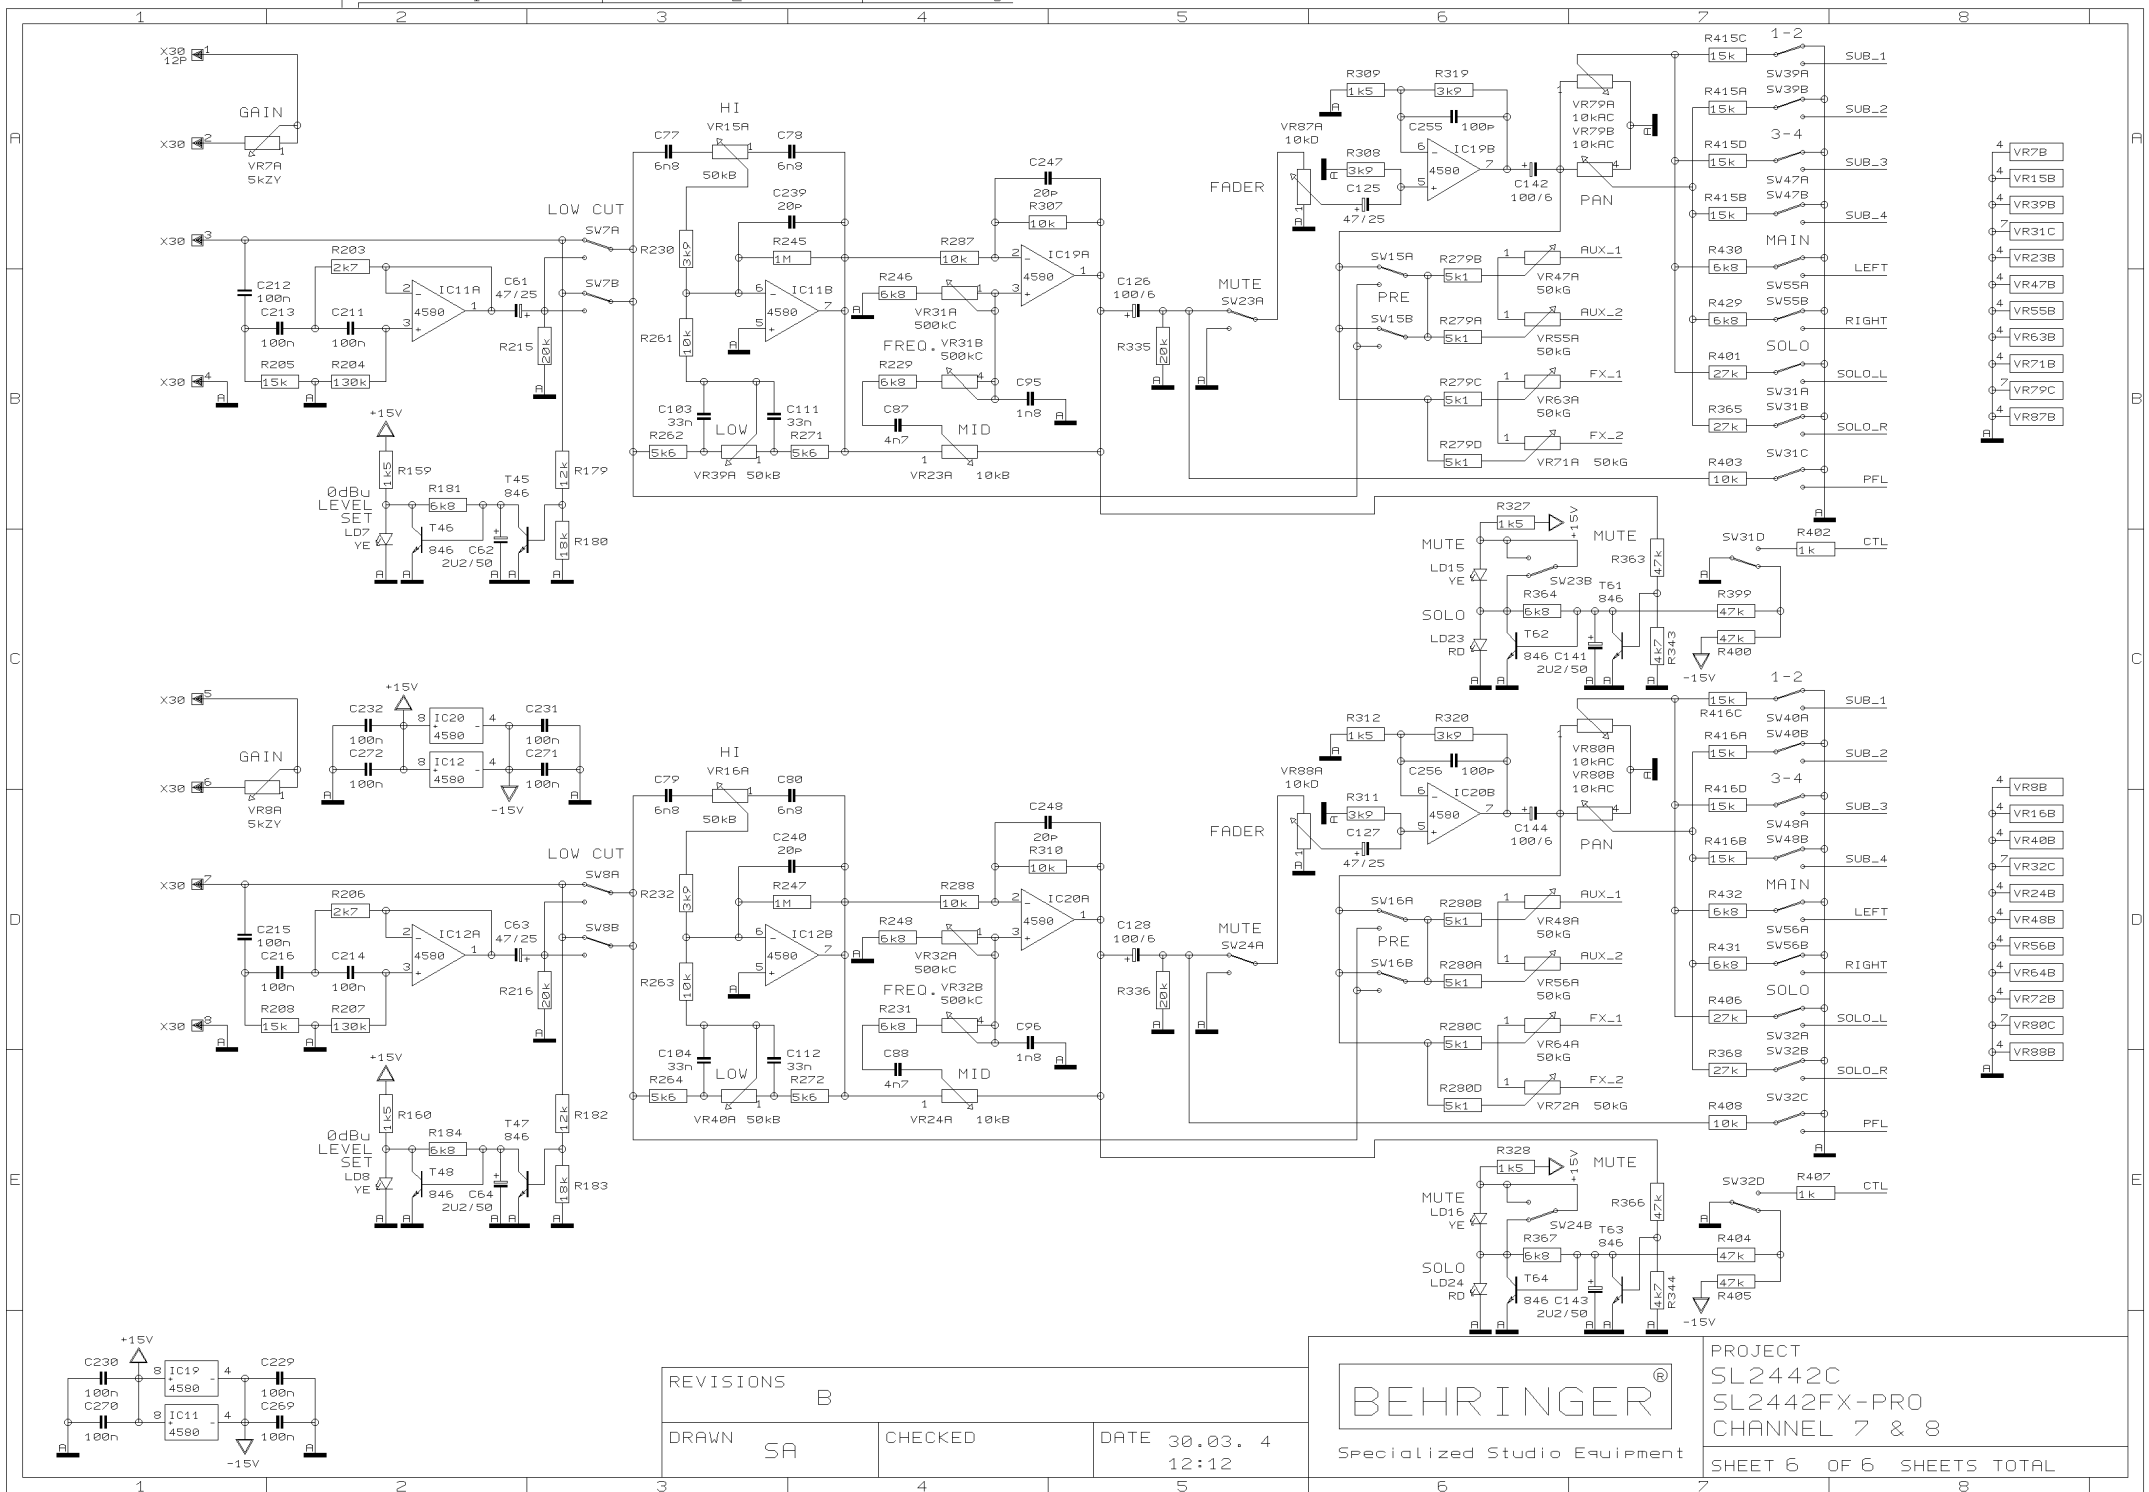

DATE 30.03. 4
12:12

PROJECT
SL2442C
SL2442FX-PRO
CHANNEL 3 & 4
SHEET 4 OF 6 SHEETS TOTAL

REVISIONS B

DRAWN SA

CHECKED

DATE 30.03. 4
12:12

PROJECT
SL2442C
SL2442FX-PRO
CHANNEL 5 & 6
SHEET 5 OF 6 SHEETS TOTAL

PROJECT
SL2442M
EURODESK SL2442FX-PRO
STEREO CHANNEL 17-18

SHEET 1 OF 9 SHEETS TOTAL

- X38 1 SUB_1
- X38 2 SUB_2
- X38 3 SUB_3
- X38 4 SUB_4
- X38 5 AGND
- X38 6 LEFT
- X38 7 RIGHT
- X38 8 AGND
- X38 9 CTL
- X38 10 SOLO_L
- X38 11 SOLO_R
- X38 12 PFL