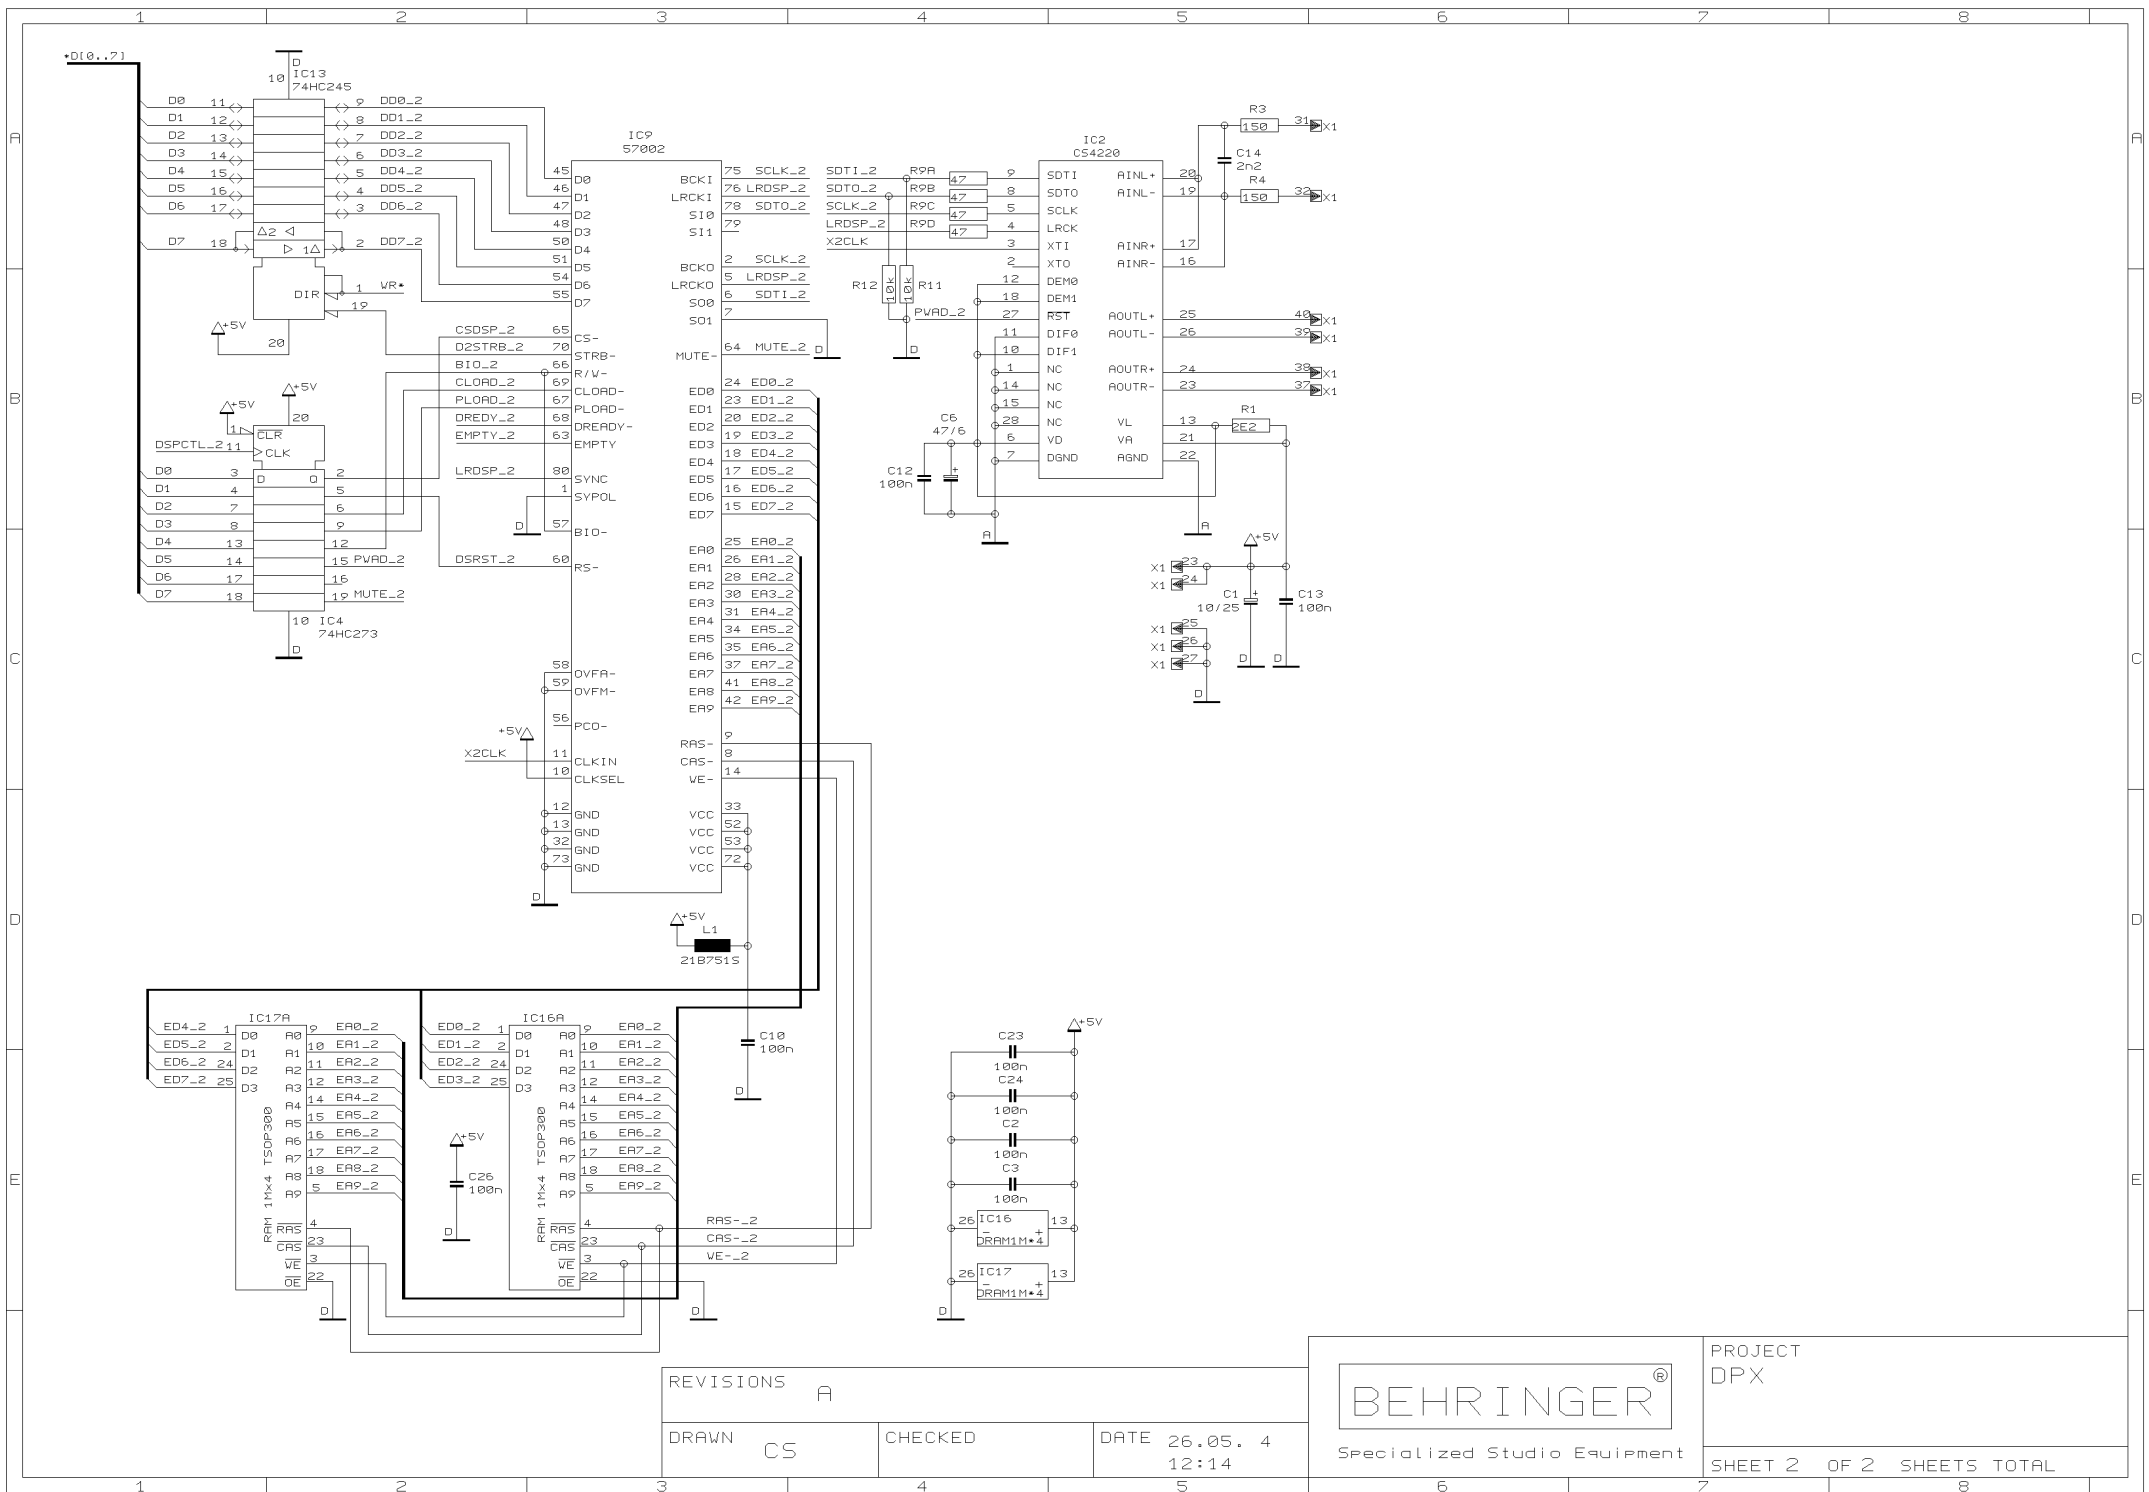

REVISIONS A

DRAWN CS

CHECKED

DATE 26.05. 4
12:14

PROJECT
DPX
SHEET 2 OF 2 SHEETS TOTAL

REVISIONS B (19/12/03)

DRAWN MD

CHECKED