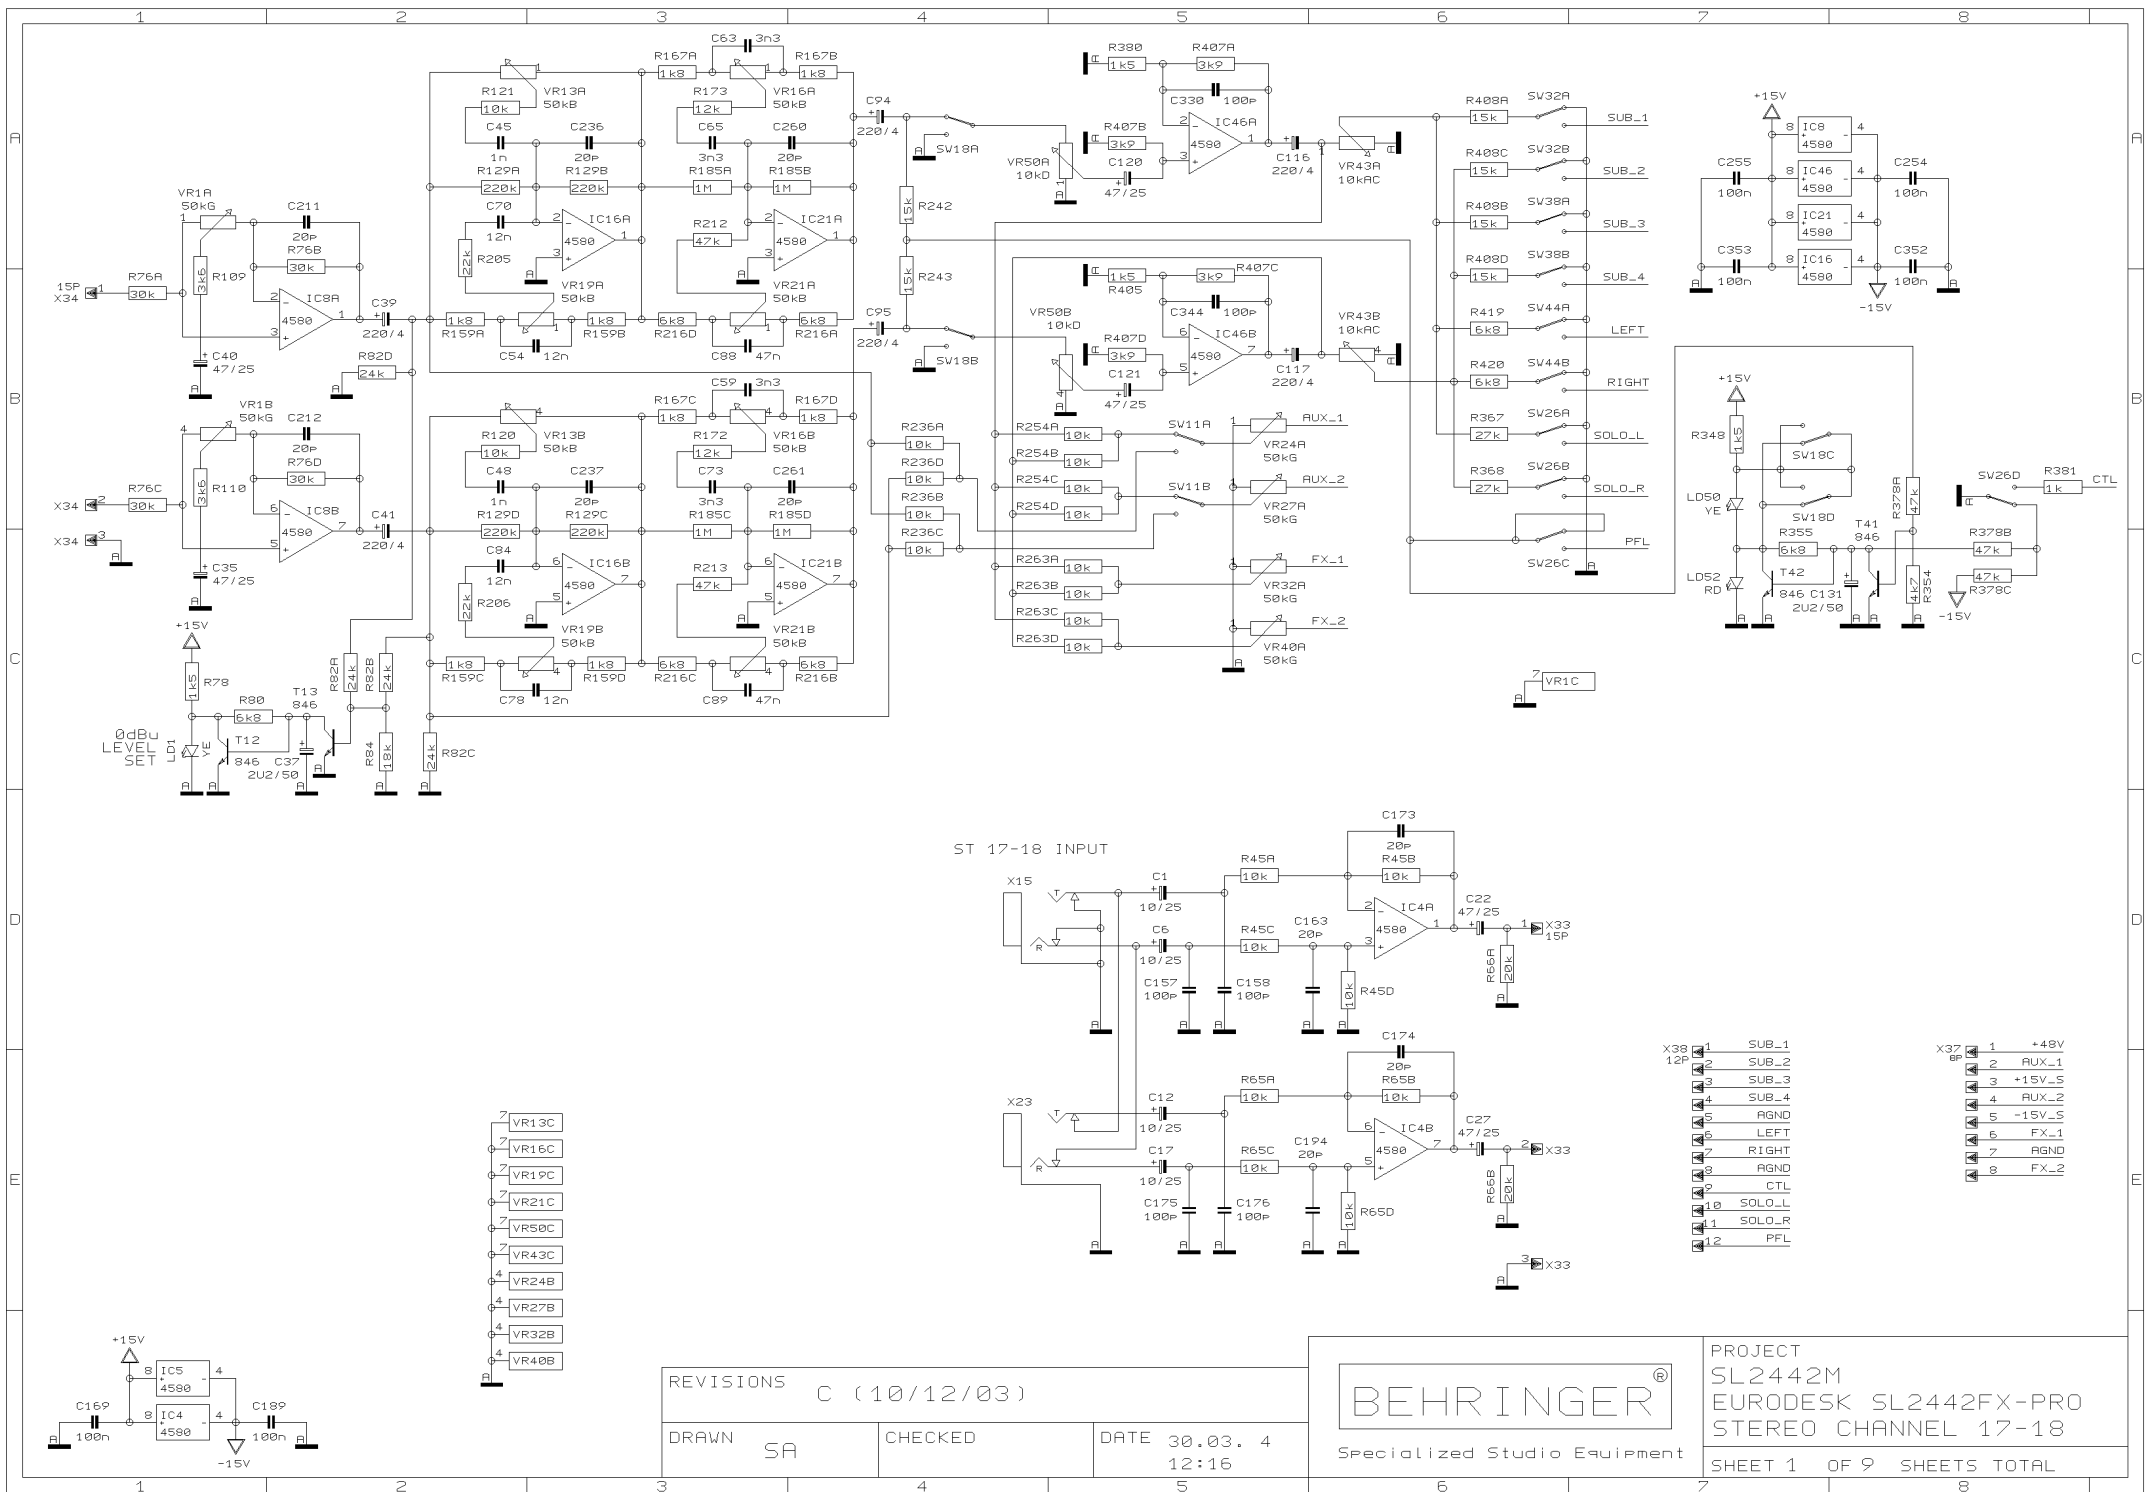

0dB
LEVEL
SET

ST 17-18 INPUT

REVISIONS C (10/12/03)

DRAWN SA

CHECKED

DATE 30.03. 4
12:16

PROJECT
SL2442M
EURODESK SL2442FX-PRO
STEREO CHANNEL 17-18

SHEET 1 OF 9 SHEETS TOTAL

- X38 1 SUB_1
- X38 2 SUB_2
- X38 3 SUB_3
- X38 4 SUB_4
- X38 5 AGND
- X38 6 LEFT
- X38 7 RIGHT
- X38 8 AGND
- X38 9 CTL
- X38 10 SOLO_L
- X38 11 SOLO_R
- X38 12 PFL

- X37 1 +48V
- X37 2 AUX_1
- X37 3 +15V_5
- X37 4 AUX_2
- X37 5 -15V_5
- X37 6 FX_1
- X37 7 AGND
- X37 8 FX_2