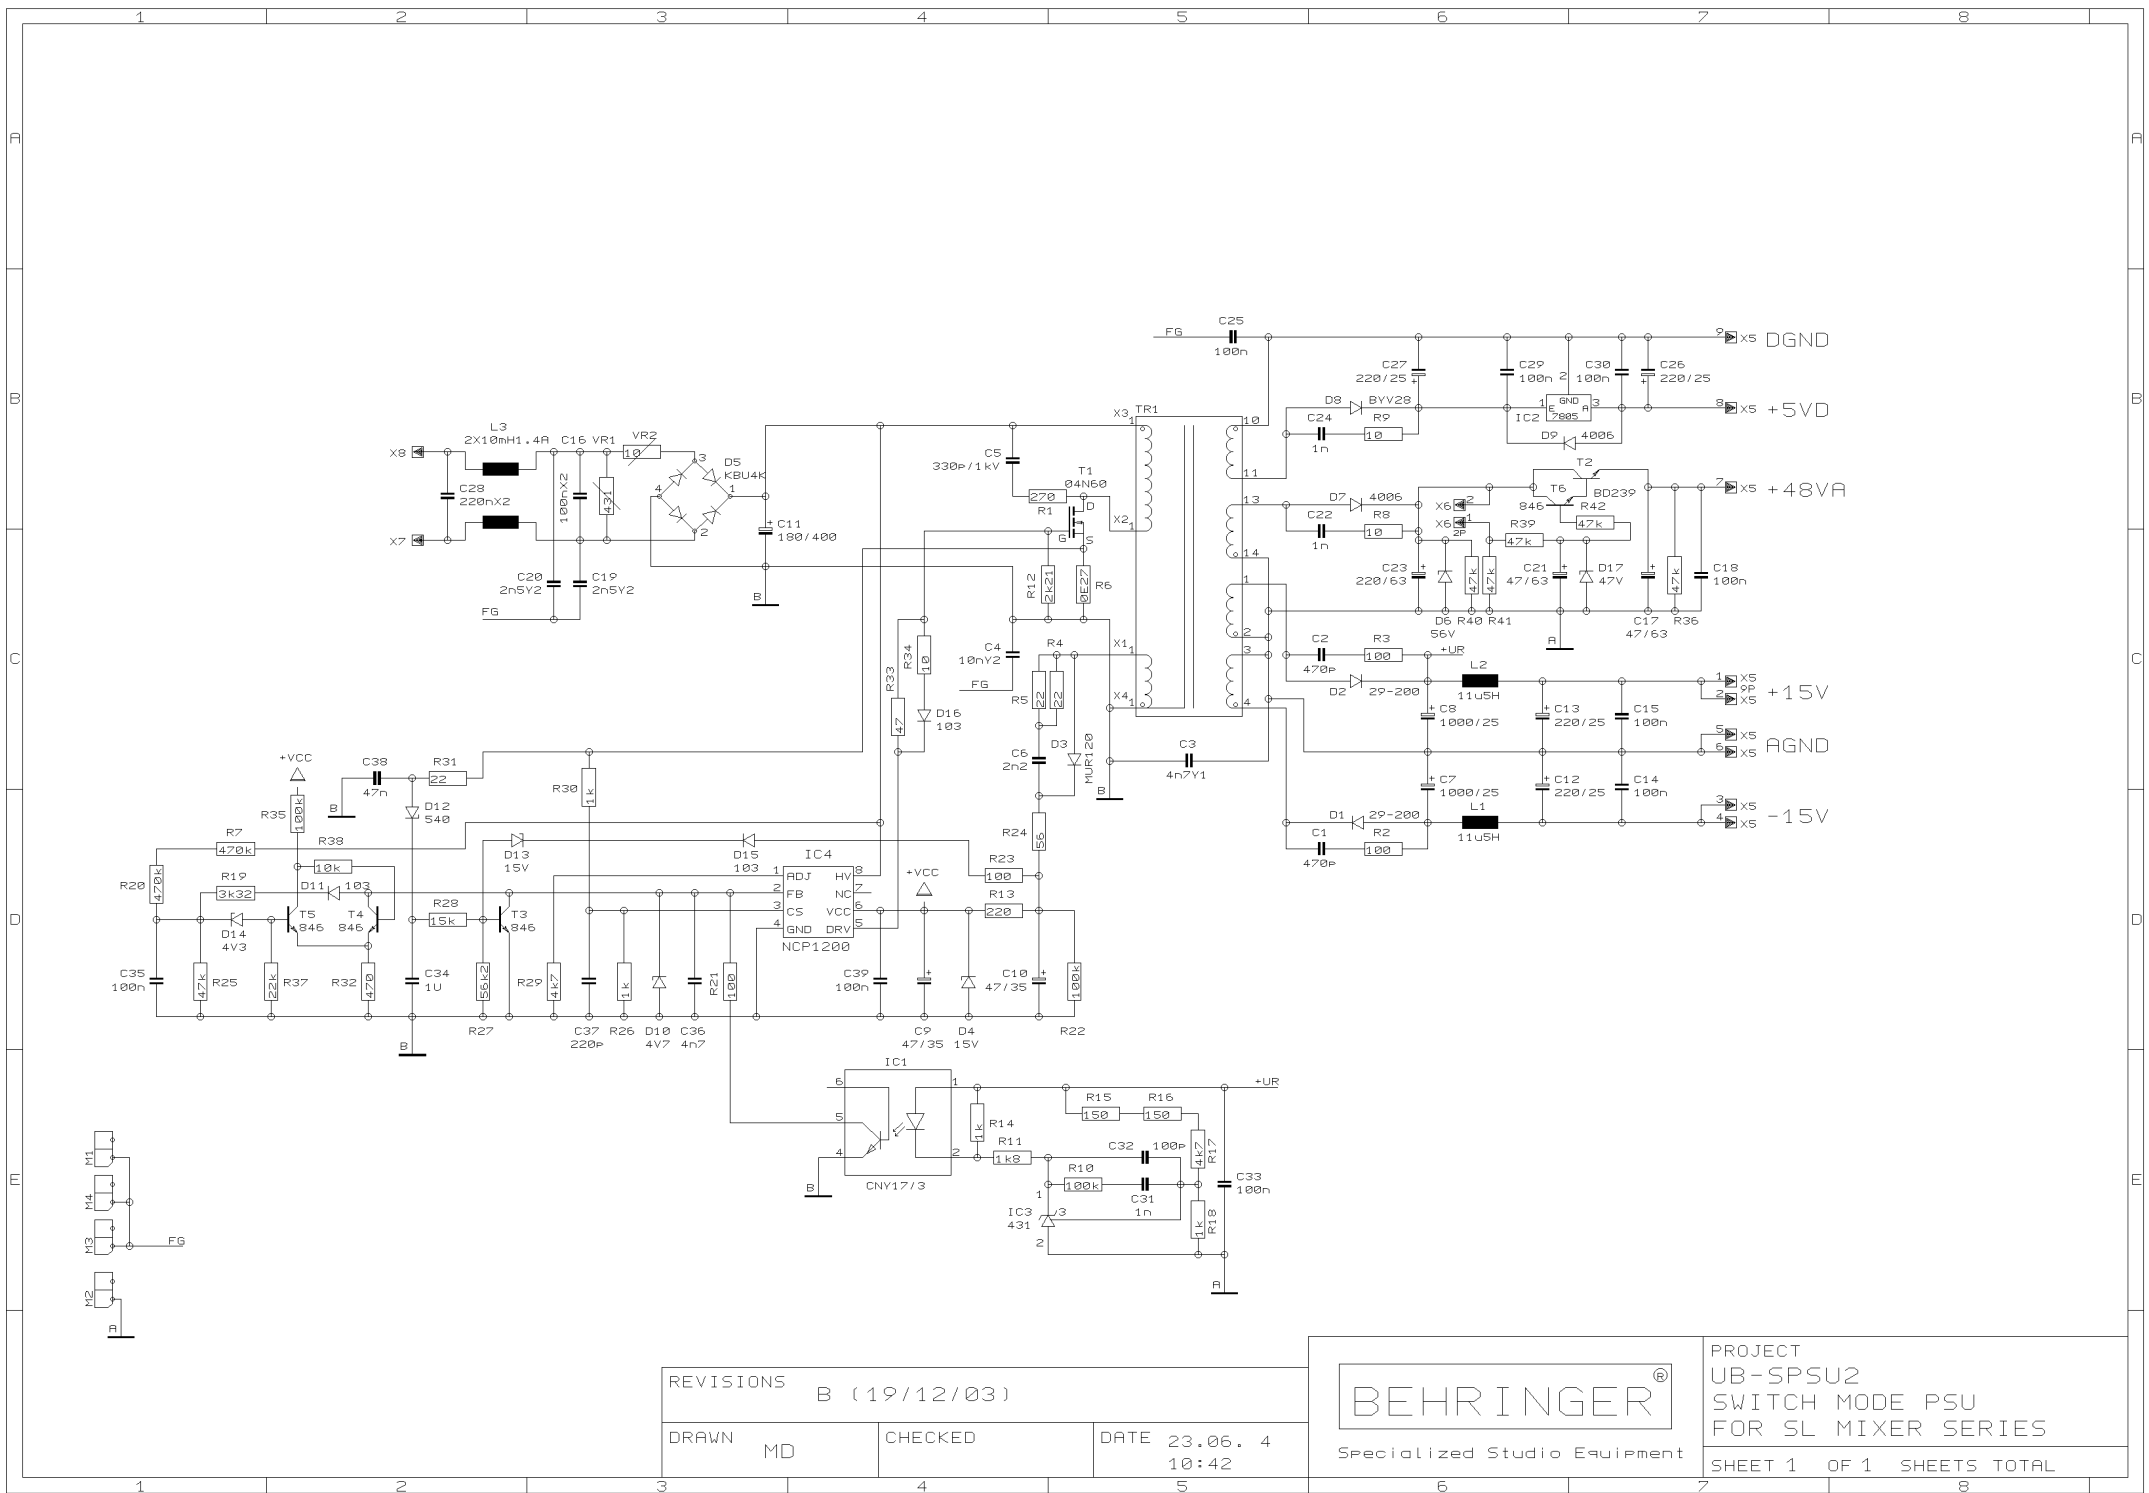

REVISIONS A

DRAWN CS

CHECKED

DATE 26.05. 4
12:14

PROJECT
DPX
SHEET 2 OF 2 SHEETS TOTAL

REVISIONS B (19/12/03)

DRAWN MD

CHECKED