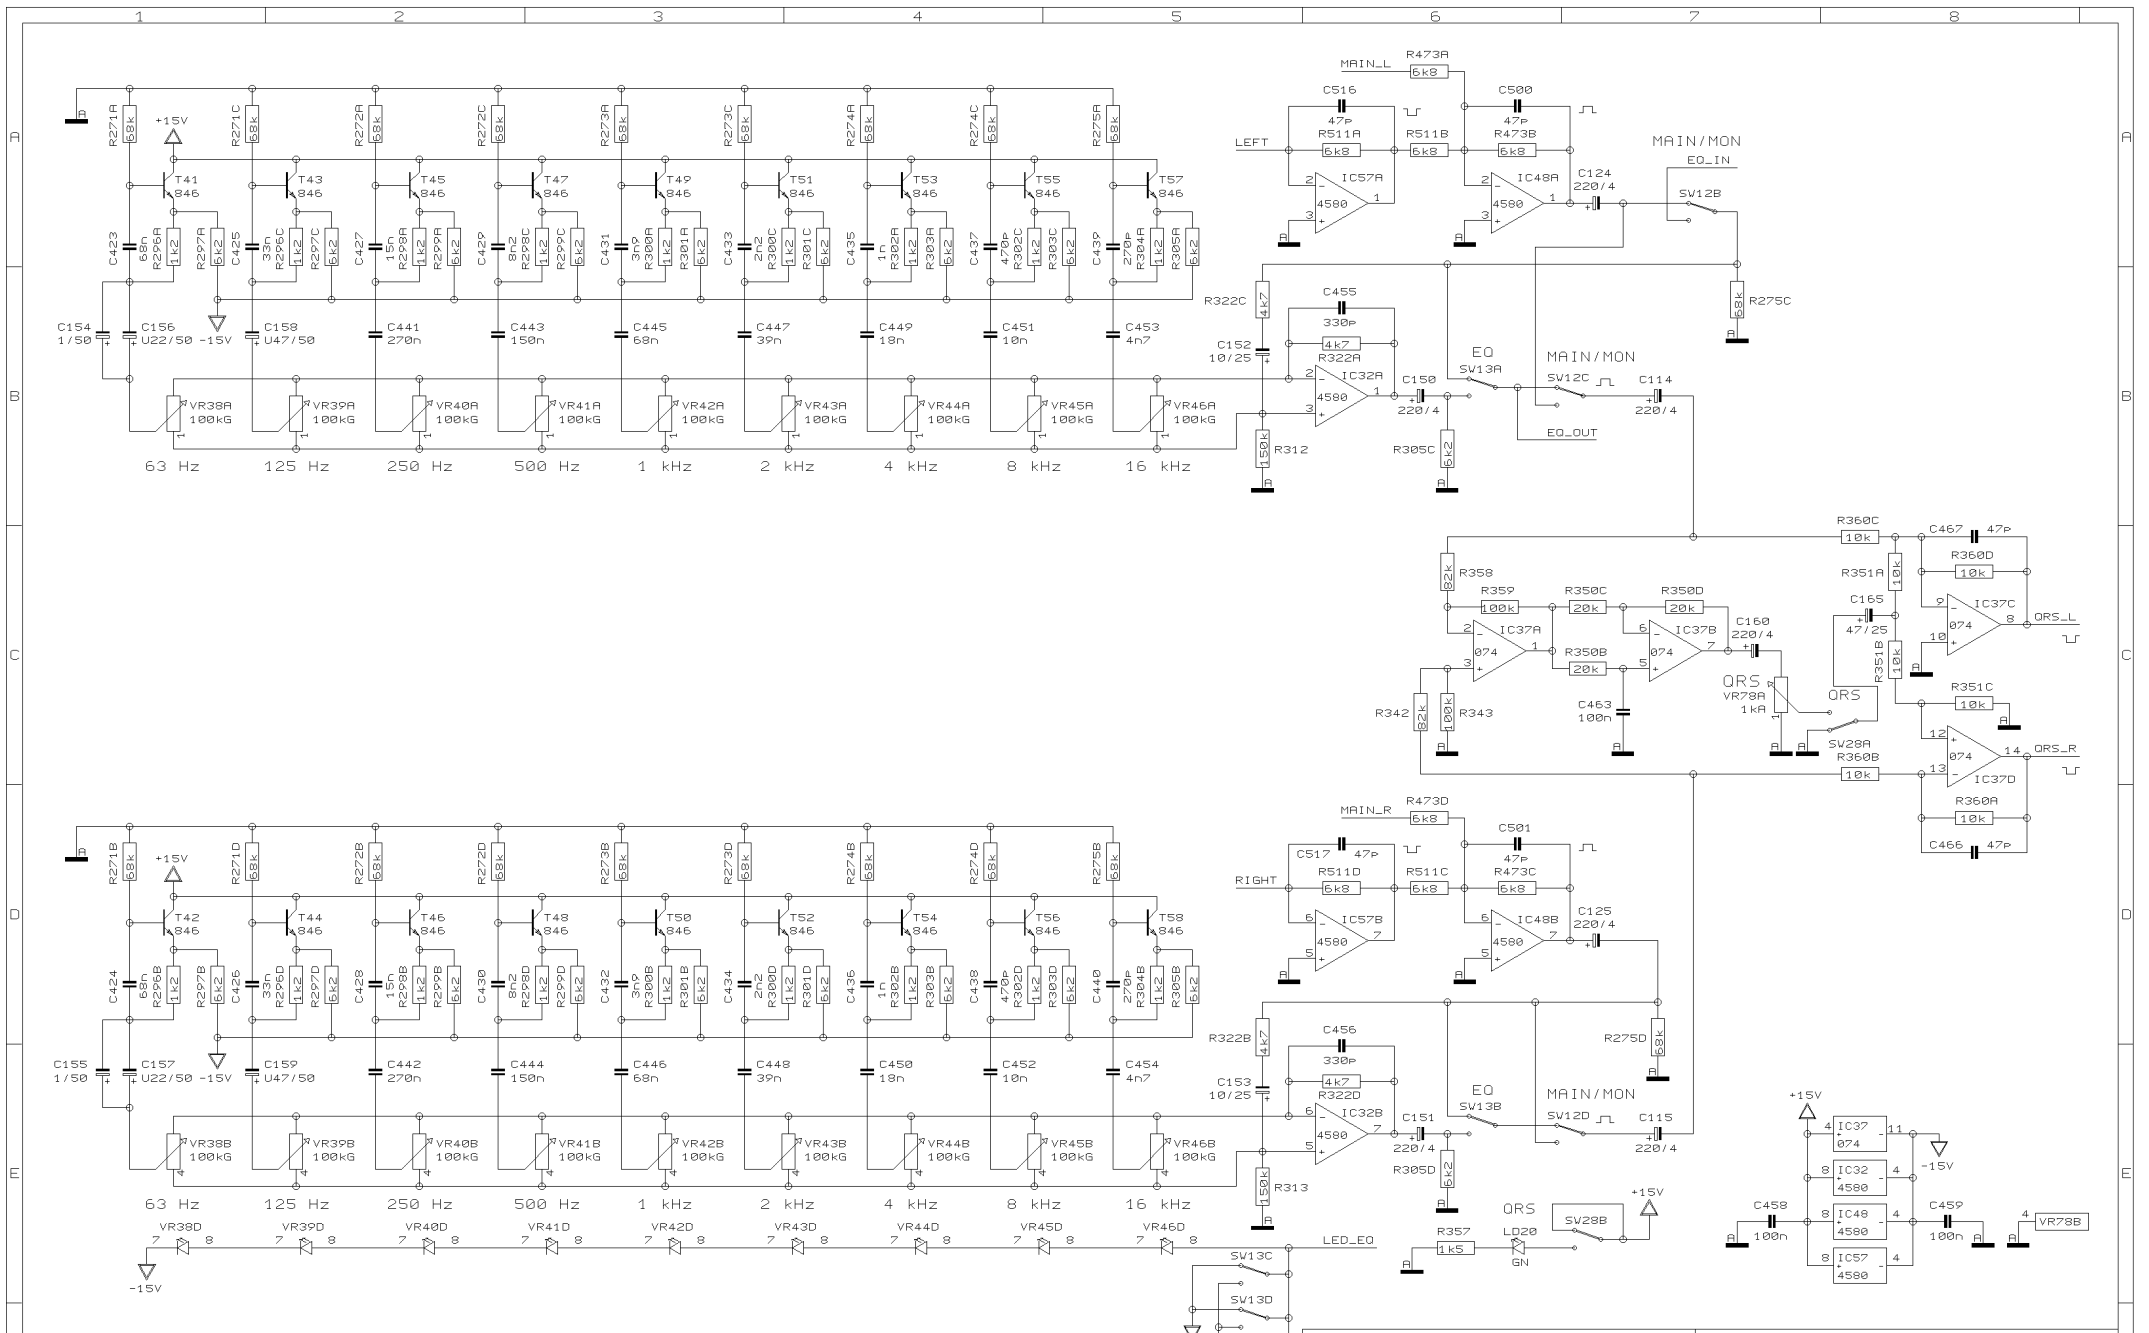

REVISIONS

D

DRAWN

BHK

CHECKED

DATE 26.09. 2
10:53

Specialized Studio Equipment

PROJECT
UB1832FX
EURORACK UB1832FX PRO
GRAPHIK EQ / ORS

SHEET 11 OF 13 SHEETS TOTAL