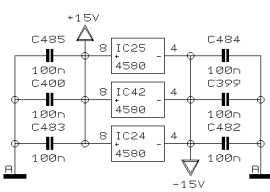

REVISIONS	D		
DRAWN	BHK	CHECKED	DATE 26.09. 2 10:50

PROJECT
UB1832FX
EURORACK UB1832FX PRO
CHANNEL 3 & 4
SHEET 5 OF 13 SHEETS TOTAL