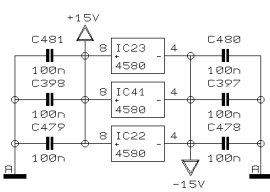

REVISIONS	D		
DRAWN	BHK	CHECKED	DATE 26.09. 2 10:50

PROJECT
UB1832FX
EURORACK UB1832FX PRO
CHANNEL 1 & 2
SHEET 4 OF 13 SHEETS TOTAL