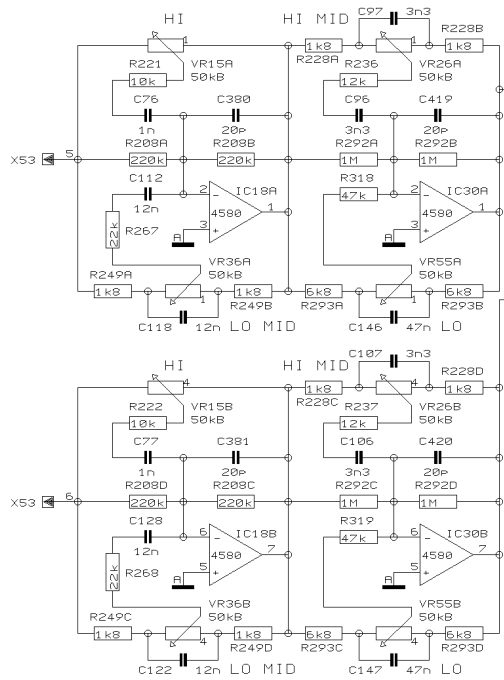

REVISIONS		D	
DRAWN	BHK	CHECKED	DATE 26.09. 2 10:52

PROJECT
UB1832FX
EURORACK UB1832FX PRO
STEREO CHANNEL 11-14
SHEET 8 OF 13 SHEETS TOTAL