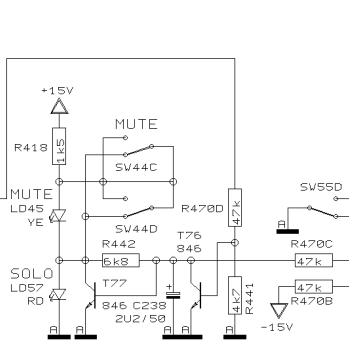

REVISIONS		D	
DRAWN	BHK	CHECKED	DATE 26.09. 2 10:52

PROJECT
UB1832FX
EURORACK UB1832FX PRO
STEREO CHANNEL 11-14
SHEET 8 OF 13 SHEETS TOTAL