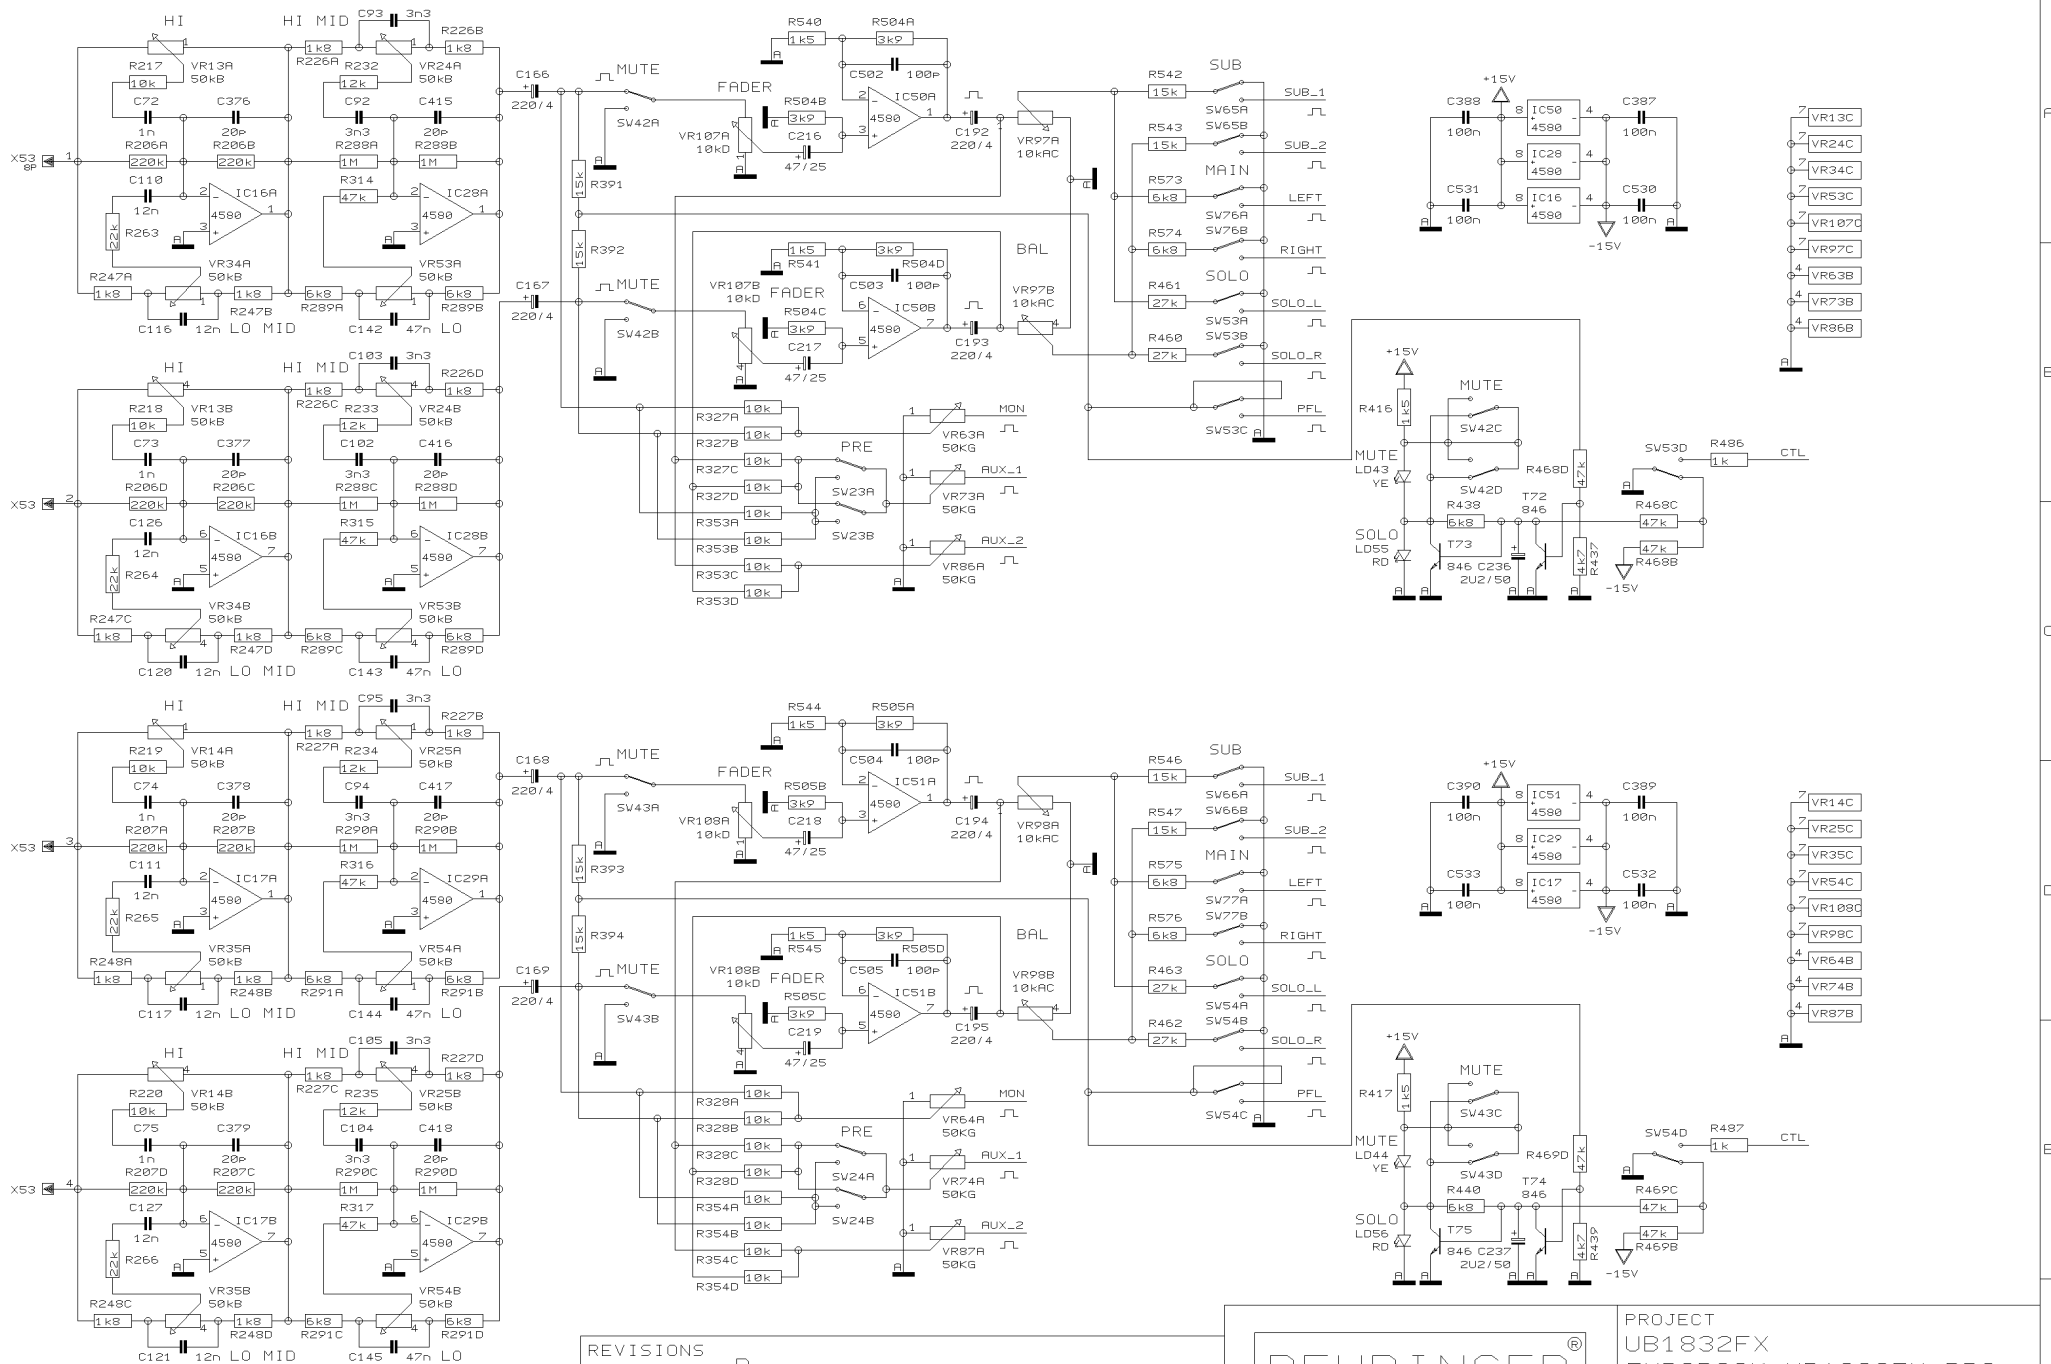

REVISIONS

D

DRAWN

BHK

CHECKED

DATE 26.09. 2
10:51

BEHRINGER®

Specialized Studio Equipment

PROJECT
UB1832FX
EURORACK UB1832FX PRO
STEREO CHANNEL 7-10

SHEET 7 OF 13 SHEETS TOTAL