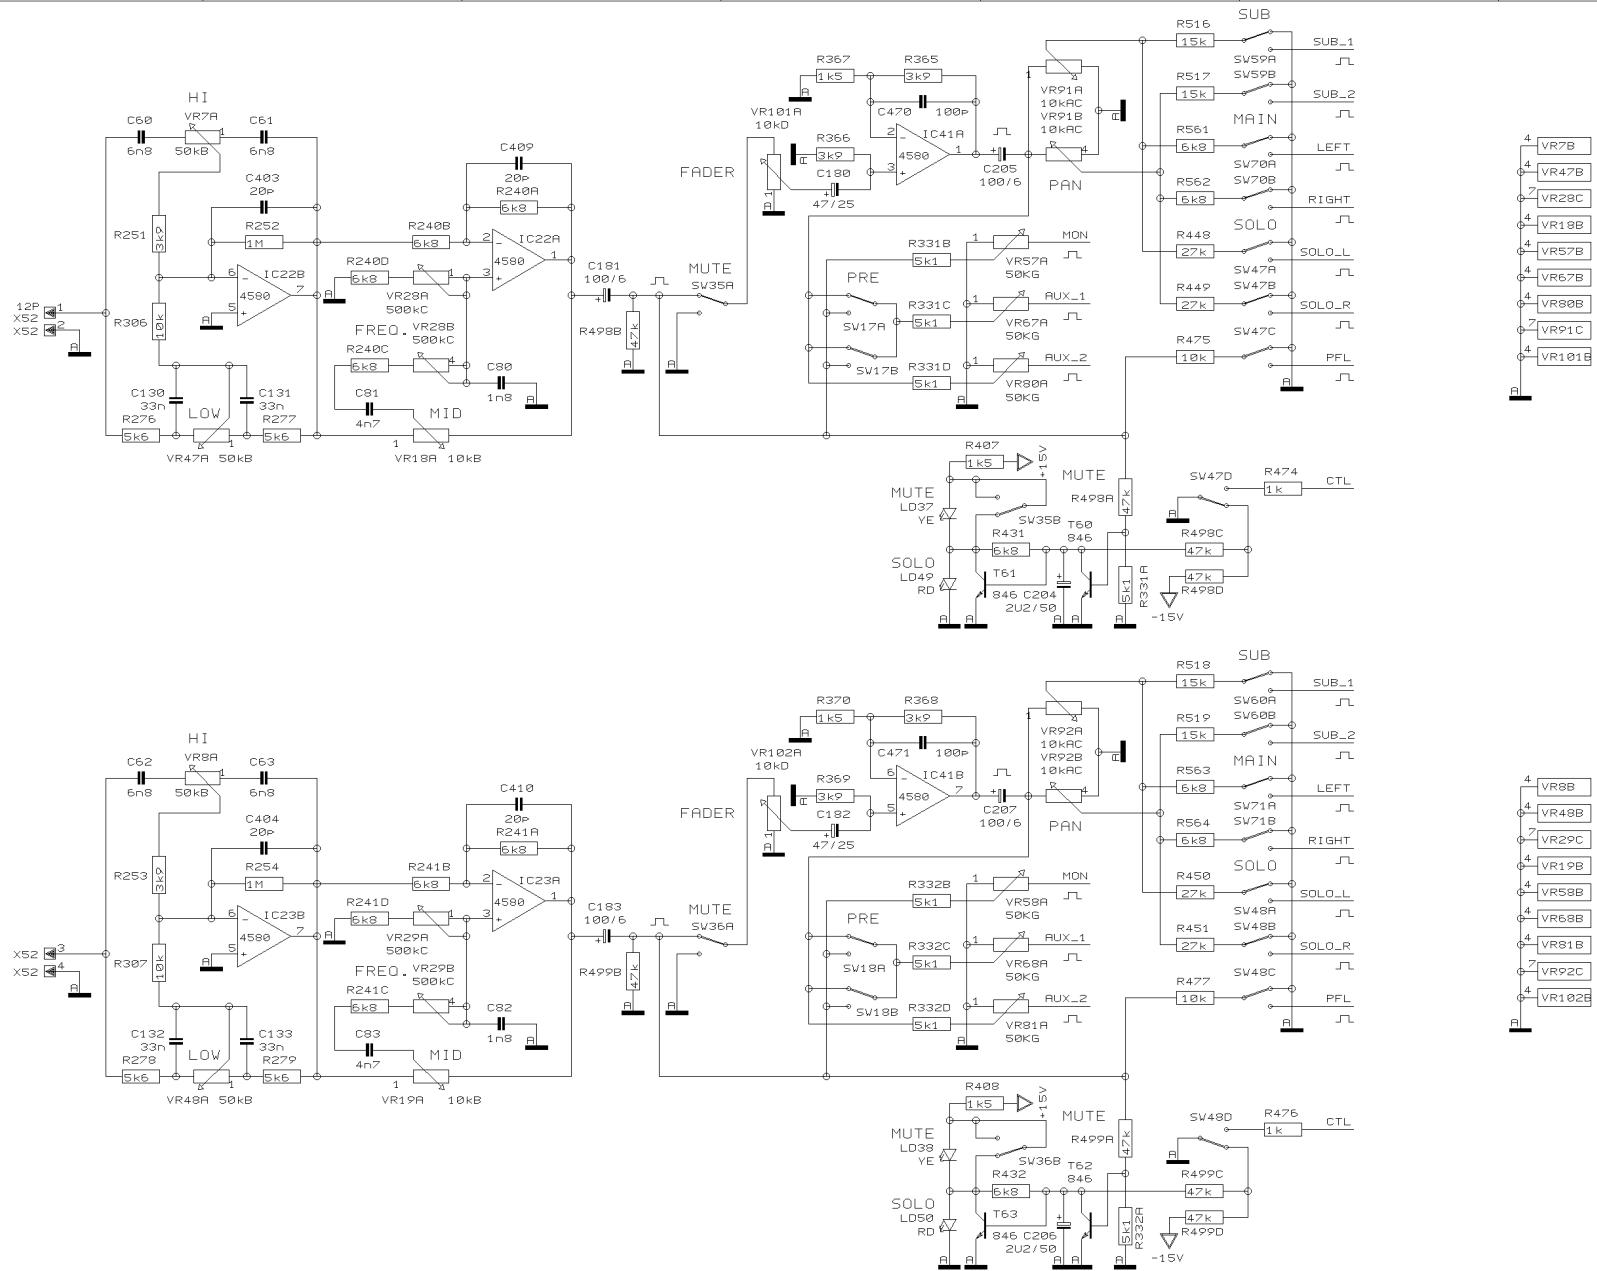

D

DRAWN

BHK

CHECKED

DATE 26.09. 2
10:49

BEHRINGER®

Specialized Studio Equipment

PROJECT
UB1832FX
EURORACK UB1832FX PRO
INPUT CH. 7-14

SHEET 3 OF 13 SHEETS TOTAL

REVISIONS	D		
DRAWN	BHK	CHECKED	DATE 26.09. 2 10:50

PROJECT
UB1832FX
EURORACK UB1832FX PRO
CHANNEL 1 & 2
SHEET 4 OF 13 SHEETS TOTAL

REVISIONS	D		
DRAWN	BHK	CHECKED	DATE 26.09. 2 10:50