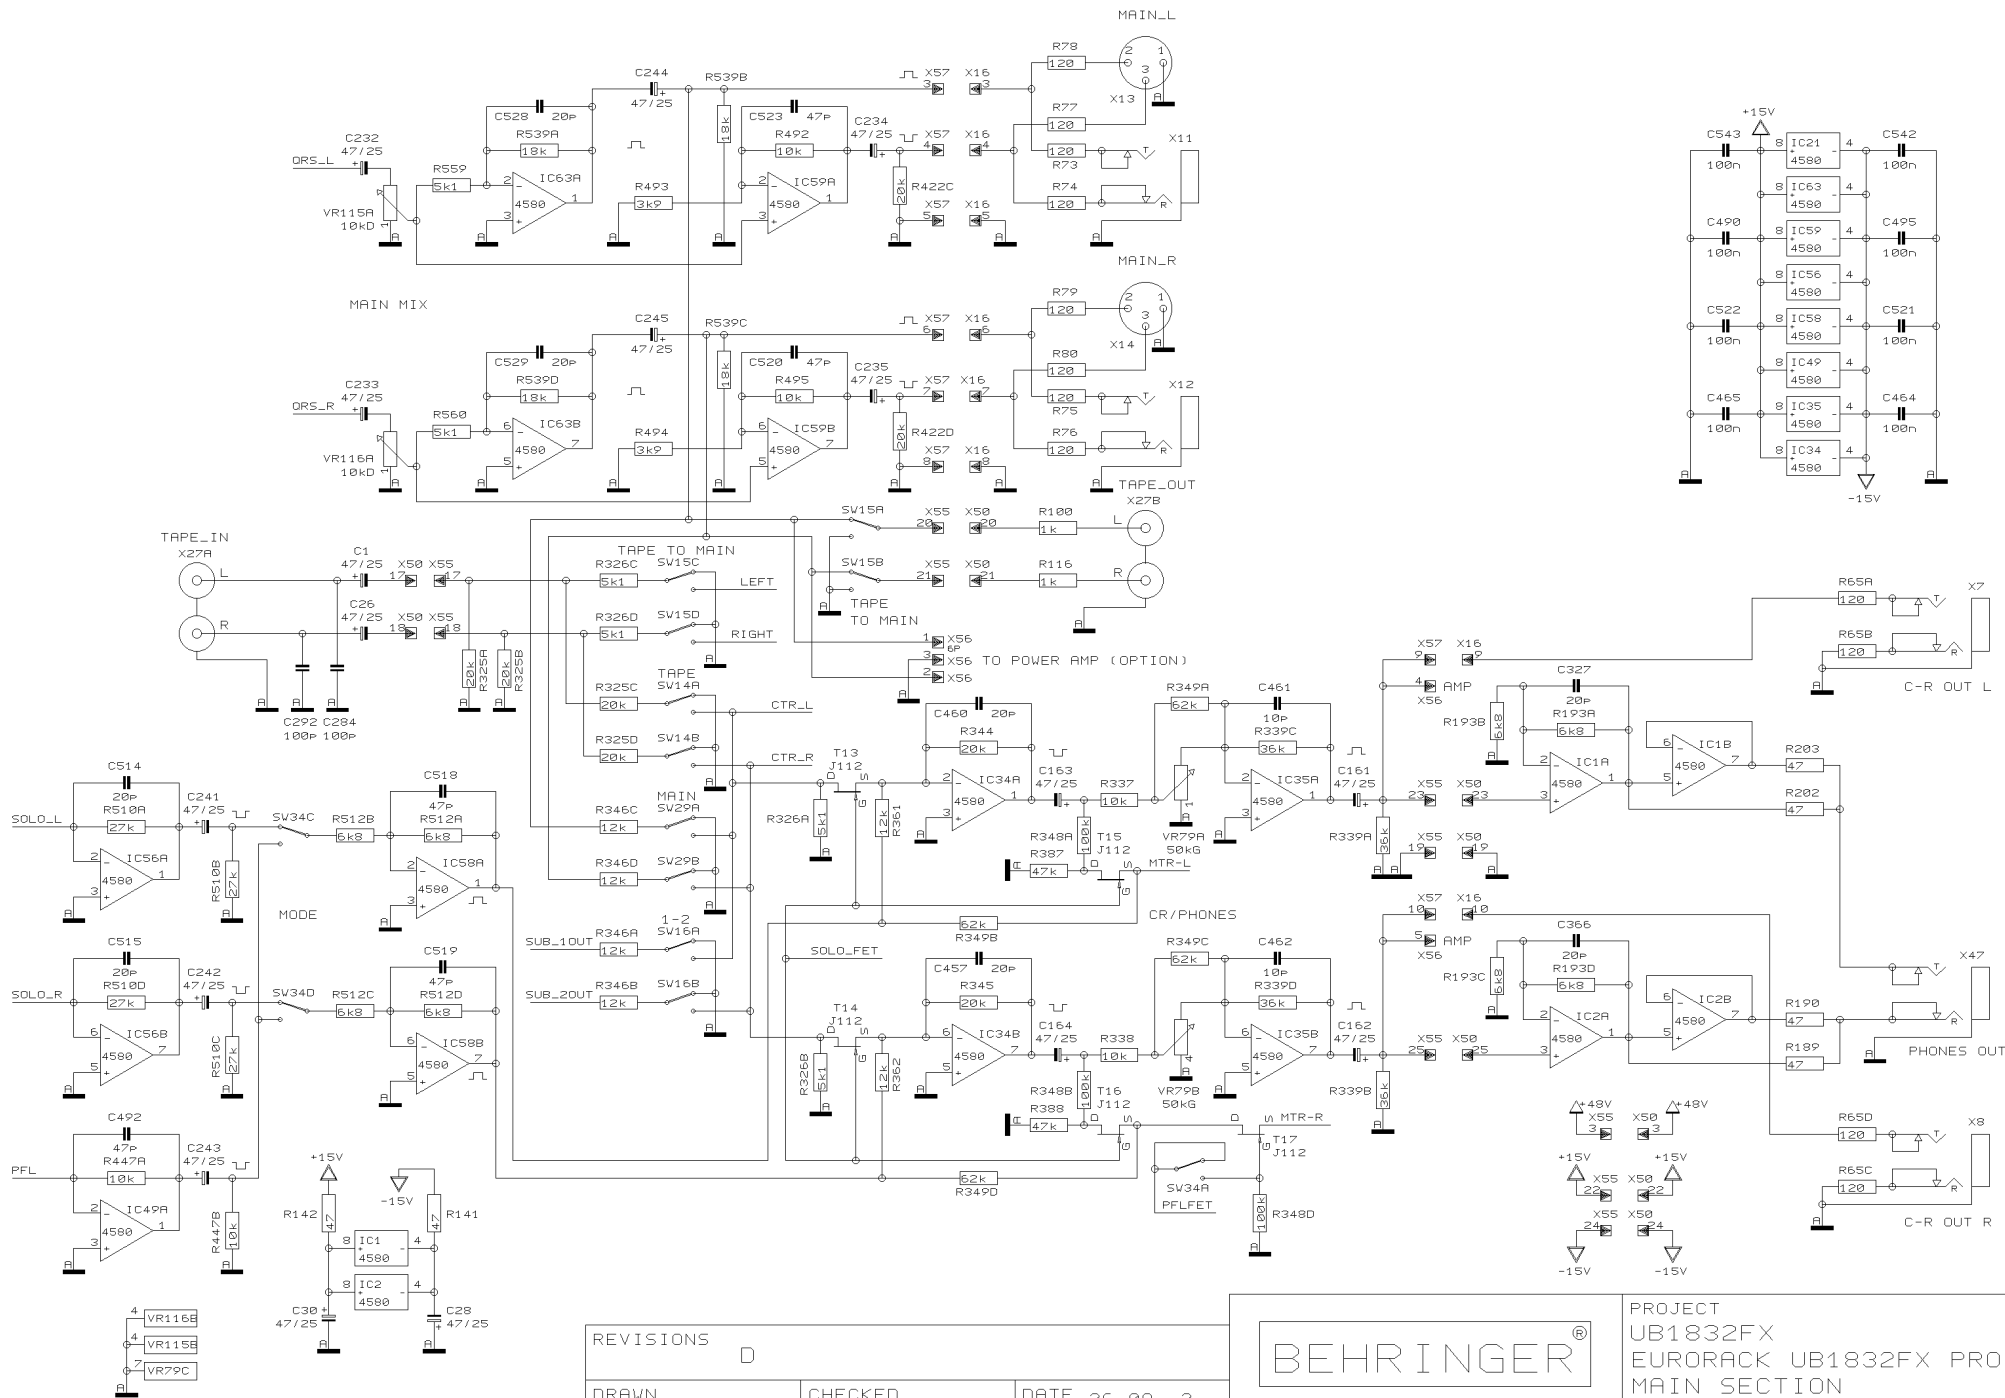

SHEET 11 OF 13 SHEETS TOTAL

REVISIONS

D

DRAWN

BHK

CHECKED

DATE 26.09. 2
10:54

BEHRINGER®