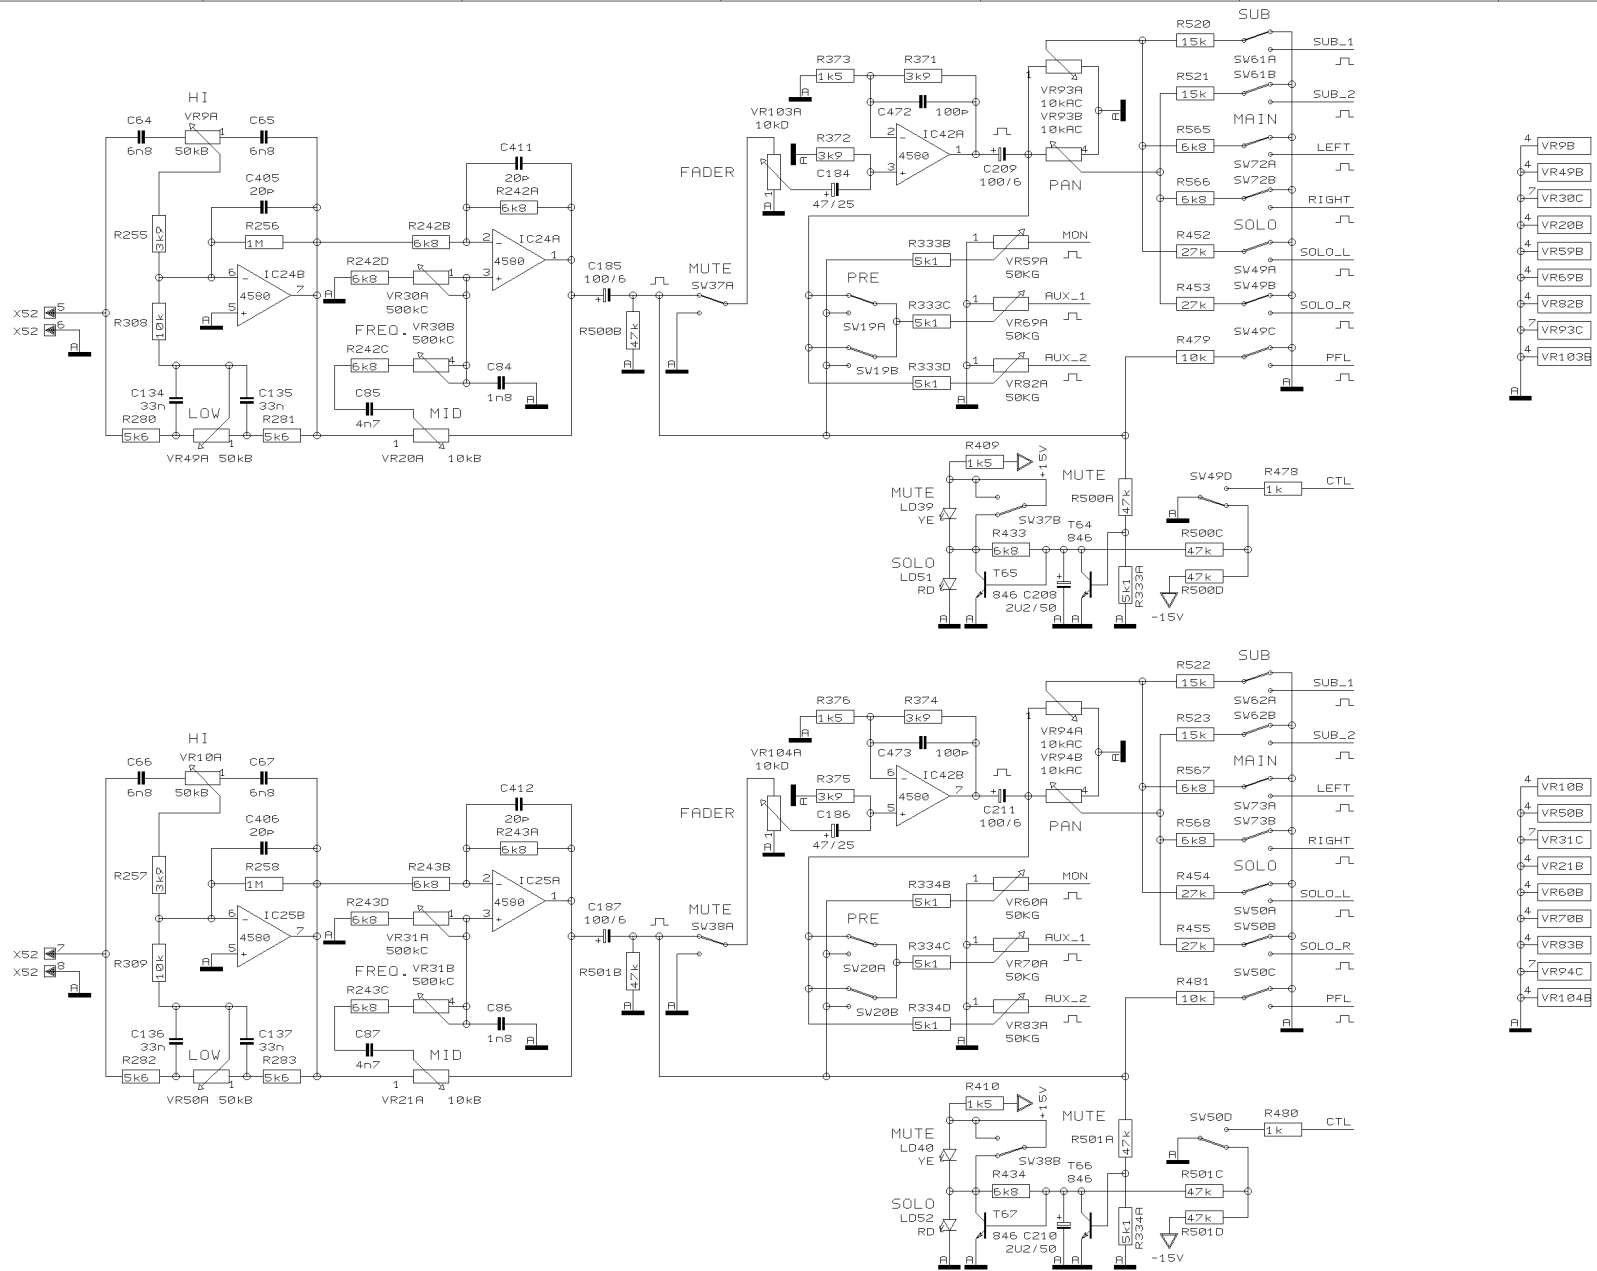

D

DRAWN

BHK

CHECKED

DATE 26.09. 2
10:49

BEHRINGER®

Specialized Studio Equipment

PROJECT
UB1832FX
EURORACK UB1832FX PRO
INPUT CH. 7-14

SHEET 3 OF 13 SHEETS TOTAL

REVISIONS	D		
DRAWN	BHK	CHECKED	DATE 26.09. 2 10:50

PROJECT
UB1832FX
EURORACK UB1832FX PRO
CHANNEL 1 & 2
SHEET 4 OF 13 SHEETS TOTAL

REVISIONS	D		
DRAWN	BHK	CHECKED	DATE 26.09. 2 10:50