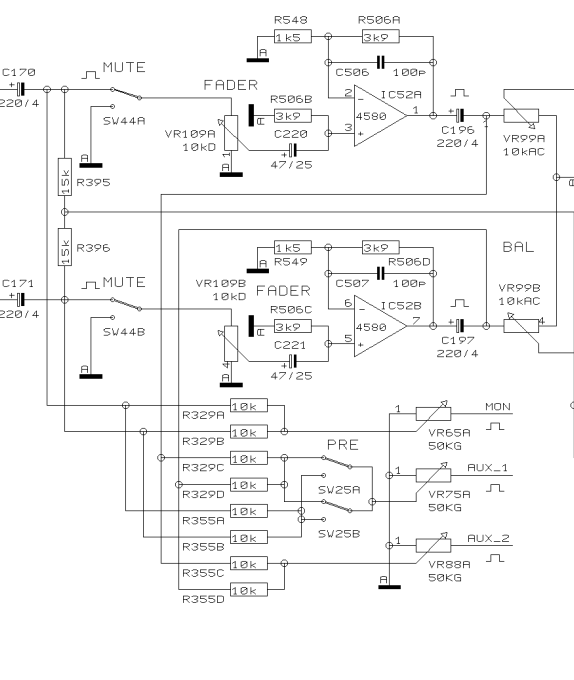

REVISIONS		D	
DRAWN	BHK	CHECKED	DATE 26.09. 2 10:52

PROJECT
UB1832FX
EURORACK UB1832FX PRO
STEREO CHANNEL 11-14
SHEET 8 OF 13 SHEETS TOTAL