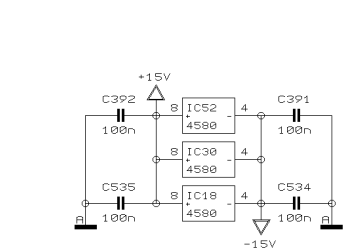

REVISIONS		D	
DRAWN	BHK	CHECKED	DATE 26.09. 2 10:52

PROJECT
UB1832FX
EURORACK UB1832FX PRO
STEREO CHANNEL 11-14
SHEET 8 OF 13 SHEETS TOTAL