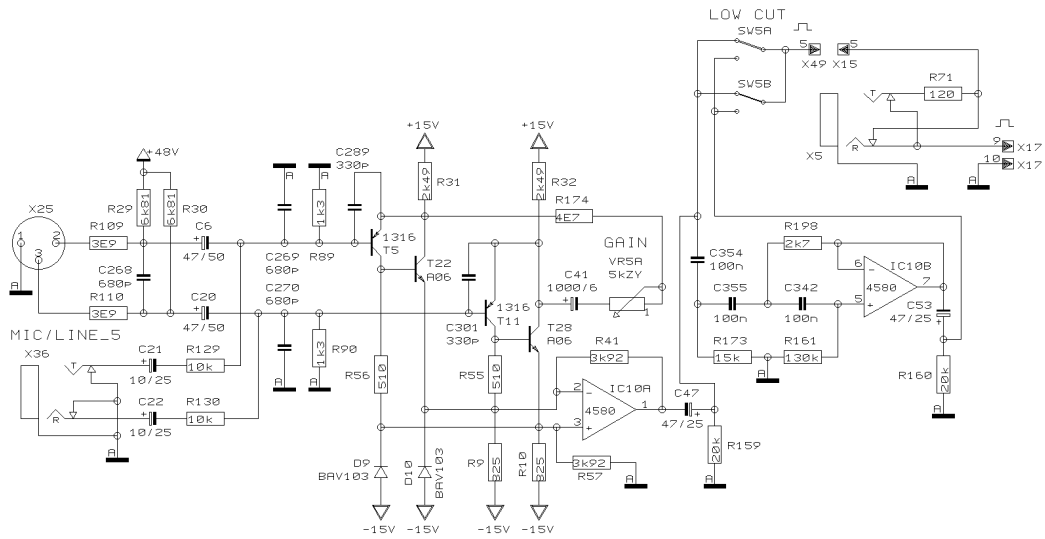

REVISIONS

D

DRAWN

BHK

CHECKED

DATE 26.09. 2
10:49

BEHRINGER®

Specialized Studio Equipment

PROJECT
UB1832FX
EURORACK UB1832FX PRO
MIC INPUT CH. 5-6

SHEET 2 OF 13 SHEETS TOTAL