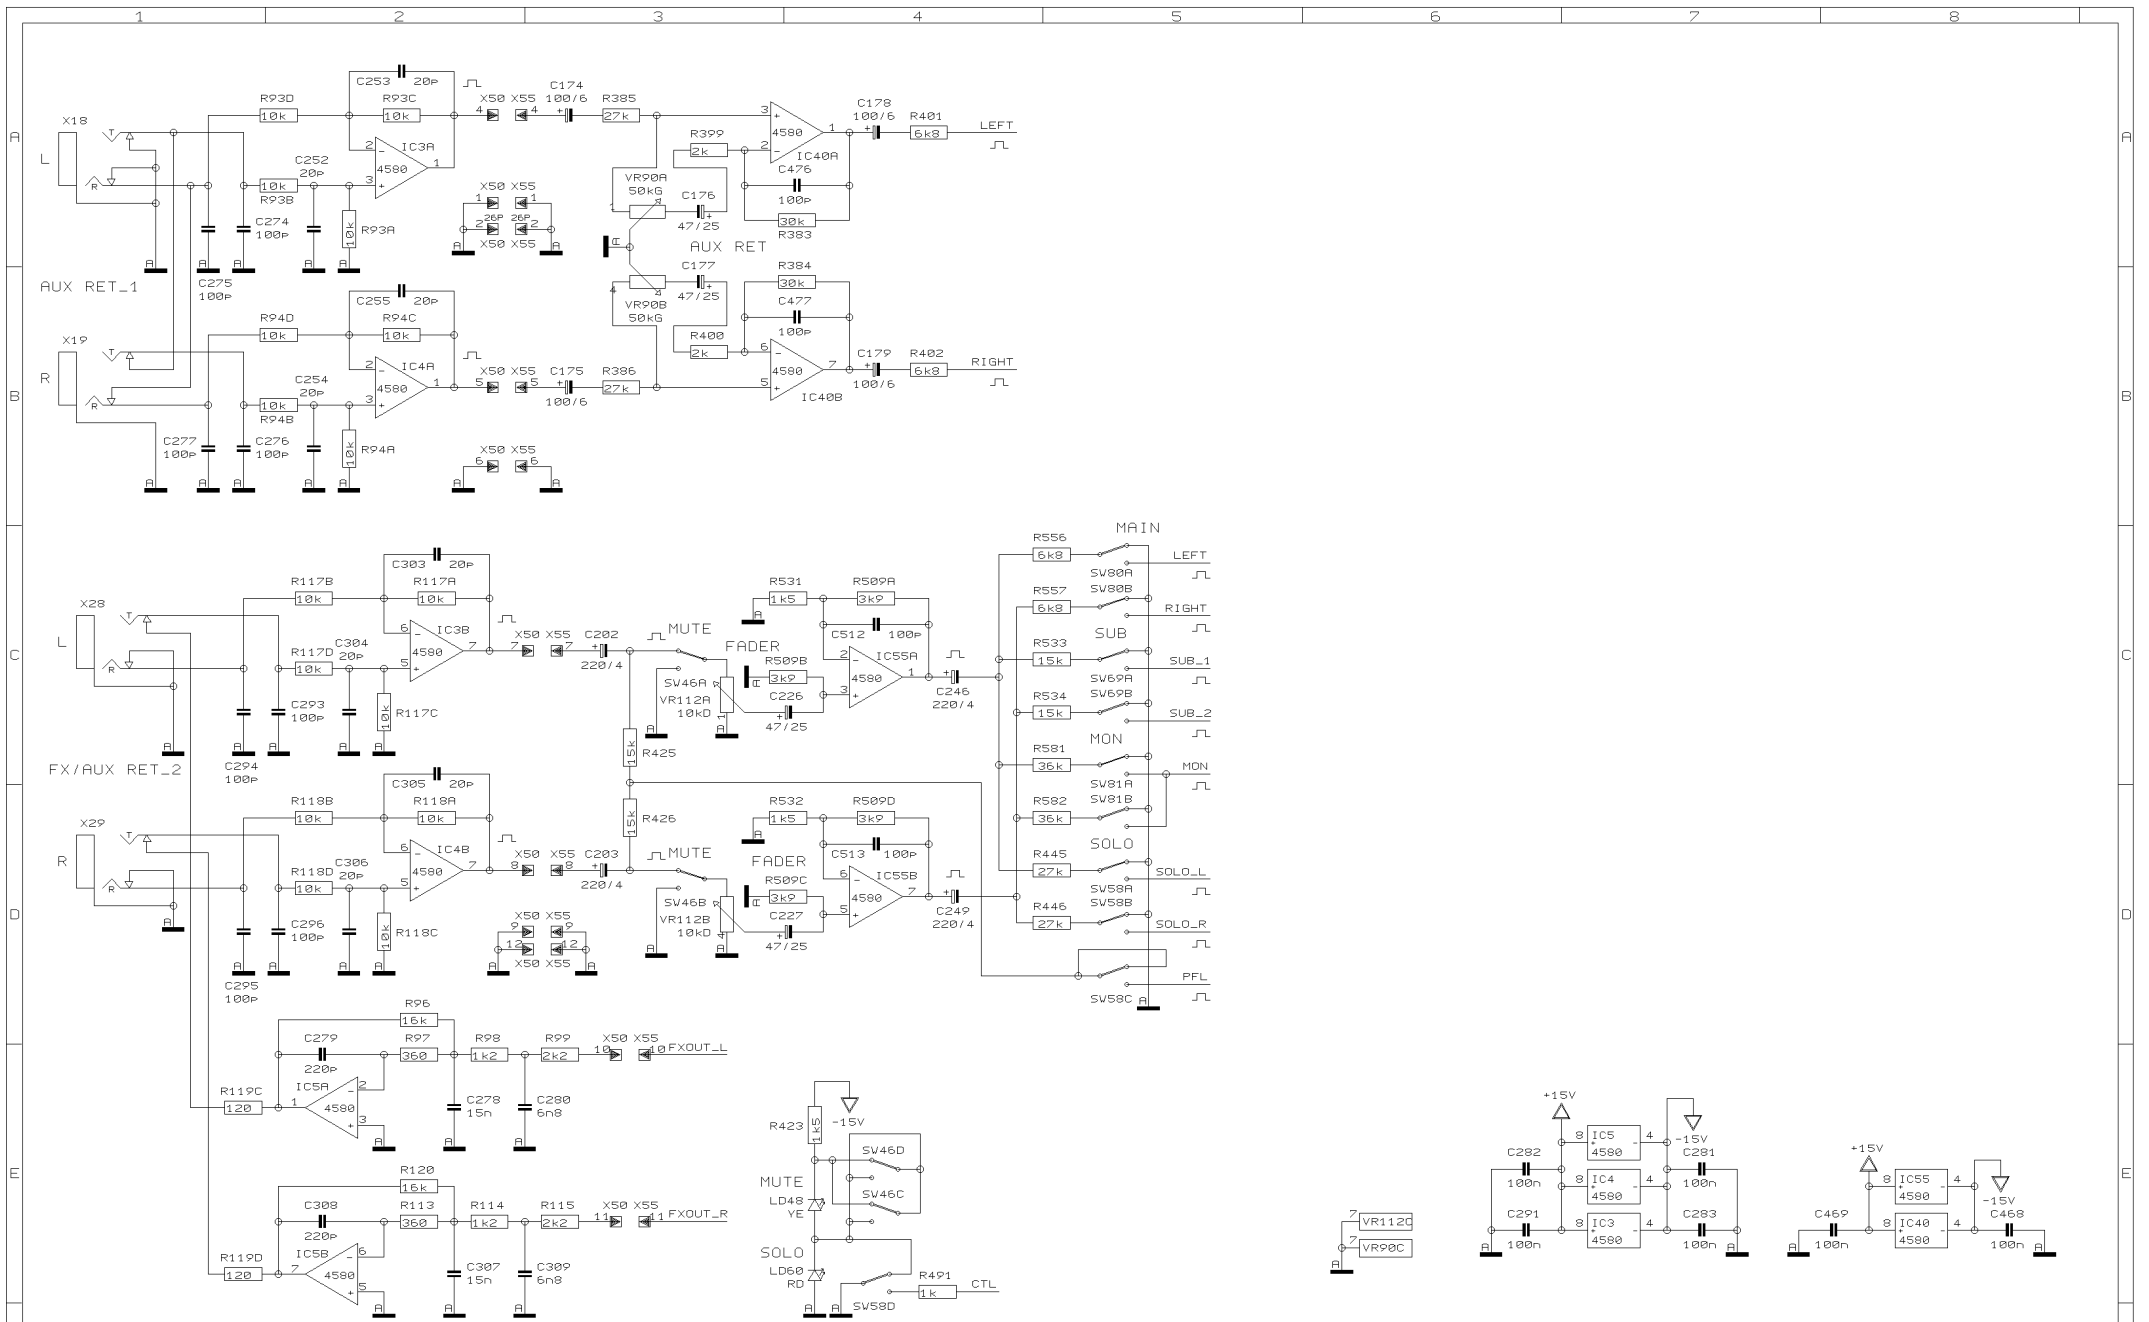

Specialized Studio Equipment

PROJECT
UB1832FX
EURORACK UB1832FX PRO
STEREO CHANNEL 7-10

SHEET 7 OF 13 SHEETS TOTAL

REVISIONS		D	
DRAWN	BHK	CHECKED	DATE 26.09. 2 10:52

PROJECT
UB1832FX
EURORACK UB1832FX PRO
STEREO CHANNEL 11-14
SHEET 8 OF 13 SHEETS TOTAL