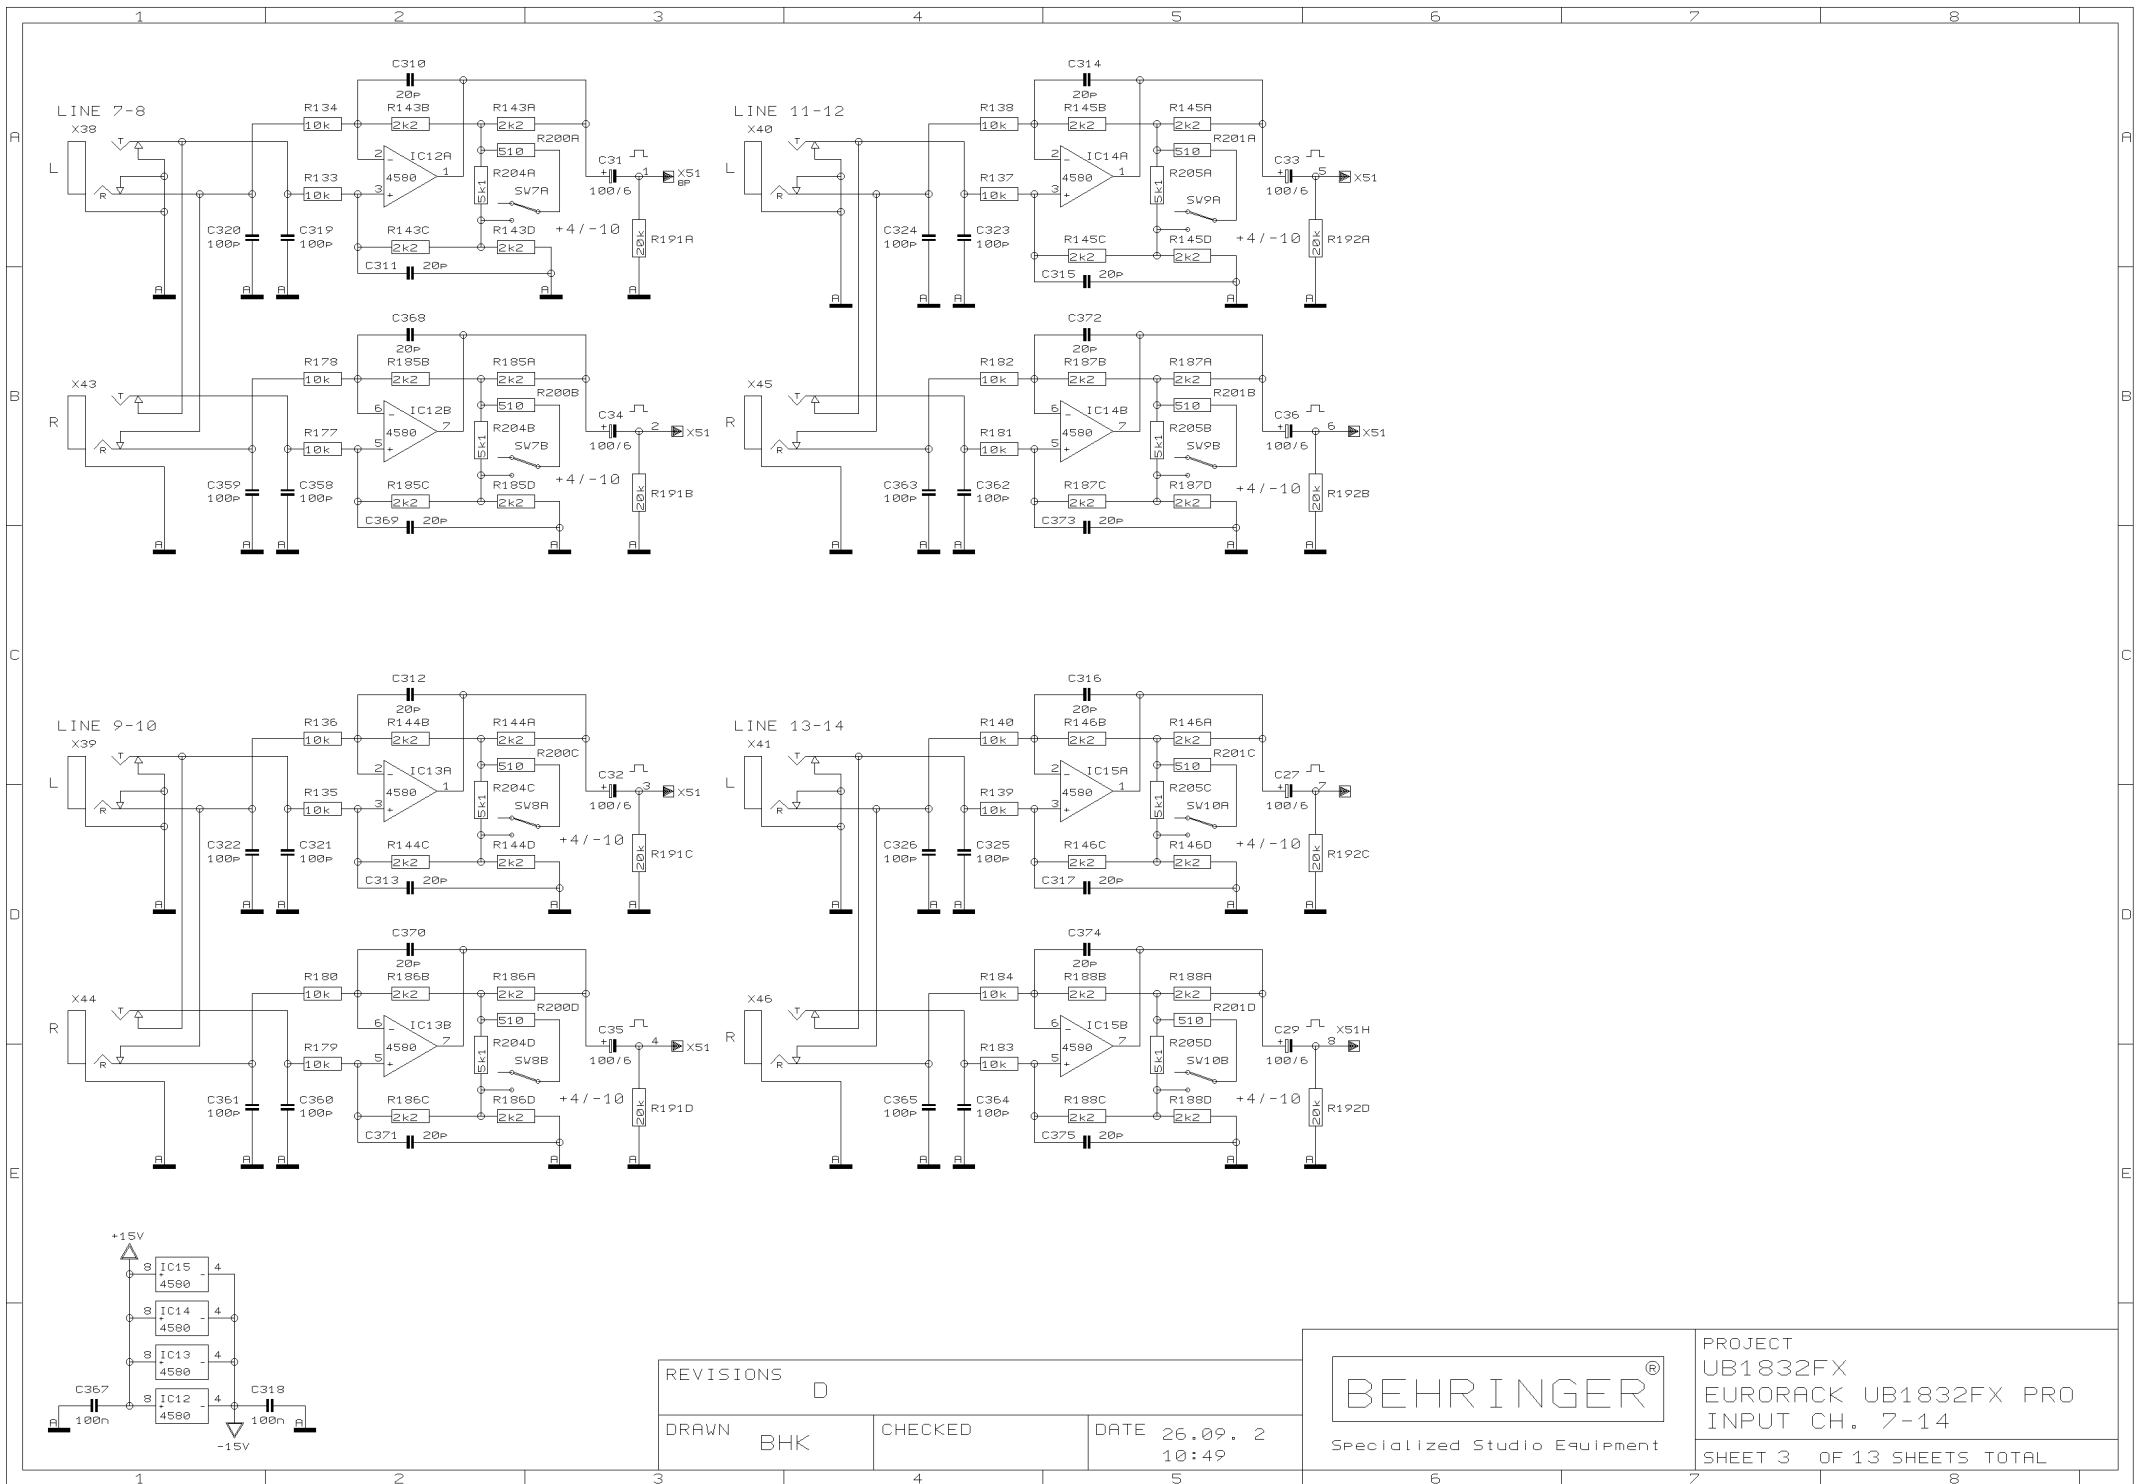

REVISIONS

D

DRAWN

BHK

CHECKED

DATE 26.09. 2
10:49

BEHRINGER®

Specialized Studio Equipment

PROJECT
UB1832FX
EURORACK UB1832FX PRO
INPUT CH. 7-14

SHEET 3 OF 13 SHEETS TOTAL