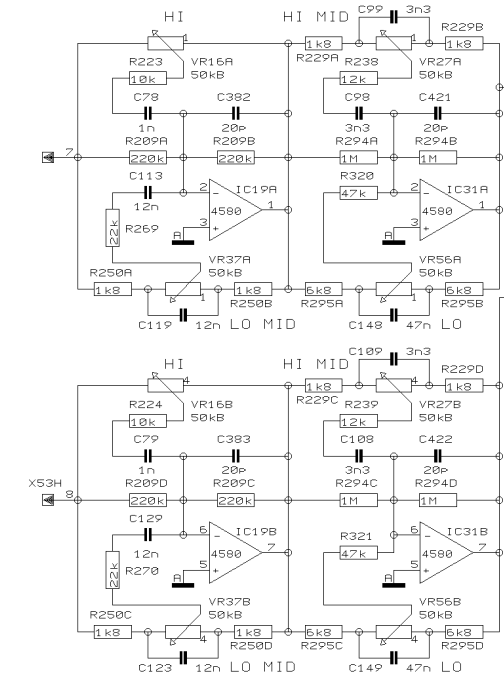

REVISIONS		D	
DRAWN	BHK	CHECKED	DATE 26.09. 2 10:52

PROJECT
UB1832FX
EURORACK UB1832FX PRO
STEREO CHANNEL 11-14
SHEET 8 OF 13 SHEETS TOTAL