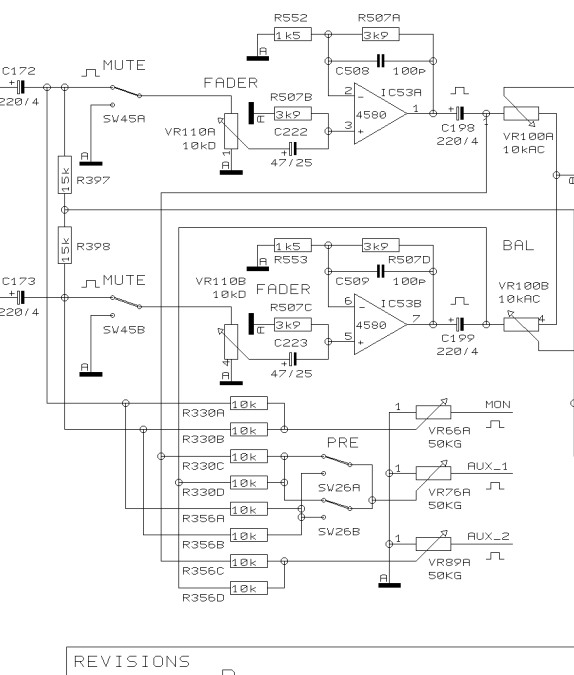

REVISIONS		D	
DRAWN	BHK	CHECKED	DATE 26.09. 2 10:52

PROJECT
UB1832FX
EURORACK UB1832FX PRO
STEREO CHANNEL 11-14
SHEET 8 OF 13 SHEETS TOTAL