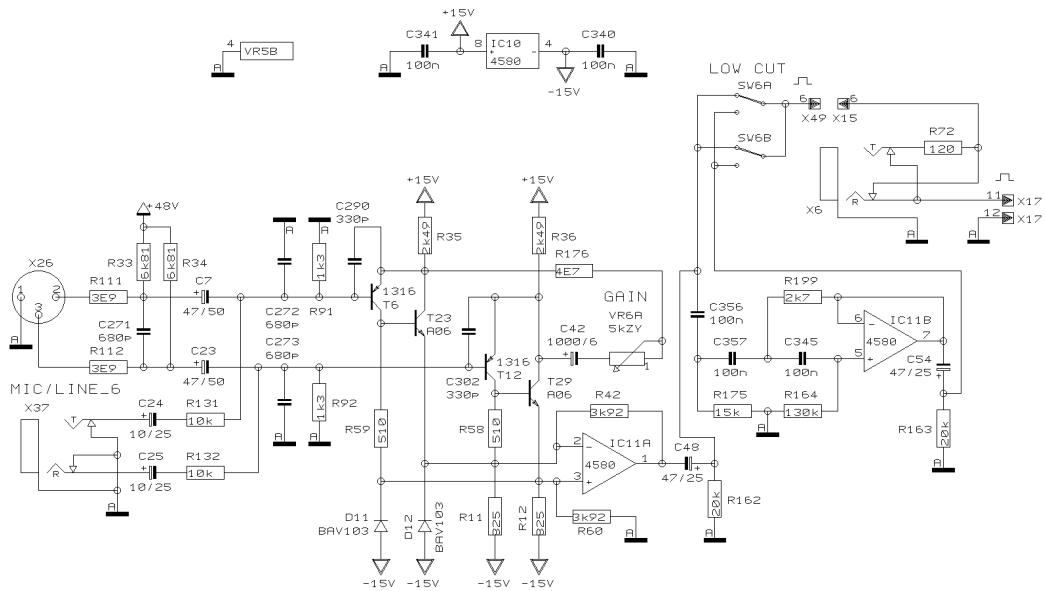

REVISIONS

D

DRAWN

BHK

CHECKED

DATE 26.09. 2
10:49

BEHRINGER®

Specialized Studio Equipment

PROJECT
UB1832FX
EURORACK UB1832FX PRO
MIC INPUT CH. 5-6

SHEET 2 OF 13 SHEETS TOTAL