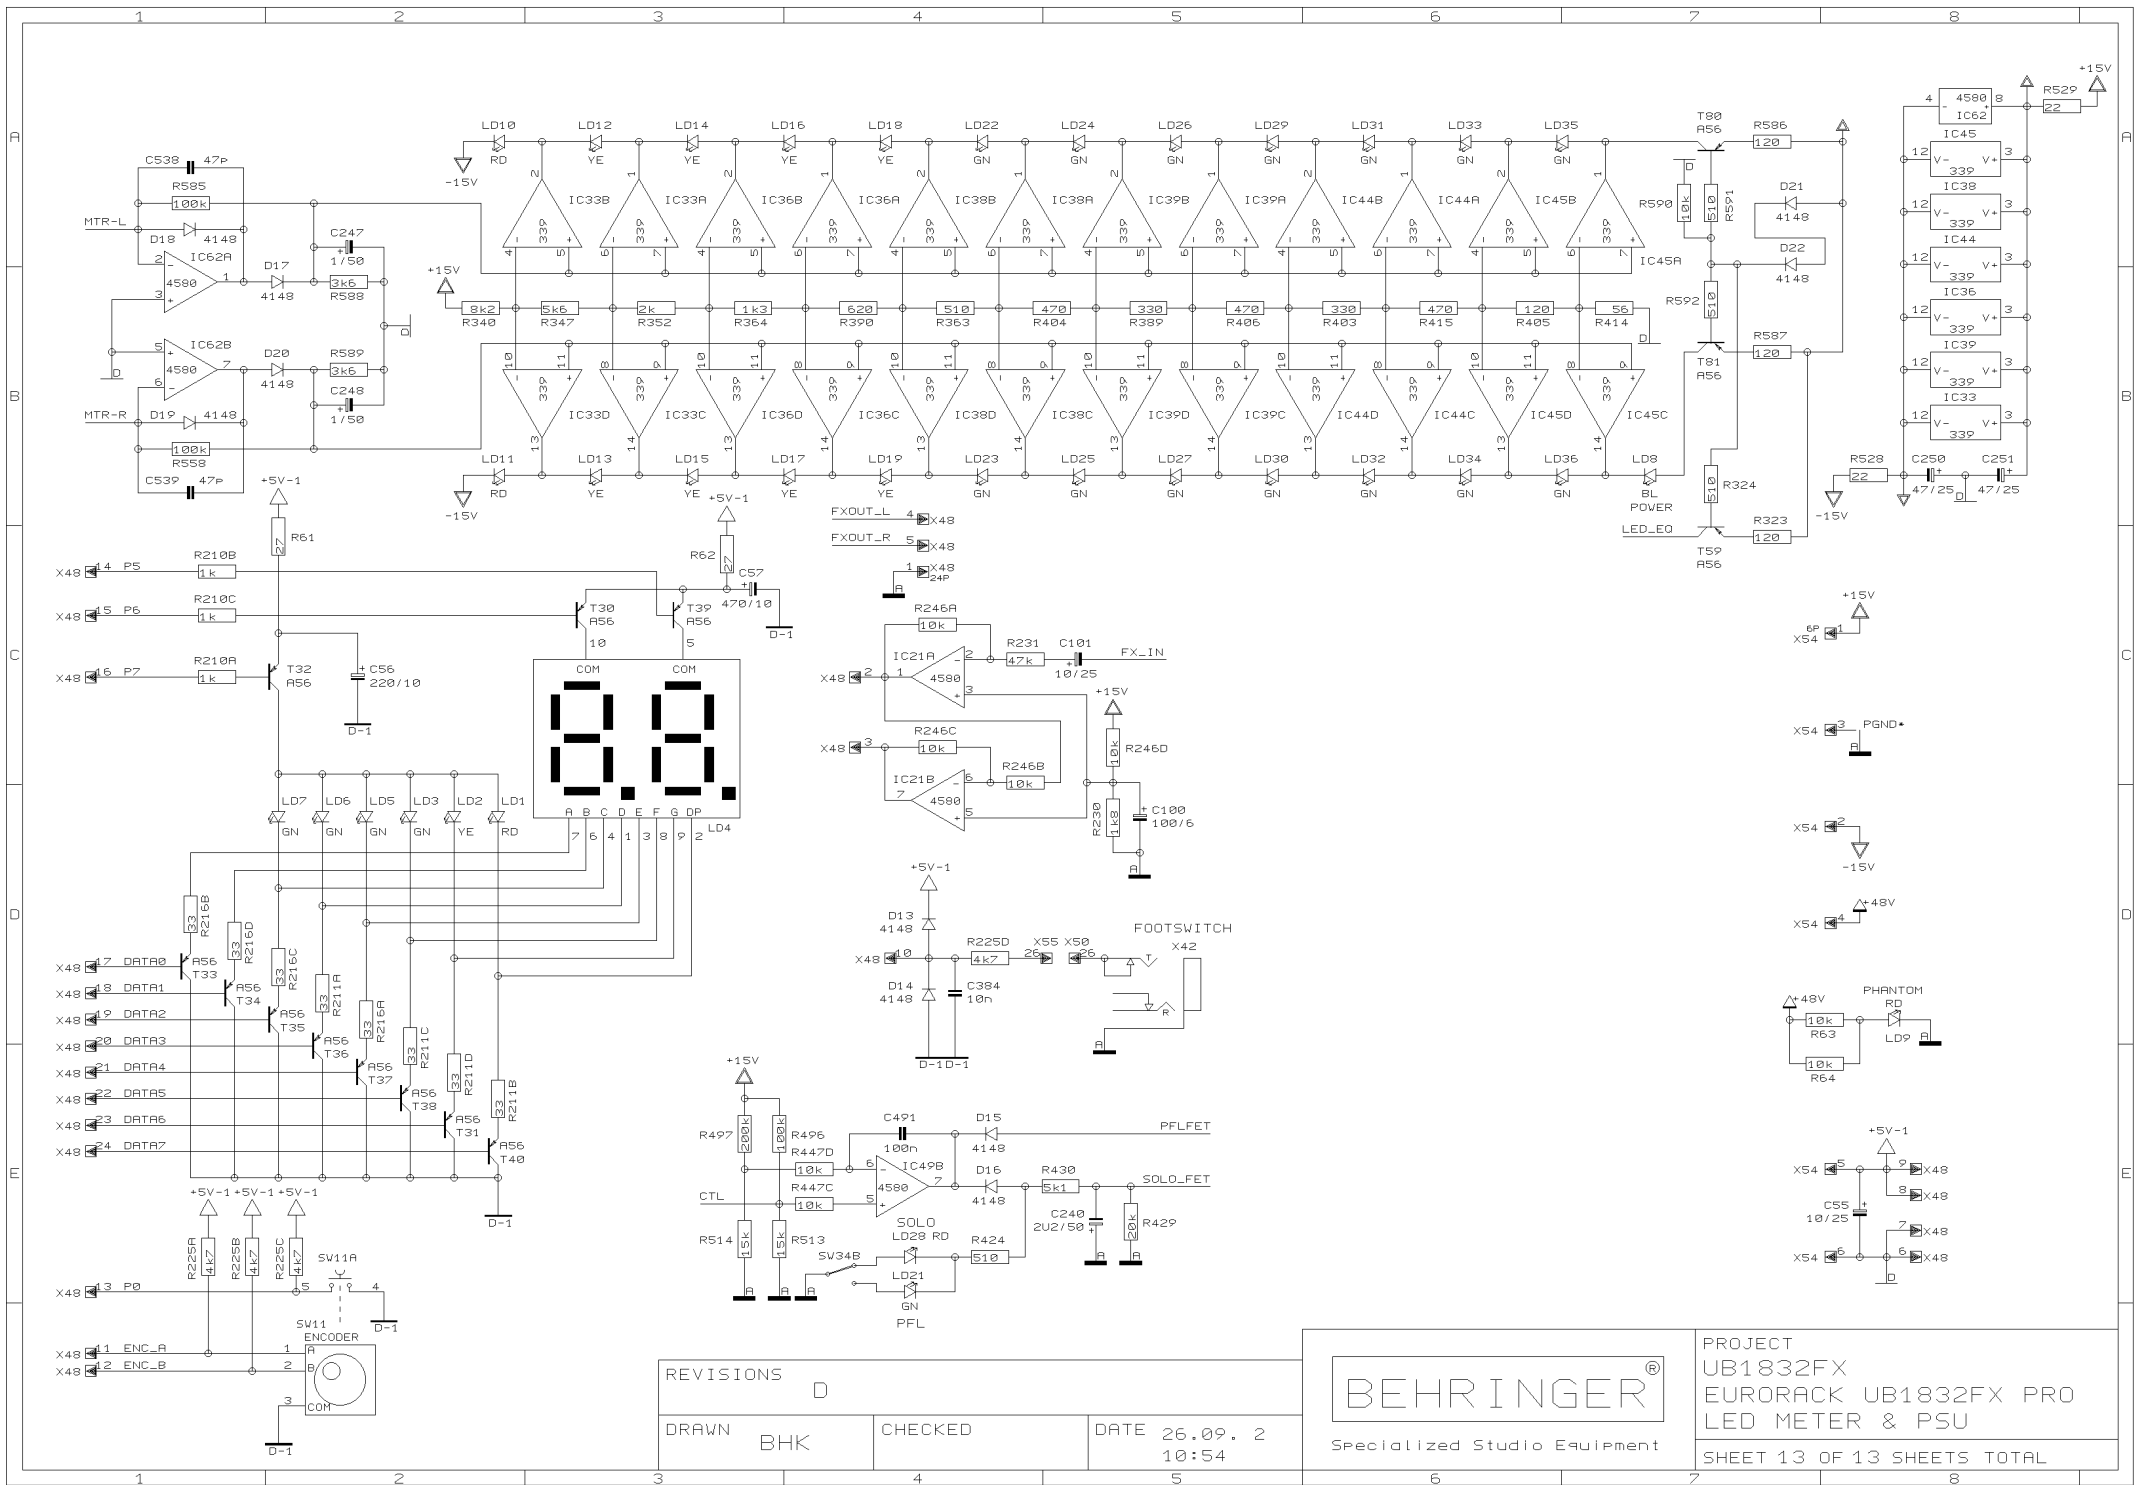

REVISIONS	D
DRAWN	BHK
CHECKED	
DATE	26.09.2 10:54

PROJECT
UB1832FX
EURORACK UB1832FX PRO
LED METER & PSU
SHEET 13 OF 13 SHEETS TOTAL