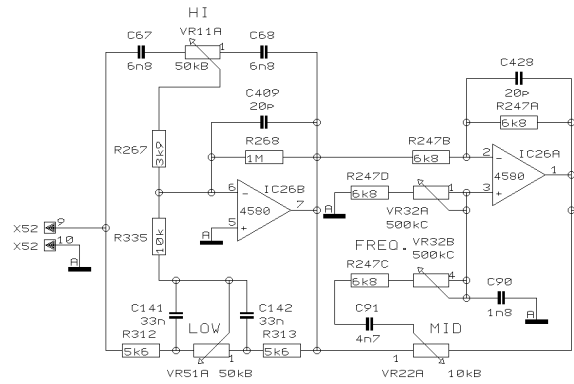

REVISIONS		F	
DRAWN	BHK	CHECKED	DATE 27.08. 4 14:26

PROJECT
UB1832FX
EURORACK UB1832FX PRO
CHANNEL 5 & 6
SHEET 6 OF 14 SHEETS TOTAL