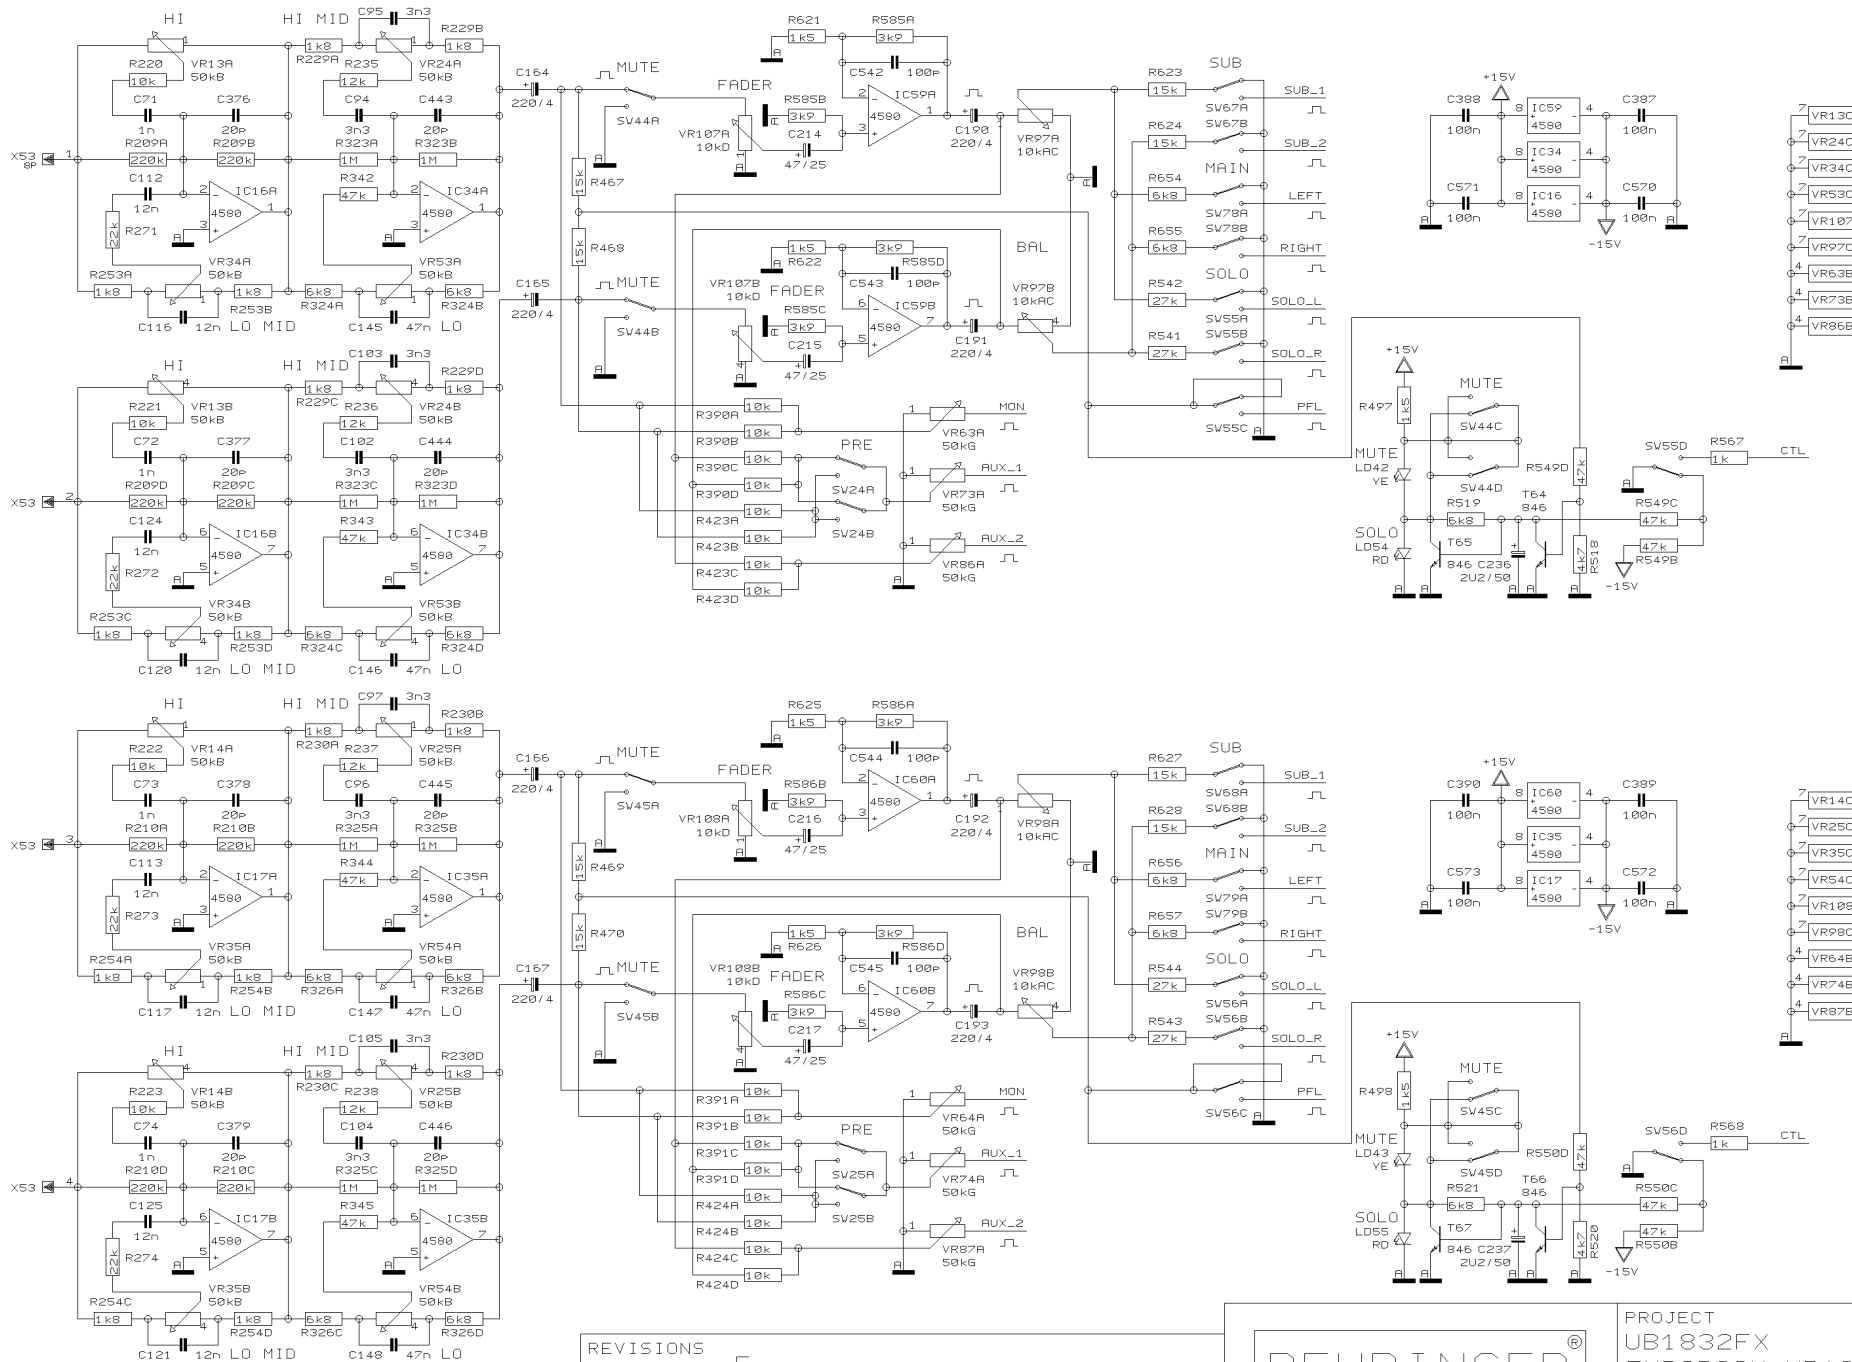

REVISIONS

F

DRAWN

BHK

CHECKED

DATE 27.08. 4
14:26

BEHRINGER®

Specialized Studio Equipment

PROJECT
UB1832FX
EURORACK UB1832FX PRO
STEREO CHANNEL 7-10

SHEET 7 OF 14 SHEETS TOTAL