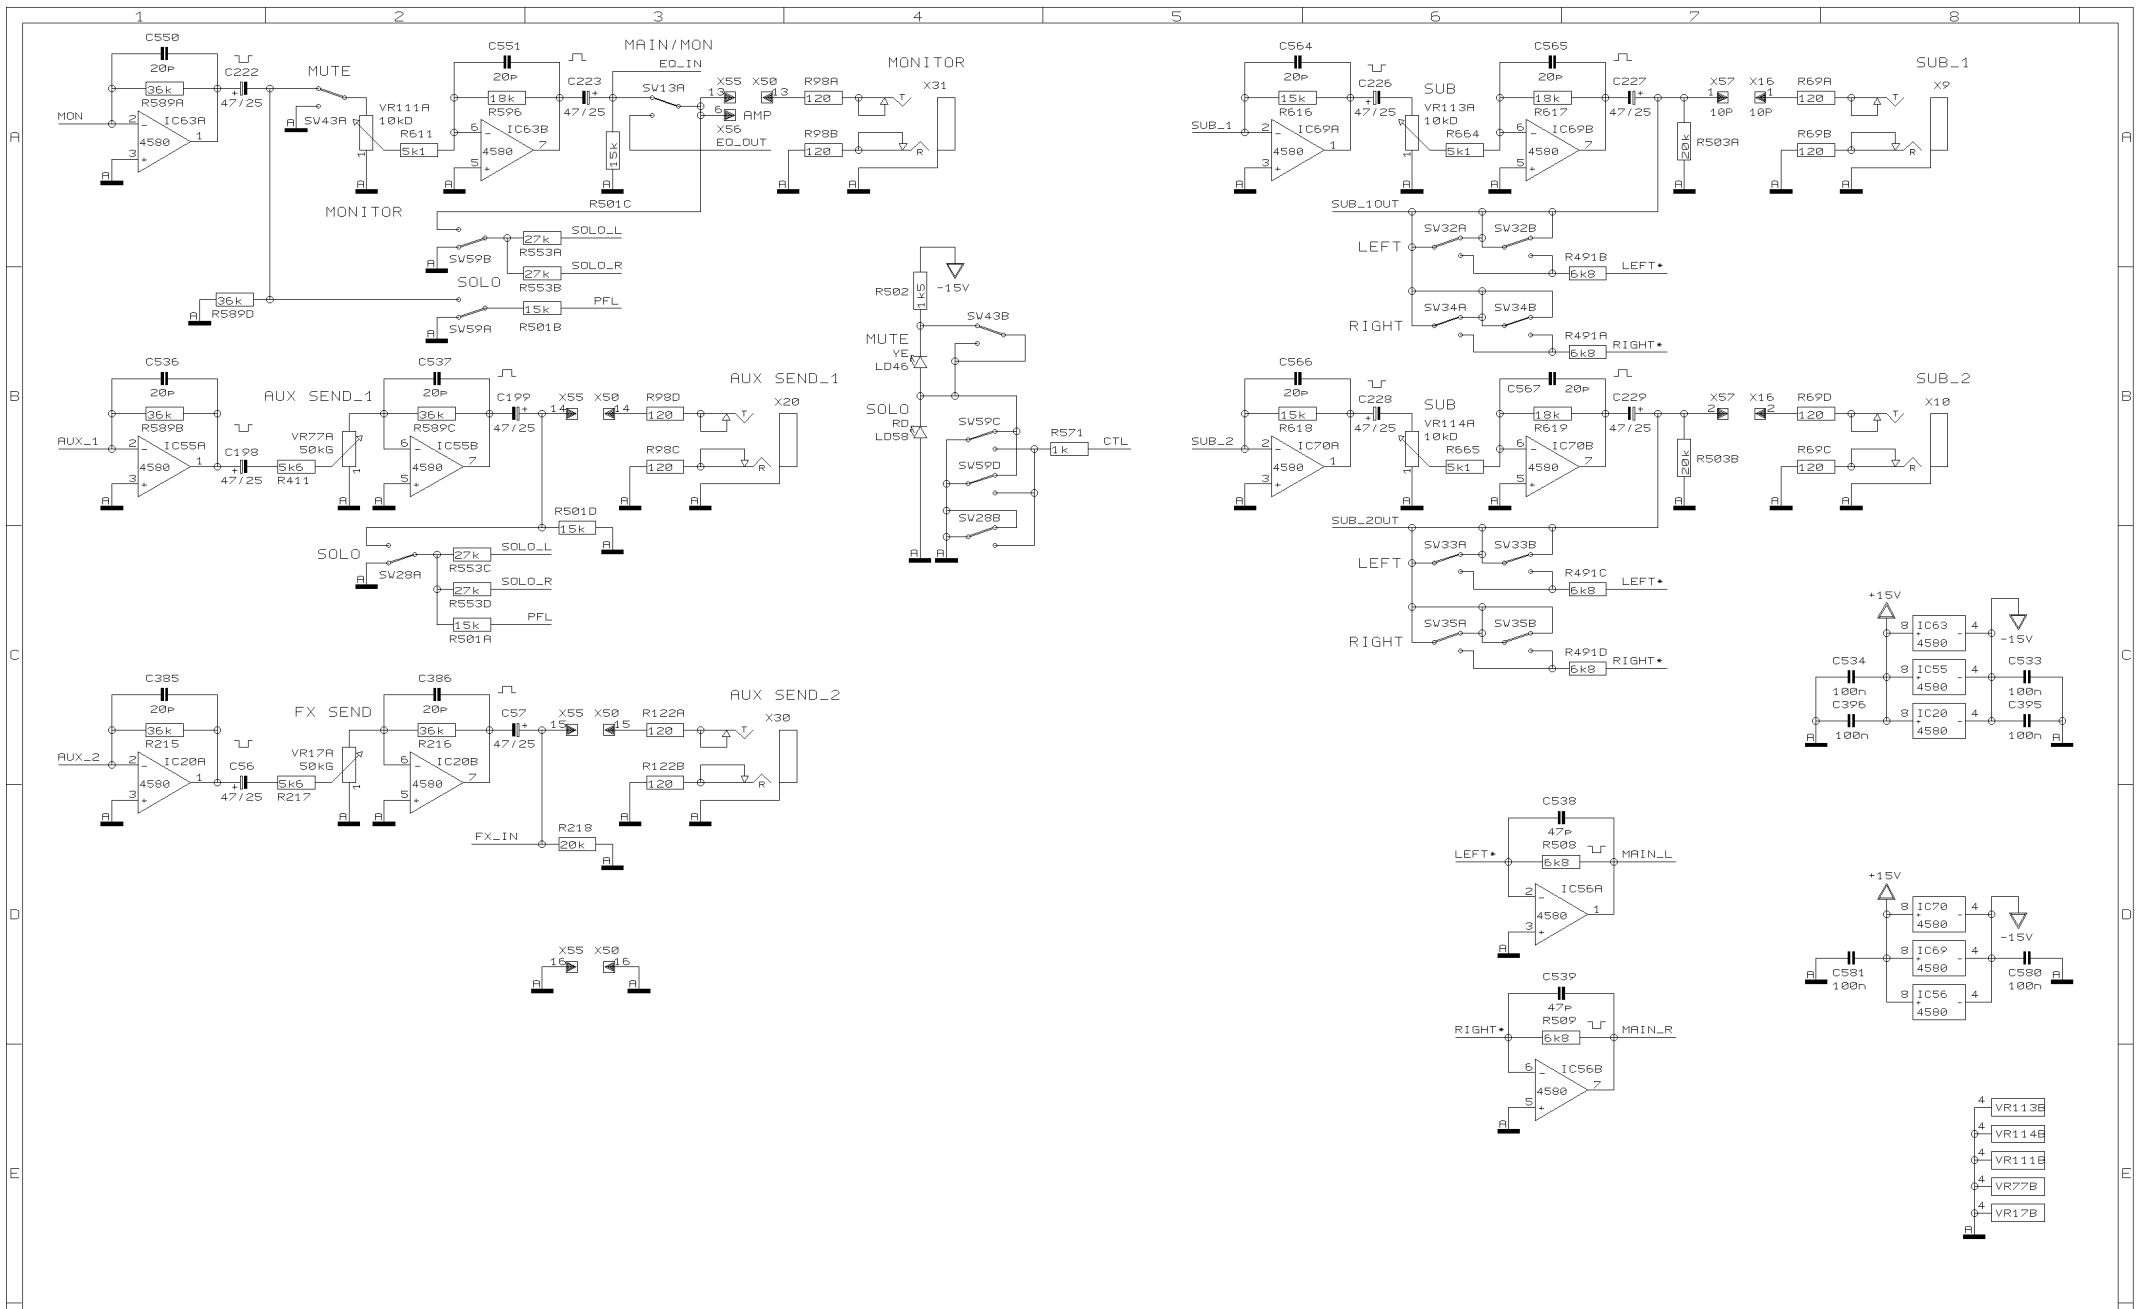

REVISIONS F

DRAWN BHK

CHECKED

DATE 27.08. 4
14:26

Specialized Studio Equipment

PROJECT
UB1832FX
EURORACK UB1832FX PRO
AUX SENDS/SUB OUTS 1-4

SHEET 10 OF 14 SHEETS TOTAL