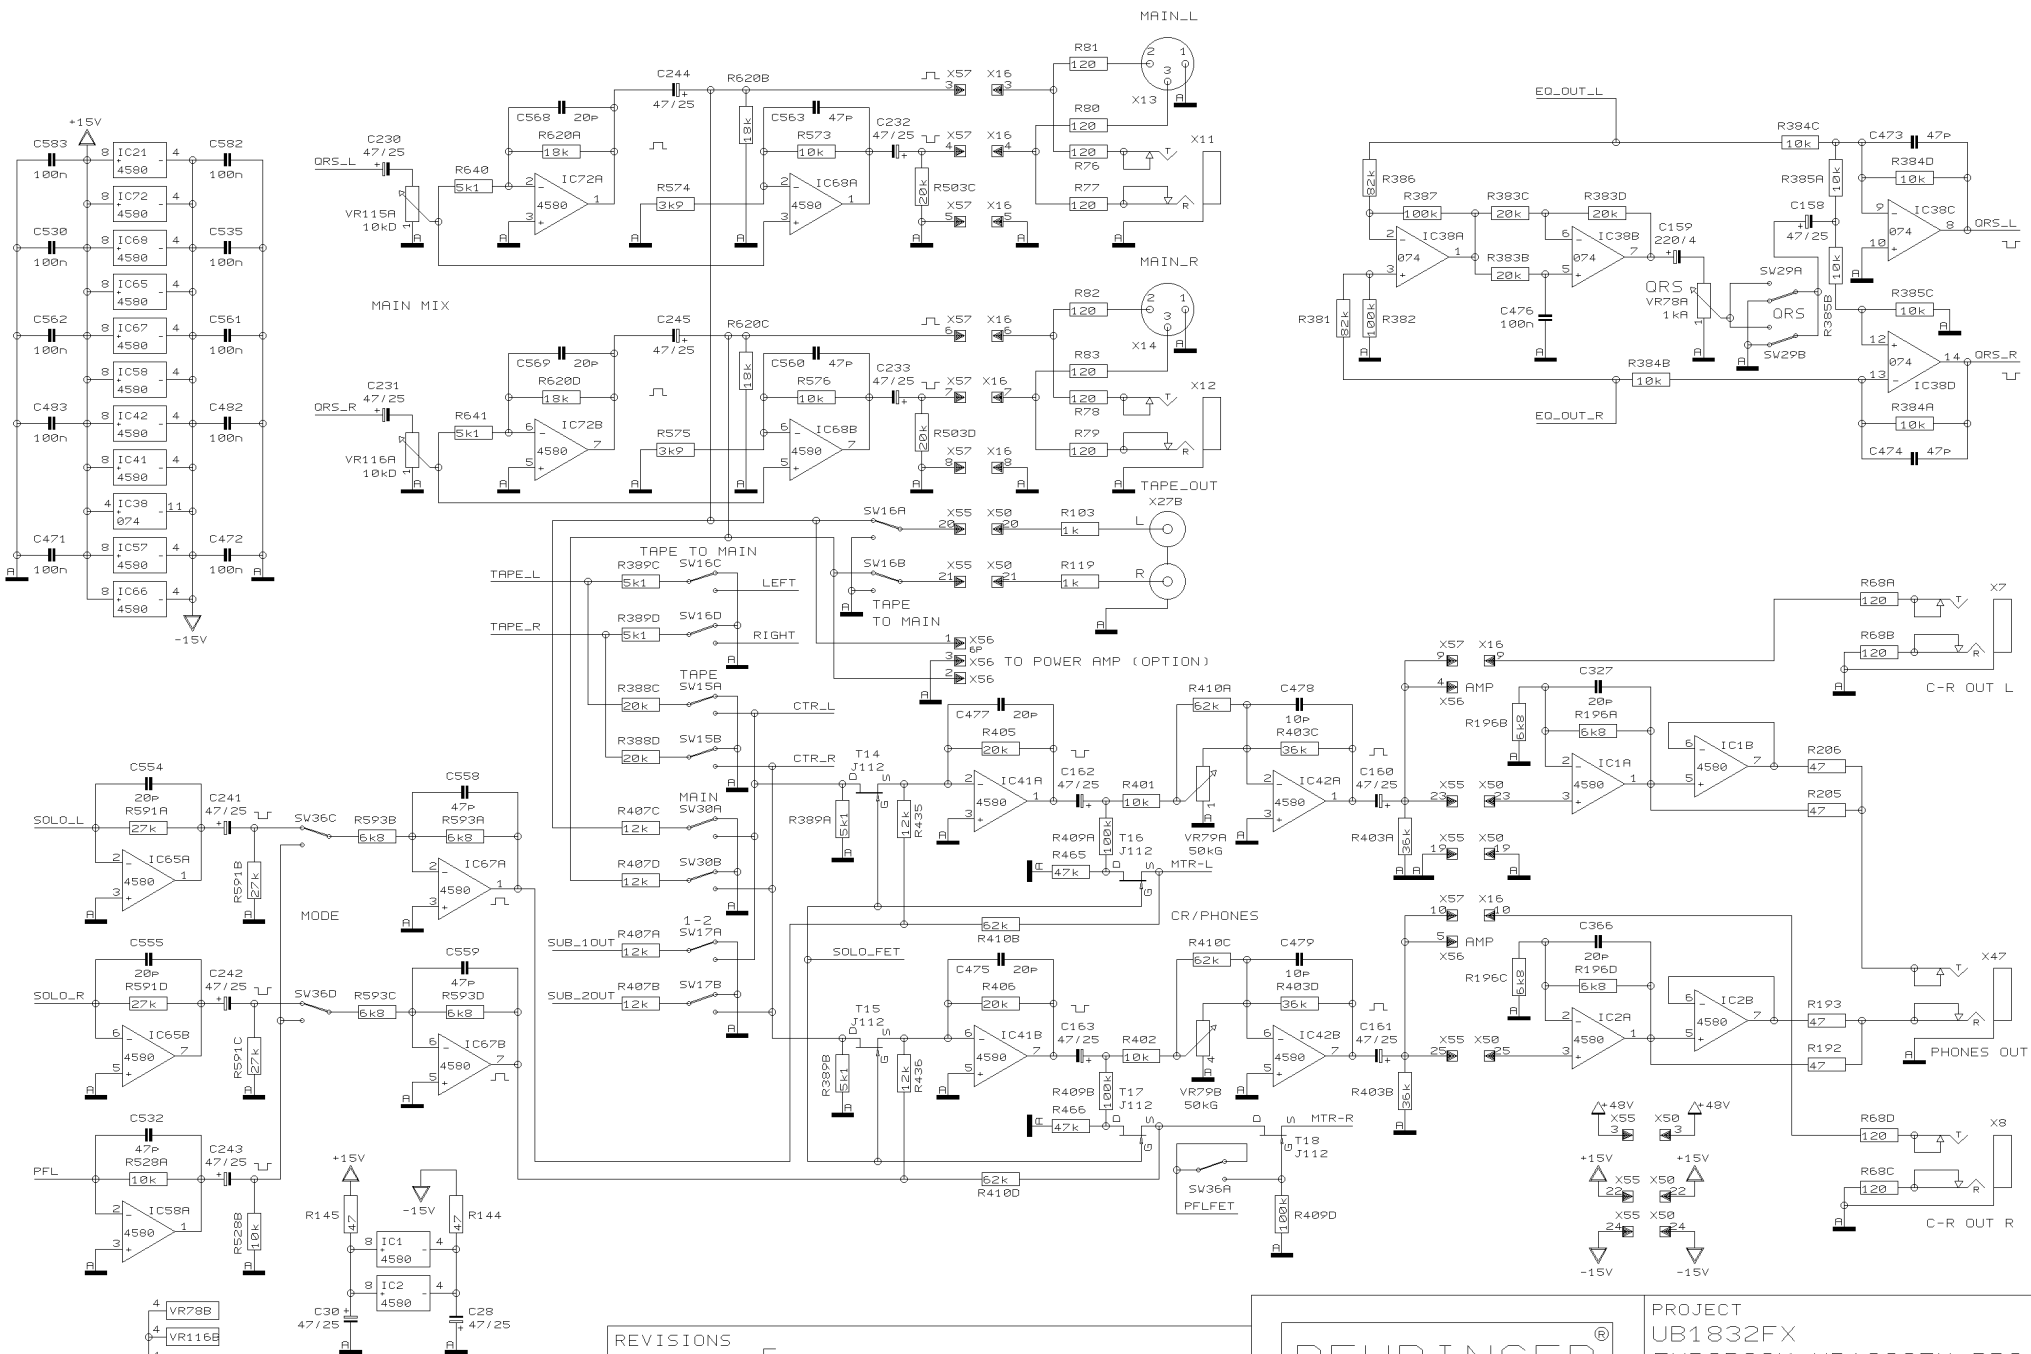

REVISIONS

F

DRAWN BHK

CHECKED

DATE 27.08. 4
14:26

Specialized Studio Equipment

PROJECT
UB1832FX
EURORACK UB1832FX PRO
MAIN SECTION

SHEET 11 OF 14 SHEETS TOTAL