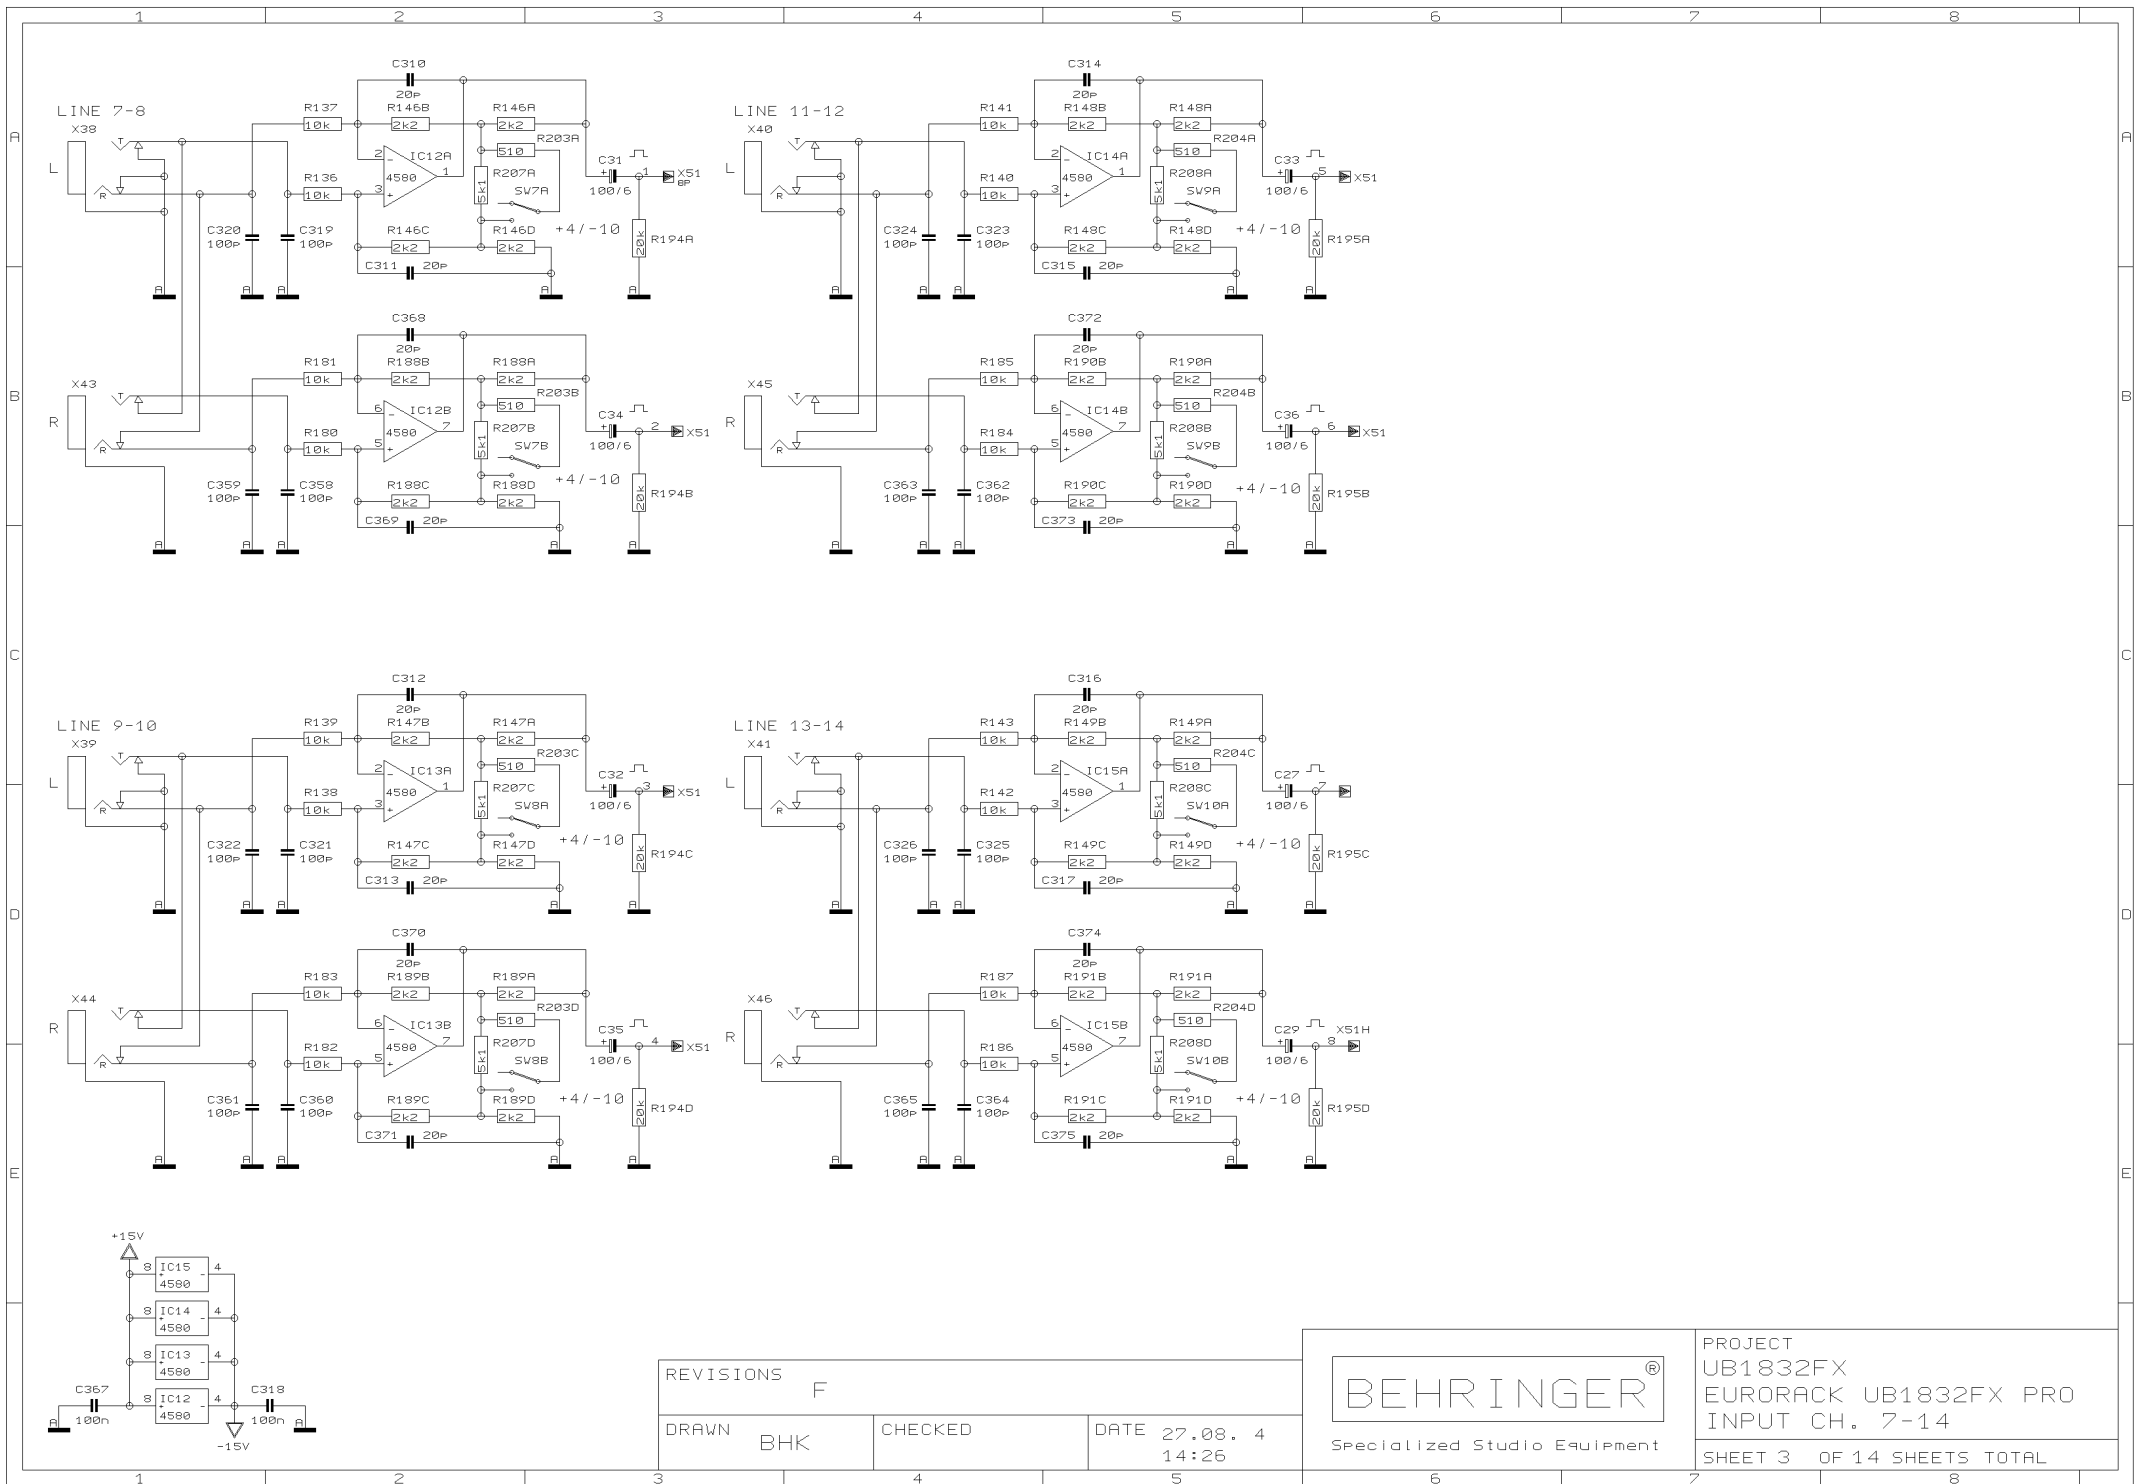

REVISIONS

F

DRAWN

BHK

CHECKED

DATE 27.08. 4
14:26

BEHRINGER®

Specialized Studio Equipment

PROJECT
UB1832FX
EURORACK UB1832FX PRO
INPUT CH. 7-14

SHEET 3 OF 14 SHEETS TOTAL