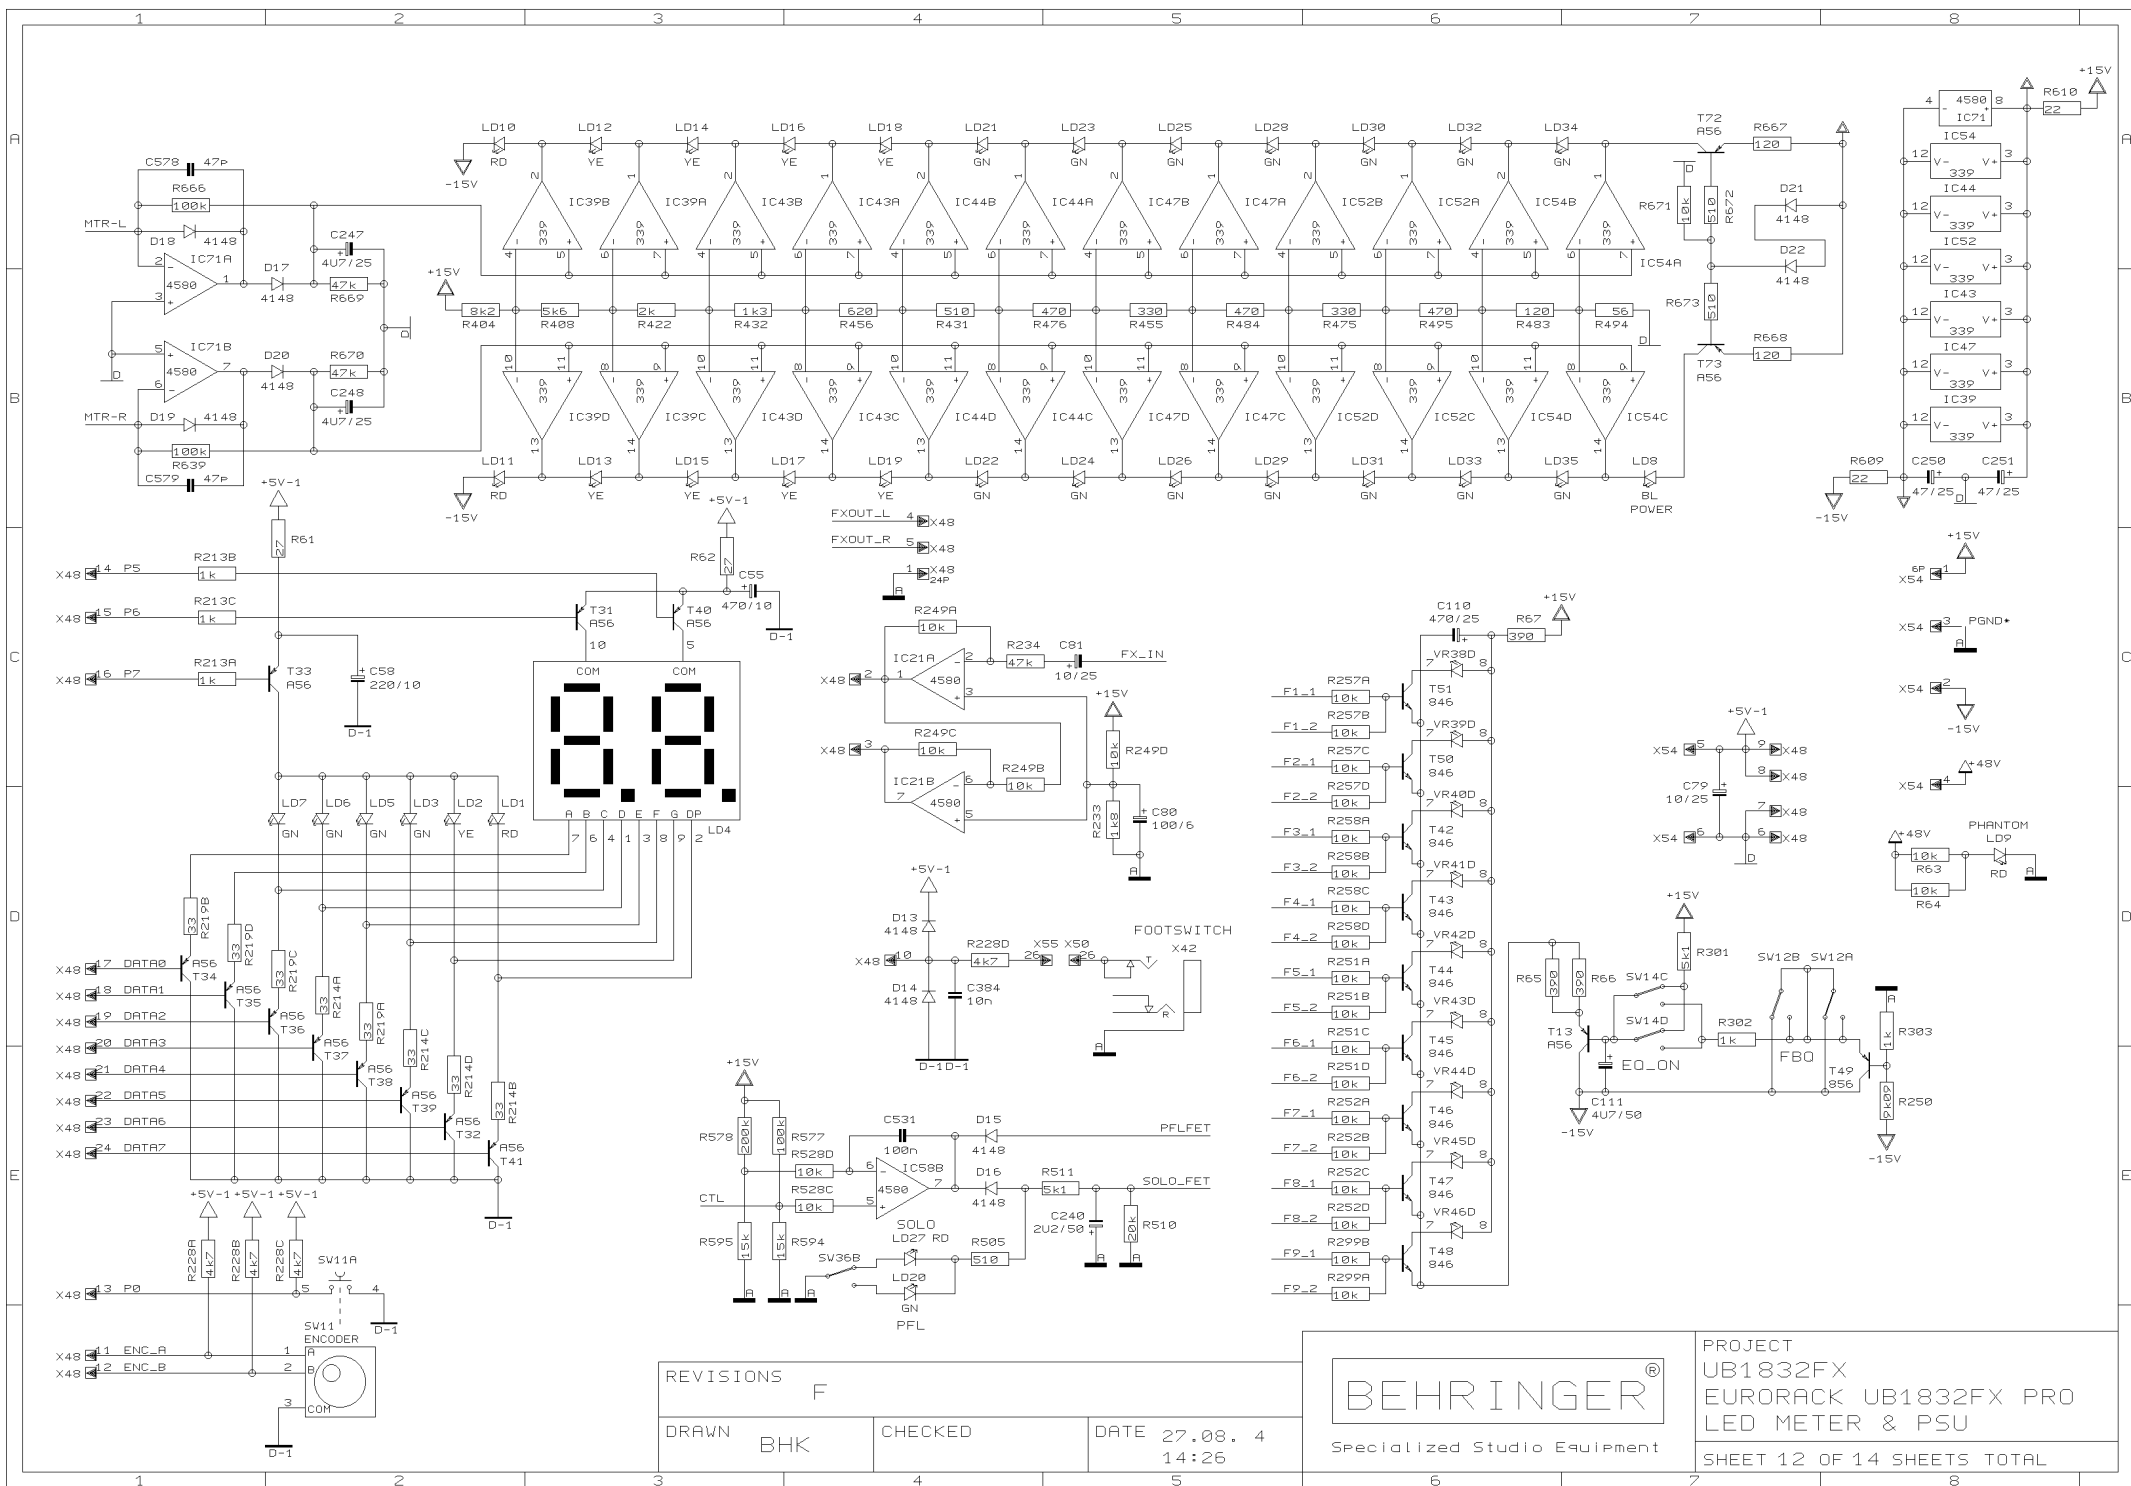

SHEET 11 OF 14 SHEETS TOTAL

REVISIONS	F
DRAWN	BHK
CHECKED	
DATE	27.08. 4 14:26

PROJECT
UB1832FX
EURORACK UB1832FX PRO
LED METER & PSU
SHEET 12 OF 14 SHEETS TOTAL

REVISIONS

F

DRAWN BHK

CHECKED

DATE 27.08. 4
14:26