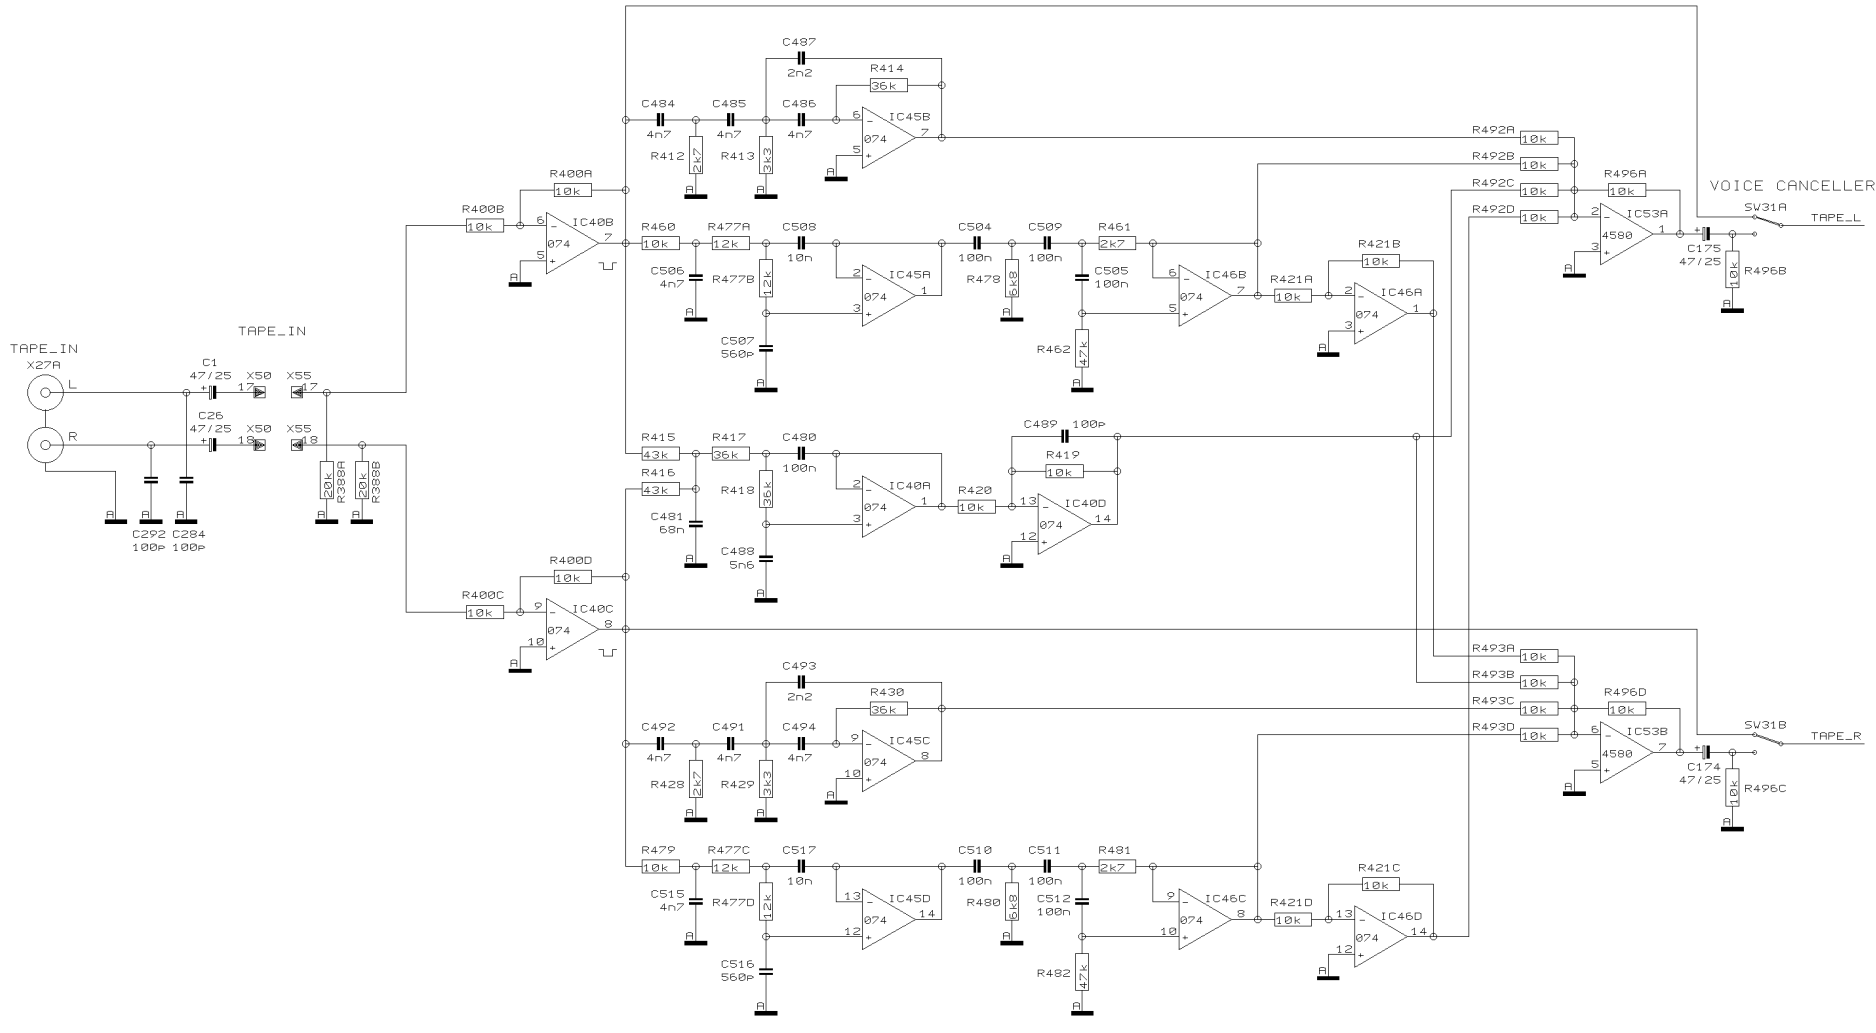

REVISIONS		F	
DRAWN	BHK	CHECKED	DATE 27.08. 4 14:26

PROJECT
UB1832FX
EUROPOWER
VOICE CANCELLER

SHEET 14 OF 14 SHEETS TOTAL