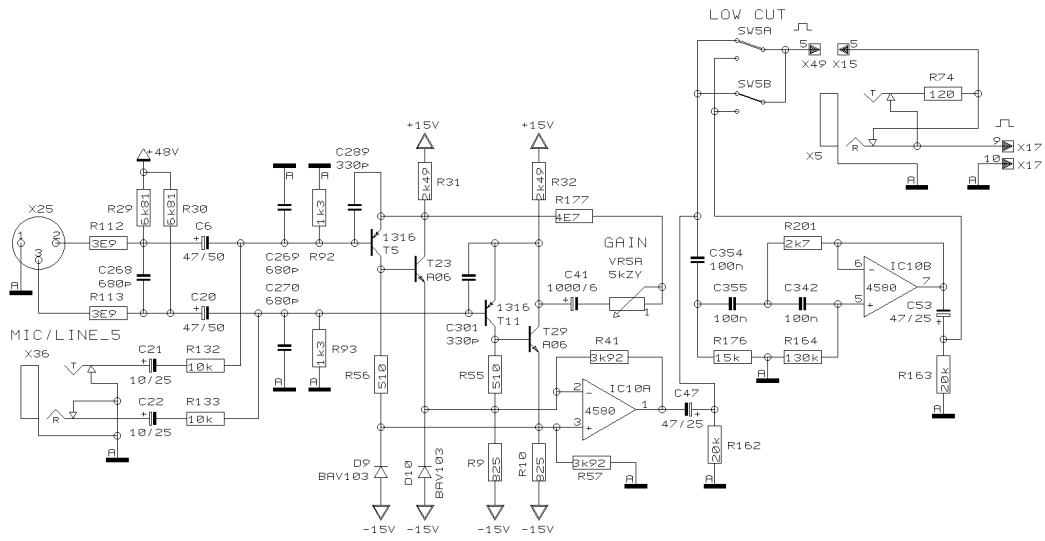

REVISIONS

F

DRAWN

BHK

CHECKED

DATE 27.08. 4
14:26

BEHRINGER®

Specialized Studio Equipment

PROJECT
UB1832FX
EURORACK UB1832FX PRO
MIC INPUT CH. 5-6

SHEET 2 OF 14 SHEETS TOTAL