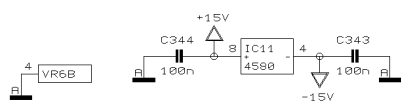

REVISIONS
F (11/11/03)

DRAWN
BHK

CHECKED

DATE 27.08. 4
14:26

PROJECT
UB1832FX
EURORACK UB1832FX PRO
MIC INPUT CH. 1-4
SHEET 1 OF 14 SHEETS TOTAL

REVISIONS

F

DRAWN