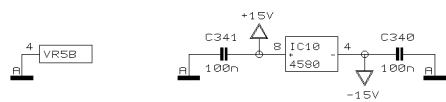

REVISIONS
F (11/11/03)

DRAWN
BHK

CHECKED

DATE 27.08. 4
14:26

PROJECT
UB1832FX
EURORACK UB1832FX PRO
MIC INPUT CH. 1-4
SHEET 1 OF 14 SHEETS TOTAL

REVISIONS

F

DRAWN