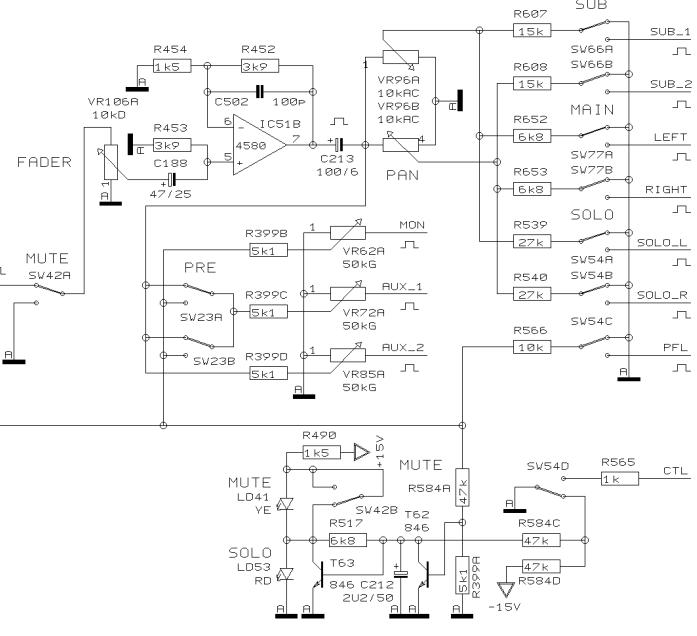

REVISIONS		F	
DRAWN	BHK	CHECKED	DATE 27.08. 4 14:26

PROJECT
UB1832FX
EURORACK UB1832FX PRO
CHANNEL 5 & 6
SHEET 6 OF 14 SHEETS TOTAL