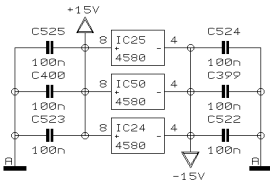

REVISIONS		F	
DRAWN	BHK	CHECKED	DATE 27.08. 4 14:26

PROJECT
UB1832FX
EURORACK UB1832FX PRO
CHANNEL 3 & 4
SHEET 5 OF 14 SHEETS TOTAL