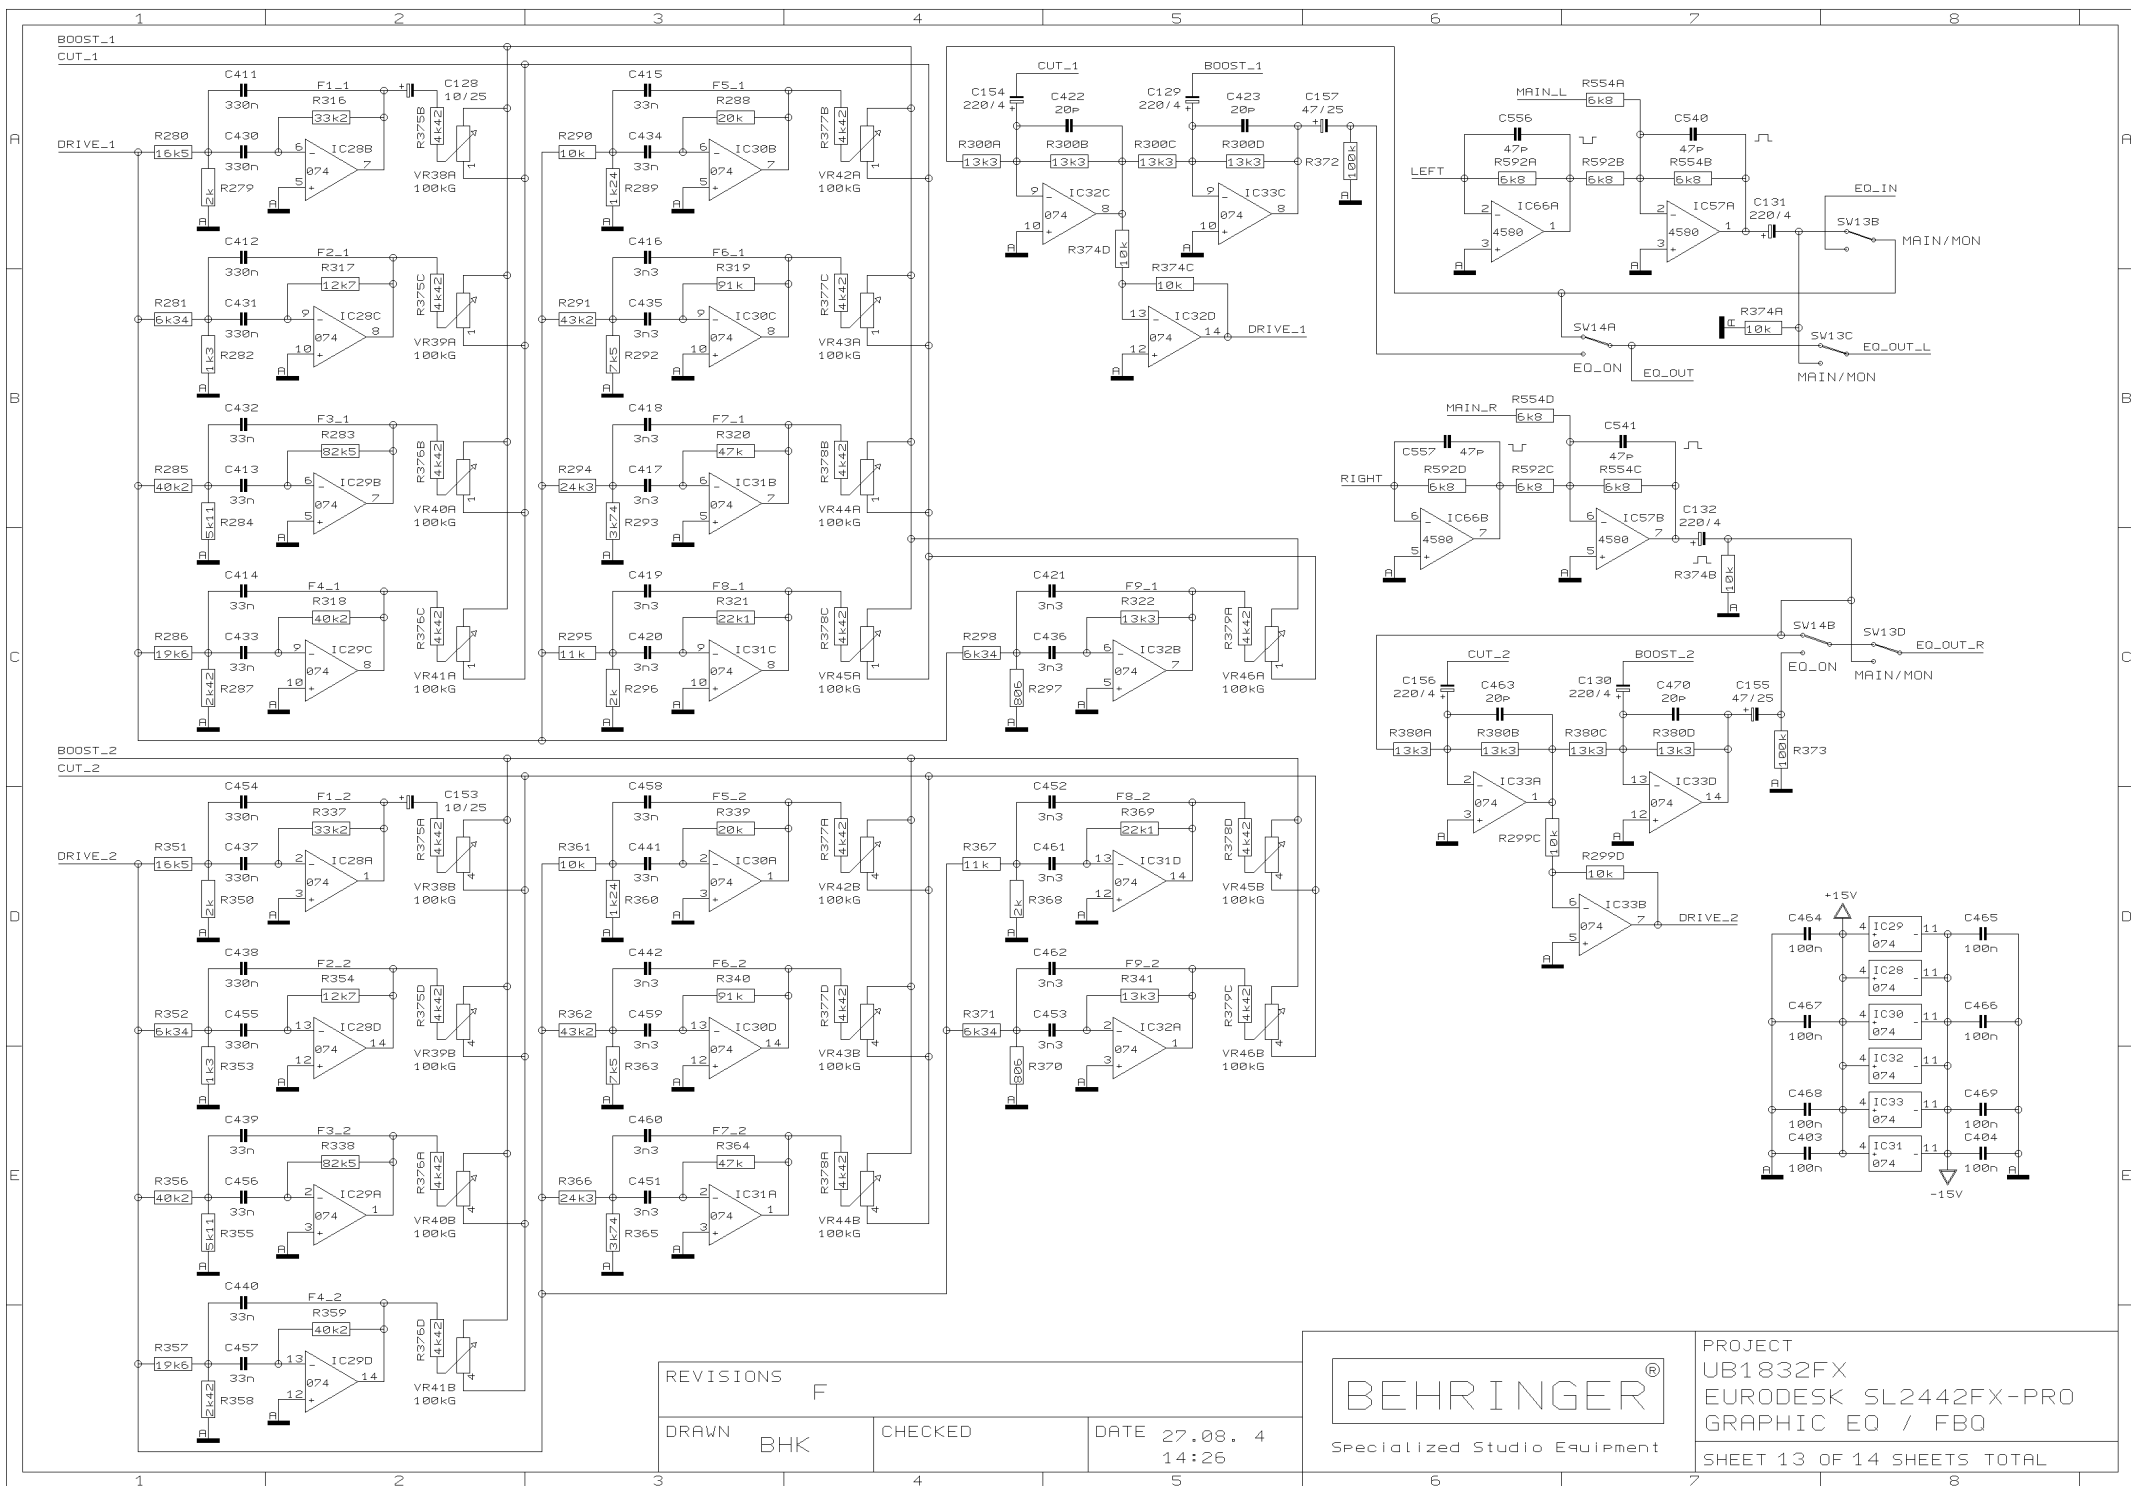

SHEET 11 OF 14 SHEETS TOTAL

REVISIONS	F
DRAWN	BHK
CHECKED	
DATE	27.08. 4 14:26

PROJECT
UB1832FX
EURORACK UB1832FX PRO
LED METER & PSU
SHEET 12 OF 14 SHEETS TOTAL

REVISIONS

F

DRAWN BHK

CHECKED

DATE 27.08. 4
14:26