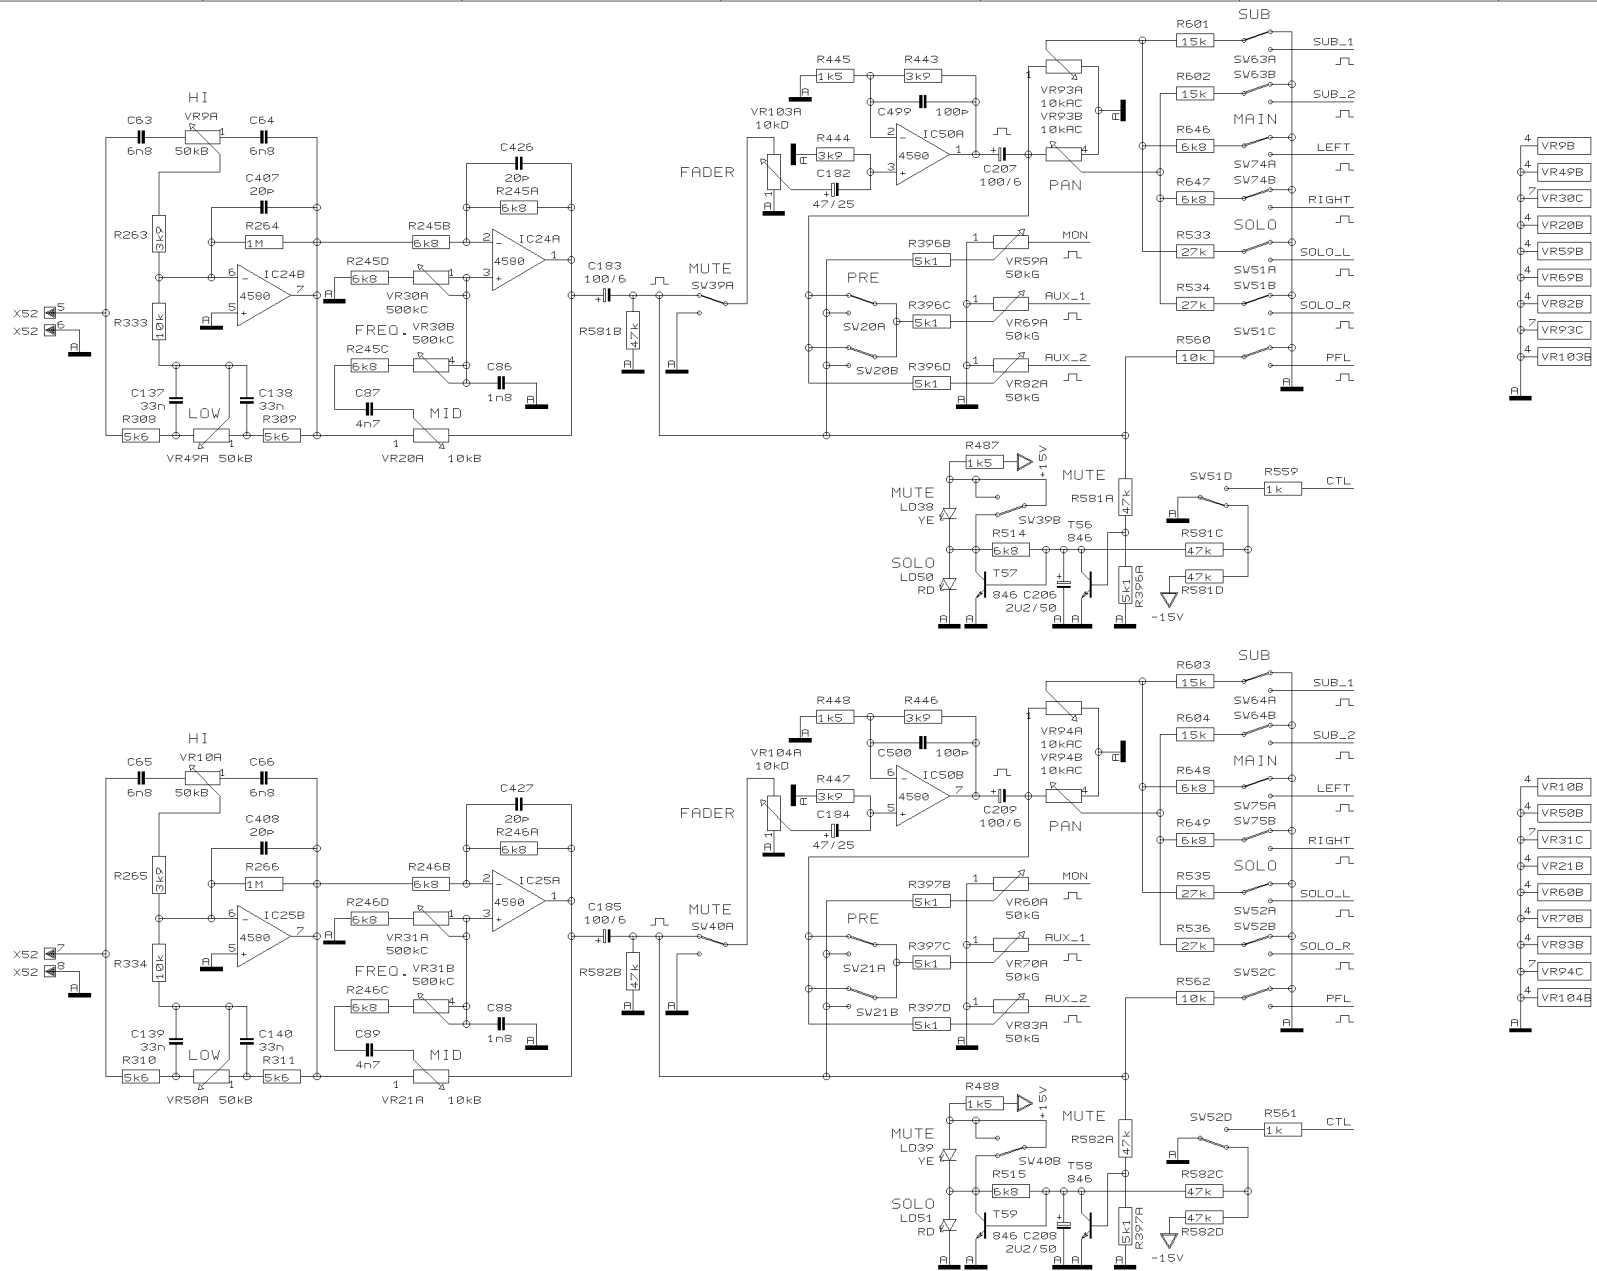

REVISIONS		F	
DRAWN	BHK	CHECKED	DATE 27.08. 4 14:26

PROJECT
UB1832FX
EURORACK UB1832FX PRO
CHANNEL 3 & 4
SHEET 5 OF 14 SHEETS TOTAL