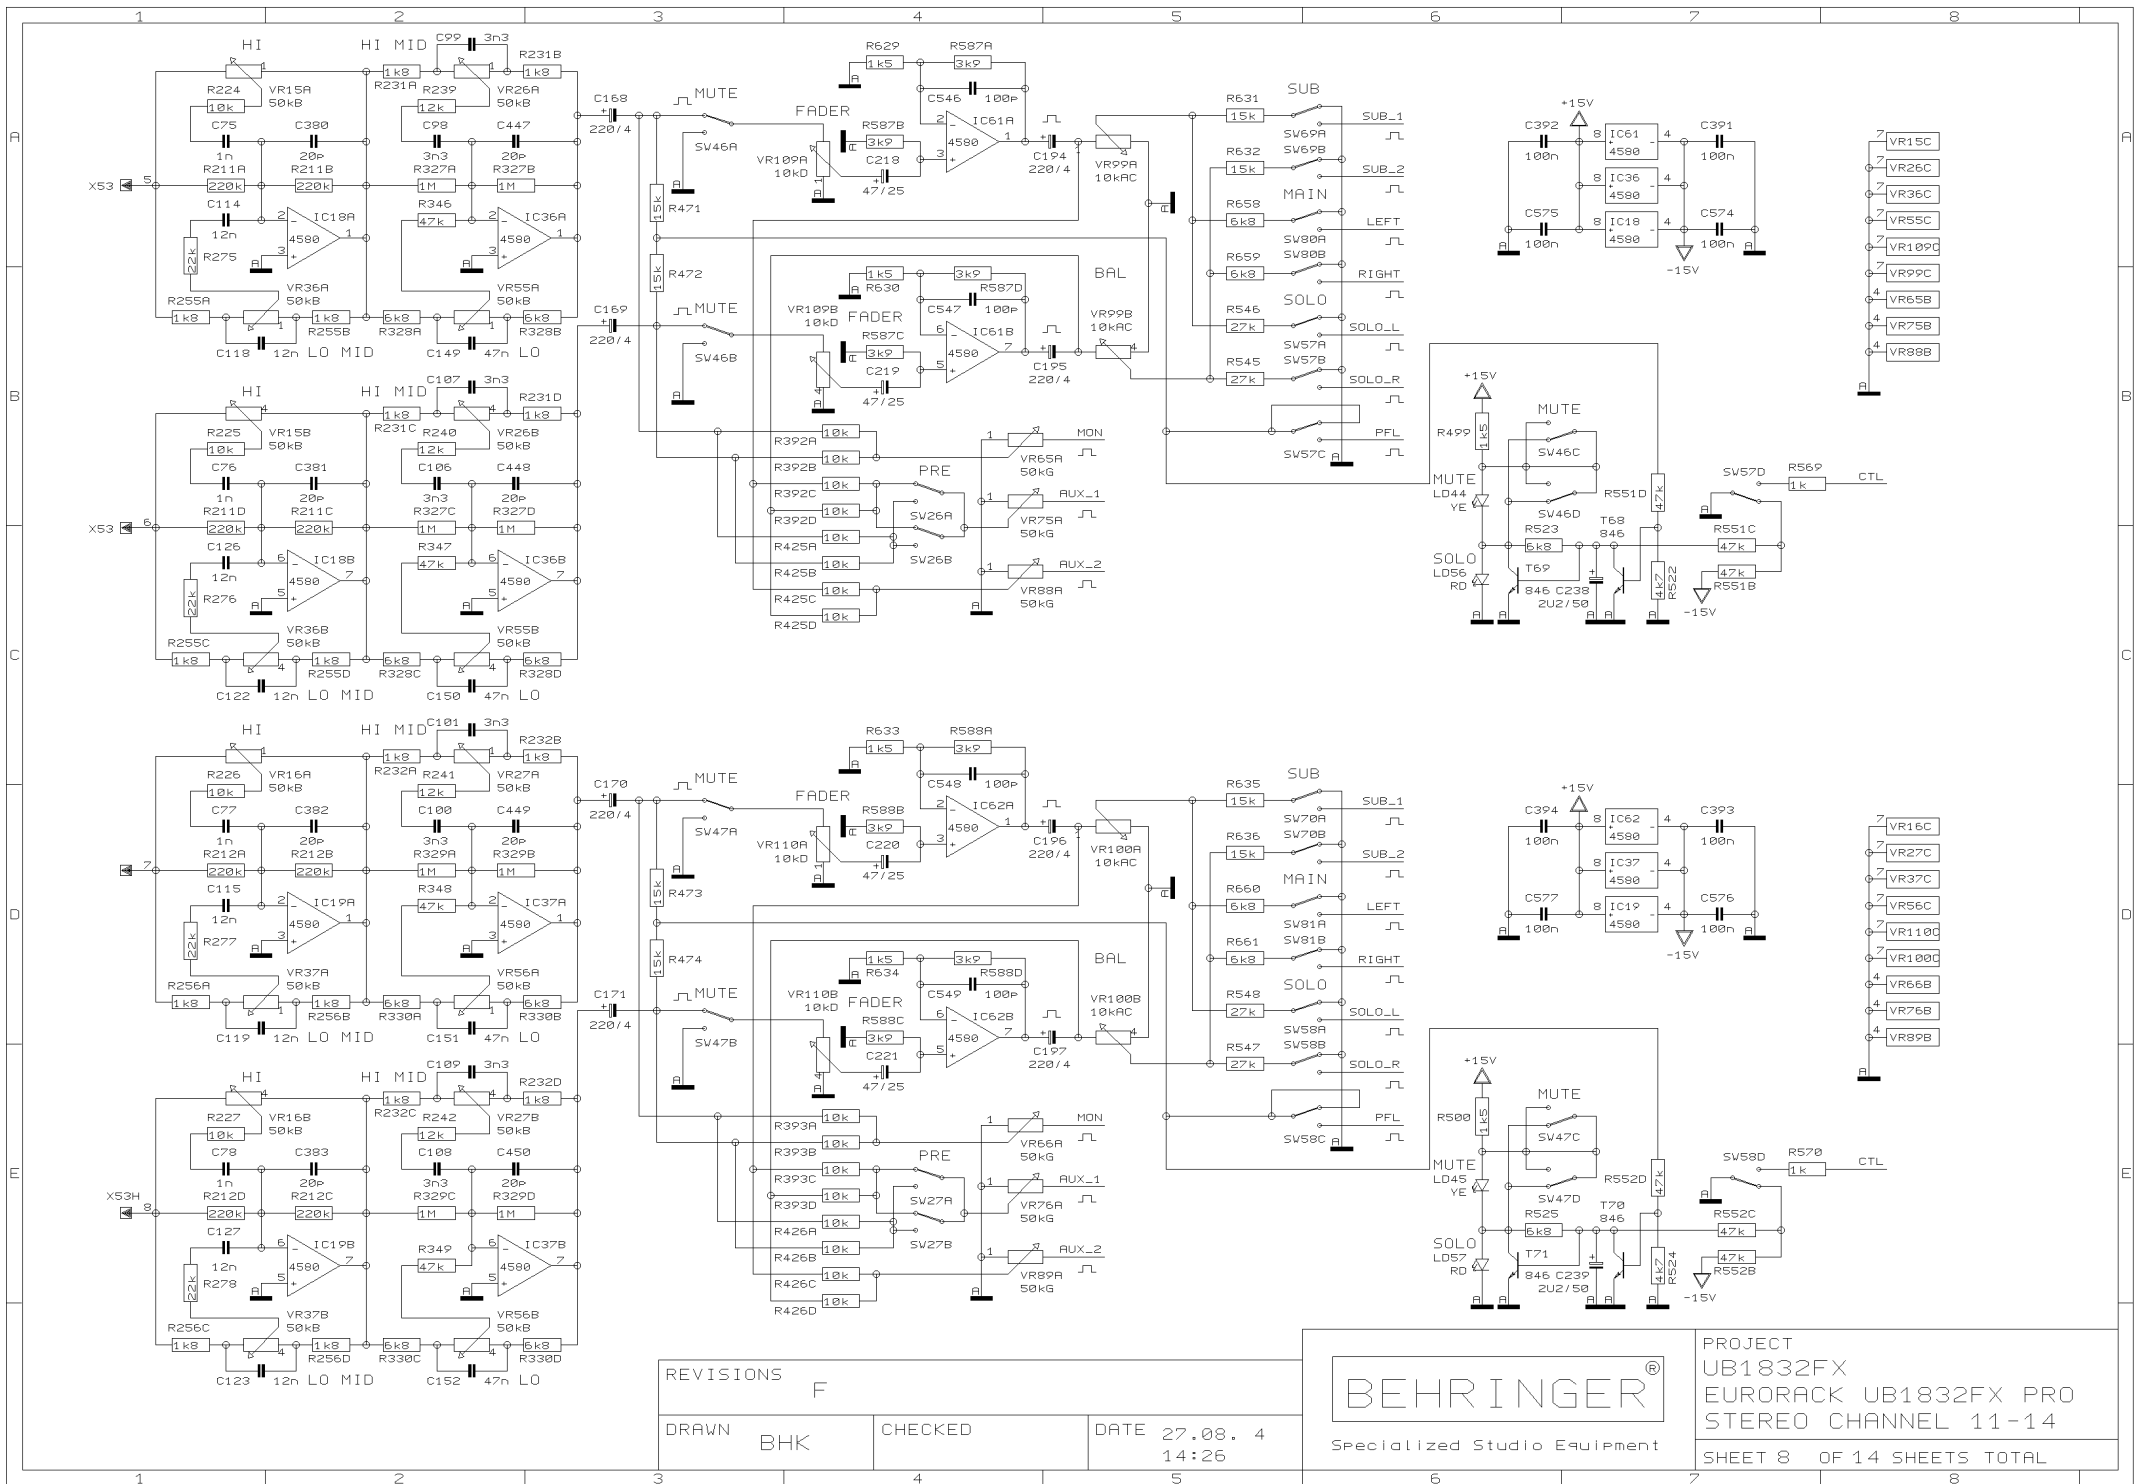

PROJECT
UB1832FX
EURORACK UB1832FX PRO
STEREO CHANNEL 7-10

SHEET 7 OF 14 SHEETS TOTAL

REVISIONS		
F		
DRAWN	BHK	CHECKED
DATE		27.08. 4
		14:26

PROJECT
UB1832FX
EURORACK UB1832FX PRO
STEREO CHANNEL 11-14
SHEET 8 OF 14 SHEETS TOTAL