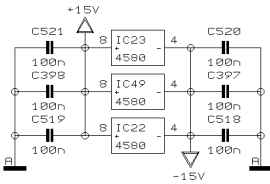

REVISIONS		F	
DRAWN	BHK	CHECKED	DATE 27.08. 4 14:26

PROJECT
UB1832FX
EURORACK UB1832FX PRO
CHANNEL 1 & 2
SHEET 4 OF 14 SHEETS TOTAL