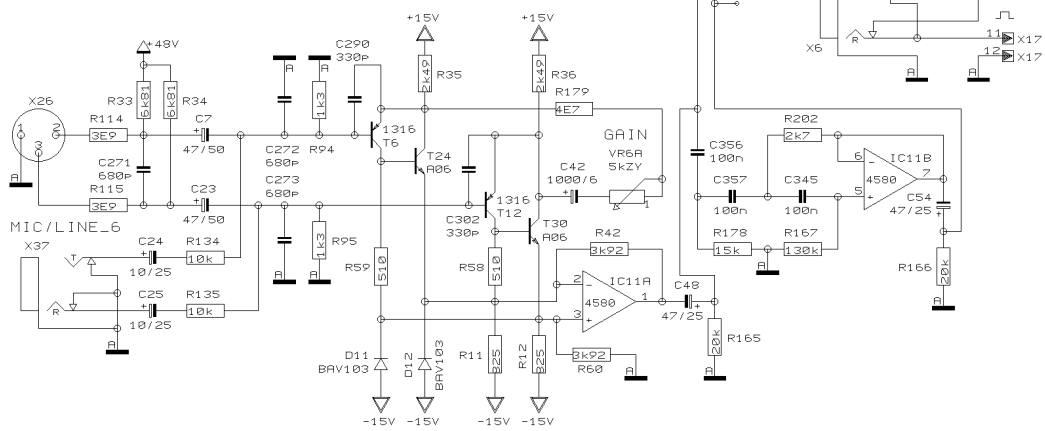

REVISIONS

F

DRAWN

BHK

CHECKED

DATE 27.08. 4
14:26

BEHRINGER®

Specialized Studio Equipment

PROJECT
UB1832FX
EURORACK UB1832FX PRO
MIC INPUT CH. 5-6

SHEET 2 OF 14 SHEETS TOTAL