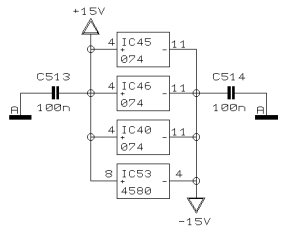

REVISIONS		F	
DRAWN	BHK	CHECKED	DATE 27.08. 4 14:26

PROJECT
UB1832FX
EUROPOWER
VOICE CANCELLER

SHEET 14 OF 14 SHEETS TOTAL