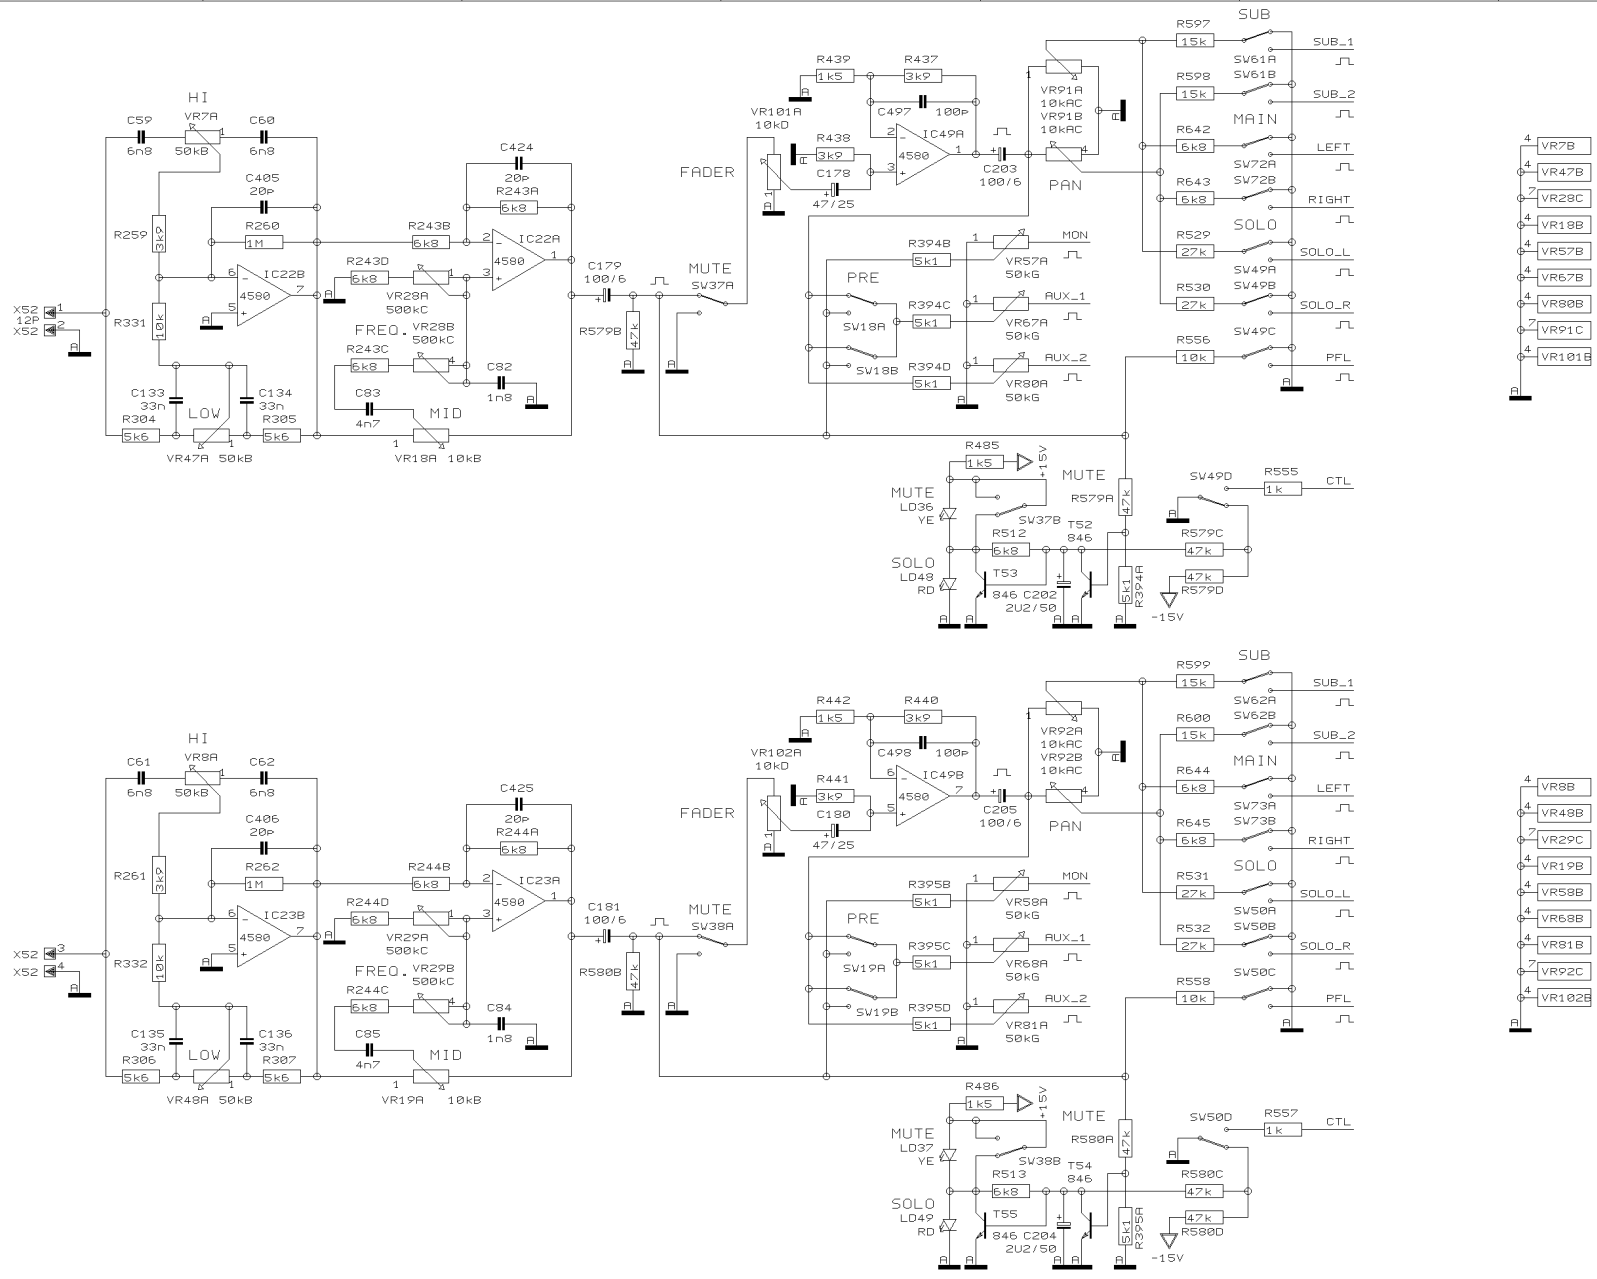

REVISIONS		F	
DRAWN	BHK	CHECKED	DATE 27.08. 4 14:26

PROJECT
UB1832FX
EURORACK UB1832FX PRO
CHANNEL 1 & 2
SHEET 4 OF 14 SHEETS TOTAL