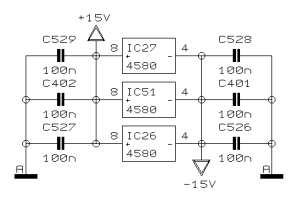

REVISIONS		F	
DRAWN	BHK	CHECKED	DATE 27.08. 4 14:26

PROJECT
UB1832FX
EURORACK UB1832FX PRO
CHANNEL 5 & 6
SHEET 6 OF 14 SHEETS TOTAL