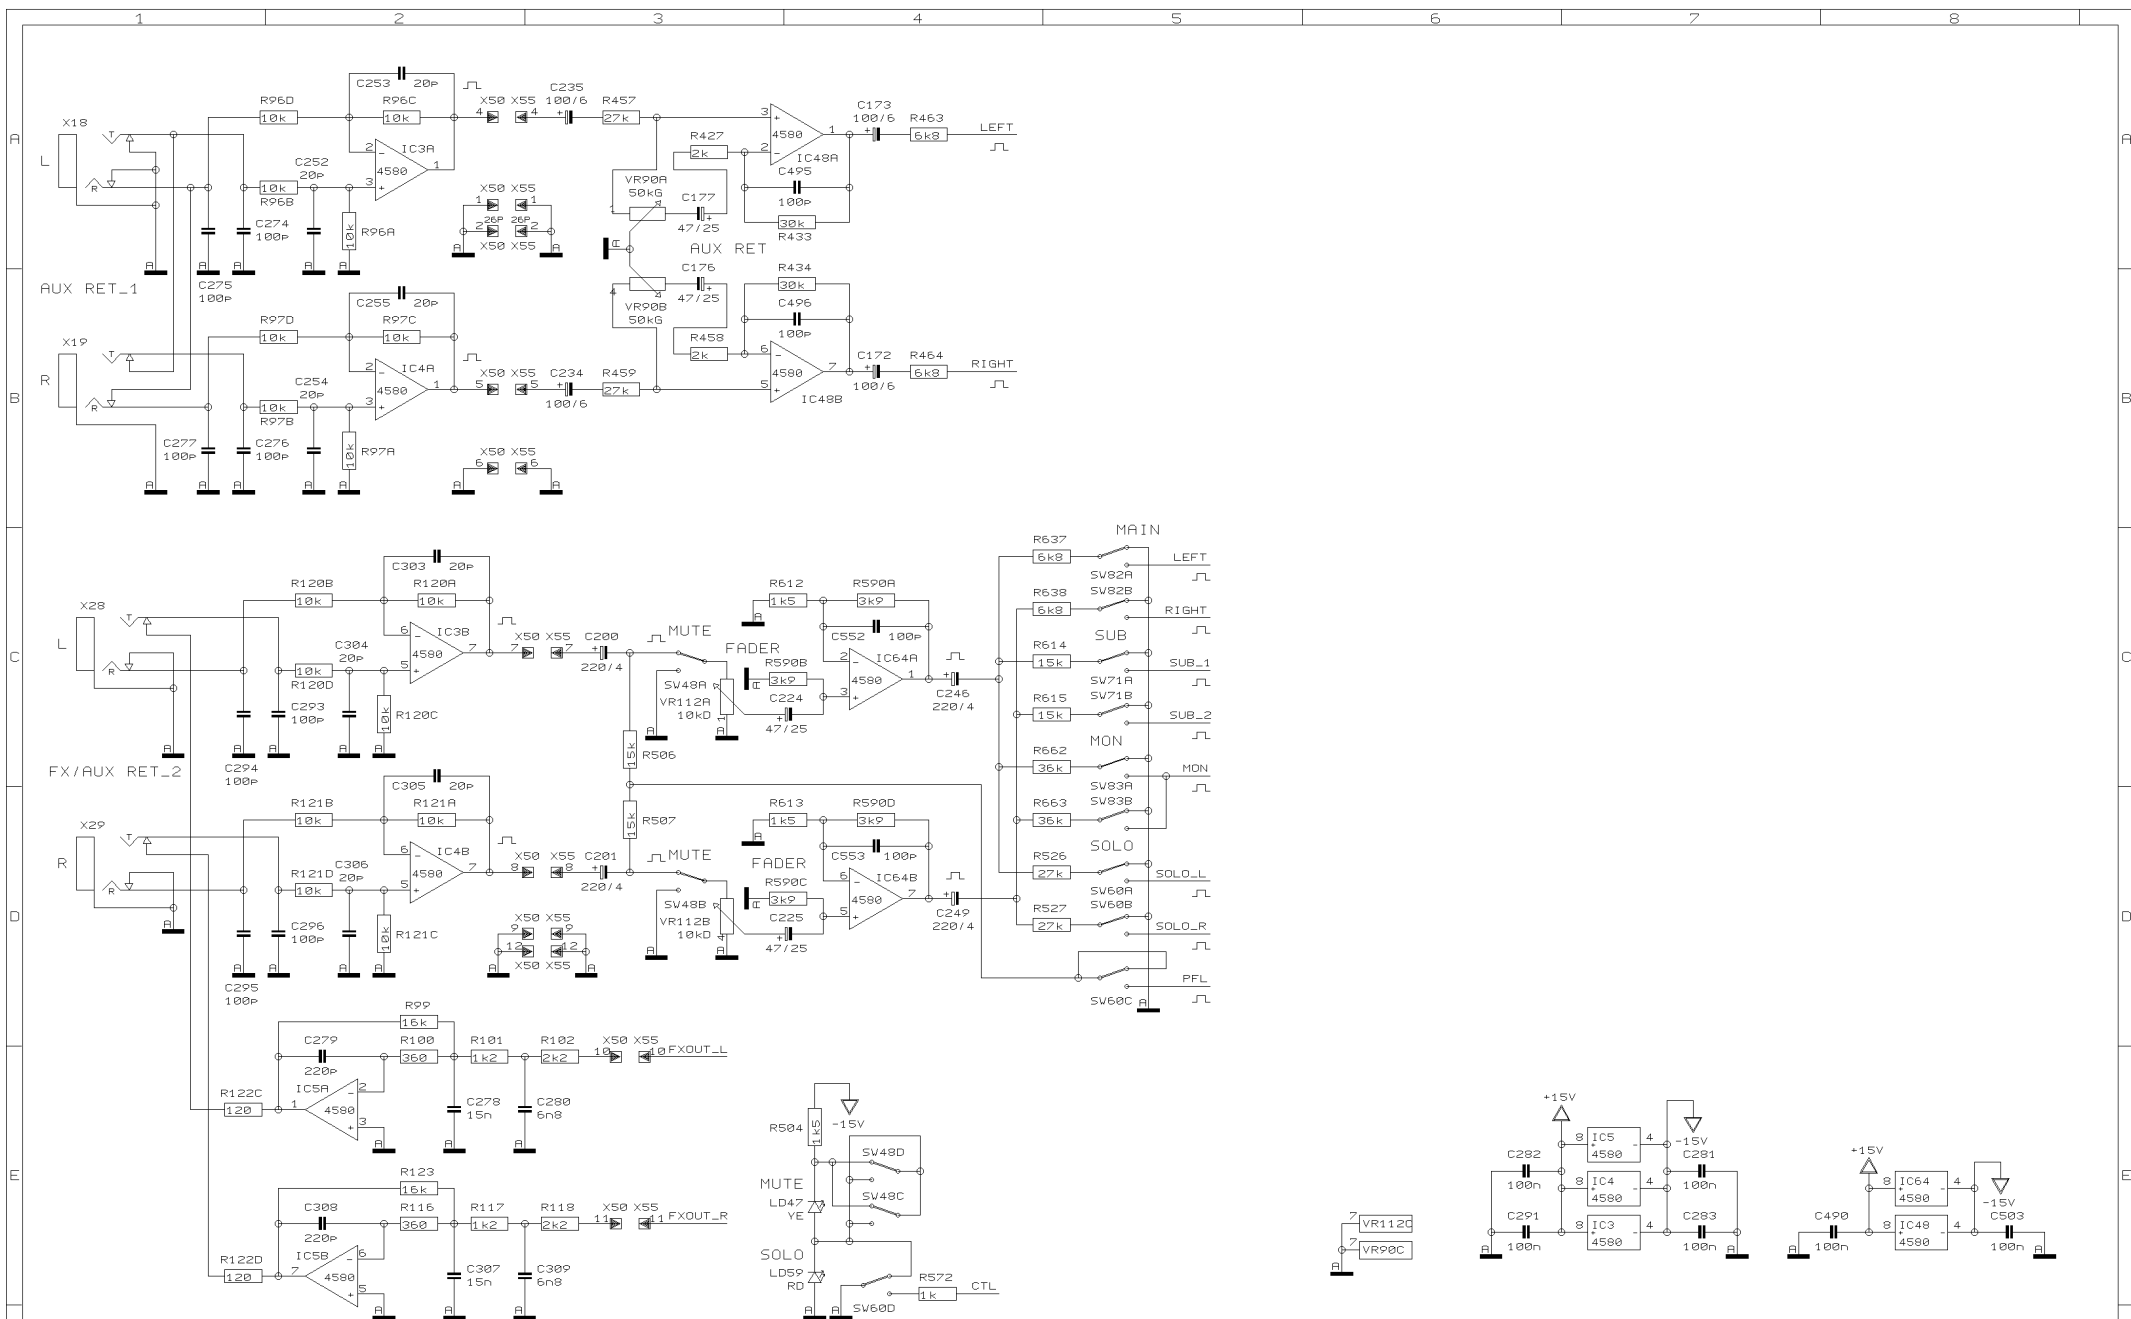

PROJECT
UB1832FX
EURORACK UB1832FX PRO
STEREO CHANNEL 7-10

SHEET 7 OF 14 SHEETS TOTAL

REVISIONS		
F		
DRAWN	BHK	CHECKED
DATE		27.08. 4
		14:26

PROJECT
UB1832FX
EURORACK UB1832FX PRO
STEREO CHANNEL 11-14
SHEET 8 OF 14 SHEETS TOTAL