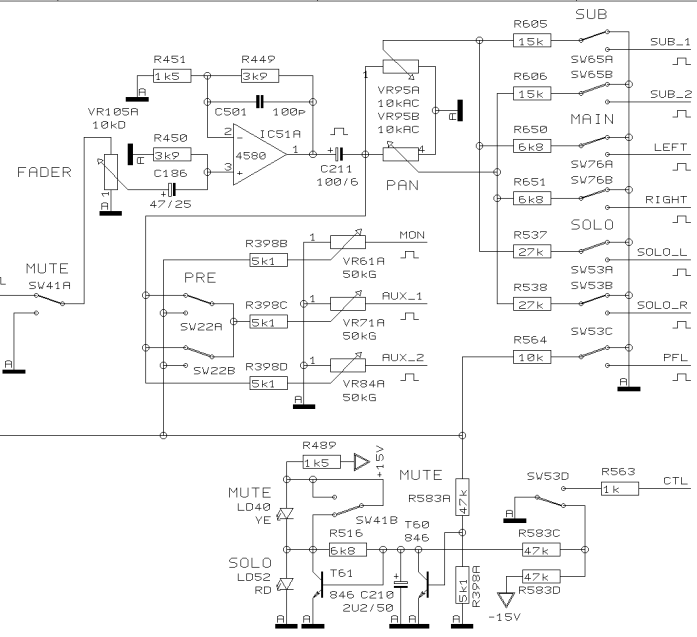

REVISIONS		F	
DRAWN	BHK	CHECKED	DATE 27.08. 4 14:26

PROJECT
UB1832FX
EURORACK UB1832FX PRO
CHANNEL 5 & 6
SHEET 6 OF 14 SHEETS TOTAL