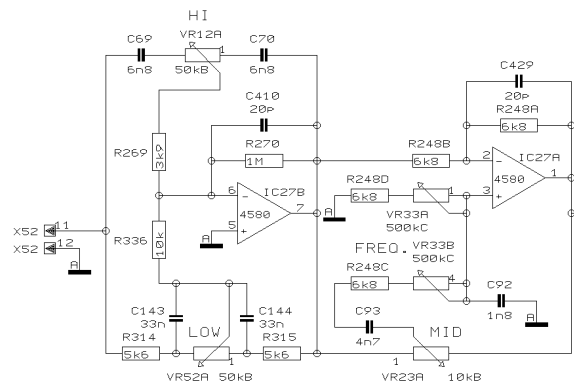

REVISIONS		F	
DRAWN	BHK	CHECKED	DATE 27.08. 4 14:26

PROJECT
UB1832FX
EURORACK UB1832FX PRO
CHANNEL 5 & 6
SHEET 6 OF 14 SHEETS TOTAL