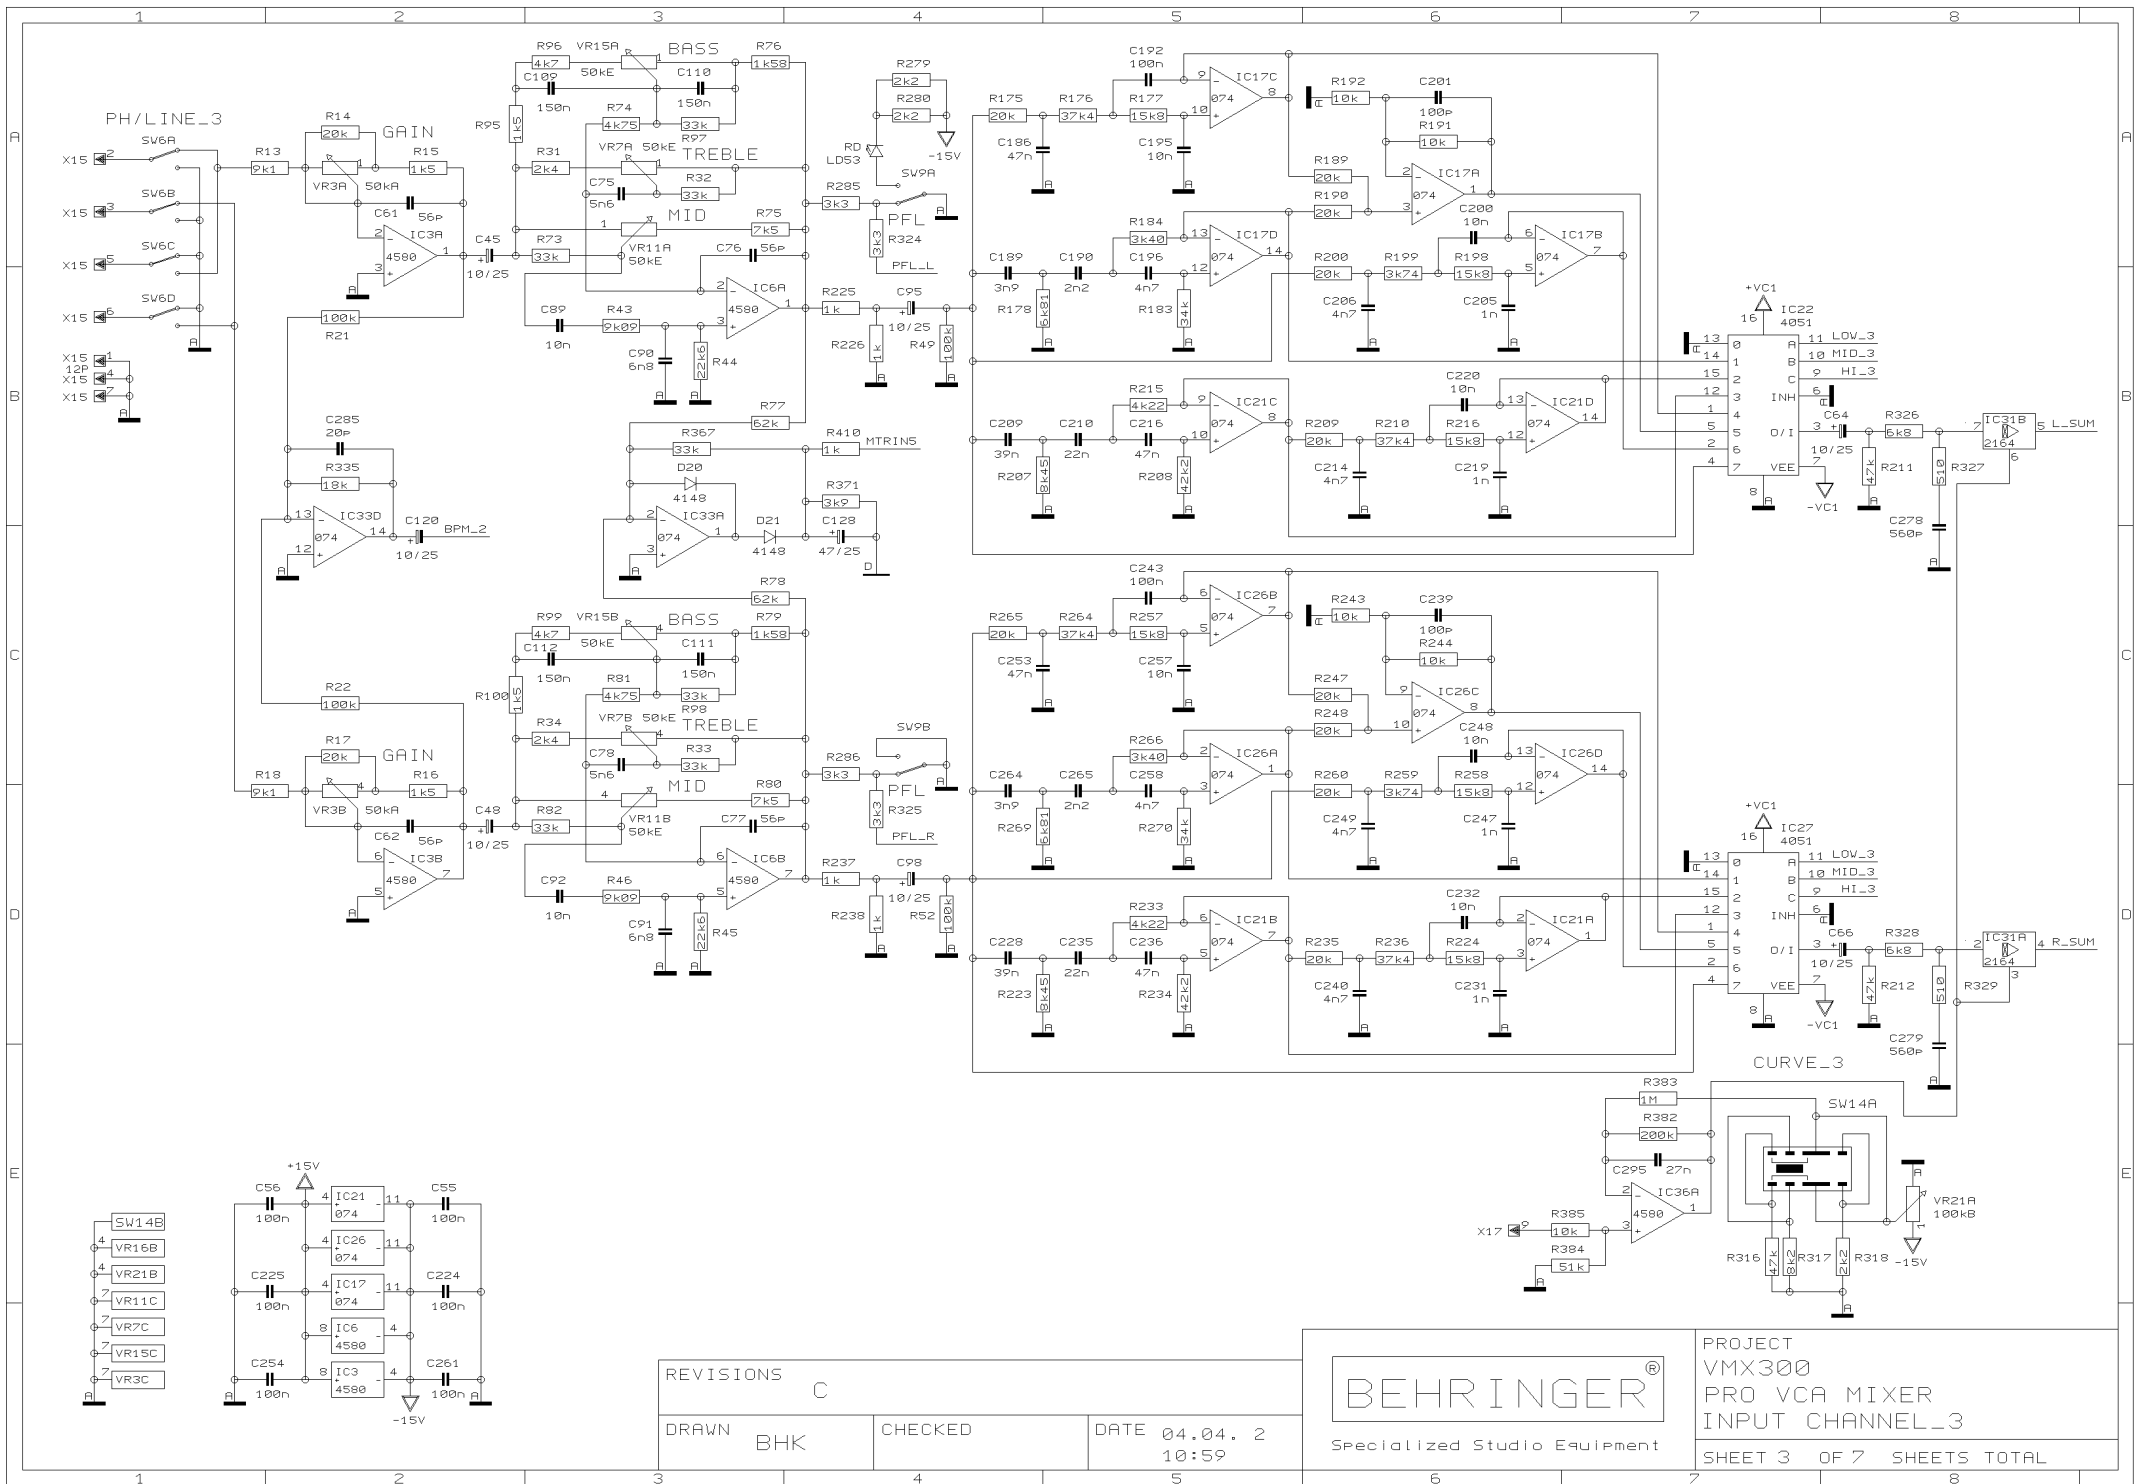

REVISIONS C (140501)

DRAWN BHK

CHECKED

DATE 04.04. 2
10:58

PROJECT
VMX300
PRO VCA MIXER
INPUT CHANNEL_1

SHEET 1 OF 7 SHEETS TOTAL

REVISIONS C

DRAWN BHK

CHECKED

DATE 04.04. 2
10:58

BEHRINGER
Specialized Studio Equipment

PROJECT
VMX300
PRO VCA MIXER
INPUT CHANNEL_2

SHEET 2 OF 7 SHEETS TOTAL

REVISIONS C

DRAWN BHK

CHECKED

DATE 04.04. 2
10:59

PROJECT
VMX300
PRO VCA MIXER
INPUT CHANNEL_3

SHEET 3 OF 7 SHEETS TOTAL

- 4 VR17B
- 7 VR18C
- 7 VR22C
- 7 VR8C
- 7 VR4C
- 7 VR12C

REVISIONS		C	
DRAWN	BHK	CHECKED	
DATE		04.04. 2	
		11:00	

PROJECT
VMX300
PRO VCA MIXER
MAIN SECTION
SHEET 5 OF 7 SHEETS TOTAL

REVISIONS
C

DRAWN BHK

CHECKED

DATE 04.04. 2
11:00

PROJECT
VMX300
PRO VCA MIXER
BEAT COUNTER / VU
SHEET 6 OF 7 SHEETS TOTAL

REVISIONS		C	
DRAWN	BHK	CHECKED	DATE 04.04. 2 11:01