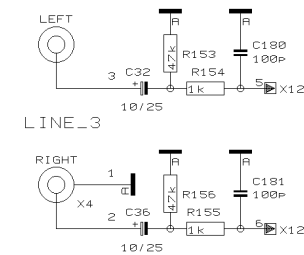

PROJECT
VMX300
PRO VCA MIXER
MAIN SECTION
SHEET 5 OF 7 SHEETS TOTAL

REVISIONS
C

DRAWN BHK

CHECKED

DATE 04.04. 2
11:00

PROJECT
VMX300
PRO VCA MIXER
BEAT COUNTER / VU
SHEET 6 OF 7 SHEETS TOTAL

REVISIONS		C	
DRAWN	BHK	CHECKED	DATE 04.04. 2 11:01