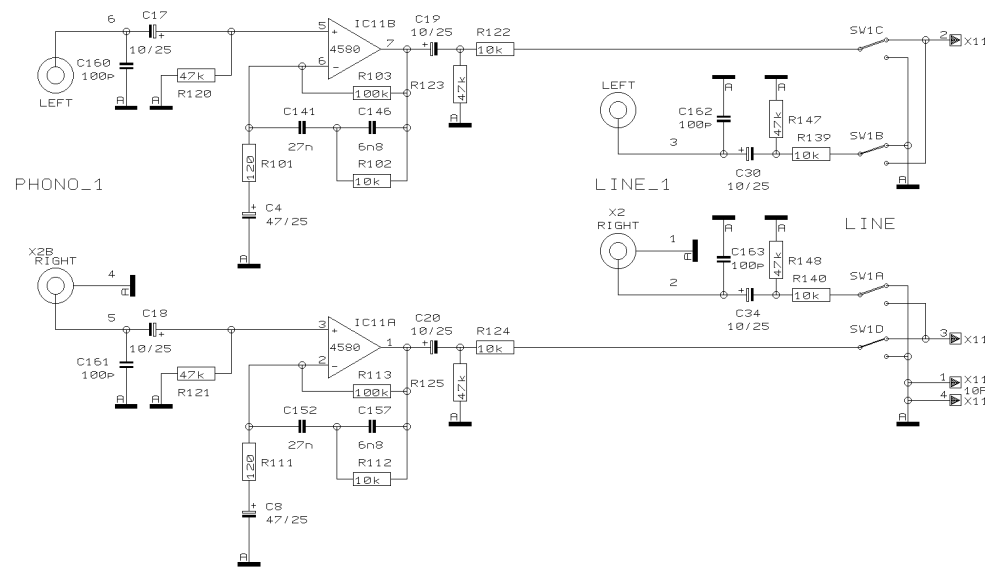

DATE 04.04. 2
10:59

PROJECT
VMX300
PRO VCA MIXER
INPUT CHANNEL_3

SHEET 3 OF 7 SHEETS TOTAL

- 4 VR17B
- 7 VR18C
- 7 VR22C
- 7 VR8C
- 7 VR4C
- 7 VR12C

REVISIONS		C	
DRAWN	BHK	CHECKED	
DATE		04.04. 2	
		11:00	

PROJECT
VMX300
PRO VCA MIXER
MAIN SECTION
SHEET 5 OF 7 SHEETS TOTAL

REVISIONS
C

DRAWN BHK

CHECKED

DATE 04.04. 2
11:00

PROJECT
VMX300
PRO VCA MIXER
BEAT COUNTER / VU
SHEET 6 OF 7 SHEETS TOTAL

REVISIONS		C	
DRAWN	BHK	CHECKED	DATE 04.04. 2 11:01