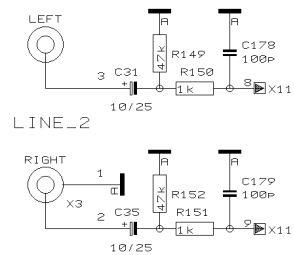

DATE 04.04. 2
10:59

PROJECT
VMX300
PRO VCA MIXER
INPUT CHANNEL_3

SHEET 3 OF 7 SHEETS TOTAL

- 4 VR17B
- 7 VR18C
- 7 VR22C
- 7 VR8C
- 7 VR4C
- 7 VR12C

REVISIONS		C	
DRAWN	BHK	CHECKED	
DATE		04.04. 2	
		11:00	

PROJECT
VMX300
PRO VCA MIXER
MAIN SECTION
SHEET 5 OF 7 SHEETS TOTAL

REVISIONS
C

DRAWN BHK

CHECKED

DATE 04.04. 2
11:00

PROJECT
VMX300
PRO VCA MIXER
BEAT COUNTER / VU
SHEET 6 OF 7 SHEETS TOTAL

REVISIONS		C	
DRAWN	BHK	CHECKED	DATE 04.04. 2 11:01