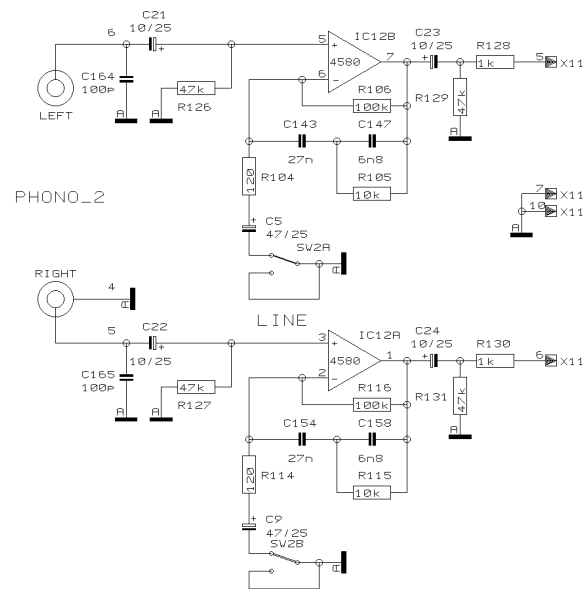

DATE 04.04. 2
10:59

PROJECT
VMX300
PRO VCA MIXER
INPUT CHANNEL_3

SHEET 3 OF 7 SHEETS TOTAL

- 4 VR17B
- 7 VR18C
- 7 VR22C
- 7 VR8C
- 7 VR4C
- 7 VR12C

REVISIONS		C	
DRAWN	BHK	CHECKED	
DATE		04.04. 2	
		11:00	

PROJECT
VMX300
PRO VCA MIXER
MAIN SECTION
SHEET 5 OF 7 SHEETS TOTAL

REVISIONS
C

DRAWN BHK

CHECKED

DATE 04.04. 2
11:00

PROJECT
VMX300
PRO VCA MIXER
BEAT COUNTER / VU
SHEET 6 OF 7 SHEETS TOTAL

REVISIONS		C	
DRAWN	BHK	CHECKED	DATE 04.04. 2 11:01