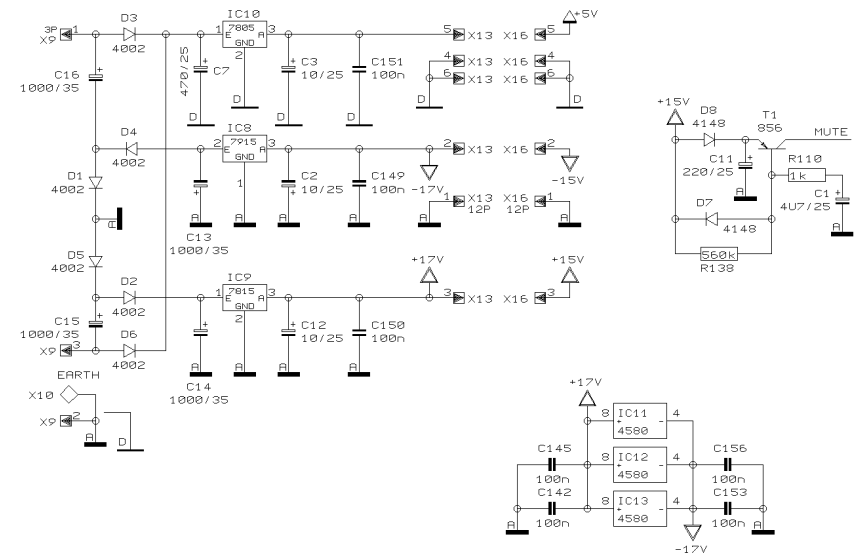

DATE 04.04. 2
10:59

PROJECT
VMX300
PRO VCA MIXER
INPUT CHANNEL_3

SHEET 3 OF 7 SHEETS TOTAL

- 4 VR17B
- 7 VR18C
- 7 VR22C
- 7 VR8C
- 7 VR4C
- 7 VR12C

REVISIONS		C	
DRAWN	BHK	CHECKED	
DATE		04.04. 2	
		11:00	

PROJECT
VMX300
PRO VCA MIXER
MAIN SECTION
SHEET 5 OF 7 SHEETS TOTAL

REVISIONS
C

DRAWN BHK

CHECKED

DATE 04.04. 2
11:00

PROJECT
VMX300
PRO VCA MIXER
BEAT COUNTER / VU
SHEET 6 OF 7 SHEETS TOTAL

REVISIONS		C	
DRAWN	BHK	CHECKED	DATE 04.04. 2 11:01