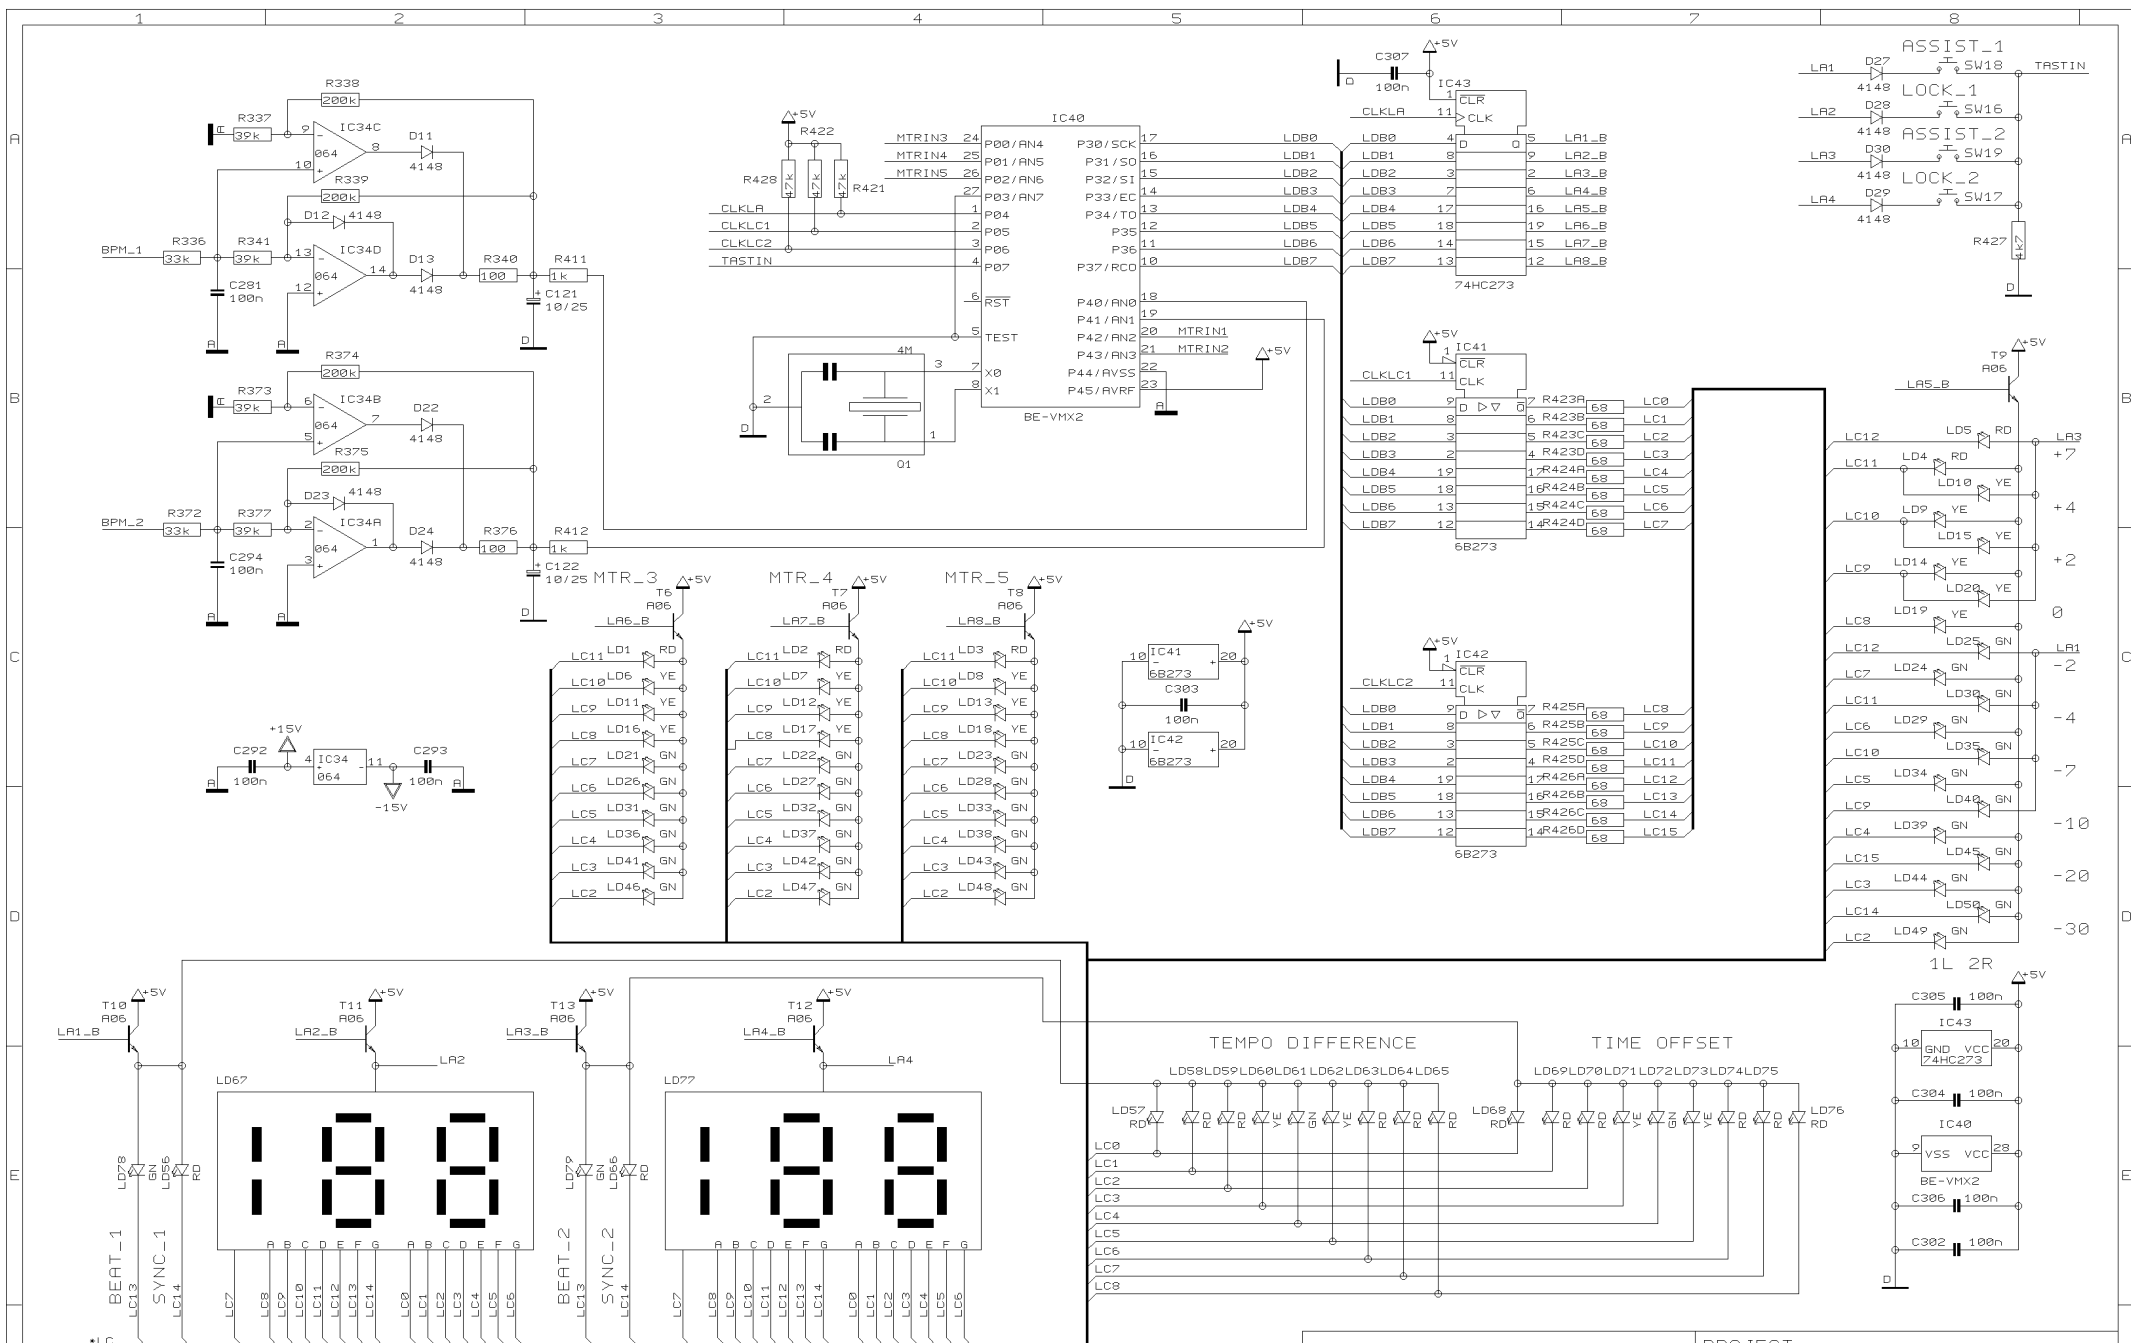

DATE 04.04. 2
10:59

PROJECT
VMX300
PRO VCA MIXER
INPUT CHANNEL_3

SHEET 3 OF 7 SHEETS TOTAL

- 4 VR17B
- 7 VR18C
- 7 VR22C
- 7 VR8C
- 7 VR4C
- 7 VR12C

REVISIONS		C	
DRAWN	BHK	CHECKED	
DATE		04.04. 2	
		11:00	

PROJECT
VMX300
PRO VCA MIXER
MAIN SECTION
SHEET 5 OF 7 SHEETS TOTAL

REVISIONS
C

DRAWN BHK

CHECKED

DATE 04.04. 2
11:00

PROJECT
VMX300
PRO VCA MIXER
BEAT COUNTER / VU
SHEET 6 OF 7 SHEETS TOTAL

REVISIONS		C	
DRAWN	BHK	CHECKED	DATE 04.04. 2 11:01