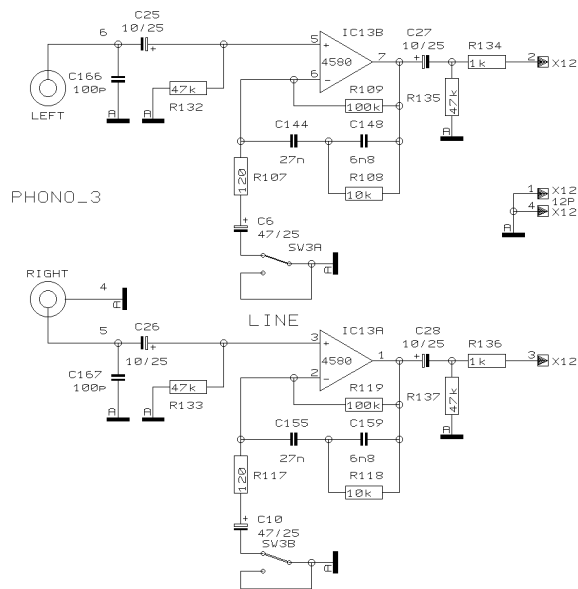

DATE 04.04. 2
10:59

PROJECT
VMX300
PRO VCA MIXER
INPUT CHANNEL_3

SHEET 3 OF 7 SHEETS TOTAL

- 4 VR17B
- 7 VR18C
- 7 VR22C
- 7 VR8C
- 7 VR4C
- 7 VR12C

REVISIONS		C	
DRAWN	BHK	CHECKED	
DATE		04.04. 2	
		11:00	

PROJECT
VMX300
PRO VCA MIXER
MAIN SECTION
SHEET 5 OF 7 SHEETS TOTAL

REVISIONS
C

DRAWN BHK

CHECKED

DATE 04.04. 2
11:00

PROJECT
VMX300
PRO VCA MIXER
BEAT COUNTER / VU
SHEET 6 OF 7 SHEETS TOTAL

REVISIONS		C	
DRAWN	BHK	CHECKED	DATE 04.04. 2 11:01