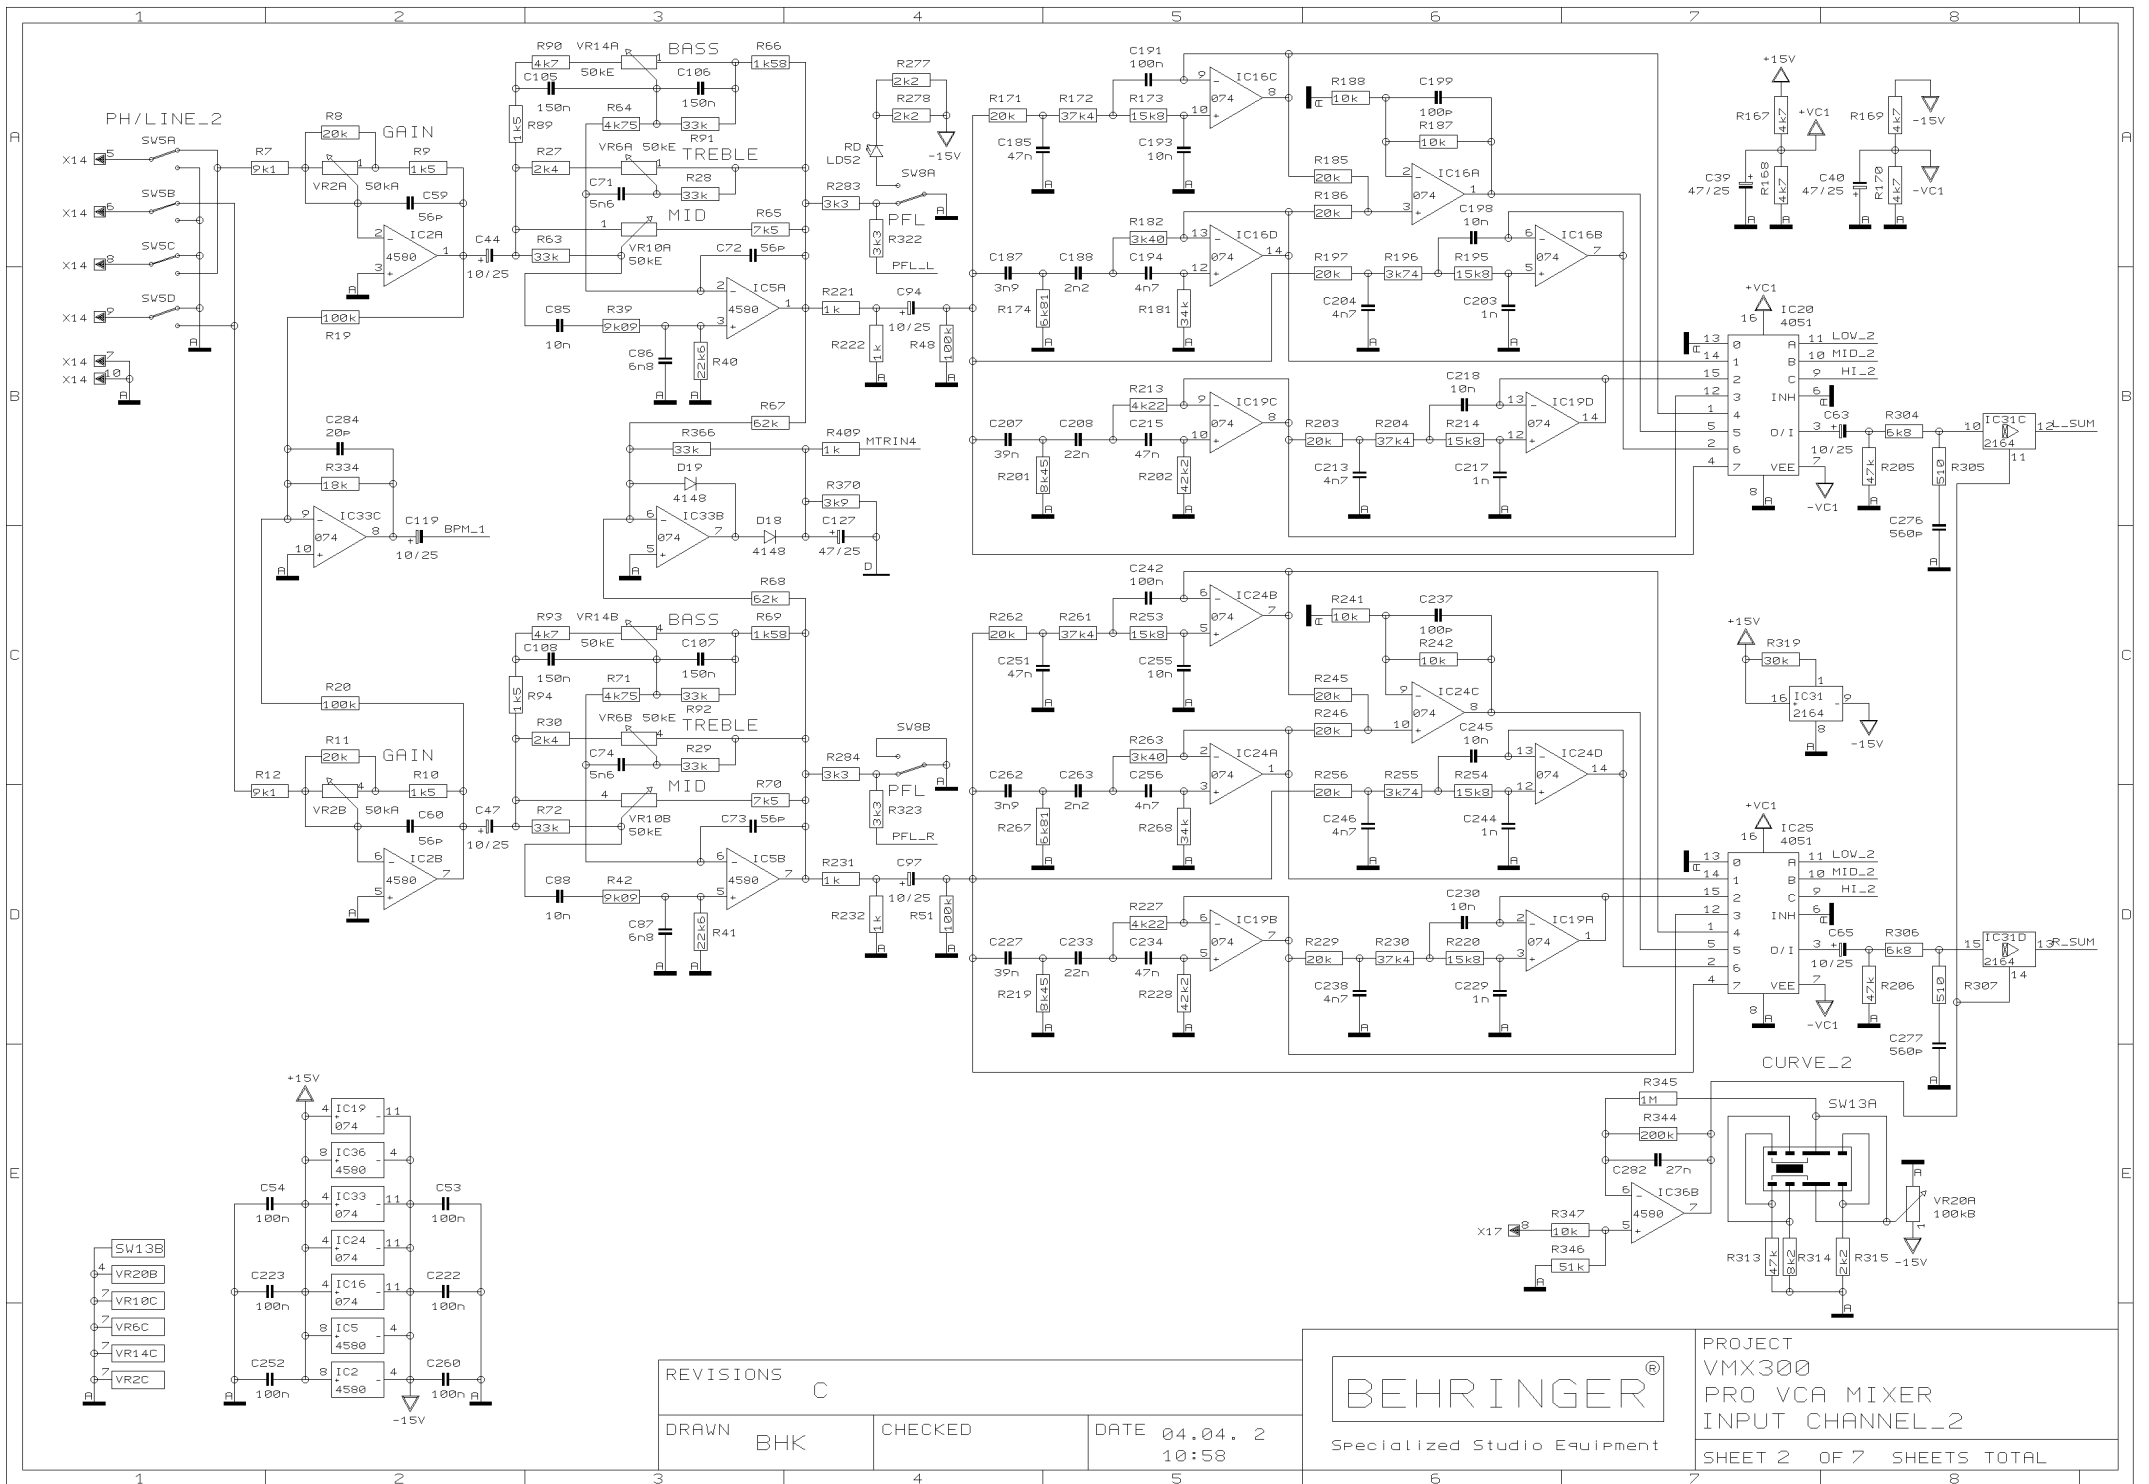

REVISIONS C (140501)

DRAWN BHK

CHECKED

DATE 04.04. 2
10:58

PROJECT
VMX300
PRO VCA MIXER
INPUT CHANNEL_1

SHEET 1 OF 7 SHEETS TOTAL

REVISIONS C

DRAWN BHK

CHECKED

DATE 04.04. 2
10:58

BEHRINGER
Specialized Studio Equipment

PROJECT
VMX300
PRO VCA MIXER
INPUT CHANNEL_2

SHEET 2 OF 7 SHEETS TOTAL

REVISIONS C

DRAWN BHK

CHECKED

DATE 04.04. 2
10:59

PROJECT
VMX300
PRO VCA MIXER
INPUT CHANNEL_3

SHEET 3 OF 7 SHEETS TOTAL

- 4 VR17B
- 7 VR18C
- 7 VR22C
- 7 VR8C
- 7 VR4C
- 7 VR12C

REVISIONS		C	
DRAWN	BHK	CHECKED	
DATE		04.04. 2	
		11:00	

PROJECT
VMX300
PRO VCA MIXER
MAIN SECTION
SHEET 5 OF 7 SHEETS TOTAL

REVISIONS
C

DRAWN BHK

CHECKED

DATE 04.04. 2
11:00

PROJECT
VMX300
PRO VCA MIXER
BEAT COUNTER / VU
SHEET 6 OF 7 SHEETS TOTAL

REVISIONS		C	
DRAWN	BHK	CHECKED	DATE 04.04. 2 11:01