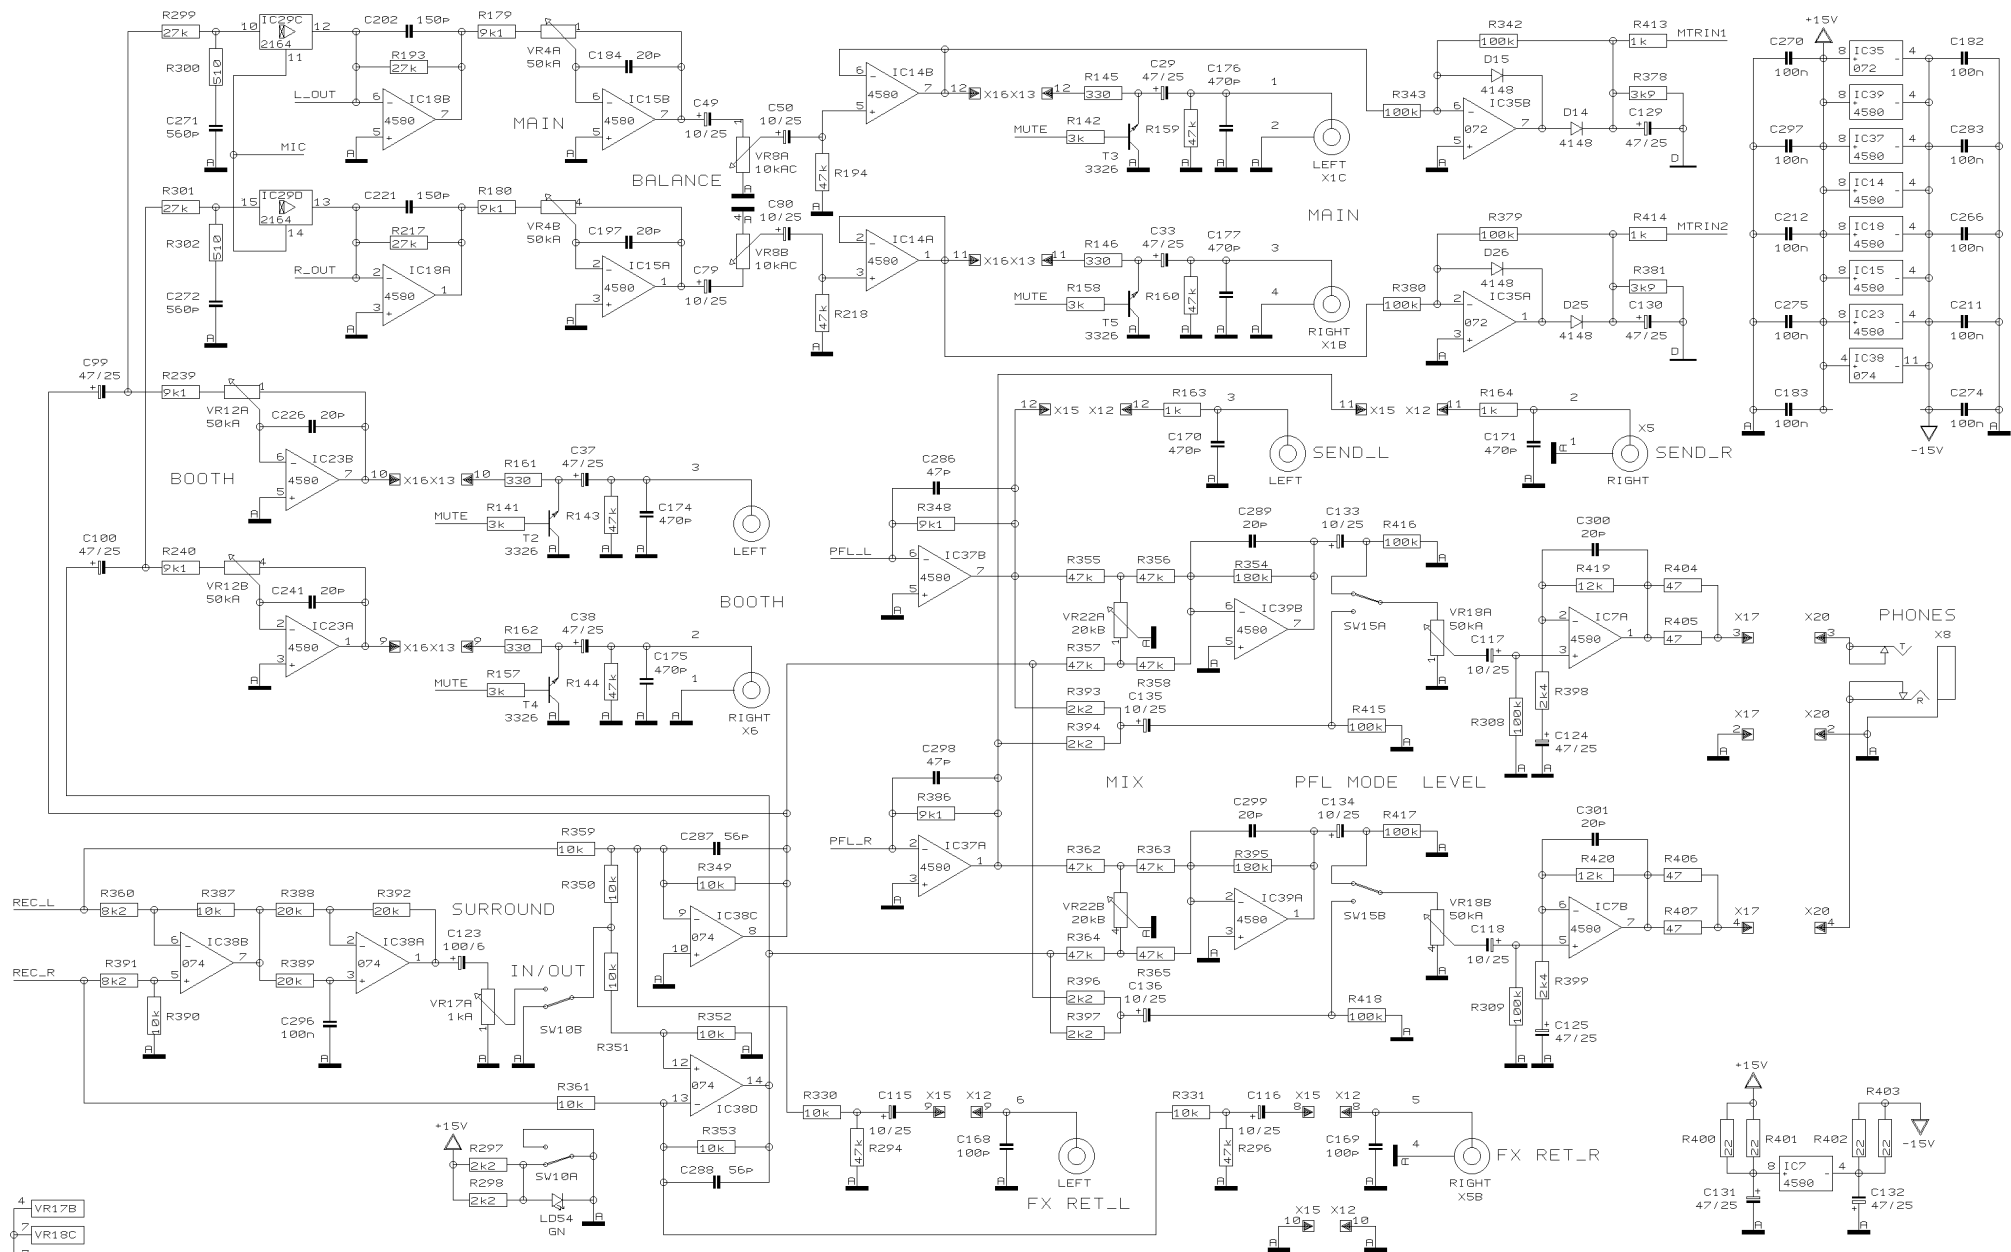

REVISIONS C (140501)

DRAWN BHK

CHECKED

DATE 04.04. 2
10:58

PROJECT
VMX300
PRO VCA MIXER
INPUT CHANNEL_1

SHEET 1 OF 7 SHEETS TOTAL

REVISIONS C

DRAWN BHK

CHECKED

DATE 04.04. 2
10:58

BEHRINGER
Specialized Studio Equipment

PROJECT
VMX300
PRO VCA MIXER
INPUT CHANNEL_2

SHEET 2 OF 7 SHEETS TOTAL

REVISIONS C

DRAWN BHK

CHECKED

DATE 04.04. 2
10:59

PROJECT
VMX300
PRO VCA MIXER
INPUT CHANNEL_3

SHEET 3 OF 7 SHEETS TOTAL

- 4 VR17B
- 7 VR18C
- 7 VR22C
- 7 VR8C
- 7 VR4C
- 7 VR12C

REVISIONS		C	
DRAWN	BHK	CHECKED	
DATE		04.04. 2	
		11:00	

PROJECT
VMX300
PRO VCA MIXER
MAIN SECTION
SHEET 5 OF 7 SHEETS TOTAL

REVISIONS
C

DRAWN BHK

CHECKED

DATE 04.04. 2
11:00

PROJECT
VMX300
PRO VCA MIXER
BEAT COUNTER / VU
SHEET 6 OF 7 SHEETS TOTAL

REVISIONS		C	
DRAWN	BHK	CHECKED	DATE 04.04. 2 11:01