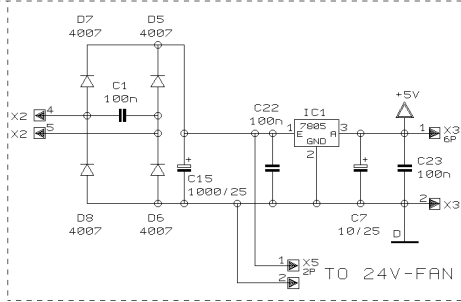

note:

REFDES	PMH518M	BXL1800 BX1800 BXR1800H	K3000FX
R4	51 ohms	150ohms	100ohms
R5	68 ohms	150ohms	100ohms

5V Circuitry -
NOT REQUIRED for BX1800 model

REVISIONS	H (01/06/07)		
DRAWN	SA	CHECKED	DATE 05.06.7 17:45

PROJECT	LPA1180
180W POWER AMP	
SCHEMATICS	
SHEET 1	OF 1 SHEETS TOTAL