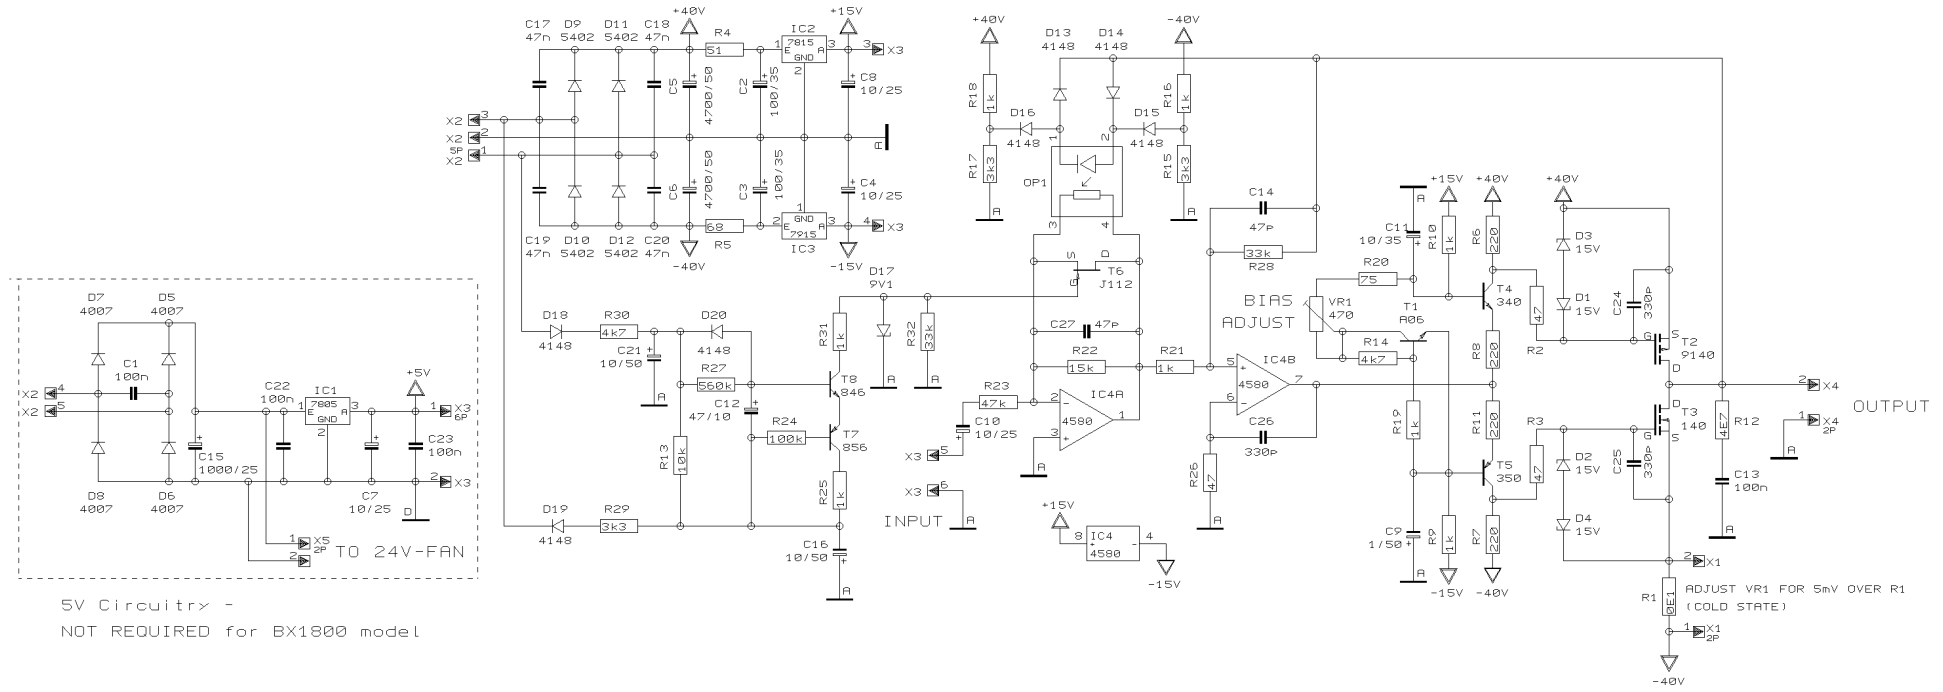

REVISIONS
D (18/08/05)

DRAWN
FB

CHECKED

DATE 09.08.7
8:39

BEHRINGER[®]

Specialized Studio Equipment

PROJECT
BX1800
PREAMPLIFIER
SCHEMATICS

SHEET 1 OF 1 SHEETS TOTAL

note:

REFDES	PMH518M	BXL1800 BX1800 BXR1800H	K3000FX
R4	51 ohms	150ohms	100ohms
R5	68 ohms	150ohms	100ohms

5V Circuitry -
NOT REQUIRED for BX1800 model

REVISIONS	H (01/06/07)		
DRAWN	SA	CHECKED	DATE 05.06.7 17:45

PROJECT	LPA1180
180W POWER AMP	
SCHEMATICS	
SHEET 1	OF 1 SHEETS TOTAL