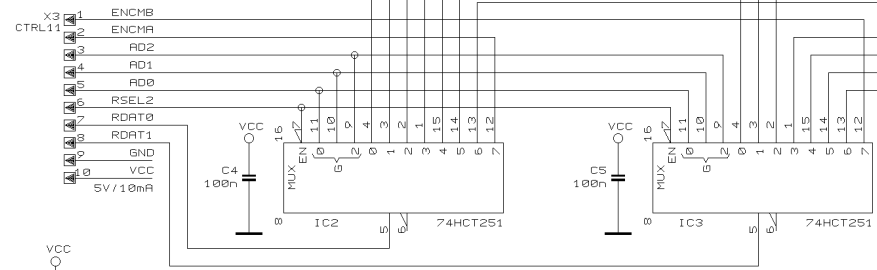

LCD CONTRAST

REVISIONS D (120500)

DRAWN JK

CHECKED

DATE 02.04. 2
13:54

PROJECT
CTRL12
MODEL DDX3216
MASTER ENCODER
SHEET 1 OF 1 SHEETS TOTAL