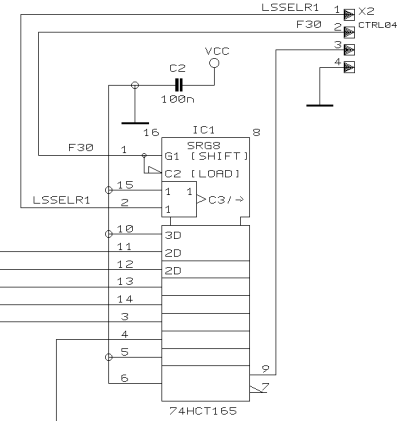

LCD CONTRAST

REVISIONS D (120500)

DRAWN JK

CHECKED

DATE 02.04. 2
13:54

PROJECT
CTRL12
MODEL DDX3216
MASTER ENCODER
SHEET 1 OF 1 SHEETS TOTAL