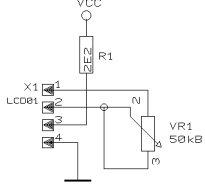

LCD CONTRAST

REVISIONS D (120500)

DRAWN JK

CHECKED

DATE 02.04. 2
13:54

PROJECT
CTRL12
MODEL DDX3216
MASTER ENCODER
SHEET 1 OF 1 SHEETS TOTAL