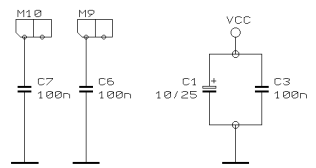

LCD CONTRAST

REVISIONS D (120500)

DRAWN JK

CHECKED

DATE 02.04. 2
13:54

PROJECT
CTRL12
MODEL DDX3216
MASTER ENCODER
SHEET 1 OF 1 SHEETS TOTAL