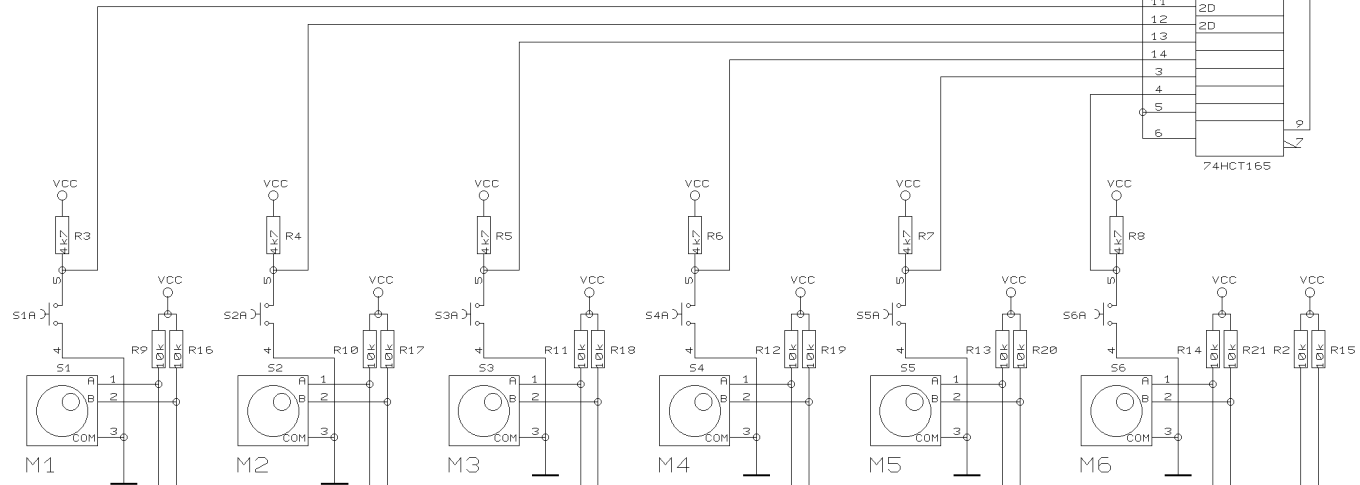

LCD CONTRAST

REVISIONS D (120500)

DRAWN JK

CHECKED

DATE 02.04. 2
13:54

PROJECT
CTRL12
MODEL DDX3216
MASTER ENCODER
SHEET 1 OF 1 SHEETS TOTAL