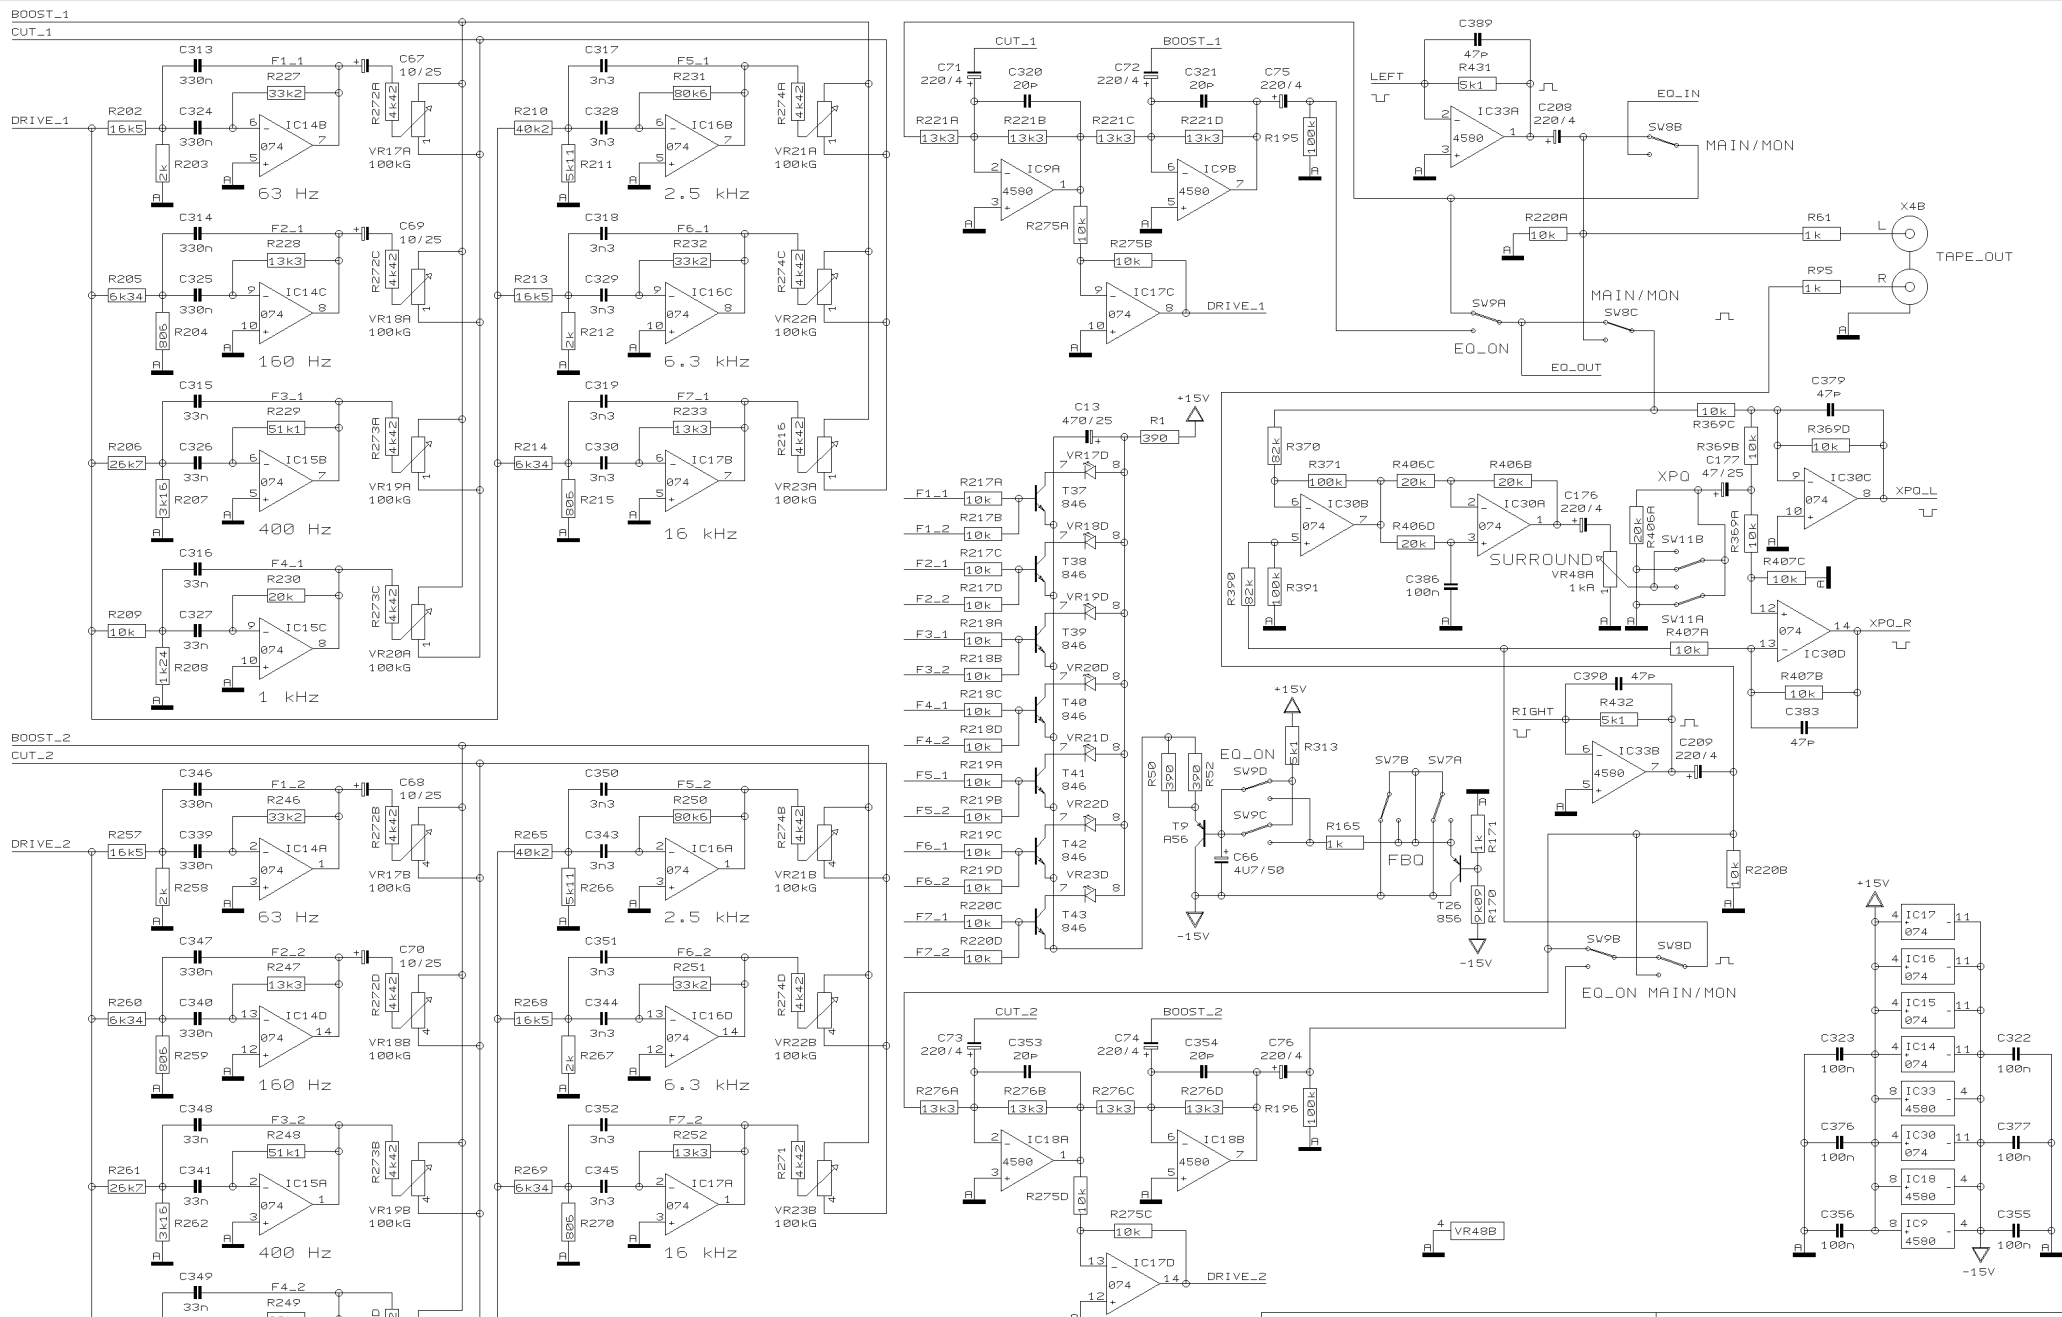

REVISIONS C

DRAWN SA

CHECKED

DATE 08.07.4 12:32

PROJECT
 PMX1000
 EUROPOWER
 SUBS/MON/FX/STBY/OUT
 SHEET 5 OF 8 SHEETS TOTAL

REVISIONS C

DRAWN SA

CHECKED

DATE 08.07. 4
12:33

PROJECT
PMX1000
EUROPOWER
GRAPHIC EQ / FBO / XPO
SHEET 6 OF 8 SHEETS TOTAL

REVISIONS C

DRAWN SA

CHECKED

DATE 08.07. 4
12:33

PROJECT
PMX1000
EUROPOWER
VOICE CANCELLER
SHEET 7 OF 8 SHEETS TOTAL