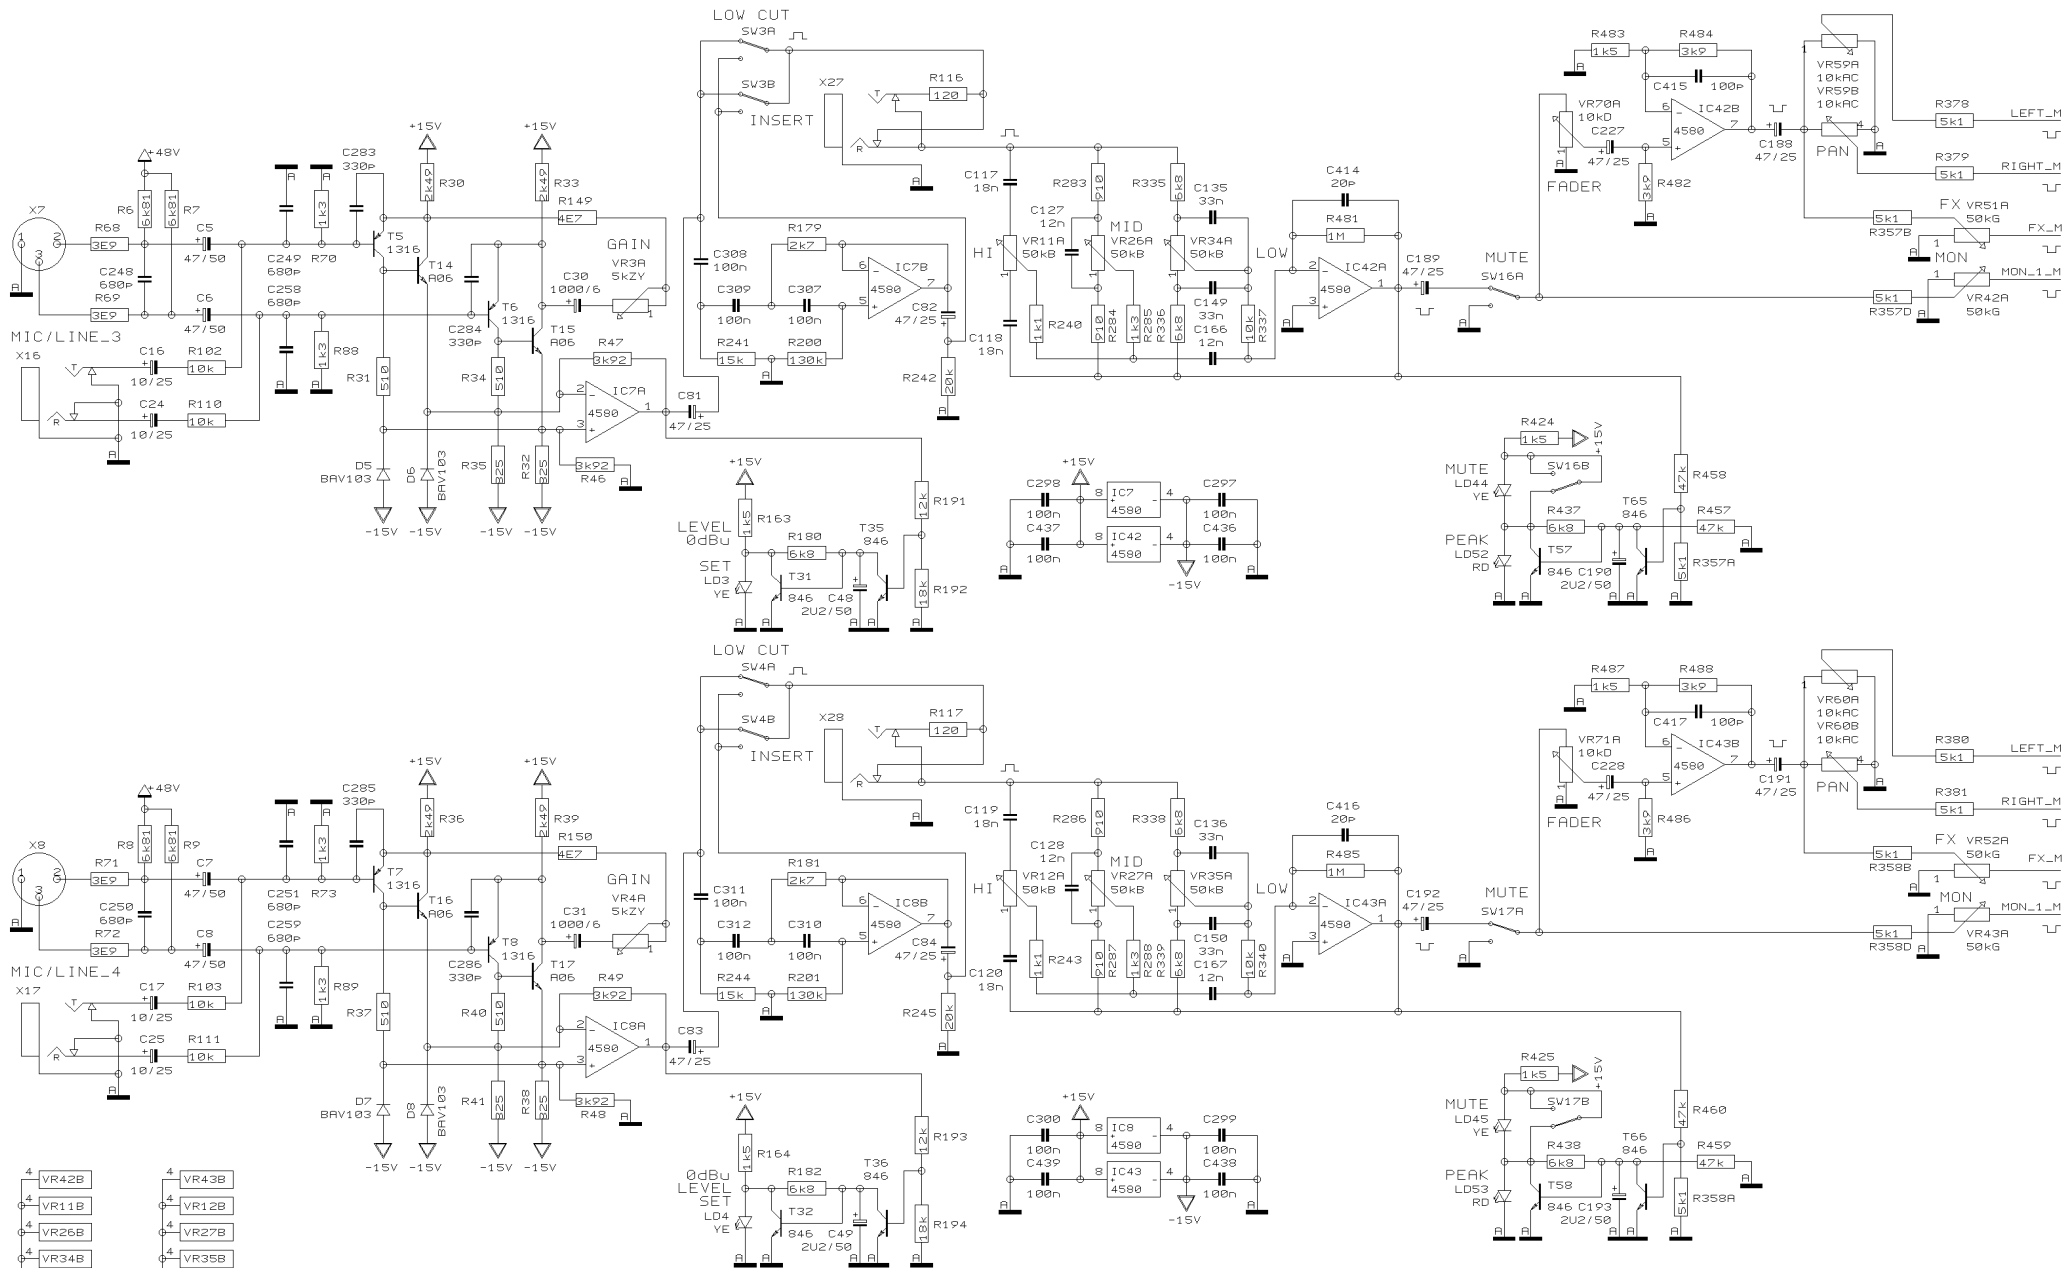

REVISIONS C (01/10/03)

DRAWN SA

CHECKED

DATE 08.07. 4
12:30

PROJECT
PMX1000
EUROPOWER
MONO CHANNEL 1-2
SHEET 1 OF 8 SHEETS TOTAL

- 4 VR42B
- 4 VR11B
- 4 VR26B
- 4 VR34B
- 4 VR51B
- 4 VR70B
- 4 VR59C
- 4 VR3B
- 4 VR43B
- 4 VR12B
- 4 VR27B
- 4 VR35B
- 4 VR52B
- 4 VR71B
- 4 VR60C
- 4 VR4B

REVISIONS

C

DRAWN SA

CHECKED

DATE 08.07. 4
12:31

BEHRINGER®

Specialized Studio Equipment

PROJECT
PMX1000
EUROPOWER
MONO CHANNEL 3-4

SHEET 2 OF 8 SHEETS TOTAL

REVISIONS C

DRAWN SA

CHECKED

DATE 08.07.4
12:31

PROJECT
PMX1000
EUROPOWER
STEREO CHANNEL 5-8
SHEET 3 OF 8 SHEETS TOTAL

REVISIONS		
C		
DRAWN	CHECKED	DATE
SA		08.07.4
		12:32

PROJECT
 PMX1000
 EUROPOWER
 STEREO CHANNEL 9-12
 SHEET 4 OF 8 SHEETS TOTAL

DATE 08.07. 4
12:33

PROJECT
PMX1000
EUROPOWER
GRAPHIC EQ / FBO / XPO
SHEET 6 OF 8 SHEETS TOTAL

REVISIONS C

DRAWN SA

CHECKED

DATE 08.07. 4
12:33

PROJECT
PMX1000
EUROPOWER
VOICE CANCELLER
SHEET 7 OF 8 SHEETS TOTAL