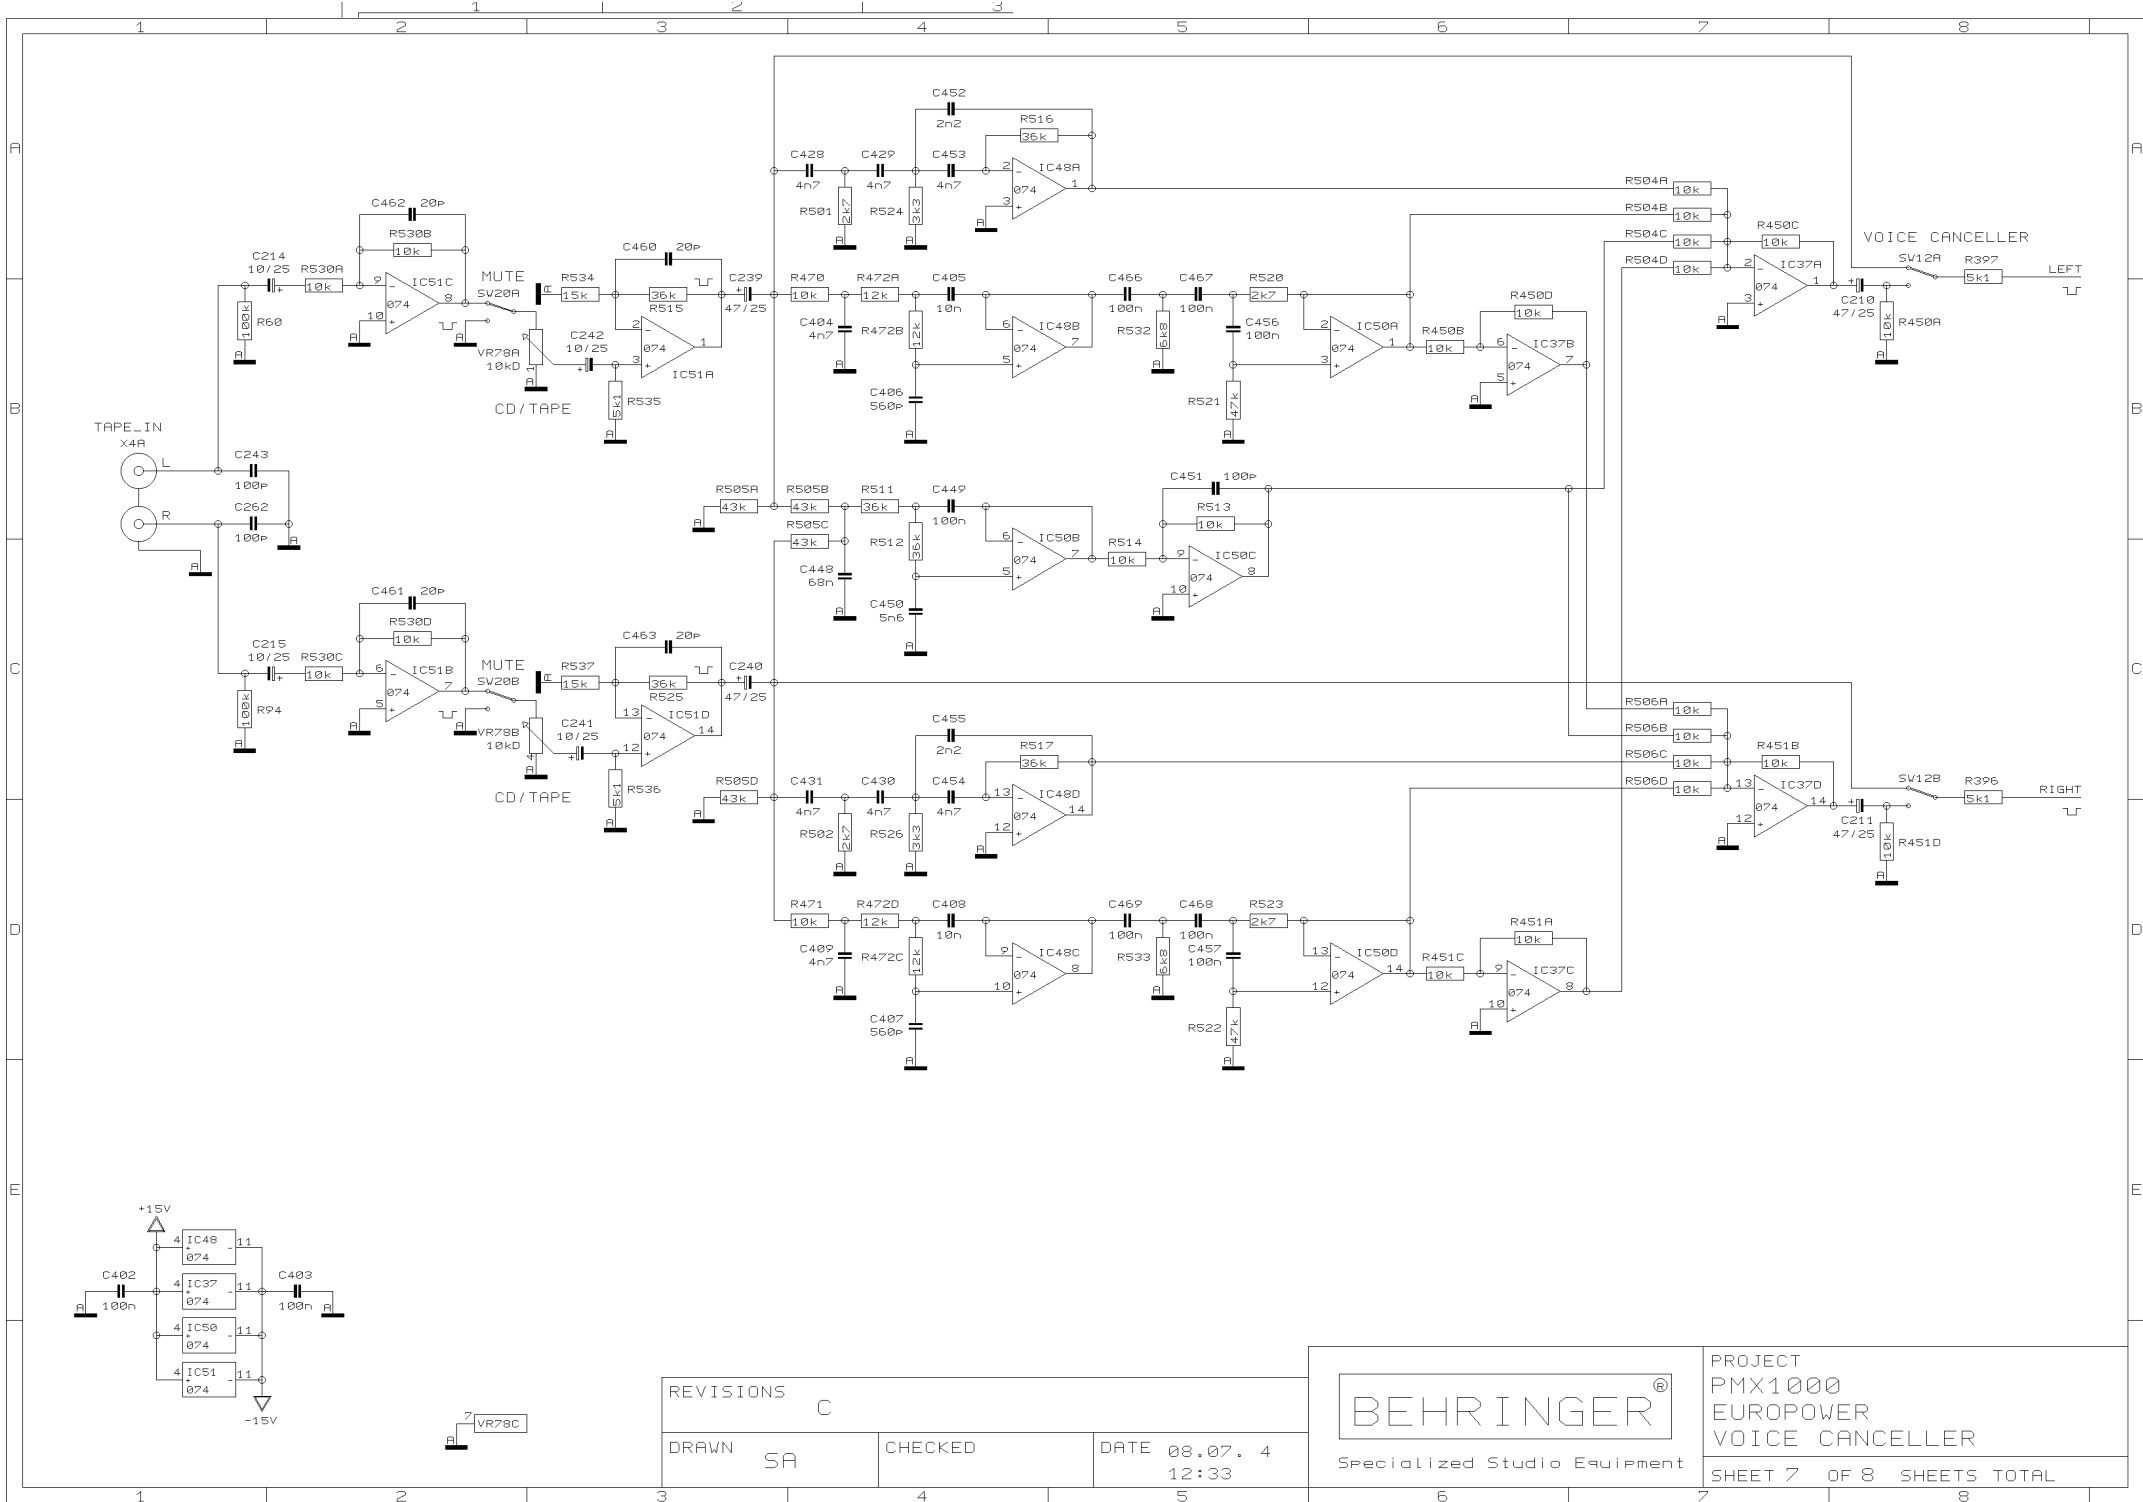

REVISIONS C

DRAWN SA

CHECKED

DATE 08.07.4 12:32

PROJECT
 PMX1000
 EUROPOWER
 SUBS/MON/FX/STBY/OUT
 SHEET 5 OF 8 SHEETS TOTAL

REVISIONS C

DRAWN SA

CHECKED

DATE 08.07. 4
12:33

PROJECT
PMX1000
EUROPOWER
GRAPHIC EQ / FBO / XPO
SHEET 6 OF 8 SHEETS TOTAL

REVISIONS C

DRAWN SA

CHECKED

DATE 08.07. 4
12:33

PROJECT
PMX1000
EUROPOWER
VOICE CANCELLER
SHEET 7 OF 8 SHEETS TOTAL