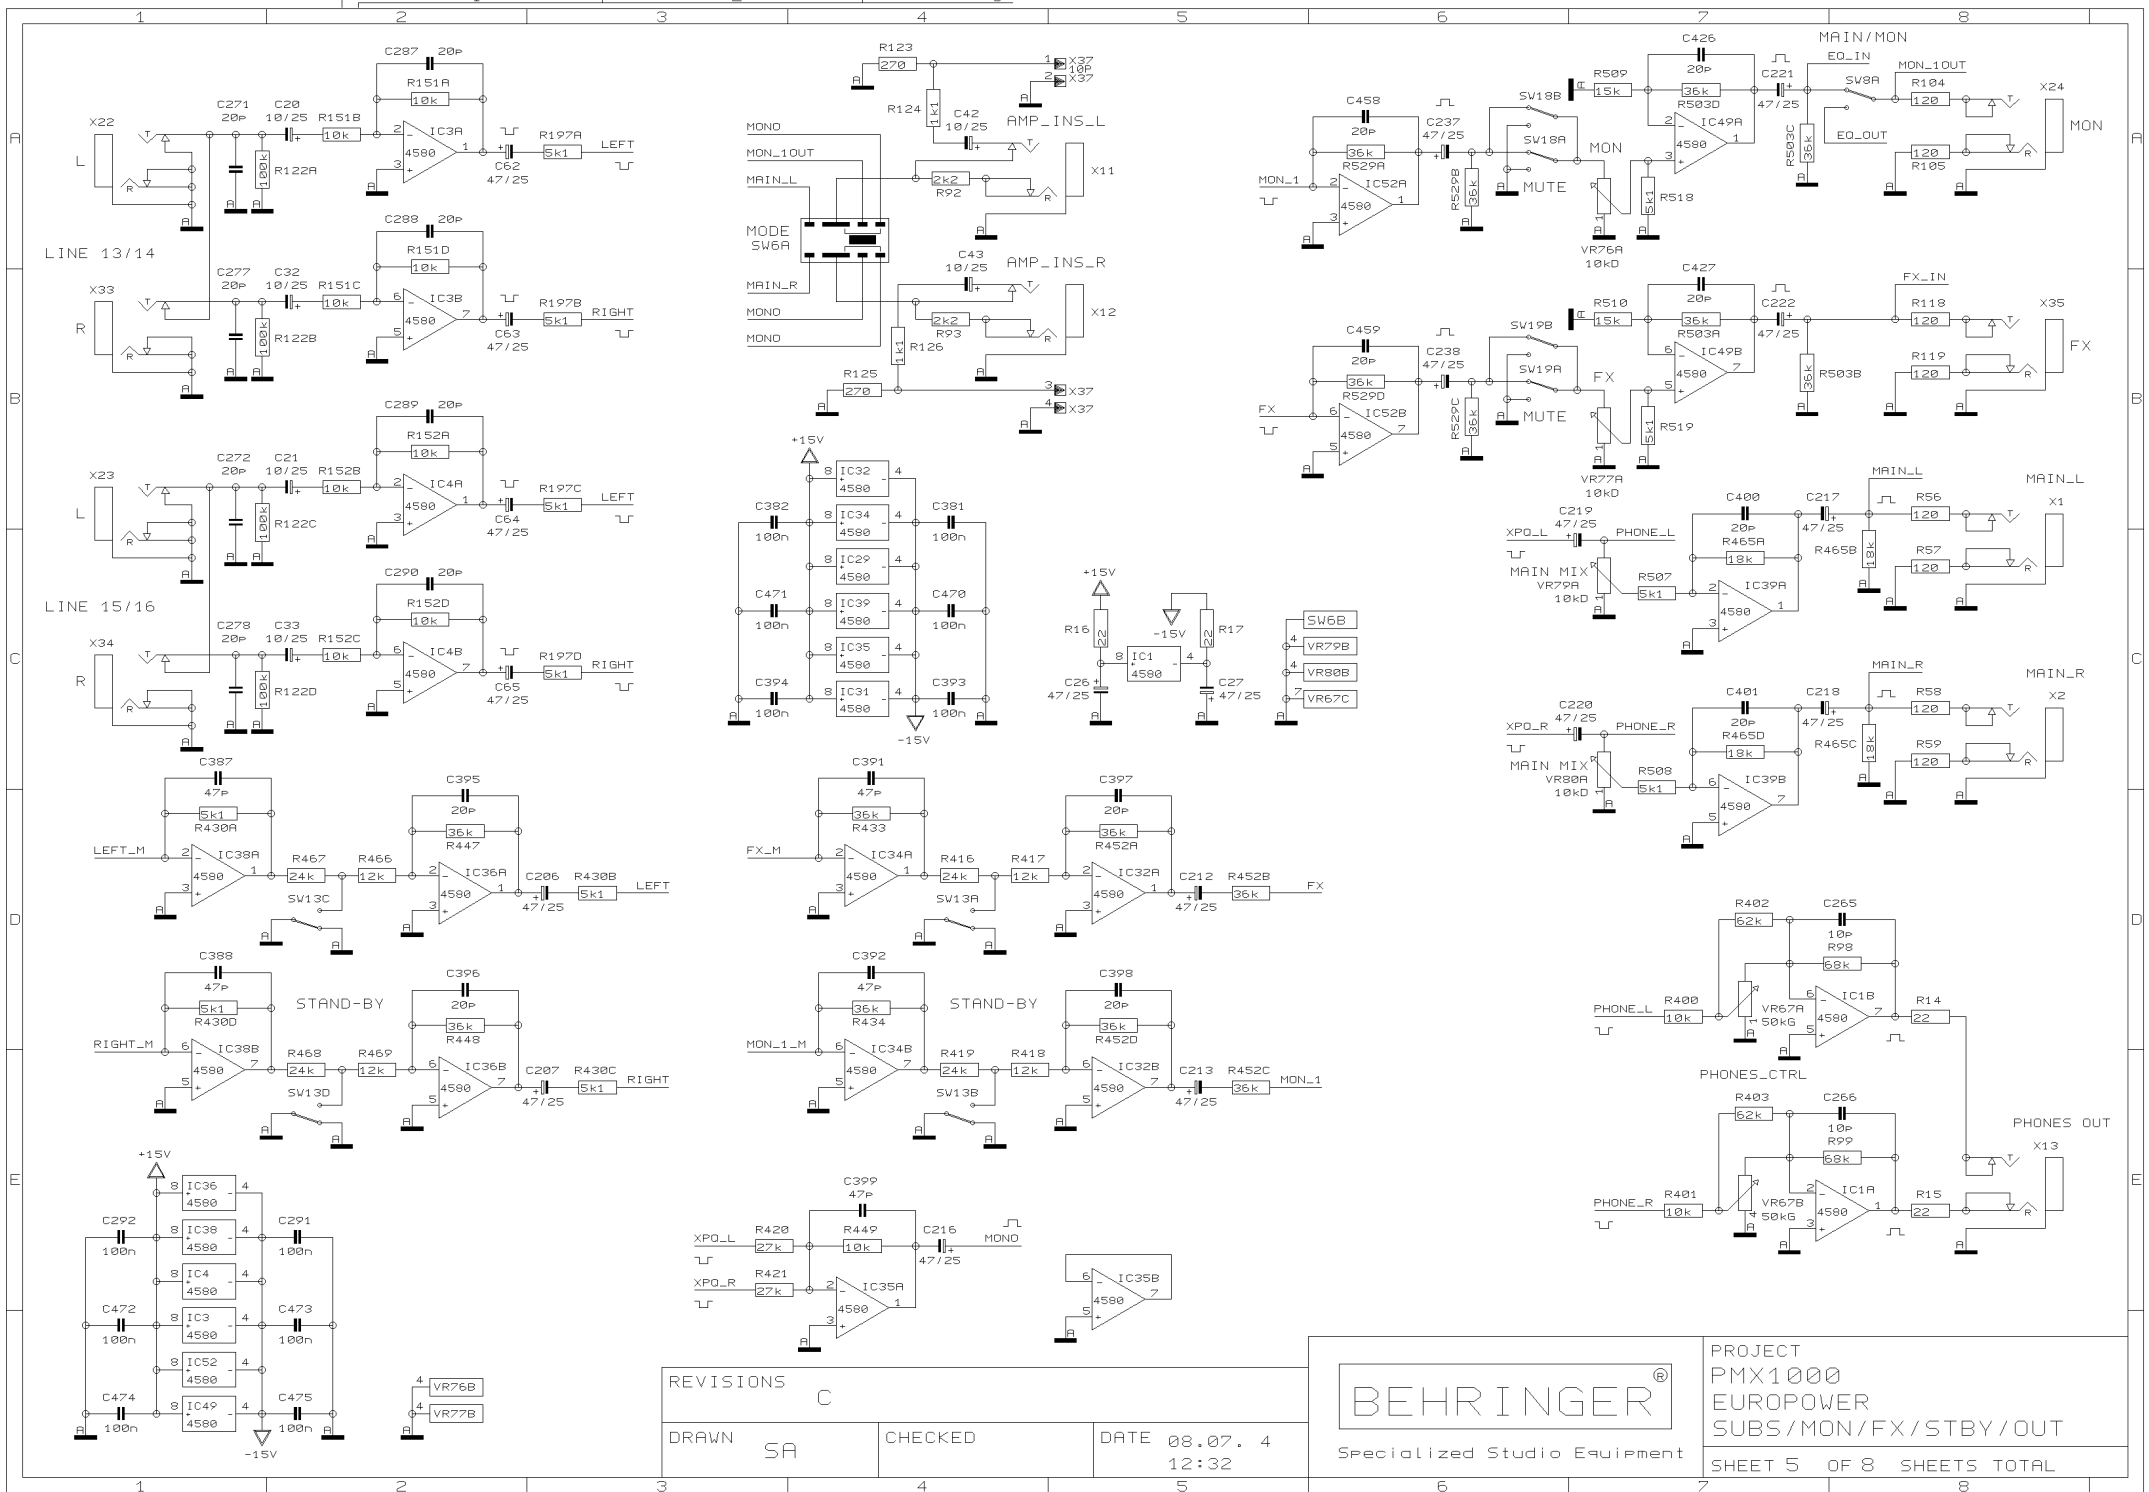

SHEET 2 OF 8 SHEETS TOTAL

REVISIONS C

DRAWN SA

CHECKED

DATE 08.07.4
12:31

PROJECT
PMX1000
EUROPOWER
STEREO CHANNEL 5-8
SHEET 3 OF 8 SHEETS TOTAL

REVISIONS		
C		
DRAWN	CHECKED	DATE
SA		08.07.4
		12:32

PROJECT
 PMX1000
 EUROPOWER
 STEREO CHANNEL 9-12
 SHEET 4 OF 8 SHEETS TOTAL

REVISIONS C

DRAWN SA

CHECKED

DATE 08.07.4 12:32

PROJECT
 PMX1000
 EUROPOWER
 SUBS/MON/FX/STBY/OUT
 SHEET 5 OF 8 SHEETS TOTAL

REVISIONS C

DRAWN SA

CHECKED

DATE 08.07. 4
12:33

PROJECT
PMX1000
EUROPOWER
GRAPHIC EQ / FBO / XPO
SHEET 6 OF 8 SHEETS TOTAL

REVISIONS C

DRAWN SA

CHECKED

DATE 08.07. 4
12:33

PROJECT
PMX1000
EUROPOWER
VOICE CANCELLER
SHEET 7 OF 8 SHEETS TOTAL