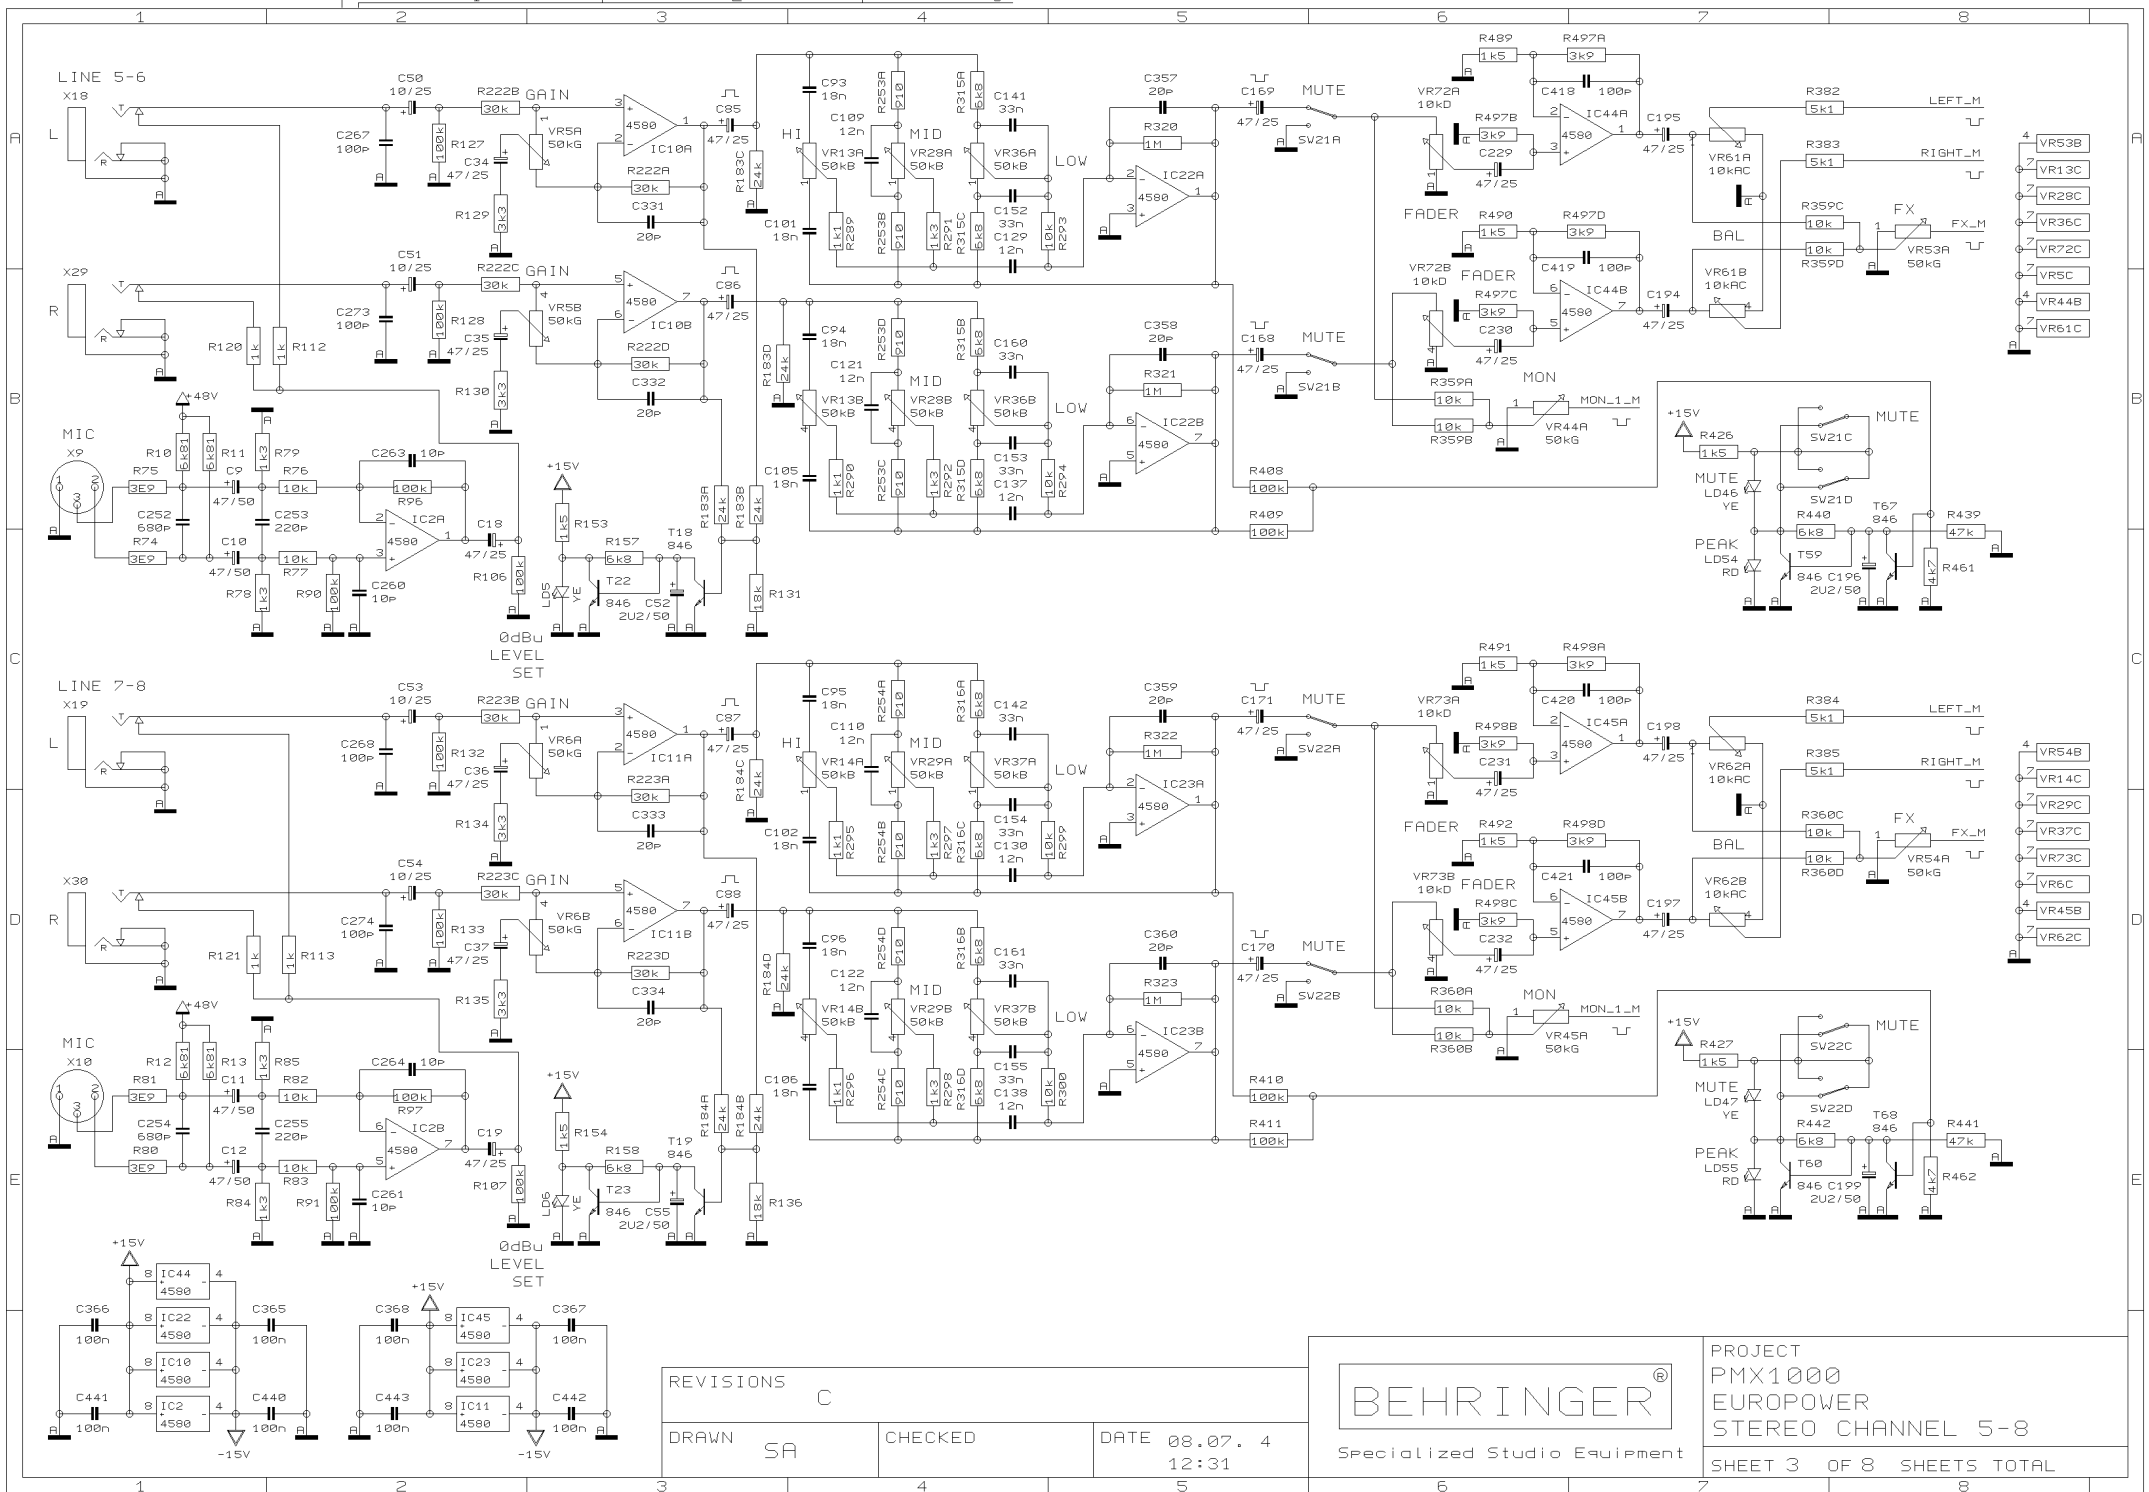

REVISIONS C

DRAWN SA

CHECKED

DATE 08.07.4
12:31

PROJECT
PMX1000
EUROPOWER
STEREO CHANNEL 5-8
SHEET 3 OF 8 SHEETS TOTAL