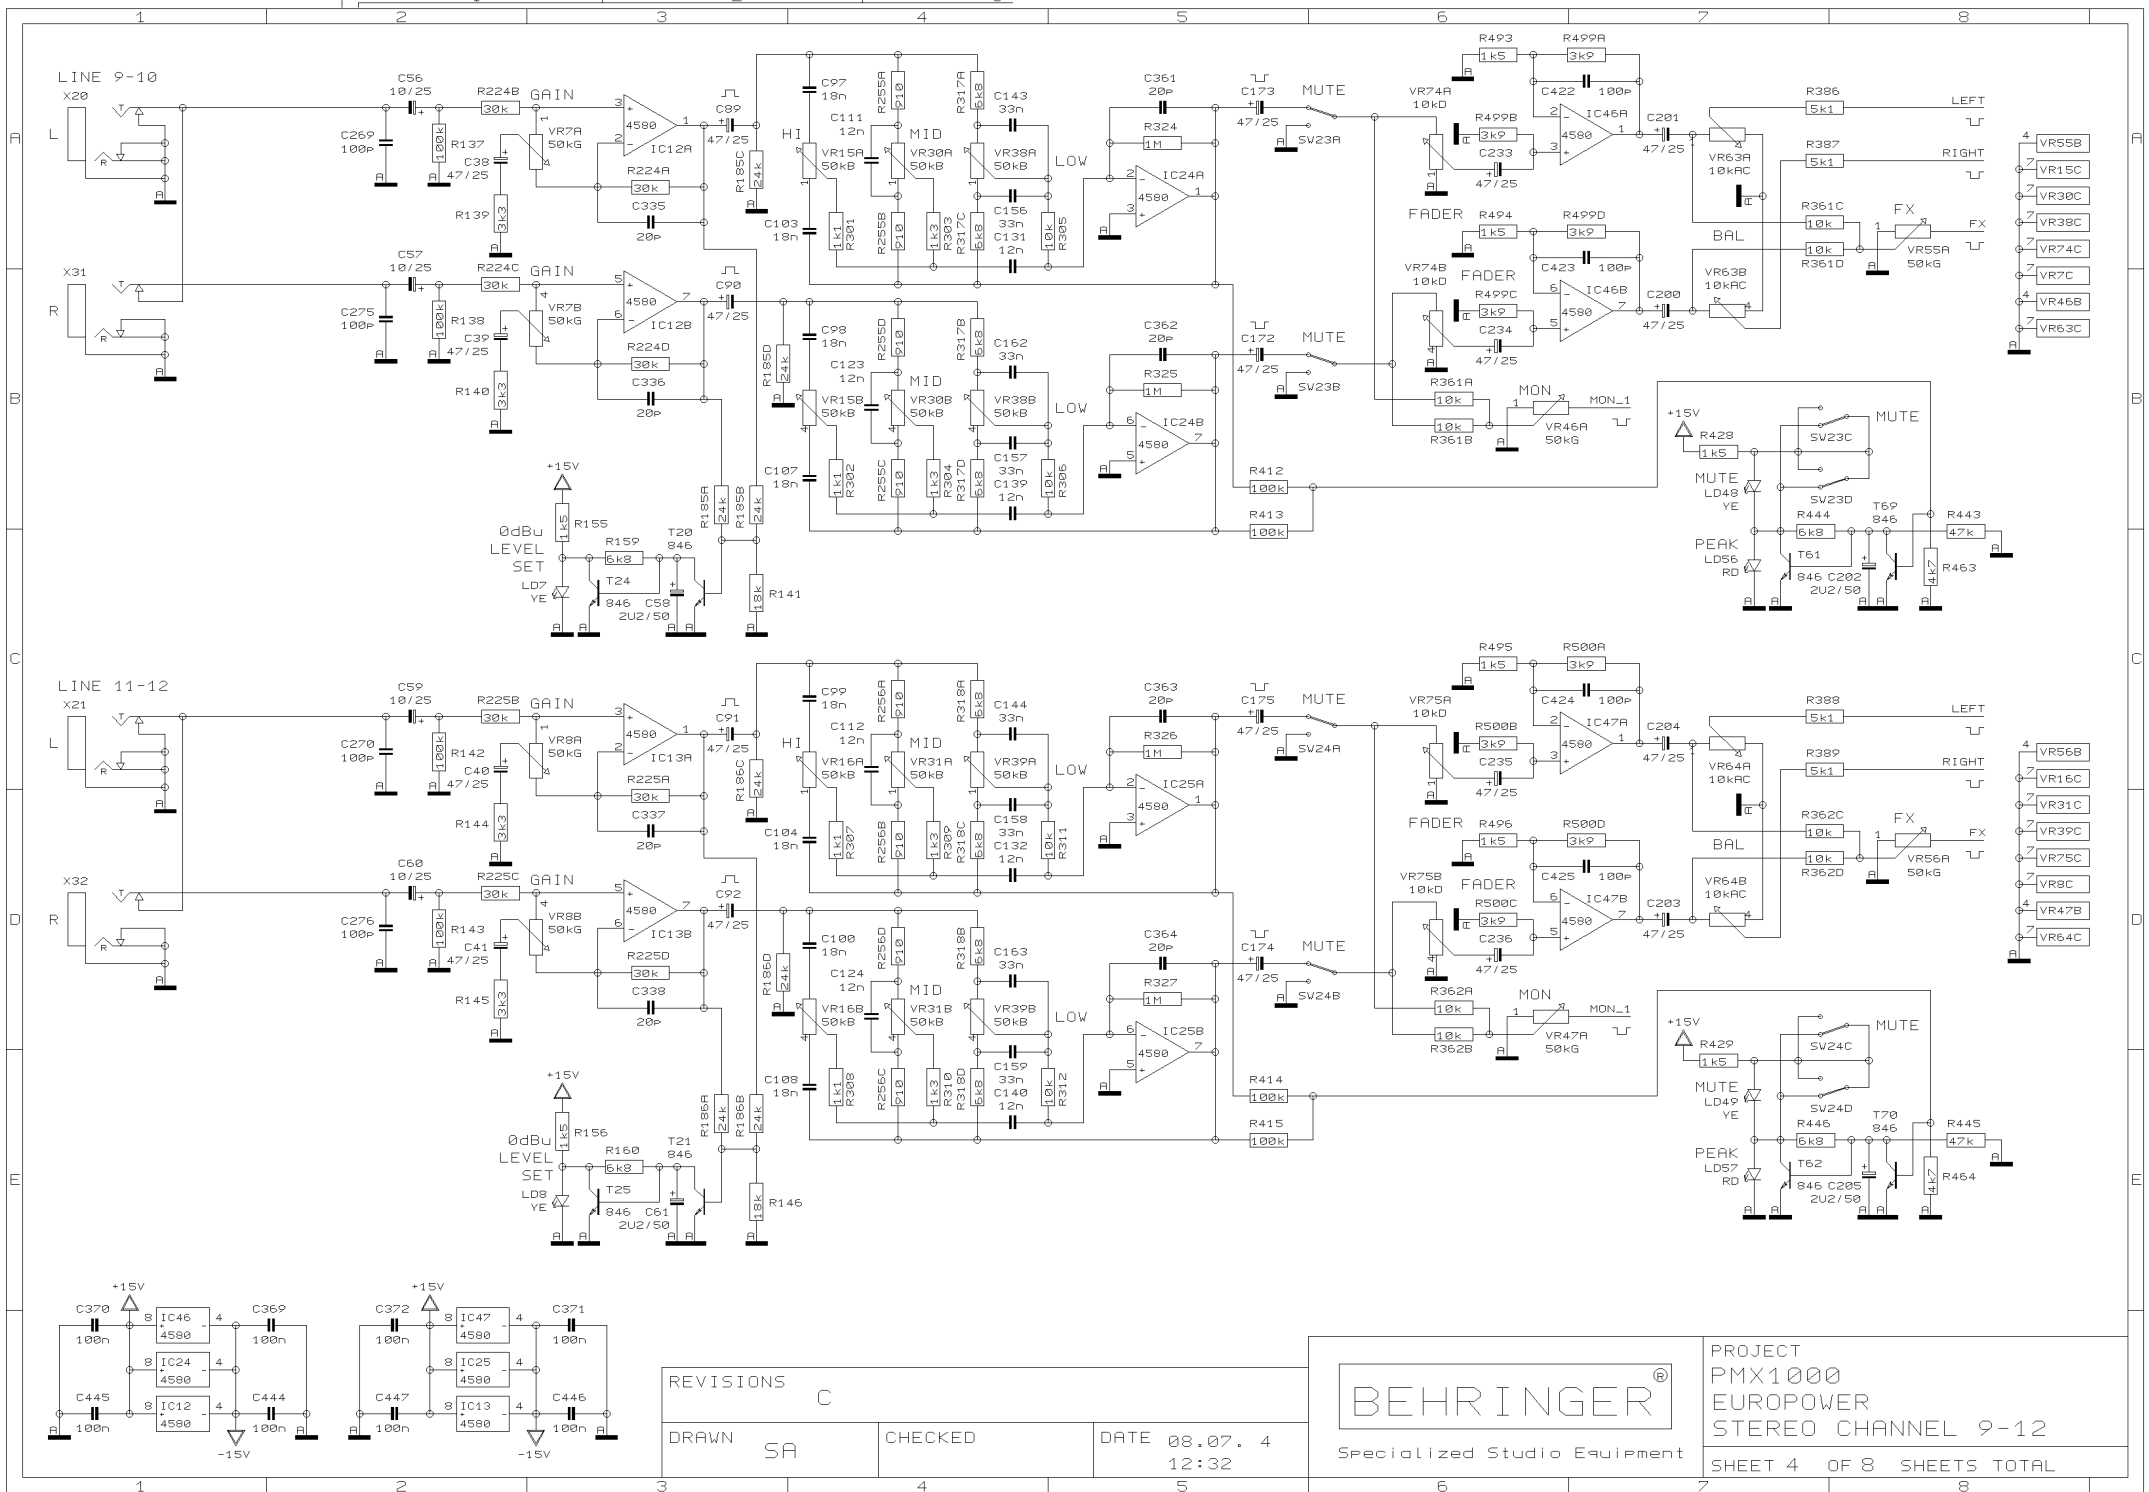

REVISIONS		
C		
DRAWN	CHECKED	DATE
SA		08.07.4
		12:32

PROJECT
PMX1000
EUROPOWER
STEREO CHANNEL 9-12
SHEET 4 OF 8 SHEETS TOTAL