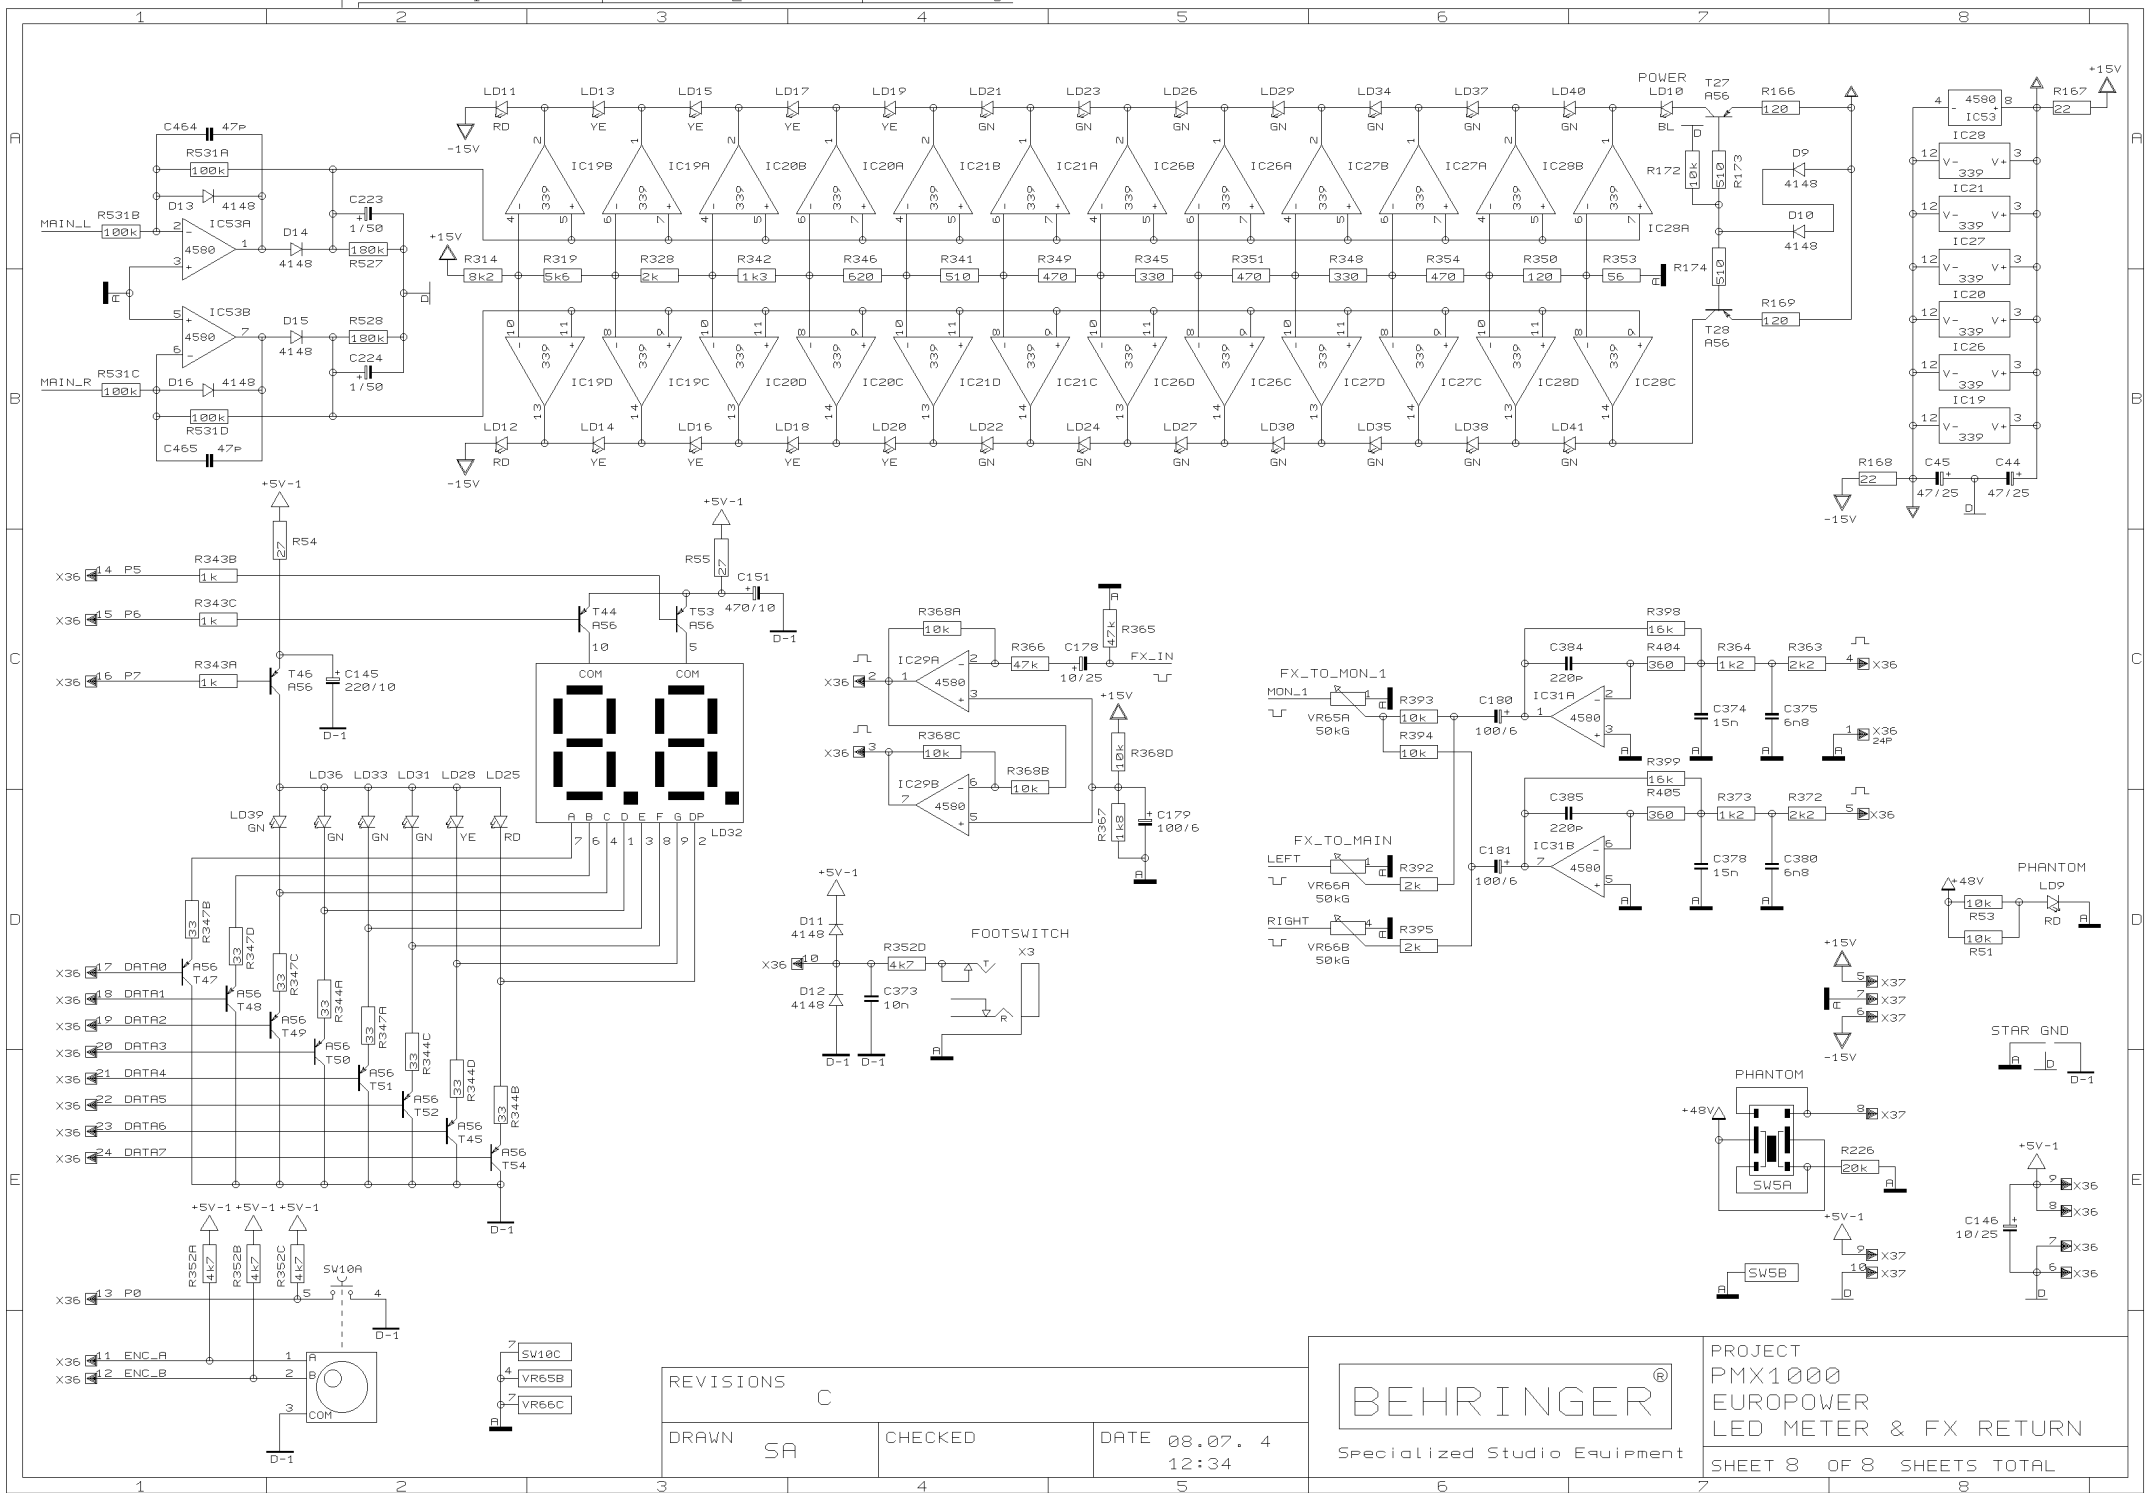

DATE 08.07. 4
12:33

PROJECT
PMX1000
EUROPOWER
GRAPHIC EQ / FBO / XPO
SHEET 6 OF 8 SHEETS TOTAL

REVISIONS C

DRAWN SA

CHECKED

DATE 08.07. 4
12:33

PROJECT
PMX1000
EUROPOWER
VOICE CANCELLER
SHEET 7 OF 8 SHEETS TOTAL