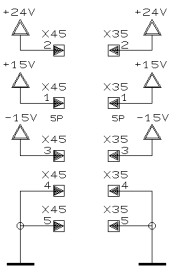

REVISIONS F (20/11/08)

DRAWN PH CHECKED DATE 20.11. 8 12:29

BUGERA
THE SOUL OF VALVES

PROJECT P0670
BUGERA
PREAMP / INTERFACE
SHEET 1 OF 2 SHEETS TOTAL

| | | |
|-----------|-------------------|---------|
| REVISIONS | F | |
| DRAWN | PH | CHECKED |
| DATE | 20.11. 8 12:29 | |