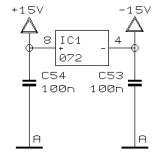

REVISIONS F (20/11/08)

DRAWN PH CHECKED DATE 20.11. 8 12:29

BUGERA
THE SOUL OF VALVES

PROJECT P0670
BUGERA
PREAMP / INTERFACE
SHEET 1 OF 2 SHEETS TOTAL

| | | |
|-----------|-------------------|---------|
| REVISIONS | F | |
| DRAWN | PH | CHECKED |
| DATE | 20.11. 8 12:29 | |

BUGERA
 THE SOUL OF VALVES

PROJECT P0670
 BUGERA
 POWER AMP/PSU
 SHEET 2 OF 2 SHEETS TOTAL