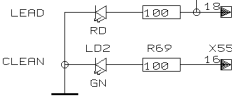

REVISIONS F (20/11/08)

DRAWN PH CHECKED DATE 20.11. 8 12:29

BUGERA
THE SOUL OF VALVES

PROJECT P0670
BUGERA
PREAMP / INTERFACE
SHEET 1 OF 2 SHEETS TOTAL

| | | |
|-----------|-------------------|---------|
| REVISIONS | F | |
| DRAWN | PH | CHECKED |
| DATE | 20.11. 8 12:29 | |