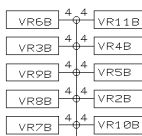

REVISIONS F (20/11/08)

DRAWN PH CHECKED DATE 20.11. 8 12:29

BUGERA
THE SOUL OF VALVES

PROJECT P0670
BUGERA
PREAMP / INTERFACE
SHEET 1 OF 2 SHEETS TOTAL

| | | |
|-----------|-------------------|---------|
| REVISIONS | F | |
| DRAWN | PH | CHECKED |
| DATE | 20.11. 8 12:29 | |