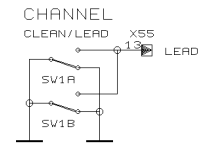

REVISIONS F (20/11/08)

DRAWN PH CHECKED DATE 20.11. 8 12:29

BUGERA
THE SOUL OF VALVES

PROJECT P0670
BUGERA
PREAMP / INTERFACE
SHEET 1 OF 2 SHEETS TOTAL

| | | |
|-----------|-------------------|---------|
| REVISIONS | F | |
| DRAWN | PH | CHECKED |
| DATE | 20.11. 8 12:29 | |

BUGERA
 THE SOUL OF VALVES

PROJECT P0670
 BUGERA
 POWER AMP/PSU
 SHEET 2 OF 2 SHEETS TOTAL