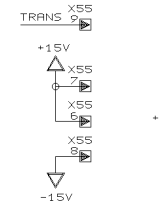

REVISIONS F (20/11/08)

DRAWN PH CHECKED DATE 20.11. 8 12:29

BUGERA
THE SOUL OF VALVES

PROJECT P0670
BUGERA
PREAMP / INTERFACE
SHEET 1 OF 2 SHEETS TOTAL

| | | |
|-----------|-------------------|---------|
| REVISIONS | F | |
| DRAWN | PH | CHECKED |
| DATE | 20.11. 8 12:29 | |