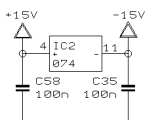

REVISIONS F (20/11/08)

DRAWN PH CHECKED DATE 20.11. 8 12:29

BUGERA
THE SOUL OF VALVES

PROJECT P0670
BUGERA
PREAMP / INTERFACE
SHEET 1 OF 2 SHEETS TOTAL

| | | |
|-----------|-------------------|---------|
| REVISIONS | F | |
| DRAWN | PH | CHECKED |
| DATE | 20.11. 8 12:29 | |