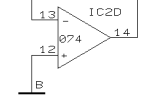

REVISIONS F (20/11/08)

DRAWN PH CHECKED DATE 20.11. 8 12:29

BUGERA
THE SOUL OF VALVES

PROJECT P0670
BUGERA
PREAMP / INTERFACE
SHEET 1 OF 2 SHEETS TOTAL

| | | |
|-----------|-------------------|---------|
| REVISIONS | F | |
| DRAWN | PH | CHECKED |
| DATE | 20.11. 8 12:29 | |