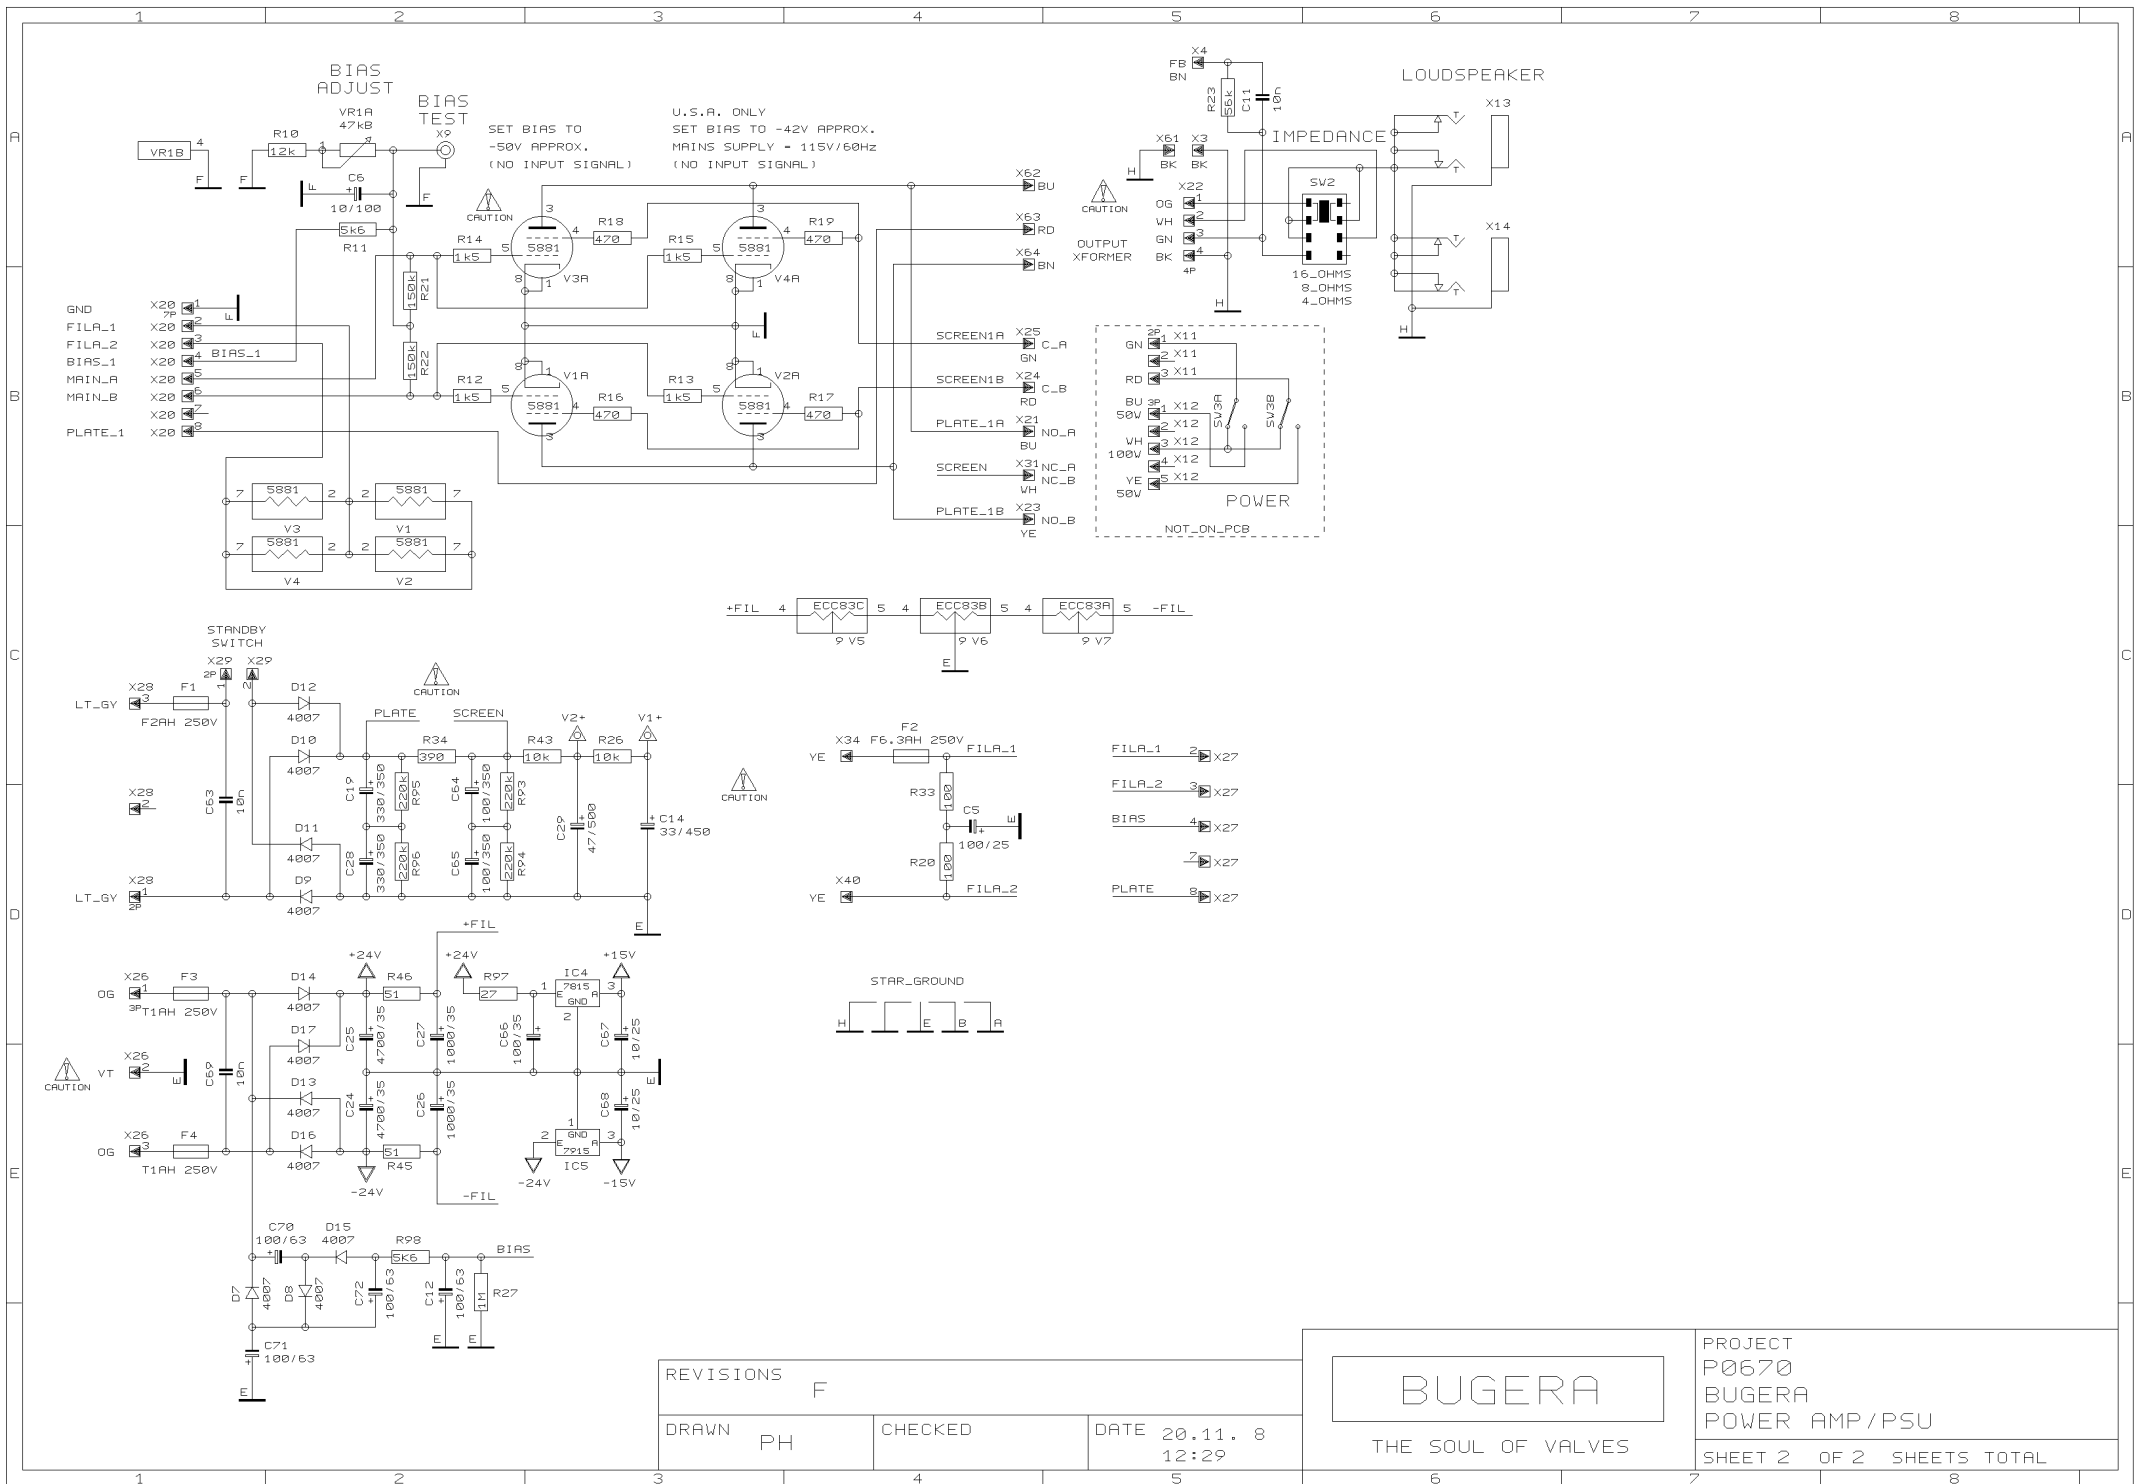

REVISIONS F (20/11/08)

DRAWN PH CHECKED DATE 20.11. 8 12:29

BUGERA
THE SOUL OF VALVES

PROJECT P0670
BUGERA
PREAMP / INTERFACE
SHEET 1 OF 2 SHEETS TOTAL

| | | |
|-----------|-------------------|---------|
| REVISIONS | F | |
| DRAWN | PH | CHECKED |
| DATE | 20.11. 8 12:29 | |

BUGERA
 THE SOUL OF VALVES

PROJECT P0670
 BUGERA
 POWER AMP/PSU
 SHEET 2 OF 2 SHEETS TOTAL