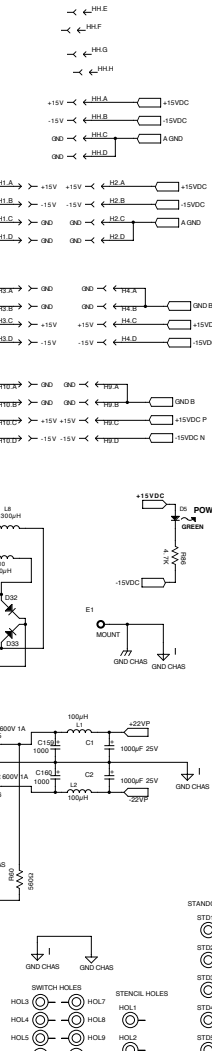

CARVIN 12340 World Trade Drive
San Diego, CA 92128
(619) 457-1600
fax 619-457-1602
carvin.com

H400
4CH HEADPHONE AMP

DRAWN BY:	ERIC PETERSEN	DATE:	05MAR03
APPROVED:		DATE:	
PCB NO:	30-02424	REV:	C
ASSY NO:	80-02424	REV:	B
REVISED BY:	ERIC PETERSEN	DATE:	13NOV03