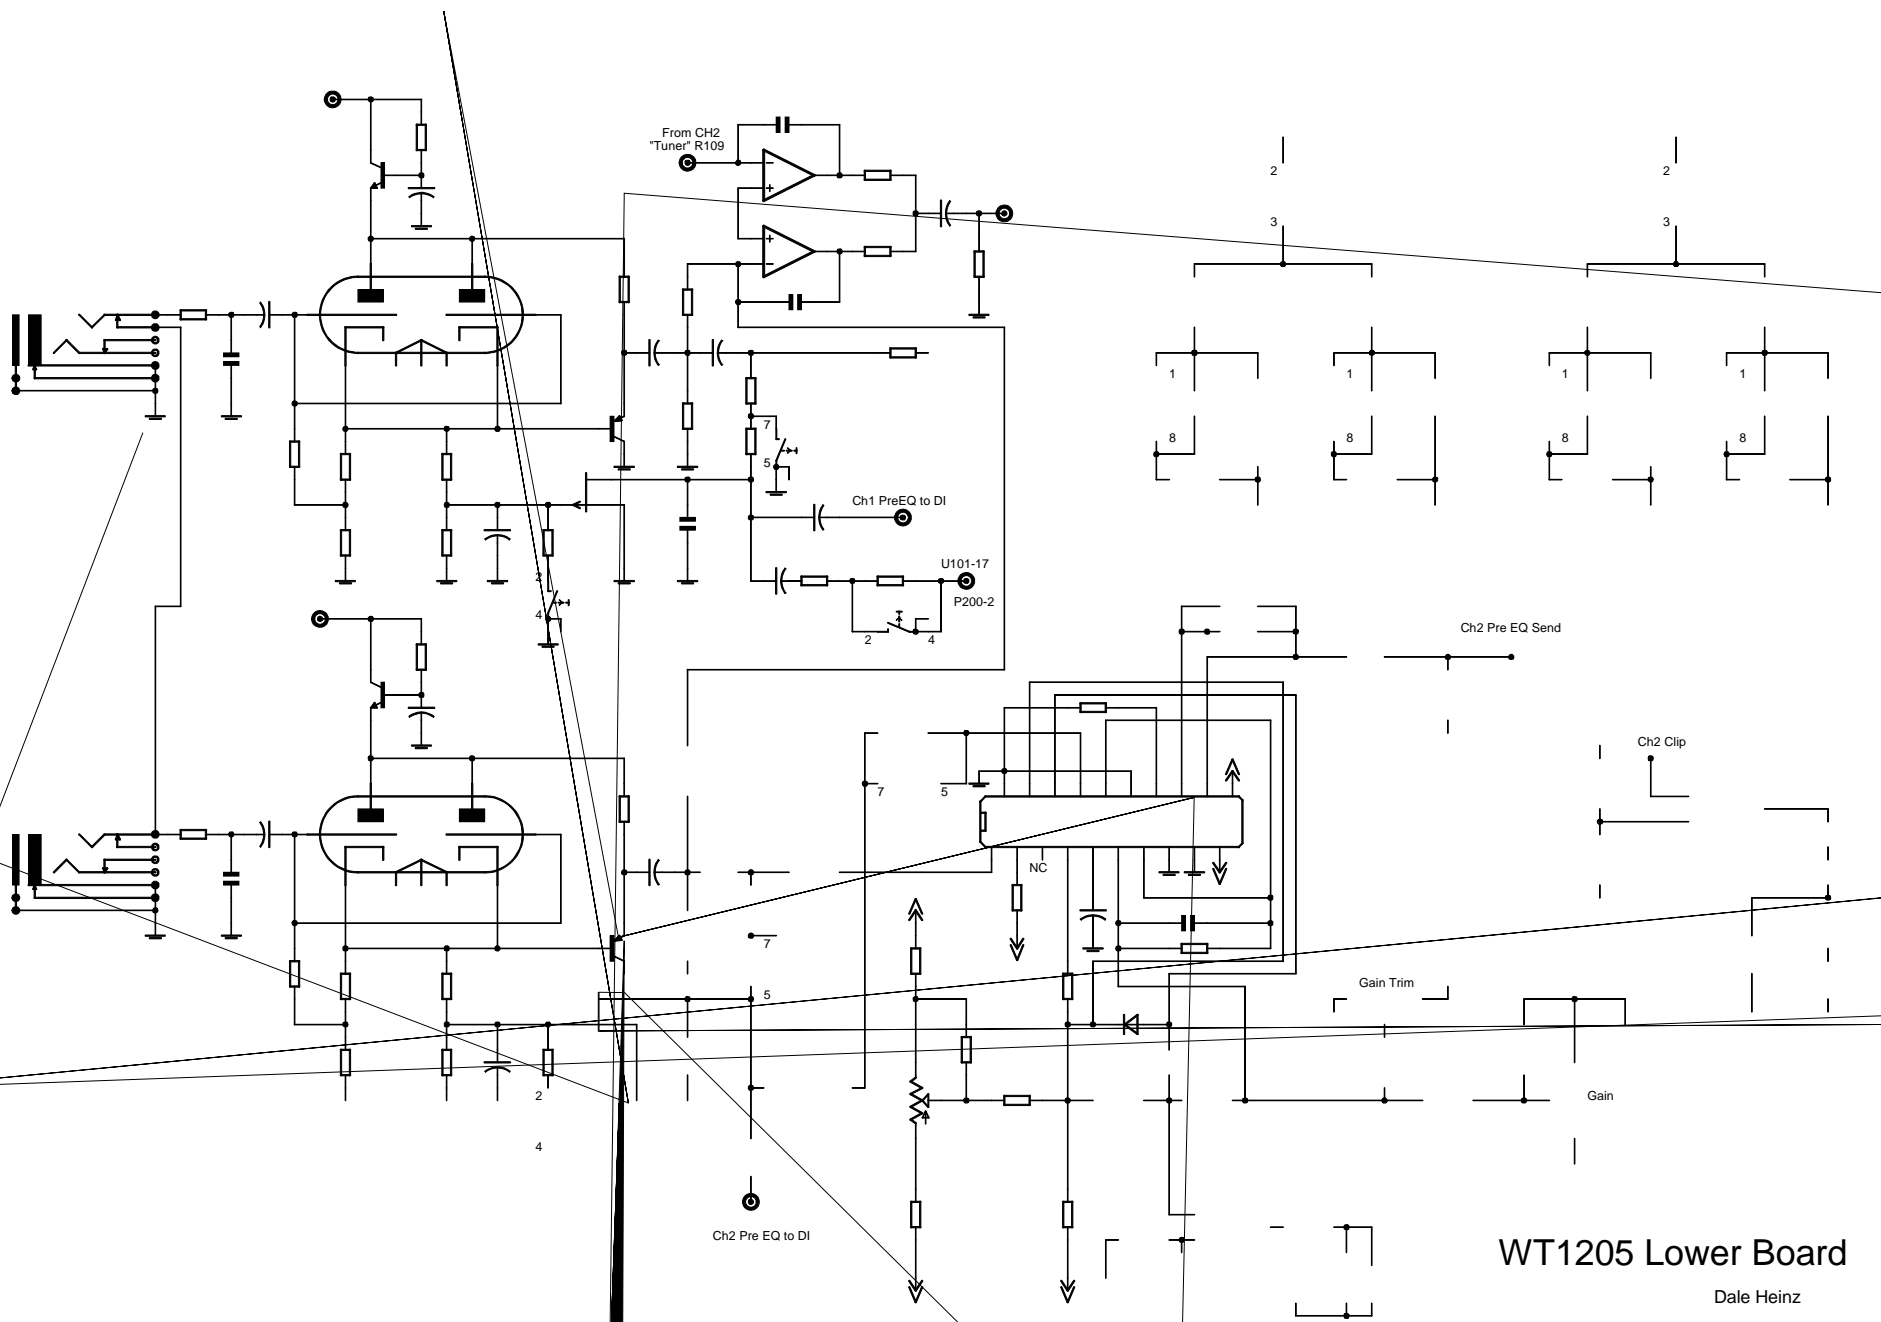

MUSIC PRODUCTS GROUP	
TITLE: WT1205lower	Dale Heinz
Document Number: 100-100	REV: 1.0
Date: 5/21/2008 10:58:52a	Sheet: 1/2

WT1205 Lower Board

Dale Heinz