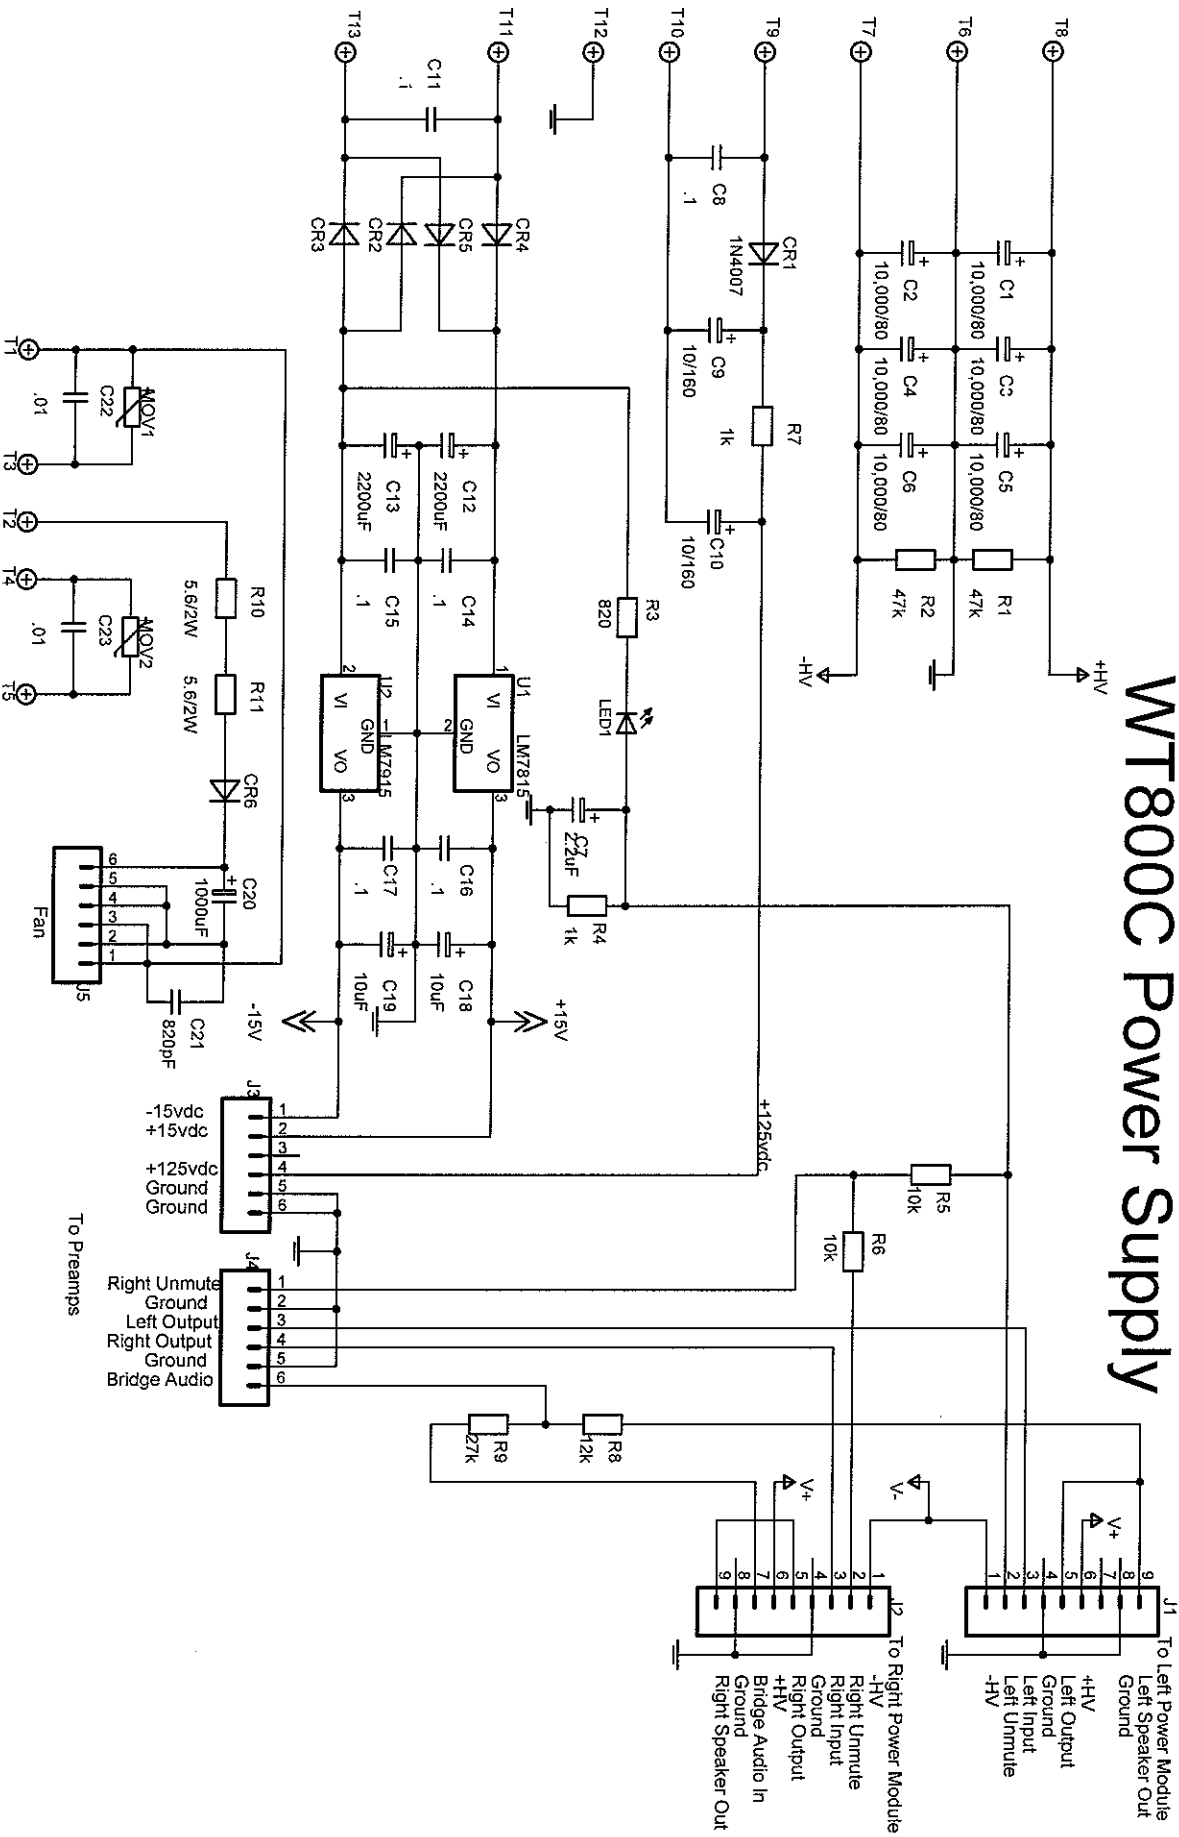

# WT800C

WT800C Limiter

- P2
- 1 Post EQ Send
  - 2 Left Post EQ Return
  - 3 Right Post EQ Return
  - 4 Ground
  - 5 Left Aux In
  - 6 Right Aux In

- P4
- 1 Brown
  - 2 Red
  - 3 Orange
  - 4 Yellow
  - 5 Green
  - 6 NC

# WT800C Power Supply