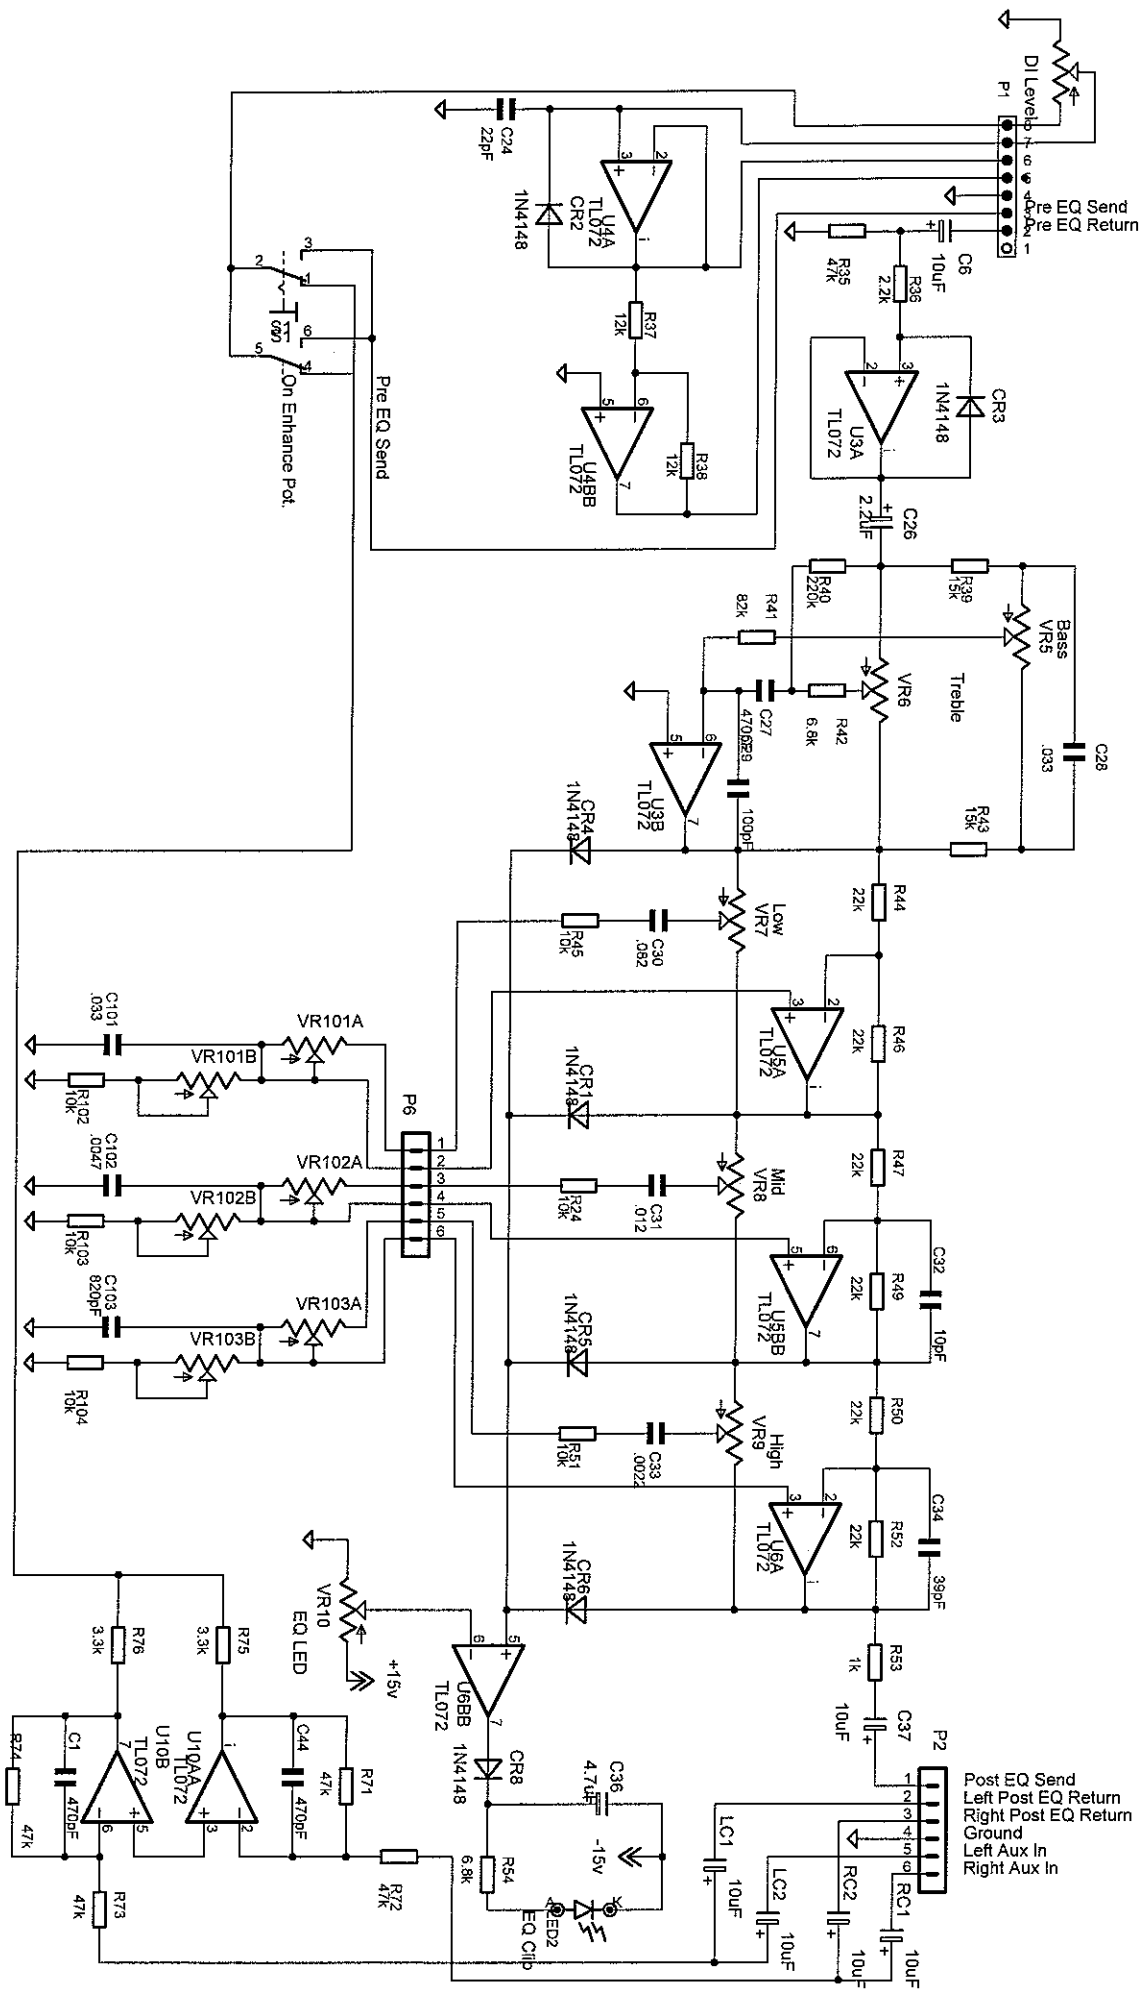

# WT800C

WT800C Limiter

- P2
- 1 Post EQ Send
  - 2 Left Post EQ Return
  - 3 Right Post EQ Return
  - 4 Ground
  - 5 Left Aux In
  - 6 Right Aux In

- P4
- 1 Brown
  - 2 Red
  - 3 Orange
  - 4 Yellow
  - 5 Green
  - 6 NC

- J2 Headphones
- 1 Tip-1
  - 2 Tip-2
  - 3 Ring
  - 4 Sleeve

- Right Out White
- Left Out Brown

# WT800C Power Supply