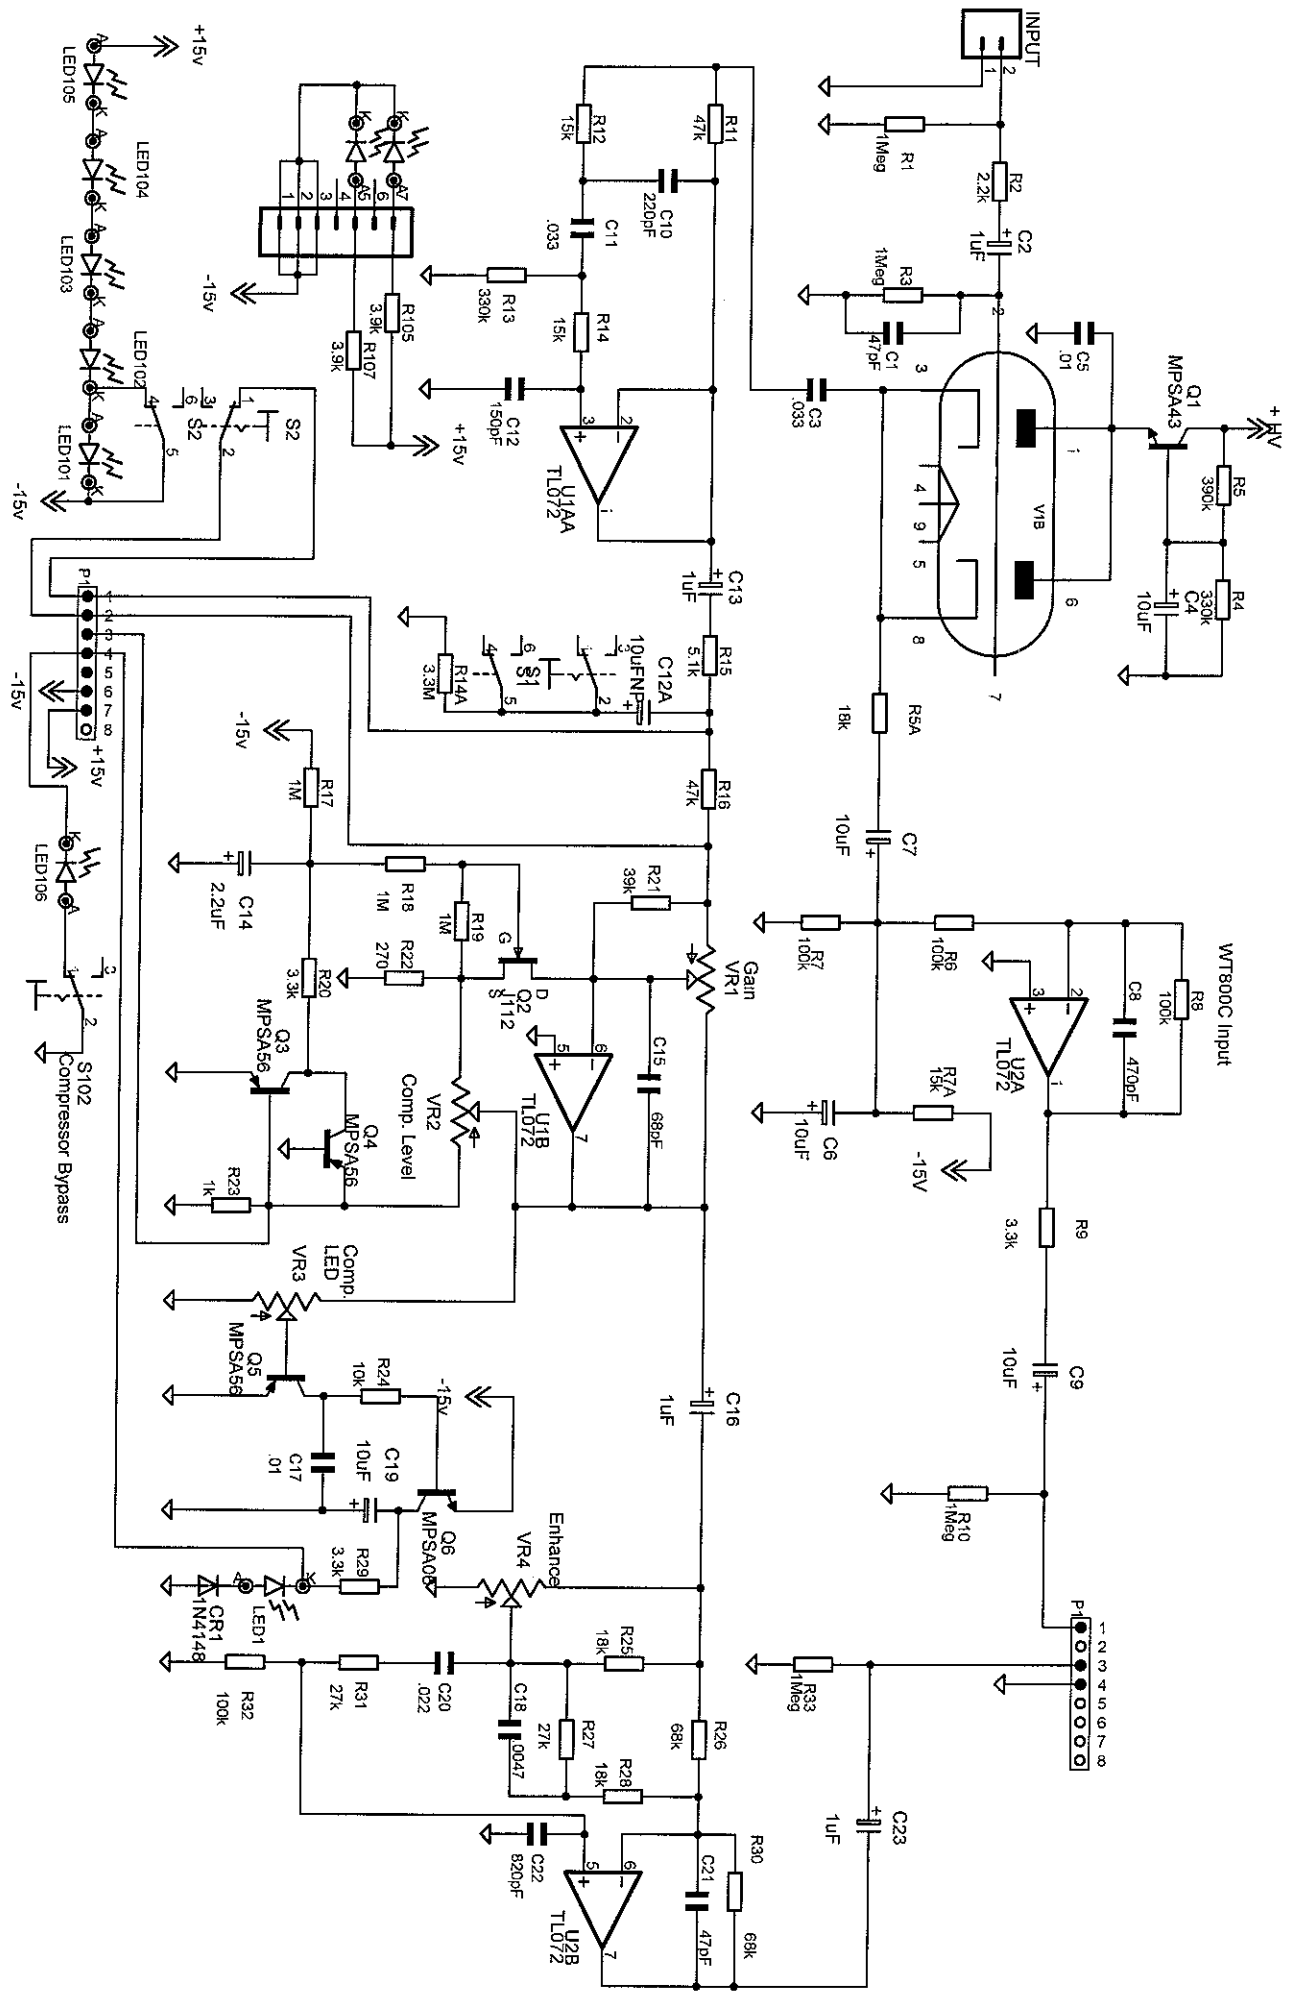

# WT800C

WT800C Limiter

- P2
- 1 Post EQ Send
  - 2 Left Post EQ Return
  - 3 Right Post EQ Return
  - 4 Ground
  - 5 Left Aux In
  - 6 Right Aux In

- P4
- 1 Brown
  - 2 Red
  - 3 Orange
  - 4 Yellow
  - 5 Green
  - 6 NC

- J2 Headphones
- 1 Tip-1
  - 2 Tip-2
  - 3 Ring
  - 4 Sleeve

- Right Out White
- Left Out Brown

# WT800C Power Supply