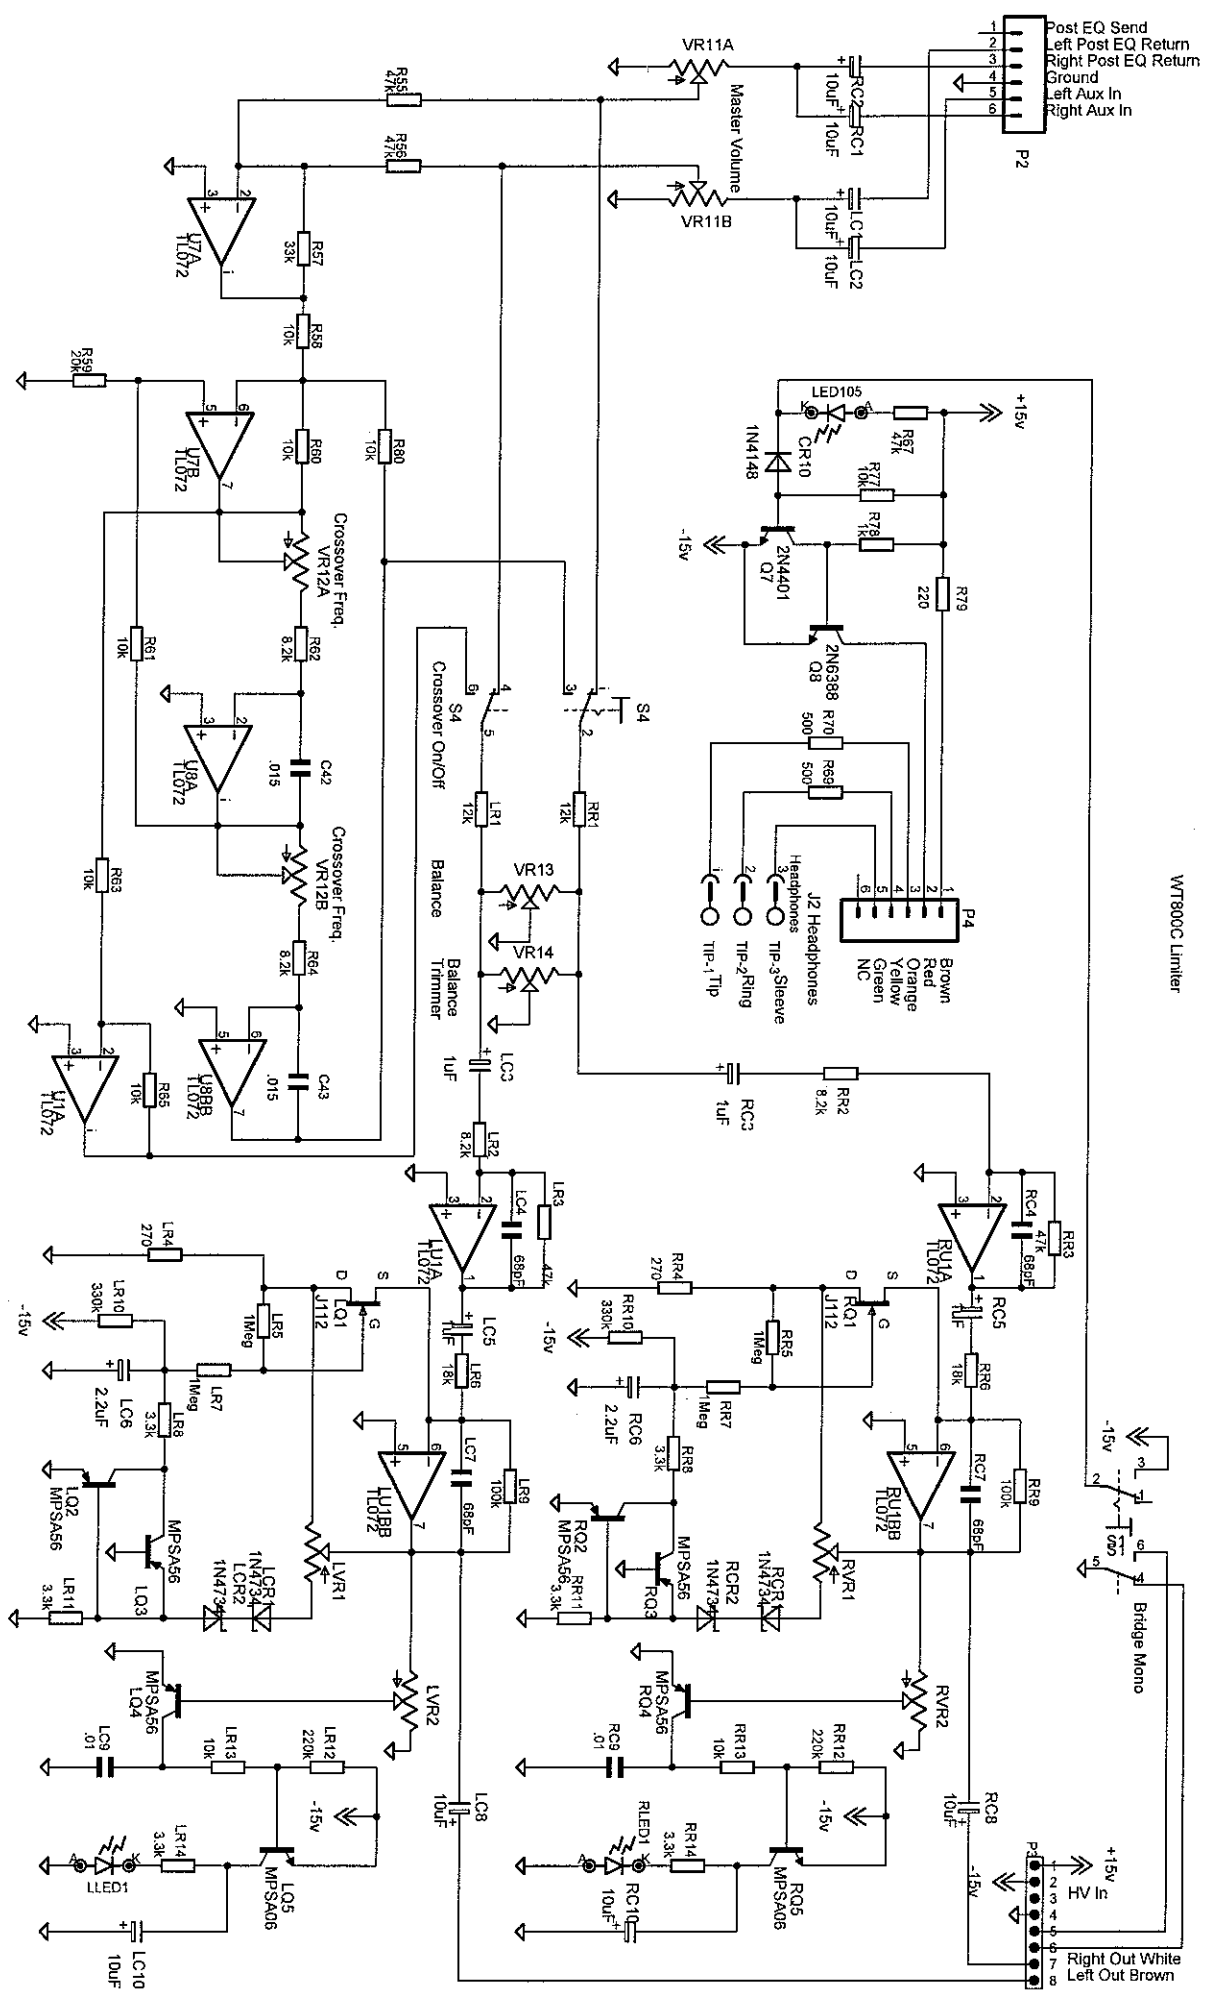

# WT800C

WT800C Limiter

- P2
- 1 Post EQ Send
  - 2 Left Post EQ Return
  - 3 Right Post EQ Return
  - 4 Ground
  - 5 Left Aux In
  - 6 Right Aux In

- P4
- 1 Brown
  - 2 Red
  - 3 Orange
  - 4 Yellow
  - 5 Green
  - 6 NC

- J2 Headphones
- 1 Tip-1
  - 2 Tip-2
  - 3 Ring
  - 4 Sleeve

- Right Out White
- Left Out Brown

# WT800C Power Supply