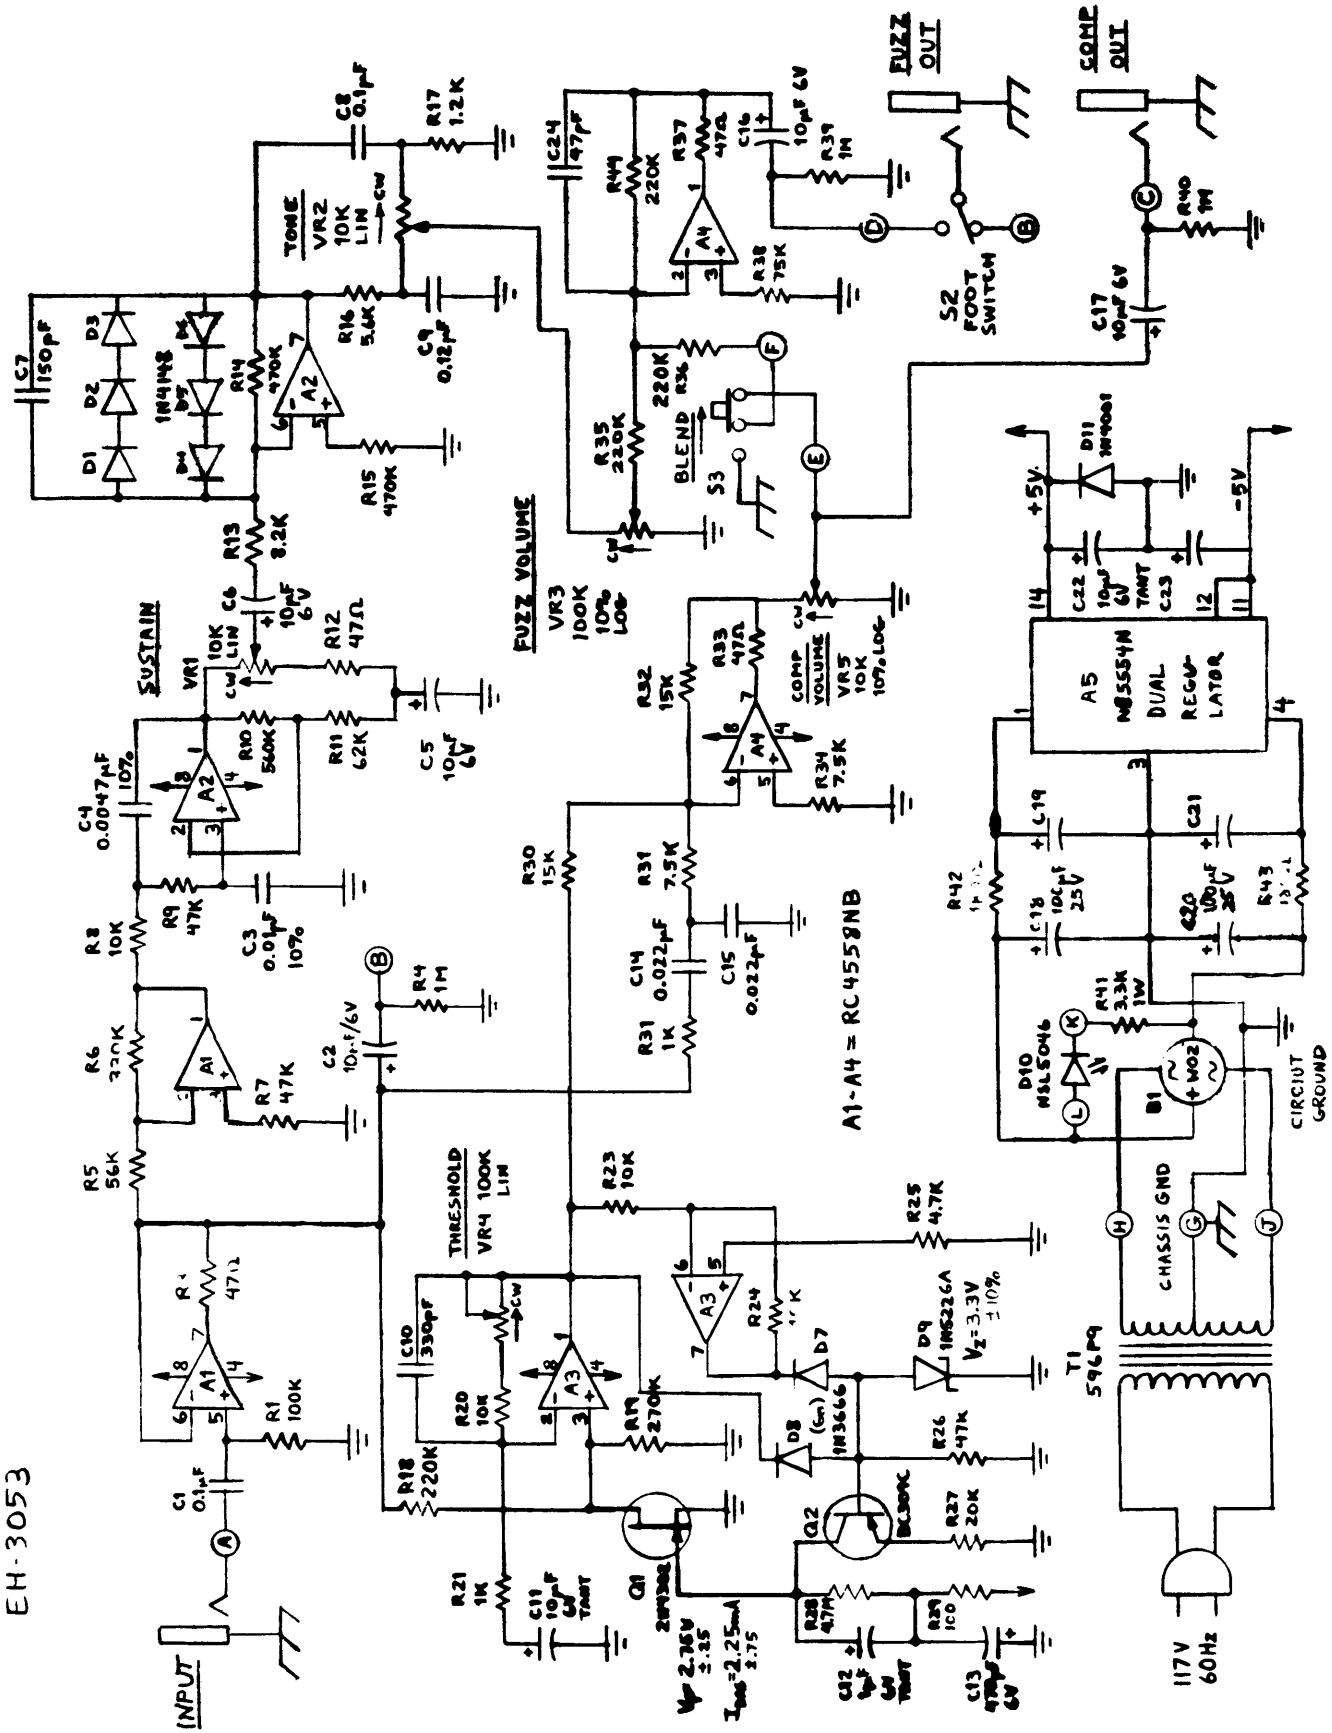

DELUXE BIG MUFF PI DISTORTION/COMPRESSION SUSTAINER

EH-3053

A1-A4 = RC4558NB

117V  
60Hz

CIRCUIT  
GROUND