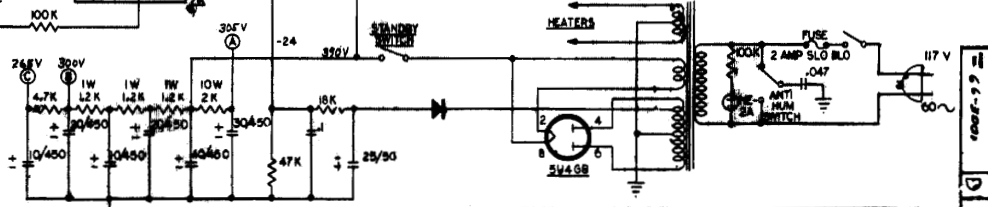

**INSTRUMENT AMPLIFIER MODEL 480**  
 117 VOLTS 60 CYCLES 100 WATTS  
 MANUFACTURED BY ESTEY ELECTRONICS INC.  
 TORRANCE, CALIFORNIA  
 VIBRATO FEATURE NO. 2,984,706

REV	DATE	DESCRIPTION	BY
1		AMPLIFIER SCHEMATIC	
2		480	
3			
4			