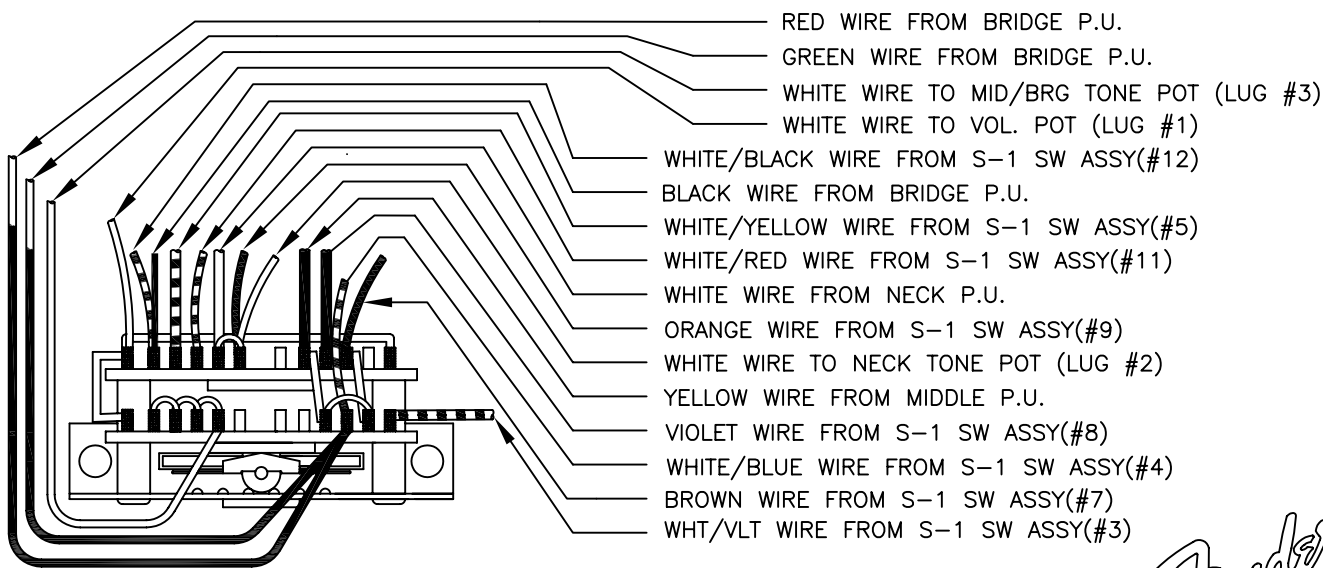

WIRING DIAGRAM

S-1 SWITCH WIRING DETAIL

LEVER SWITCH WIRING DETAIL