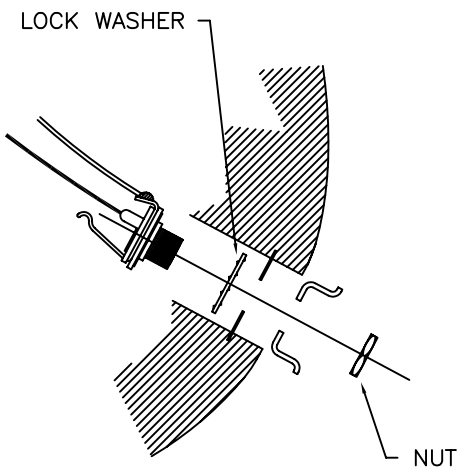

50'S ESQUIRE®, 013-1502

WIRING DIAGRAM

JACK ASS'Y
INSTALLATION