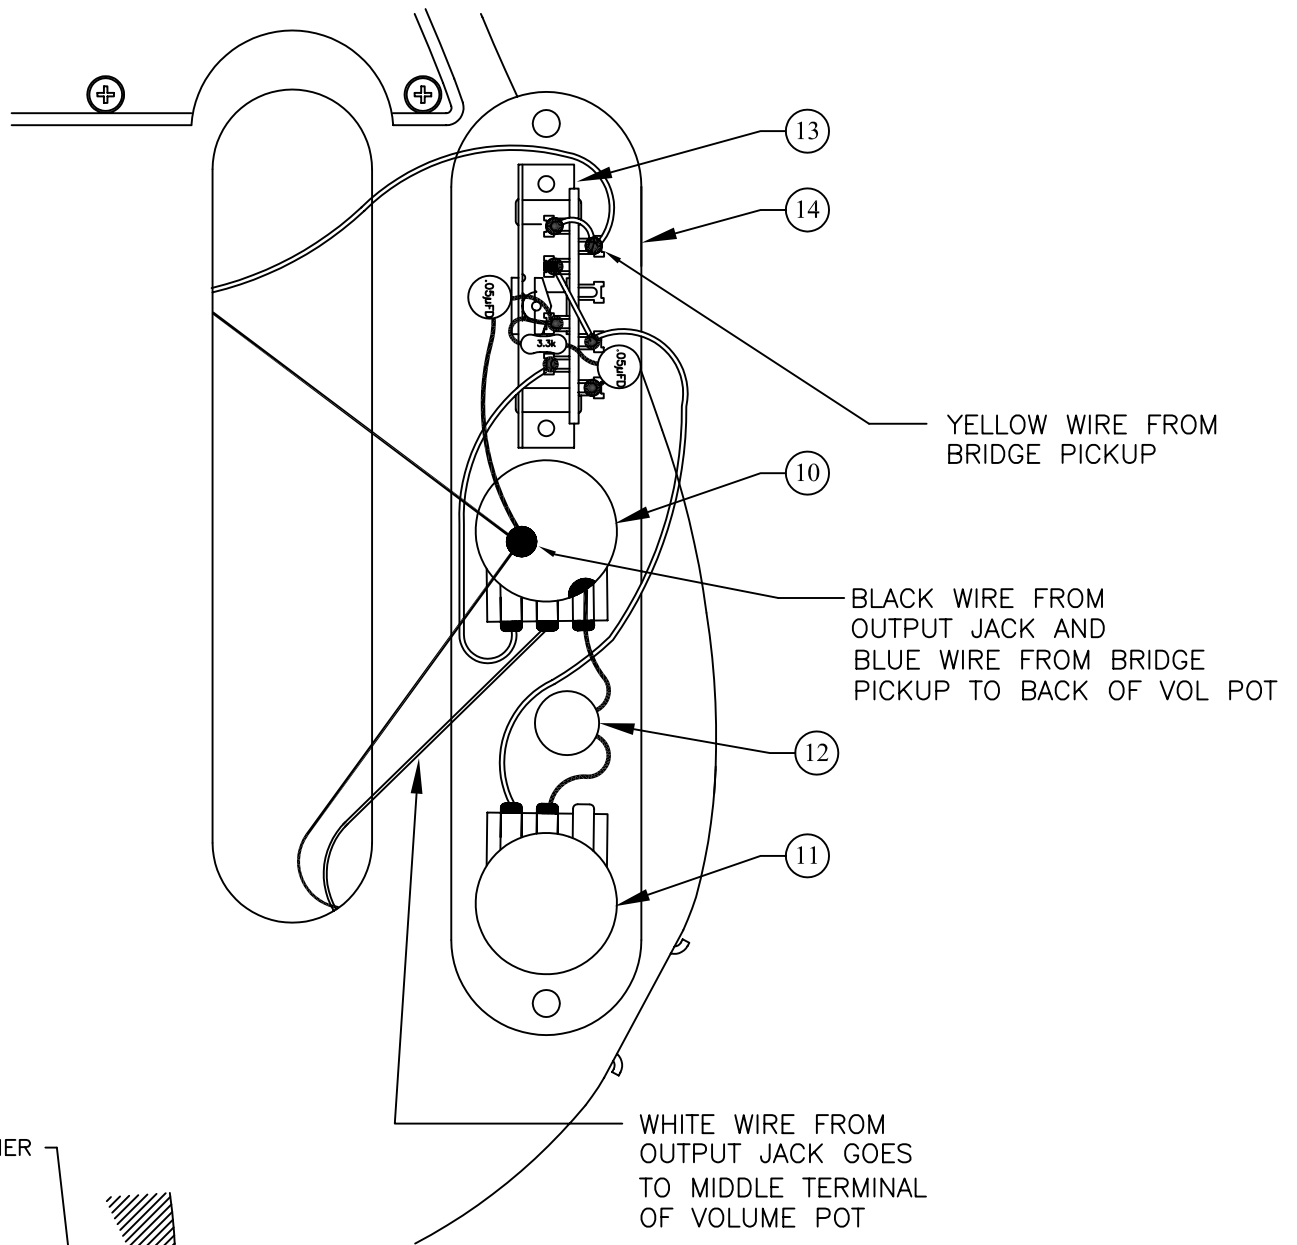

50'S ESQUIRE®, 013-1502

WIRING DIAGRAM

JACK ASS'Y
INSTALLATION