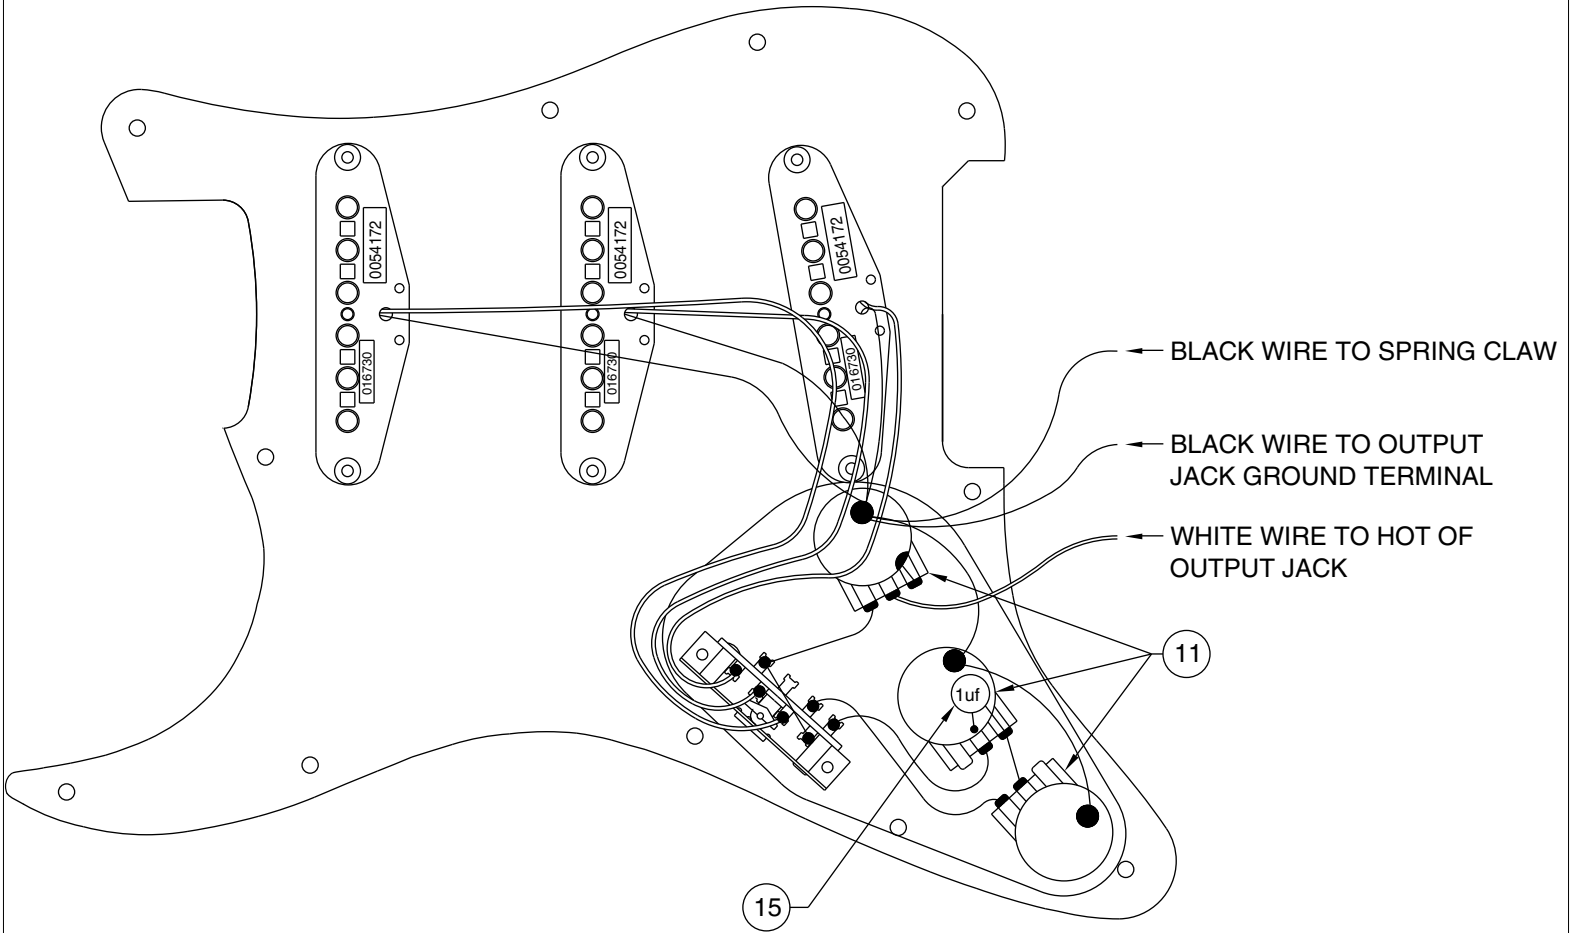

60'S STRATOCASTER 0131000

PICKGUARD ASSEMBLY

BRIDGE ASSEMBLY