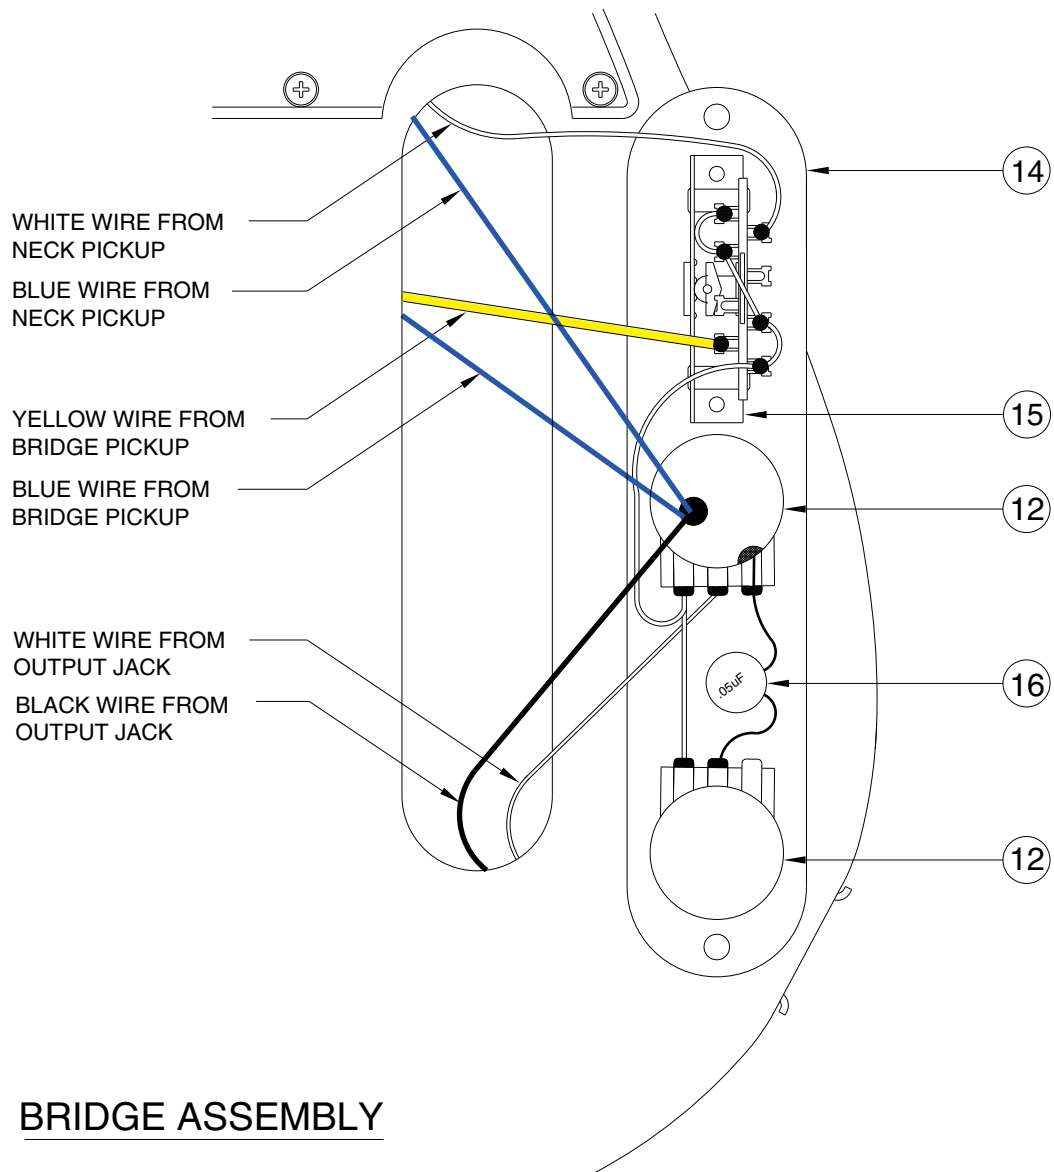

# 60's TELECASTER 0131600

## CONTROL ASSEMBLY

## BRIDGE ASSEMBLY