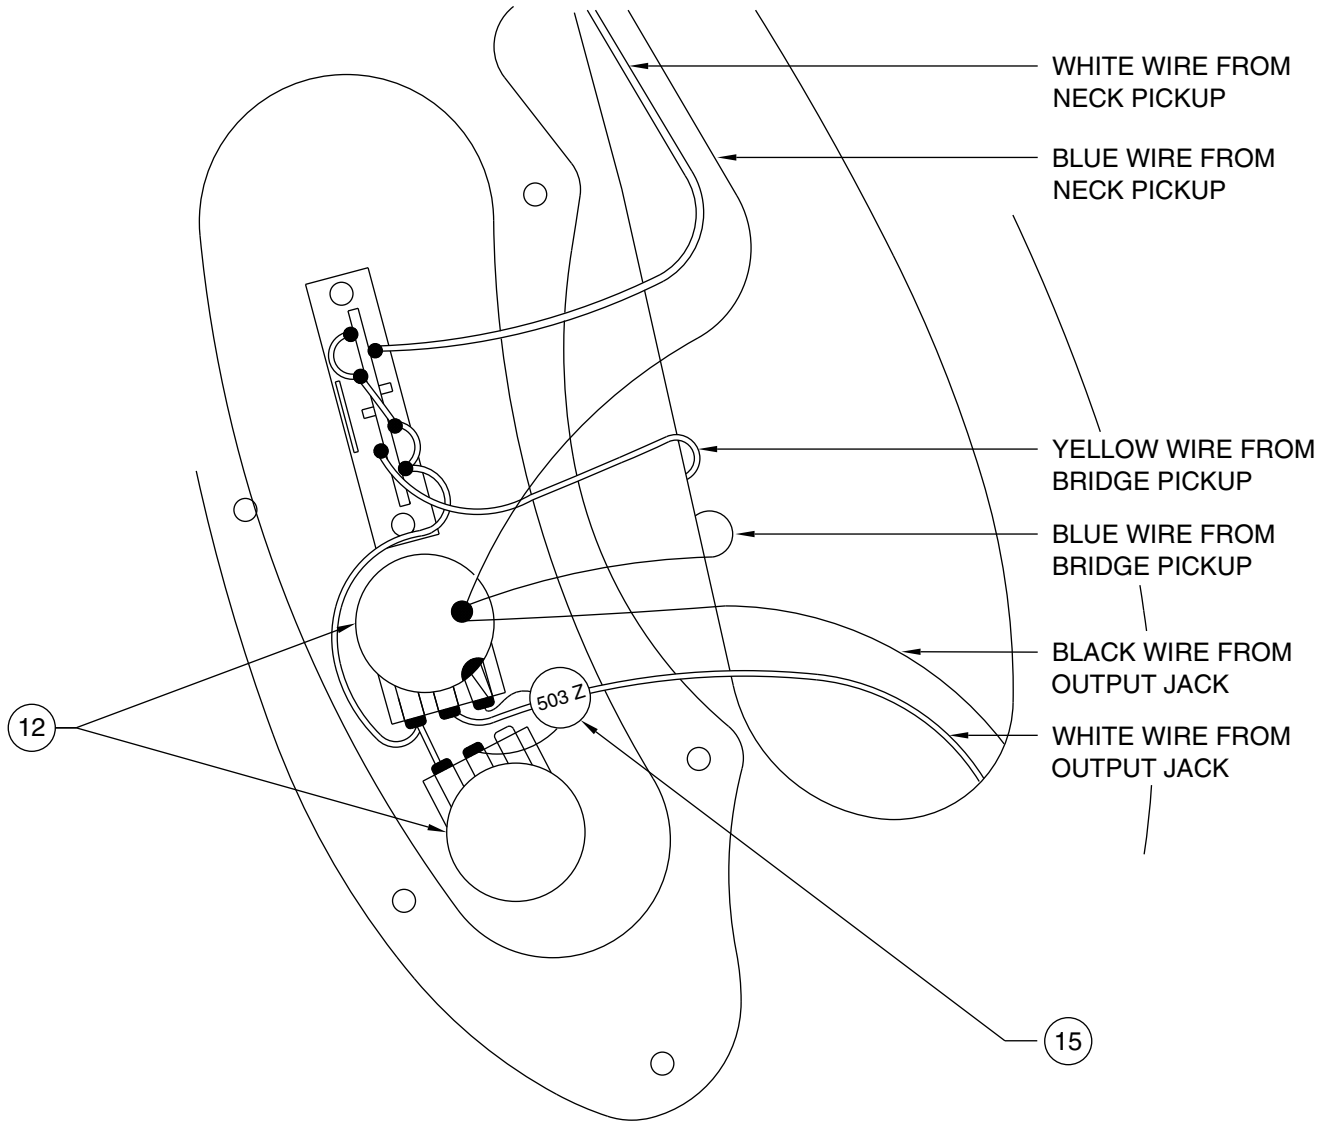

'69 TELECASTER THINLINE 0136902
PICKGUARD ASSEMBLY

BRIDGE ASSEMBLY