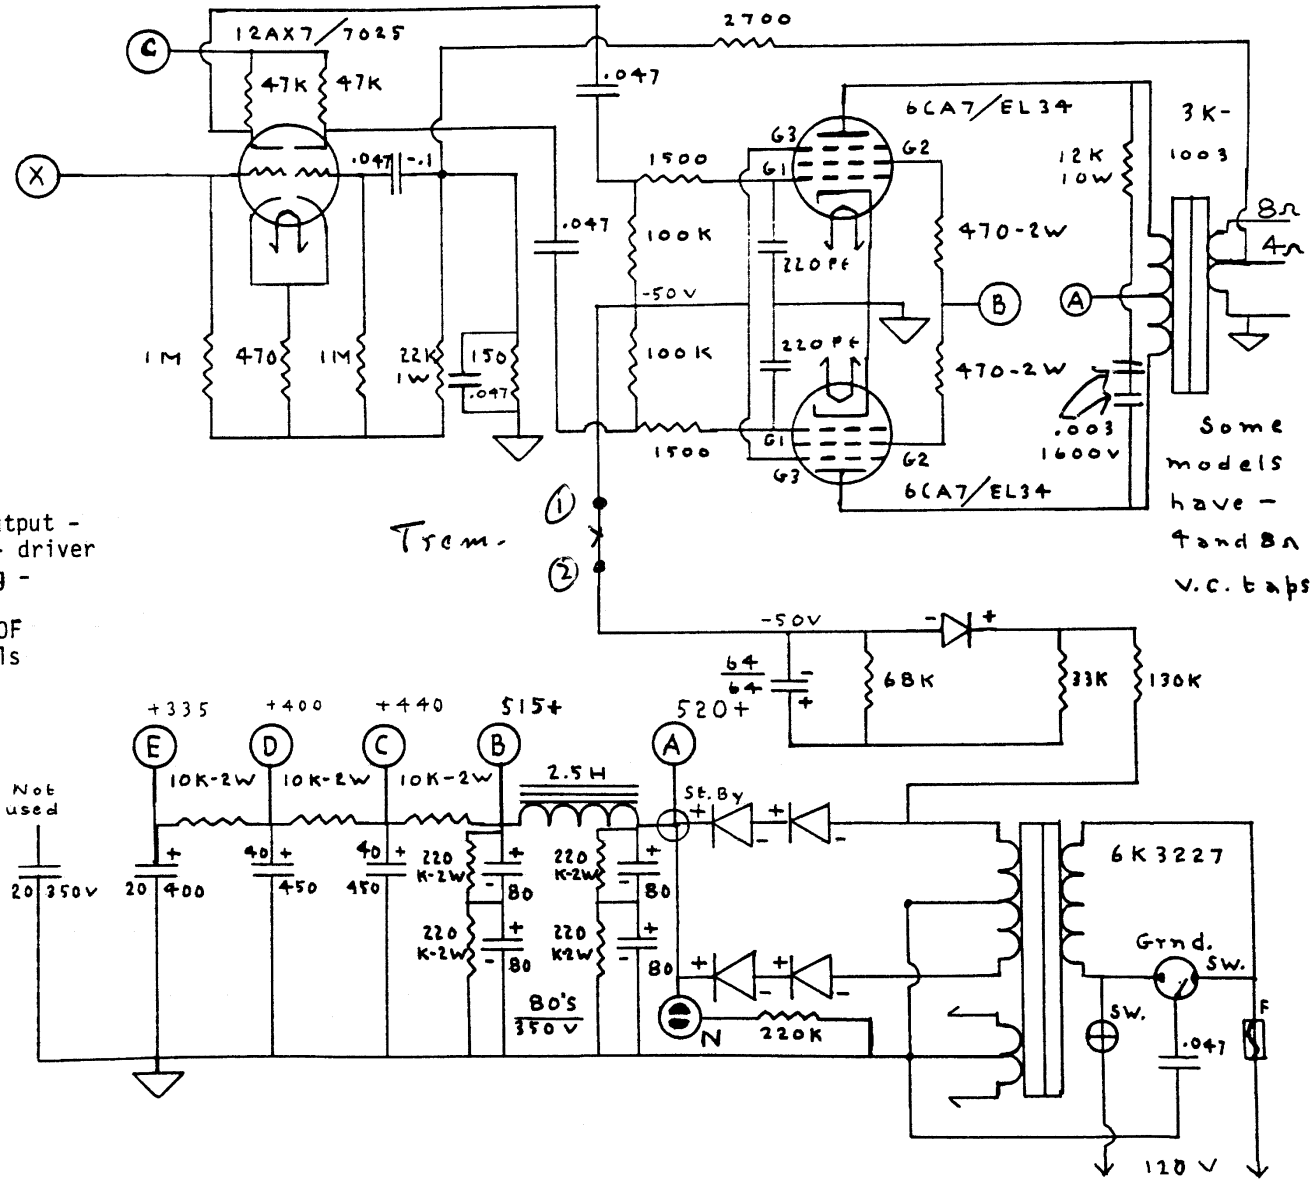

Pre-amp, Driver, Stinger,  
and tremolo for-  
LB190D- LB260D

Power Supply - Output -  
phase - splitter - driver  
for following -

- LB200F  
all 190 models

Trem.

Some  
models  
have -  
tand Bn  
v.c. taps