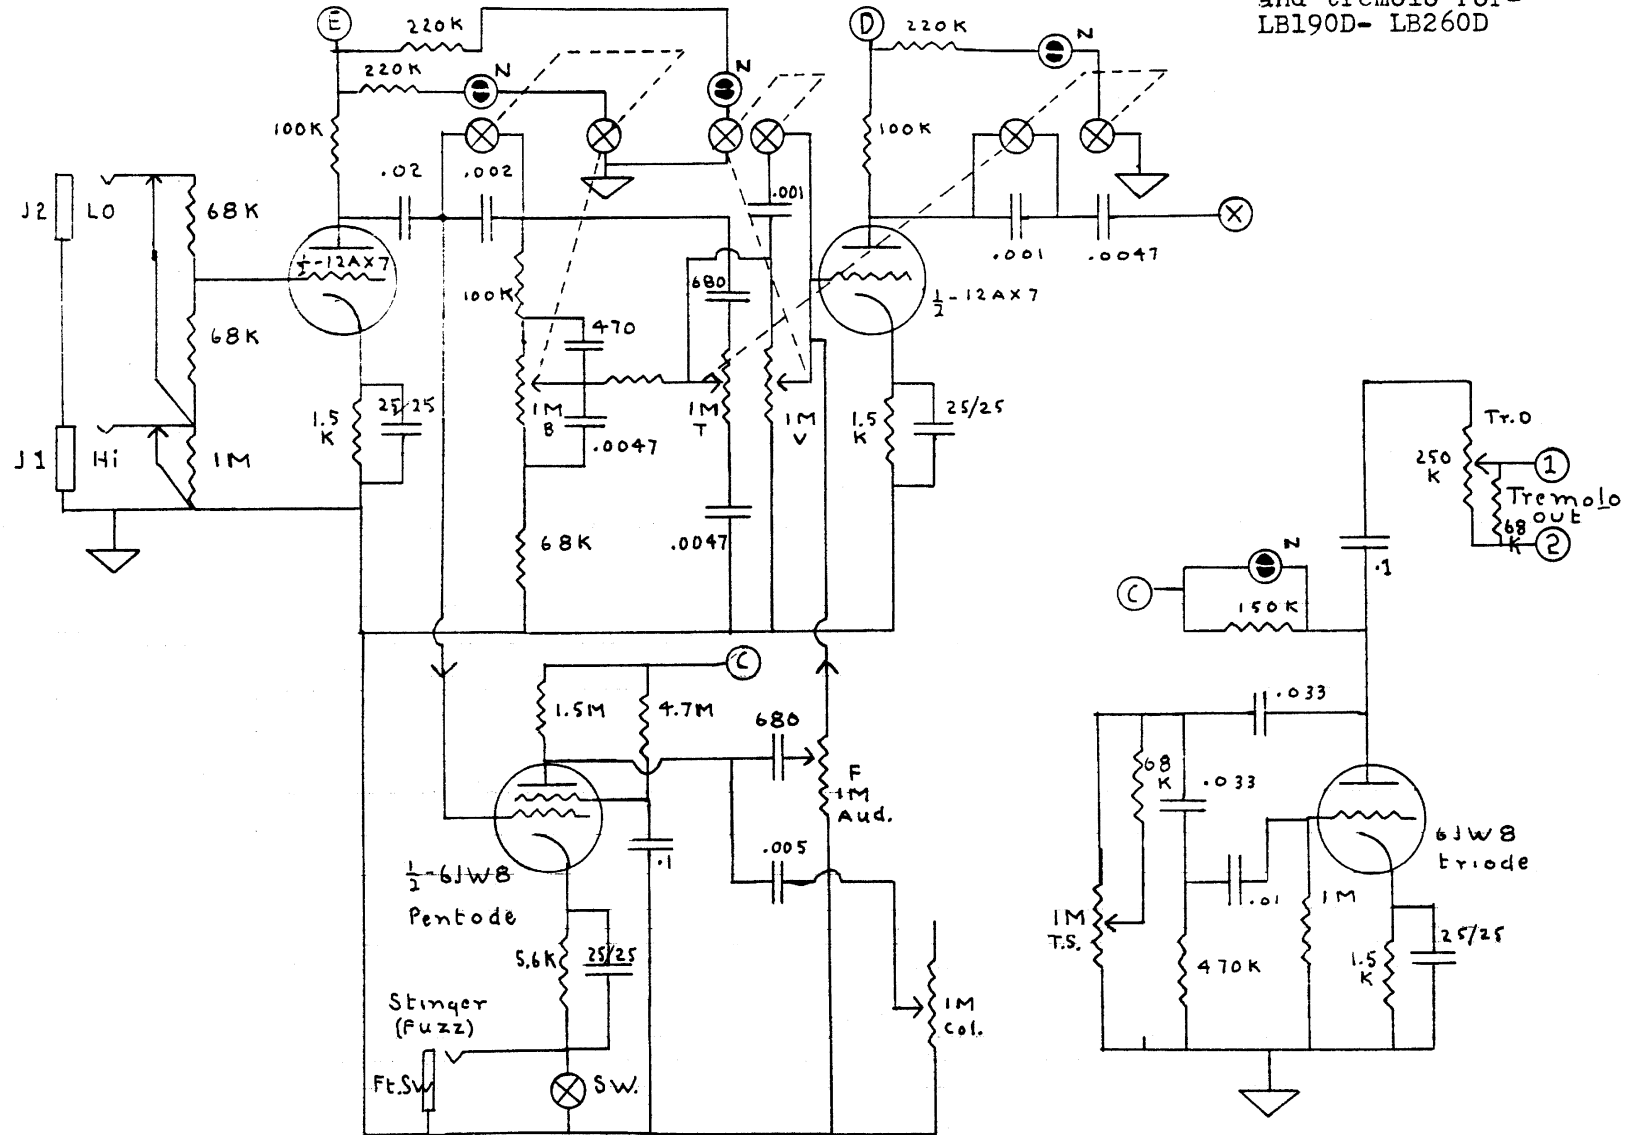

Pre-amp, Driver, Stinger,  
and tremolo for-  
LB190D- LB260D

Power Supply - Output -  
phase - splitter - driver  
for following -

- LB200F  
all 190 models

Trem.

Some  
models  
have -  
tand Bn  
v.c. taps