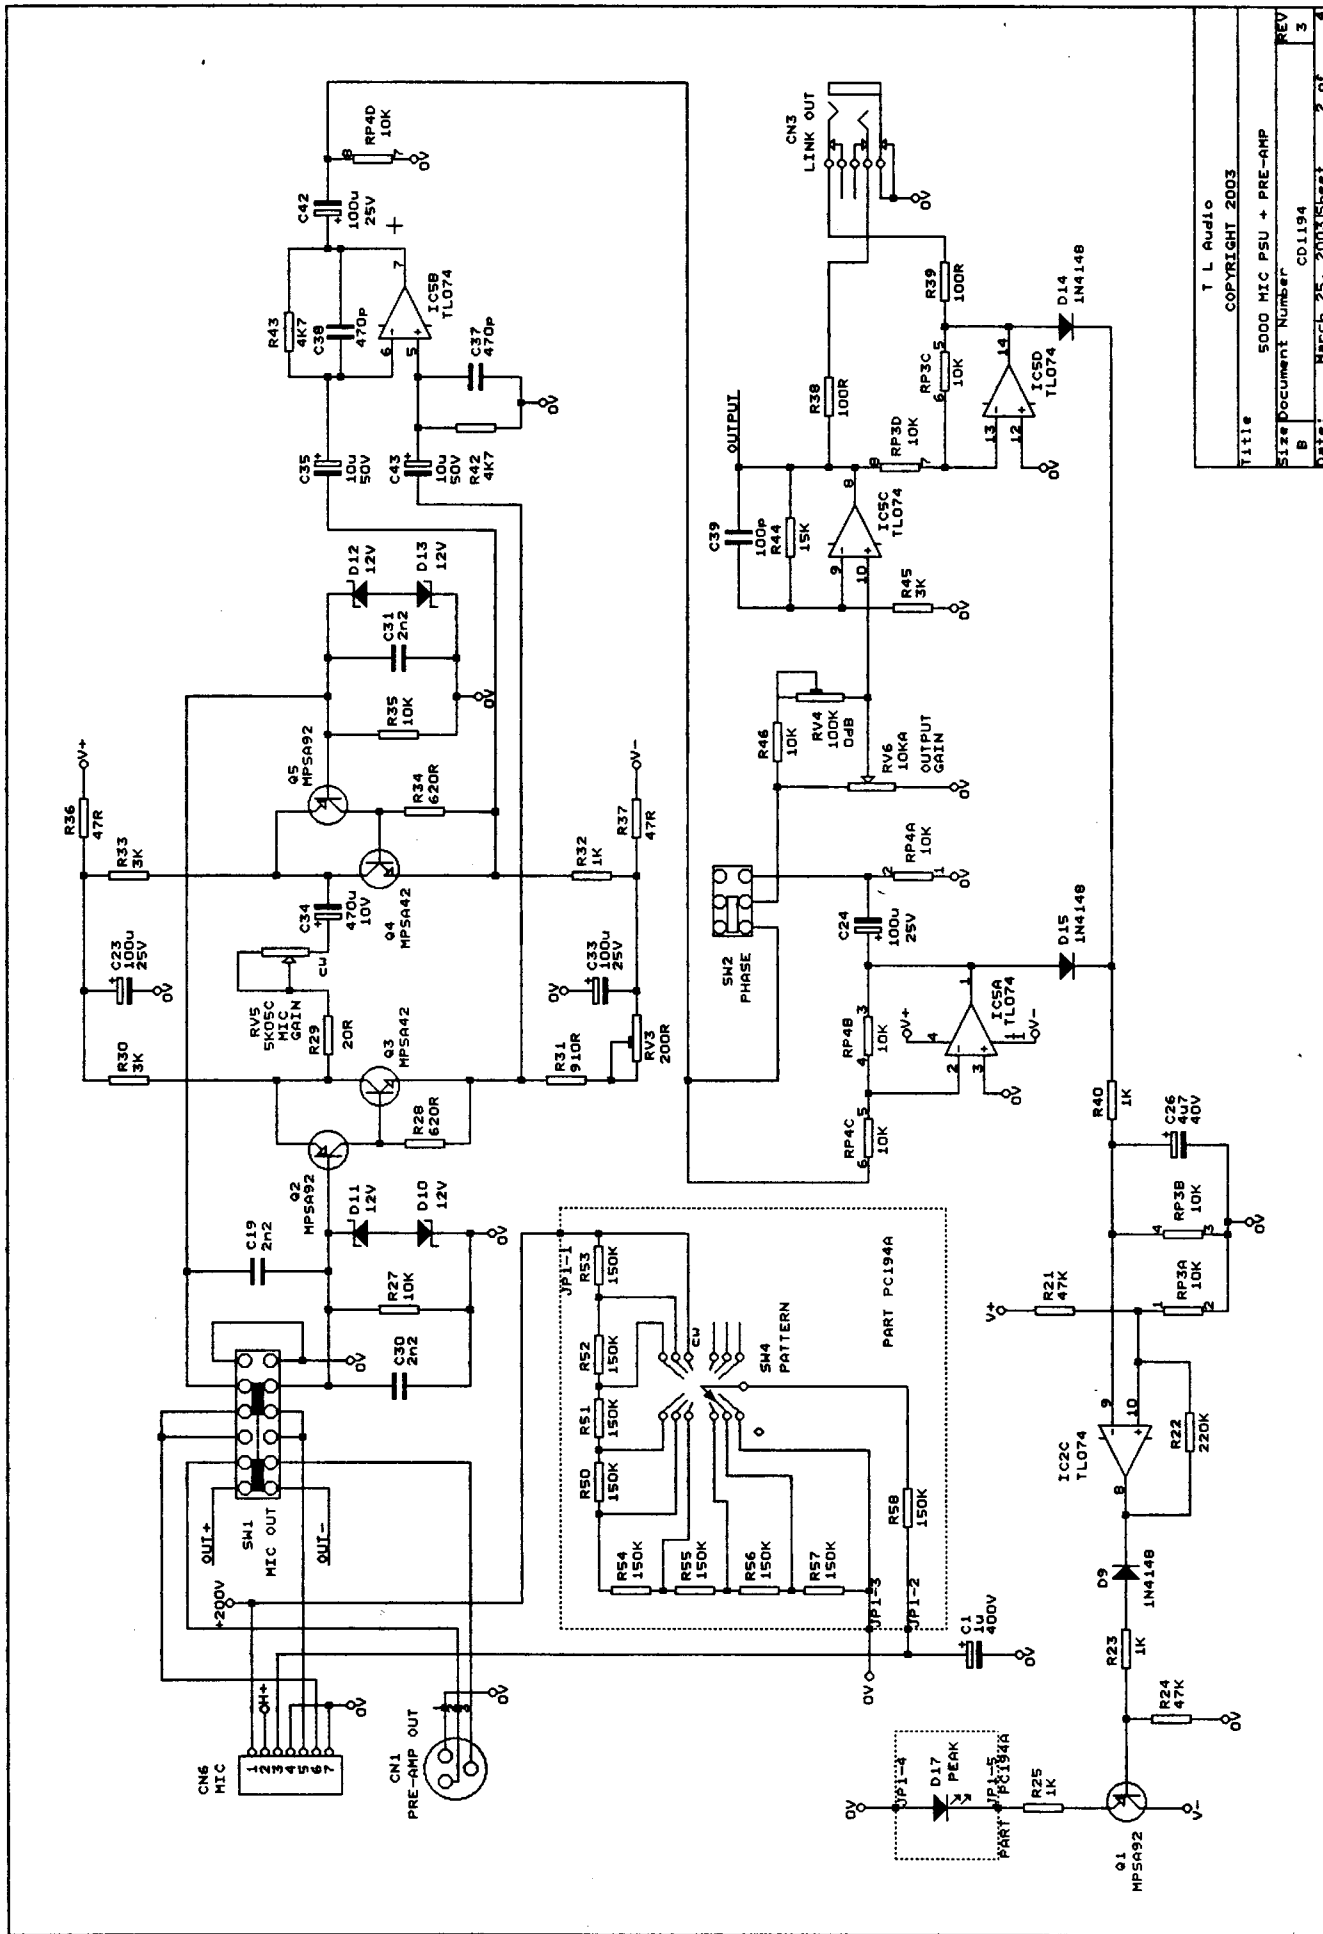

INPUT

OUTPUT

PSU

TL Audio  
Copyright 2003

Title 5000 MIC PSU + PRE-AMP

Size Document Number CD1194 REV 1

Date: MarCh 25, 2003 Sheet 1 of 4

T L Audio	
COPYRIGHT 2003	
Title	5000 MIC PSU + PRE-AMP
Size	Document Number CD1194
REV	B
Date:	March 25, 2003 Sheet 2 of 3

TL Audio			
Copyright 2003			
Title			
5000 MIC PSU + PRE-AMP			
Size Document Number			
B	CD1194	REV	1
Date:	March 25, 2003	Sheet	4 of 4