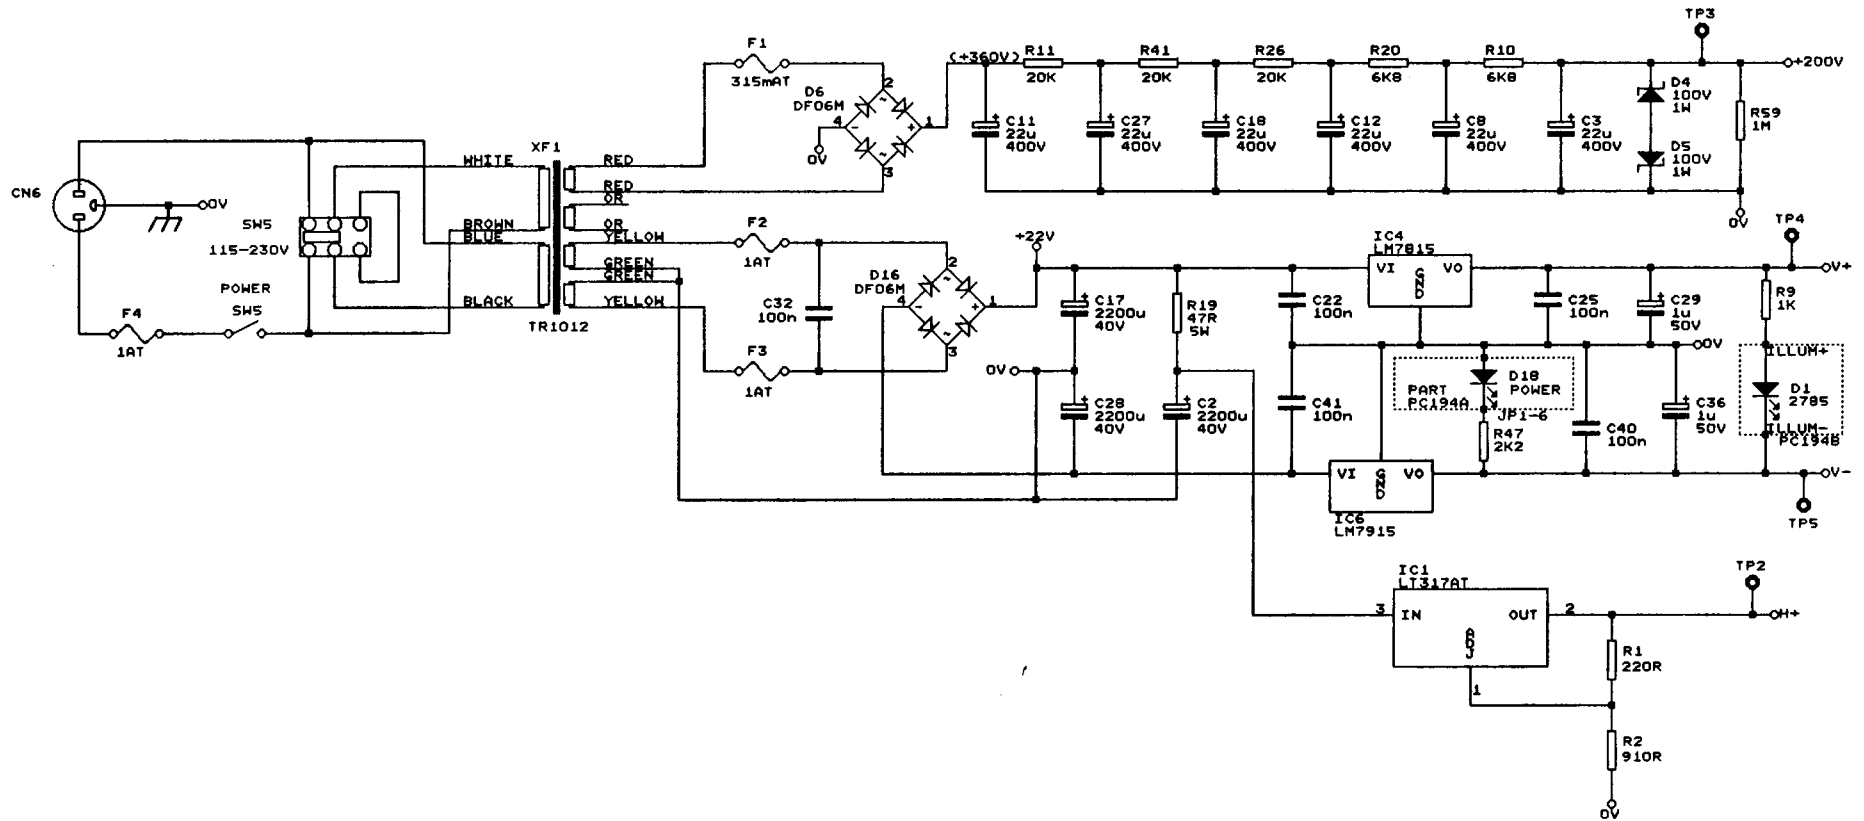

INPUT

OUTPUT

PSU

TL Audio  
Copyright 2003

Title 5000 MIC PSU + PRE-AMP

Size Document Number CD1194 REV 1

Date: MarCh 25, 2003 Sheet 1 of 4

T L Audio	
COPYRIGHT 2003	
Title	5000 MIC PSU + PRE-AMP
Size	Document Number CD1194
REV	B
Date:	March 25, 2003 Sheet 2 of 3

TL Audio			
Copyright 2003			
Title			
5000 MIC PSU + PRE-AMP			
Size Document Number			
B	CD1194	REV	1
Date:	March 25, 2003	Sheet	4 of 4