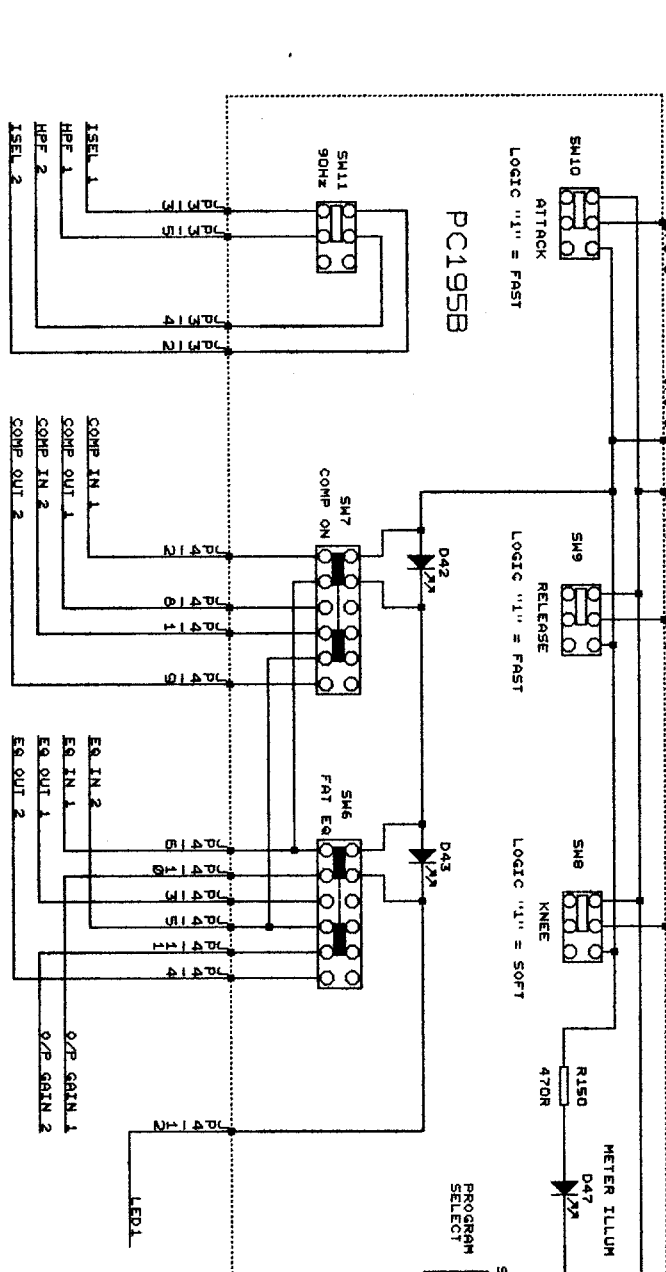

CHANNEL A SHEET 3

CHANNEL B SHEET 6

MC INPUT SHEET 7

VALVE/METER SHEET 5

SIDECHAIN SHEET 4

PROGRAM SHEET 8

PSU SHEET 2

NOTES FOR QUALIFIED SERVICE ENGINEERS

PC195A

PC195 (MAIN BOARD)

TL Audio	
COPYRIGHT 2003	
TITLE IVORY SOLO PRE-AMP AND STEREO COMPRESSOR	
SIZE Document Number CD1195	
REV B	
DATE: December 9, 2003	Sheet 7 of 8

SW12 OUTPUT

↓ CW

PROGRAM	A3	A2	A1	A0
MANUAL (LED)	1	1	1	1
(FLAT AT BOTTOM)	0	1	1	1
1	0	0	1	1
2	0	0	1	1
3	1	0	1	1
4	1	0	0	1
5	0	0	0	1
6	0	0	0	0
7	1	0	0	0
8	1	0	1	0
9	0	0	1	0
10	0	1	1	0
11	1	1	1	0
12	1	1	0	0
13	0	1	0	0
14	0	1	0	1
15	1	1	0	1