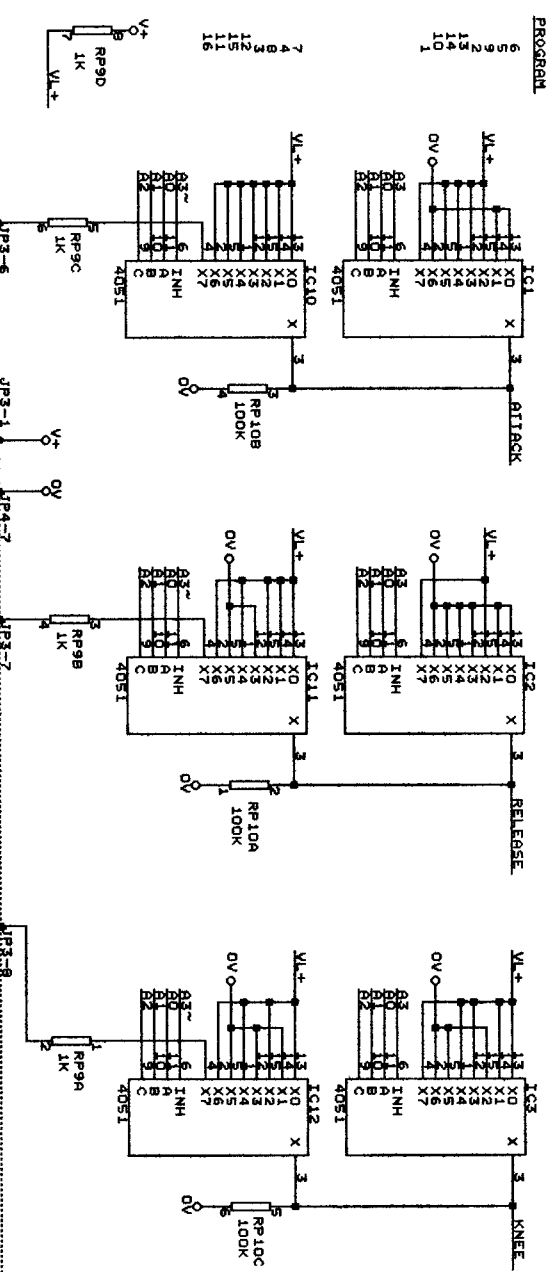

CHANNEL A SHEET 3

CHANNEL B SHEET 6

MC INPUT SHEET 7

VALVE/METER SHEET 5

SIDECHAIN SHEET 4

PROGRAM SHEET 8

PSU SHEET 2

NOTES FOR QUALIFIED SERVICE ENGINEERS

PC195A

PC195 (MAIN BOARD)

TL Audio	
COPYRIGHT 2003	
TITLE IVORY SOLO PRE-AMP AND STEREO COMPRESSOR	
SIZE Document Number CD1195	
REV B	
DATE: December 9, 2003	Sheet 7 of 8

SW12 OUTPUT

↓ CW

PROGRAM	A3	A2	A1	A0
MANUAL (LED)	1	1	1	1
(FLAT AT BOTTOM)	0	1	1	1
1	0	0	1	1
2	0	0	1	1
3	1	0	1	1
4	1	0	0	1
5	0	0	0	1
6	0	0	0	0
7	1	0	0	0
8	1	0	1	0
9	0	0	1	0
10	0	1	1	0
11	1	1	1	0
12	1	1	0	0
13	0	1	0	0
14	0	1	0	1
15	1	1	0	1