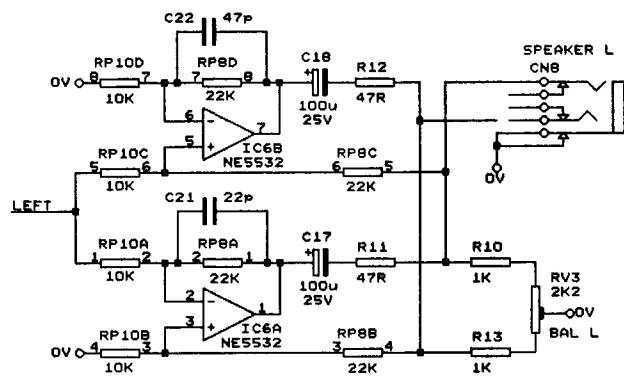

TO IVORY2/FAT LINE INPUTS

FROM IVORY2/FAT LINE OUTPUTS

TL Audio	
Copyright 2002	
Title IVORY Mk2 DEMO SWITCHER	
Size B	Document Number CD1191
Date March 13, 2002	Sheet 6 of 6
	REV 1