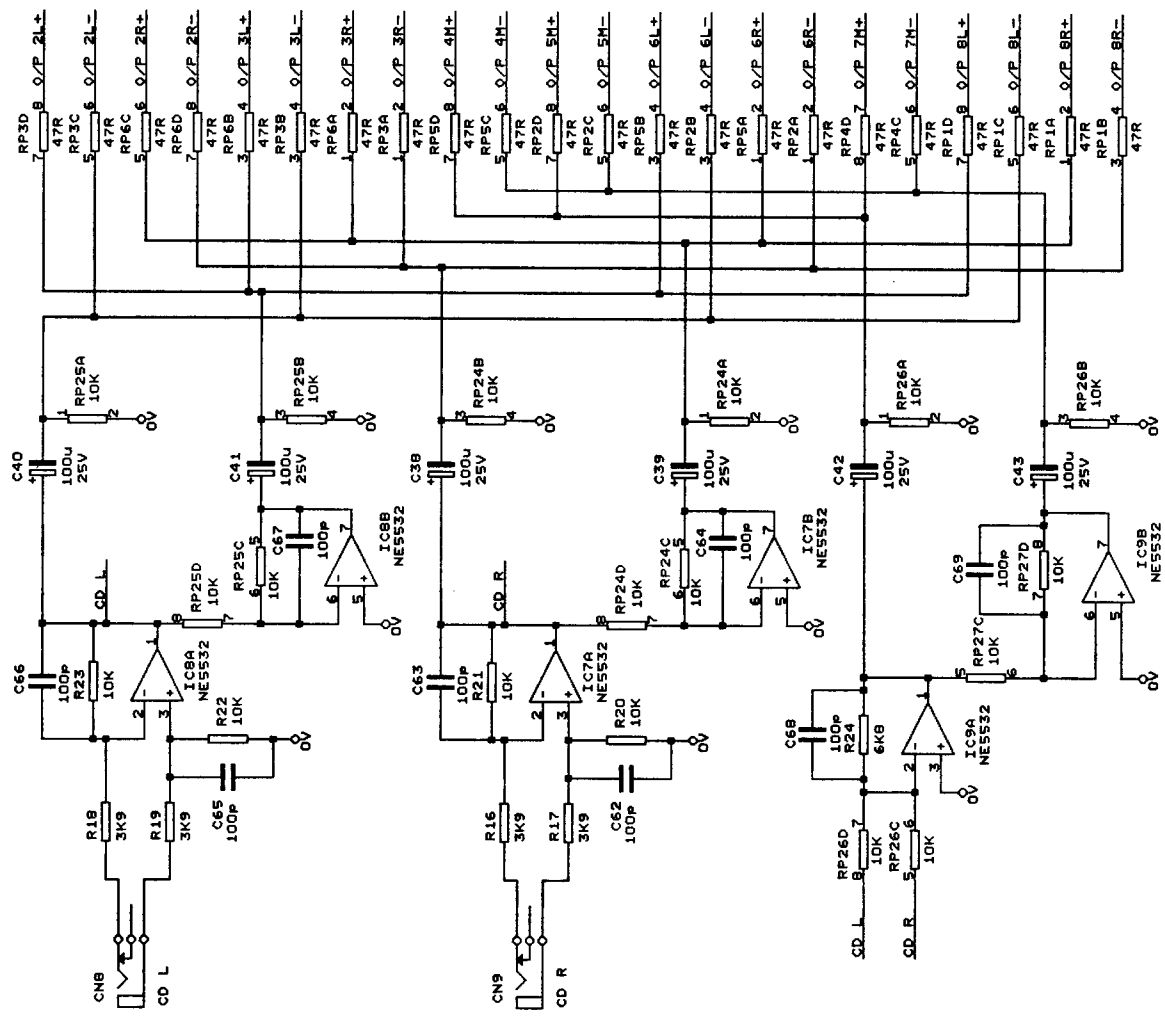

REV 1

Date: March 13, 2002 Sheet 1 of 6

TL Audio	
Copyright 2002	
Title IVORY Mk2 DEMO SWITCHER	
Size Document Number B	REV 1
Date: March 13, 2002 Sheet 3 of 6	

TL Audio		
Copyright 2002		
Title IVORY Mk2 DEMO SWITCHER		
Size	Document Number	REV
B	CD1191	1
Date:	March 13, 2002	Sheet 4 of 6

TO IVORY2/FAT LINE INPUTS

FROM IVORY2/FAT LINE OUTPUTS

TL Audio	
Copyright 2002	
Title IVORY Mk2 DEMO SWITCHER	
Size B	Document Number CD1191
Date March 13, 2002	Sheet 6 of 6
	REV 1