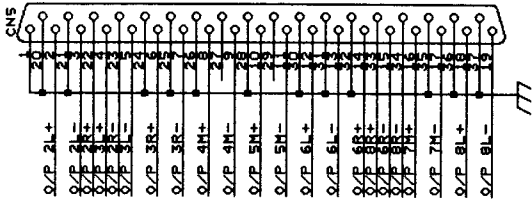

REV 1

Date: March 13, 2002 Sheet 1 of 6

TL Audio	
Copyright 2002	
Title IVORY Mk2 DEMO SWITCHER	
Size Document Number B	REV 1
Date: March 13, 2002 Sheet 3 of 6	

TL Audio		
Copyright 2002		
Title IVORY Mk2 DEMO SWITCHER		
Size	Document Number	REV
B	CD1191	1
Date:	March 13, 2002	Sheet 4 of 6

TO IVORY2/FAT LINE INPUTS

FROM IVORY2/FAT LINE OUTPUTS

TL Audio	
Copyright 2002	
Title IVORY Mk2 DEMO SWITCHER	
Size B	Document Number CD1191
Date March 13, 2002	Sheet 6 of 6
	REV 1