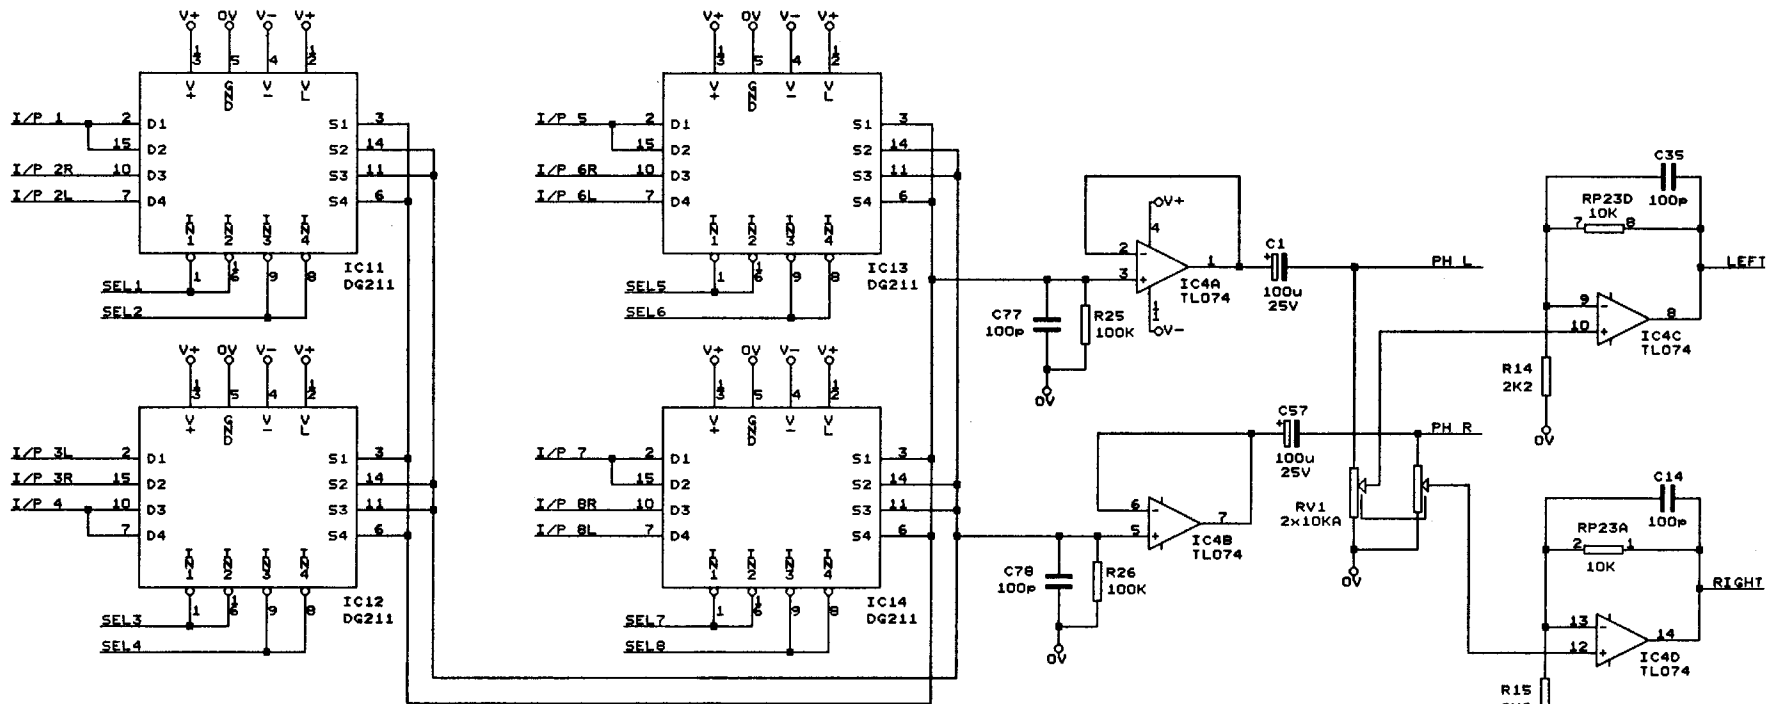

SELECT SWITCHES

INPUT BUFFERS

INPUT SWITCHING, HEADPHONES

OUTPUTS

BAL. OUTPUTS + PSU

TL Audio
Copyright 2002

Title IVORY MK2 DEMO SWITCHER

Size Document Number CD1191

REV 1

Date: March 13, 2002 Sheet 1 of 6

TL Audio	
Copyright 2002	
Title IVORY Mk2 DEMO SWITCHER	
Size Document Number B	REV 1
Date: March 13, 2002 Sheet 3 of 6	

TL Audio		
Copyright 2002		
Title IVORY Mk2 DEMO SWITCHER		
Size	Document Number	REV
B	CD1191	1
Date:	March 13, 2002	Sheet 4 of 6

TO IVORY2/FAT LINE INPUTS

FROM IVORY2/FAT LINE OUTPUTS

TL Audio	
Copyright 2002	
Title IVORY Mk2 DEMO SWITCHER	
Size B	Document Number CD1191
Date March 13, 2002	Sheet 6 of 6
	REV 1