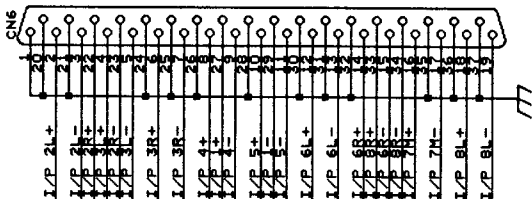

REV 1

Date: March 13, 2002 Sheet 1 of 6

TL Audio	
Copyright 2002	
Title IVORY Mk2 DEMO SWITCHER	
Size Document Number B	REV 1
Date: March 13, 2002 Sheet 3 of 6	

TL Audio		
Copyright 2002		
Title IVORY Mk2 DEMO SWITCHER		
Size	Document Number	REV
B	CD1191	1
Date:	March 13, 2002	Sheet 4 of 6

TO IVORY2/FAT LINE INPUTS

FROM IVORY2/FAT LINE OUTPUTS

TL Audio	
Copyright 2002	
Title IVORY Mk2 DEMO SWITCHER	
Size B	Document Number CD1191
Date March 13, 2002	Sheet 6 of 6
	REV 1