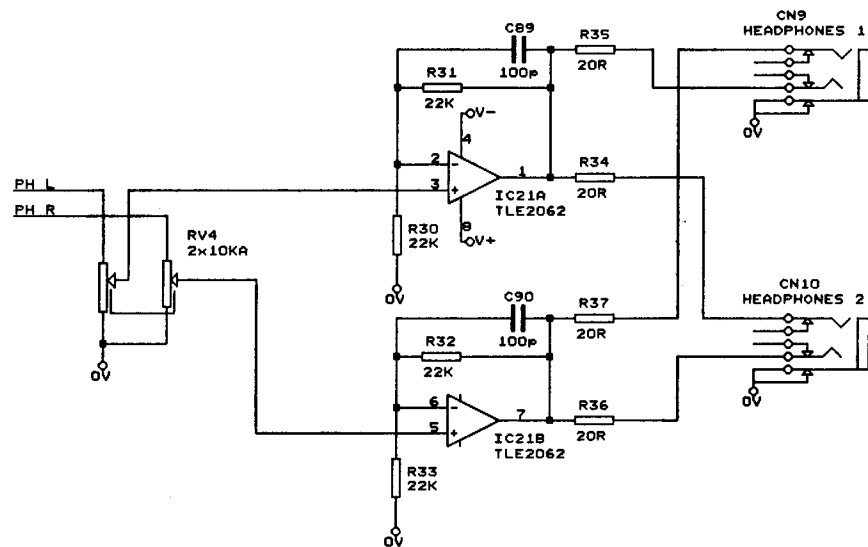

SELECT SWITCHES

INPUT BUFFERS

INPUT SWITCHING, HEADPHONES

OUTPUTS

BAL. OUTPUTS + PSU

TL Audio
Copyright 2002

Title IVORY MK2 DEMO SWITCHER

Size Document Number CD1191

REV 1

Date: March 13, 2002 Sheet 1 of 6

TL Audio	
Copyright 2002	
Title IVORY Mk2 DEMO SWITCHER	
Size Document Number B	REV 1
Date: March 13, 2002 Sheet 3 of 6	

TL Audio		
Copyright 2002		
Title IVORY Mk2 DEMO SWITCHER		
Size	Document Number	REV
B	CD1191	1
Date:	March 13, 2002	Sheet 4 of 6

TO IVORY2/FAT LINE INPUTS

FROM IVORY2/FAT LINE OUTPUTS

TL Audio	
Copyright 2002	
Title IVORY Mk2 DEMO SWITCHER	
Size B	Document Number CD1191
Date March 13, 2002	Sheet 6 of 6
	REV 1