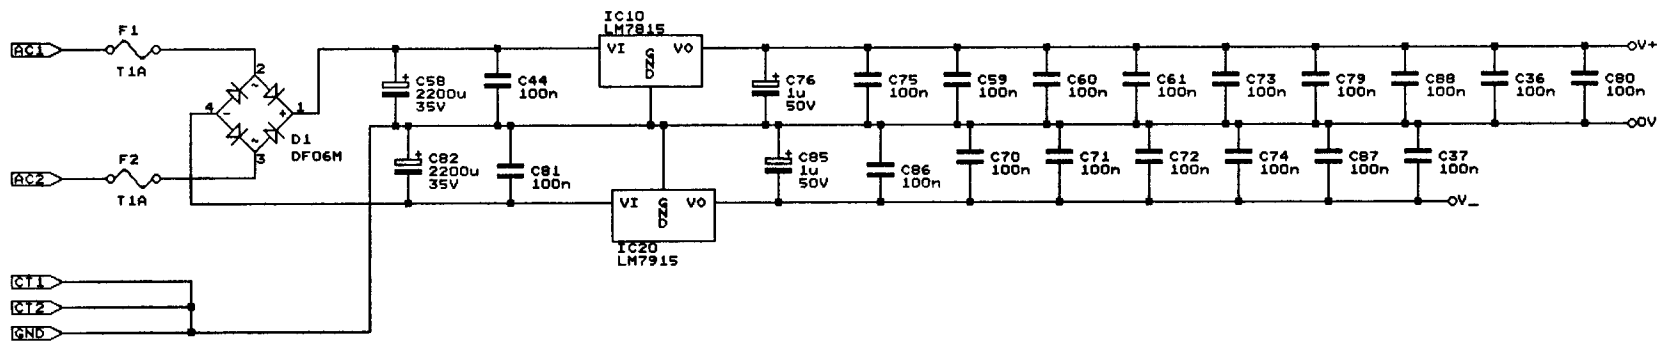

TO IVORY2/FAT LINE INPUTS

FROM IVORY2/FAT LINE OUTPUTS

TL Audio	
Copyright 2002	
Title IVORY Mk2 DEMO SWITCHER	
Size B	Document Number CD1191
Date March 13, 2002	Sheet 6 of 6
	REV 1