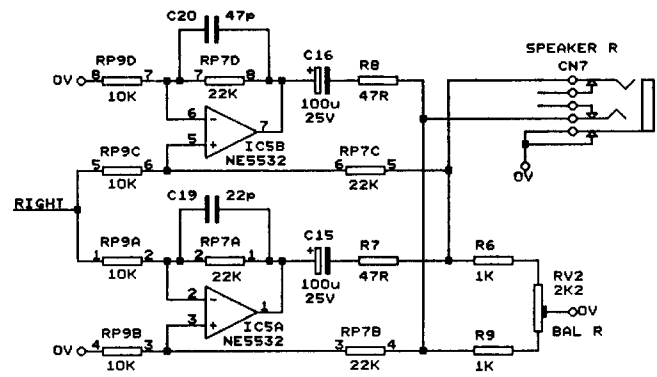

TO IVORY2/FAT LINE INPUTS

FROM IVORY2/FAT LINE OUTPUTS

TL Audio	
Copyright 2002	
Title IVORY Mk2 DEMO SWITCHER	
Size B	Document Number CD1191
Date March 13, 2002	Sheet 6 of 6
	REV 1