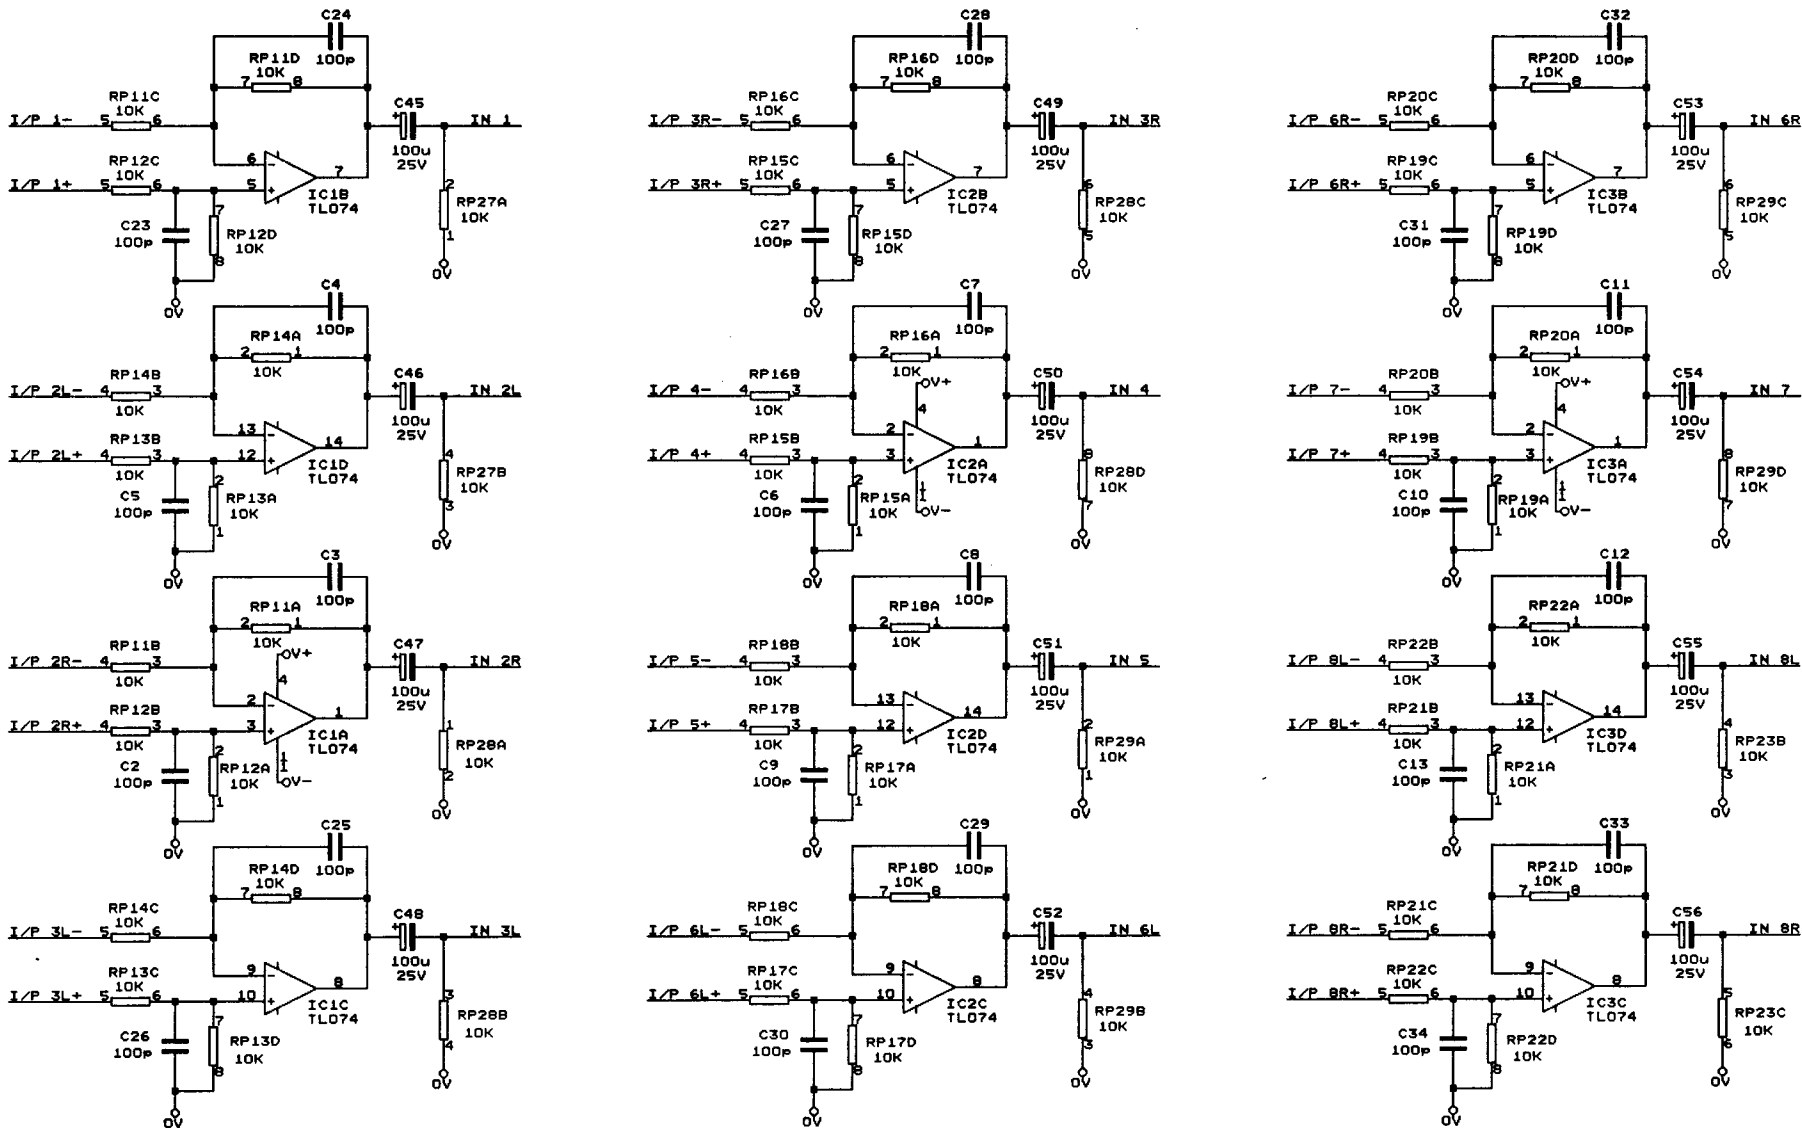

SELECT SWITCHES

INPUT BUFFERS

INPUT SWITCHING, HEADPHONES

OUTPUTS

BAL. OUTPUTS + PSU

TL Audio
Copyright 2002

Title IVORY MK2 DEMO SWITCHER

Size Document Number CD1191

REV 1

Date: March 13, 2002 Sheet 1 of 6

TL Audio	
Copyright 2002	
Title IVORY Mk2 DEMO SWITCHER	
Size Document Number B	REV 1
Date: March 13, 2002 Sheet 3 of 6	

TL Audio		
Copyright 2002		
Title IVORY Mk2 DEMO SWITCHER		
Size	Document Number	REV
B	CD1191	1
Date:	March 13, 2002	Sheet 4 of 6

TO IVORY2/FAT LINE INPUTS

FROM IVORY2/FAT LINE OUTPUTS

TL Audio	
Copyright 2002	
Title IVORY Mk2 DEMO SWITCHER	
Size B	Document Number CD1191
Date March 13, 2002	Sheet 6 of 6
	REV 1