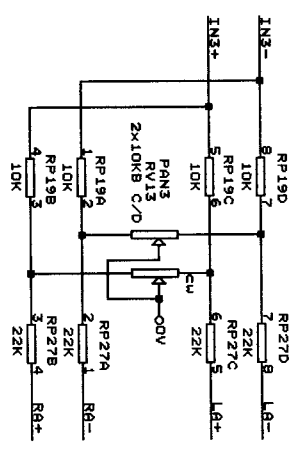

PC242A

Title		TL Audio Limited	
Copyright		Copyright 2008	
Size		EBONY SUMMER	
Document Number		CD1242	
Date		April 25, 2008	
Sheet		3 of 9	
REV		1	

PC242B

Title		TL Audio Limited	
Copyright		Copyright 2008	
Size		EBONY SUMMER	
Document Number		CD1242	
Date	April 25, 2008	Sheet	4 of 9
REV	1		

TL Audio Limited  
 Copyright 2008  
 EBONY SUMMER  
 Size Document Number CD1242  
 Date: April 25, 2008 Sheet 5 of 9

TL Audio Limited	
Copyright 2008	
Title EBONY SUMMER	
Size	Document Number CD1242
REV	1
Date:	April 25, 2008 Sheet 6 of 9

PC242C

TL Audio	
COPYRIGHT 2008	
TITLE EBONY SUMMER	
Size	Document Number
B	CD1242
Date:	April 25, 2008
Sheet	8 of 9
REV	1

TL Audio	
COPYRIGHT 2008	
TITLE	
EBONY SUMMER	
Size	Document Number
B	CD1242
Date:	April 25, 2008
Sheet	9 of 9
REV	1