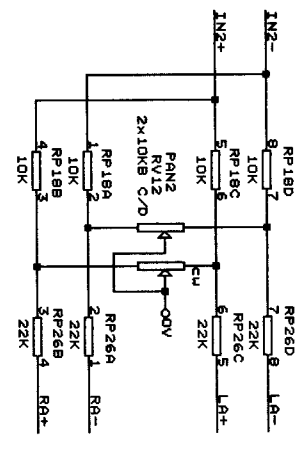

PC242B

Title		TL Audio Limited	
Copyright		Copyright 2008	
Size		EBONY SUMMER	
Document Number		CD1242	
Date	April 25, 2008	Sheet	4 of 9
REV	1