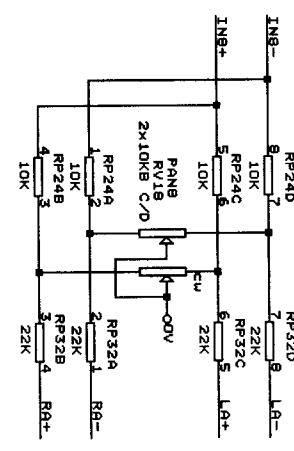

PC242A

Title		TL Audio Limited	
Copyright		Copyright 2008	
Size		EBONY SUMMER	
Document Number		CD1242	
Date		April 25, 2008	
Sheet		3 of 9	
REV		1	

PC242B

Title		TL Audio Limited	
Copyright		Copyright 2008	
Size		EBONY SUMMER	
Document Number		CD1242	
Date	April 25, 2008	Sheet	4 of 9
REV	1		

TL Audio Limited  
 Copyright 2008  
 EBONY SUMMER  
 Size Document Number CD1242  
 Date: April 25, 2008 Sheet 5 of 9

TL Audio Limited	
Copyright 2008	
Title EBONY SUMMER	
Size	Document Number CD1242
REV	1
Date:	April 25, 2008 Sheet 6 of 9

PC242C

TL Audio	
COPYRIGHT 2008	
TITLE EBONY SUMMER	
Size	Document Number
B	CD1242
Date:	April 25, 2008
Sheet	8 of 9
REV	1

TL Audio	
COPYRIGHT 2008	
TITLE	
EBONY SUMMER	
Size	Document Number
B	CD1242
Date:	April 25, 2008
Sheet	9 of 9
REV	1