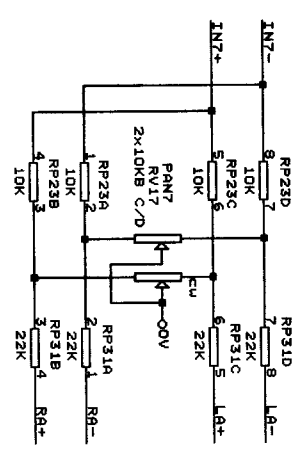

PC242A

Title		TL Audio Limited	
Copyright		Copyright 2008	
Size		EBONY SUMMER	
Document Number		CD1242	
Date		April 25, 2008	
Sheet		3 of 9	
REV		1	

PC242B

Title		TL Audio Limited	
Copyright		Copyright 2008	
Size		EBONY SUMMER	
Document Number		CD1242	
Date	April 25, 2008	Sheet	4 of 9
REV	1		

TL Audio Limited  
 Copyright 2008  
 EBONY SUMMER  
 Size Document Number CD1242  
 Date: April 25, 2008 Sheet 5 of 9

TL Audio Limited	
Copyright 2008	
Title EBONY SUMMER	
Size	Document Number CD1242
REV	1
Date:	April 25, 2008 Sheet 6 of 9

PC242C

TL Audio	
COPYRIGHT 2008	
TITLE EBONY SUMMER	
Size	Document Number
B	CD1242
Date:	April 25, 2008
Sheet	8 of 9
REV	1

TL Audio	
COPYRIGHT 2008	
TITLE	
EBONY SUMMER	
Size	Document Number
B	CD1242
Date:	April 25, 2008
Sheet	9 of 9
REV	1