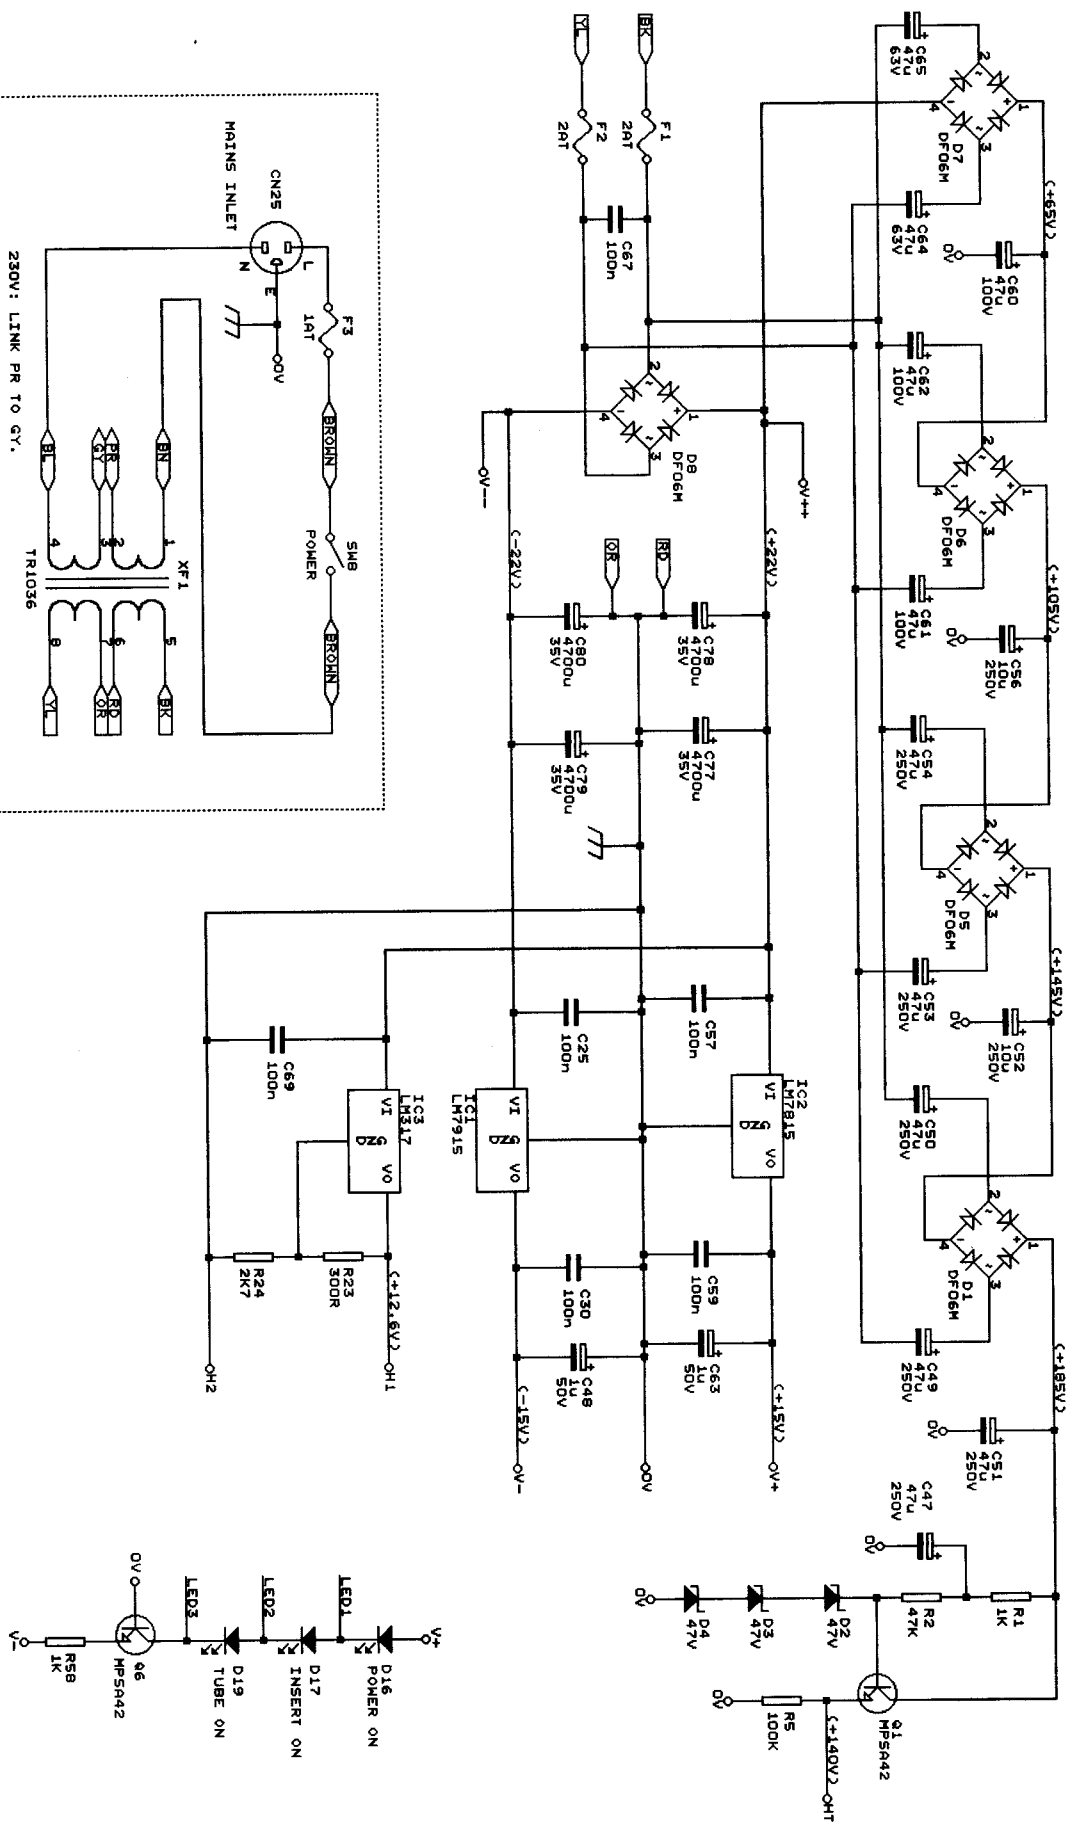

INPUTS 1-8 SHEET 3

INPUTS 9-16 SHEET 2

PANS 1-8 SHEET 4

PANS 9-16 + MIX SHEET 5

INSERT + OUTPUTS SHEET 7

TUBE STAGES SHEET 6

METERING SHEET 8

PSU SHEET 9

TL Audio Limited  
 Copyright 2008  
 EBONY SUMMER  
 Size Document Number CD1242  
 Date: April 25, 2008 Sheet 5 of 9

TL Audio Limited	
Copyright 2008	
Title EBONY SUMMER	
Size	Document Number CD1242
REV	1
Date:	April 25, 2008 Sheet 6 of 9

PC242C

TL Audio	
COPYRIGHT 2008	
TITLE EBONY SUMMER	
Size	Document Number
B	CD1242
Date:	April 25, 2008
Sheet	8 of 9
REV	1

TL Audio	
COPYRIGHT 2008	
TITLE	
EBONY SUMMER	
Size	Document Number
B	CD1242
Date:	April 25, 2008
Sheet	9 of 9
REV	1