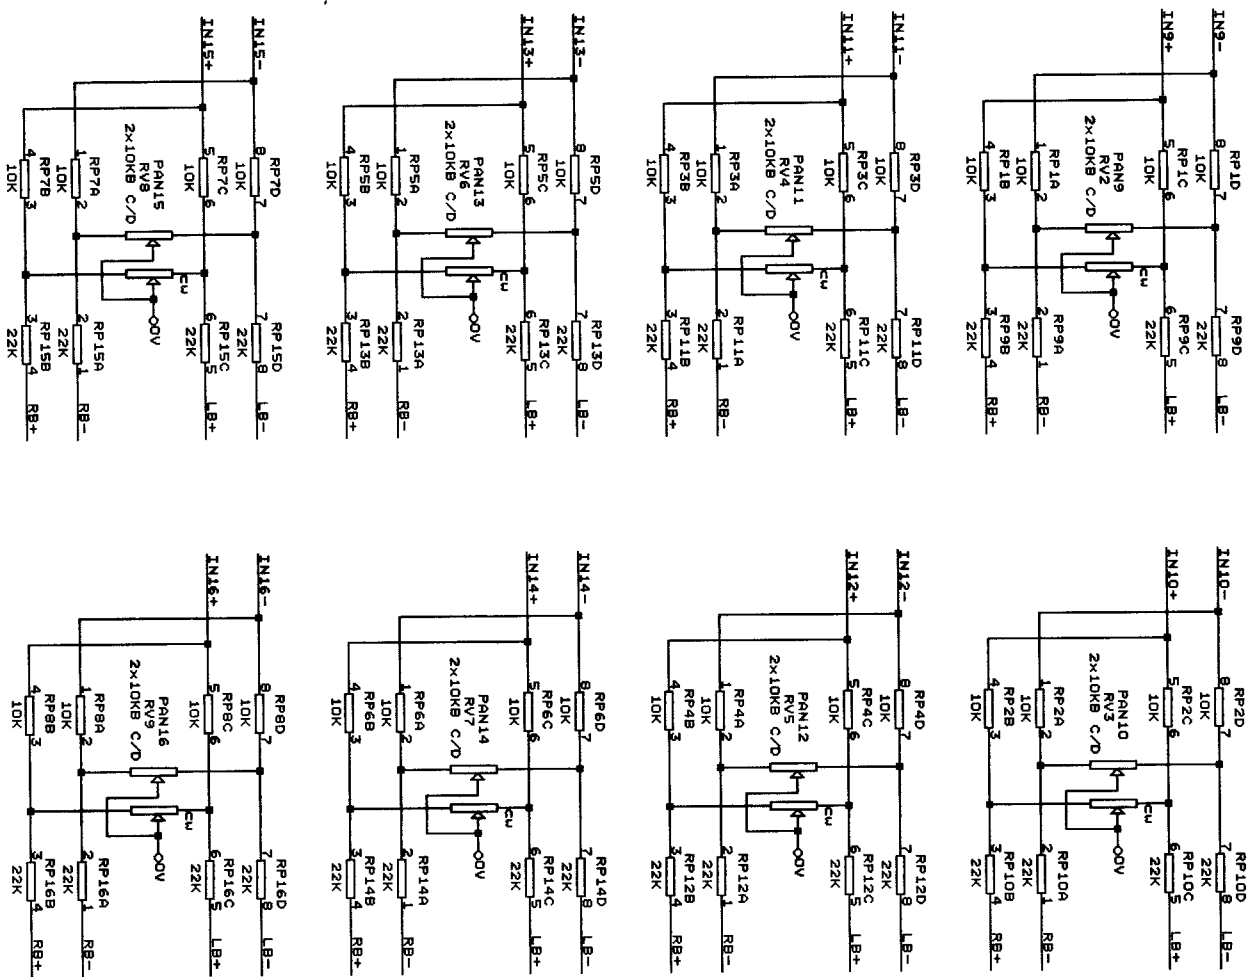

TL Audio Limited
Copyright 2008
EBONY SUMMER
Size Document Number CD1242
Date: April 25, 2008 Sheet 5 of 9