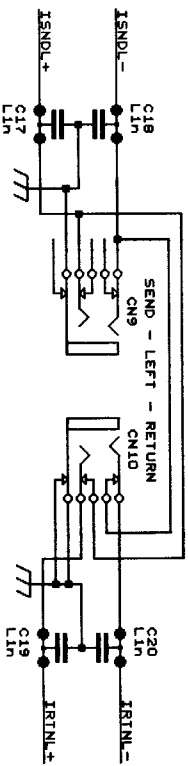

INPUTS 1-8 SHEET 3

INPUTS 9-16 SHEET 2

PANS 1-8 SHEET 4

PANS 9-16 + MIX SHEET 5

INSERT + OUTPUTS SHEET 7

TUBE STAGES SHEET 6

METERING SHEET 8

PSU SHEET 9

### NOTES FOR QUALIFIED SERVICE ENGINEERS

The following voltages exist within this unit under normal working circumstances: 230V (115V) AC Mains and 250V DC. These voltages may take several minutes to decay after the unit is switched off.

### CARE MUST BE TAKEN WHEN FAULT FINDING.

DO NOT handle the PCB while the unit is connected to the Mains Supply.

DO NOT use screws with different type or length than those currently fitted.

DO NOT remove EARTH wires under any circumstances.  
REPLACE all covers removed during servicing.  
During reassembly DO NOT allow wires to be trapped.

PC242A

Title		TL Audio Limited	
Copyright		Copyright 2008	
Size		EBONY SUMMER	
Document Number		CD1242	
Date		April 25, 2008	
Sheet		3 of 9	
REV		1	

PC242B

Title		TL Audio Limited	
Copyright		Copyright 2008	
Size		EBONY SUMMER	
Document Number		CD1242	
Date	April 25, 2008	Sheet	4 of 9
REV	1		