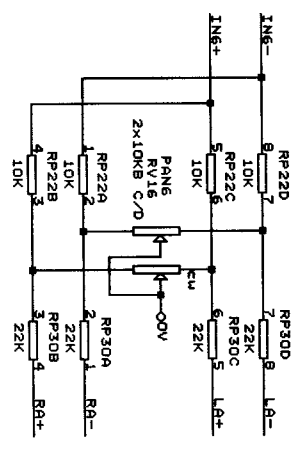

PC242A

Title		TL Audio Limited	
Copyright		Copyright 2008	
Size		EBONY SUMMER	
Document Number		CD1242	
Date		April 25, 2008	
Sheet		3 of 9	
REV		1	

PC242B

Title		TL Audio Limited	
Copyright		Copyright 2008	
Size		EBONY SUMMER	
Document Number		CD1242	
Date	April 25, 2008	Sheet	4 of 9
REV	1		

TL Audio Limited  
 Copyright 2008  
 EBONY SUMMER  
 Size Document Number CD1242  
 Date: April 25, 2008 Sheet 5 of 9

TL Audio Limited	
Copyright 2008	
Title EBONY SUMMER	
Size	Document Number CD1242
REV	1
Date:	April 25, 2008 Sheet 6 of 9

PC242C

TL Audio	
COPYRIGHT 2008	
TITLE EBONY SUMMER	
Size	Document Number
B	CD1242
Date:	April 25, 2008
Sheet	8 of 9
REV	1

TL Audio	
COPYRIGHT 2008	
TITLE	
EBONY SUMMER	
Size	Document Number
B	CD1242
Date:	April 25, 2008
Sheet	9 of 9
REV	1