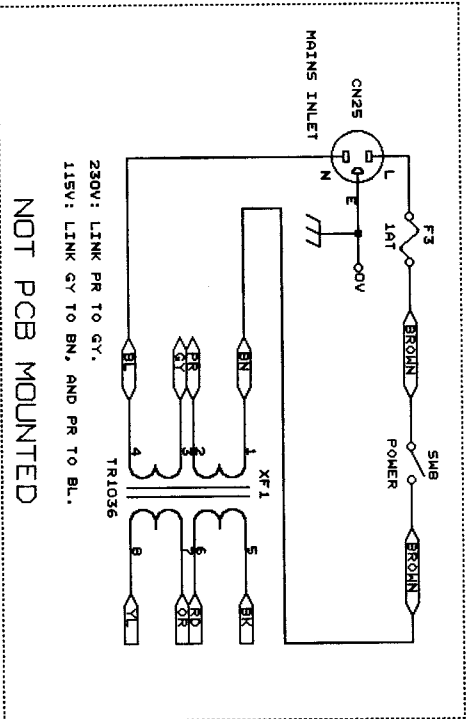

### CARE MUST BE TAKEN WHEN FAULT FINDING.

DO NOT handle the PCB while the unit is connected to the Mains Supply.

DO NOT use screws with different type or length than those currently fitted.

DO NOT remove EARTH wires under any circumstances.  
REPLACE all covers removed during servicing.  
During reassembly DO NOT allow wires to be trapped.

TL Audio Limited  
 Copyright 2008  
 EBONY SUMMER  
 Size Document Number CD1242  
 Date: April 25, 2008 Sheet 5 of 9

TL Audio Limited	
Copyright 2008	
Title EBONY SUMMER	
Size	Document Number CD1242
REV	1
Date:	April 25, 2008 Sheet 6 of 9

PC242C

TL Audio	
COPYRIGHT 2008	
TITLE EBONY SUMMER	
Size	Document Number
B	CD1242
Date:	April 25, 2008
Sheet	8 of 9
REV	1

TL Audio	
COPYRIGHT 2008	
TITLE	
EBONY SUMMER	
Size	Document Number
B	CD1242
Date:	April 25, 2008
Sheet	9 of 9
REV	1