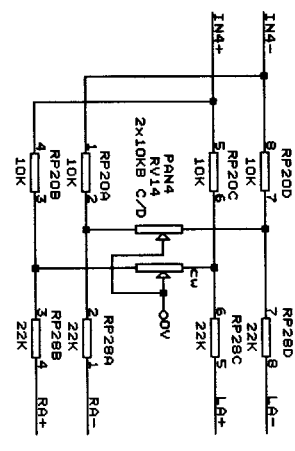

PC242B

Title		TL Audio Limited	
Copyright		Copyright 2008	
Size		EBONY SUMMER	
Document Number		CD1242	
Date	April 25, 2008	Sheet	4 of 9
REV	1