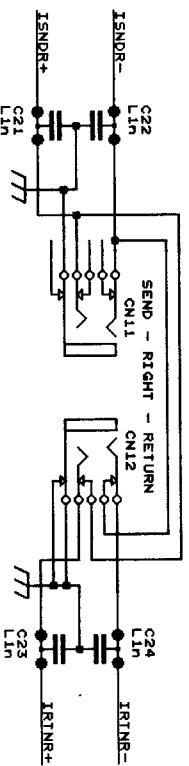

INPUTS 1-8 SHEET 3

INPUTS 9-16 SHEET 2

PANS 1-8 SHEET 4

PANS 9-16 + MIX SHEET 5

INSERT + OUTPUTS SHEET 7

TUBE STAGES SHEET 6

METERING SHEET 8

PSU SHEET 9

### NOTES FOR QUALIFIED SERVICE ENGINEERS

The following voltages exist within this unit under normal working circumstances: 230V (115V) AC Mains and 250V DC. These voltages may take several minutes to decay after the unit is switched off.

### CARE MUST BE TAKEN WHEN FAULT FINDING.

DO NOT handle the PCB while the unit is connected to the Mains Supply.

DO NOT use screws with different type or length than those currently fitted.

DO NOT remove EARTH wires under any circumstances.  
REPLACE all covers removed during servicing.  
During reassembly DO NOT allow wires to be trapped.

PC242A

Title		TL Audio Limited	
Copyright		Copyright 2008	
Size		EBONY SUMMER	
Document Number		CD1242	
Date		April 25, 2008	
Sheet		3 of 9	
REV		1	

PC242B

Title		TL Audio Limited	
Copyright		Copyright 2008	
Size		EBONY SUMMER	
Document Number		CD1242	
Date	April 25, 2008	Sheet	4 of 9
REV	1		