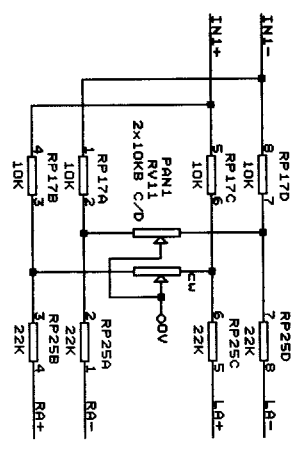

PC242B

Title		TL Audio Limited	
Copyright		Copyright 2008	
Size		EBONY SUMMER	
Document Number		CD1242	
Date	April 25, 2008	Sheet	4 of 9
REV	1