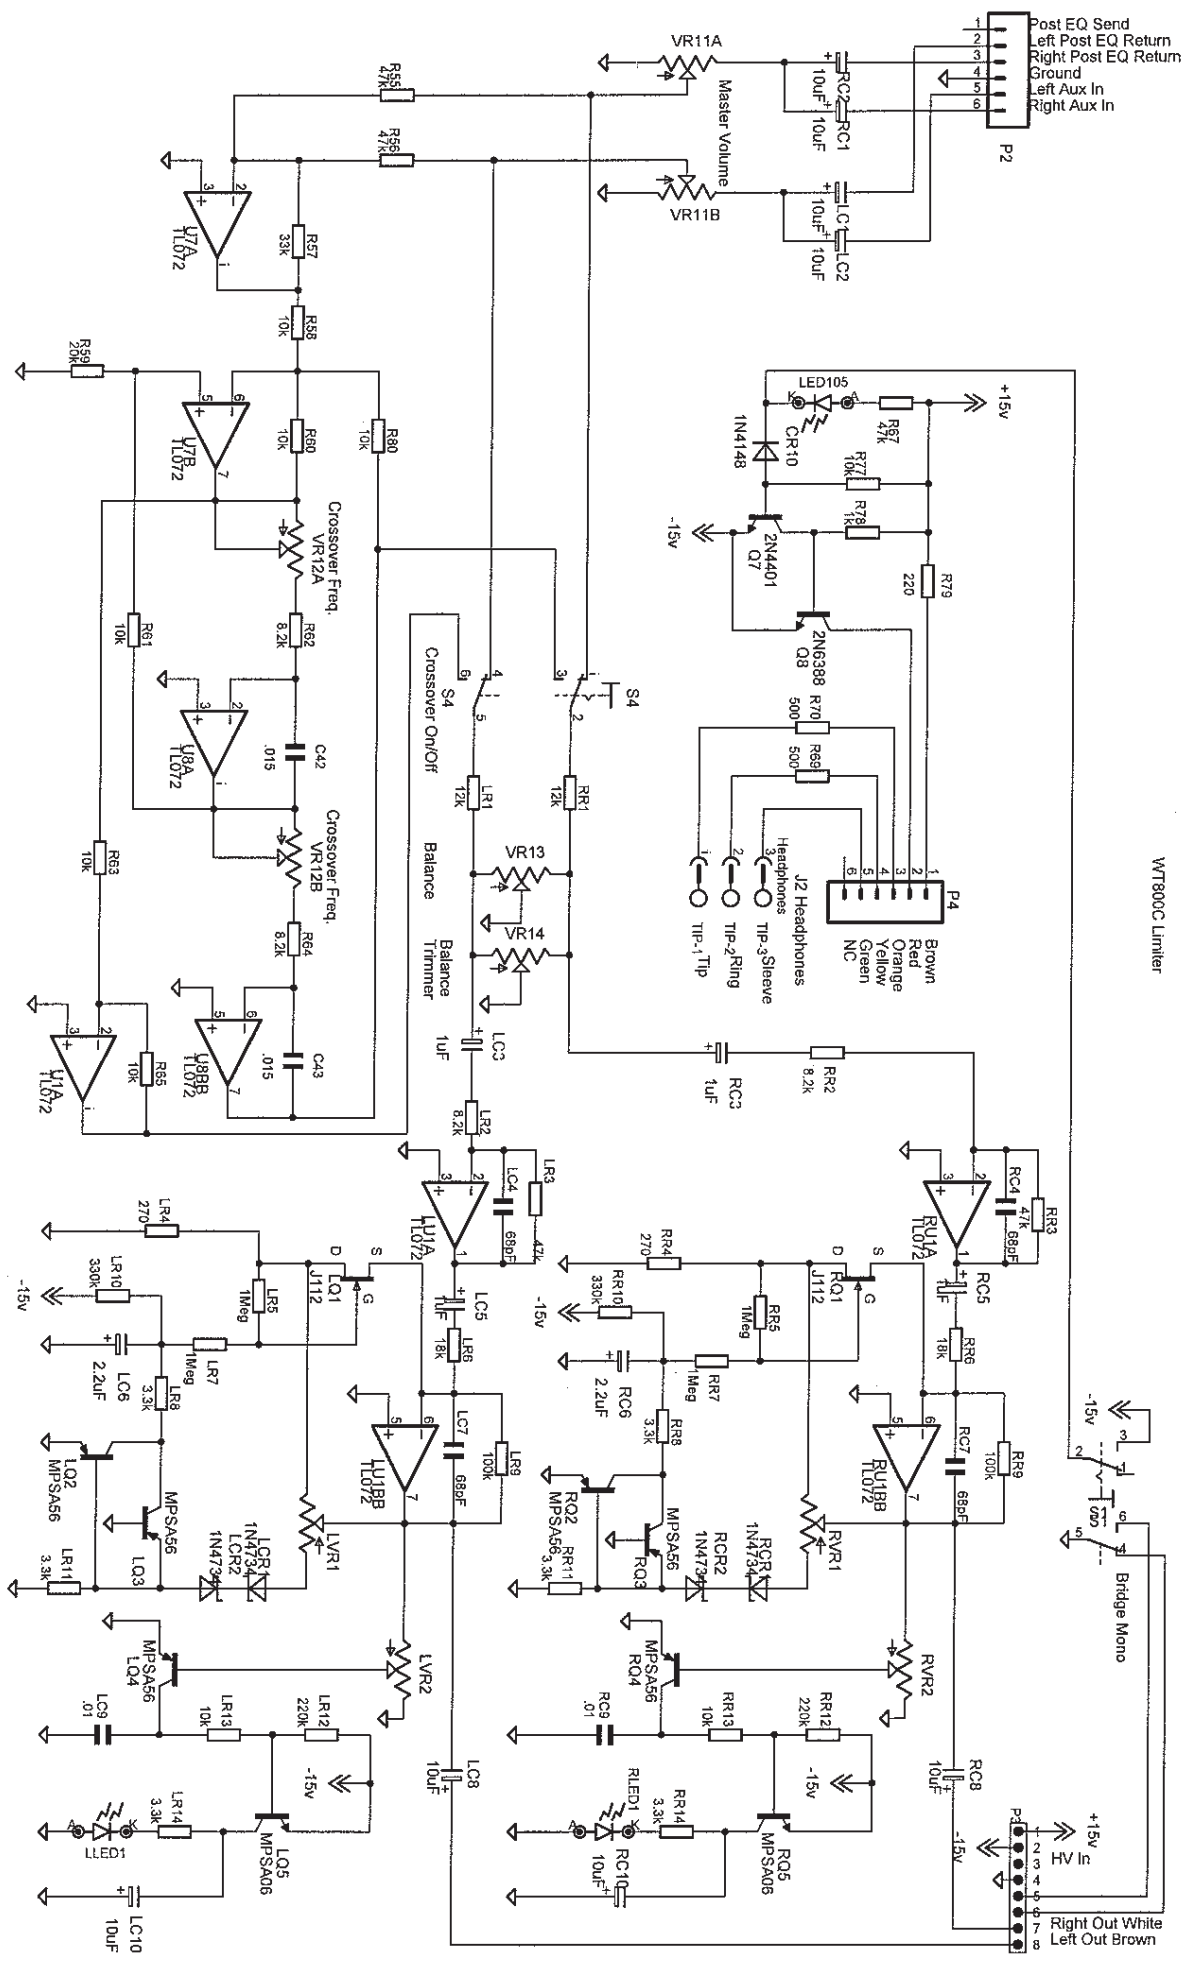

WT800C

WT800C Limiter

Post EQ Send
 Left Post EQ Return
 Right Post EQ Return
 Ground
 Left Aux In
 Right Aux In

P4
 Brown
 Red
 Orange
 Yellow
 Green
 NC

Headphones
 Tip-2-Ring
 Tip-3-Sleeve
 Tip-1-Tip

Bridge Mono

Right Out White
 Left Out Brown

WT800C Power Supply