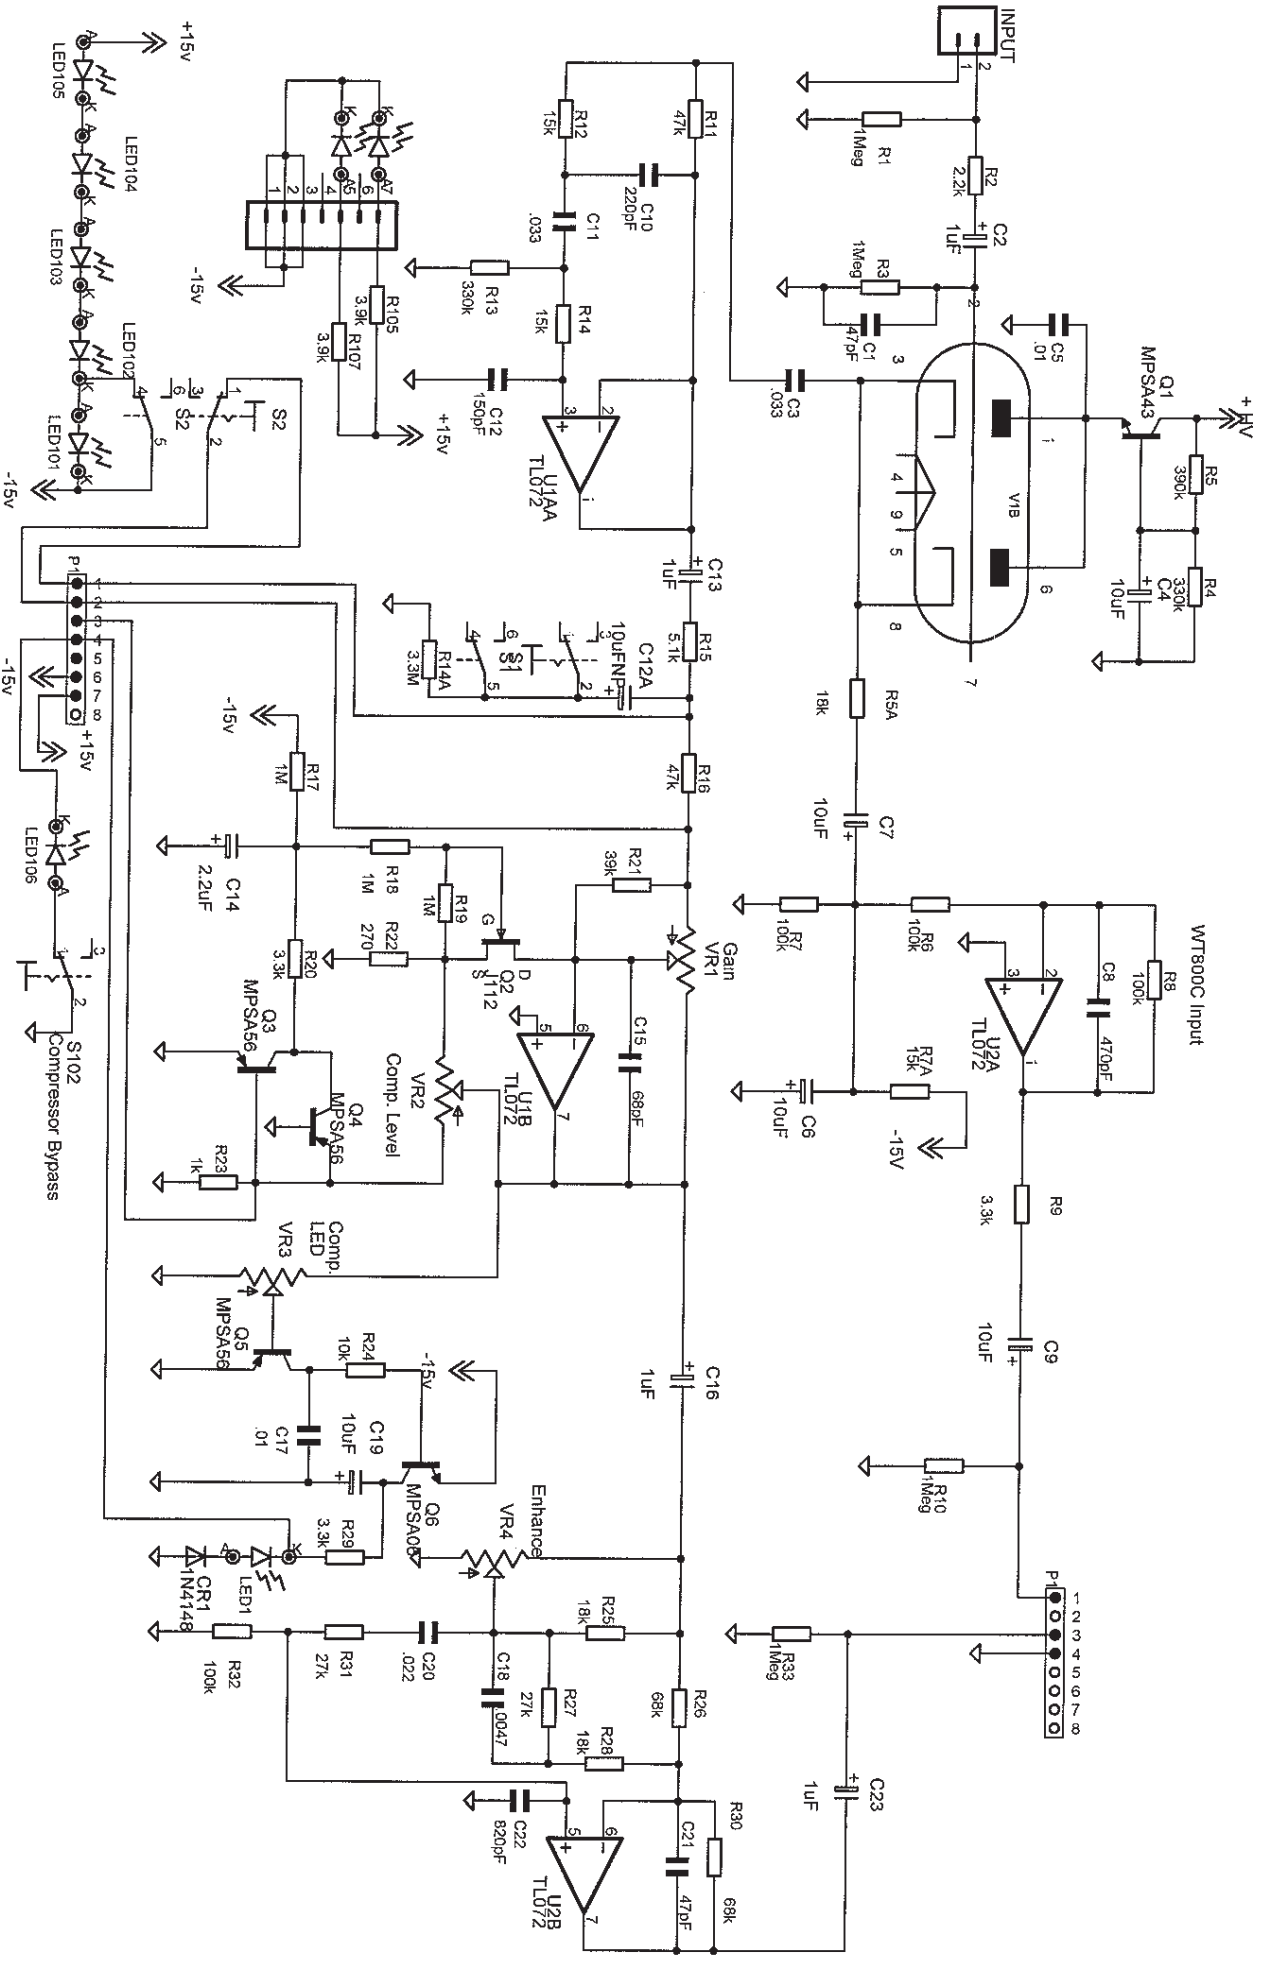

WT800C

WT800C Limiter

Post EQ Send
 Left Post EQ Return
 Right Post EQ Return
 Ground
 Left Aux In
 Right Aux In

P4
 Brown
 Red
 Orange
 Yellow
 Green
 NC

Headphones
 Tip-2-Ring
 Tip-3-Sleeve
 Tip-1-Tip

Bridge Mono

Right Out White
 Left Out Brown

WT800C Power Supply