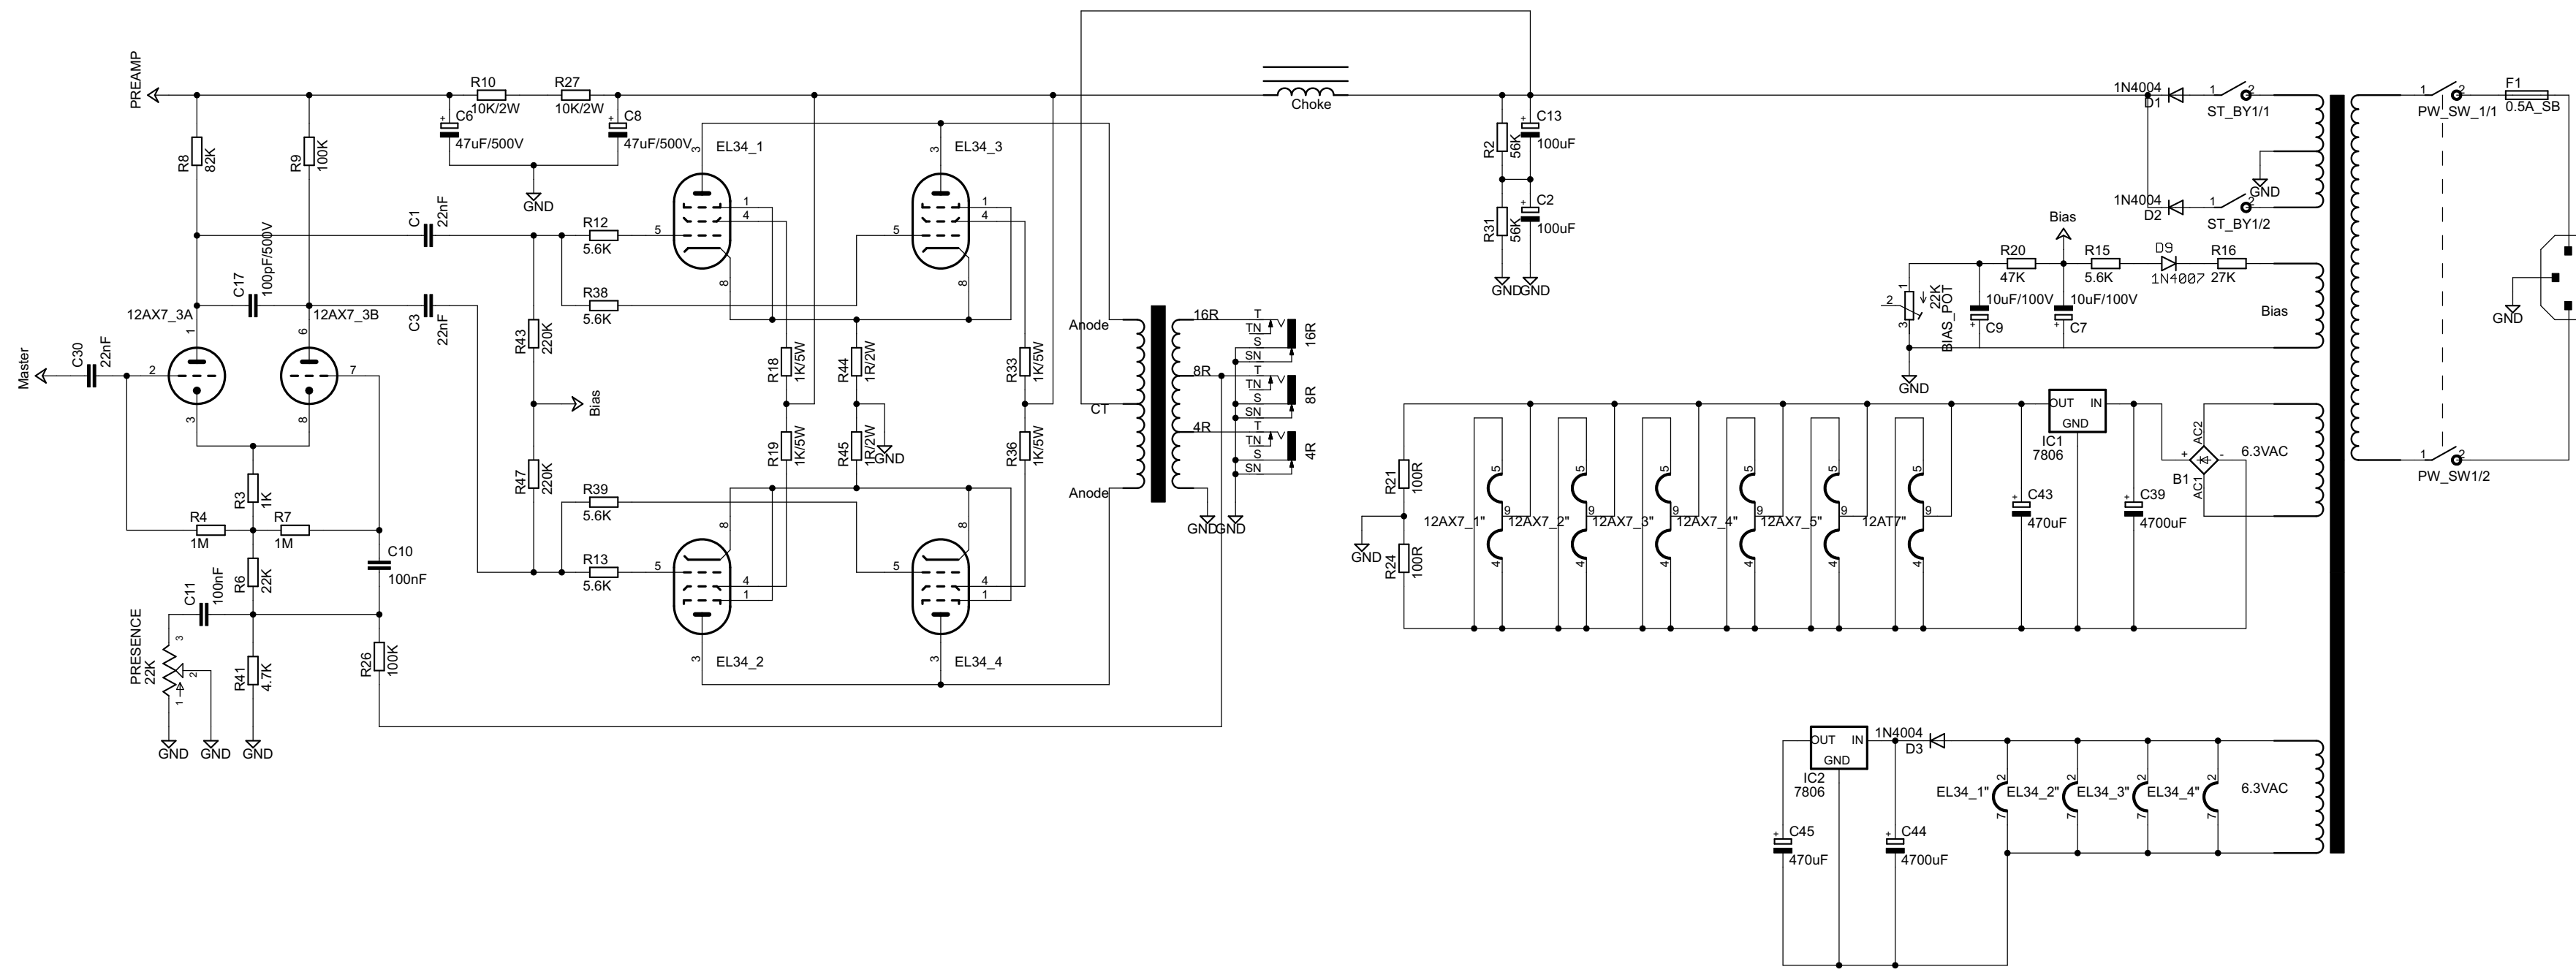

Designed By: Mensur Salkanovic	
TITLE: Landry LS 100	
Document Number: 001	REV: 2.0
Date: 4.2.2012 20:33:53	Sheet: 1/2

Designed By: Mensur Salkanovic	
TITLE: Landry LS 100	
Document Number: 001	REV: 2.0
Date: 4.2.2012 20:33:53	Sheet: 2/2