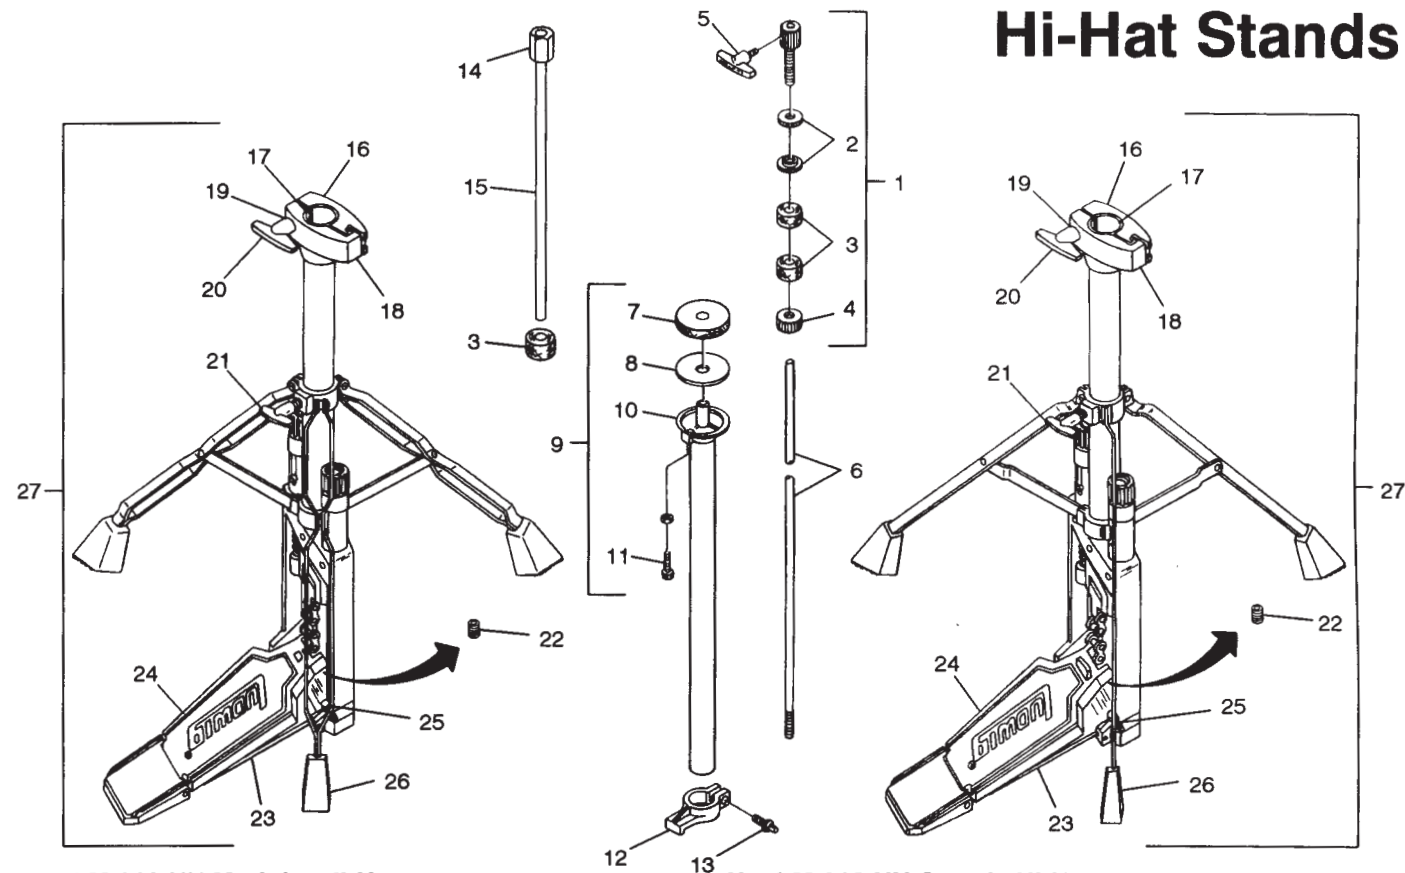

Hi-Hat Stands

No. LM-916-HH Modular Hi-Hat

Item No.	Part No.	Description
1	L-2508	Hi-Hat Clutch
2	P-3841	Lock Nut
3	P-3840	Felt Washer
4	P-3842	Stop Nut
5	P-3951	T-Handle
6	P-3967	Upper Pull Rod
7	P-3745	Felt Washer
8	P-3746	Metal Washer
9	P-3955-A	Upper Tube with Cymbal Seat
10	P-3944	Cymbal Seat
11	P-3905-A	Adjustment Screw Assembly
12	P-3683	Quick Set Clamp
13	P-3684	Quick Set Clamp Screw
14	P-3965	Pull Rod Coupler
15	P-3964	Lower Pull Rod
16	P-3763	Bolt, Hex Head x 1-9/16"
17	P-3766	Nylon Collar Insert
18	P-3767	Collar Clamp
19	P-3970	Washer
20	P-3903	Female T-Handle
21	P-3901	Male T-Handle
22	P-280	Pedal Chain Screw 10-32 x 3/4"
23	P-3913	Spring Strap
24	P-3910-A	Foot Board with Spring Strap
25	P-3961-A	Pedal Spur
26	P-3900	Crutch Tip
27	P-3686	Base Assembly Complete

No. LM-816-HH Classic Hi-Hat

Item No.	Part No.	Description
1	L-2508	Hi-Hat Clutch
2	P-3841	Lock Nut
3	P-3840	Felt Washer
4	P-3842	Stop Nut
5	P-3951	T-Handle
6	P-3967	Upper Pull Rod
7	P-3745	Felt Washer
8	P-3746	Metal Washer
9	P-3955-A	Upper Tube with Cymbal Seat
10	P-3944	Cymbal Seat
11	P-3905-A	Adjustment Screw Assembly
12	P-3683	Quick Set Clamp
13	P-3684	Quick Set Clamp Screw
14	P-3965	Pull Rod Coupler
15	P-3964	Lower Pull Rod
16	P-3763	Bolt, Hex Head x 1-9/16"
17	P-3766	Nylon Collar Insert
18	P-3767	Collar Clamp
19	P-3970	Washer
20	P-3903	Female T-Handle
21	P-3901	Male T-Handle
22	P-280	Pedal Chain Screw 10-32 x 3/4"
23	P-3913	Spring Strap
24	P-3910-A	Foot Board with Spring Strap
25	P-3961-A	Pedal Spur
26	P-3999	Crutch Tip
27	P-3687	Base Assembly Complete