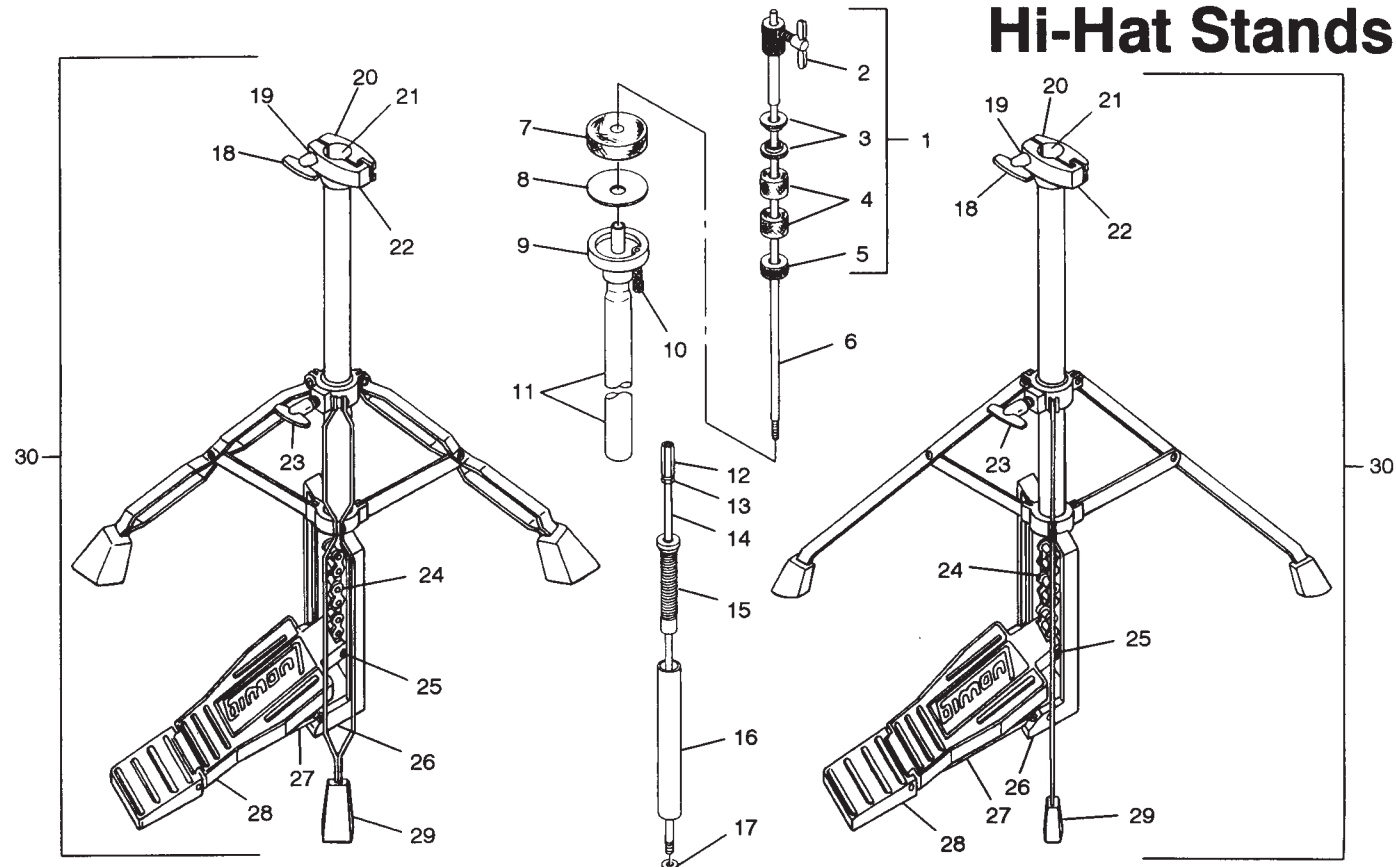

Hi-Hat Stands

No. LM-417-HHL Legless Hi-Hat

Item No.	Part No.	Description
1	LM-462-CLH	Hi-Hat Clamp Complete
2	P-3984-A1	Tube Clamp Complete
3	P-3901	Male T-Handle
4	P-2956	Clamp Bracket Only
5	P-3933	Spring
6	P-3848	Washer
7	P-2955	Hex Nut
8	P-39571	Bolt
9	P-3985-A	Hoop Clamp
10	P-3986	Wing Nut
11	P-3988	Wing Nut
12	P-39831	Brace Rod
13	P-310	Washer
14	P-3948	Nylon Insert
15	P-3941	Screw for Pedal Chain
16	P-3961-A	Pedal Spur

Hi-Hat Stands

No. LC-716-HH Rocker HI-Hat

Item No.	Part No.	Description
1	L-2507	Hi-Hat Clutch
2	P-3701	Male T-Handle
3	P-3841	Lock Nut
4	P-3840	Felt Washer
5	P-3842	Stop Nut
6	P-3821	Upper Pull Rod
7	P-3745	Felt Washer
8	P-3746	Metal Washer
9	P-3844	Cymbal Seat
10	P-3805-A	Adjustment Screw Assembly with Spring
11	P-3855-A	Upper Tube with Cymbal Seat
12	P-3782	Pull Rod Coupler
13	P-3783	Lock Nut
14	P-3781	Lower Pull Rod
15	P-3784	Spring Assembly
16	P-3779	Metal Tube Sleeve
17	P-3788	Rubber Washer
18	P-3903	Female T-Handle
19	P-3970	Washer
20	P-3762	Bolt, Hex Head x 1-1/4"
21	P-3776	Nylon Collar Insert 7/8" Diameter
22	P-3775	Collar Clamp 7/8" Diameter
23	P-3901	Male T-Handle
24	P-3785	Chain
25	P-3723	Roll Pin
26	P-3861-A	Pedal Spur
27	P-3713	Spring Strap
28	P-3710-D	Foot Board with Spring Strap
29	P-3900	Crutch Tip
30	P-3787	Base Assembly Complete