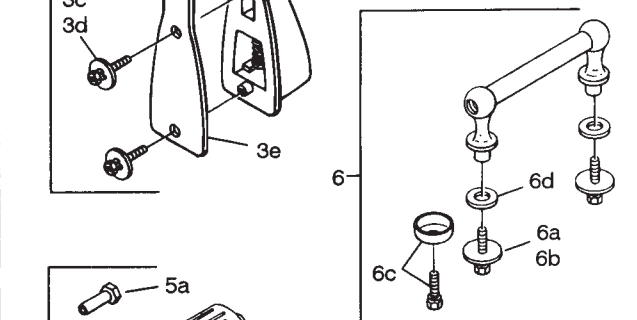

6	P-2253-E	Tube Lug for 5 x 14, 6 x 12 and 6-1/2 x 14 Snare Drums
6a	P-22491	Mounting Screw for Classic Wood Shell
6b	P-3013-R	Mounting Screws for Super Classic Wood Shells
6c	P-260	Mounting Screws for Metal Snare Drums
6d	P-6268	Gasket