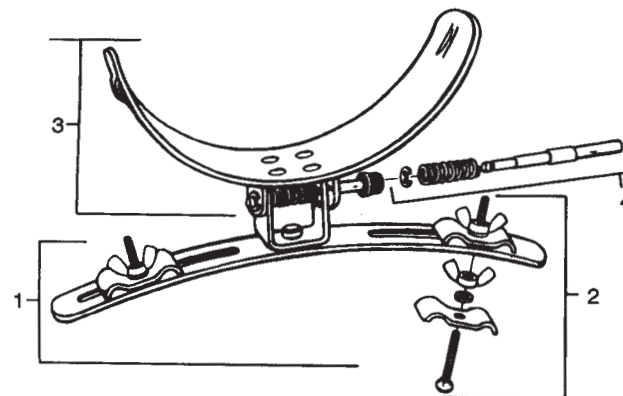

Carrying Hooks

No. P-1638-A Bracket

No. LF-479 Leg Rest (Rod Mount)

Item No.	Part No.	Description
1	P-4012 -A	Mount Strap Assembly
2	P-4015-A	Clamp Assembly
3	P-4123-A	Leg Band Only
4	P-4126-A	Lock Pin Assembly

Item No.	Part No.	Description
1	P-25152	Mount Bracket
2	P-25171	Adjustment Bracket
3	P-283	Screw