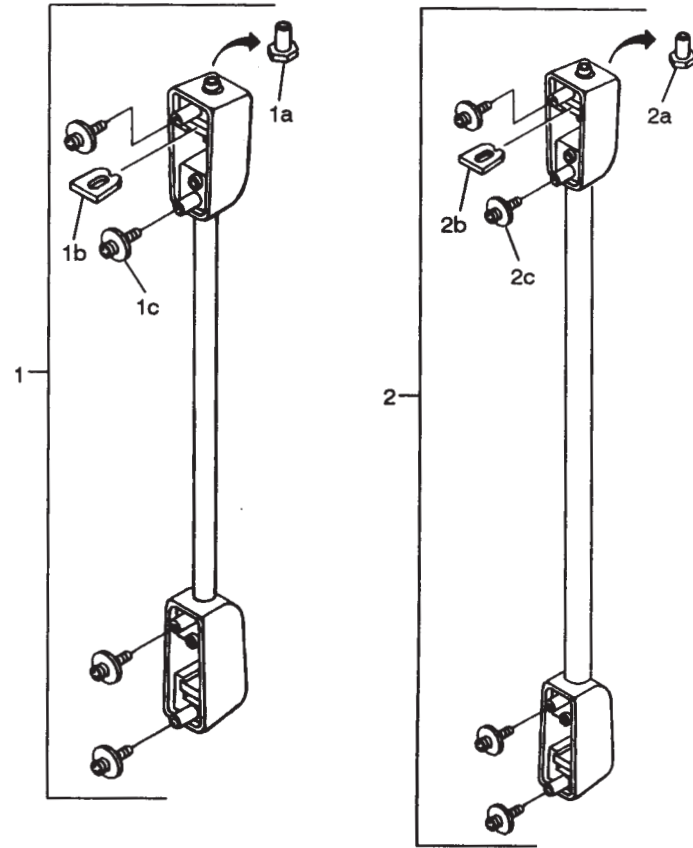

Tension Lugs

Item No.	Part No.	Description
1	P-7129	Rocker Bass Tube Lug
1a	P-2201-R	Swivel Nut
1b	P-2200-R	Plastic Insert
1c	P-7135	Mounting Screws

2	P-71293	Rocker Floor Tom Tube Lug for 16 x 18 and 16 x 16
2a	P-2201-R	Swivel Nut
2b	P-2200-R	Plastic Insert
2c	P-7135	Mounting Screws

3	P-71294	Rocker Tom Tube Lug for 12 x 14
3a	P-2201-R	Swivel Nut
3b	P-2200-R	Plastic Insert
3c	P-7135	Mounting Screws

4	P-71292	Rocker Tom Tube Lug for 11 x 13
4a	P-2201-R	Swivel Nut
4b	P-2200-R	Plastic Insert
4c	P-7135	Mounting Screws

5	P-71291	Rocker Tom Tube Lug for 10 x 12
5a	P-2201-R	Swivel Nut
5b	P-2200-R	Plastic Insert
5c	P-7135	Mounting Screws

6	P-71295	Rocker Tom Tube Lug for 8 x 10
6a	P-2201-R	Swivel Nut
6b	P-2200-R	Plastic Insert
6c	P-7135	Mounting Screws