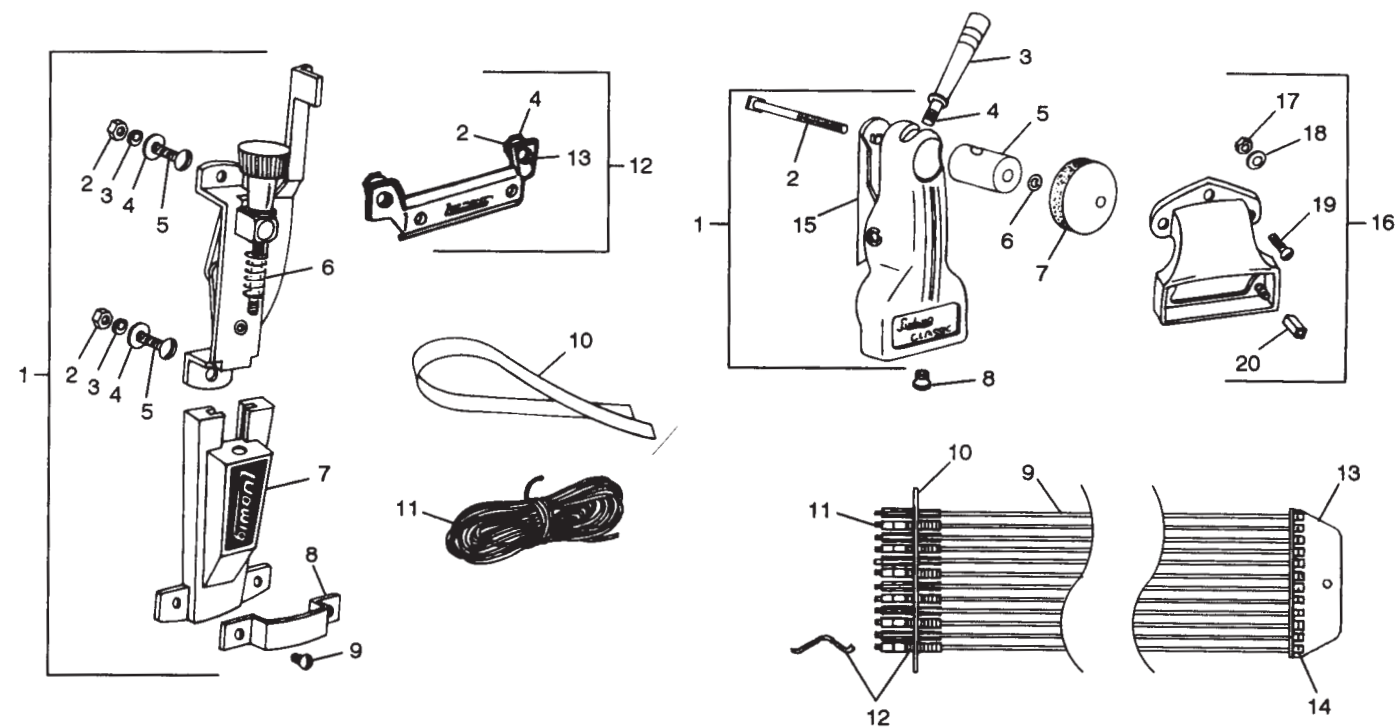

Snare Strainers

No. P-85 Snare Strainer and No. P-32 Bracket

Item No.	Part No.	Description
1	P-85	Snare Strainer Complete
2	P-151	Hex Nut
3	P-300	Lock Washer
4	P-302	Washer
5	P-228	Bolt
6	P-2232	Spring
7	P-1017-R	Cover Slide
8	P-10121	Clamp Bracket for Cover Slide
9	P-236	Clamp Bracket Screw
10	P-1014	Plastic Strap
11	P-4078-A	Snare Cord, 10 Yard Roll
12	P-32	Snare Butt Complete
13	P-271	Machine Screw
14	PS-85	Snare Strainer Replacement Kit Complete with P-32 Snare Butt cord and Plastic Strap
15	L-1929	12 Strand Heavy Wire Snares, 14" Metal End
16	L-1930	20 Strand Thin Wire Snares, 14" Metal End
17	L-1932	12 Strand Heavy Wire Snares, 15" Metal End
18	L-1933	12 Strand Thin Wire Snares, 15" Metal End
19	L-1935	20 Strand Thin Wire Snares, 14" Plastic End

No. P-87 Classic Strainer and No. P-34 Butt

Item No.	Part No.	Description
1	P-87	Classic Snare Strainer Complete
2	P-10981	Adjustment Screw
3	P-10211	Release Lever Only
4	P-11062	Brass Bushing
5	P-10932	Bushing
6	P-1097	Brass Washer
7	P-10881	Tension Nut
8	P-1541	Knurled Nut
9	P-40814	Synthetic Gut Snare, 16-1/8" long each
10	P-1083-A	Snare Adjustment Plate
11	P-1108-A	Snare Adjustment Screw
12	P-1146	Friction Spring
13	P-1087	Snare Plate
14	P-1128	Brass Eyelet
15	P-16291	Spacer
16	P-34	Snare Butt Complete
17	P-151	Hex Nut
18	P-3421	Washer
19	P-228	Bolt
20	P-125	Square Nut
21	L-1105	12 Strand Gut Snares, 15"
22	L-1107	12 Strand Wire Snares, 15"
23	L-1108	12 Strand Gut Snares, 14"
24	L-1110	12 Strand Wire Snares, 14"