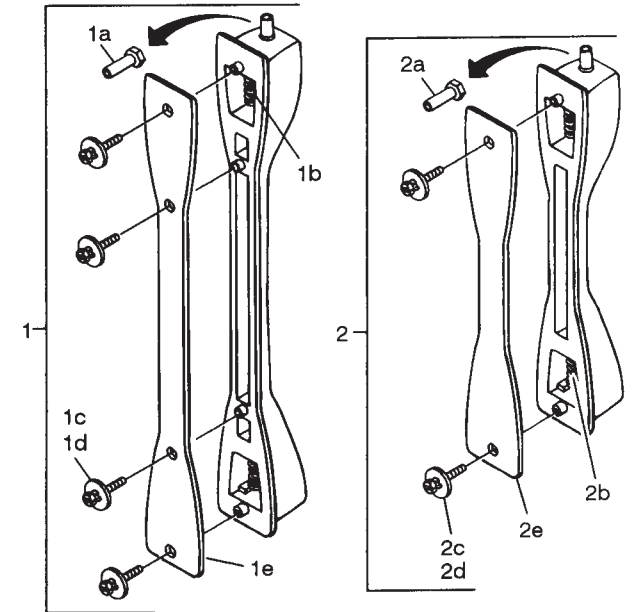

2	P-2251-E	Custom Lug for Wood Shell (S)
2a	P-2208-R	Long Swivel Nut
2b	P-2248	Spring
2c	P-22492	Mounting Screws for Classic Wood Shell
2d	P-22491	Mounting Screws for Super Classic Wood Shell
2e	P-6261	Gasket

3	P-2250-M	Custom Lug for Wood Shell Marching Drums
3a	P-22081	Long Swivel Nut
3b	P-2248	Spring
3c	P-22492	Mounting Screws for Classic Wood Shell
3d	P-22491	Mounting Screws for Super Classic Wood Shell
3e	P-6262	Gasket