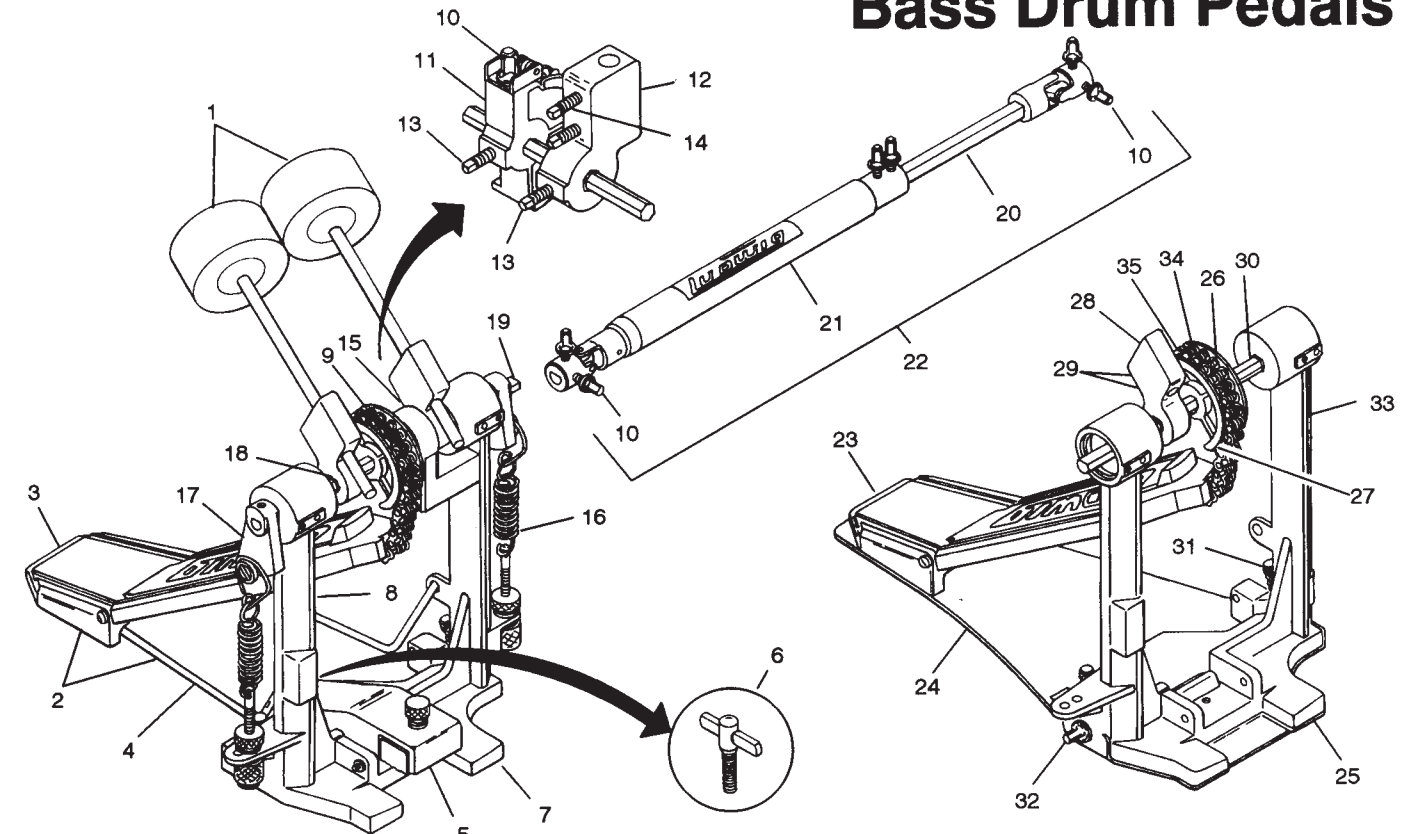

Bass Drum Pedals

**No. LM-912-FPR Modular Twin Pedal
P-3188-RC Foot Pedal Right**

Item No.	Part No.	Description
1	L-1283	Felt Beater
2	P-3910-B	Foot Board Assembly with Spring Strap
3	P-3910	Foot Board Only
4	P-2963	Spring Strap
5	P-3691	Toe Clamp Assembly
6	P-3702	Toe Clamp T-Handle
7	P-3695-R	Base Complete (Right) less L-1283, P-3910-B & P-2975-A
8	P-3188-R	Base Only (Right)
9	P-3688	Chain
10	P-2976	Drum Key Set Screw for Chain and P-2975A
11	P-3181	Rocker Assembly with Set Screws and Felt Pad
12	P-3182	Rocker Beater Assembly with Set Screws
13	P-3183	Drum Key Set Screw
14	P-3971	Drum Key Set Screw for P-3182
15	P-3975	Allen Set Screw for Hex Shaft
16	P-2968-1A	Spring Assembly Complete
17	P-3697	Cam Assembly
18	P-3185	Long Shaft Assembly Complete
19	P-3186	Short Shaft Assembly Complete
20	P-29751	Male Connecting Arm
21	P-29752	Female Connecting Arm

**No. LM-912-FPR Modular Twin Pedal
P-3188-LC Foot Pedal Left**

Item No.	Part No.	Description
22	P-2975-A	Connecting Arm Assembly Complete
23	P-3910	Foot Board Only
24	P-3694	Base Plate
25	P-3695-L	Base Complete (Left) less P-3910, P-3694 & P-2975A
26	P-3688	Chain
27	P-3181	Rocker Assembly with Set Screw and Felt Pad
28	P-3182	Rocker Beater Assembly with Set Screws
29	P-3971	Drum Key Set Screw for P-3182 (See No. 14)
30	P-3187	Shaft Assembly Complete
31	P-3961-A1	Pedal Spur with Spring
32	P-3189	Drum Key Screw with Washer Assembly
33	P-3188-L	Base Only (Left)
34	P-2976	Drum Key Set Screw for Pedal Chain (See No. 10)
35	P-3971	Set Screw for P-3183 (See No. 13)