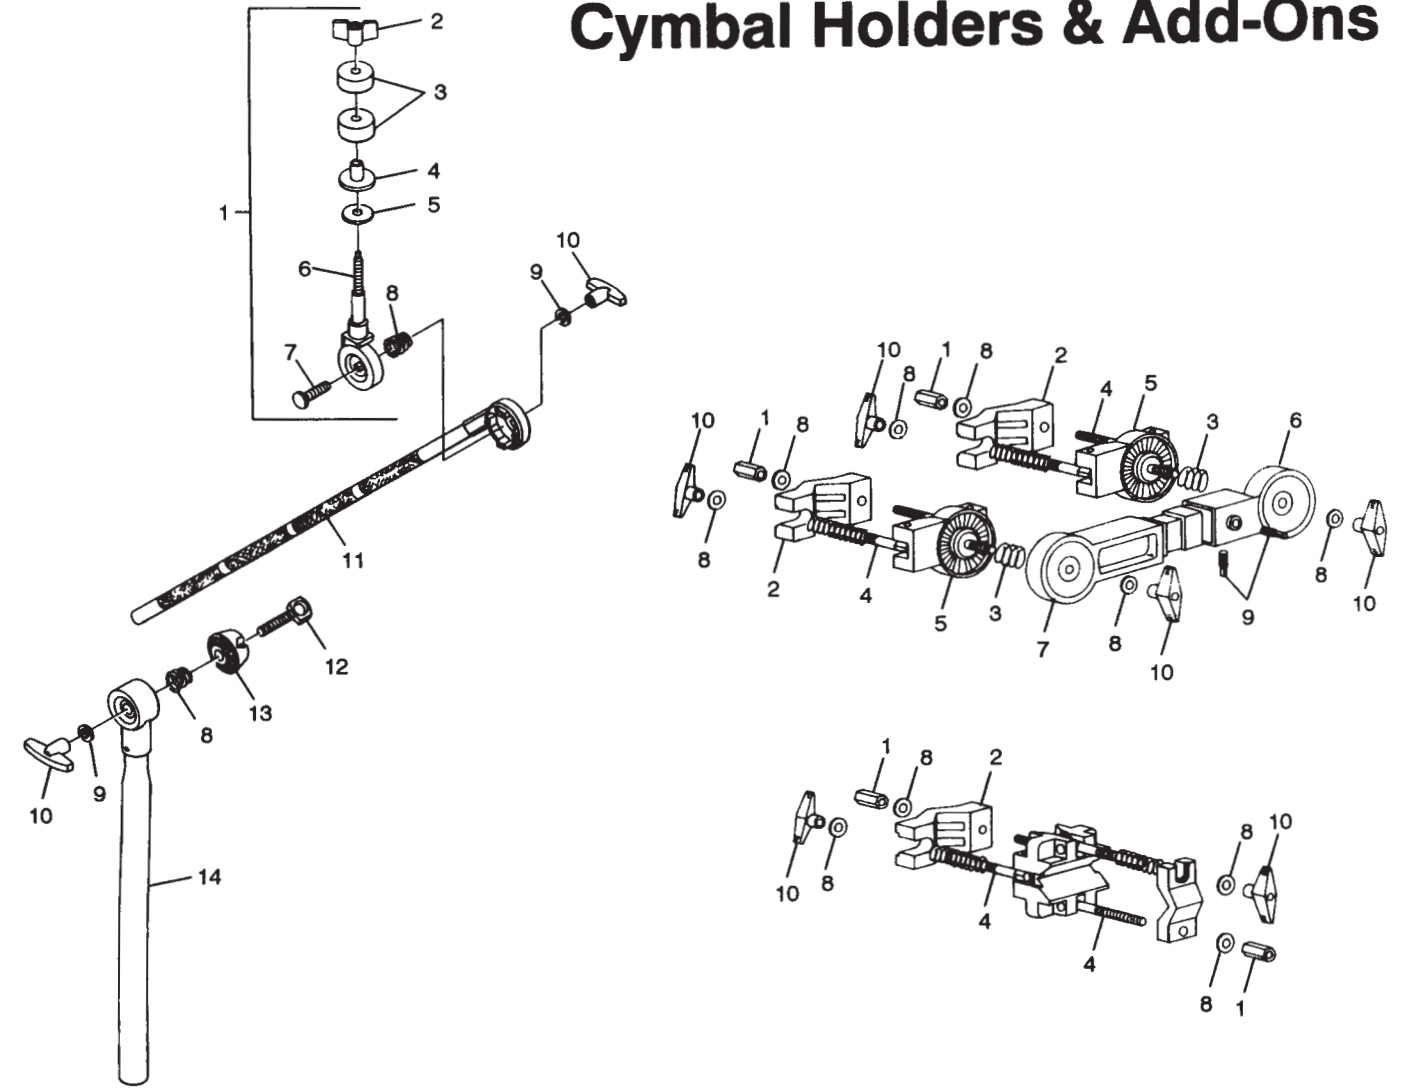

Cymbal Holders & Add-Ons

No. LR-251-CH Rocker Add-On Boom Cymbal Holder

Item No.	Part No.	Description
1	P-3839-A	Cymbal Tilter Assembly Complete
2	P-39591	Wing Nut
3	P-39061	Felt Washer
4	P-39391	Plastic Cymbal Sleeve
5	P-39581	Metal Washer
6	P-3839	Cymbal Tilter Stem
7	P-3802	Bolt
8	P-3904	Spring
9	P-3848	Metal Washer
10	P-3803	Female T-Handle
11	P-3868-B	Boom Arm with Ratchet
12	P-3870	Eye Bolt
13	P-38681	Male Ratchet
14	P-3869-B	Upper Tube with Ratchet

**No. LM-453-CLU Multi Clamp
No. LM-454-CLR Right Angle Clamp**

Item No.	Part No.	Description
1	P-2955	Hex Nut, 3/4" Long
2	P-2956	Clamp Bracket
3	P-2958	Spring
4	P-2959	Bracket Rod
5	P-2960	Clamp Ratchet
6	P-2961	Female Clamp
7	P-2962	Male Clamp
8	P-3848	Washer
9	P-3971	Set Screw (Drum Key Type)
10	P-3986	Wing Nut