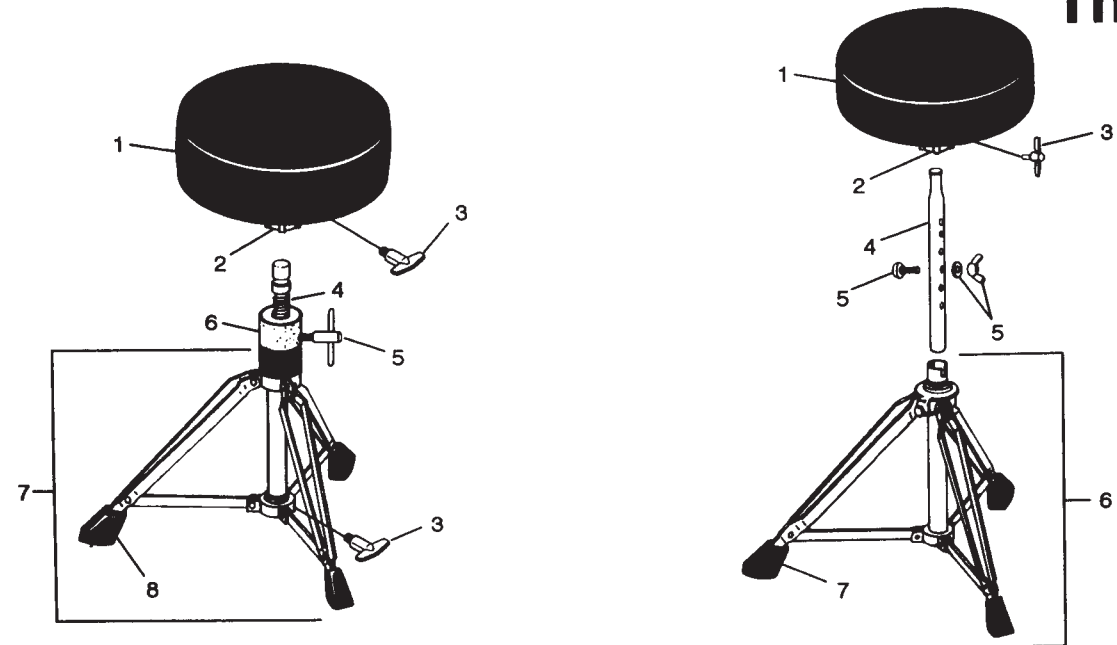

Thrones

No. LM-446-TH Modular Drum Throne

Item No.	Part No.	Description
1	P-39931	Seat Only
2	P-3997	Seat Casting
3	P-3901	T-Handle
4	P-3996	Center Tube
5	P-3979	Adjustment T-Handle for P-8282
6	P-3882	Height Adjustment Ring
7	P-3998-A	Base Assembly
8	P-3900	Crutch Tip

No. LR-246-TH Rocker Throne

Item No.	Part No.	Description
1	P-39932	Seat Only
2	P-3997	Seat Casting
3	P-3995	T-Handle
4	P-39961	Center Tube
5	P-39971	Height Adjustment Bolt Assembly
6	P-3998	Base Assembly
7	P-3999	Crutch Tip