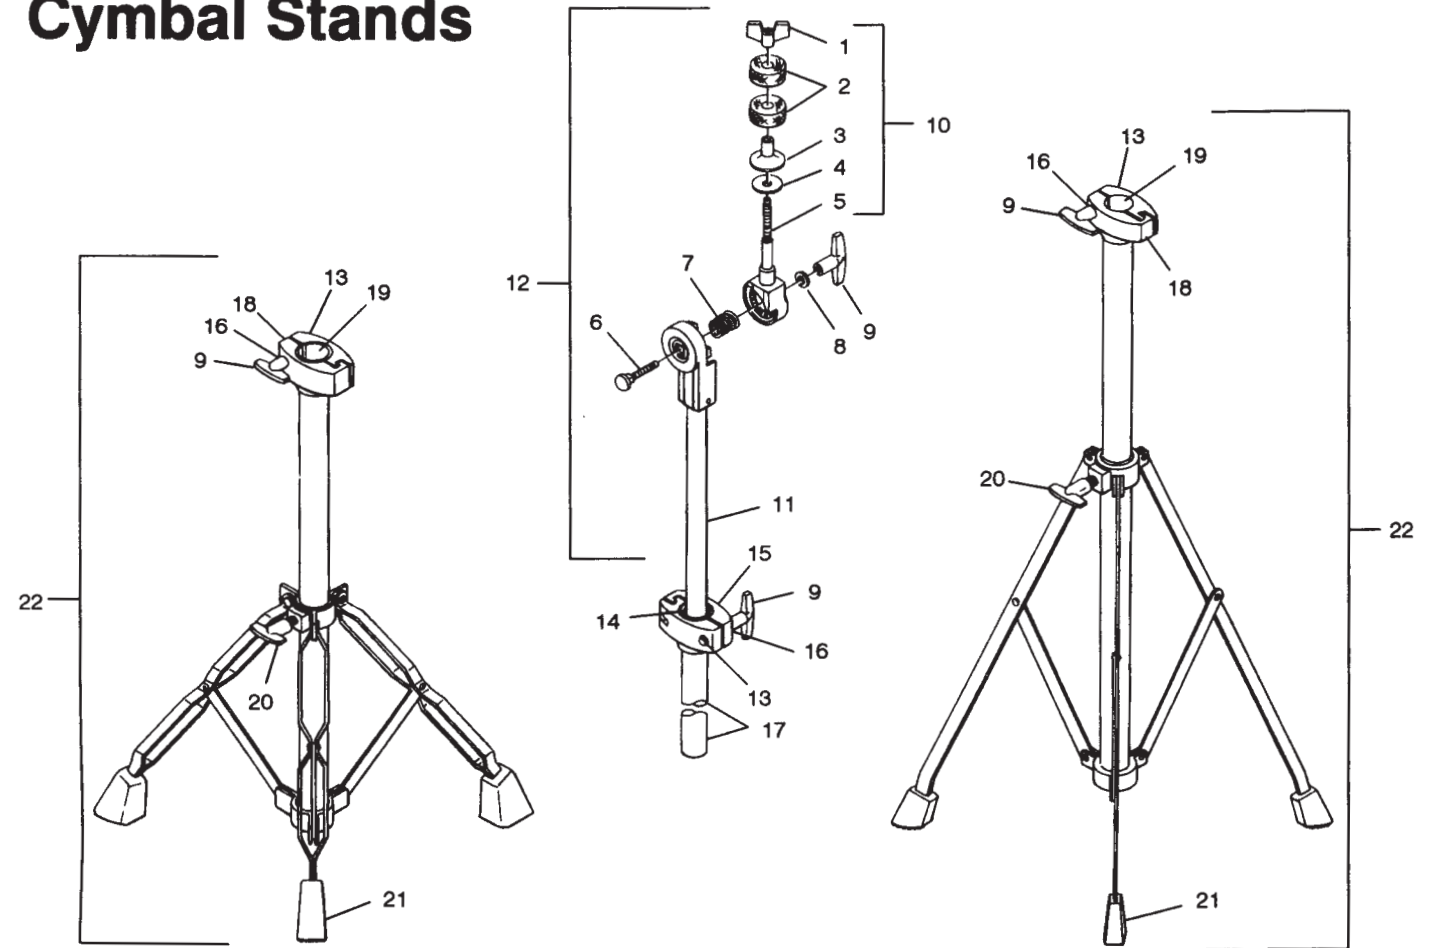

Cymbal Stands

No. LM-926-CS Modular Cymbal Stand

Item No.	Part No.	Description
1	P-39591	Wing Nut
2	P-39061	Felt Washer
3	P-39391	Plastic Cymbal Sleeve
4	P-39581	Metal Washer
5	P-39381	Cymbal Tilter
6	P-3957	Bolt
7	P-3904	Spring
8	P-3848	Washer
9	P-3903	Female T-Handle
10	P-39381-A	Cymbal Tilter Assembly Complete
11	P-3937	Upper Tube with Ratchet Only
12	P-3937-A	Upper Tube with Cymbal Tilter Complete
13	P-3763	Bolt, Hex Head x 1-9/16"
14	P-3764	Nylon Collar Insert, 3/4"
15	P-3765	Collar Clamp, 3/4"
16	P-3970	Washer
17	P-3768	Center Tube with Clamp
18	P-3767	Collar Clamp, 1"
19	P-3766	Nylon Collar Insert, 1"
20	P-3901	Male T-Handle
21	P-3900	Crutch Tip
22	P-3769	Base Complete

No. LM-826-CS Classic Cymbal Stand

Item No.	Part No.	Description
1	P-39591	Wing Nut
2	P-39061	Felt Washer
3	P-39391	Plastic Cymbal Sleeve
4	P-39581	Metal Washer
5	P-39381	Cymbal Tilter
6	P-3957	Bolt
7	P-3904	Spring
8	P-3848	Washer
9	P-3903	Female T-Handle
10	P-39381-A	Cymbal Tilter Assembly Complete
11	P-3937	Upper Tube with Ratchet Only
12	P-3937-A	Upper Tube with Cymbal Tilter Complete
13	P-3763	Bolt, Hex Head x 1-9/16"
14	P-3764	Nylon Collar Insert, 3/4"
15	P-3765	Collar Clamp, 3/4"
16	P-3970	Washer
17	P-3768	Center Tube with Clamp
18	P-3767	Collar Clamp, 1"
19	P-3766	Nylon Collar Insert, 1"
20	P-3901	Male T-Handle
21	P-3999	Crutch Tip
22	P-3770	Base Complete