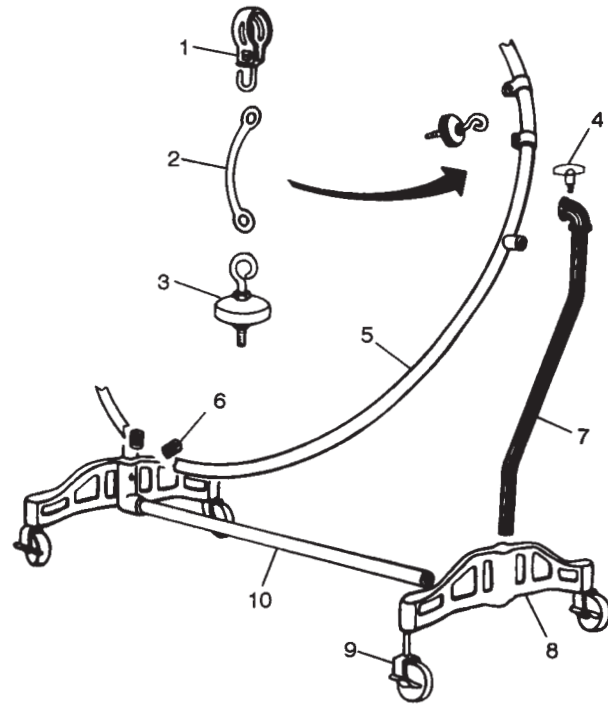

Bass Drum Stands

No. LE-789 Suspended Bass Drum Stand

Item No.	Part No.	Description
1	P-1314-A	Clamp and Hook Assembly
2	P-789-S	Poly Strap
3	P-208-A	Eye Bolt Assembly
4	P-2950-A	Male T-Handle
5	P-31581	Hoop Only
6	P-281	Allen Set Screw
7	P-3142-A	Side Post with Elbow and Nylon Insert
8	P-3104-A	Base Casting with Casters
9	P-1445	3" Casters with Brake
10	P-31401	Base Support Tube Only