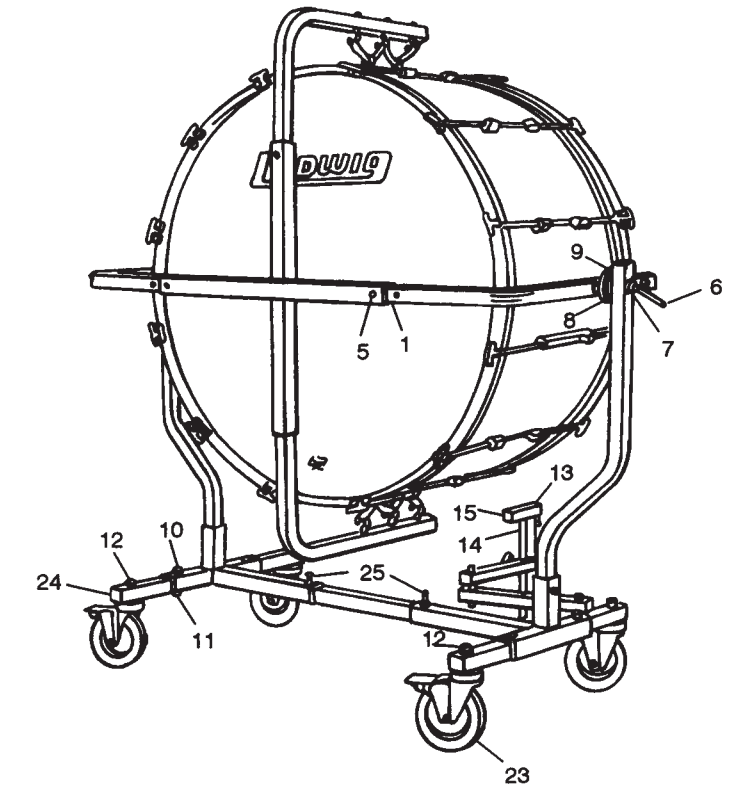

Item No.	Part No.	Description
14	P-3160	Foot Stand
15	P-2571	Cap, 1" Square
16	P-2950-A	Male T-Handle
17	P-2903	Bolt, 5/16-18 x 3-1/4"
18	P-316	Flat Washer
19	P-4593	Spacer Nut, 3/8-16
20	P-29031	Bolt, 5/16-18 x 3-1/2"
21	P-3157	Arm, Short
22	P-3159	Arm, Long
23	P-14451	Caster
24	P-2572	Square Cap, 1-1/4"
25	P-2980	Bolt, 5/16-18 x 1"