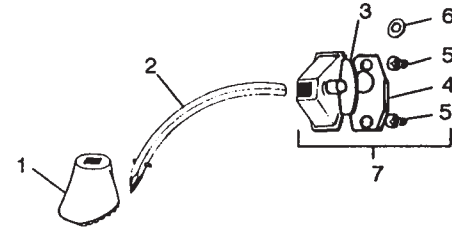

Miscellaneous Drum Parts

No. LC-1308-SP Classic Heavy Duty Spurs