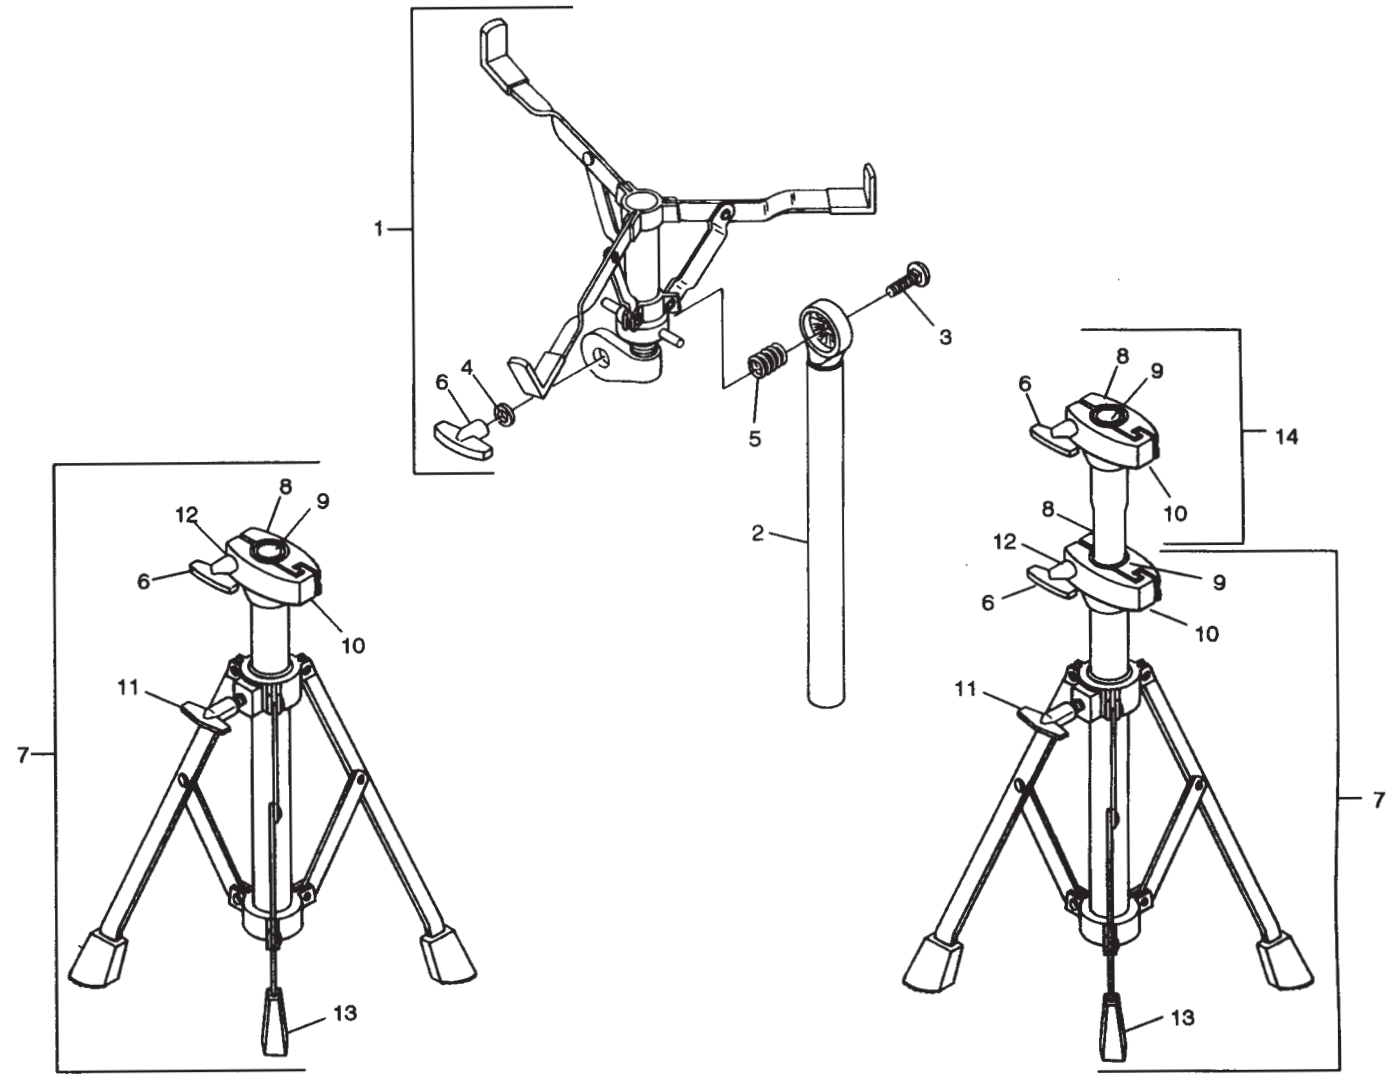

Snare Drum Stands

No. LC-621-SS Classic Single Base Snare Stand

Item No.	Part No.	Description
1	P-3798	Basket Assembly
2	P-3799	Upper Tube Assembly
3	P-3957	Bolt
4	P-3848	Washer
5	P-3904	Spring
6	P-3903	Female T-Handle
7	P-3797	Base Assembly Complete
8	P-3762	Bolt
9	P-3776	Nylon Collar Insert, 7/8"
10	P-3775	Collar Clamp
11	P-3901	Male T-Handle
12	P-3970	Washer
13	P-3800	Crutch Tip

No. LC-623-SSC Classic Concert Snare Stand Single Base

Item No.	Part No.	Description
1	P-3798	Basket Assembly
2	P-3799	Upper Tube Assembly
3	P-3957	Bolt
4	P-3848	Washer
5	P-3904	Spring
6	P-3903	Female T-Handle
7	P-3797	Base Assembly Complete
8	P-3762	Bolt
9	P-3776	Nylon Collar Insert, 7/8"
10	P-3775	Collar Clamp
11	P-3901	Male T-Handle
12	P-3970	Washer
13	P-3800	Crutch Tip
14	LR-1369CXT	Extension Tube