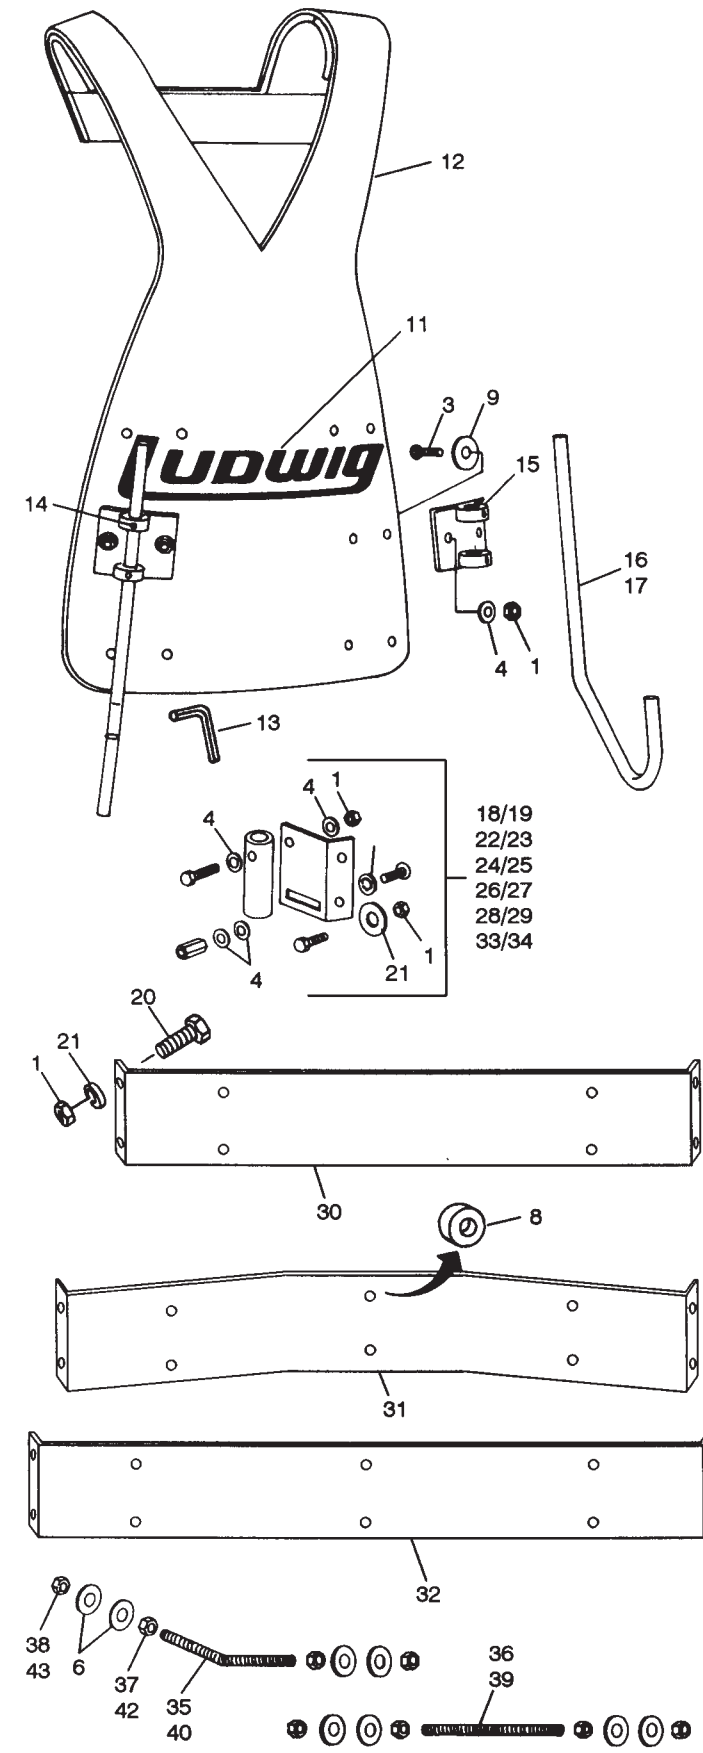

Item No.	Part No.	Description
1	P-140	Nylock Nut
2	P-259	Cap Screw (Not Shown)
3	P-277	Bolt
4	P-310	Washer
5	P-326	Flat Washer for LF-2741
6	P-3401	Washer
7	P-509	Rivet, Tubular for LF-2741
8	P-618	Rubber Bumper used Between Drum and Cross Bar
9	P-1657	Flat Washer
10	P-1688	Clip and D-Ring for LF-2741
11	P-4036	Small Decal
12	P-4500	Fiberglass Vest
13	P-4505	Allen Wrench
14	P-4509	Allen Screw
15	P-4510	Slide Adjustment Bracket
16	P-4520	J-Arm Rods for LF-2740, 42, 43 44, 45
17	P-4521	J-Arm Rods for LF-2741
18	P-4530-L	Left Swivel Bracket for LF-2740
19	P-4530-R	Right Swivel Bracket for LF-2740
20	P-4531	Hex Bolt (Not Shown)
21	P-4532	Flat Washer
22	P-4540-L	Left Swivel Bracket for LF-2741
23	P-4540-R	Right Swivel Bracket for LF-2741
24	P-4550-L	Left Swivel Bracket for LF-2742
25	P-4550-R	Right Swivel Bracket for LF-2742
26	P-4560-L	Left Swivel Bracket for LF-2743
27	P-4560-R	Right Swivel Bracket for LF-2743
28	P-4570-L	Left Swivel Bracket for LF-2744
29	P-4570-R	Right Swivel Bracket for LF-2744
30	P-4575	Cross Bar for LF-2744
31	P-4576	Cross Bar for LF-2745
32	P-4577	Cross Bar for LF-2746, LF-3746
33	P-4580-L	Left Swivel Bracket for LF-2745
34	P-4580-R	Right Swivel Bracket for LF-2745
35	P-4591	Bent Threaded Rod for LF-2742
36	P-4592	Straight Threaded Rod for LF-2743
37	P-4593	Hex Nut for LF-2742, LF-2743
38	P-4594	Nylock Nut for LF-2742, LF-2743
39	P-4595	Straight Threaded Rod for LF-2744, LF-2745
40	P-4596	Bent Threaded Rod for LF-2744
41	P-45961	Straight Threaded Rod for LF-2744, 45, 46
42	P-4598	Hex Nut for LF-2744, LF-2745
43	P-4599	Nylock Nut for LF-2744, LF-2745