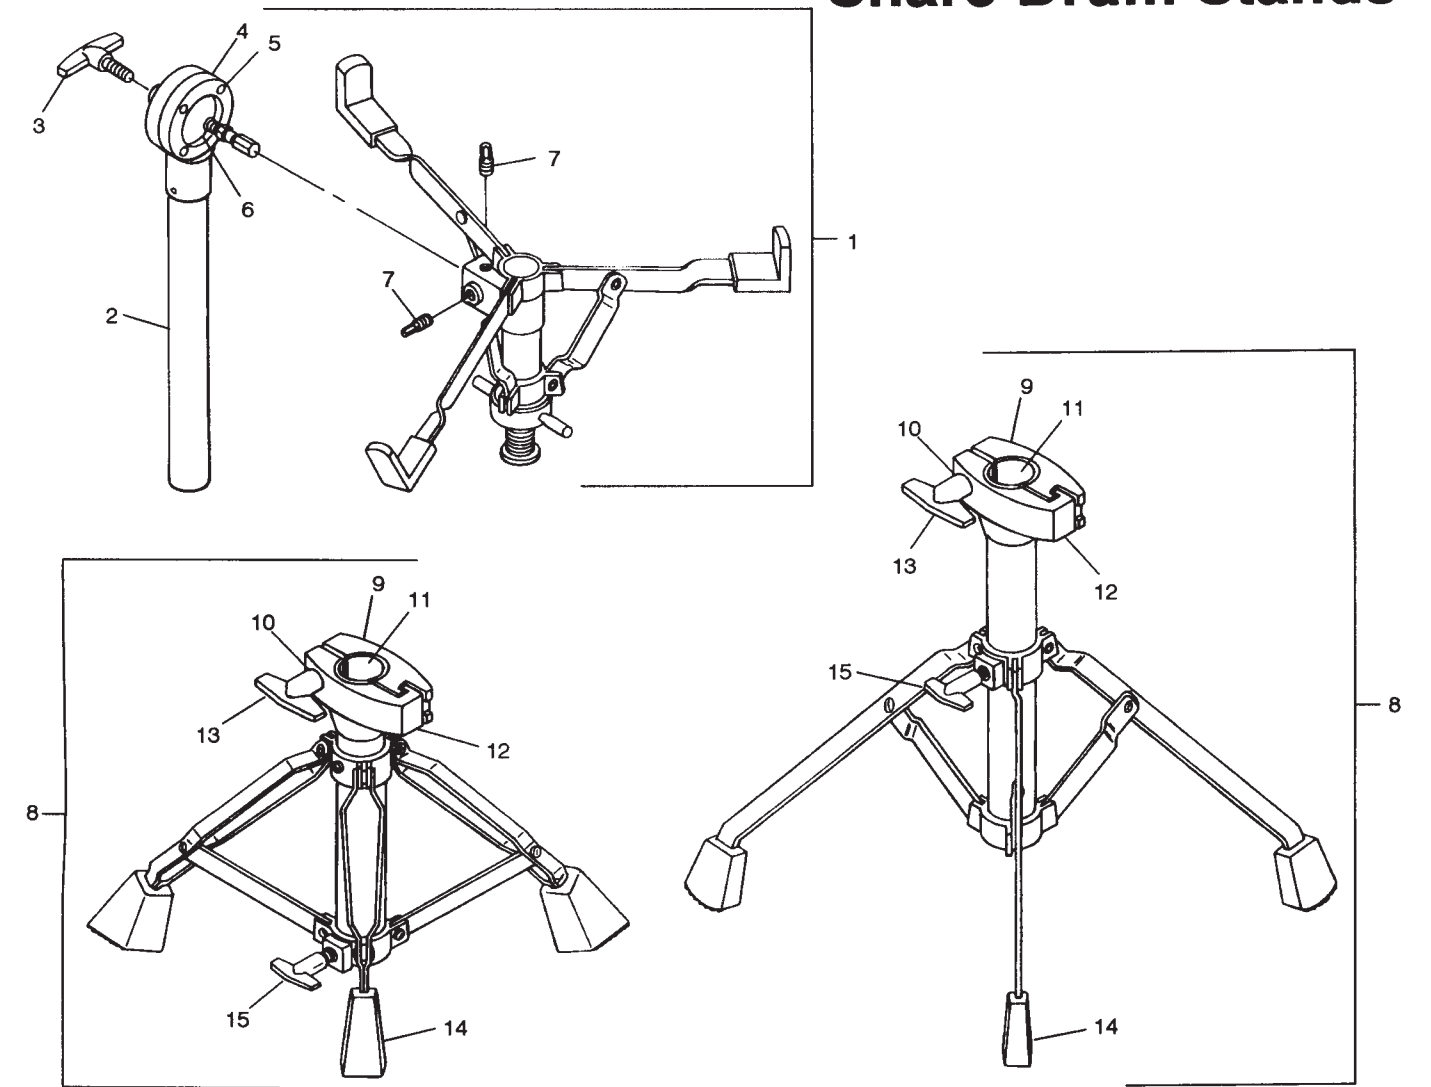

Snare Drum Stands

No. LM-922-SSL Modular Double Brace Low Profile Snare Drum Stand

Item No.	Part No.	Description
1	P-3978-A	Basket Assembly
2	P-3976-A	Upper Tube Assembly
3	P-3901	Male T-Handle
4	P-3976	Retaining Ring
5	P-3977	Allen Screw
6	P-3921	Adjustment Ball
7	P-3971	Drum Key Set Screw
8	P-3792	Base Assembly Complete
9	P-3763	Bolt, Hex Head
10	P-3970	Washer
11	P-3766	Nylon Collar Insert, 1"
12	P-3767	Collar Clamp
13	P-3903	Female T-Handle
14	P-3900	Crutch Tip
15	P-3901	Male T-Handle

No. LM-822-SSL Modular Snare Drum Stand

Item No.	Part No.	Description
1	P-3978-A	Basket Assembly
2	P-3976-A	Upper Tube Assembly
3	P-3901	Male T-Handle
4	P-3976	Retaining Ring
5	P-3977	Allen Screw
6	P-3921	Adjustment Ball
7	P-3971	Drum Key Set Screw
8	P-3793	Base Assembly Complete
9	P-3763	Bolt, Hex Head
10	P-3970	Washer
11	P-3766	Nylon Collar Insert, 1"
12	P-3767	Collar Clamp
13	P-3903	Female T-Handle
14	P-3999	Crutch Tip
15	P-3901	Male T-Handle