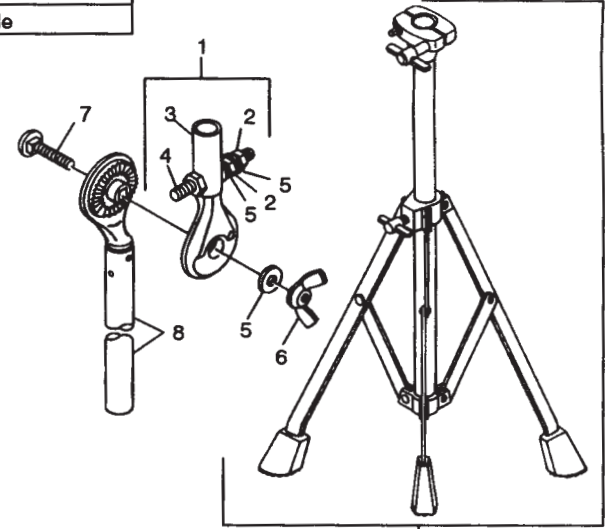

See No. LE-1359 Practice Pad Stand (Part Nos. 2-9)

No. LE-1359 Practice Pad Stand

Item No.	Part No.	Description
1	P-25001	Center Tube
2	P-3007	Key Rod
3	P-3699	Nylon Collar Insert
4	P-3698	Hex Bolt
5	P-3696	Collar Clamp
6	P-7121	Female T-Handle
7	P-3701	Male T-Handle
8	P-3700	Crutch Tip
9	P-3730-A	Base Assembly

No. LE-1353 Practice Pad Stand for L-379

Item No.	Part No.	Description
1	P-24754-A	Adaptor Complete
2	P-107	Hex Nut (2)
3	P-1601	Bushing
4	P-17922	Hex Stud
5	P-311	Flat Washer
6	P-100	Wing Nut
7	P-207	Carriage Bolt
8	P-2500-C	Center Tube with Ratchet

For Base Assembly See No. LE-1359 Practice Pad Stand (Part Nos. 2-9)

Vest Carriers

No. LF-2740 Snare, LF-2741 Bass Drum, LF-2742 Large Trio, LF-2743 Small Trio, LF-2744 Quad and LF-2745 Quint Vest Carrier