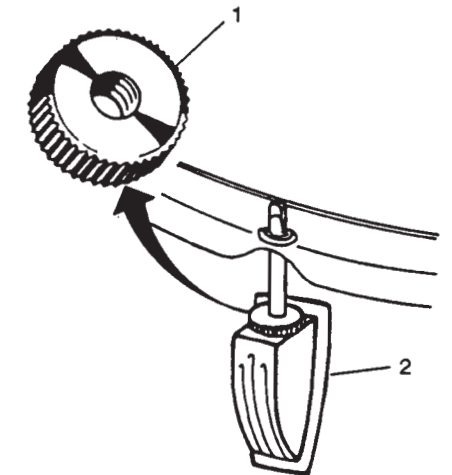

Double Clawhooks

Item No.	Part No.	Description
1	P-2300-R	Clawhook for T-Handle Rod
2	P-2304	Clawhook for Key Tension Rod
3	P-2305-R	Clawhook for T-Handle Rod (Rocker II)