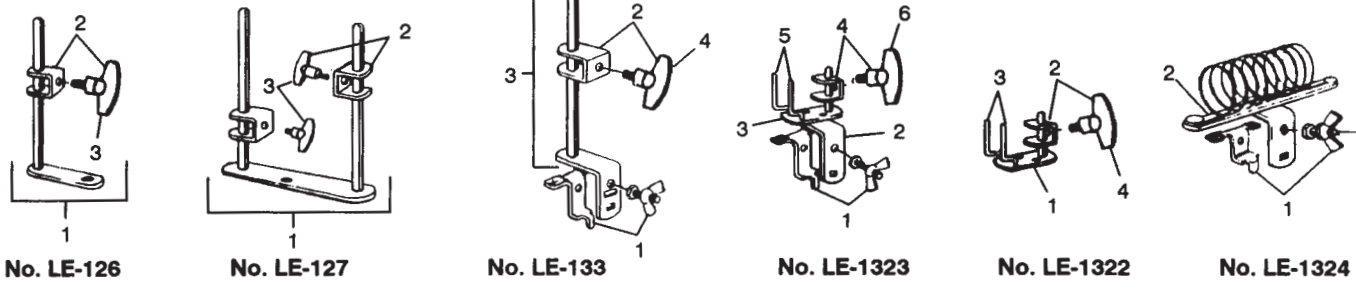

Cowbell, Wood Block and Stick Holders/ Practice Pads and Stands

No. LE-126 Single Cowbell Holder

Item No.	Part No.	Description
1	P-1627-A1	Support Plate Assembly
2	P-1635-A	Bracket and T-Handle
3	P-2791	Male T-Handle

No. LE-133 Double Cowbell

Item No.	Part No.	Description
1	P-1603-A	Hoop Bracket Assembly
2	P-1635-A	Bracket and T-Handle
3	P-1642-A1	Support Assembly
4	P-2791	Male T-Handle

No. LE-1322 Bell and Block Holder

Item No.	Part No.	Description
1	P-1628-A3	Support Plate Assembly
2	P-1635-A	Bracket and T-Handle
3	P-16441	Offset Pins
4	P-2791	Male T-Handle

No. LE-127 Double Cowbell

Item No.	Part No.	Description
1	P-1621-A1	Support Plate Assembly
2	P-1635-A	Bracket and T-Handle
3	P-2791	Male T-Handle

No. LE-1323 Bell Block Holder

Item No.	Part No.	Description
1	P-1603-A	Hoop Bracket Assembly
2	P-16231	Bracket
3	P-1628-A2	Support Plate Assembly
4	P-1635-A	Bracket and T-Handle
5	P-16441	Offset Pins
6	P-2791	Male T-Handle

No. L-13245-H Hoop Mount Stick Holder

Item No.	Part No.	Description
1	P-1603-A	Hoop Bracket Assembly
2	P-1618-B	Plate and Spring Assembly

Item No.	Part No.	Description
1	P-614	Suction Cup
2	P-4051	Rubber Pad
3	P-2791	Male T-Handle