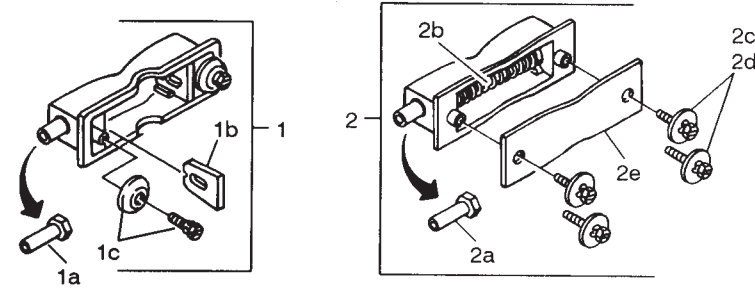

Tension Lugs

Item No.	Part No.	Description
1	P-2234-B	Twin Lug for Metal Snare Drums
1a	P-2201-R	Short Swivel Nut
1b	P-2200-R	Plastic Insert Retainer
1c	P-260-A	Mounting Screw for Metal Shells

2	P-2240-F	Twin Lug for Wood Shells
2a	P-2201-R	Short Swivel Nut
2b	P-2242	Spring
2c	P-22492	Mounting Screws for Classic Wood Shell
2d	P-22491	Mounting Screws for Super Classic Wood Shell
2e	P-6266	Gasket