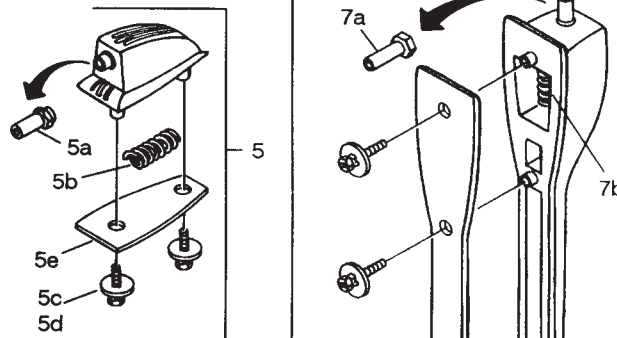

6	P-2230-B	Imperial Lug for Metal Snare Drum
6a	P-2210-R	Short Swivel Nut
6b	P-2200-R	Plastic Insert Retainer
6c	P-260-A	Mounting Screws for Metal Snare Srum

7	P-2233-E	Custom Lug for Wood Shell (L)
7a	P-2208-R	Long Swivel Nut
7b	P-2248	Spring
7c	P-22492	Mounting Screws for Classic Wood Shell
7d	P-22491	Mounting Screws for Super Classic Wood Shell
7e	P-6263	Gasket

Tension Lugs

Item No.	Part No.	Description
1	P-2250-E	Custom Lug for Wood Shell (M)
1a	P-2208-R	Long Swivel Nut
1b	P-2248	Spring
1c	P-22492	Mounting Screws for Classic Wood Shell
1d	P-22491	Mounting Screws for Super Classic Wood Shell
1e	P-6262	Gasket