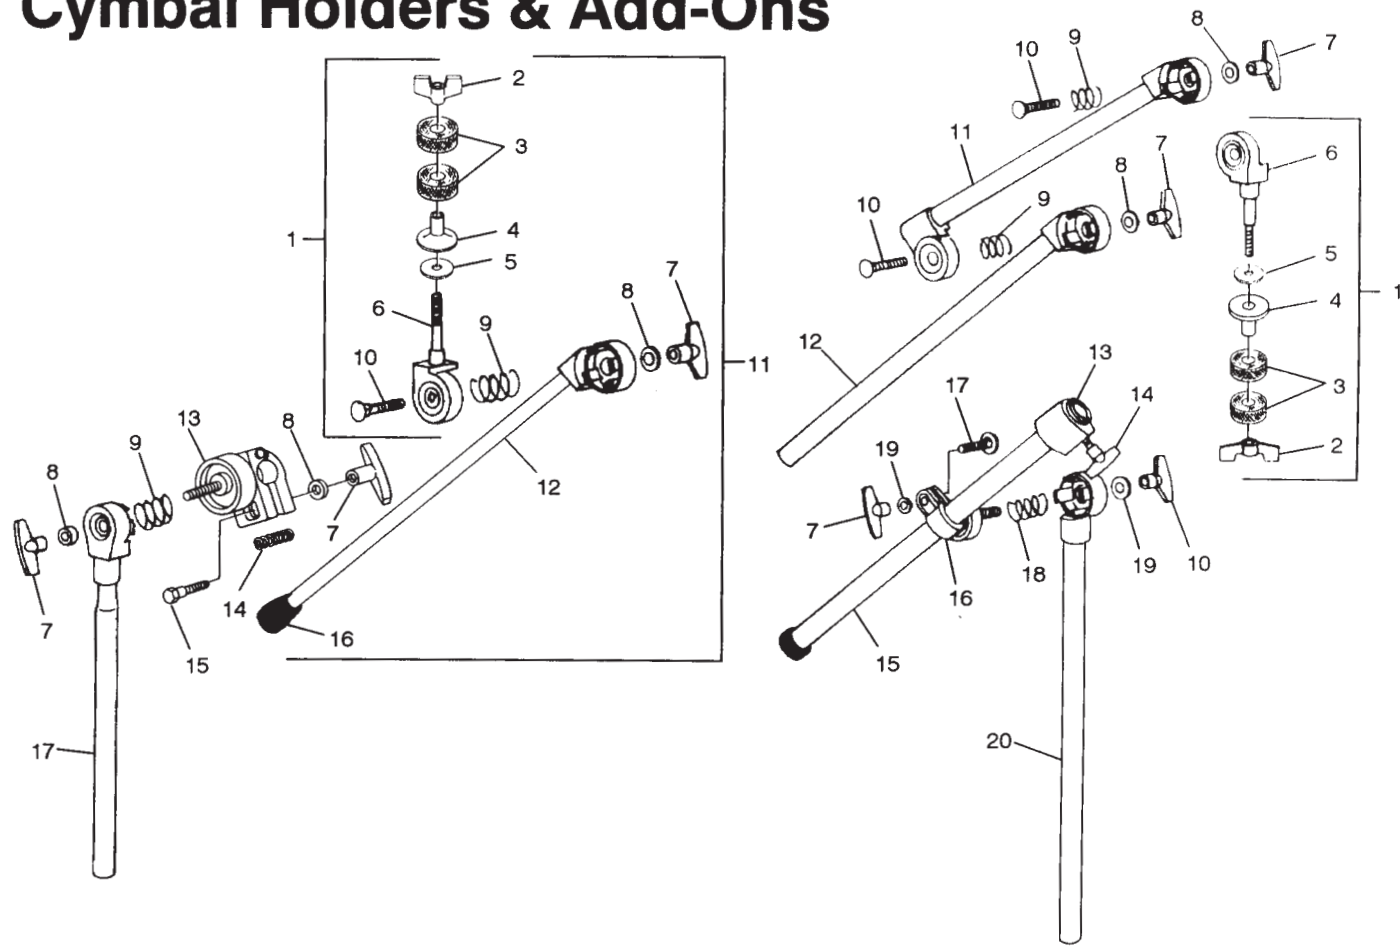

Cymbal Holders & Add-Ons

No. LM-451-CH Modular Add-On Boom Cymbal Holder

Item No.	Part No.	Description
1	P-39381-A	Cymbal Tilter Assembly Complete
2	P-39591	Wing Nut
3	P-39061	Felt Washer
4	P-39391	Plastic Cymbal Sleeve
5	P-39581	Metal Washer
6	P-39381	Cymbal Tilter Stem
7	P-3903	Female T-Handle
8	P-3848	Metal Washer
9	P-3904	Spring
10	P-3957	Carriage Bolt
11	P-3937-A	Upper Tube with Cymbal Tilter Complete
12	P-3937	Upper Tube with Ratchet Only
13	P-3934	Hinge Clamp Assembly
14	P-3933	Spring
15	P-3762	Bolt, Hex Head x 1-1/4"
16	P-3761	Cap
17	P-39941	Tube with Ratchet

No. LM-452-CHO Modular Overhang Boom Cymbal Holder

Item No.	Part No.	Description
1	P-39381-A	Cymbal Tilter Assembly Complete
2	P-39591	Wing Nut
3	P-39061	Felt Washer
4	P-39391	Plastic Cymbal Sleeve
5	P-39581	Metal Washer
6	P-39381	Cymbal Tilter Stem
7	P-3903	Female T-Handle
8	P-3848	Metal Washer
9	P-3904	Spring
10	P-3957	Carriage Bolt
11	P-3995-A	Overhang Arm
12	P-39371	Upper Tube with Ratchet Only
13	P-3949	Nylon Insert
14	P-3901	Male T-Handle
15	P-3973-D	Center Tube
16	P-3989-A	Boom Arm Retainer Clamp
17	P-3762	Bolt, Hex Head x 1-1/4"
18	P-3933	Spring
19	P-3970	Metal Bushing
20	P-3937-B	Lower Tube with Ratchet Only