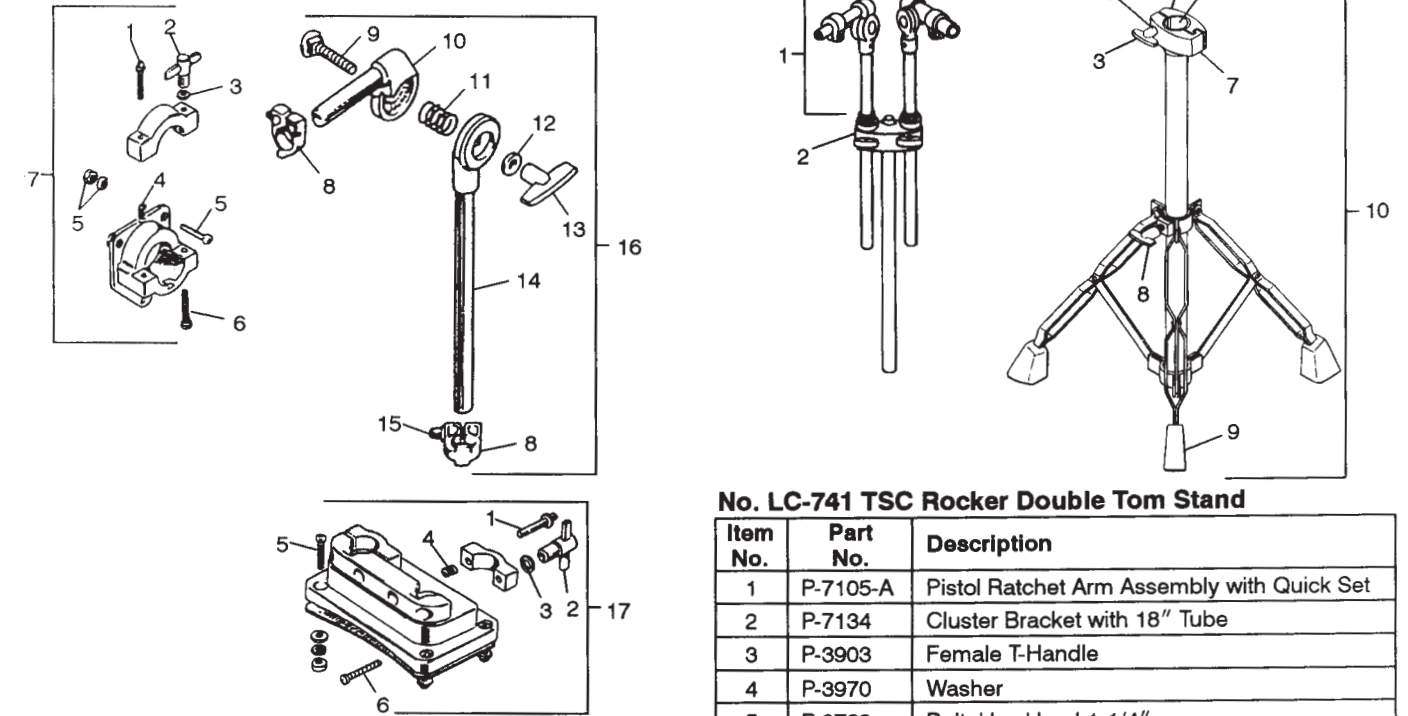

Miscellaneous Drum Parts

No. SP-7000 Rocker Double Tom Holder

Item No.	Part No.	Description
1	P-3008-R	Drum Key Set Screw
2	P-7121	Female T-Handle
3	P-3012-R	Washer
4	P-7122	Spring
5	P-7132	Mounting Bolt, Washer and Nut Complete
6	P-7123	Bolt
7	P-7108	Tom Tom Bracket Complete with Back Plate and Mounting Bolts
8	P-7106	Quick Set
9	P-3969	Bolt
10	P-7120	Pistol Ratchet Arm
11	P-3904	Spring
12	P-3848	Washer
13	P-3903	Female T-Handle
14	P-7105	Pistol Ratchet Arm Bottom
15	P-3007	Drum Key Set Screw
16	P-7105-A	Pistol Ratchet Arm Assembly with Quick Set
17	P-7107	Base Casting Complete with Back Plate and Mounting Bolts

No. LC-741 TSC Rocker Double Tom Stand

Item No.	Part No.	Description
1	P-7105-A	Pistol Ratchet Arm Assembly with Quick Set
2	P-7134	Cluster Bracket with 18" Tube
3	P-3903	Female T-Handle
4	P-3970	Washer
5	P-3762	Bolt, Hex Head 1-1/4"
6	P-3776	Nylon Collar Insert
7	P-3775	Collar Clamp, 7/8"
8	P-3901	Male T-Handle
9	P-3900	Crutch Tip
10	P-3791	Base Complete

Rocker Spur

Item No.	Part No.	Description
1	P-7127	Spur Mounting Casting
2	P-7128	Mounting Screws
3	P-1937	Spring
4	P-7126	Male T-Handle
5	P-3848	Metal Washer
6	P-7124	Adjustable Spur
7	P-7125	Drum Key Set Screw
8	P-2994	Knurled Nut
9	P-2993	Rubber Tip with Insert
10	P-7109	Rocker Spur Complete