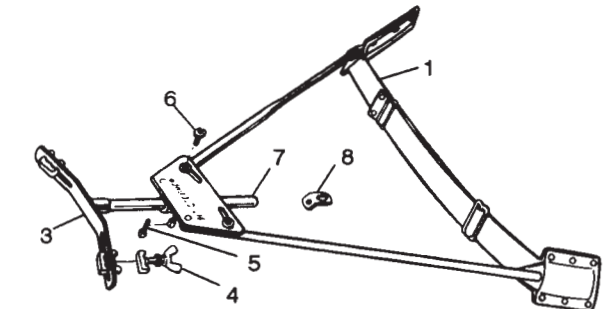

Marching Accessory Parts

No. LF-473 Hi-Stepper

Item No.	Part No.	Description
1	P-2710	Belt Assembly
2	P-2711	Shoulder Sling Assembly (Not Shown)
3	P-2713	Drum Bracket with Mounting Bolt Assemblies
4	P-2714	Mounting Bolt Assembly
5	P-2715	Set Screw
6	P-2716	Flanged Arm Screw
7	P-2717	Adjustable Rod
8	P-40081	Eyehook

Item No.	Part No.	Description
1	P-40081	Carrying Hook for Metal Hoop Drums
2	P-4010	Carrying Hook for Wood Hoop Drums

Item No.	Part No.	Description
1	P-150	Hex Nut
2	P-16381	U-Bracket
3	P-216	Machine Screw
4	P-311	Washer

Item No.	Part No.	Description
1	P-122	Hex Nut
2	P-306	Lock Washer
3	P-3023-A	Key Rod