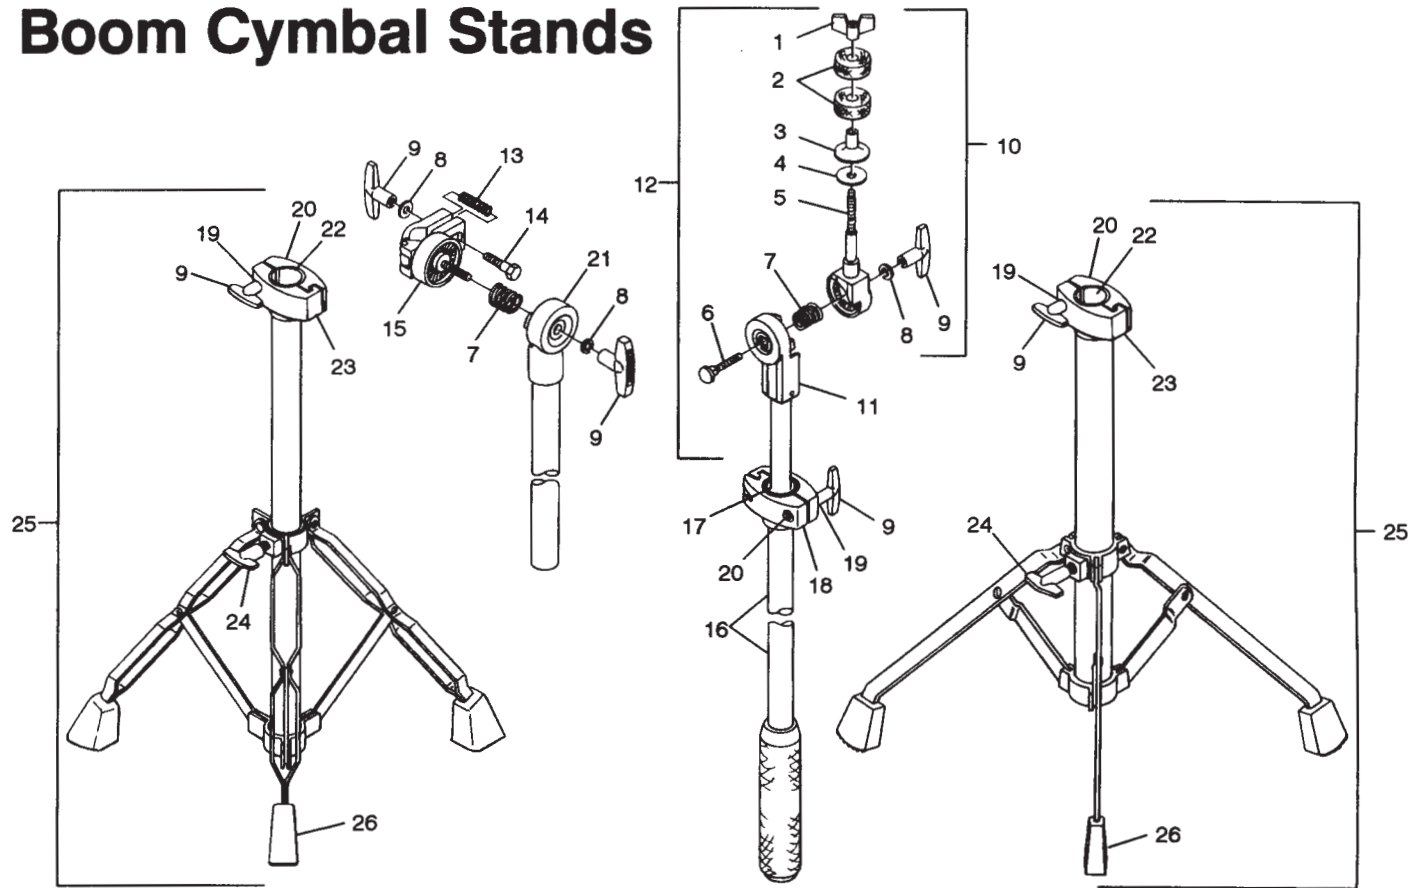

Boom Cymbal Stands

No. LM-931-BCS Modular Boom Cymbal Stand

Item No.	Part No.	Description
1	P-39591	Wing Nut
2	P-39061	Felt Washer
3	P-39391	Plastic Cymbal Sleeve
4	P-39581	Metal Washer
5	P-39381	Cymbal Tilter
6	P-3957	Carriage Bolt
7	P-3904	Spring
8	P-3848	Washer
9	P-3903	Female T-Handle
10	P-39381-A	Cymbal Tilter Assembly Complete
11	P-3937	Upper Tube with Ratchet Only
12	P-3937-A	Upper Tube with Cymbal Tilter Complete
13	P-3933	Spring
14	P-3762	Bolt, Hex Head x 1-1/4"
15	P-3989-A	Hinge Clamp Assembly, 1"
16	P-3771	Boom Arm with Clamp Assembly Complete
17	P-3764	Nylon Collar Insert, 3/4"
18	P-3765	Collar Clamp, 3/4"
19	P-3970	Washer
20	P-3763	Bolt, Hex Head x 1-9/16"
21	P-3973-B	Center Tube with Ratchet
22	P-3766	Nylon Collar Insert
23	P-3767	Collar Clamp, 1"
24	P-3901	Male T-Handle
25	P-37691	Base Assembly Complete
26	P-3900	Crutch Tip

No. LM-831-BCS Classic Boom Cymbal Stand

Item No.	Part No.	Description
1	P-39591	Wing Nut
2	P-39061	Felt Washer
3	P-39391	Plastic Cymbal Sleeve
4	P-39581	Metal Washer
5	P-39381	Cymbal Tilter
6	P-3957	Carriage Bolt
7	P-3904	Spring
8	P-3848	Washer
9	P-3903	Female T-Handle
10	P-39381-A	Cymbal Tilter Assembly Complete
11	P-3937	Upper Tube with Ratchet Only
12	P-3937-A	Upper Tube with Cymbal Tilter Complete
13	P-3933	Spring
14	P-3762	Bolt, Hex Head x 1-1/4"
15	P-3989-A	Hinge Clamp Assembly, 1"
16	P-3771	Boom Arm with Clamp Assembly Complete
17	P-3764	Nylon Collar Insert, 3/4"
18	P-3765	Collar Clamp, 3/4"
19	P-3970	Washer
20	P-3763	Bolt, Hex Head x 1-9/16"
21	P-3973-B	Center Tube with Ratchet
22	P-3766	Nylon Collar Insert
23	P-3767	Collar Clamp, 1"
24	P-3901	Male T-Handle
25	P-37701	Base Assembly Complete
26	P-3999	Crutch Tip