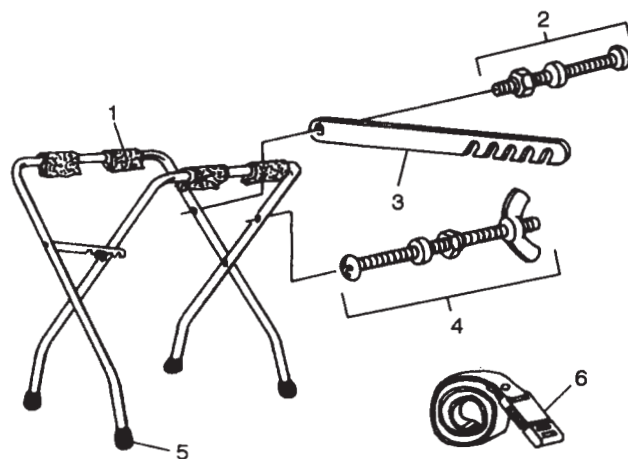

No. LE-790 Folding Bass Drum Stand

Item No.	Part No.	Description
1	P-3655	Felt
2	P-3656	Pivot Screw Assembly
3	P-3657	Connecting Bar
4	P-3658	Latch Screw Assembly
5	P-3660	Crutch Tip
6	P-3659	Strap