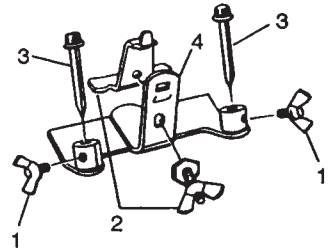

Item No.	Part No.	Description
1	P-669	Crutch Tip Square Opening
2	P-1679-A	Heavy Duty 1/2" Spur Only
3	P-2950-A	Male T-Handle
4	P-16781	Back Plate
5	P-255	Screw
6	P-628	Spacer
7	P-1676-A	Basket Assembly Complete

No. L-1304-BA Bass Drum Anchor