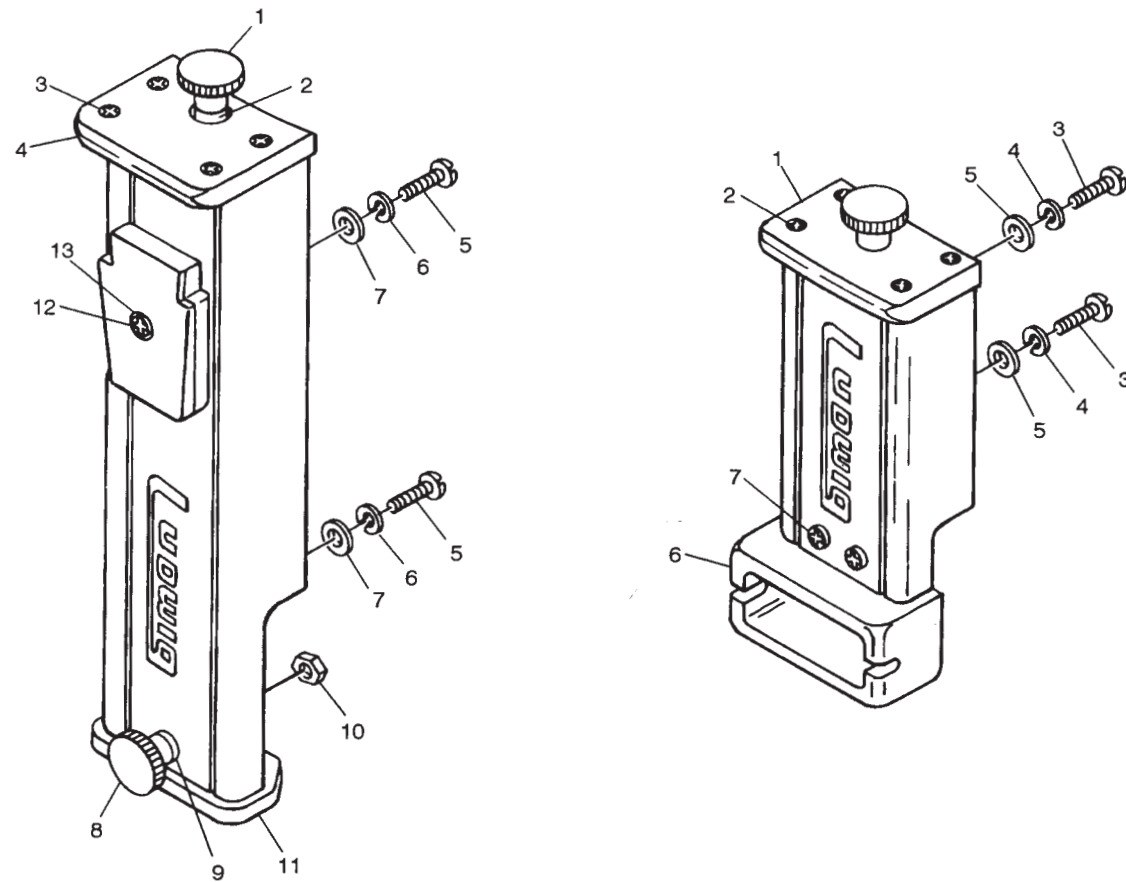

Snare Strainers

No. P-90 Snare Strainer

Item No.	Part No.	Description
1	P-1066-A	Adjustment Screw Assembly, Vertical
2	P-314	Washer
3	P-222	Phillips Flat Head Screws, 8-32 x 3/4"
4	P-1065	Cap Top
5	P-206	Mounting Screw, 1/4-20 x 3/4" Round Head Slot
6	P-306	Lock Washer
7	P-311	Flat Washer
8	P-1067-A	Adjustment Screw Assembly
9	P-4016	Nylon Washer
10	P-120	Hex Nut, #10-32 x 1-1/4"
11	P-1063	Cap Bottom
12	P-213	Phillips Pan Head Screw 10-32
13	P-301-1	Flat Washer, Black Nickel Plated

No. P-91 Snare Butt

Item No.	Part No.	Description
1	P-1073-A	Cap Assembly, Sold Complete Only
2	P-222	Phillips Flat Head Screws, 8-32 x 3/4"
3	P-206	Mounting Screw, 1/4-20 x 3/4" Round Head Slot
4	P-306	Lock Washer
5	P-311	Flat Washer
6	P-1072-1	Retainer
7	P-229	Phillips Plain Head Screw #10-32 x 5/8"