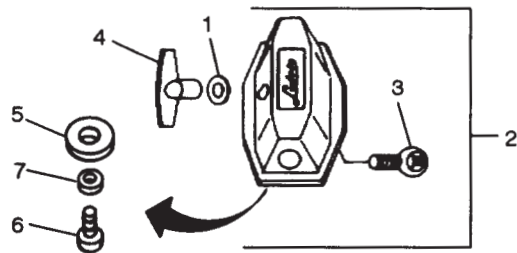

No. P-1216-D Mounting Bracket