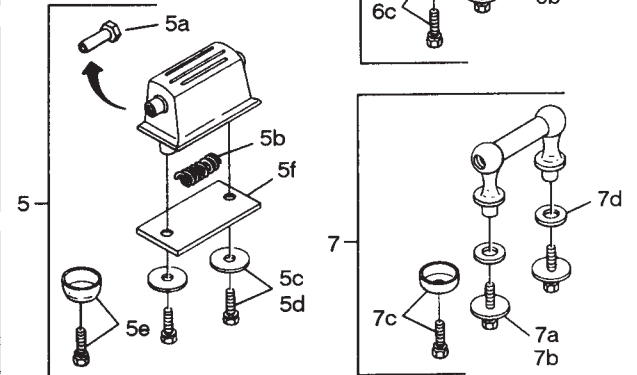

7	P-2253-1E	Tube Lug for 3 x 13 and 3-1/2 x 14 Snare Drums
7a	P-22491	Mounting Screw for Classic Wood Shell
7b	P-3013-R	Mounting Screws for Super Classic Wood Shells
7c	P-260-A	Mounting Screws for Metal Snare Drums
7d	P-6268	Gasket