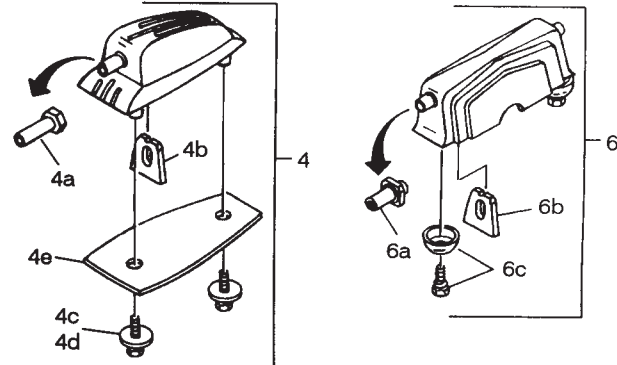

3	P-2239-C	Twin Lug for Wood Shells
3a	P-2201-R	Short Swivel Nut
3b	P-2238	Spring
3c	P-22492	Mounting Screws for Classic Wood Shell
3d	P-6265	Gasket

4	P-2243-B	Large Classic Lug
4a	P-2202-R	Long Swivel Nut
4b	P-2200-R	Plastic Insert Retainer
4c	P-22492	Mounting Screws for Classic Wood Shell
4d	P-22491	Mounting Screws for Super Classic Wood Shell
4e	P-6264	Gasket

5	P-2246-D	Small Classic Lug
5a	P-2210-R	Short Swivel Nut
5b	P-2248	Spring
5c	P-22492	Mounting Screws for Classic Wood Shell
5d	P-22491	Mounting Screws for Super Classic Wood Shell
5e	P-6267	Gasket