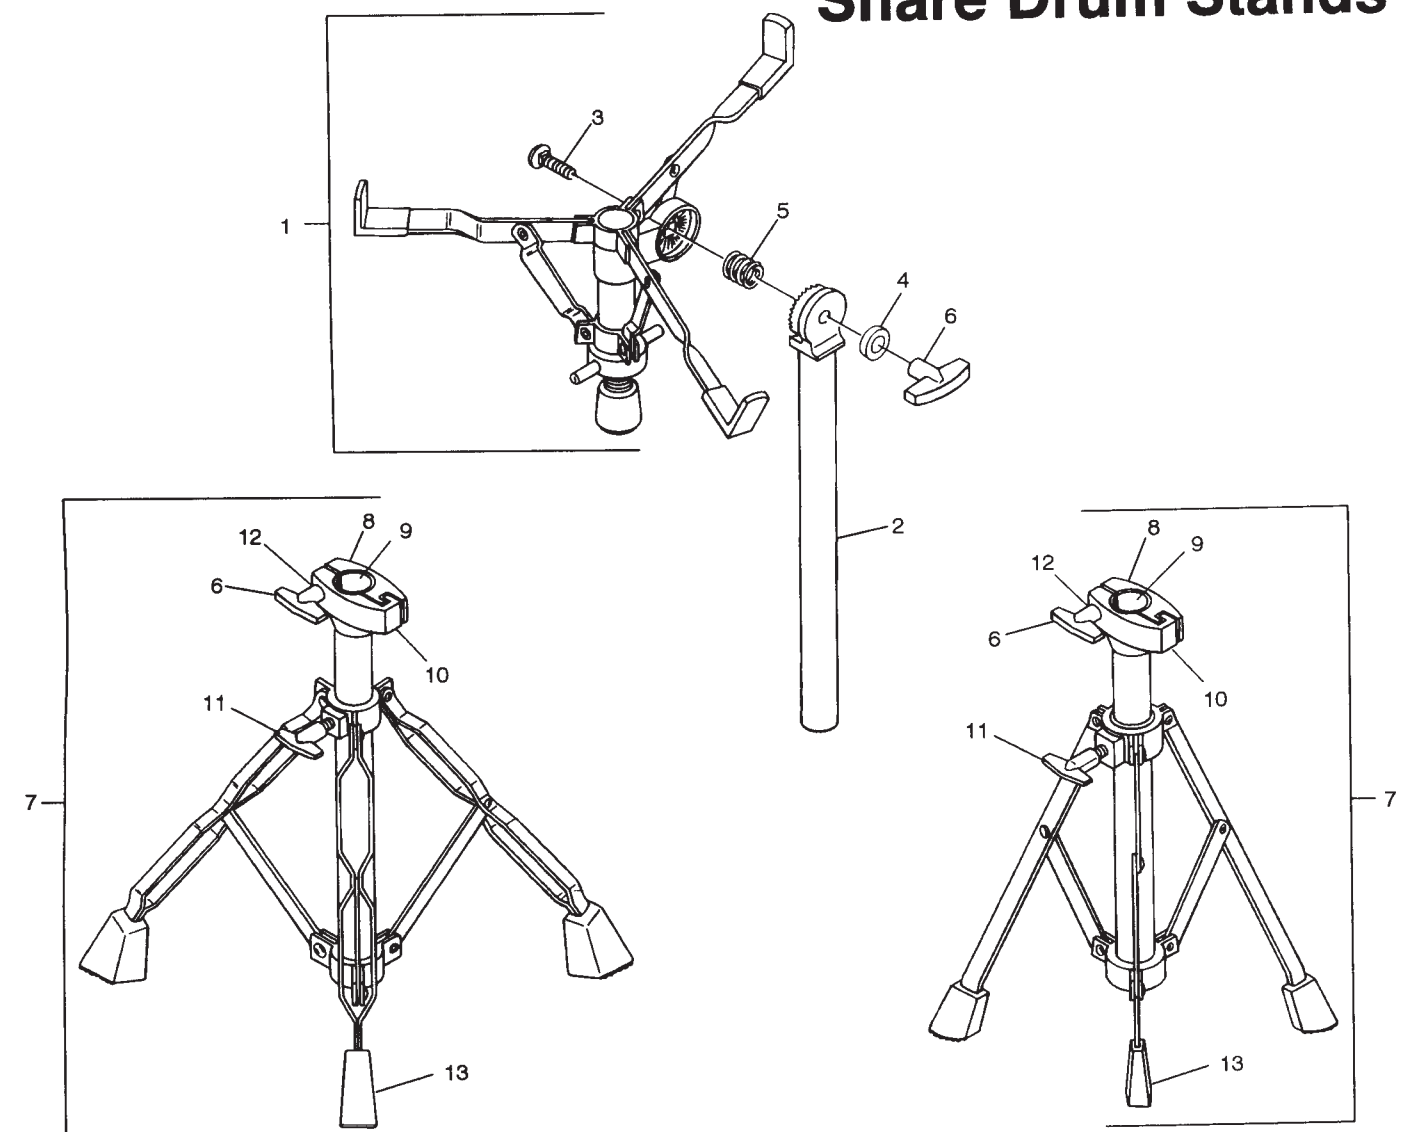

Snare Drum Stands

No. LC-722-SSL Classic Double Brace Low Snare Stand

Item No.	Part No.	Description
1	P-3794	Basket Assembly
2	P-3795	Upper Tube Assembly
3	P-3957	Bolt
4	P-3848	Washer
5	P-3904	Spring
6	P-3903	Female T-Handle
7	P-3796	Base Assembly Complete
8	P-3762	Bolt
9	P-3776	Nylon Collar Insert, 7/8"
10	P-3775	Collar Clamp
11	P-3901	Male T-Handle
12	P-3970	Washer
13	P-3900	Crutch Tip

No. LC-622-SSL Classic Single Brace Low Snare Stand

Item No.	Part No.	Description
1	P-3794	Basket Assembly
2	P-3795	Upper Tube Assembly
3	P-3957	Bolt
4	P-3848	Washer
5	P-3904	Spring
6	P-3903	Female T-Handle
7	P-3797	Base Assembly Complete
8	P-3762	Bolt
9	P-3776	Nylon Collar Insert, 7/8"
10	P-3775	Collar Clamp
11	P-3901	Male T-Handle
12	P-3970	Washer
13	P-3800	Crutch Tip