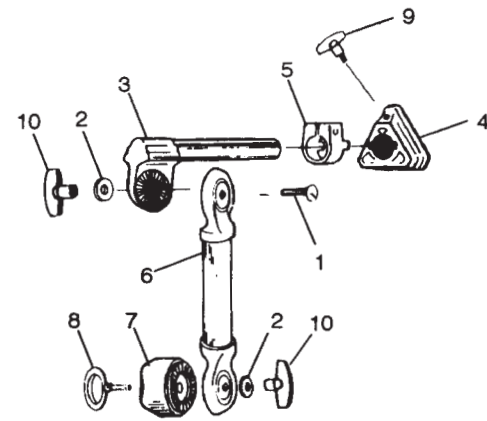

Tom Tom Holders and Stands

No. LM-455-STH Modular Add-On Single Tom Tom Holder

Item No.	Part No.	Description
1	P-232	Carriage Bolt
2	P-316	Washer
3	P-1761-C	Pistol Ratchet Arm
* 4	P-1762-B	Tom Mount Casting, Complete
5	P-1763-A	Quick Set Clamp, 1" dia.
6	P-2800-2	"Dog Bone" Converter Link
7	P-2850-1	Boom Ratchet
8	P-2851-2	Eye Bolt
9	P-2950-A	Male T-Handle
10	P-2952	Female T-Handle

* P-1762-B Tom Mounting Hardware sold separately.