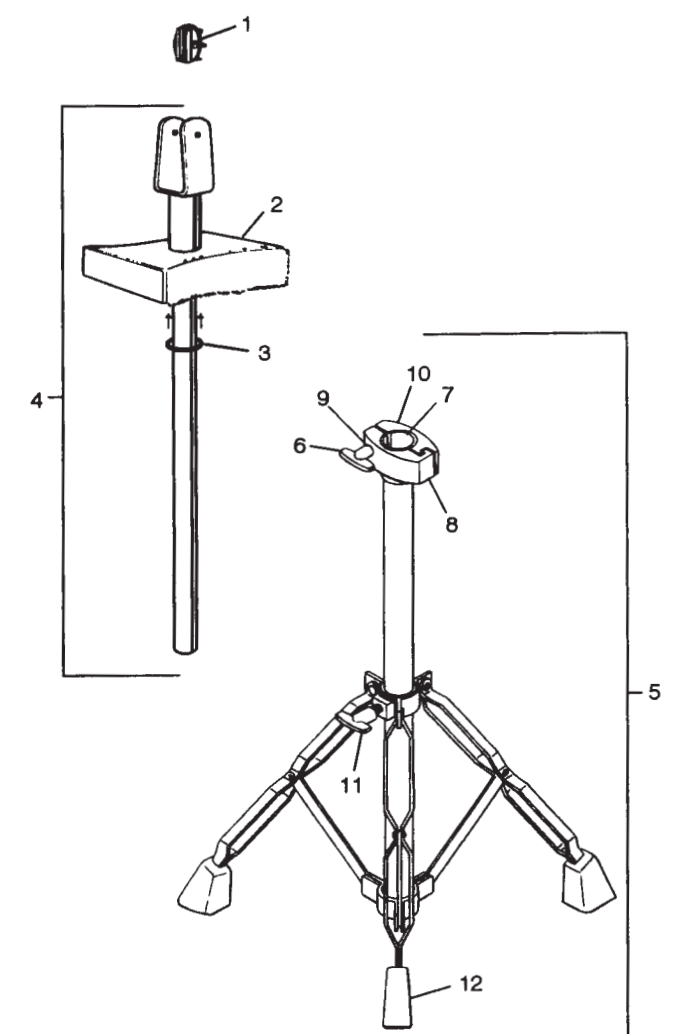

No. LE-1384 Conga Stand

Item No.	Part No.	Description
1	P-1703-B	Mounting Clip Assembly
2	P-1726-A	Spacer Block
3	P-649	Rubber Retaining Ring
4	P-2413-C	Upper Tube Complete
5	P-37691	Base Assembly Complete
6	P-3903	Female T-Handle
7	P-3766	Nylon Collar Insert, 1"
8	P-3767	Collar Clamp, 1"
9	P-3970	Washer
10	P-3763	Bolt
11	P-3901	Male T-Handle
12	P-3900	Crutch Tip