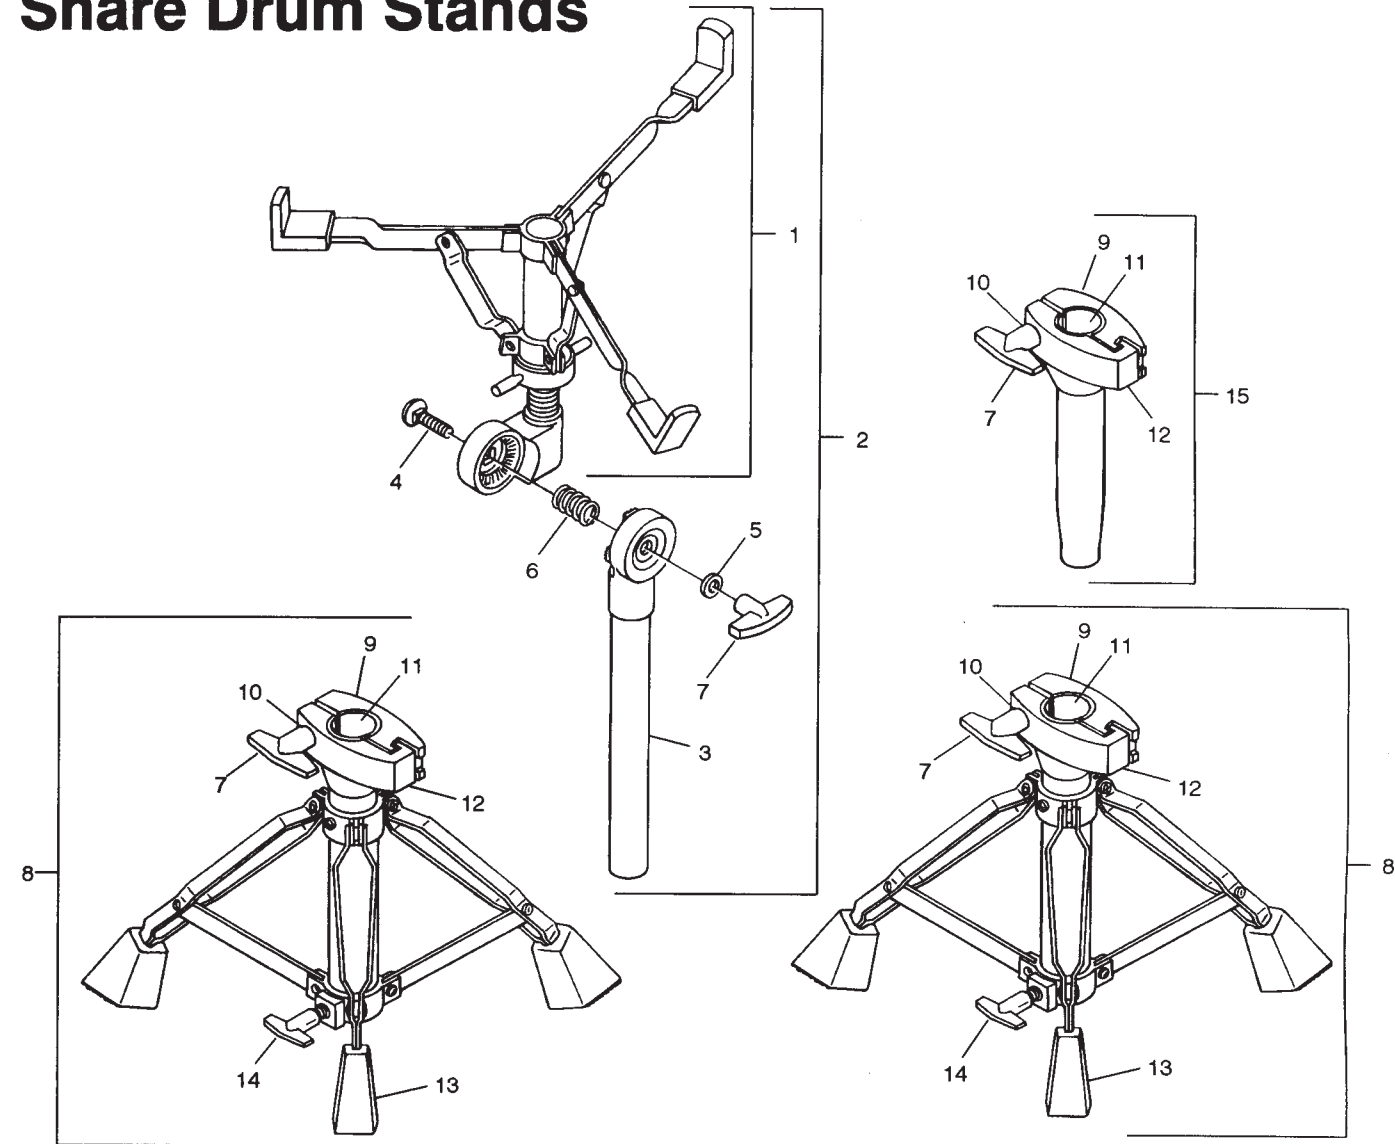

Snare Drum Stands

No. LM-923-SSC Modular Concert Double Brace Snare Stand

Item No.	Part No.	Description
1	P-3931-A1	Basket Assembly
2	P-3931-C	Basket Assembly with Inside Tube
3	P-39321	Upper Tube
4	P-3957	Bolt
5	P-3848	Washer
6	P-3904	Spring
7	P-3903	Female T-Handle
8	P-3792	Base Assembly Complete
9	P-3763	Bolt, Hex Head x 1-9/16"
10	P-3970	Washer
11	P-3766	Nylon Collar Insert, 1"
12	P-3767	Collar Clamp, 1"
13	P-3900	Crutch Tip
14	P-3901	Male T-Handle
15	LM-1394-CXT	Extension Tube