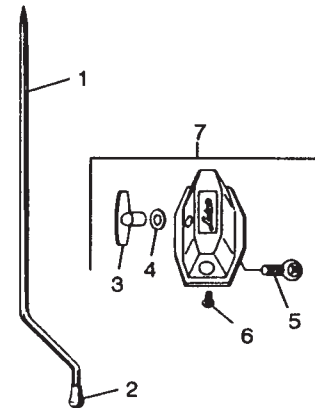

No. LC-5023-TL Tom Tom Legs

Item No.	Part No.	Description
1	P-1785-A	23" Tom Tom Leg with Tip
2	P-603	Rubber Crutch Tip
3	P-2952	Female T-Handle
4	P-316	Washer
5	P-1632	Eye Bolt
6	P-1657-A	Bracket Mounting Assembly, Includes P1657 Flat Washers, P-305 Washers & P-250 Mounting Screws
7	P-1216-D	Mounting Bracket, Complete