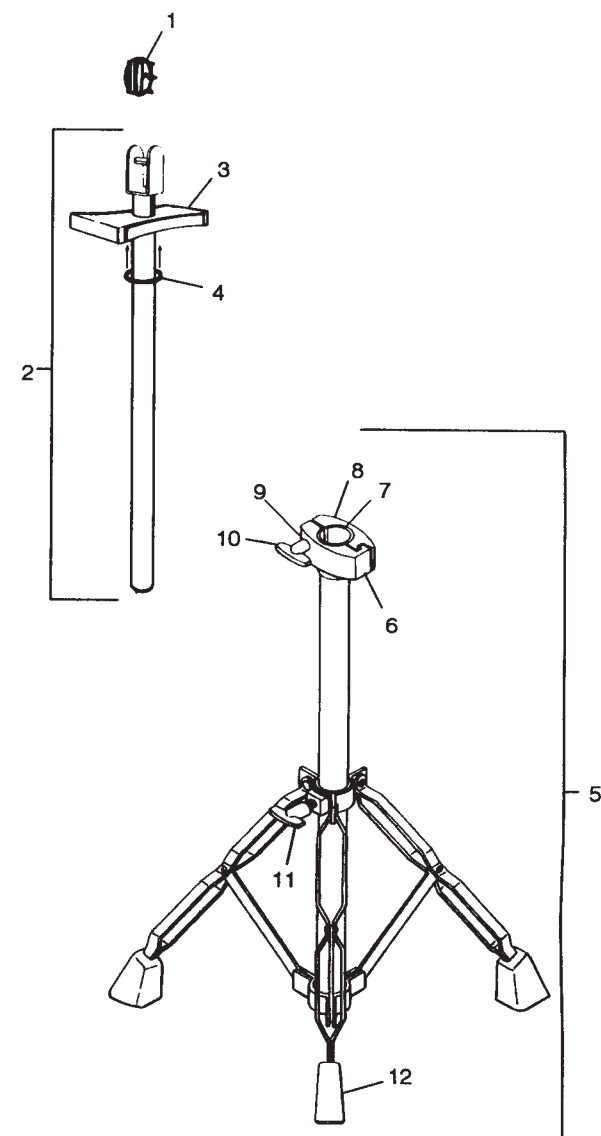

No. LE-1383 Timbale Stand

Item No.	Part No.	Description
1	P-1703-A	Mounting Clip Assembly (Not Included)
2	P-2413-B	Upper Tube Complete
3	P-1705-A	Spacer Block
4	P-649	Ring
5	P-37691	Base Assembly
6	P-3767	Collar Clamp, 1"
7	P-3766	Nylon Insert, 1"
8	P-3763	Bolt, Hex Head 1-9/16"
9	P-3970	Washer
10	P-3903	Female T-Handle
11	P-3901	Male T-Handle
12	P-3900	Crutch Tip