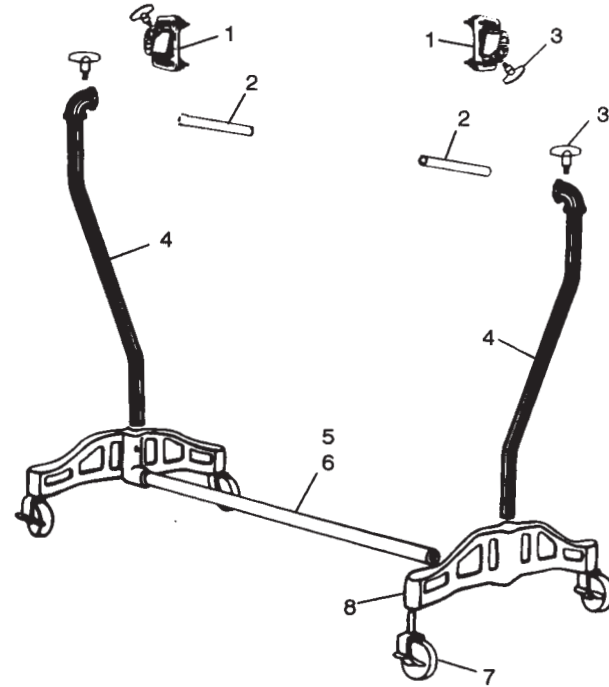

No. LE-792 and LE-793 Tilting Bass Drum Stands

Item No.	Part No.	Description
1	P-1610-D	Bass Drum Casting Complete
2	P-31481	Pivot Tubes
3	P-2950-A	Male T-Handle
4	P-3142-A	Side Post with Elbow and Nylon Insert
5	P-3139-1	Bass Support Tube Only for LE-792
6	P-3147-1	Bass Support Tube Only for LE-793
7	P-1445	3" Casters with Brake
8	P-3104-A	Base Casting with Casters