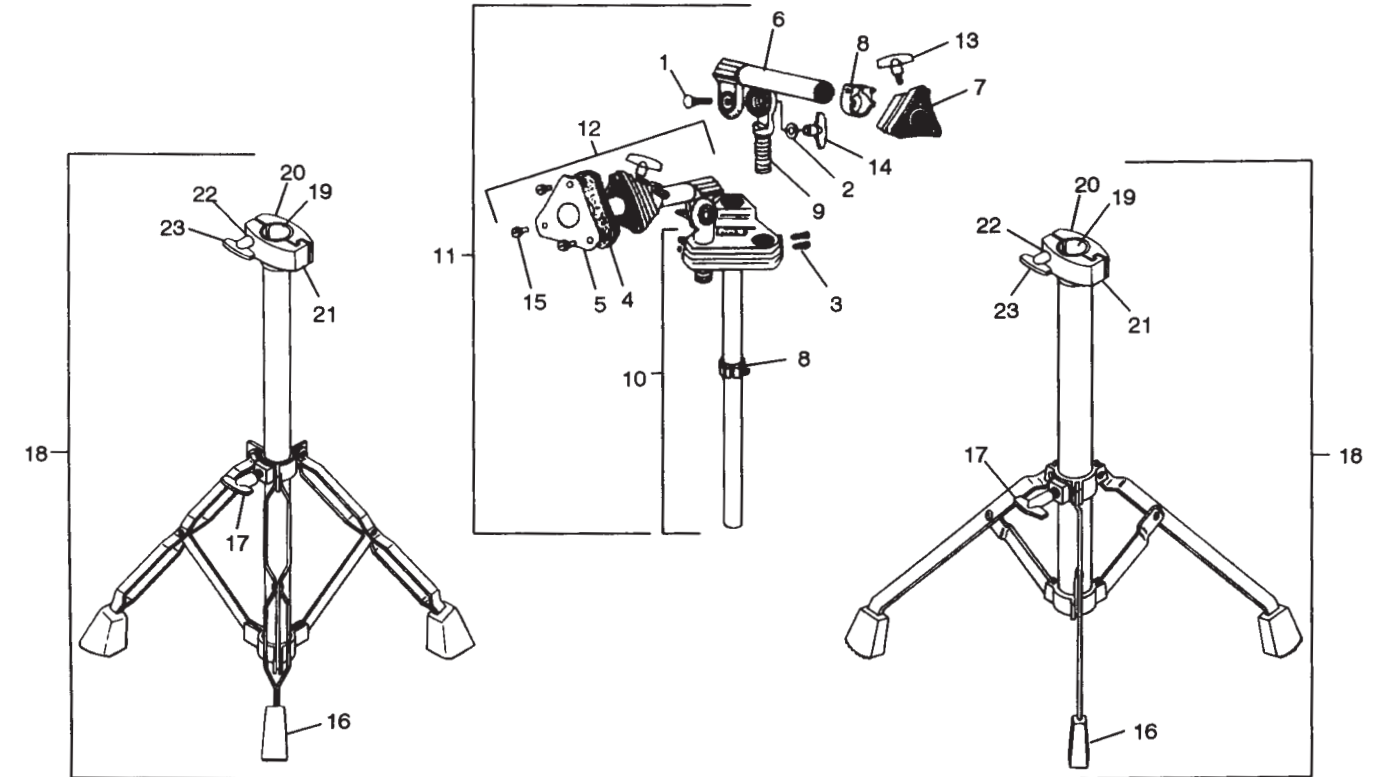

Tom Tom Holders and Stands

No. LM-441-TSM Modular Double Tom Stand

Item No.	Part No.	Description
1	P-232	Carriage Bolt
2	P-316	Washer
3	P-1619-1	Set Screws
4	P-1677	Tom Felt Pad
5	P-17311	Metal Back Plate for P-1762-B
6	P-1761-C	Pistol Ratchet Arm
7	P-1762-B	Tom Mount Casting, Complete
8	P-1763-A	Quick Set Clamp, 1" dia.
9	P-1767	Grooved Ratchet
10	P-2911	Cluster Bracket with 17" Tube, 6 Set Screws, Complete
* 11	P-2912	Modular Double Stand Tom without Base Assembly
* 12	P-2920	Pistol Ratchet Arm
13	P-2950-A	Male T-Handle
14	P-2952	Female T-Handle
15	P-2982	Hex Head Mounting Screw
16	P-3900	Crutch Tip
17	P-3901	Male T-Handle
18	P-37691	Base Assembly Complete
19	P-3766	Nylon Collar Insert, 1"
20	P-3763	Bolt, Hex Head x 1-9/16"
21	P-3767	Collar Clamp, 1"
22	P-3970	Washer
23	P-3903	Female T-Handle

* P-1762-B Tom Mounting Hardware sold separately.

No. LC-341-TSM Classic Double Tom Stand

Item No.	Part No.	Description
1	P-232	Carriage Bolt
2	P-316	Washer
3	P-1619-1	Set Screws
4	P-1677	Tom Felt Pad
5	P-17311	Metal Back Plate for P-1762-B
6	P-1761-C	Pistol Ratchet Arm
7	P-1762-B	Tom Mount Casting, Complete
8	P-1763-A	Quick Set Clamp, 1" dia.
9	P-1767	Grooved Ratchet
10	P-2911	Cluster Bracket with 17" Tube, 6 Set Screws, Complete
* 11	P-2912	Modular Double Stand Tom without Base Assembly
* 12	P-2920	Pistol Ratchet Arm
13	P-2950-A	Male T-Handle
14	P-2952	Female T-Handle
15	P-2982	Hex Head Mounting Screw
16	P-3999	Crutch Tip
17	P-3901	Male T-Handle
18	P-37701	Base Assembly Complete
19	P-3766	Nylon Collar Insert, 1"
20	P-3763	Bolt, Hex Head x 1-9/16"
21	P-3767	Collar Clamp, 1"
22	P-3970	Washer
23	P-3903	Female T-Handle

* P-1762-B Tom Mounting Hardware sold separately.