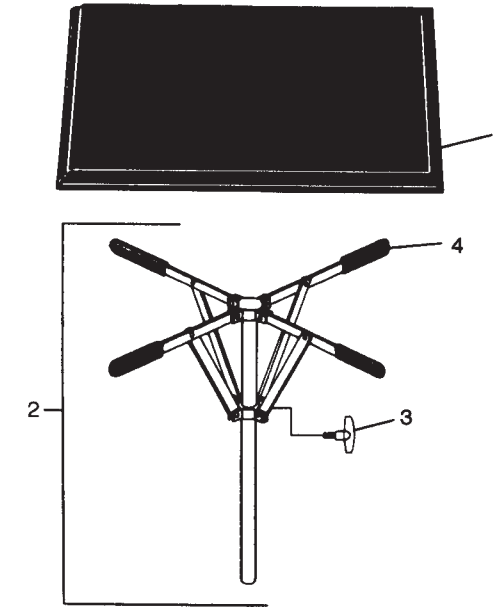

Miscellaneous Drum Parts

Item No.	Part No.	Description
1	P-669	Crutch Tip Square Opening
2	P-1679-A	Heavy Duty 1/2" Spur Only
3	P-2950-A	Male T-Handle
4	P-16781	Back Plate
5	P-255	Screw
6	P-628	Spacer
7	P-1676-A	Basket Assembly Complete

Item No.	Part No.	Description
1	P-290	Wing Screws
2	P-1603-A	Hoop Bracket Assembly
3	P-1604-A	Spur Points, Complete
4	P-1607-A	Support Plate Assembly

Item No.	Part No.	Description
1	P-1785-A	23" Tom Tom Leg with Tip
2	P-603	Rubber Crutch Tip
3	P-2952	Female T-Handle
4	P-316	Washer
5	P-1632	Eye Bolt
6	P-1657-A	Bracket Mounting Assembly, Includes P1657 Flat Washers, P-305 Washers & P-250 Mounting Screws
7	P-1216-D	Mounting Bracket, Complete

Item No.	Part No.	Description
1	P-1645-1	Mounting Casting
2	P-1645-L	Left Spur Assembly, Complete
3	P-1645-R	Right Spur Assembly, Complete
4	P-1936	T-Handle
5	P-1937	Large Spring
6	P-1938	Mounting Screw
7	P-1939	T-Handle
8	P-1986	Bushing
9	P-1987	Small Spring
10	P-1988	Hex Insert
11	P-1989	Knurled Nut
12	P-1995	Threaded Tip
13	P-1996	Left Spur Only
14	P-1997	Right Spur Only
15	P-1999	Felt Pad
16	P-3848	Washer

No. LE-1378 Concert Trap Table with Stand

Item No.	Part No.	Description
1	LE-1379	Concert Trap Table Only
2	P-2437-BR	Upper Tube Assembly Complete
3	P-3901	Male T-Handle
4	P-2545	Rubber Sleeve
5	P-3766	Nylon Collar Insert, 1"
6	P-3767	Collar Clamp, 1"
7	P-3903	Female T-Handle
8	P-3763	Bolt Hex Head 9/16"
9	P-3970	Washer
10	P-3999	Crutch Tip
11	P-37701	Base Assembly Complete