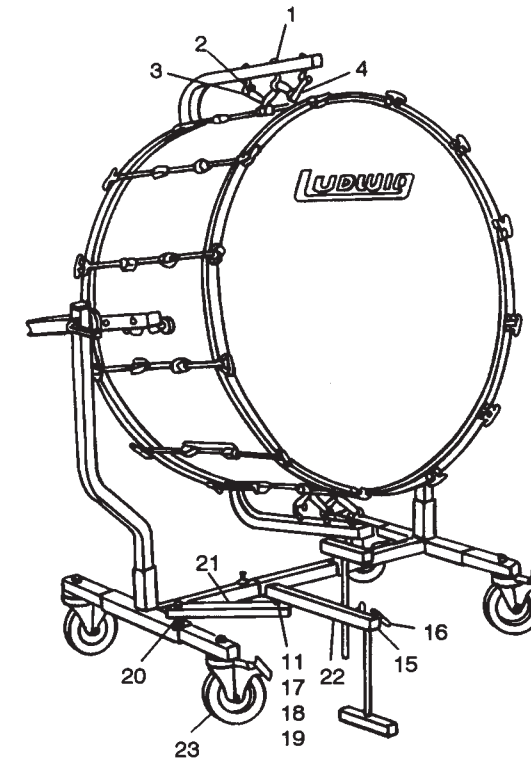

No. LE-790 Folding Bass Drum Stand

Item No.	Part No.	Description
1	P-3655	Felt
2	P-3656	Pivot Screw Assembly
3	P-3657	Connecting Bar
4	P-3658	Latch Screw Assembly
5	P-3660	Crutch Tip
6	P-3659	Strap

Bass Drum Stands