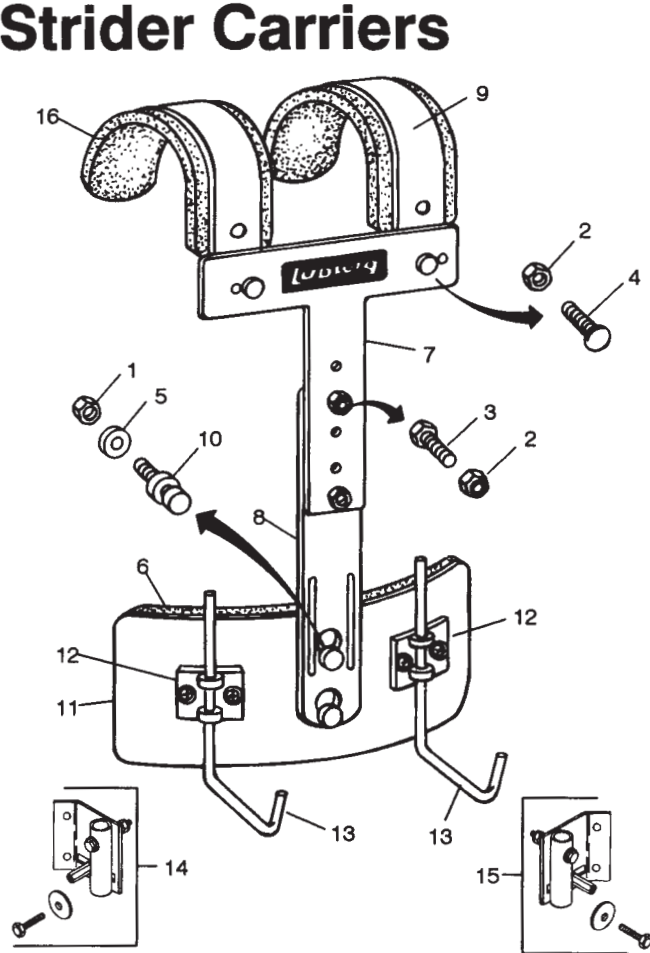

Strider Carriers

No. LF-3740 Strider II Snare Drum Carrier

Item No.	Part No.	Description
1	P-112	Hex Nut
2	P-140	Nylock Nut
3	P-259	Hex Head Screw
4	P-270	Carriage Bolt
5	P-308	Washer
6	P-673	Belly Plate Pad
7	P-42001	T Brace
8	P-42021	Bottom Brace
9	P-4203-A	Shoulder Bracket Assembly
10	P-42051	Stop Stud
11	P-27991	Breast Plate with Pad
12	P-4510	Slide Adjustment Bracket
13	P-4520	J Arm Rods
14	P-4530-L	Swivel Bracket, Left
15	P-4530-R	Swivel Bracket, Right
16	P-4204	Shoulder Pad