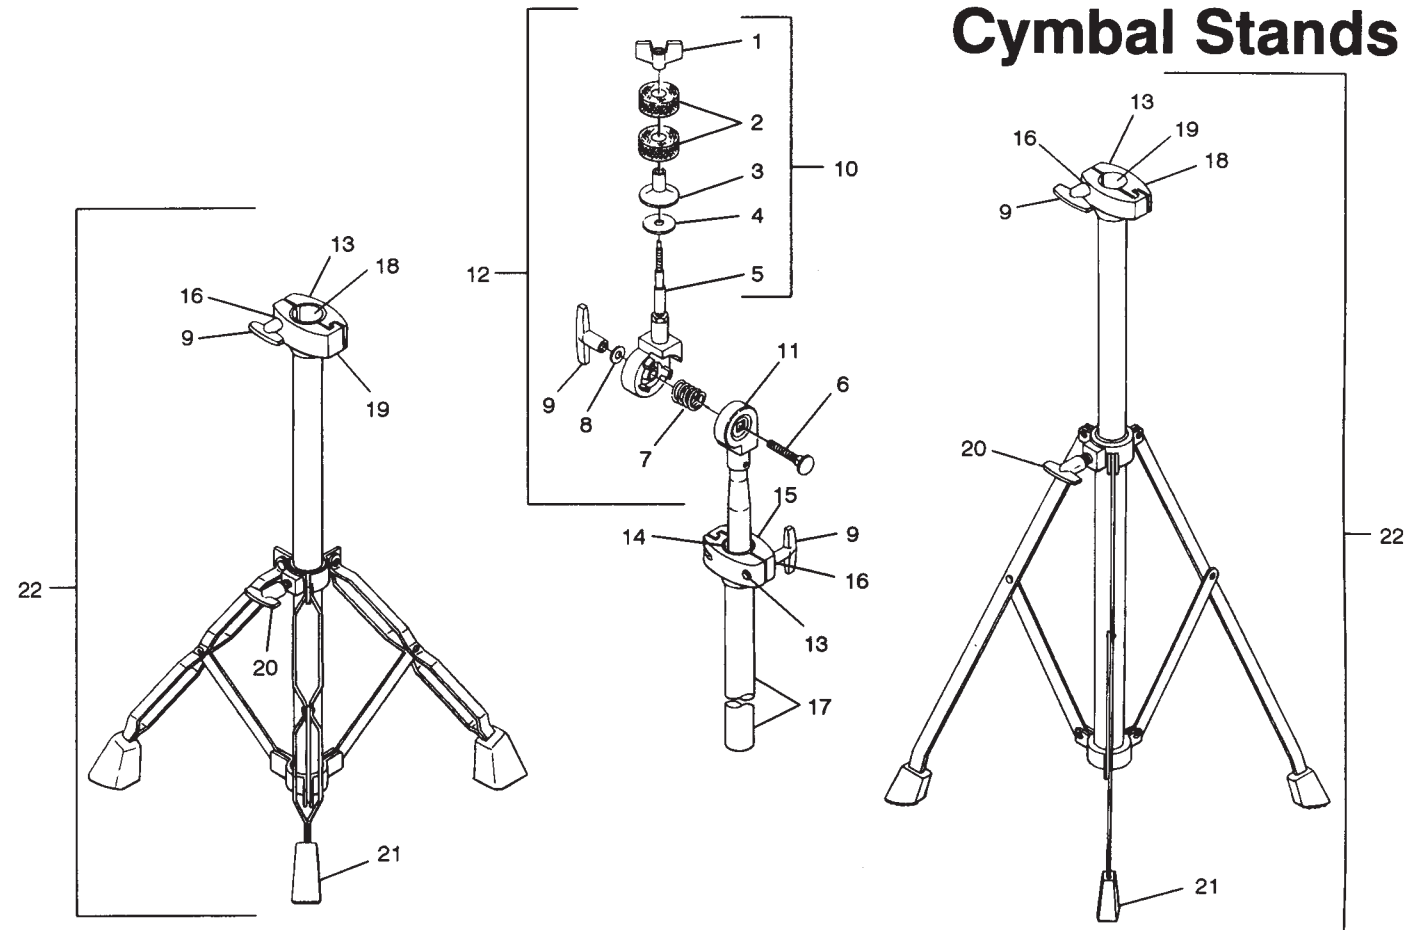

Cymbal Stands

No. LC-726-CS Rocker Cymbal Stand

Item No.	Part No.	Description
1	P-3959	Wing Nut
2	P-3906	Felt Washer
3	P-3939	Plastic Cymbal Sleeve
4	P-3958	Metal Washer
5	P-3838	Cymbal Tilter
6	P-3957	Bolt
7	P-3904	Spring
8	P-3848	Washer
9	P-3903	Female T-Handle
10	P-3838-A	Cymbal Tilter Assembly Complete
11	P-3837	Upper Tube with Ratchet Only
12	P-3837-A	Upper Tube with Cymbal Tilter Complete
13	P-3762	Bolt, Hex Head x 1-1/4"
14	P-3773	Nylon Collar Insert, 3/4"
15	P-3772	Collar Clamp, 3/4"
16	P-3970	Washer
17	P-3774	Center Tube with Clamp, 7/8" diameter
18	P-3776	Nylon Collar Insert, 7/8"
19	P-3775	Collar Clamp, 7/8"
20	P-3901	Male T-Handle
21	P-3900	Crutch Tip
22	P-3777	Base Complete

No. LC-626-CS Rocker II Cymbal Stand

Item No.	Part No.	Description
1	P-3959	Wing Nut
2	P-3906	Felt Washer
3	P-3939	Plastic Cymbal Sleeve
4	P-3958	Metal Washer
5	P-3838	Cymbal Tilter
6	P-3957	Bolt
7	P-3904	Spring
8	P-3848	Washer
9	P-3903	Female T-Handle
10	P-3838-A	Cymbal Tilter Assembly Complete
11	P-3837	Upper Tube with Ratchet Only
12	P-3837-A	Upper Tube with Cymbal Tilter Complete
13	P-3762	Bolt, Hex Head x 1-1/4"
14	P-3773	Nylon Collar Insert, 3/4"
15	P-3772	Collar Clamp, 3/4"
16	P-3970	Washer
17	P-3774	Center Tube with Clamp
18	P-3776	Nylon Collar Insert, 7/8"
19	P-3775	Collar Clamp, 7/8"
20	P-3901	Male T-Handle
21	P-3800	Crutch Tip
22	P-3778	Base Complete