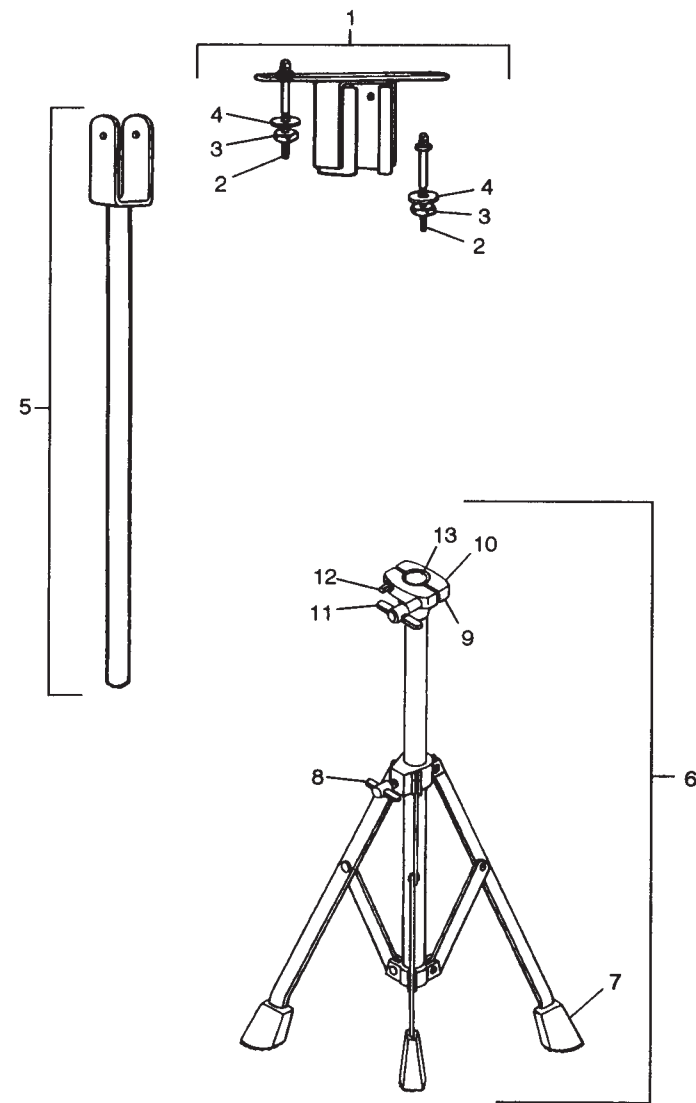

Concert Stands

No. LE-1346 Bongo Floor Stand

Item No.	Part No.	Description
1	P-1712-B	Mounting Clip Assembly
2	P-3051-A	2-3/4" Key Rods
3	P-122	Hex Nut, 12-24
4	P-306	Lock Washer
5	P-2500-A1	Upper Tube
6	P-3730-A	Base Complete
7	P-3700	Crutch Tip
8	P-3701	T-Handle
9	P-3696	Collar Clamp 5/8"
10	P-3698	Hex Bolt
11	P-7121	Female T-Handle
12	P-3007	Hex Rod, 3/4" Long
13	P-3699	Nylon Collar Insert, 5/8"