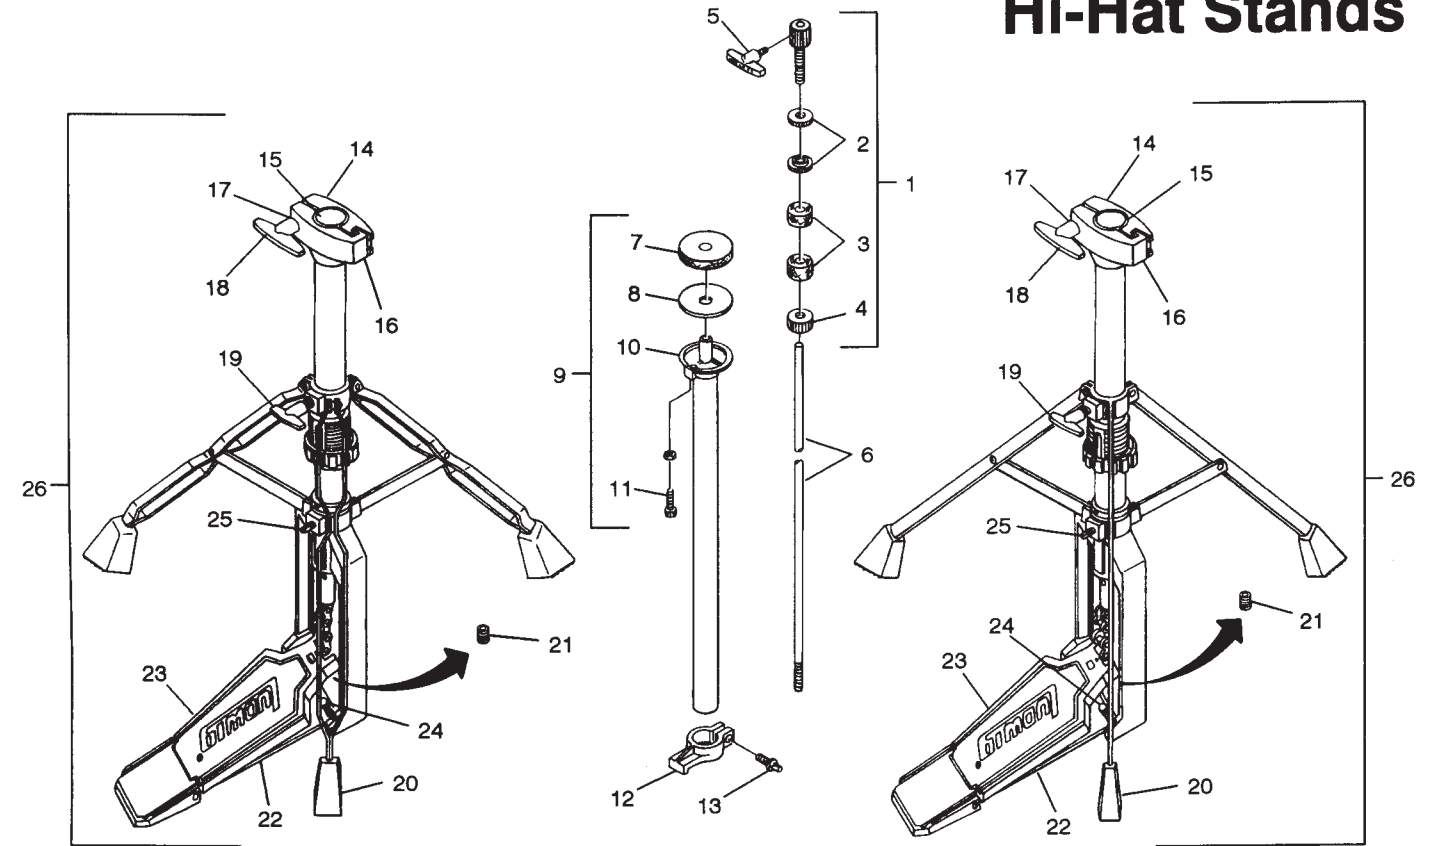

Hi-Hat Stands

No. LM-917-HH Modular Hi-Hat

Item No.	Part No.	Description
1	L-2508	Hi-Hat Clutch
2	P-3841	Lock Nut
3	P-3840	Felt Washer
4	P-3842	Stop Nut
5	P-3951	T-Handle
6	P-3967	Upper Pull Rod
7	P-3745	Felt Washer
8	P-3746	Metal Washer
9	P-3955-A	Upper Tube with Cymbal Seat
10	P-3944	Cymbal Seat
11	P-3905-A	Adjustment Screw Assembly
12	P-3683	Quick Set Clamp
13	P-3684	Quick Set Clamp Screw
14	P-3763	Bolt, Hex Head x 1-9/16"
15	P-3766	Nylon Collar Insert
16	P-3767	Collar Clamp
17	P-3970	Washer
18	P-3903	Female T-Handle
19	P-3901	Male T-Handle
20	P-3900	Crutch Tip
21	P-280	Pedal Chain Screw 10-32 x 3/4"
22	P-3913	Spring Strap
23	P-3910-A	Foot Board with Spring Strap
24	P-3961-A	Pedal Spur
25	P-3971	Drum Key Set Screw
26	P-3670	Base Assembly Complete

No. LM-817-HH Classic Hi-Hat

Item No.	Part No.	Description
1	L-2508	Hi-Hat Clutch
2	P-3841	Lock Nut
3	P-3840	Felt Washer
4	P-3842	Stop Nut
5	P-3951	T-Handle
6	P-3967	Upper Pull Rod
7	P-3745	Felt Washer
8	P-3746	Metal Washer
9	P-3955-A	Upper Tube with Cymbal Seat
10	P-3944	Cymbal Seat
11	P-3905-A	Adjustment Screw Assembly
12	P-3683	Quick Set Clamp
13	P-3684	Quick Set Clamp Screw
14	P-3763	Bolt, Hex Head x 1-9/16"
15	P-3766	Nylon Collar Insert
16	P-3767	Collar Clamp
17	P-3970	Washer
18	P-3903	Female T-Handle
19	P-3901	Male T-Handle
20	P-3999	Crutch Tip
21	P-280	Pedal Chain Screw 10-32 x 3/4"
22	P-3913	Spring Strap
23	P-3910-A	Foot Board with Spring Strap
24	P-3961-A	Pedal Spur
25	P-3971	Drum Key Set Screw
26	P-3671	Base Assembly Complete