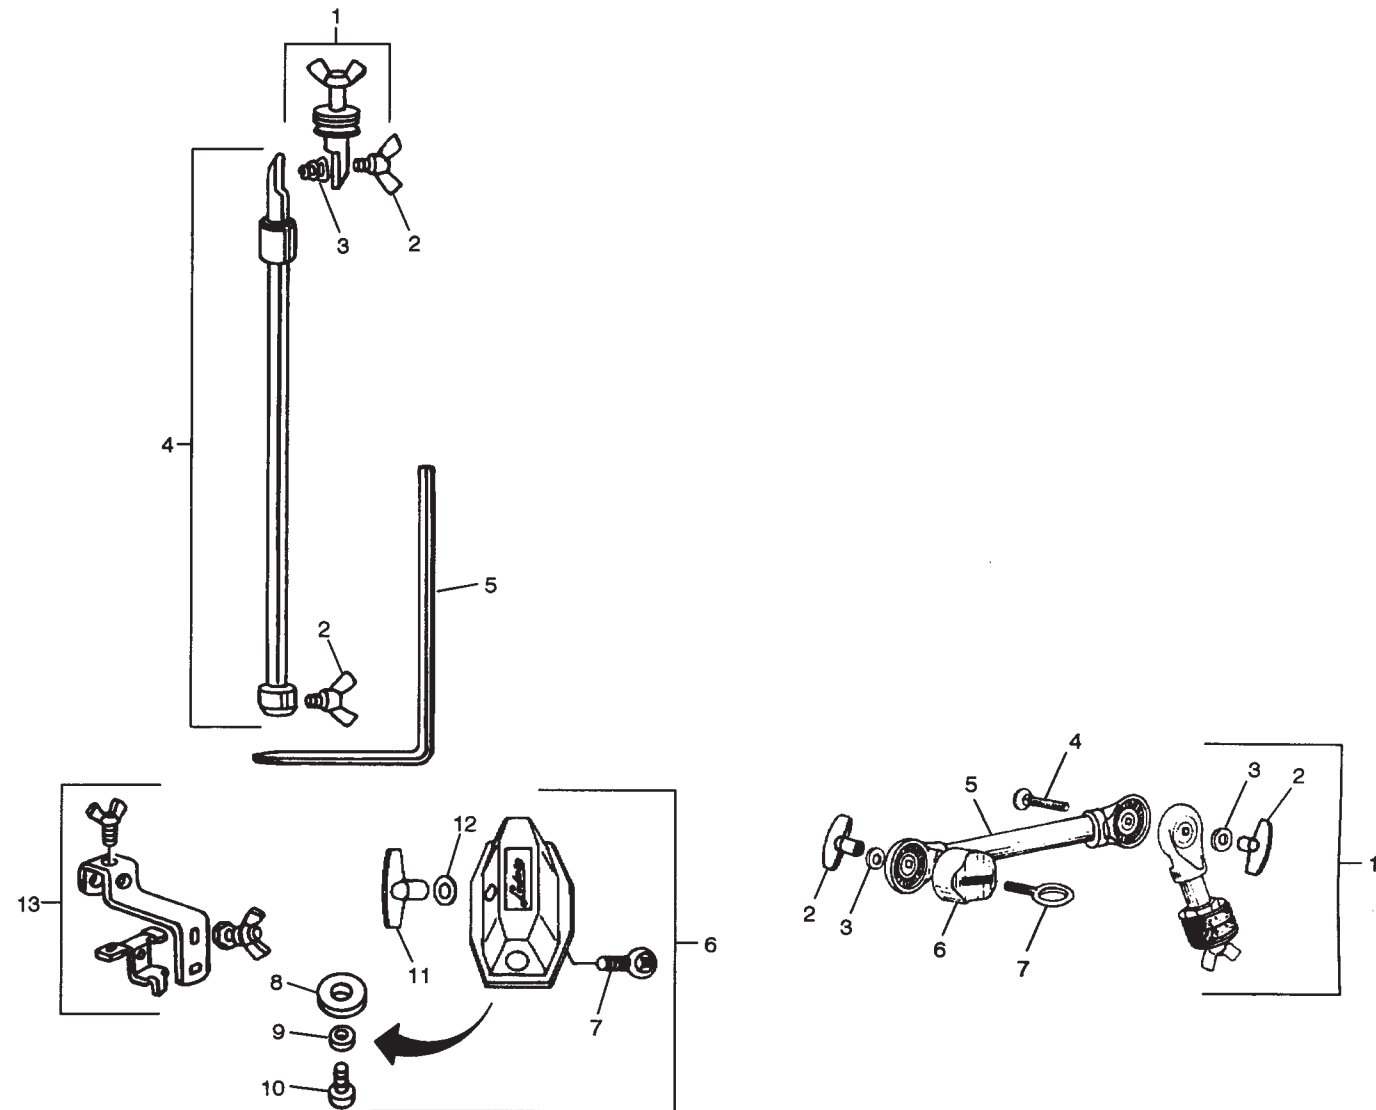

Cymbal Holders & Add-Ons

No. L-1372 Cymbal Holder (Shell Mount)

Item No.	Part No.	Description
1	P-1772-B	Cymbal Tilter less Spring
2	P-2781	Wing Screw
3	P-1771	Spring Only
4	P-1775-A2	Center Tube with Ratchet & Wing Screw
5	P-1784-2	Angle Arm Only
6	P-1216-D	Mounting Bracket Complete
7	P-1632	Eye Bolt
8	P-17321	Plate Disk
9	P-305	Lock Washer
10	P-250	Machine Screw
11	P-2952	Female T-Handle
12	P-316	Washer
13	P-1602-A	Hoop Mount Cymbal Holder Bracket Complete

No. LM-458-CH Splash Cymbal Holder

Item No.	Part No.	Description
1	P-2823-A	Cymbal Tilter Assembly Complete
2	P-2952	Female T-Handle
3	P-316	Metal Washer
4	P-232	Carriage Bolt
5	P-28002	Dog Bone Converter Link
6	P-28501	Boom Stand Clamp
7	P-28512	Eye Bolt