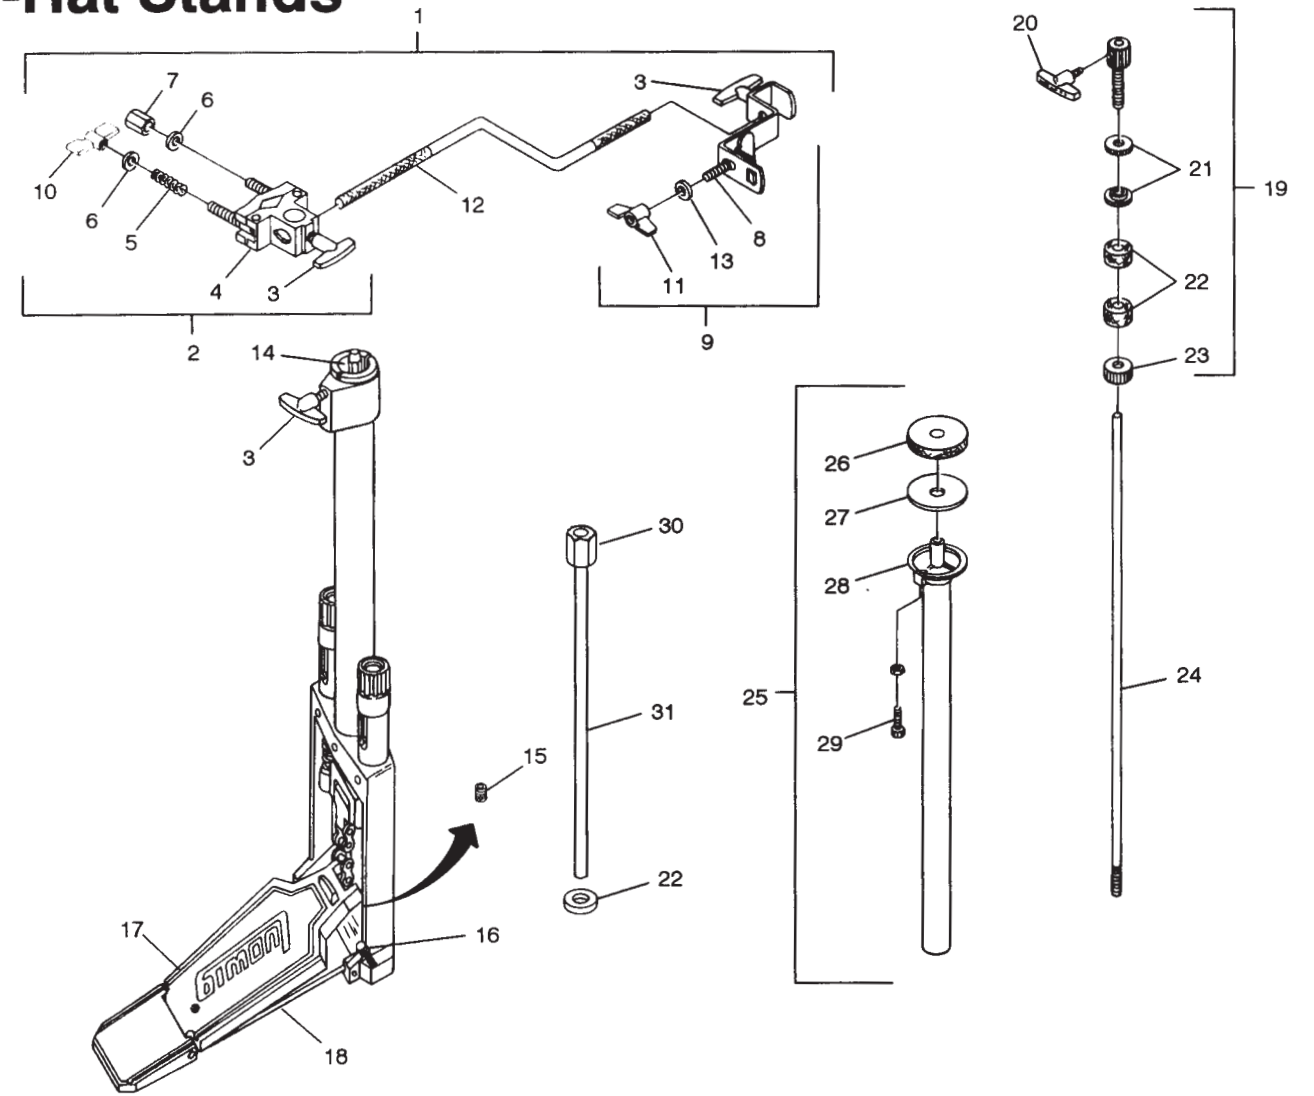

Hi-Hat Stands

No. LM-417-HHL Legless Hi-Hat

Item No.	Part No.	Description
1	LM-462-CLH	Hi-Hat Clamp Complete
2	P-3984-A1	Tube Clamp Complete
3	P-3901	Male T-Handle
4	P-2956	Clamp Bracket Only
5	P-3933	Spring
6	P-3848	Washer
7	P-2955	Hex Nut
8	P-39571	Bolt
9	P-3985-A	Hoop Clamp
10	P-3986	Wing Nut
11	P-3988	Wing Nut
12	P-39831	Brace Rod
13	P-310	Washer
14	P-3948	Nylon Insert
15	P-3941	Screw for Pedal Chain
16	P-3961-A	Pedal Spur

Item No.	Part No.	Description
17	P-3910-A	Foot Board with Spring Strap
18	P-3913	Spring Strap
19	L-2508	Hi-Hat Clutch
20	P-3951	Male T-Handle
21	P-3841	Lock Nut
22	P-3840	Felt Washer
23	P-3842	Stop Nut
24	P-3967	Upper Pull Rod
25	P-3955-A	Upper Tube with Cymbal Seat
26	P-3745	Felt Washer
27	P-3746	Metal Washer
28	P-3944	Cymbal Seat
29	P-3905-A	Adjustment Screw
30	P-3965	Pull Rod Coupler
31	P-3964	Lower Pull Rod