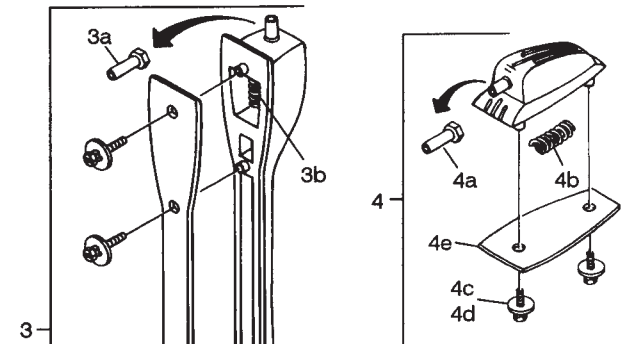

4	P-2243-M	Large Classic Lug for Wood Shell Marching Drums
4a	P-22081	Long Swivel Nut
4b	P-2248	Spring
4c	P-22492	Mounting Screws for Classic Wood Shell
4d	P-22491	Mounting Screws for Super Classic Wood Shell
4e	P-6264	Gasket

5	P-2217-A	Piccolo Lug
5a	P-2302-R	Swivel Nut
5b	P-2248	Spring
5c	P-22492	Mounting Screws for Classic Wood Shell
5d	P-22491	Mounting Screws for Super Classic Wood Shell
5e	P-260-A	Mounting Screws for Metal Shell
5f	P-6269	Gasket