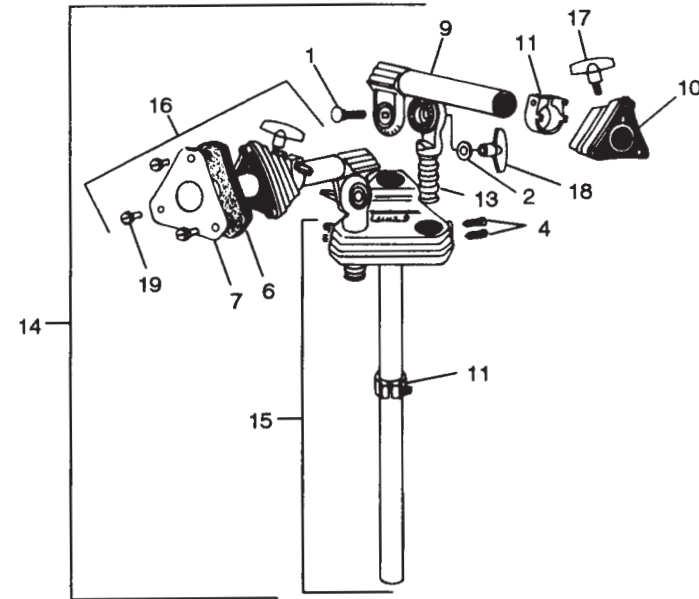

Tom Tom Holders and Stands

No. LM-455-STH Modular Add-On Single Tom Tom Holder

Item No.	Part No.	Description
1	P-232	Carriage Bolt
2	P-316	Washer
3	P-1761-C	Pistol Ratchet Arm
* 4	P-1762-B	Tom Mount Casting, Complete
5	P-1763-A	Quick Set Clamp, 1" dia.
6	P-2800-2	"Dog Bone" Converter Link
7	P-2850-1	Boom Ratchet
8	P-2851-2	Eye Bolt
9	P-2950-A	Male T-Handle
10	P-2952	Female T-Handle

* P-1762-B Tom Mounting Hardware sold separately.

Item No.	Part No.	Description
1	P-1763-1A	Quick Set Clamp Assembly, Complete 7/8" dia.
2	P-1763-A	Quick Set Clamp Assembly, Complete 1" dia.
3	P-3008-R	Key Screw
4	P-3012-R	Key Rod Washer

No. LM-3002-MT Modular Double Tom Holder

Item No.	Part No.	Description
1	P-232	Carriage Bolt
2	P-316	Washer
3	P-16121	Retainer Shoe
4	P-1619-1	Set Screws
5	P-1672	Base Felt Pad
6	P-1677	Tom Felt Pad
7	P-17311	Metal Back Plate for P-1762-B
8	P-17541	Metal Back Plate for P-1765-B
9	P-1761-C	Pistol Ratchet Arm
* 10	P-1762-B	Tom Mount Casting, Complete
11	P-1763-A	Quick Set Clamp, 1" dia.
12	P-1765-B	Base Drum Modular Casting Assembly, Complete
13	P-1767	Grooved Ratchet
* 14	P-2905	Double Tom Holder Assembly, Complete
15	P-2909	Cluster Bracket with 17" Tube & 6 Set Screws
* 16	P-2920	Pistol Ratchet Arm
17	P-2950-A	Male T-Handle
18	P-2952	Female T-Handle
19	P-2982	Hex Head Mounting Screw

* P-1762-B Tom Mounting Hardware sold separately.