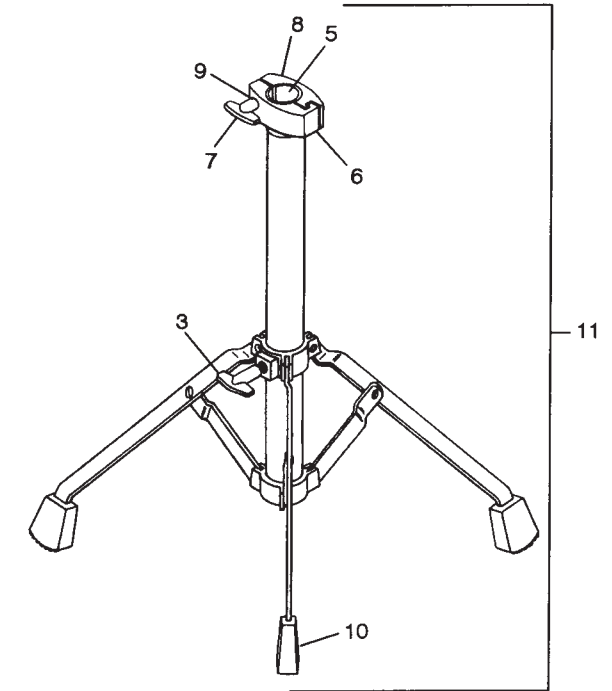

No. LE-1378 Concert Trap Table with Stand

Item No.	Part No.	Description
1	LE-1379	Concert Trap Table Only
2	P-2437-BR	Upper Tube Assembly Complete
3	P-3901	Male T-Handle
4	P-2545	Rubber Sleeve
5	P-3766	Nylon Collar Insert, 1"
6	P-3767	Collar Clamp, 1"
7	P-3903	Female T-Handle
8	P-3763	Bolt Hex Head 9/16"
9	P-3970	Washer
10	P-3999	Crutch Tip
11	P-37701	Base Assembly Complete