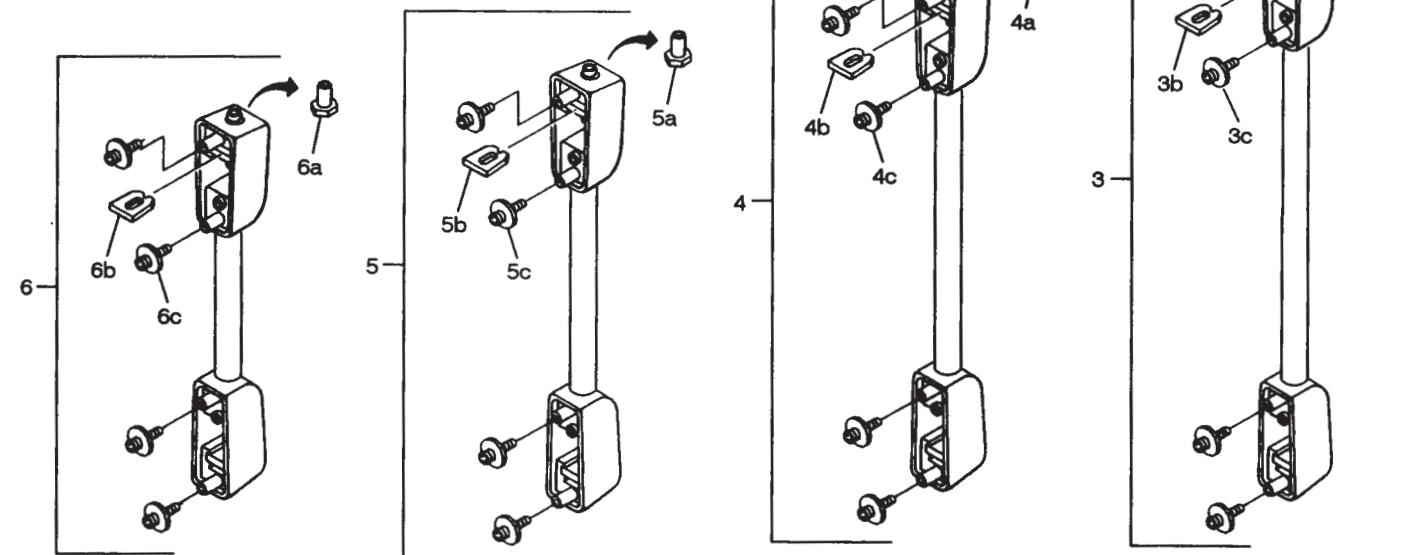

Tension Lugs

Item No.	Part No.	Description
1	P-7129	Rocker Bass Tube Lug
1a	P-2201-R	Swivel Nut
1b	P-2200-R	Plastic Insert
1c	P-7135	Mounting Screws

2	P-71293	Rocker Floor Tom Tube Lug for 16 x 18 and 16 x 16
2a	P-2201-R	Swivel Nut
2b	P-2200-R	Plastic Insert
2c	P-7135	Mounting Screws

3	P-71294	Rocker Tom Tube Lug for 12 x 14
3a	P-2201-R	Swivel Nut
3b	P-2200-R	Plastic Insert
3c	P-7135	Mounting Screws

4	P-71292	Rocker Tom Tube Lug for 11 x 13
4a	P-2201-R	Swivel Nut
4b	P-2200-R	Plastic Insert
4c	P-7135	Mounting Screws

5	P-71291	Rocker Tom Tube Lug for 10 x 12
5a	P-2201-R	Swivel Nut
5b	P-2200-R	Plastic Insert
5c	P-7135	Mounting Screws

6	P-71295	Rocker Tom Tube Lug for 8 x 10
6a	P-2201-R	Swivel Nut
6b	P-2200-R	Plastic Insert
6c	P-7135	Mounting Screws