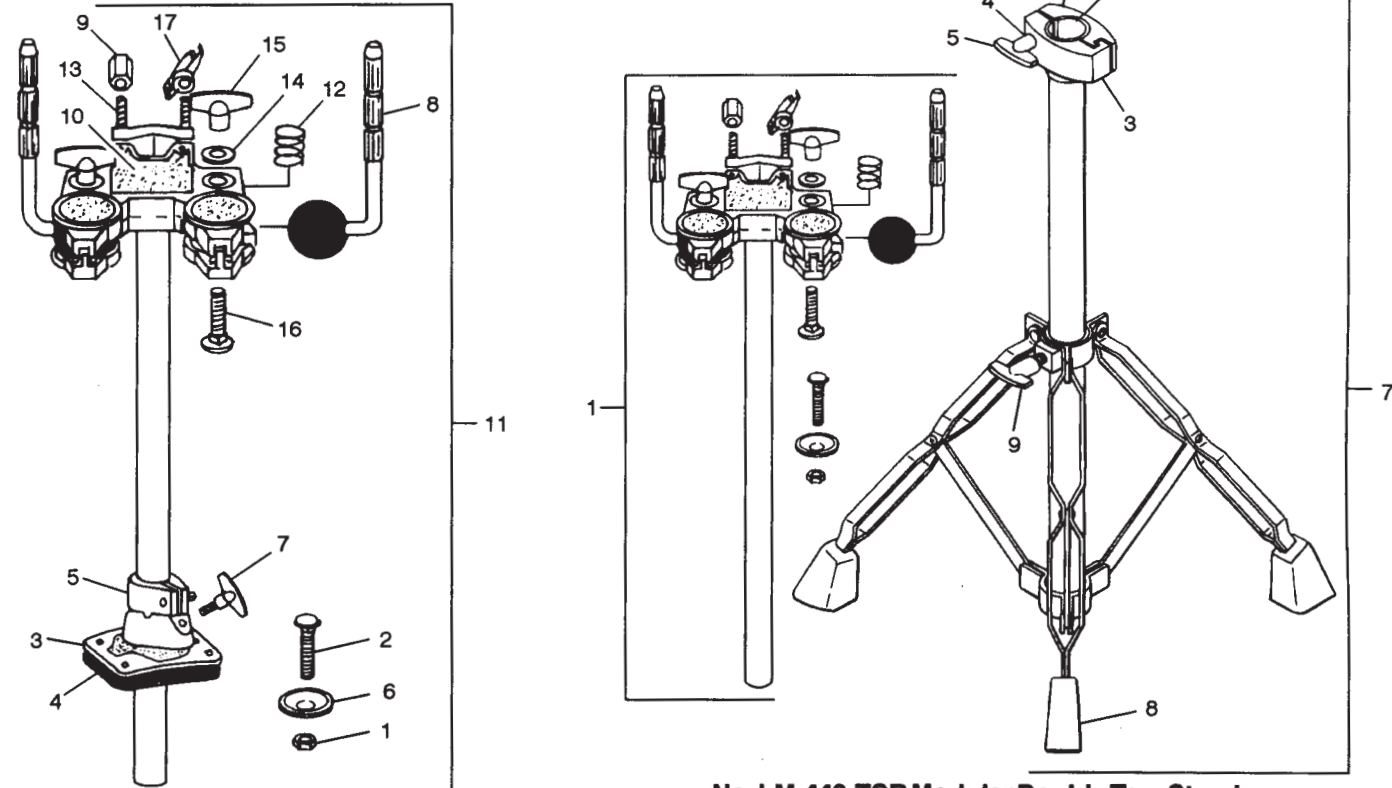

Tom Tom Holders and Stands

No. LR-2980-MT Rocker Double Tom Tom Holder

Item No.	Part No.	Description
1	P-150	Hex Nut
2	P-249	Bolt
3	P-1610-D	Base Drum Casting, Complete
4	P-1673	Felt Pad for P-1610-D
5	P-1763-A	Quick Set Clamp, 1" dia.
6	P-22221	Washer
7	P-2950-A	Male T-Handle
8	P-2954	L-Arm with Adjustment Ball
9	P-2955	Hex Nut, 3/4"
10	P-2956	Clamp Bracket
11	P-2957-C	Tom Holder with 17" Tube less P-1610-D
12	P-2958	Spring
13	P-2959	Bracket Rod
14	P-3848	Washer
15	P-3903	Female T-Handle
16	P-3957	Bolt
17	P-39591	Wing Nut

No. LM-442-TSR Modular Double Tom Stand with Rocker Mounts

Item No.	Part No.	Description
1	P-2957-C	Tom Holder with 17" Tube less P-1610-D
2	P-3766	Nylon Collar Insert, 1" dia.
3	P-3767	Collar Clamp, 1" dia.
4	P-3970	Washer
5	P-3903	Female T-Handle
6	P-3763	Bolt, Hex Head x 1-9/16"
7	P-37691	Base Assembly Complete
8	P-3900	Crutch Tip
9	P-3901	Male T-Handle

Item No.	Part No.	Description
1	P-316	Washer
2	P-1216-D	Mounting Bracket, Complete
3	P-1632	Eye Bolt
4	P-2952	Female T-Handle
5	P-17321	Plate Disk
6	P-250	Machine Screw
7	P-305	Lock Washer