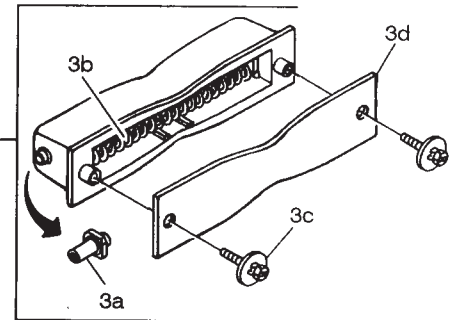

Tension Lugs

Item No.	Part No.	Description
1	P-2234-B	Twin Lug for Metal Snare Drums
1a	P-2201-R	Short Swivel Nut
1b	P-2200-R	Plastic Insert Retainer
1c	P-260-A	Mounting Screw for Metal Shells

2	P-2240-F	Twin Lug for Wood Shells
2a	P-2201-R	Short Swivel Nut
2b	P-2242	Spring
2c	P-22492	Mounting Screws for Classic Wood Shell
2d	P-22491	Mounting Screws for Super Classic Wood Shell
2e	P-6266	Gasket

3	P-2239-C	Twin Lug for Wood Shells
3a	P-2201-R	Short Swivel Nut
3b	P-2238	Spring
3c	P-22492	Mounting Screws for Classic Wood Shell
3d	P-6265	Gasket

4	P-2243-B	Large Classic Lug
4a	P-2202-R	Long Swivel Nut
4b	P-2200-R	Plastic Insert Retainer
4c	P-22492	Mounting Screws for Classic Wood Shell
4d	P-22491	Mounting Screws for Super Classic Wood Shell
4e	P-6264	Gasket

5	P-2246-D	Small Classic Lug
5a	P-2210-R	Short Swivel Nut
5b	P-2248	Spring
5c	P-22492	Mounting Screws for Classic Wood Shell
5d	P-22491	Mounting Screws for Super Classic Wood Shell
5e	P-6267	Gasket

6	P-2230-B	Imperial Lug for Metal Snare Drum
6a	P-2210-R	Short Swivel Nut
6b	P-2200-R	Plastic Insert Retainer
6c	P-260-A	Mounting Screws for Metal Snare Srum

7	P-2233-E	Custom Lug for Wood Shell (L)
7a	P-2208-R	Long Swivel Nut
7b	P-2248	Spring
7c	P-22492	Mounting Screws for Classic Wood Shell
7d	P-22491	Mounting Screws for Super Classic Wood Shell
7e	P-6263	Gasket

Tension Lugs

Item No.	Part No.	Description
1	P-2250-E	Custom Lug for Wood Shell (M)
1a	P-2208-R	Long Swivel Nut
1b	P-2248	Spring
1c	P-22492	Mounting Screws for Classic Wood Shell
1d	P-22491	Mounting Screws for Super Classic Wood Shell
1e	P-6262	Gasket

2	P-2251-E	Custom Lug for Wood Shell (S)
2a	P-2208-R	Long Swivel Nut
2b	P-2248	Spring
2c	P-22492	Mounting Screws for Classic Wood Shell
2d	P-22491	Mounting Screws for Super Classic Wood Shell
2e	P-6261	Gasket