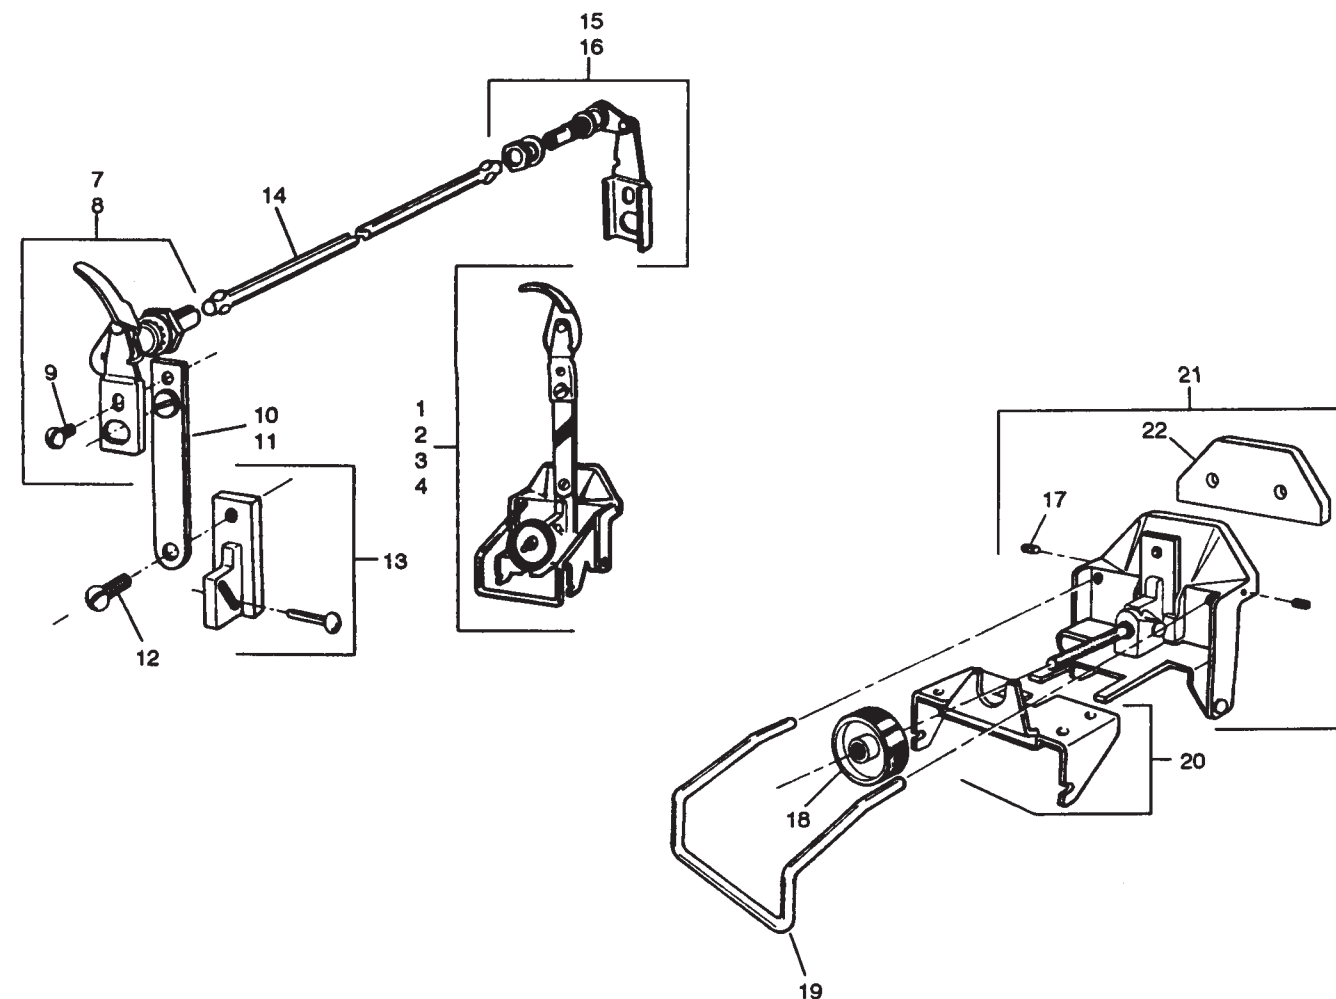

Snare Strainers

No. P-70 and No. P-71 Super Sensitive Snare Strainer

Item No.	Part No.	Description
1	P-47	Butt Side 5" Deep Shell
2	P-48	Butt Side 6-1/2" Deep Shell
3	P-49	Throw Off Side 5" Deep Shell
4	P-50	Throw Off Side 6-1/2" Deep Shell
5	P-70	Super Sensitive Snare Strainer Complete for 5" Deep Drums
6	P-71	Super Sensitive Snare Strainer Complete for 6-1/2" Deep Drums
7	P-1141-C	Long Lever Assembly for 6-1/2" Deep Snare Drum
8	P-1141-D	Short Lever Assembly for 5" Deep Snare Drum
9	P-237	Screw for Upper Cam Arm
10	P-1172-A	Short Cam Arm Assembly for 5" Deep Snare Drum
11	P-1173-A	Long Cam Arm Assembly for 6-1/2" Deep Snare Drum
12	P-2371	Screw for Lower Cam Arm
13	P-1160-A	Cam Slide with Rivet

Item No.	Part No.	Description
14	P-1132-14	Inside Rod for 14" Dia. Snare Drum
15	P-1123-D	Short Link for 5" Deep Snare Drum
16	P-1123-C	Link for 6-1/2" Deep Snare Drum
17	P-261	Allen Screw
18	P-1163-1	Tension Adjustment Wheel Only
19	P-1162-A	Snare Guard with Allen Screws
20	P-1158-A	Slide Assembly
21	P-1155-A	Housing with Mounting Screws
22	P-627	Spacer Gasket
23	L-1224	18 Strand Wire Snares, 14" Swivel Mounted, Not Individually Adjustable
24	L-1232	24 Strand Wire Snares, 14" Not Individually Adjustable
25	L-1235	15 Strand Gut Snares, 14" Individually Adjustable
26	L-1242	15 Strand Gut Snares, 15" Individually Adjustable