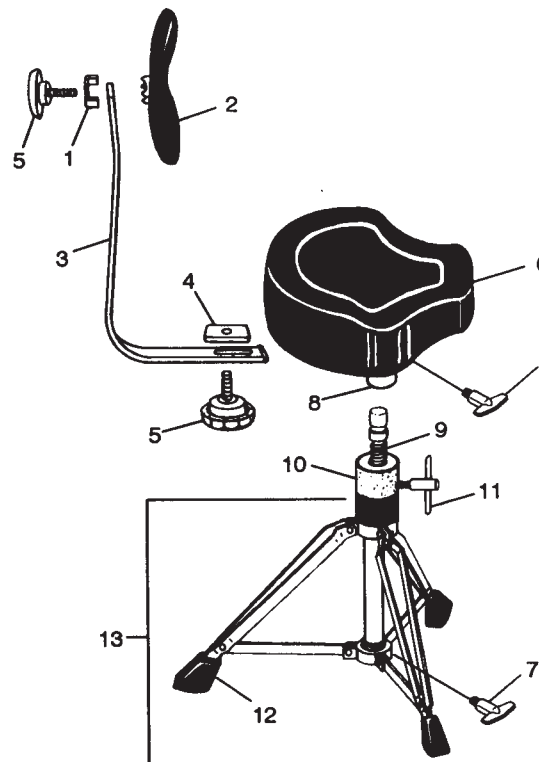

No. LM-449-THB Bicycle Seat Throne

Item No.	Part No.	Description
1	P-3886	U-Bracket
2	P-3888	Seat Back
3	P-3887	Back Post
4	P-3885	Knob Plate
5	P-3884	Seat Back Adjusting Knob
6	P-3963	Bicycle Seat Only
7	P-3901	Male T-Handle
8	P-3990	Seat Casting
9	P-3996	Center Tube
10	P-3882	Height Adjustment Ring
11	P-3979	Adjustment T-Handle for P-3882
12	P-3900	Crutch Tip
13	P-3998-A	Base Assembly