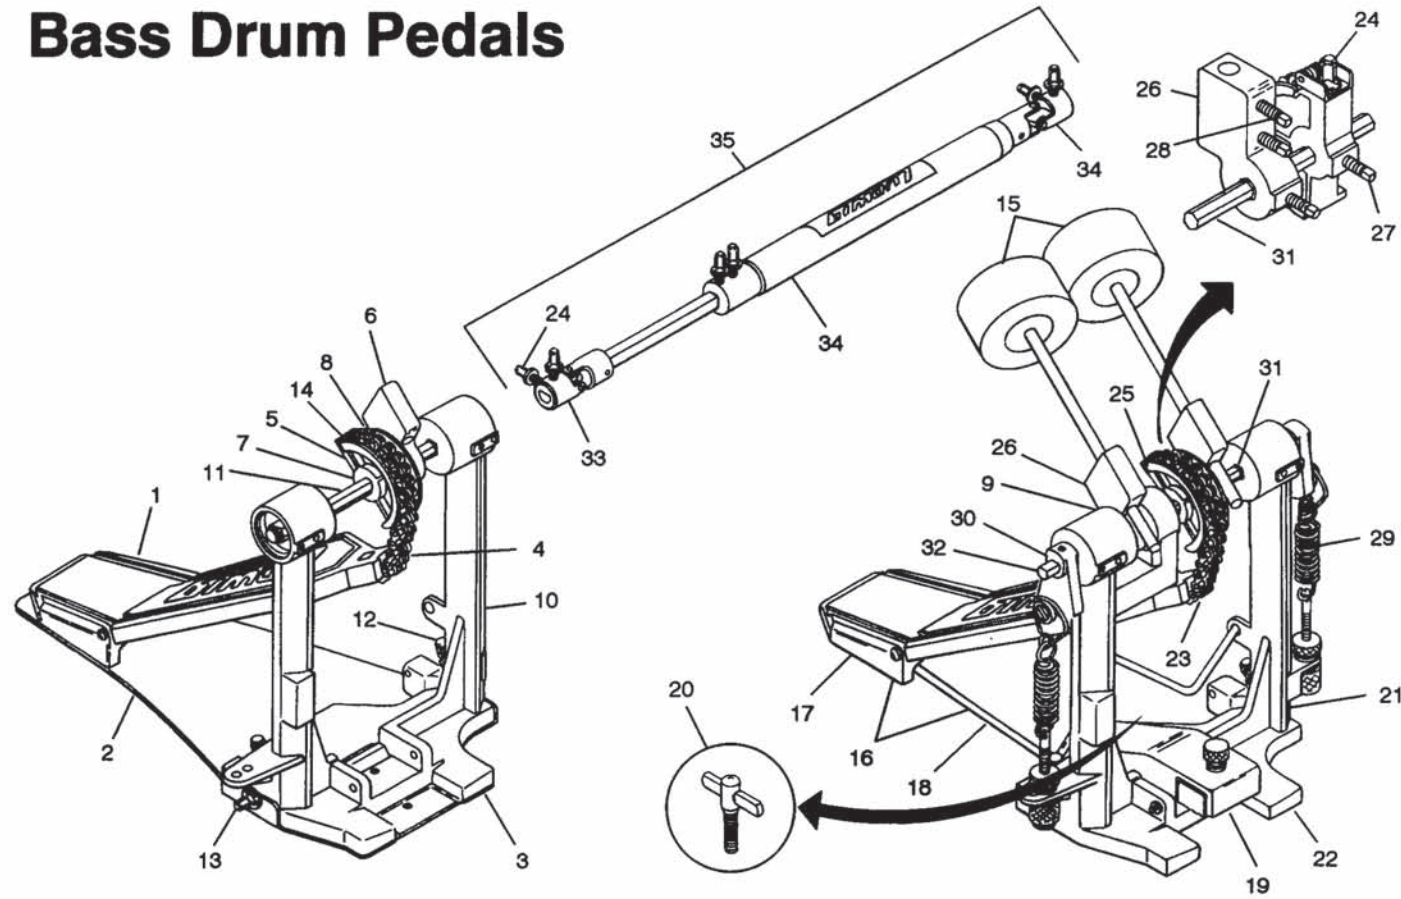

Bass Drum Pedals

**No. LM-913-FPL Modular Twin Pedal
P-3190-RC Foot Pedal Right**

Item No.	Part No.	Description
1	P-3910	Foot Board Only
2	P-3694	Base Plate
3	P-3696-R	Base Complete (Right) less P-3910, P-3694 & P-2975A
4	P-3688	Chain
5	P-3181	Rocker Assembly with Set Screw and Felt Pad
6	P-3182	Rocker Beater Assembly with Set Screws
7	P-3183	Drum Key Set Screw for P-3181
8	P-3971	Drum Key Set Screw for P-3182
9	P-3975	Allen Set Screw for P-3181 and P-3182
10	P-3190-R	Base Only (Right)
11	P-3187	Shaft Assembly Complete
12	P-3961-A1	Pedal Spur with Spring
13	P-3189	Drum Key Set Screw with Washer Assembly
14	P-2976	Drum Key Set Screw for Pedal Chain and P-2975

**No. LM-913-FPL Modular Twin Pedal
P-3190-LC Foot Pedal Left**

Item No.	Part No.	Description
15	L-1283	Felt Beater
16	P-3910-B	Foot Board Assembly with Spring Strap
17	P-3910	Foot Board Only
18	P-2963	Spring Strap
19	P-3691	Toe Clamp Assembly
20	P-3702	Toe Clamp T-Handle
21	P-3696-L	Base Complete (Left) less L-1283, P-3910-B & P-2975-A
22	P-3190-L	Base Only (Left)
23	P-3688	Chain
24	P-2976	Drum Key Set Screw for Chain and P-2975
25	P-3181	Rocker Assembly with Set Screws and Felt Pad
26	P-3182	Rocker Beater Assembly with Set Screws
27	P-3183	Drum Key Set Screw for P-3181
28	P-3971	Drum Key Set Screw for P-3182
29	P-2968-1A	Spring Assembly Complete
30	P-3697	Cam Assembly Complete
31	P-3185	Long Shaft Assembly Complete
32	P-3186	Short Shaft Assembly Complete
33	P-29751	Male Connecting Arm
34	P-29752	Female Connecting Arm
35	P-2975-A	Connecting Arm Assembly Complete