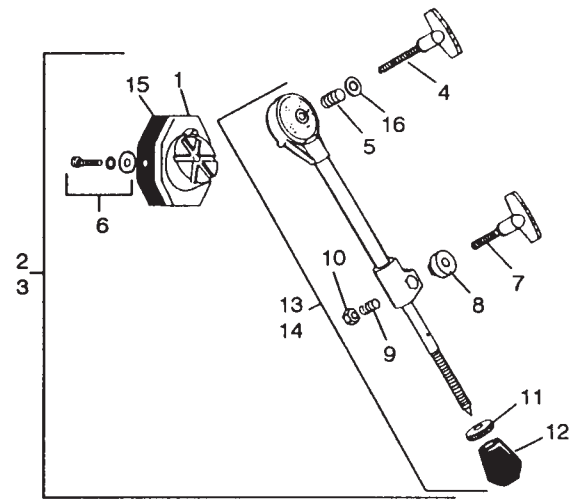

No. LR-2973-SP Rocker Spurs

Item No.	Part No.	Description
1	P-1645-1	Mounting Casting
2	P-1645-L	Left Spur Assembly, Complete
3	P-1645-R	Right Spur Assembly, Complete
4	P-1936	T-Handle
5	P-1937	Large Spring
6	P-1938	Mounting Screw
7	P-1939	T-Handle
8	P-1986	Bushing
9	P-1987	Small Spring
10	P-1988	Hex Insert
11	P-1989	Knurled Nut
12	P-1995	Threaded Tip
13	P-1996	Left Spur Only
14	P-1997	Right Spur Only
15	P-1999	Felt Pad
16	P-3848	Washer