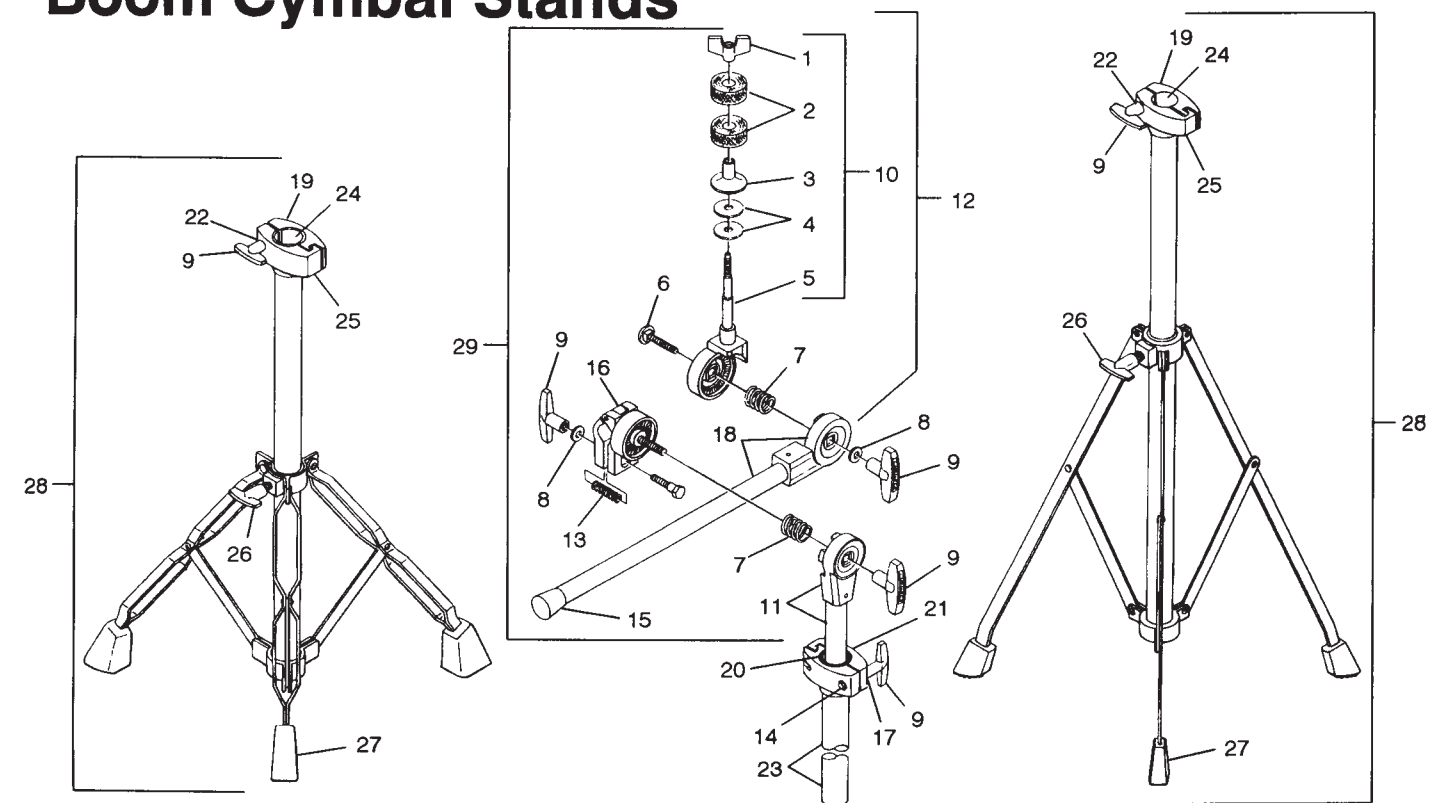

Boom Cymbal Stands

No. LM-936-MBS Modular Mini Boom Cymbal Stand

Item No.	Part No.	Description
1	P-39591	Wing Nut
2	P-39061	Felt Washer
3	P-39391	Plastic Cymbal Sleeve
4	P-39581	Metal Washer
5	P-39381	Cymbal Tilter
6	P-3957	Bolt
7	P-3904	Spring
8	P-3848	Washer
9	P-3903	Female T-Handle
10	P-39381-A	Cymbal Tilter Assembly Complete
11	P-3937	Upper Tube with Ratchet Only
12	P-3937-A	Upper Tube with Cymbal Tilter Complete
13	P-3933	Spring
14	P-3763	Bolt, Hex Head x 1-1/4"
15	P-3761	Cap for P-3937 Tube
16	P-3934	Hinge Clamp Assembly
17	P-3970	Washer
18	P-3942	Boom Center Tube with Ratchet
19	P-3763	Bolt, Hex Head x 1-9/16"
20	P-3764	Nylon Collar Insert, 3/4"
21	P-3765	Collar Clamp, 3/4"
22	P-3970	Metal Bushing
23	P-3768	Center Tube with Clamp
24	P-3766	Nylon Collar Insert, 1"
25	P-3767	Collar Clamp, 1"
26	P-3901	Male T-Handle
27	P-3900	Crutch Tip
28	P-3769	Base Assembly Complete
29	P-3937-C	Upper Tube with Boom Arm

No. LM-836-MBS Classic Mini Boom Cymbal Stand

Item No.	Part No.	Description
1	P-39591	Wing Nut
2	P-39061	Felt Washer
3	P-39391	Plastic Cymbal Sleeve
4	P-39581	Metal Washer
5	P-39381	Cymbal Tilter
6	P-3957	Bolt
7	P-3904	Spring
8	P-3848	Washer
9	P-3903	Female T-Handle
10	P-39381-A	Cymbal Tilter Assembly Complete
11	P-3937	Upper Tube with Ratchet Only
12	P-3937-A	Upper Tube with Cymbal Tilter Complete
13	P-3933	Spring
14	P-3763	Bolt, Hex Head x 1-1/4"
15	P-3761	Cap for P-3937 Tube
16	P-3934	Hinge Clamp Assembly
17	P-3970	Washer
18	P-3942	Boom Center Tube with Ratchet
19	P-3763	Bolt, Hex Head x 1-9/16"
20	P-3764	Nylon Collar Insert, 3/4"
21	P-3765	Collar Clamp, 3/4"
22	P-3970	Metal Bushing
23	P-3768	Center Tube with Clamp
24	P-3766	Nylon Collar Insert, 1"
25	P-3767	Collar Clamp, 1"
26	P-3901	Male T-Handle
27	P-3999	Crutch Tip
28	P-3770	Base Assembly Complete
29	P-3937-C	Upper Tube with Boom Arm