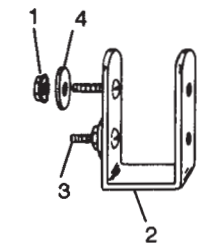

No. LE-1338 Bongo Mounting Attachment

Item No.	Part No.	Description
1	P-122	Hex Nut
2	P-306	Lock Washer
3	P-3023-A	Key Rod