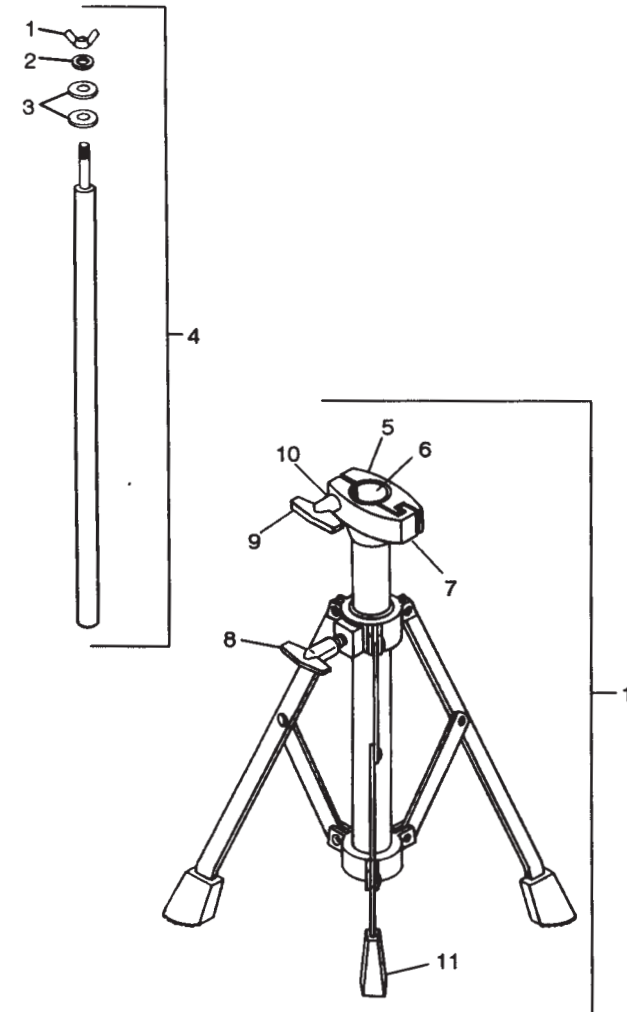

Concert Stands

No. LE-1351 Temple Block Stand

Item No.	Part No.	Description
1	P-136	Wing Nut
2	P-308	Lock Washer
3	P-3401	Washer
4	P-1797	Center Tube Assembly
5	P-3762	Bolt
6	P-3776	Nylon Collar Insert, 7/8"
7	P-3775	Collar Clamp
8	P-3901	Male T-Handle
9	P-3903	Female T-Handle
10	P-3970	Washer
11	P-3800	Crutch Tip
12	P-3797	Base Assembly Complete