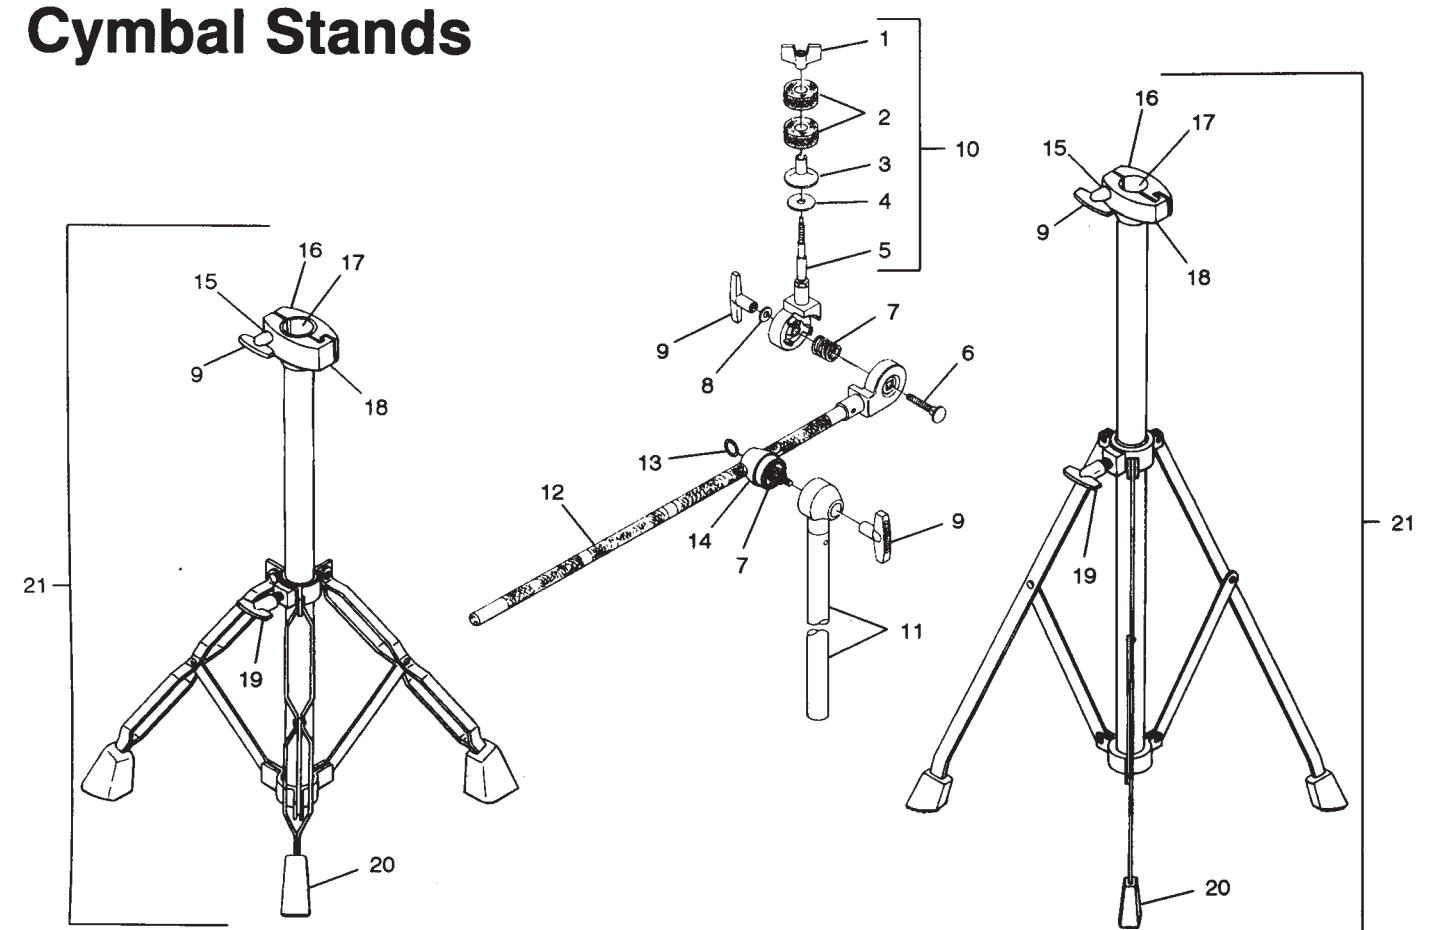

Cymbal Stands

No. LC-736-MBS Boom Stand

Item No.	Part No.	Description
1	P-3959	Wing Nut
2	P-3906	Felt Washer
3	P-3939	Plastic Cymbal Sleeve
4	P-3958	Metal Washer
5	P-3838	Cymbal Tilter Stem
6	P-3957	Bolt
7	P-3904	Spring
8	P-3848	Washer
9	P-3903	Female T-Handle
10	P-3838-A	Cymbal Tilter Assembly Complete
11	P-3869-A	Upper Tube with Ratchet Only
12	P-3789	Boom Arm with Ratchet
13	P-3870	Eye bolt
14	P-3868	Male Ratchet
15	P-3970	Washer
16	P-3762	Bolt, Hex Head x 1-1/4"
17	P-3776	Nylon Collar Insert, 7/8"
18	P-3775	Collar Clamp, 7/8"
19	P-3901	Male T-Handle
20	P-3900	Crutch Tip
21	P-3791	Base Complete

No. LC-636-MBS Boom Stand

Item No.	Part No.	Description
1	P-3959	Wing Nut
2	P-3906	Felt Washer
3	P-3939	Plastic Cymbal Sleeve
4	P-3958	Metal Washer
5	P-3838	Cymbal Tilter Stem
6	P-3957	Bolt
7	P-3904	Spring
8	P-3848	Washer
9	P-3903	Female T-Handle
10	P-3838-A	Cymbal Tilter Assembly Complete
11	P-3869-A	Upper Tube with Ratchet Only
12	P-3789	Boom Arm with Ratchet
13	P-3870	Eye bolt
14	P-3868	Male Ratchet
15	P-3970	Washer
16	P-3762	Bolt, Hex Head x 1-1/4"
17	P-3776	Nylon Collar Insert, 7/8"
18	P-3775	Collar Clamp, 7/8"
19	P-3901	Male T-Handle
20	P-3800	Crutch Tip
21	P-3790	Base Complete