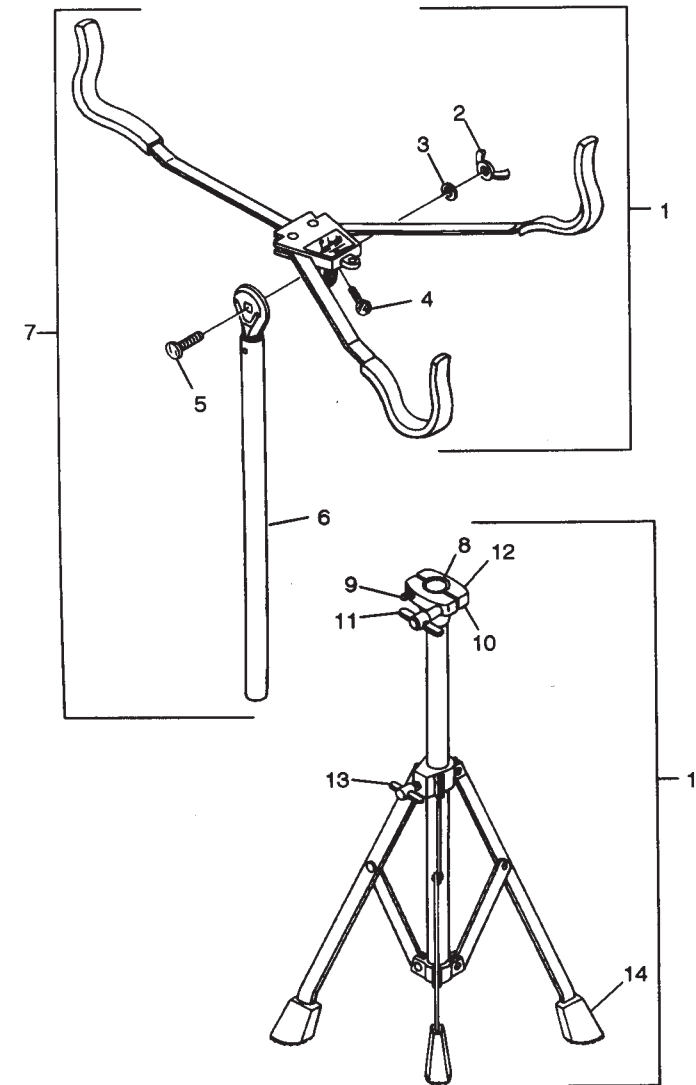

Snare Drum Stands

No. LT-121-SS Snare Stand

Item No.	Part No.	Description
1	P-3731-A	Basket Assembly
2	P-3704	Wing Nut
3	P-3733	Washer
4	P-3705	Thumb Screw
5	P-3734	Bolt
6	P-3732	Upper Tube with Ratchet
7	P-3731-B	Basket and Upper Tube Assembly
8	P-3699	Nylon Collar Insert, 5/8"
9	P-3007	Drum Key Rod
10	P-3696	Collar Clamp, 5/8"
11	P-7121	Female T-Handle
12	P-3698	Hex Bolt
13	P-3701	Male T-Handle
14	P-3700	Crutch Tip
15	P-3730-A	Base Assembly Complete