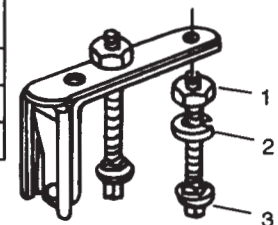

No. PS-1952-B Sure Grip Tabs