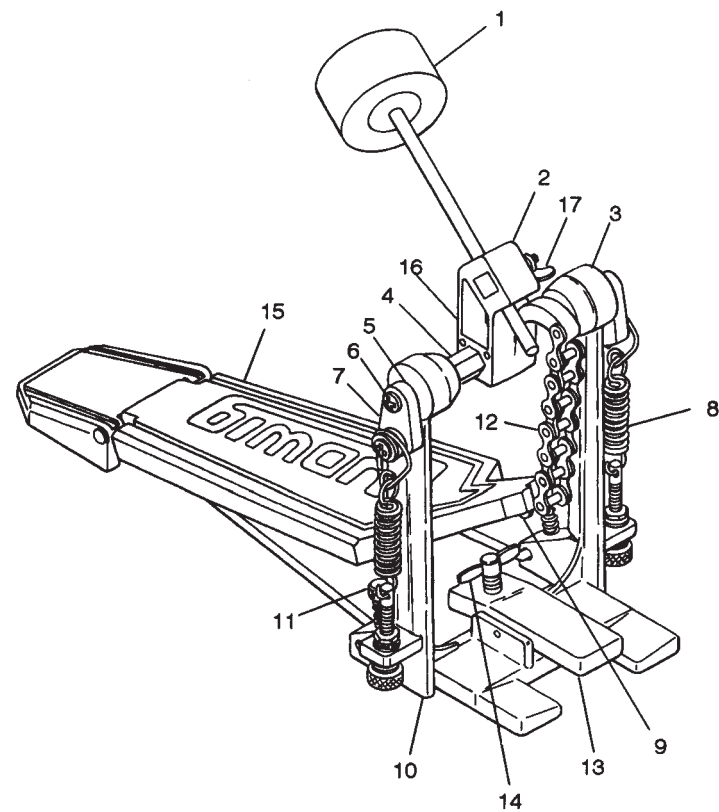

Bass Drum Pedals

No. LC-614-FP

Item No.	Part No.	Description
1	L-1283	Pedal Beater
2	P-3662	Rocker Assembly Complete (Includes P-3909-A and P-3975)
3	P-3661	Frame Only
4	P-3663	Shaft with Bearings (Includes Hex Shaft, 2 Flatwashers, 2 Bearings, and 2 Screws)
5	P-3758	Bearing
6	P-3858	Screw
7	P-3664	Adjustable Rocker Cam Complete
8	P-2968-A	Spring Assembly Complete
9	P-280	Screw, Hex Head #10-32 x 3/4"
10	P-3661-A	Frame Complete (Includes everything except P-3910-C and L-1283)
11	P-3961-A	Pedal Spur with Spring
12	P-2944	Chain
13	P-2964	Toe Clamp with Roll Pin
14	P-3702	T-Handle
15	P-3910-C	Footboard with Spring Strap
16	P-3975	Set Screw
17	P-3909-A	Pedal Beater Stop Bolt Assembly