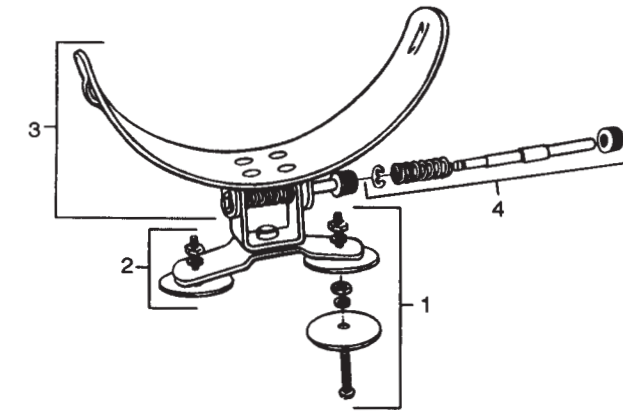

No. LF-3746 Carrier for Quint – 6", 8", 10", 12", 13"
(Not Shown)

Part No.	Description
P-4570-L	Swivel Bracket, Left
P-4570-R	Swivel Bracket, Right
P-112	Steel Hex Nut
P-140	Elastic Stop Nut
P-150	Hex Nut
P-1737	Name Plate
P-250	Machine Screw
P-259	Cap Screw, Hex Head
P-270	Carriage Bolt
P-277	Screw
P-27991	Breast Plate Assembly
P-308	Lock Washer
P-310	Flat Washer
P-311	Flat Washer
P-42001	T-Brace, Plated
P-42021	Bottom Brace, Plated
P-4203-A	Shoulder Bracket Assembly
P-42051	Brace Stud
P-4505	Allen Wrench, 1/8"
P-4510	Slide Adjustment Bracket
P-4520	Rods
P-4531	Bolt, 1"
P-4532	Washer
P-4577	Supporting Cross Bar
P-4595	Bolt, 3"
P-4596	Threaded Rod, 3-1/2" Long
P-45961	Threaded Rod, 4-1/2" Long
P-4598	Nut
P-4599	Nut
P-604	Recess Bumper

No. LF-390 Leg Rest (Shell Mount)

Item No.	Part No.	Description
1	P-227-A	Mounting Bolt with Nut and Washer
2	P-4065-A	Mounting Plate
3	P-4123-A	Leg Band Only
4	P-4126-A	Lock Pin Assembly, Complete