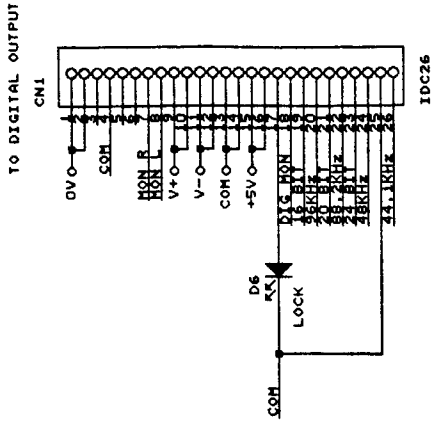

REV 1
 1

TO 8 CHANNEL DIGITAL OUTPUT

Title TL Audio
 Copyright 2001
 H3 MIXER CHANNEL
 Size Document Number CD1167
 REV B
 Date: APR 11 30, 2001 Sheet 4 of 4

CAUTION: HIGH VOLTAGE

REFER SERVICE TO QUALIFIED PERSONNEL ONLY.

TL Audio
Copyright 2001
Title M3 MIXER POWER SUPPLY
Size Document Number B CD1180
REV 1
Date: April 27, 2001 Sheet 1 of 3

LINK CONFIGURATION

- LK1 FITTED IF MAINS SWITCH IS SINGLE POLE, OMITTED FOR DOUBLE POLE.
- LK2 FITTED ONLY IF RT1 (SOFT START) NOT FITTED.
- LK3 AND LK4 FITTED FOR 115V TRANSFORMER IF SW1 OMITTED.
- LK5 FITTED FOR 230V TRANSFORMER IF SW1 OMITTED.

WARNING: MAINS VOLTAGE

Refer servicing to qualified personnel only.

TL Audio Limited	
Copyright 2001	
Title	
MAINS INPUT	
Size	Document Number
A	CD1181
Date:	April 27, 2001
Sheet	1 of 1
REV	1

TL Audio
 COPYRIGHT 2000
 TITLE M3 MIXER MONITORING
 Size Document Number CD1178
 REV 1