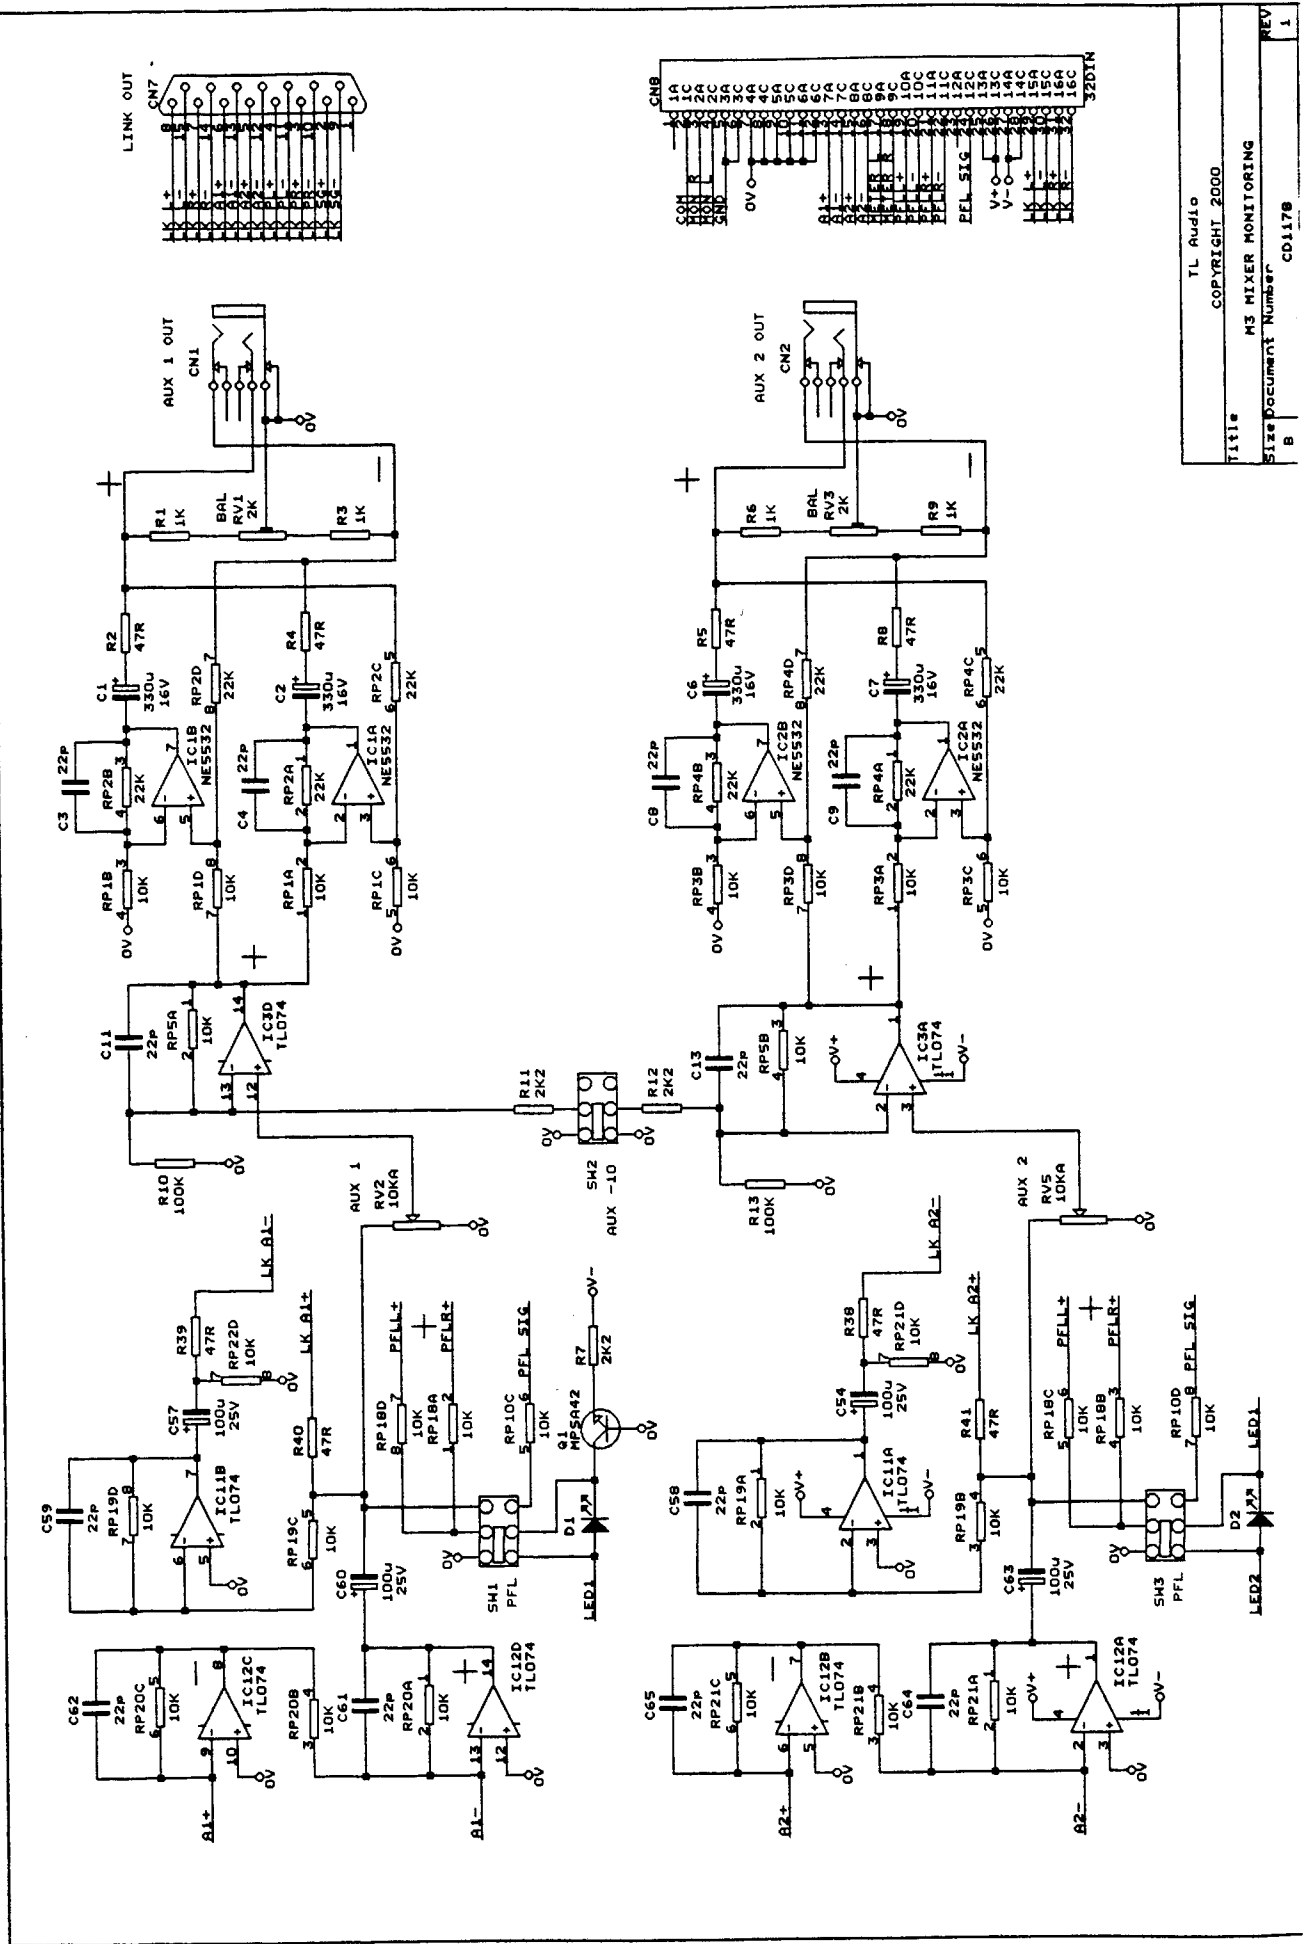

TL Audio
COPYRIGHT 2000
TITLE M3 MIXER MONITORING
Size Document Number CD1178
REV 1