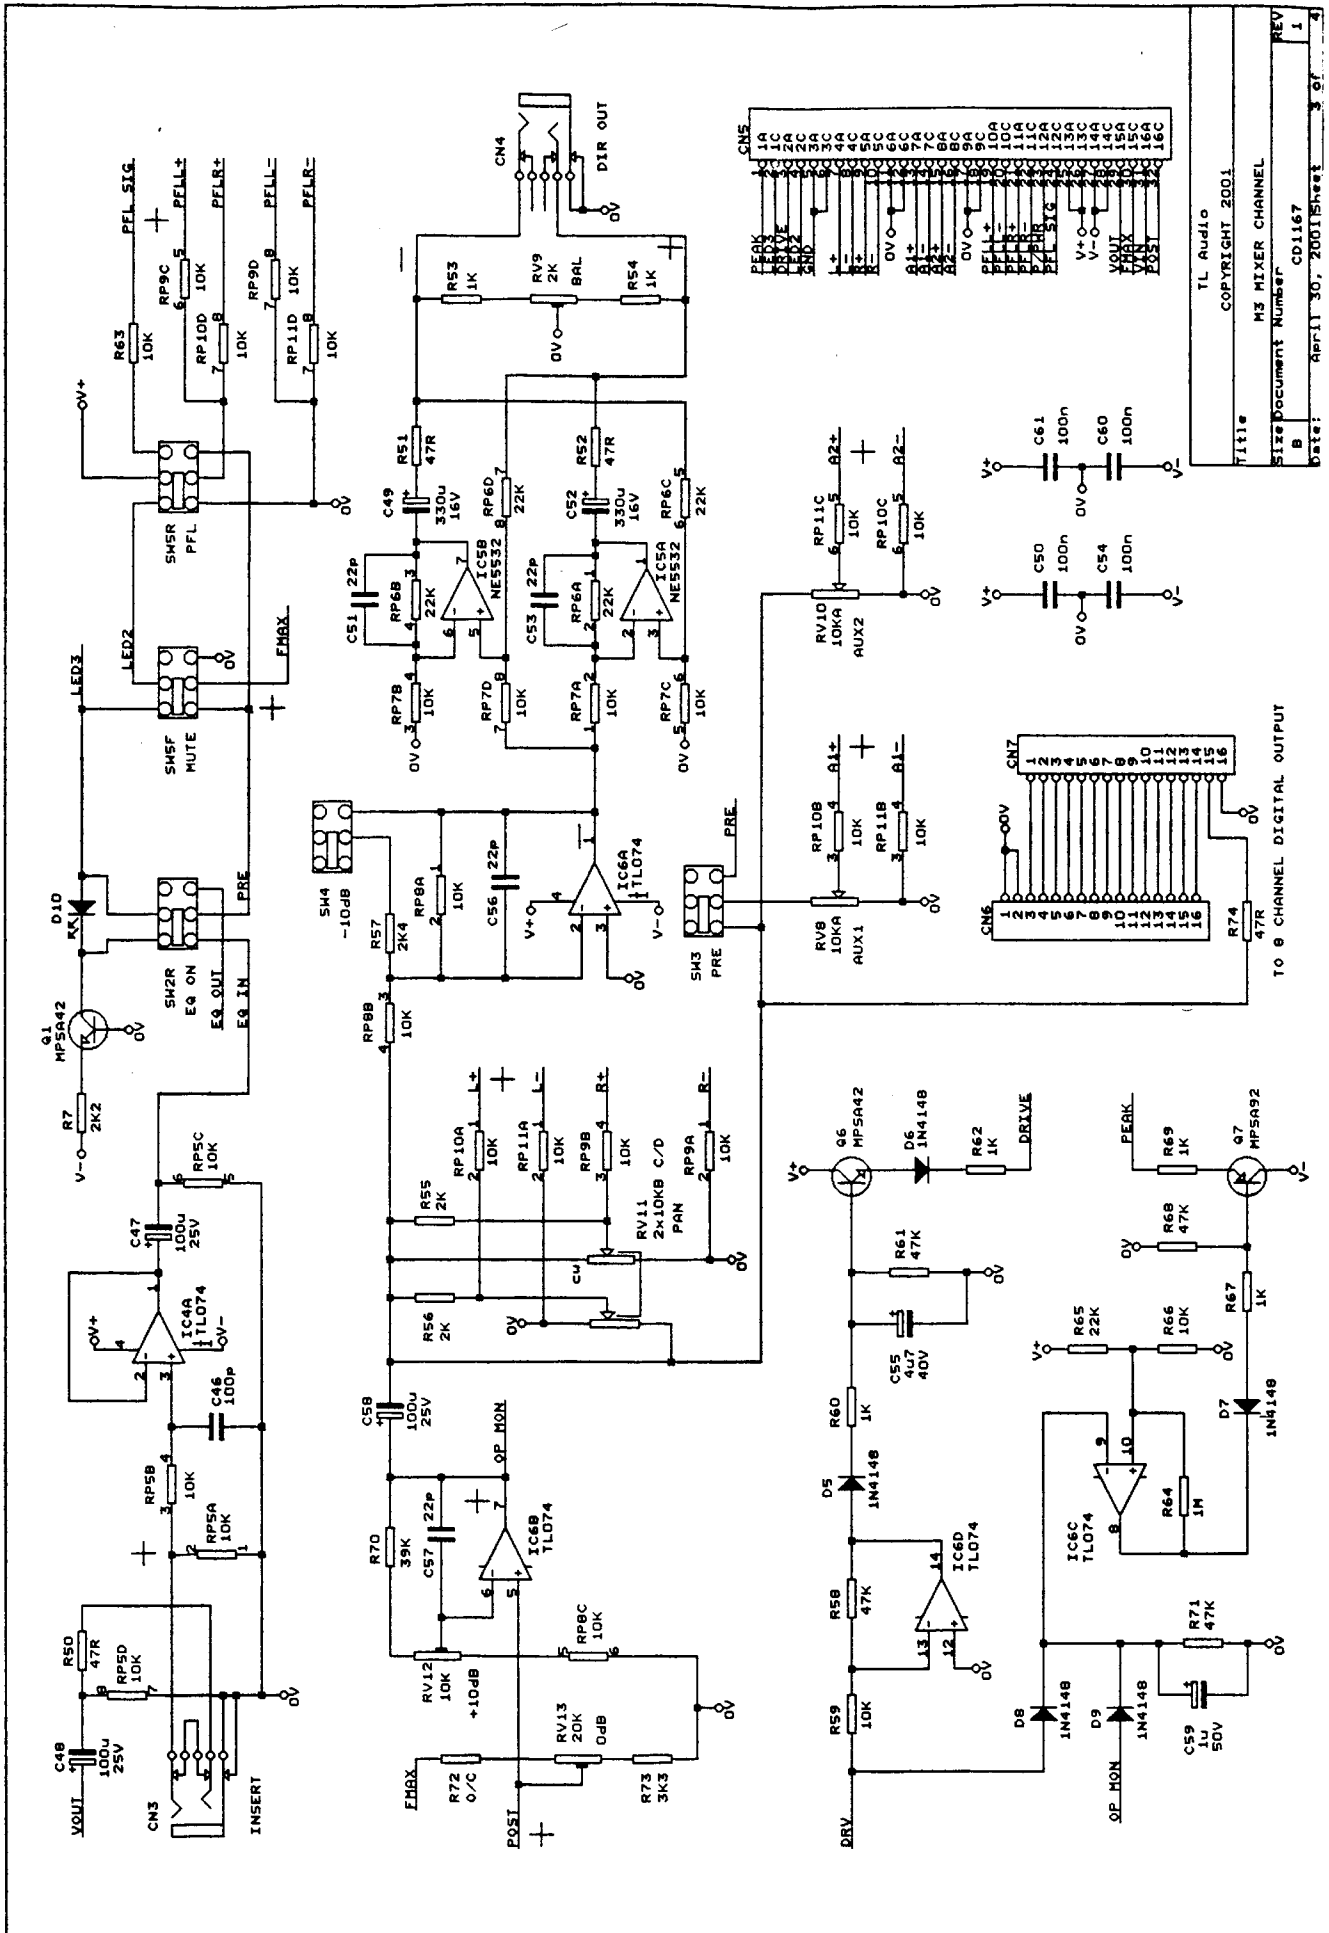

TL Audio
COPYRIGHT 2001
M3 MIXER CHANNEL
Size Document Number CD1167
Date: April 30, 2001 Sheet 3 of 4

REV 1
1

TO 8 CHANNEL DIGITAL OUTPUT