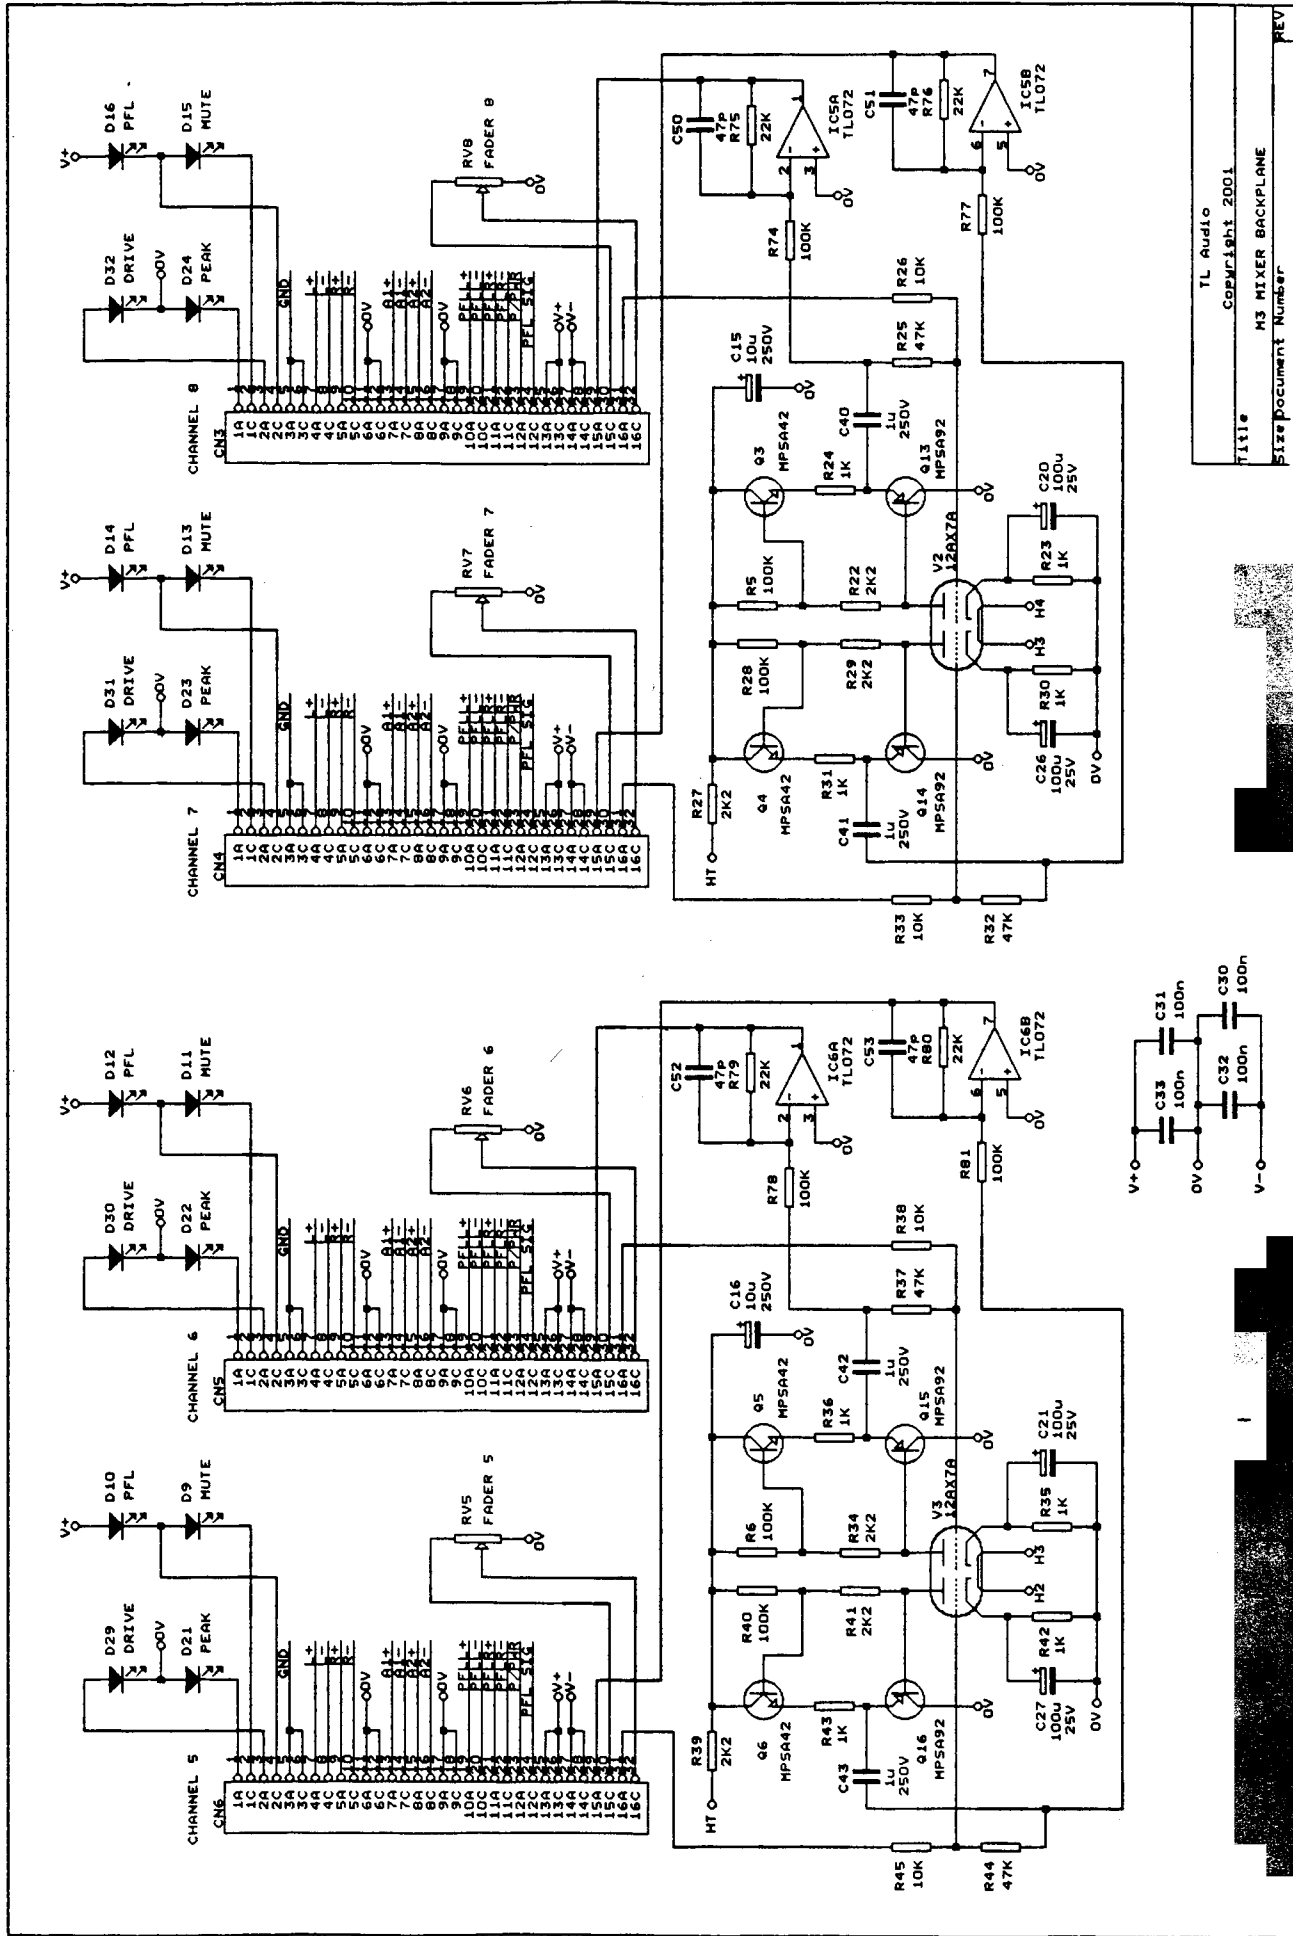

TL Audio
Copm/rlght_2001
H3 MIXER BACKPLANE
Size Document Number
REV