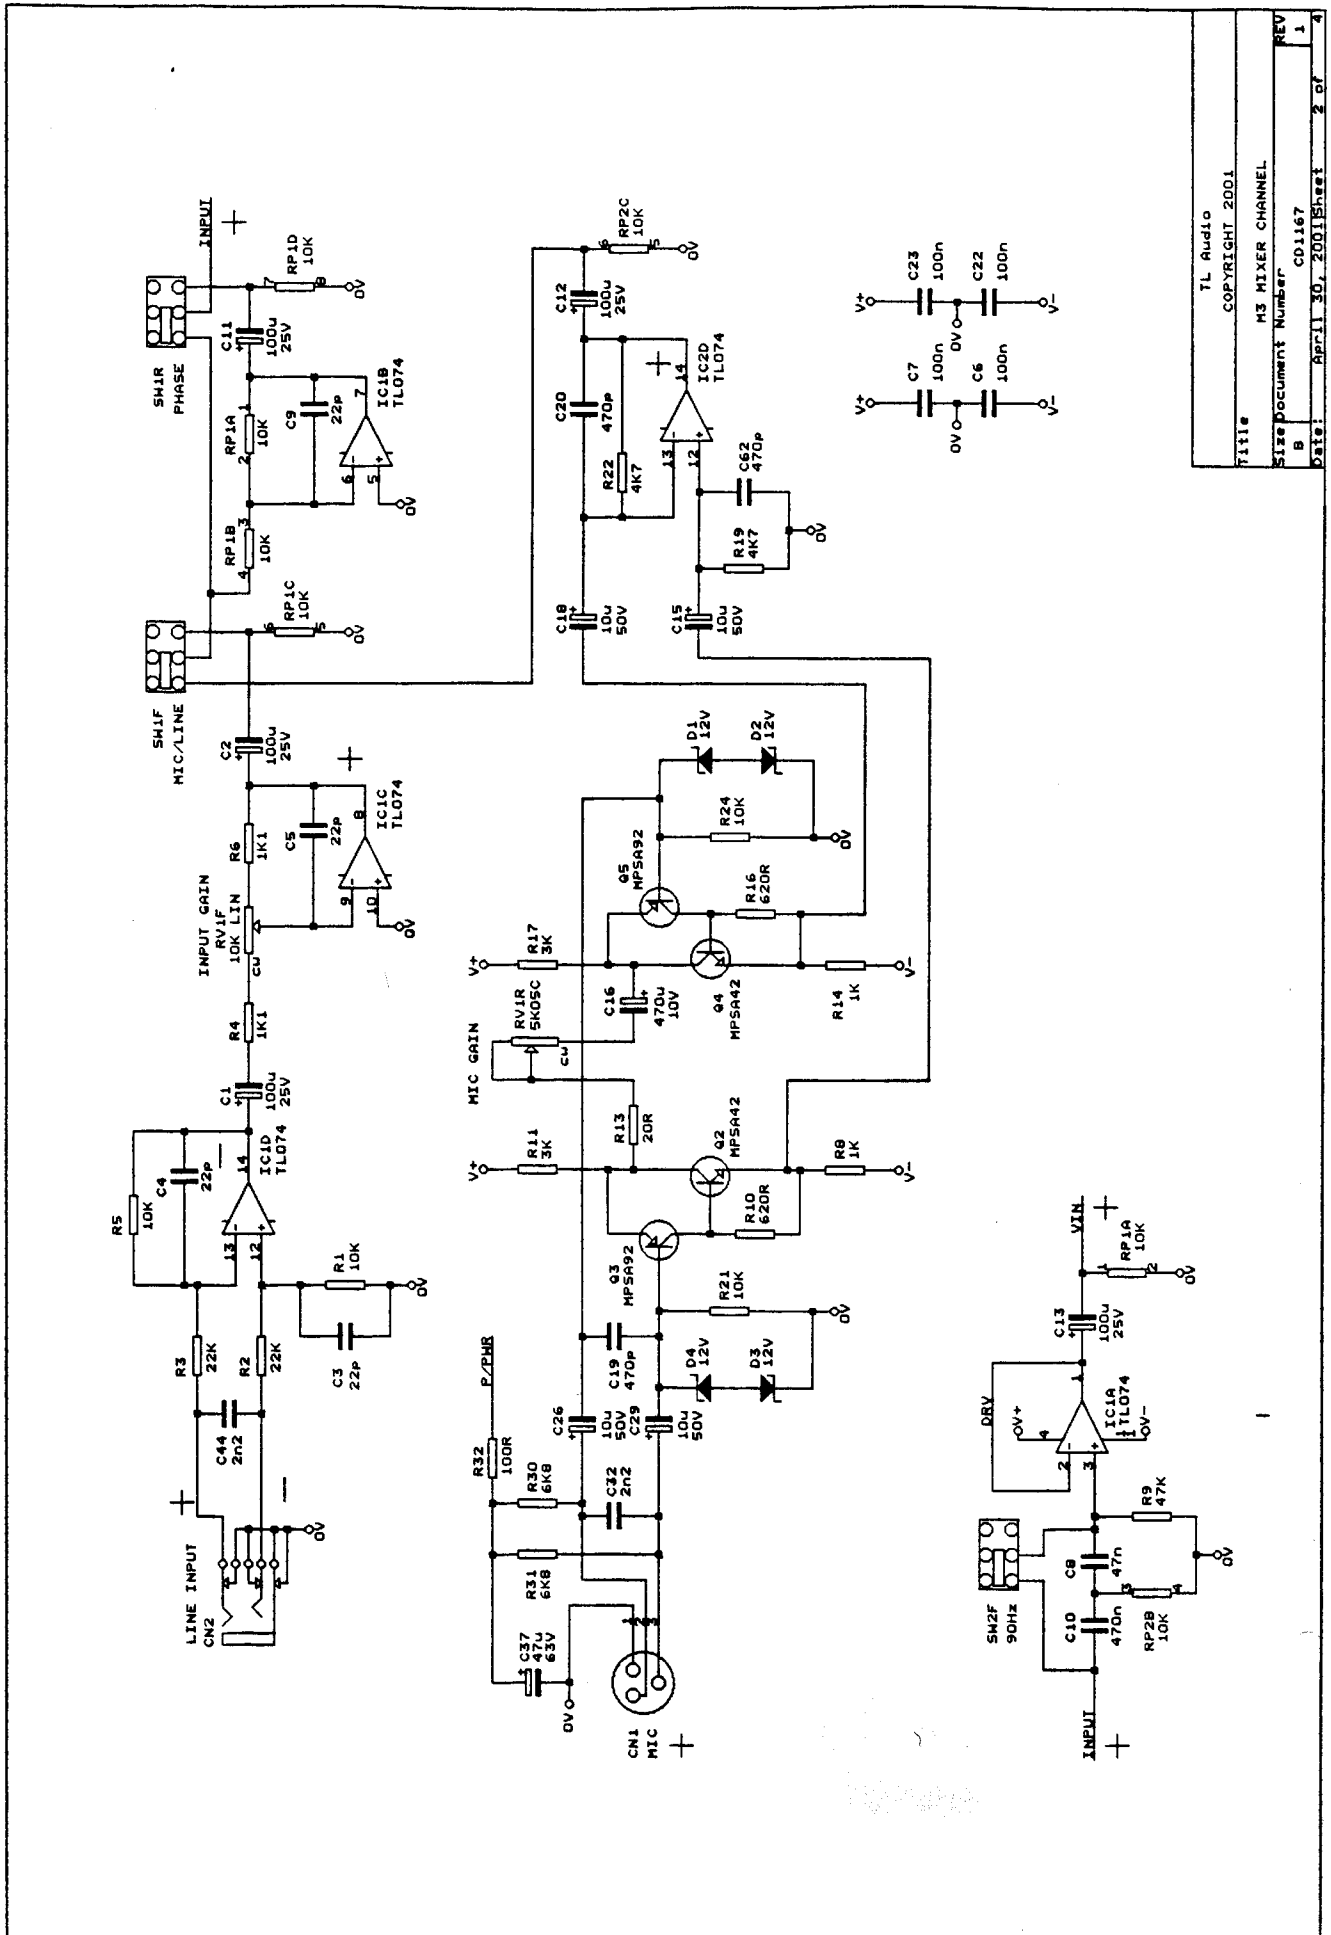

Title TL Audio
 Size Document Number CD1168
 B
 REV 1

TL Audio	
Copyright 2001	
Title	M3 MIXER BACKPLANE
Size Document Number	CO1177
REV	1

TL Audio
 Copm/rlght_2001
 H3 MIXER BACKPLANE
 Size Document Number
 REV

TL Audio
Copyright 2001
Title M3 MIXER POWER SUPPLY
Size Document Number B CD1180
REV 1
Date: April 27, 2001 Sheet 1 of 3

LINK CONFIGURATION

- LK1 FITTED IF MAINS SWITCH IS SINGLE POLE, OMITTED FOR DOUBLE POLE.
- LK2 FITTED ONLY IF RT1 (SOFT START) NOT FITTED.
- LK3 AND LK4 FITTED FOR 115V TRANSFORMER IF SW1 OMITTED.
- LK5 FITTED FOR 230V TRANSFORMER IF SW1 OMITTED.