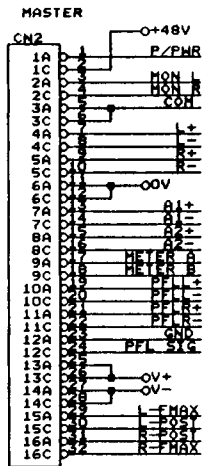

Title TL Audio
 Size Document Number CD1168
 B
 REV 1

TL Audio	
Copyright 2001	
Title	M3 MIXER BACKPLANE
Size Document Number	CO1177
REV	1

TL Audio
 Copm/rlght_2001
 H3 MIXER BACKPLANE
 Size Document Number
 REV

TL Audio	
COPYRIGHT 2001	
TITLE	
M3 MIXER CHANNEL	
Size	Document Number
B	CD1167
REV	1
Date:	April 30, 2001
Sheet	2 of 4

TL Audio
 COPYRIGHT 2001
 M3 MIXER CHANNEL
 Size Document Number CD1167
 Date: April 30, 2001 Sheet 3 of 4

REV 1
 1

TO 8 CHANNEL DIGITAL OUTPUT

Title TL Audio
 Copyright 2001
 H3 MIXER CHANNEL
 Size Document Number CD1167
 REV B
 Date: APR 11 30, 2001 Sheet 4 of 4

CAUTION: HIGH VOLTAGE

REFER SERVICE TO QUALIFIED PERSONNEL ONLY.

TL Audio
Copyright 2001
Title M3 MIXER POWER SUPPLY
Size Document Number B CD1180
REV 1
Date: April 27, 2001 Sheet 1 of 3

LINK CONFIGURATION

- LK1 FITTED IF MAINS SWITCH IS SINGLE POLE, OMITTED FOR DOUBLE POLE.
- LK2 FITTED ONLY IF RT1 (SOFT START) NOT FITTED.
- LK3 AND LK4 FITTED FOR 115V TRANSFORMER IF SW1 OMITTED.
- LK5 FITTED FOR 230V TRANSFORMER IF SW1 OMITTED.