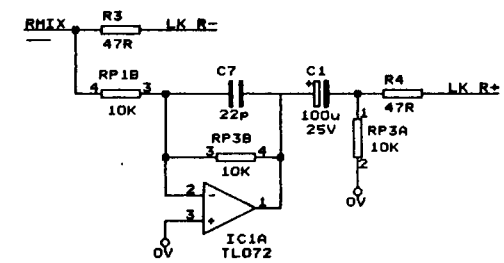

TL Audio	
Copyright 2001	
Title	M3 MIXER BACKPLANE
Size Document Number	CO1177
REV	1