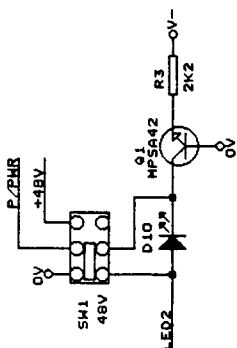

TL Audio
Copyright 2001
Title M3 MIXER POWER SUPPLY
Size Document Number B CD1180
REV 1
Date: April 27, 2001 Sheet 1 of 3

LINK CONFIGURATION

- LK1 FITTED IF MAINS SWITCH IS SINGLE POLE, OMITTED FOR DOUBLE POLE.
- LK2 FITTED ONLY IF RT1 (SOFT START) NOT FITTED.
- LK3 AND LK4 FITTED FOR 115V TRANSFORMER IF SW1 OMITTED.
- LK5 FITTED FOR 230V TRANSFORMER IF SW1 OMITTED.

WARNING: MAINS VOLTAGE

Refer servicing to qualified personnel only.

TL Audio Limited	
Copyright 2001	
Title	
MAINS INPUT	
Size	Document Number
A	CD1181
Date:	April 27, 2001
Sheet	1 of 1
REV	1

TL Audio
 COPYRIGHT 2000
 TITLE M3 MIXER MONITORING
 Size Document Number CD1178
 REV 1

TL Audio
 COPYRIGHT 2000
 M3 MIXER MONITORING
 Title
 Size Document Number CD1176
 REV 1

DIGITAL OUTPUT / METERING

TL Audio
 COPYRIGHT 2000
 M3 MIXER MASTER
 Size Document Number CD1168
 B
 REV 1
 Date: APRIL 25, 2001 Sheet 2 of 4