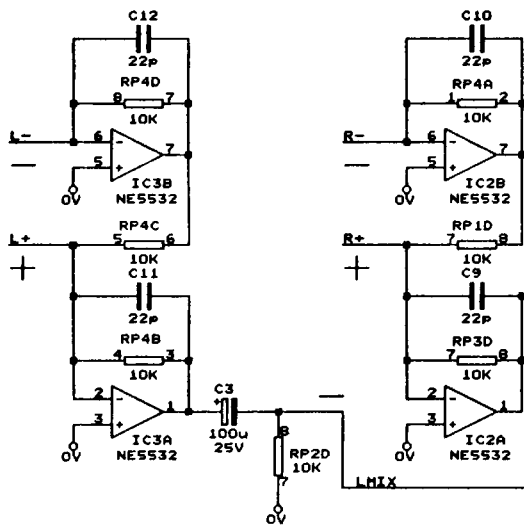

TL Audio	
Copyright 2001	
Title	M3 MIXER BACKPLANE
Size Document Number	CO1177
REV	1