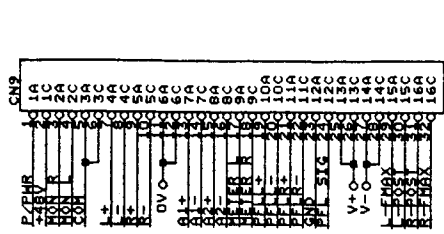

TL Audio
Copyright 2001
Title M3 MIXER POWER SUPPLY
Size Document Number B CD1180
REV 1
Date: April 27, 2001 Sheet 1 of 3

LINK CONFIGURATION

- LK1 FITTED IF MAINS SWITCH IS SINGLE POLE, OMITTED FOR DOUBLE POLE.
- LK2 FITTED ONLY IF RT1 (SOFT START) NOT FITTED.
- LK3 AND LK4 FITTED FOR 115V TRANSFORMER IF SW1 OMITTED.
- LK5 FITTED FOR 230V TRANSFORMER IF SW1 OMITTED.

WARNING: MAINS VOLTAGE

Refer servicing to qualified personnel only.

TL Audio Limited	
Copyright 2001	
Title	
MAINS INPUT	
Size	Document Number
A	CD1181
Date:	April 27, 2001
Sheet	1 of 1
REV	1

TL Audio
 COPYRIGHT 2000
 TITLE M3 MIXER MONITORING
 Size Document Number CD1178
 REV 1

TL Audio
 COPYRIGHT 2000
 M3 MIXER MONITORING
 Title
 Size Document Number CD1176
 REV 1

DIGITAL OUTPUT / METERING

TL Audio
 COPYRIGHT 2000
 M3 MIXER MASTER
 Size Document Number CD1168
 B
 REV 1
 Date: APRIL 25, 2001 Sheet 2 of 4