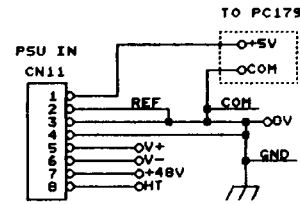

TL Audio	
Copyright 2001	
Title	M3 MIXER BACKPLANE
Size Document Number	CO1177
REV	1