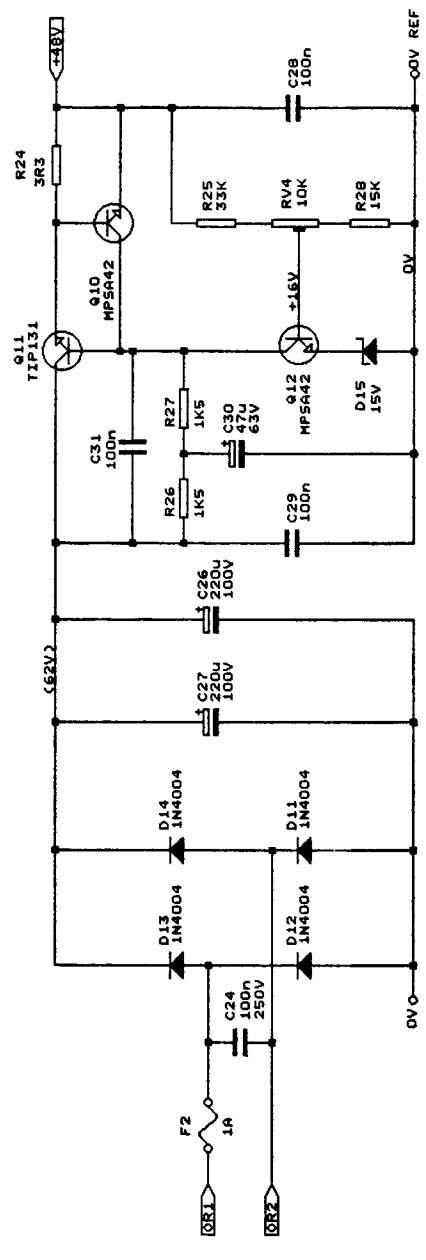

Title TL Audio
 Size Document Number CD1168
 B
 REV 1

TL Audio	
Copyright 2001	
Title	M3 MIXER BACKPLANE
Size Document Number	CO1177
REV	1

TL Audio
 Copm/rlght_2001
 H3 MIXER BACKPLANE
 Size Document Number
 REV

TL Audio	
COPYRIGHT 2001	
TITLE	
M3 MIXER CHANNEL	
Size	Document Number
B	CD1167
REV	1
Date:	April 30, 2001
Sheet	2 of 4

TL Audio
 COPYRIGHT 2001
 M3 MIXER CHANNEL
 Size Document Number CD1167
 Date: April 30, 2001 Sheet 3 of 4

REV 1
 1

TO 8 CHANNEL DIGITAL OUTPUT

Title TL Audio
 Copyright 2001
 H3 MIXER CHANNEL
 Size Document Number CD1167
 REV B
 Date: APR 11 30, 2001 Sheet 4 of 4

CAUTION: HIGH VOLTAGE

REFER SERVICE TO QUALIFIED PERSONNEL ONLY.

TL Audio
Copyright 2001
Title M3 MIXER POWER SUPPLY
Size Document Number B CD1180
REV 1
Date: April 27, 2001 Sheet 1 of 3

LINK CONFIGURATION

- LK1 FITTED IF MAINS SWITCH IS SINGLE POLE, OMITTED FOR DOUBLE POLE.
- LK2 FITTED ONLY IF RT1 (SOFT START) NOT FITTED.
- LK3 AND LK4 FITTED FOR 115V TRANSFORMER IF SW1 OMITTED.
- LK5 FITTED FOR 230V TRANSFORMER IF SW1 OMITTED.