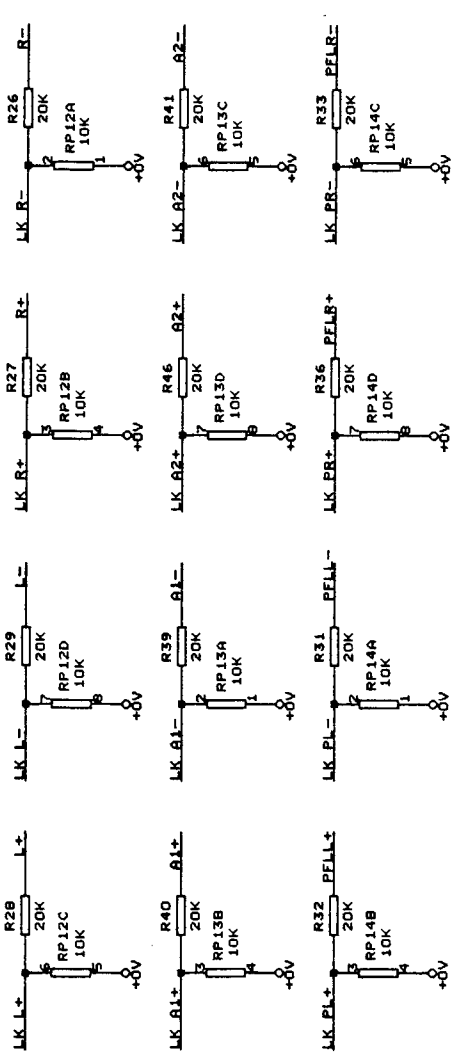

REV 1
 1

TO 8 CHANNEL DIGITAL OUTPUT

Title TL Audio
 Copyright 2001
 H3 MIXER CHANNEL
 Size Document Number CD1167
 REV B
 Date: APR 11 30, 2001 Sheet 4 of 4

CAUTION: HIGH VOLTAGE

REFER SERVICE TO QUALIFIED PERSONNEL ONLY.

TL Audio
Copyright 2001
Title M3 MIXER POWER SUPPLY
Size Document Number B CD1180
REV 1
Date: April 27, 2001 Sheet 1 of 3

LINK CONFIGURATION

- LK1 FITTED IF MAINS SWITCH IS SINGLE POLE, OMITTED FOR DOUBLE POLE.
- LK2 FITTED ONLY IF RT1 (SOFT START) NOT FITTED.
- LK3 AND LK4 FITTED FOR 115V TRANSFORMER IF SW1 OMITTED.
- LK5 FITTED FOR 230V TRANSFORMER IF SW1 OMITTED.

WARNING: MAINS VOLTAGE

Refer servicing to qualified personnel only.

TL Audio Limited	
Copyright 2001	
Title	
MAINS INPUT	
Size	Document Number
A	CD1181
Date:	April 27, 2001
Sheet	1 of 1
REV	1

TL Audio
 COPYRIGHT 2000
 TITLE M3 MIXER MONITORING
 Size Document Number CD1178
 REV 1

TL Audio
 COPYRIGHT 2000
 M3 MIXER MONITORING
 Title
 Size Document Number CD1176
 REV 1

DIGITAL OUTPUT / METERING

TL Audio
 COPYRIGHT 2000
 M3 MIXER MASTER
 Size Document Number CD1168
 B
 REV 1
 Date: APRIL 25, 2001 Sheet 2 of 4