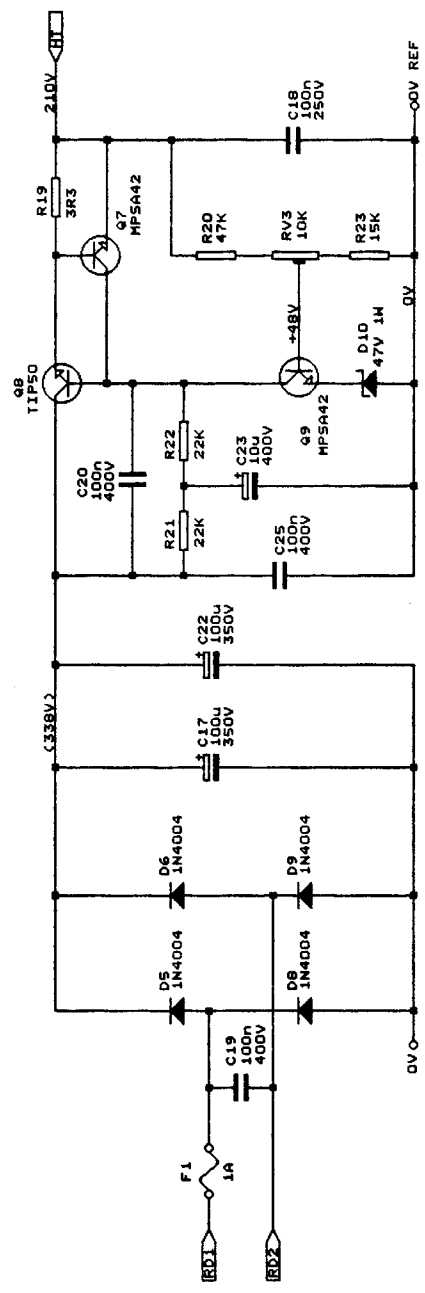

TL Audio	
COPYRIGHT 2001	
TITLE	
M3 MIXER CHANNEL	
Size	Document Number
B	CD1167
REV	1
Date:	April 30, 2001
Sheet	2 of 4

TL Audio
 COPYRIGHT 2001
 M3 MIXER CHANNEL
 Size Document Number CD1167
 Date: April 30, 2001 Sheet 3 of 4

REV 1
 1

TO 8 CHANNEL DIGITAL OUTPUT

Title TL Audio
 Copyright 2001
 H3 MIXER CHANNEL
 Size Document Number CD1167
 REV B
 Date: APR 11 30, 2001 Sheet 4 of 4

CAUTION: HIGH VOLTAGE

REFER SERVICE TO QUALIFIED PERSONNEL ONLY.

TL Audio
Copyright 2001
Title M3 MIXER POWER SUPPLY
Size Document Number B CD1180
REV 1
Date: April 27, 2001 Sheet 1 of 3

LINK CONFIGURATION

- LK1 FITTED IF MAINS SWITCH IS SINGLE POLE, OMITTED FOR DOUBLE POLE.
- LK2 FITTED ONLY IF RT1 (SOFT START) NOT FITTED.
- LK3 AND LK4 FITTED FOR 115V TRANSFORMER IF SW1 OMITTED.
- LK5 FITTED FOR 230V TRANSFORMER IF SW1 OMITTED.