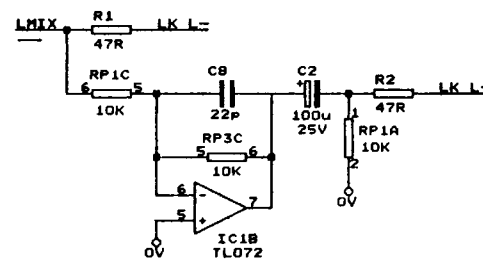

TL Audio	
Copyright 2001	
Title	M3 MIXER BACKPLANE
Size Document Number	CO1177
REV	1