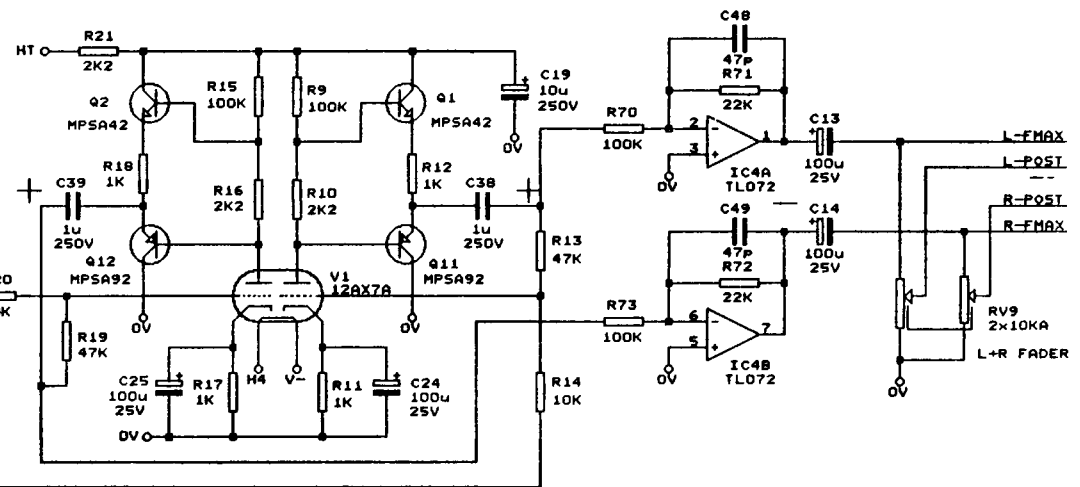

TL Audio	
Copyright 2001	
Title	M3 MIXER BACKPLANE
Size Document Number	CO1177
REV	1