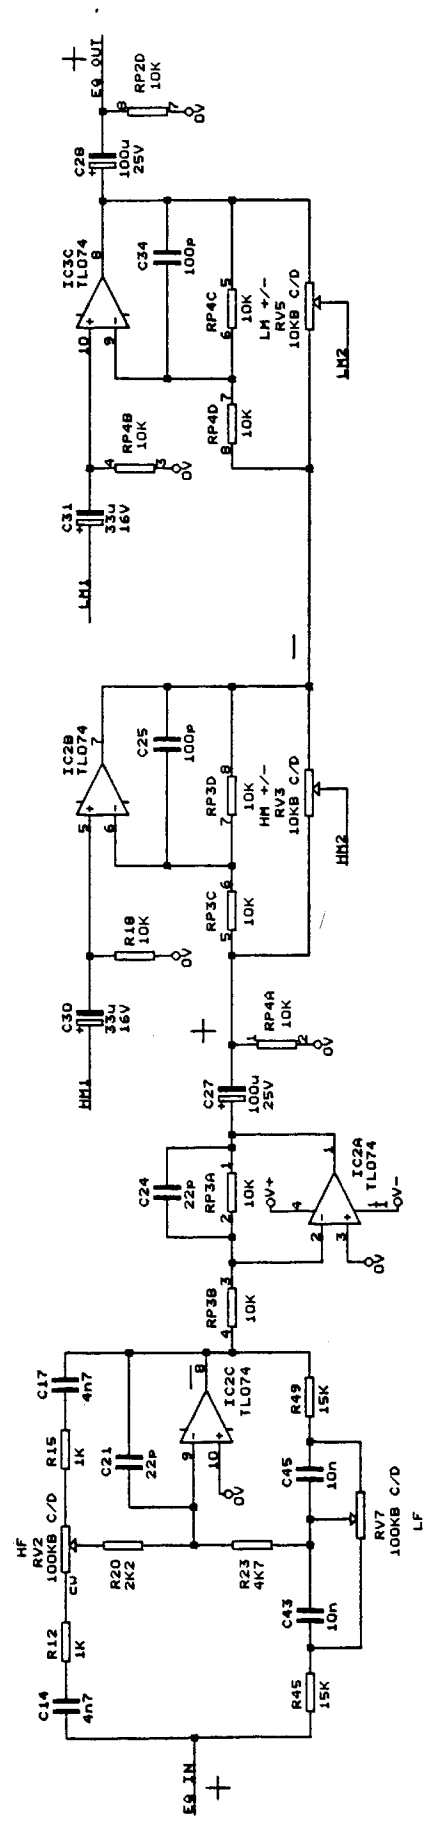

Title TL Audio
 Size Document Number CD1168
 B
 REV 1

TL Audio	
Copyright 2001	
Title	M3 MIXER BACKPLANE
Size Document Number	CO1177
REV	1

TL Audio
 Copm/rlght_2001
 H3 MIXER BACKPLANE
 Size Document Number
 REV

TL Audio	
COPYRIGHT 2001	
TITLE	
M3 MIXER CHANNEL	
Size	Document Number
B	CD1167
REV	1
Date:	April 30, 2001
Sheet	2 of 4

TL Audio
 COPYRIGHT 2001
 M3 MIXER CHANNEL
 Size Document Number CD1167
 Date: April 30, 2001 Sheet 3 of 4

REV 1
 1

TO 8 CHANNEL DIGITAL OUTPUT

Title TL Audio
 Copyright 2001
 H3 MIXER CHANNEL
 Size Document Number CD1167
 REV B
 Date: APR 11 30, 2001 Sheet 4 of 4

CAUTION: HIGH VOLTAGE

REFER SERVICE TO QUALIFIED PERSONNEL ONLY.

TL Audio
Copyright 2001
Title M3 MIXER POWER SUPPLY
Size Document Number B CD1180
REV 1
Date: April 27, 2001 Sheet 1 of 3

LINK CONFIGURATION

- LK1 FITTED IF MAINS SWITCH IS SINGLE POLE, OMITTED FOR DOUBLE POLE.
- LK2 FITTED ONLY IF RT1 (SOFT START) NOT FITTED.
- LK3 AND LK4 FITTED FOR 115V TRANSFORMER IF SW1 OMITTED.
- LK5 FITTED FOR 230V TRANSFORMER IF SW1 OMITTED.