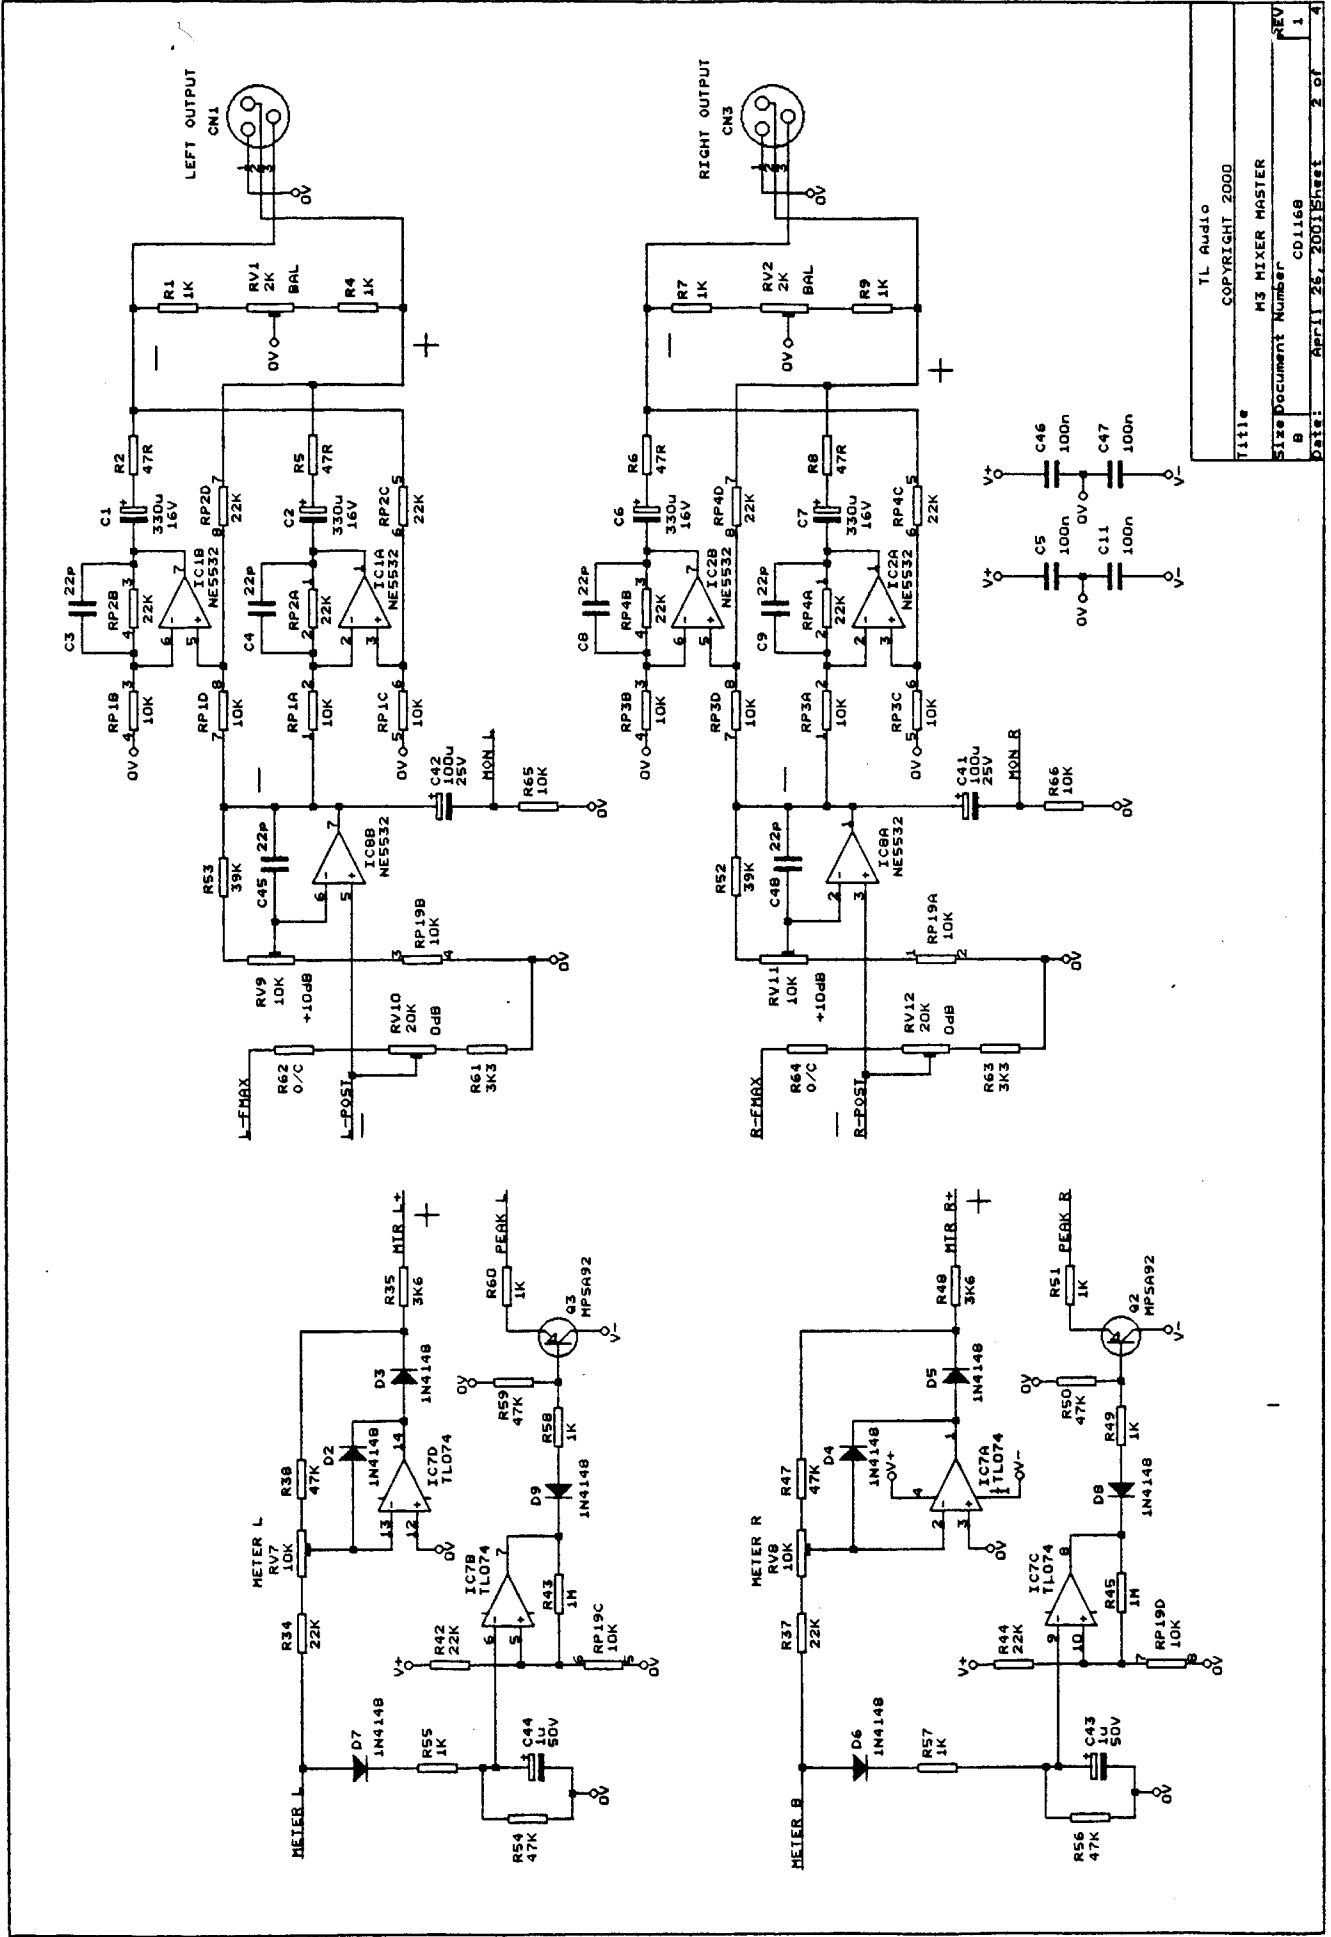

TL Audio
COPYRIGHT 2000
M3 MIXER MASTER
Size Document Number CD1168
B
REV 1
Date: APRIL 25, 2001 Sheet 2 of 4