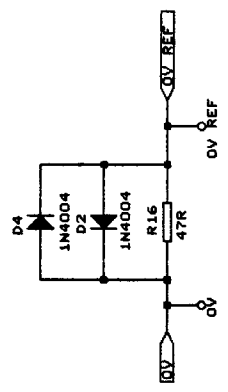

REV 1
 1

TO 8 CHANNEL DIGITAL OUTPUT

Title TL Audio
 Copyright 2001
 H3 MIXER CHANNEL
 Size Document Number CD1167
 REV B
 Date: APR 11 30, 2001 Sheet 4 of 4

CAUTION: HIGH VOLTAGE

REFER SERVICE TO QUALIFIED PERSONNEL ONLY.

TL Audio
Copyright 2001
Title M3 MIXER POWER SUPPLY
Size Document Number B CD1180
REV 1
Date: April 27, 2001 Sheet 1 of 3

LINK CONFIGURATION

- LK1 FITTED IF MAINS SWITCH IS SINGLE POLE, OMITTED FOR DOUBLE POLE.
- LK2 FITTED ONLY IF RT1 (SOFT START) NOT FITTED.
- LK3 AND LK4 FITTED FOR 115V TRANSFORMER IF SW1 OMITTED.
- LK5 FITTED FOR 230V TRANSFORMER IF SW1 OMITTED.

WARNING: MAINS VOLTAGE

Refer servicing to qualified personnel only.

TL Audio Limited	
Copyright 2001	
Title	
MAINS INPUT	
Size	Document Number
A	CD1181
Date:	April 27, 2001
Sheet	1 of 1
REV	1

TL Audio
 COPYRIGHT 2000
 TITLE M3 MIXER MONITORING
 Size Document Number CD1178
 REV 1

TL Audio
 COPYRIGHT 2000
 M3 MIXER MONITORING
 Title
 Size Document Number CD1176
 REV 1

DIGITAL OUTPUT / METERING

TL Audio
 COPYRIGHT 2000
 M3 MIXER MASTER
 Size Document Number CD1168
 B
 REV 1
 Date: APRIL 25, 2001 Sheet 2 of 4