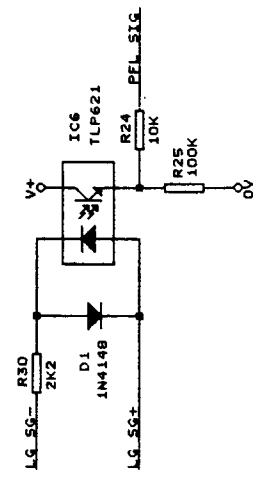

TL Audio
Copyright 2001
Title M3 MIXER POWER SUPPLY
Size Document Number B CD1180
REV 1
Date: April 27, 2001 Sheet 1 of 3

LINK CONFIGURATION

- LK1 FITTED IF MAINS SWITCH IS SINGLE POLE, OMITTED FOR DOUBLE POLE.
- LK2 FITTED ONLY IF RT1 (SOFT START) NOT FITTED.
- LK3 AND LK4 FITTED FOR 115V TRANSFORMER IF SW1 OMITTED.
- LK5 FITTED FOR 230V TRANSFORMER IF SW1 OMITTED.

WARNING: MAINS VOLTAGE

Refer servicing to qualified personnel only.

TL Audio Limited	
Copyright 2001	
Title	
MAINS INPUT	
Size	Document Number
A	CD1181
Date:	April 27, 2001
Sheet	1 of 1
REV	1

TL Audio
 COPYRIGHT 2000
 TITLE M3 MIXER MONITORING
 Size Document Number CD1178
 REV 1

TL Audio
 COPYRIGHT 2000
 M3 MIXER MONITORING
 Title
 Size Document Number CD1176
 REV 1

DIGITAL OUTPUT / METERING

TL Audio
 COPYRIGHT 2000
 M3 MIXER MASTER
 Size Document Number CD1168
 B
 REV 1
 Date: APRIL 25, 2001 Sheet 2 of 4