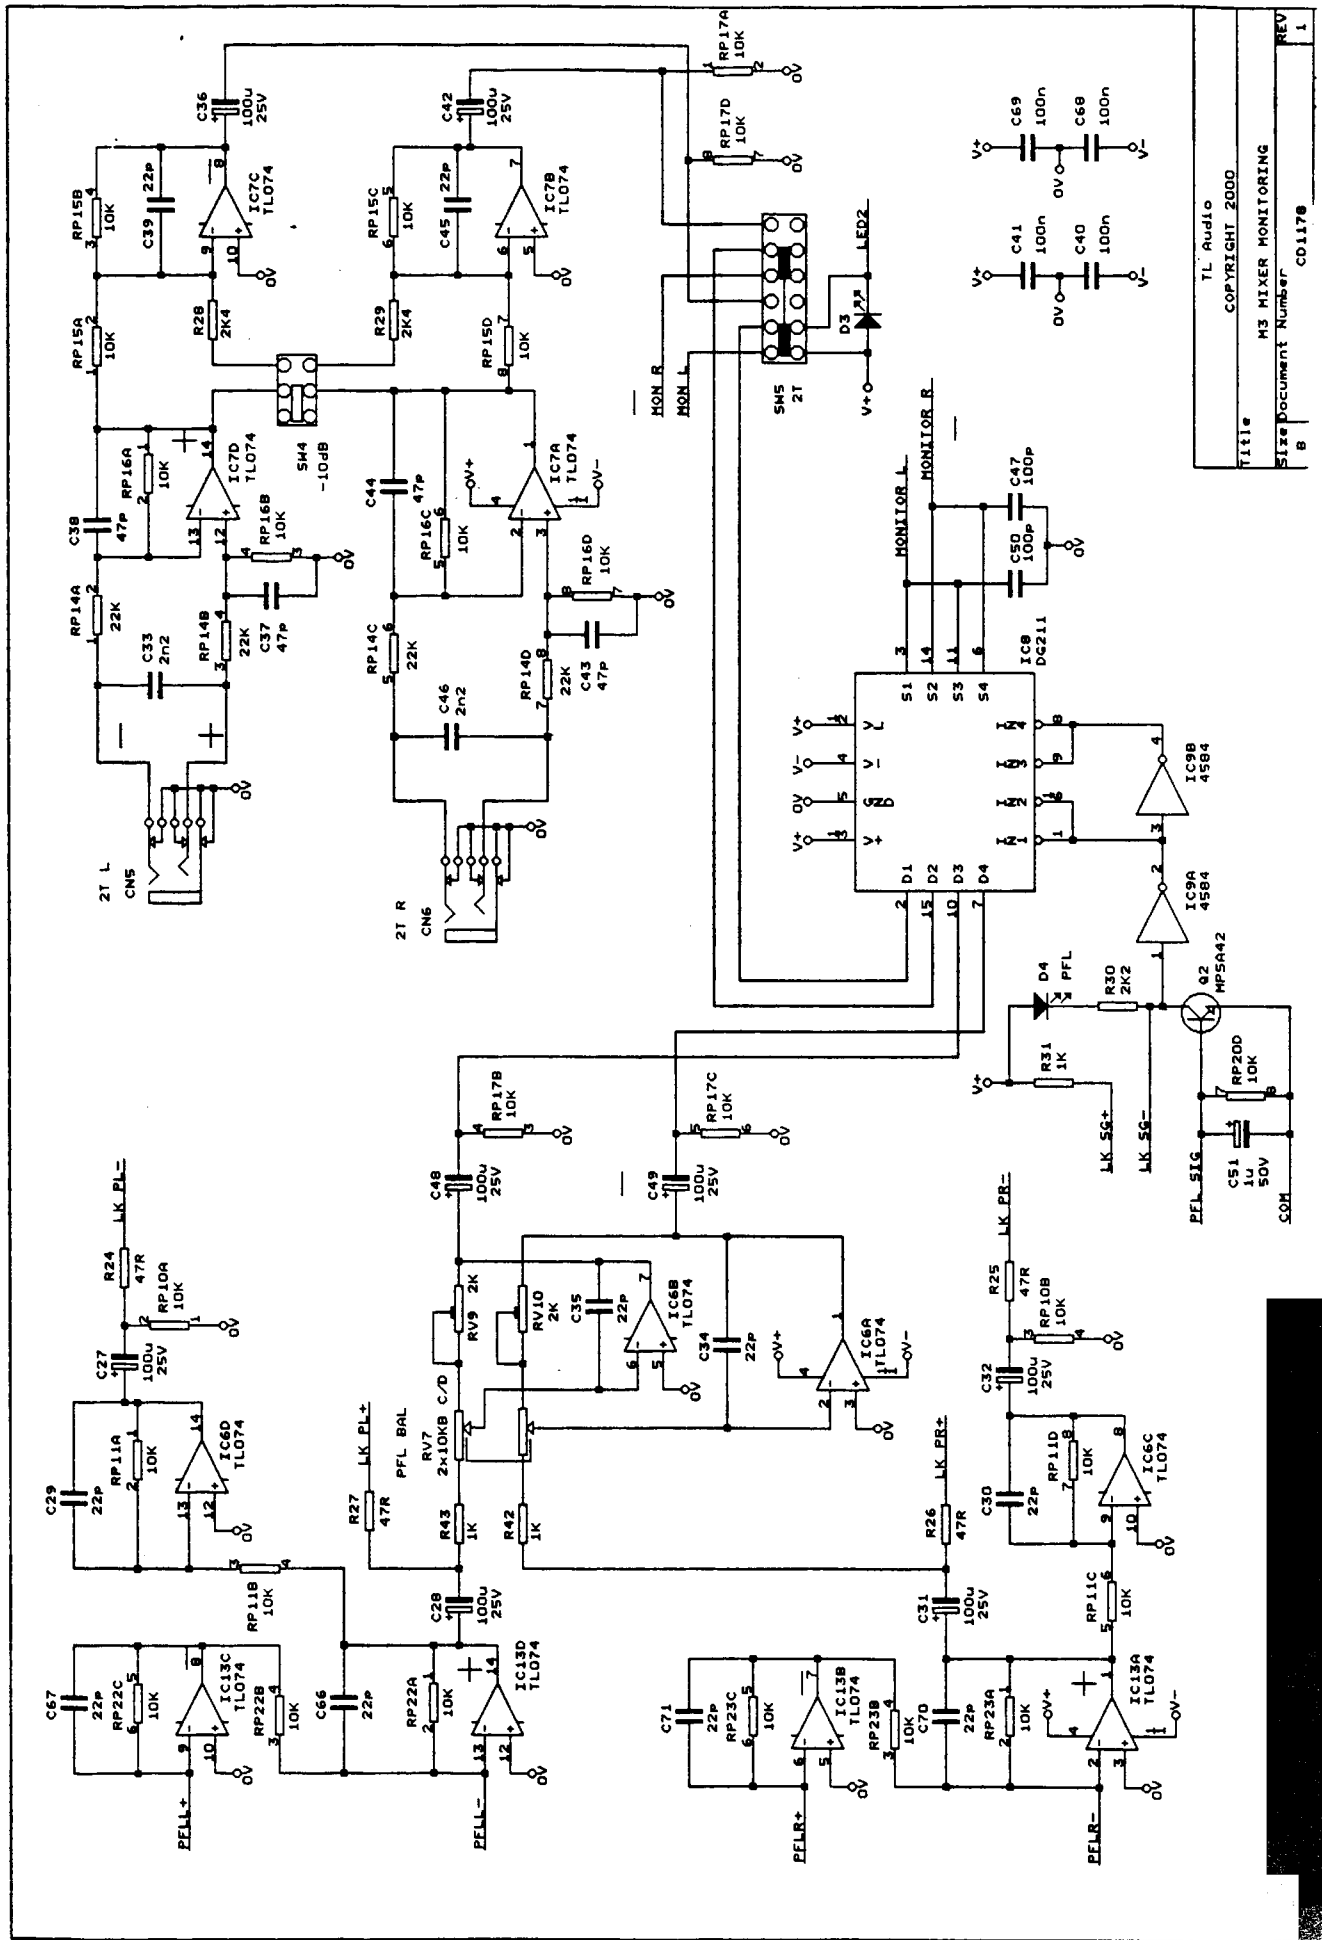

TL Audio
COPYRIGHT 2000
M3 MIXER MONITORING
Title
Size Document Number CD1176
REV 1