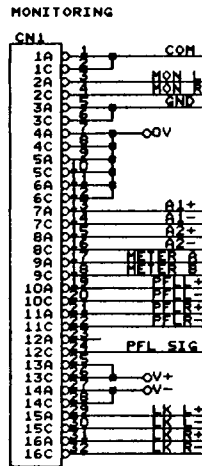

Title TL Audio
 Size Document Number CD1168
 B
 REV 1

TL Audio	
Copyright 2001	
Title	M3 MIXER BACKPLANE
Size Document Number	CO1177
REV	1

TL Audio
 Copm/rlght_2001
 H3 MIXER BACKPLANE
 Size Document Number
 REV

TL Audio	
COPYRIGHT 2001	
TITLE	
M3 MIXER CHANNEL	
Size	Document Number
B	CD1167
REV	1
Date:	April 30, 2001
Sheet	2 of 4

TL Audio
 COPYRIGHT 2001
 M3 MIXER CHANNEL
 Size Document Number CD1167
 Date: April 30, 2001 Sheet 3 of 4

REV 1
 1

TO 8 CHANNEL DIGITAL OUTPUT

Title TL Audio
 Copyright 2001
 H3 MIXER CHANNEL
 Size Document Number CD1167
 REV B
 Date: APR 11 30, 2001 Sheet 4 of 4

CAUTION: HIGH VOLTAGE

REFER SERVICE TO QUALIFIED PERSONNEL ONLY.

TL Audio
Copyright 2001
Title M3 MIXER POWER SUPPLY
Size Document Number B CD1180
REV 1
Date: April 27, 2001 Sheet 1 of 3

LINK CONFIGURATION

- LK1 FITTED IF MAINS SWITCH IS SINGLE POLE, OMITTED FOR DOUBLE POLE.
- LK2 FITTED ONLY IF RT1 (SOFT START) NOT FITTED.
- LK3 AND LK4 FITTED FOR 115V TRANSFORMER IF SW1 OMITTED.
- LK5 FITTED FOR 230V TRANSFORMER IF SW1 OMITTED.