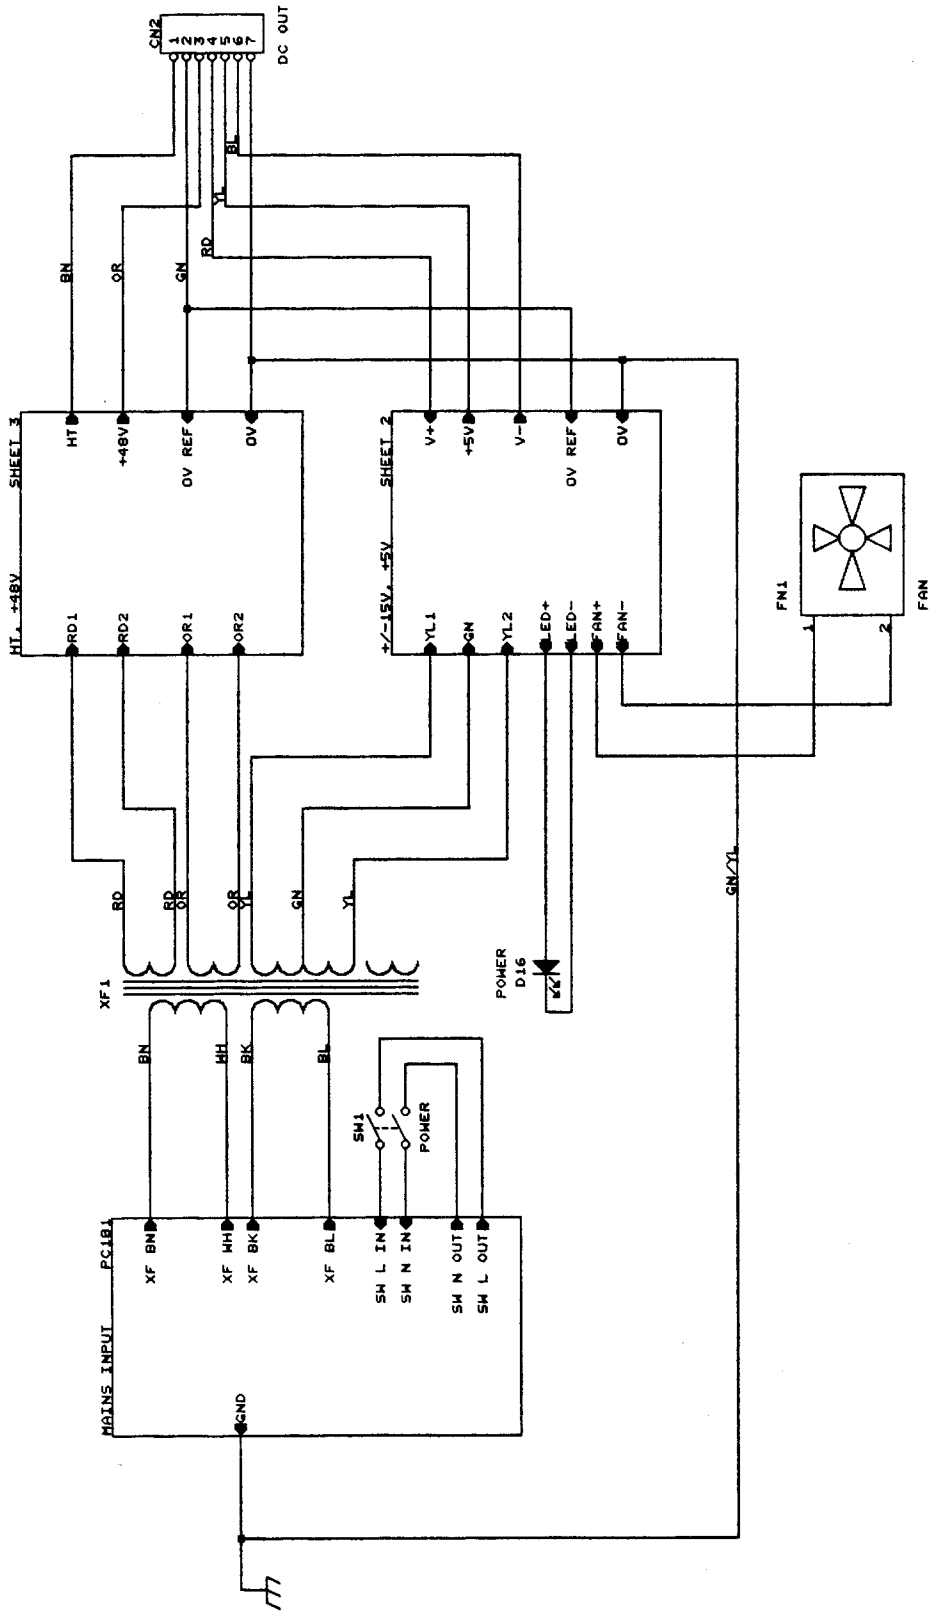

CAUTION: HIGH VOLTAGE

REFER SERVICE TO QUALIFIED PERSONNEL ONLY.

TL Audio
Copyright 2001
Title M3 MIXER POWER SUPPLY
Size Document Number B CD1180
REV 1
Date: April 27, 2001 Sheet 1 of 3