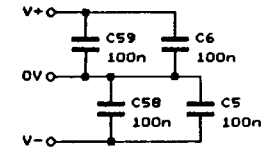

TL Audio	
Copyright 2001	
Title	M3 MIXER BACKPLANE
Size Document Number	CO1177
REV	1