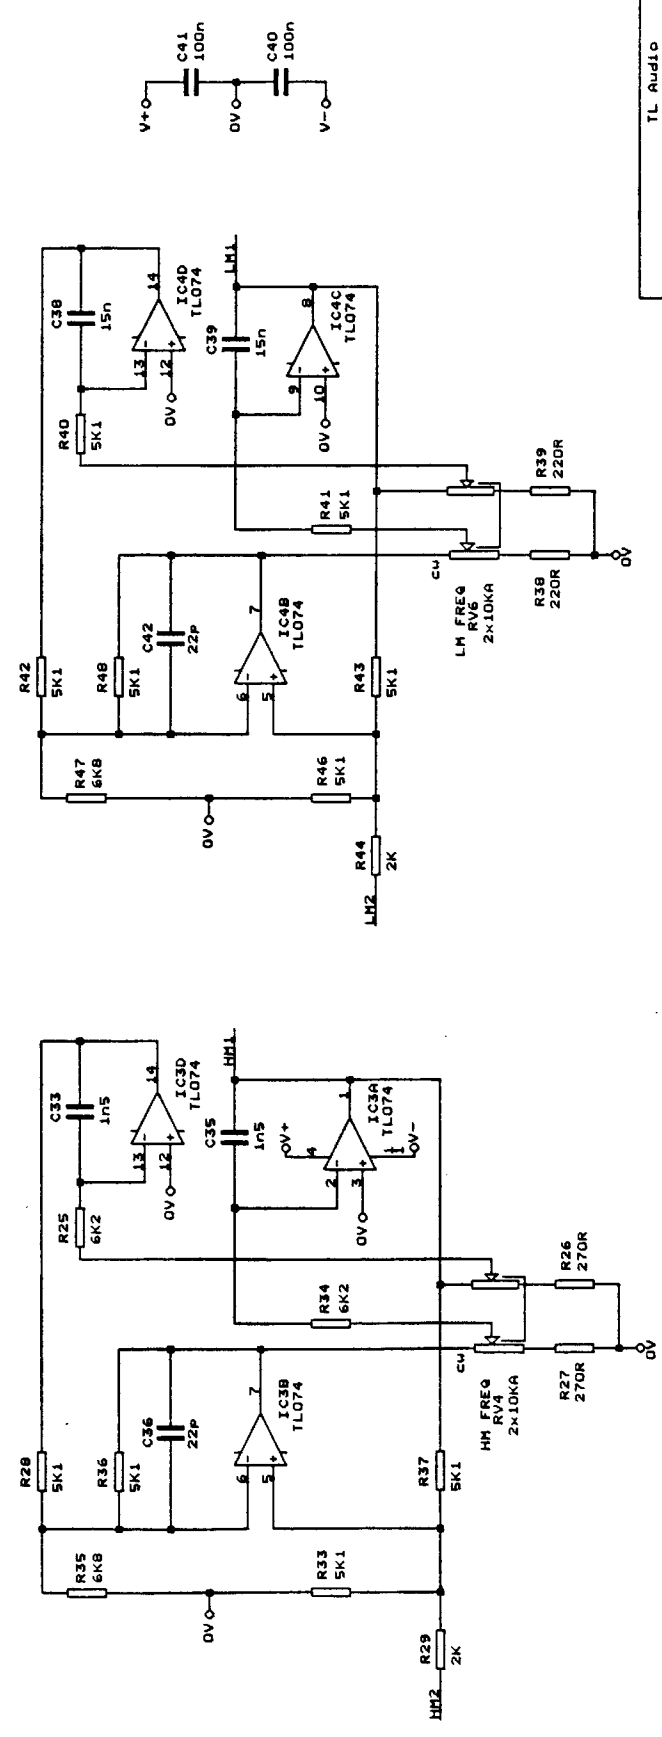

Title TL Audio
 Size Document Number CD1168
 B
 REV 1

TL Audio	
Copyright 2001	
Title	M3 MIXER BACKPLANE
Size Document Number	CO1177
REV	1

TL Audio
 Copm/rlght_2001
 H3 MIXER BACKPLANE
 Size Document Number
 REV

TL Audio	
COPYRIGHT 2001	
TITLE	
M3 MIXER CHANNEL	
Size	Document Number
B	CD1167
REV	1
Date:	April 30, 2001
Sheet	2 of 4

TL Audio
 COPYRIGHT 2001
 M3 MIXER CHANNEL
 Size Document Number CD1167
 Date: April 30, 2001 Sheet 3 of 4

REV 1
 1

TO 8 CHANNEL DIGITAL OUTPUT

Title TL Audio
 Copyright 2001
 H3 MIXER CHANNEL
 Size Document Number CD1167
 REV B
 Date: APR 11 30, 2001 Sheet 4 of 4

CAUTION: HIGH VOLTAGE

REFER SERVICE TO QUALIFIED PERSONNEL ONLY.

TL Audio
Copyright 2001
Title M3 MIXER POWER SUPPLY
Size Document Number B CD1180
REV 1
Date: April 27, 2001 Sheet 1 of 3

LINK CONFIGURATION

- LK1 FITTED IF MAINS SWITCH IS SINGLE POLE, OMITTED FOR DOUBLE POLE.
- LK2 FITTED ONLY IF RT1 (SOFT START) NOT FITTED.
- LK3 AND LK4 FITTED FOR 115V TRANSFORMER IF SW1 OMITTED.
- LK5 FITTED FOR 230V TRANSFORMER IF SW1 OMITTED.