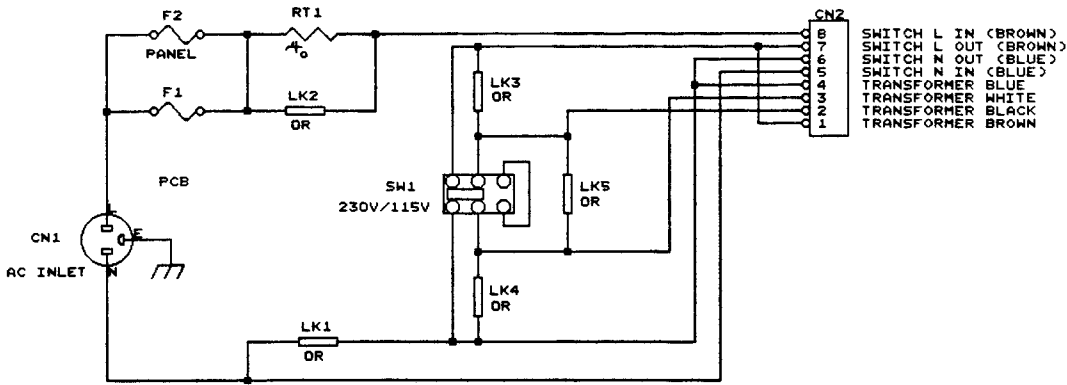

TL Audio
Copyright 2001
Title M3 MIXER POWER SUPPLY
Size Document Number B CD1180
REV 1
Date: April 27, 2001 Sheet 1 of 3

LINK CONFIGURATION

- LK1 FITTED IF MAINS SWITCH IS SINGLE POLE, OMITTED FOR DOUBLE POLE.
- LK2 FITTED ONLY IF RT1 (SOFT START) NOT FITTED.
- LK3 AND LK4 FITTED FOR 115V TRANSFORMER IF SW1 OMITTED.
- LK5 FITTED FOR 230V TRANSFORMER IF SW1 OMITTED.