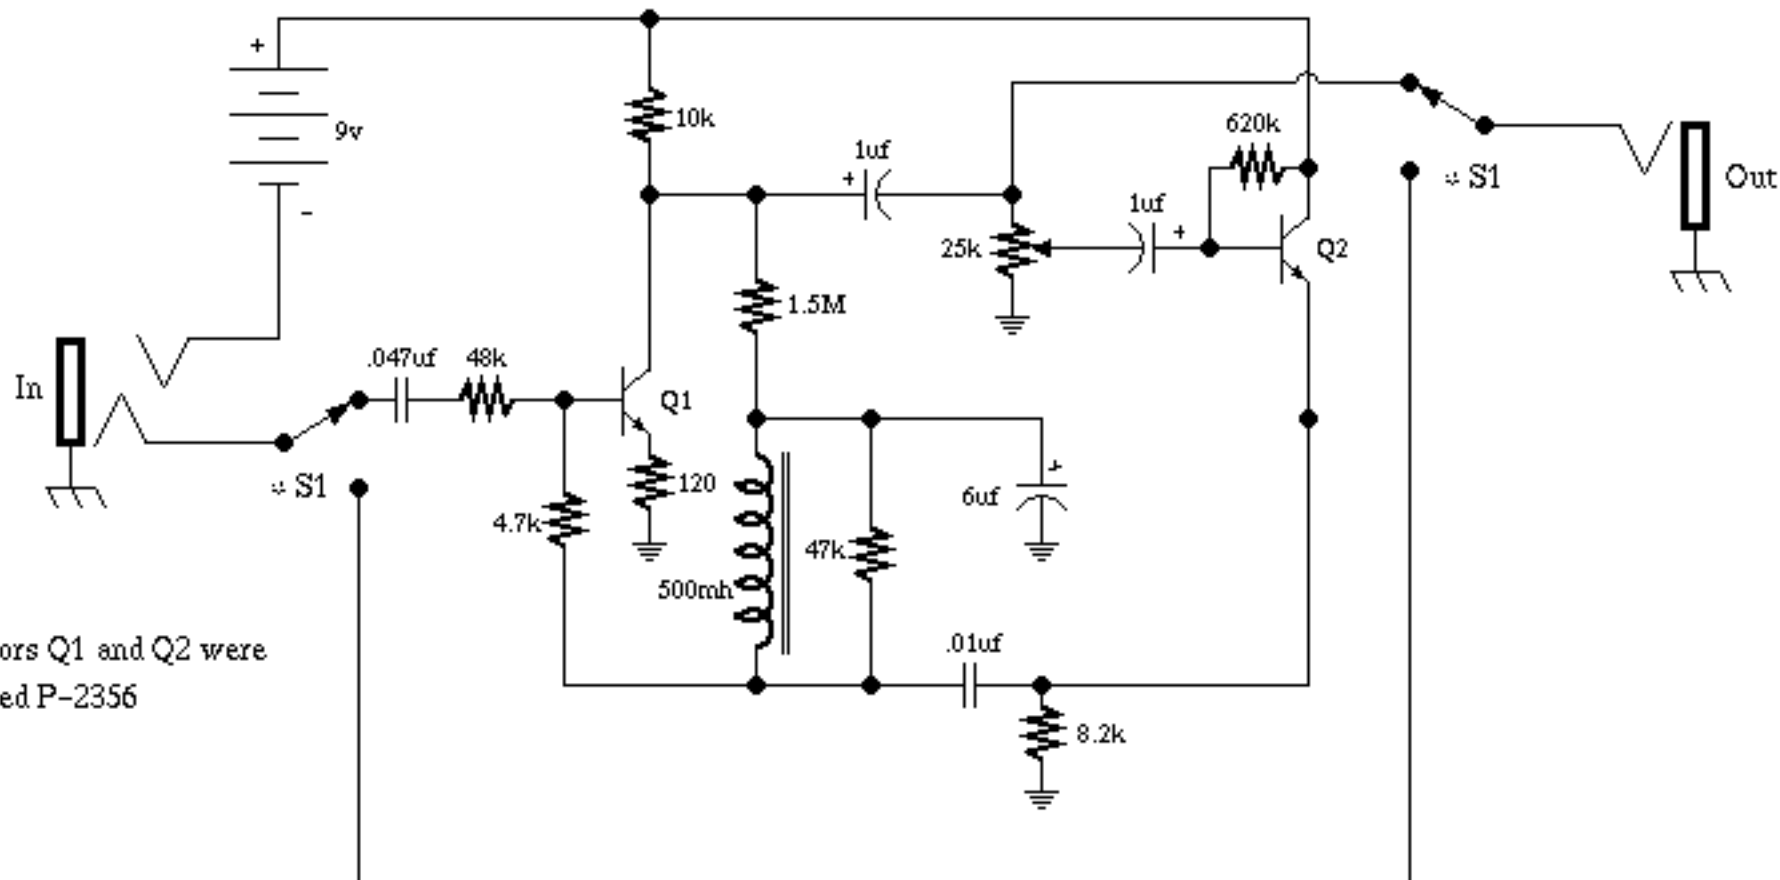

Maestro Boomerang

(Wah-Wah)

-Transistors Q1 and Q2 were designated P-2356